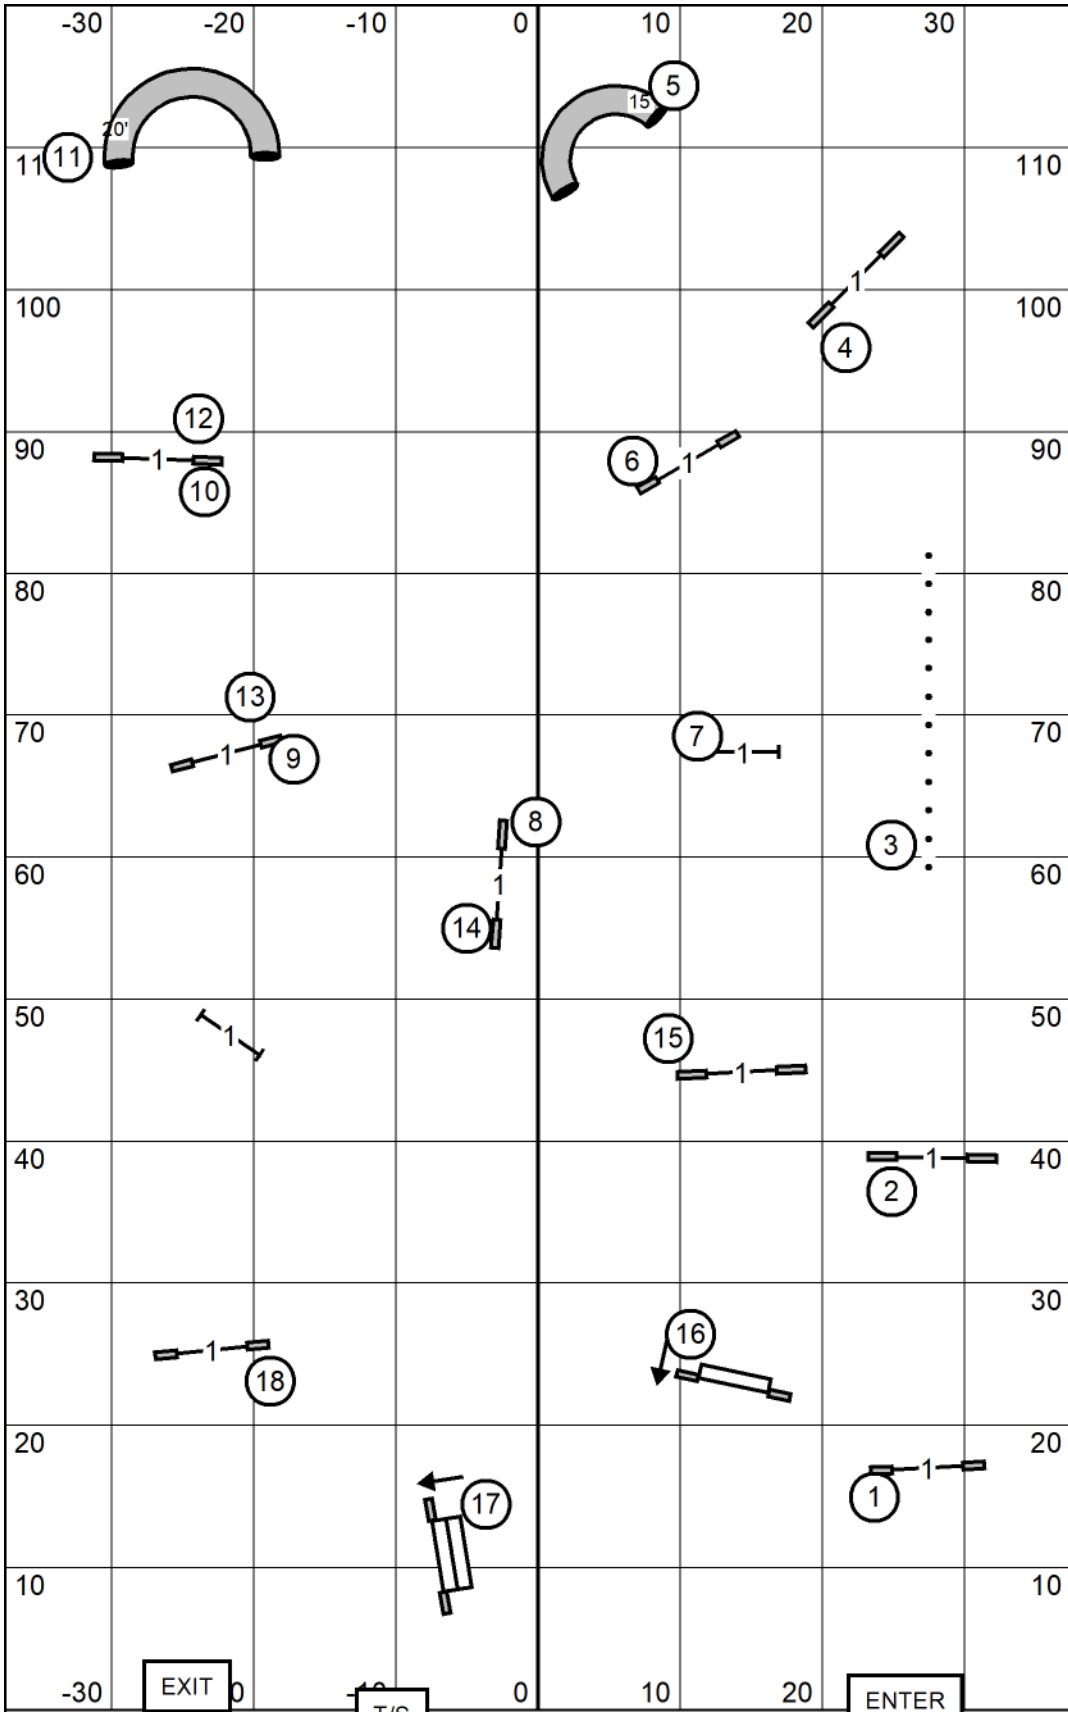

80' x 120'
Indoors
on sportsturf

Yorkshire Terrier Club of America, Inc
July 6th, 2024
Judge: Alex Davis

OPEN
JWW