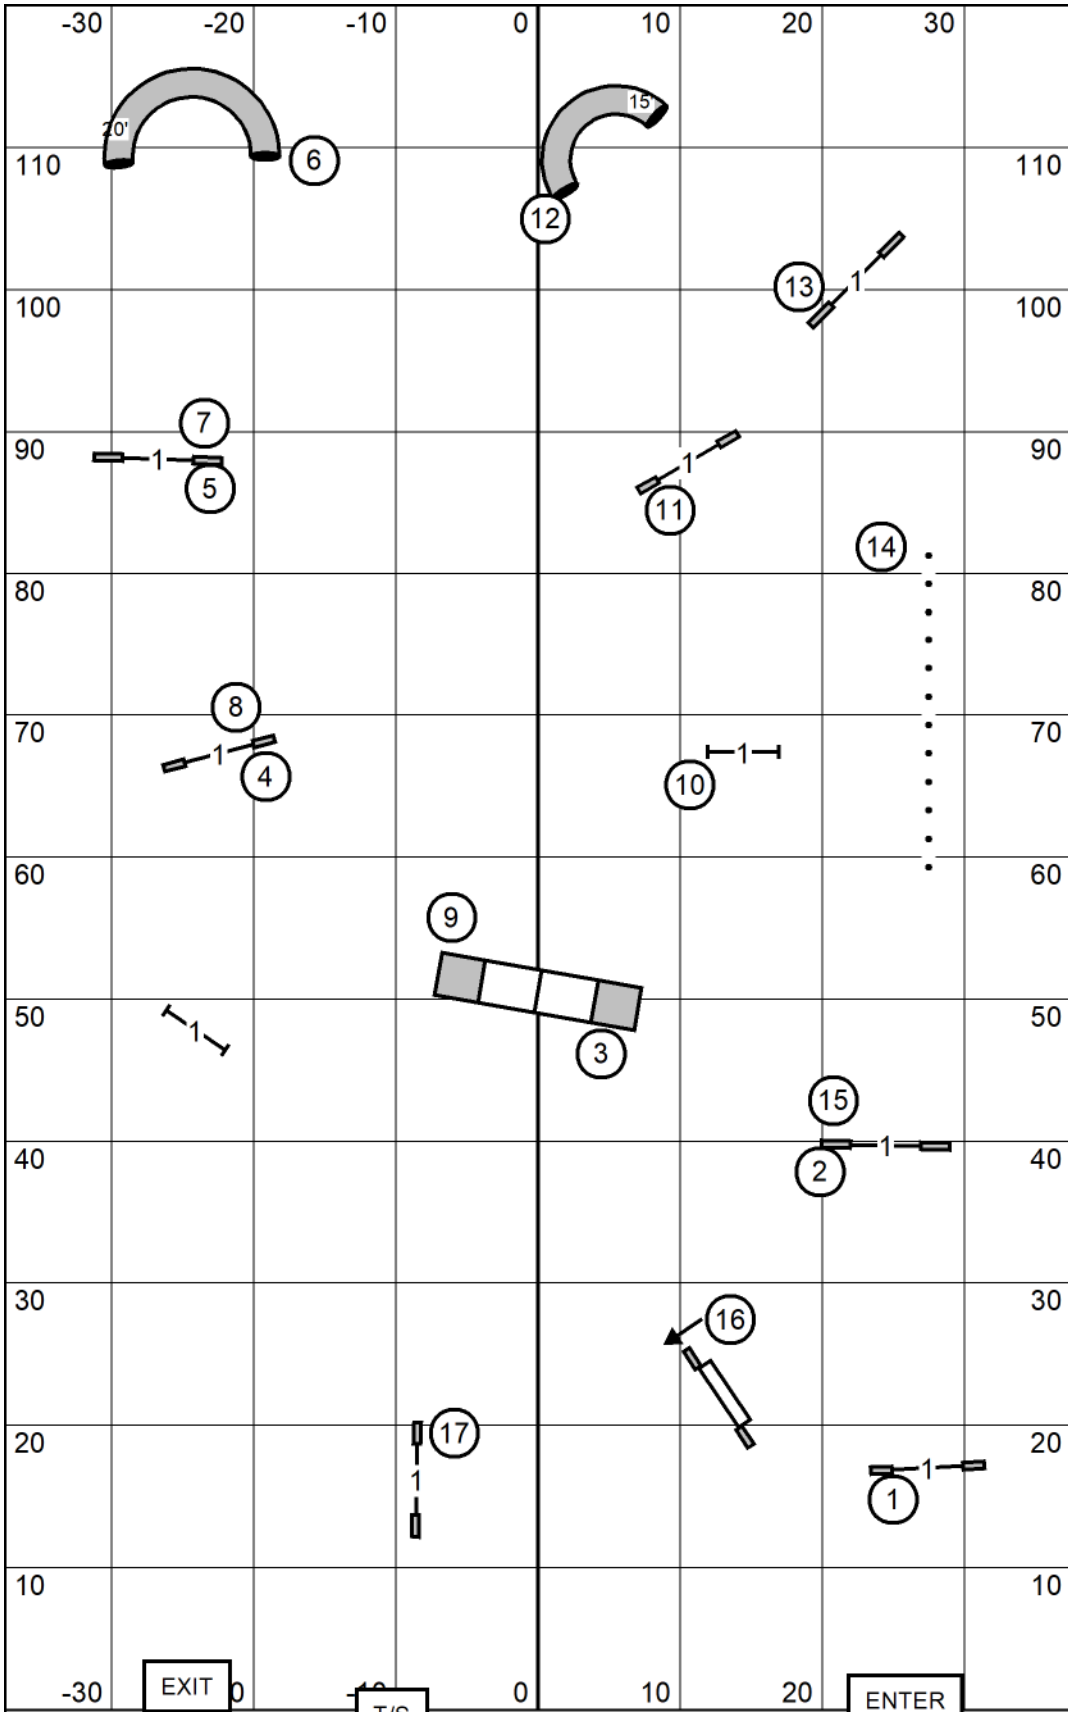

Send Bonus
Exc-Mas - 4-5-6 circle (solid line)
Open - 4-5 (solid and then dashed line)
Novice - 4-5 (solid then dotted line)

All sends must be performed from the left side of the Send

80' x 120'
Indoors
on sportsturf

Yorkshire Terrier Club of America, Inc
July 6th, 2024
Judge: Alex Davis

ALL FAST

80' x 120'
Indoors
on sportsturf

Yorkshire Terrier Club of America, Inc
July 6th, 2024
Judge: Alex Davis

TIME 2
BEAT

80' x 120'
Indoors
on sportsturf