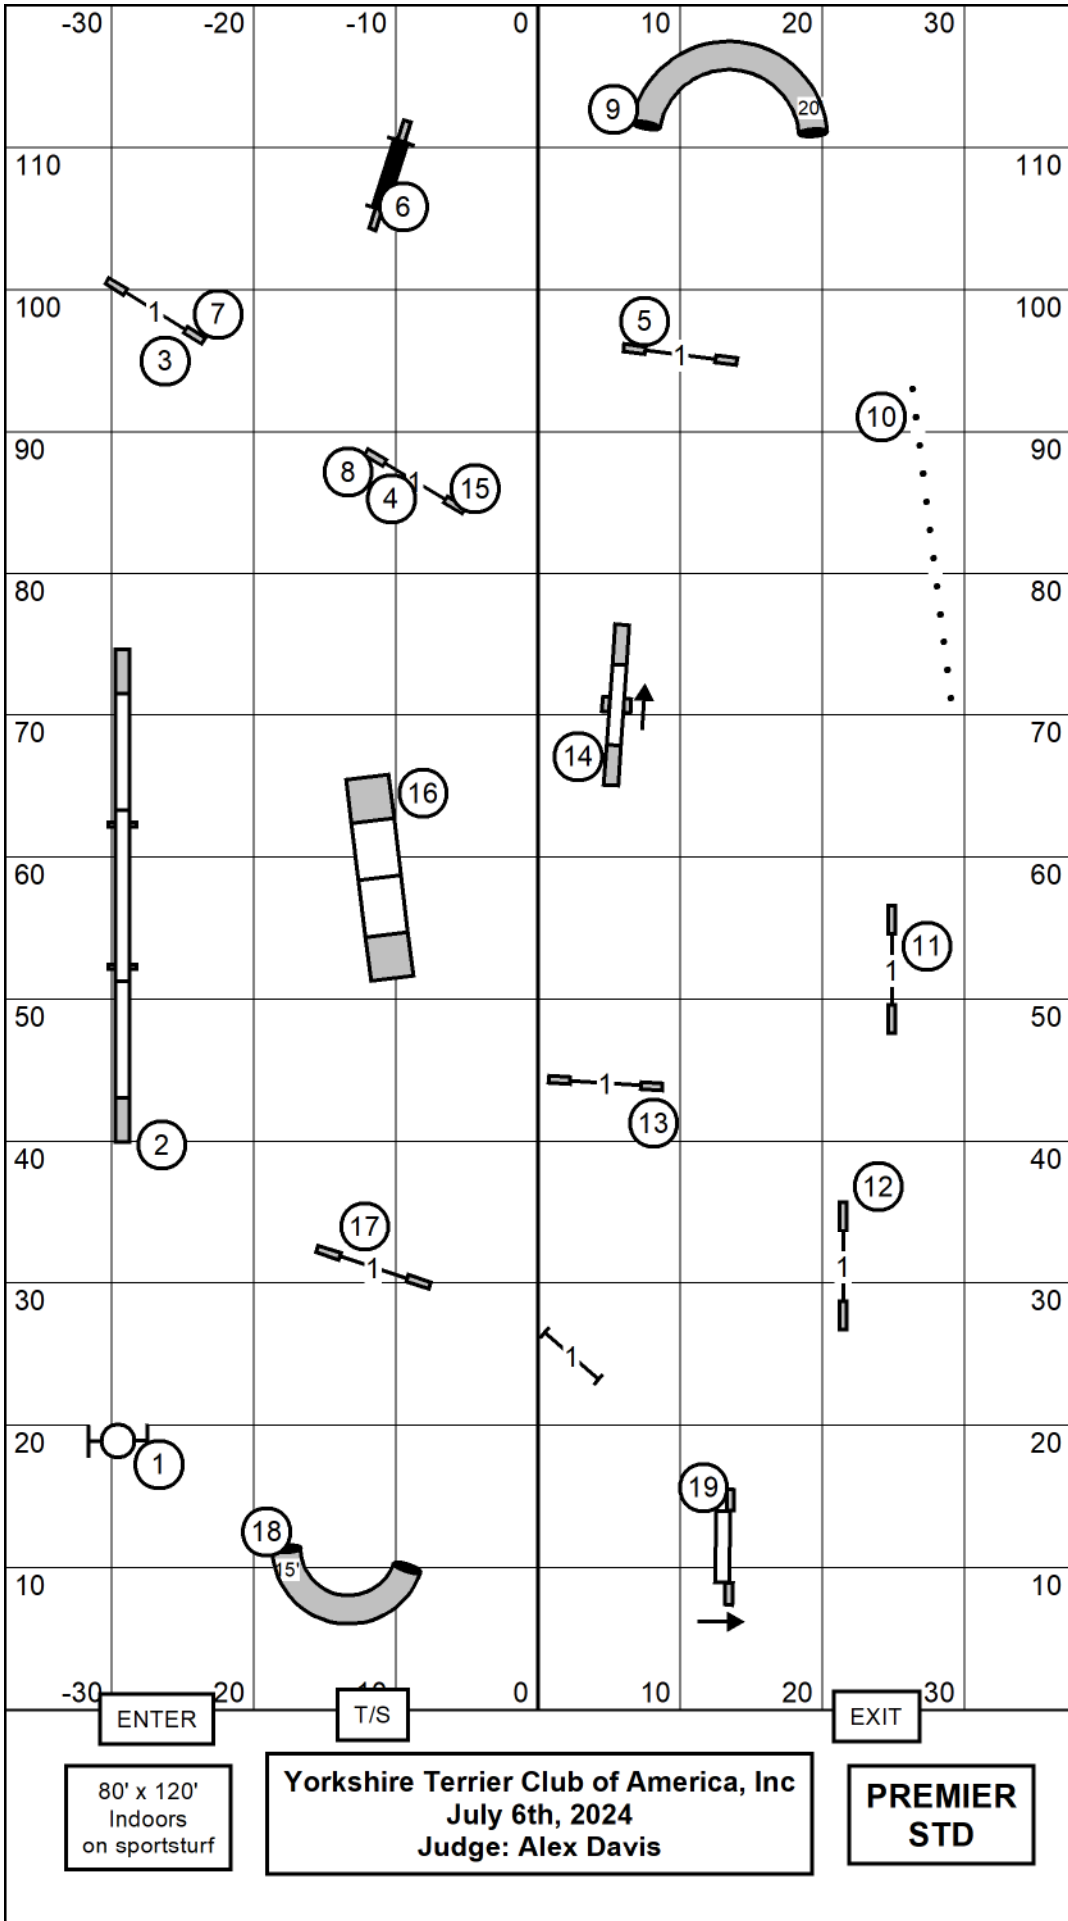

Send Bonus
Exc-Mas - 4-5-6 circle (solid line)
Open - 4-5 (solid and then dashed line)
Novice - 4-5 (solid then dotted line)

All sends must be performed from the left side of the Send

80' x 120'
Indoors
on sportsturf

Yorkshire Terrier Club of America, Inc
July 6th, 2024
Judge: Alex Davis

ALL FAST

80' x 120'
Indoors
on sportsturf

Yorkshire Terrier Club of America, Inc
July 6th, 2024
Judge: Alex Davis

TIME 2
BEAT

80' x 120'
Indoors
on sportsturf

Yorkshire Terrier Club of America, Inc
July 6th, 2024
Judge: Alex Davis

Exc-Mas
JWW

80' x 120'
Indoors
on sportsturf

Yorkshire Terrier Club of America, Inc
July 6th, 2024
Judge: Alex Davis

OPEN
JWW

80' x 120'
Indoors
on sportsturf