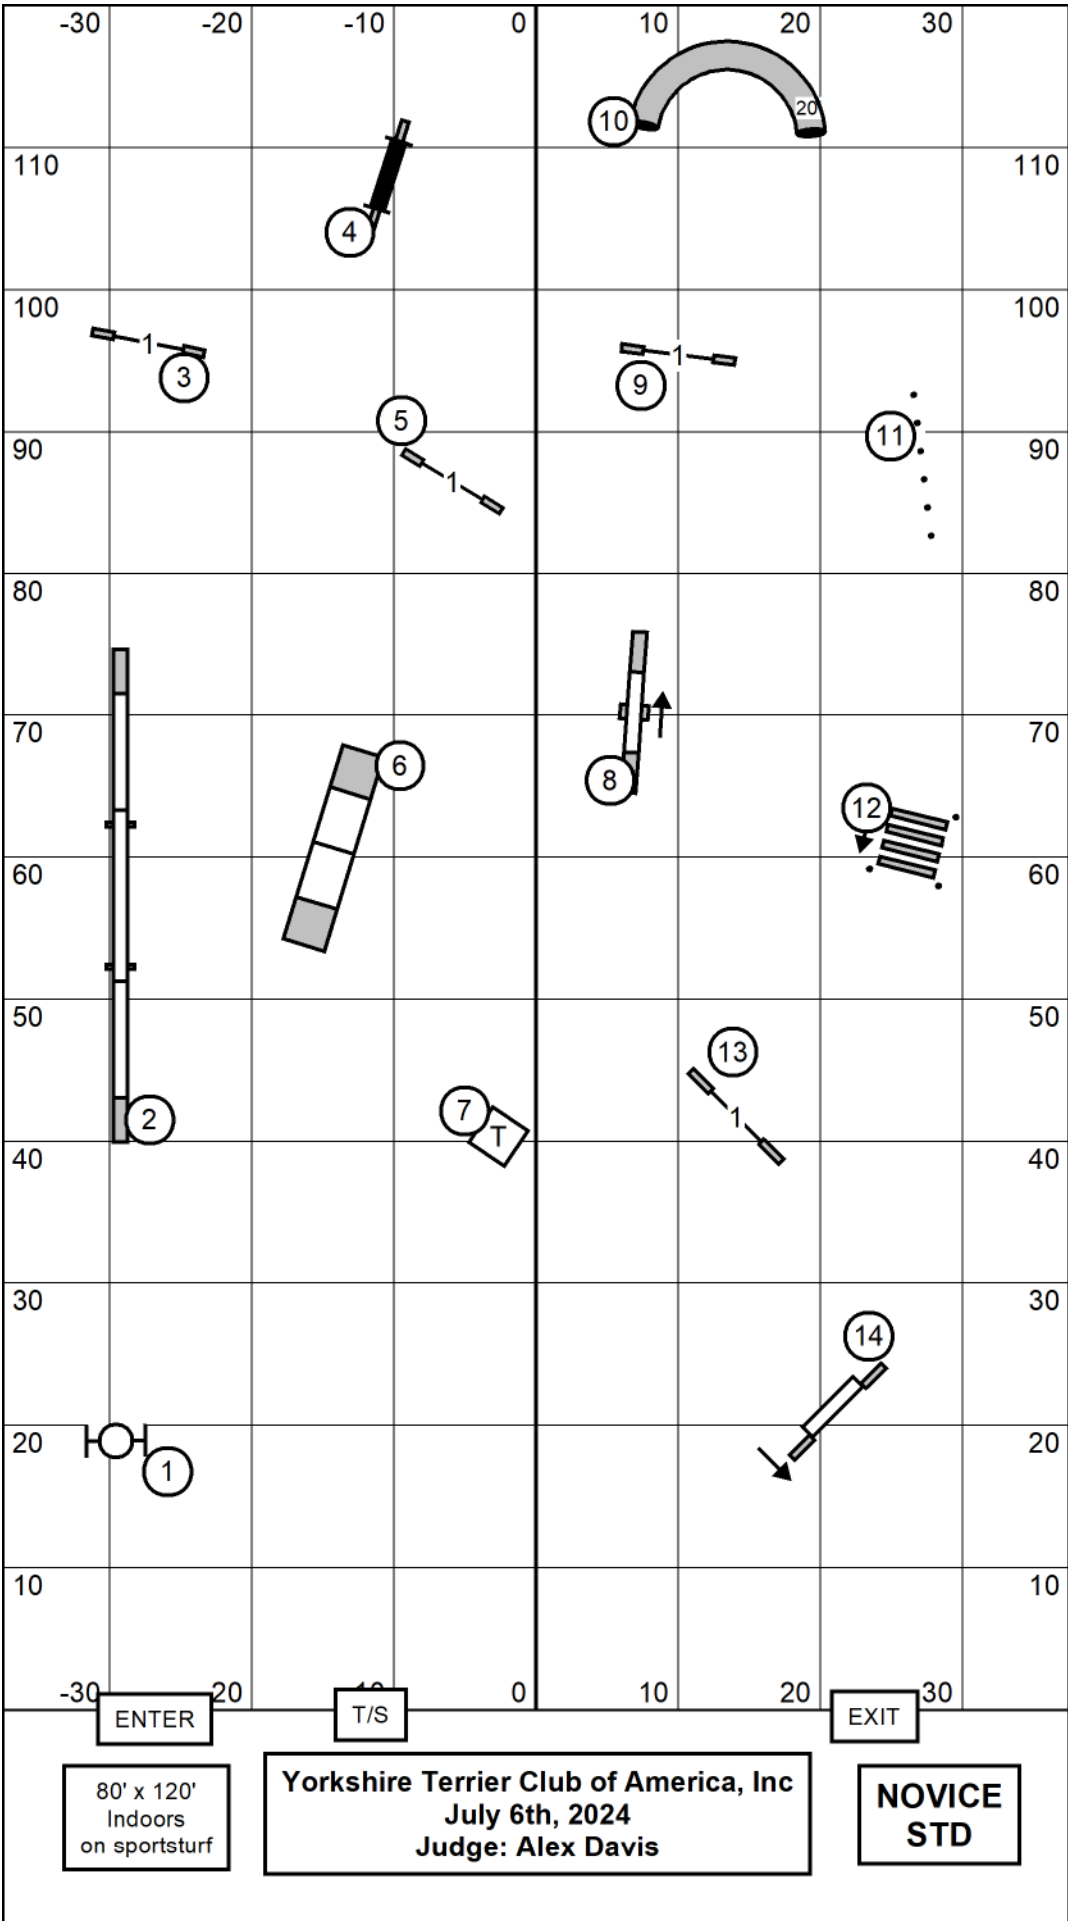

Send Bonus
Exc-Mas - 4-5-6 circle (solid line)
Open - 4-5 (solid and then dashed line)
Novice - 4-5 (solid then dotted line)

All sends must be performed from the left side of the Send

80' x 120'
Indoors
on sportsturf

Yorkshire Terrier Club of America, Inc
July 6th, 2024
Judge: Alex Davis

ALL FAST

80' x 120'
Indoors
on sportsturf

Yorkshire Terrier Club of America, Inc
July 6th, 2024
Judge: Alex Davis

TIME 2
BEAT

80' x 120'
Indoors
on sportsturf

Yorkshire Terrier Club of America, Inc
July 6th, 2024
Judge: Alex Davis

Exc-Mas
JWW

80' x 120'
Indoors
on sportsturf

Yorkshire Terrier Club of America, Inc
July 6th, 2024
Judge: Alex Davis

OPEN
JWW

80' x 120'
Indoors
on sportsturf