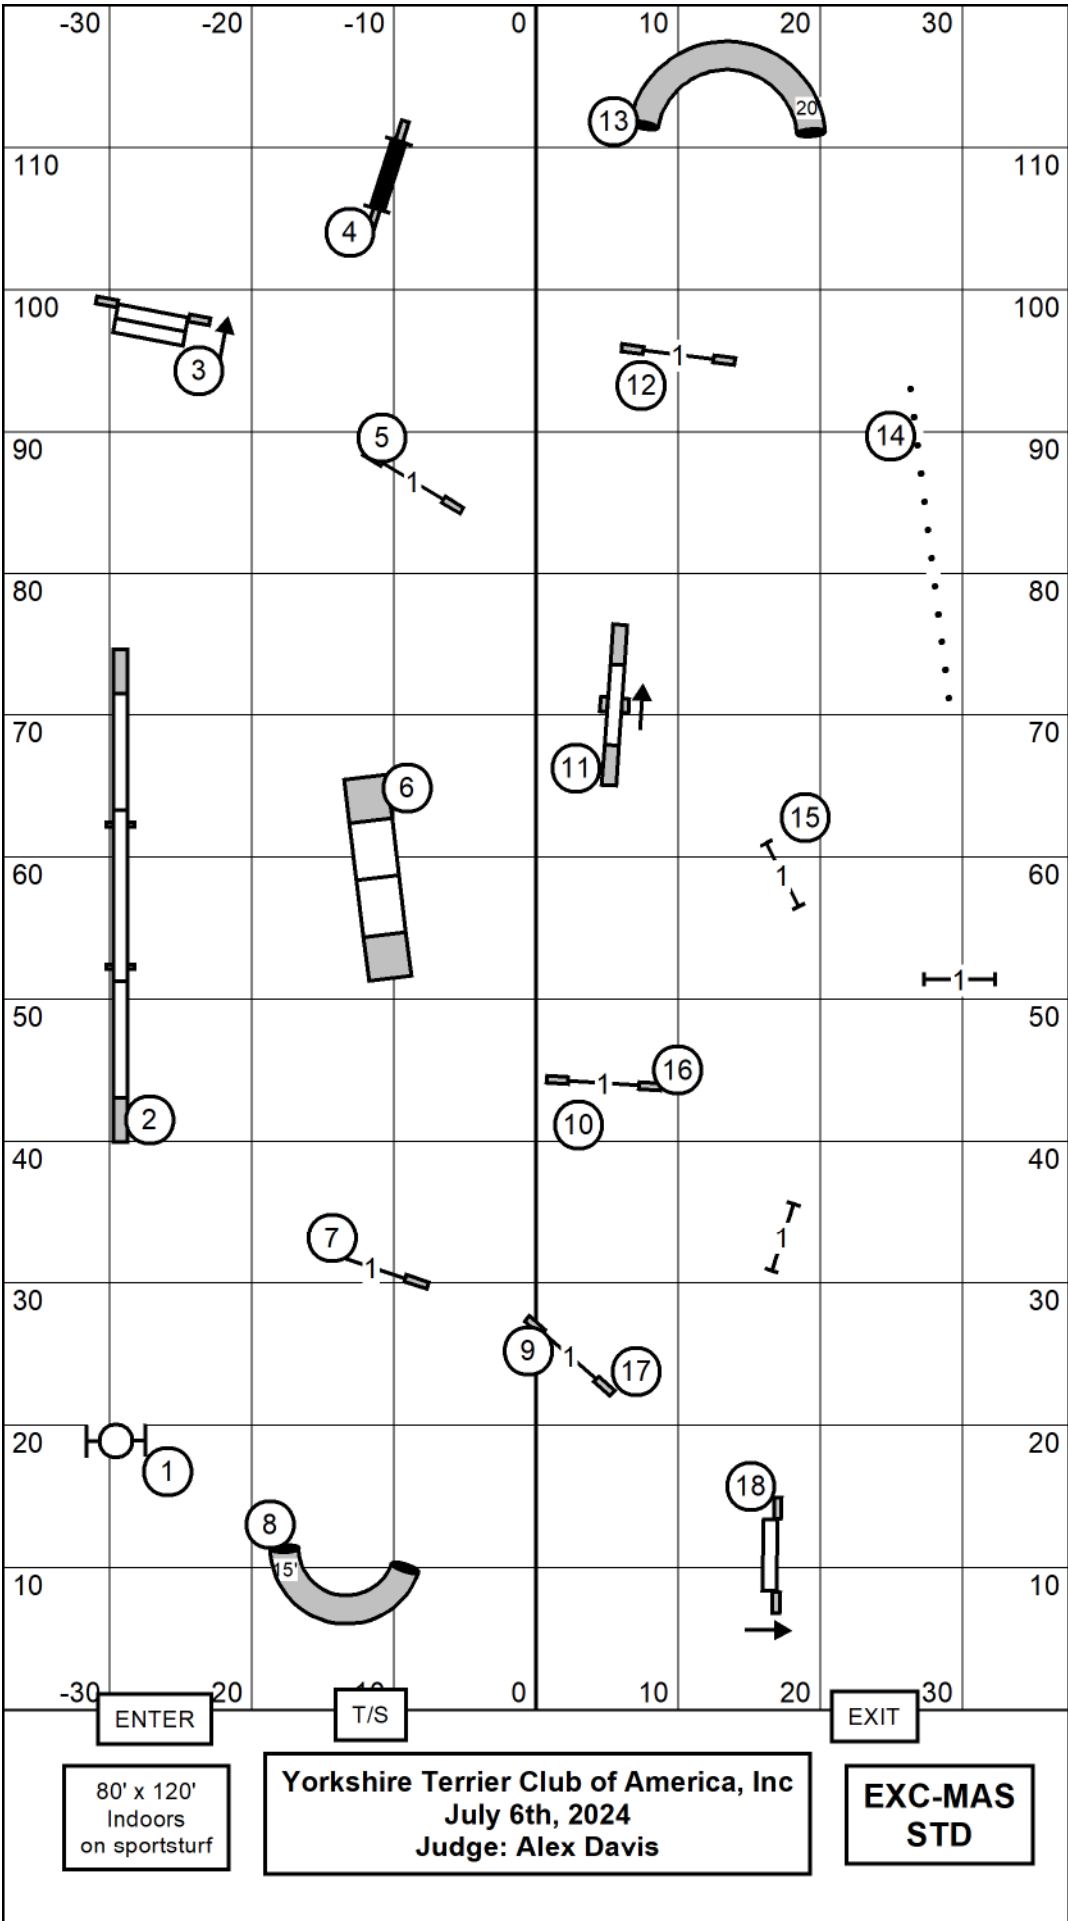

Send Bonus
Exc-Mas - 4-5-6 circle (solid line)
Open - 4-5 (solid and then dashed line)
Novice - 4-5 (solid then dotted line)

All sends must be performed from the left side of the Send

80' x 120'
Indoors
on sportsturf

Yorkshire Terrier Club of America, Inc
July 6th, 2024
Judge: Alex Davis

ALL FAST

80' x 120'
Indoors
on sportsturf

Yorkshire Terrier Club of America, Inc
July 6th, 2024
Judge: Alex Davis

TIME 2
BEAT

80' x 120'
Indoors
on sportsturf

Yorkshire Terrier Club of America, Inc
July 6th, 2024
Judge: Alex Davis

Exc-Mas
JWW

80' x 120'
Indoors
on sportsturf

Yorkshire Terrier Club of America, Inc
July 6th, 2024
Judge: Alex Davis

OPEN
JWW

80' x 120'
Indoors
on sportsturf