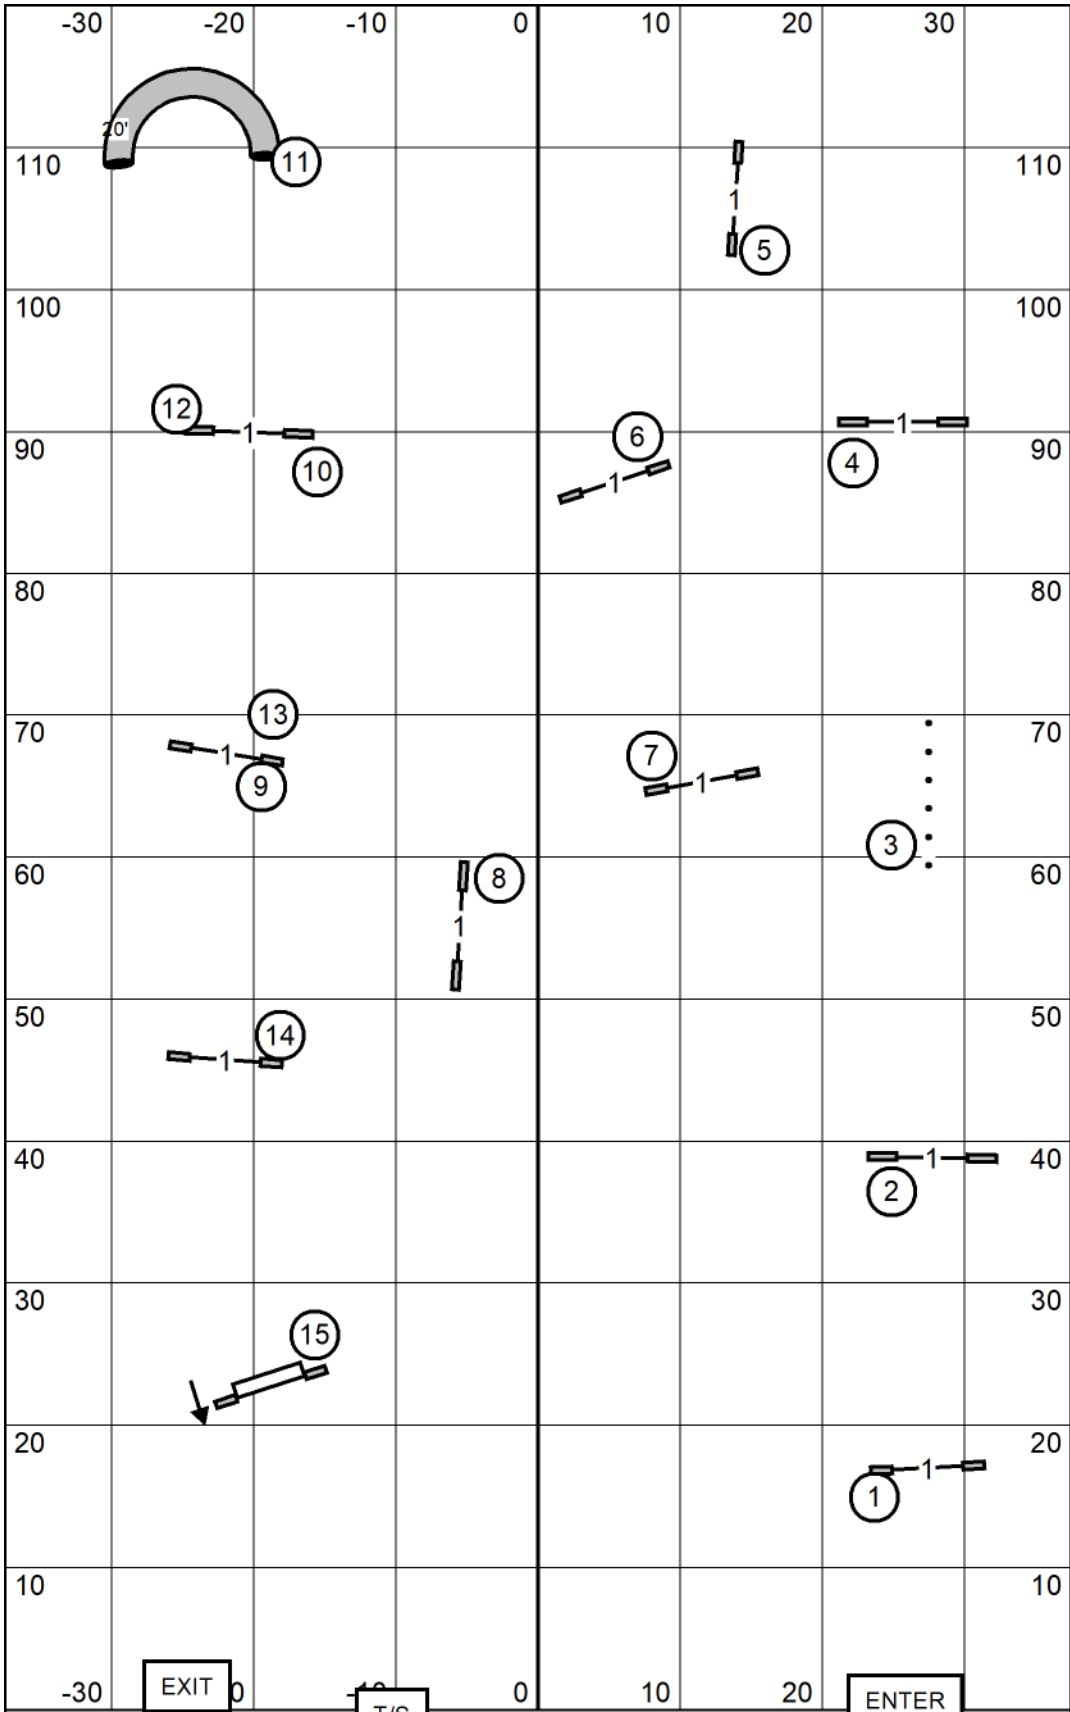

Send Bonus
Exc-Mas - 4-5-6 circle (solid line)
Open - 4-5 (solid and then dashed line)
Novice - 4-5 (solid then dotted line)

All sends must be performed from the left side of the Send

80' x 120'
Indoors
on sportsturf

Yorkshire Terrier Club of America, Inc
July 6th, 2024
Judge: Alex Davis

Exc-Mas
JWW

80' x 120'
Indoors
on sportsturf

Yorkshire Terrier Club of America, Inc
July 6th, 2024
Judge: Alex Davis

OPEN
JWW

80' x 120'
Indoors
on sportsturf