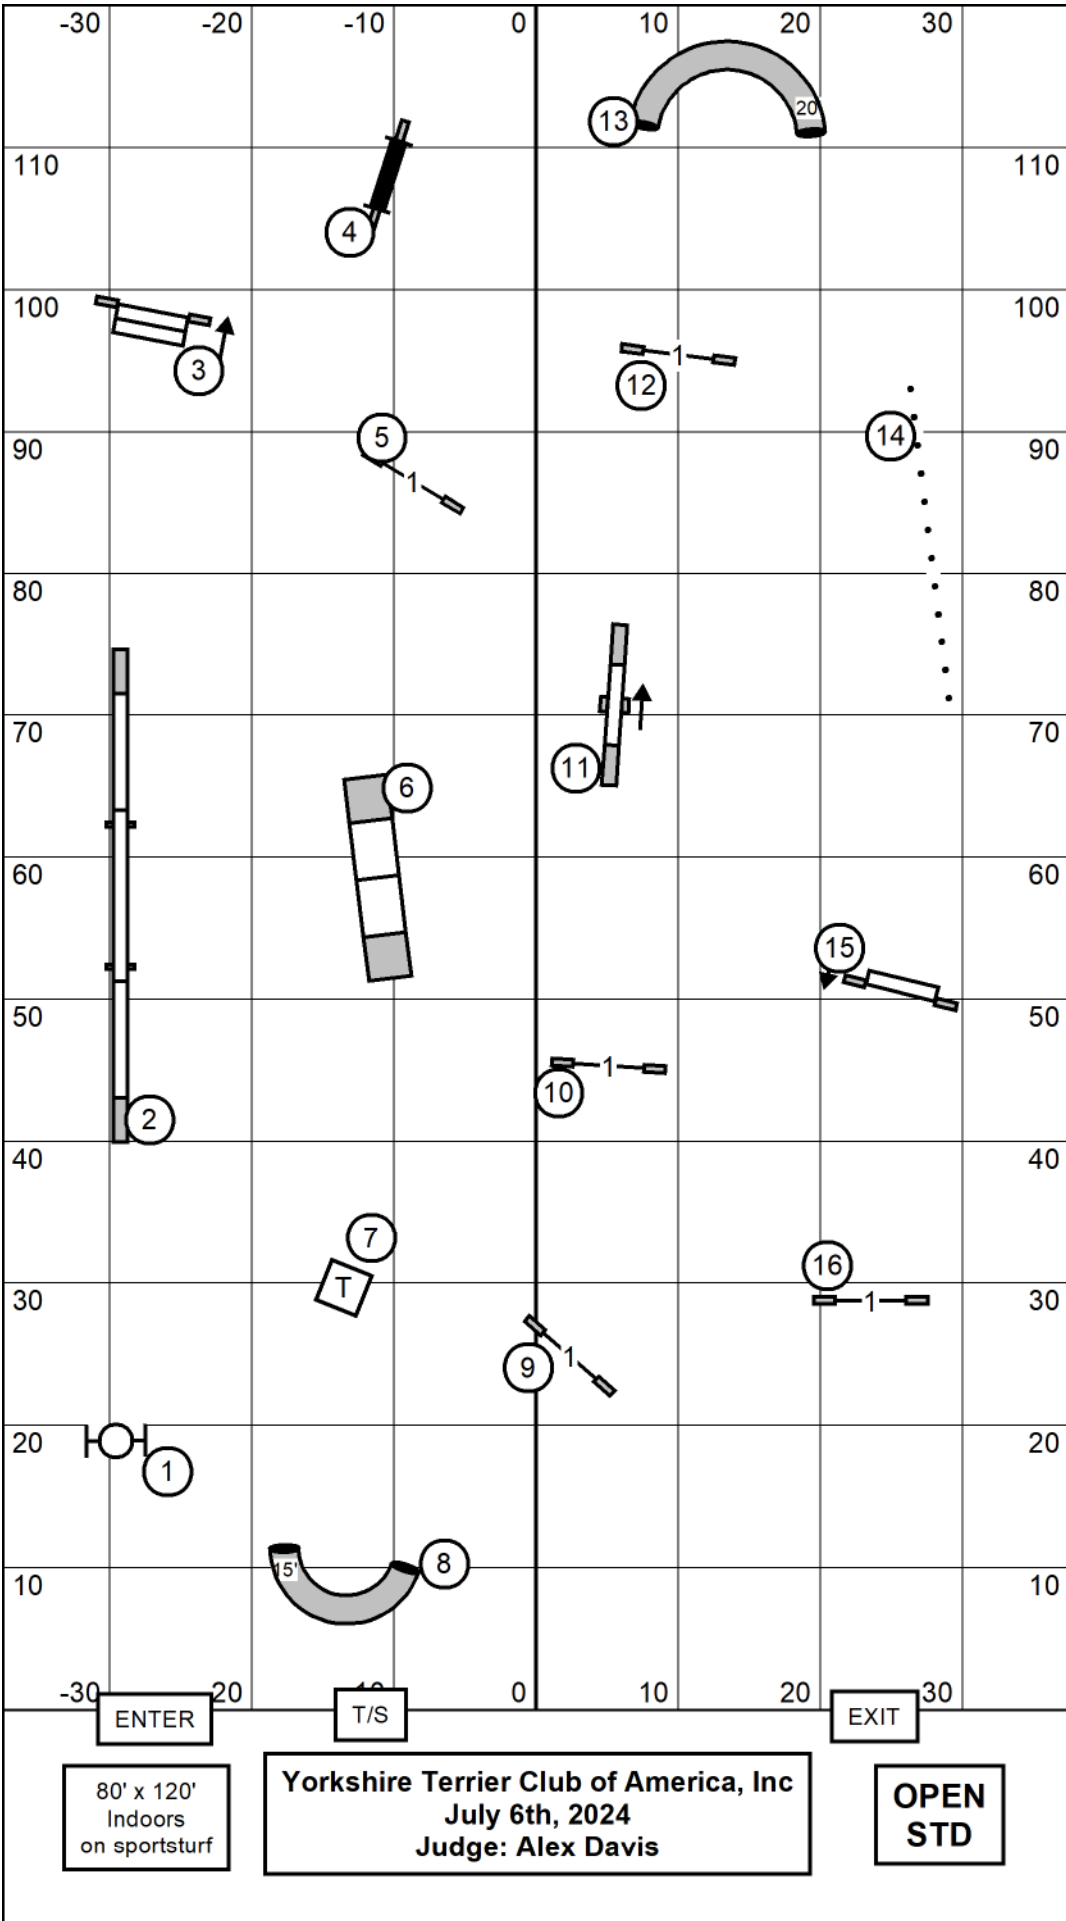

Send Bonus
Exc-Mas - 4-5-6 circle (solid line)
Open - 4-5 (solid and then dashed line)
Novice - 4-5 (solid then dotted line)

All sends must be performed from the left side of the Send

80' x 120'
Indoors
on sportsturf

Yorkshire Terrier Club of America, Inc
July 6th, 2024
Judge: Alex Davis

ALL FAST

80' x 120'
Indoors
on sportsturf

Yorkshire Terrier Club of America, Inc
July 6th, 2024
Judge: Alex Davis

TIME 2
BEAT

80' x 120'
Indoors
on sportsturf

Yorkshire Terrier Club of America, Inc
July 6th, 2024
Judge: Alex Davis

Exc-Mas
JWW

80' x 120'
Indoors
on sportsturf

Yorkshire Terrier Club of America, Inc
July 6th, 2024
Judge: Alex Davis

OPEN
JWW

80' x 120'
Indoors
on sportsturf