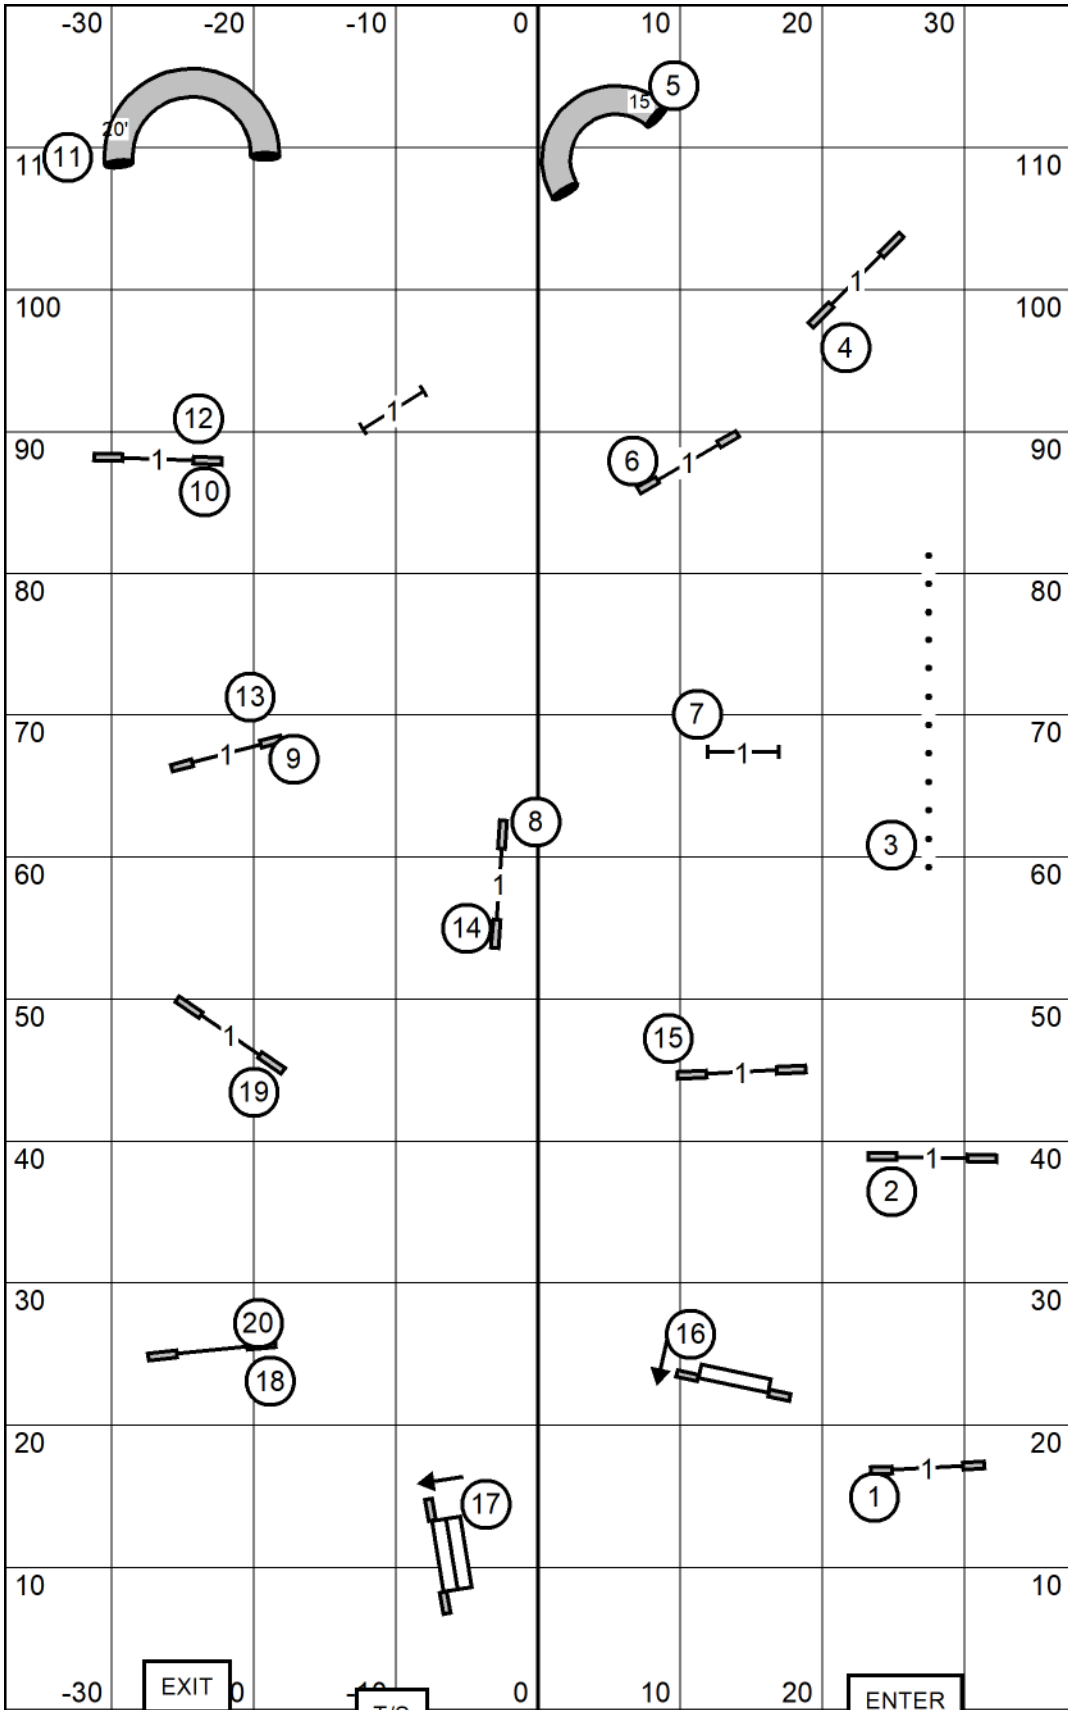

Send Bonus
Exc-Mas - 4-5-6 circle (solid line)
Open - 4-5 (solid and then dashed line)
Novice - 4-5 (solid then dotted line)

All sends must be performed from the left side of the Send

80' x 120'
Indoors
on sportsturf

Yorkshire Terrier Club of America, Inc
July 6th, 2024
Judge: Alex Davis

ALL FAST

80' x 120'
Indoors
on sportsturf

Yorkshire Terrier Club of America, Inc
July 6th, 2024
Judge: Alex Davis

TIME 2
BEAT

80' x 120'
Indoors
on sportsturf