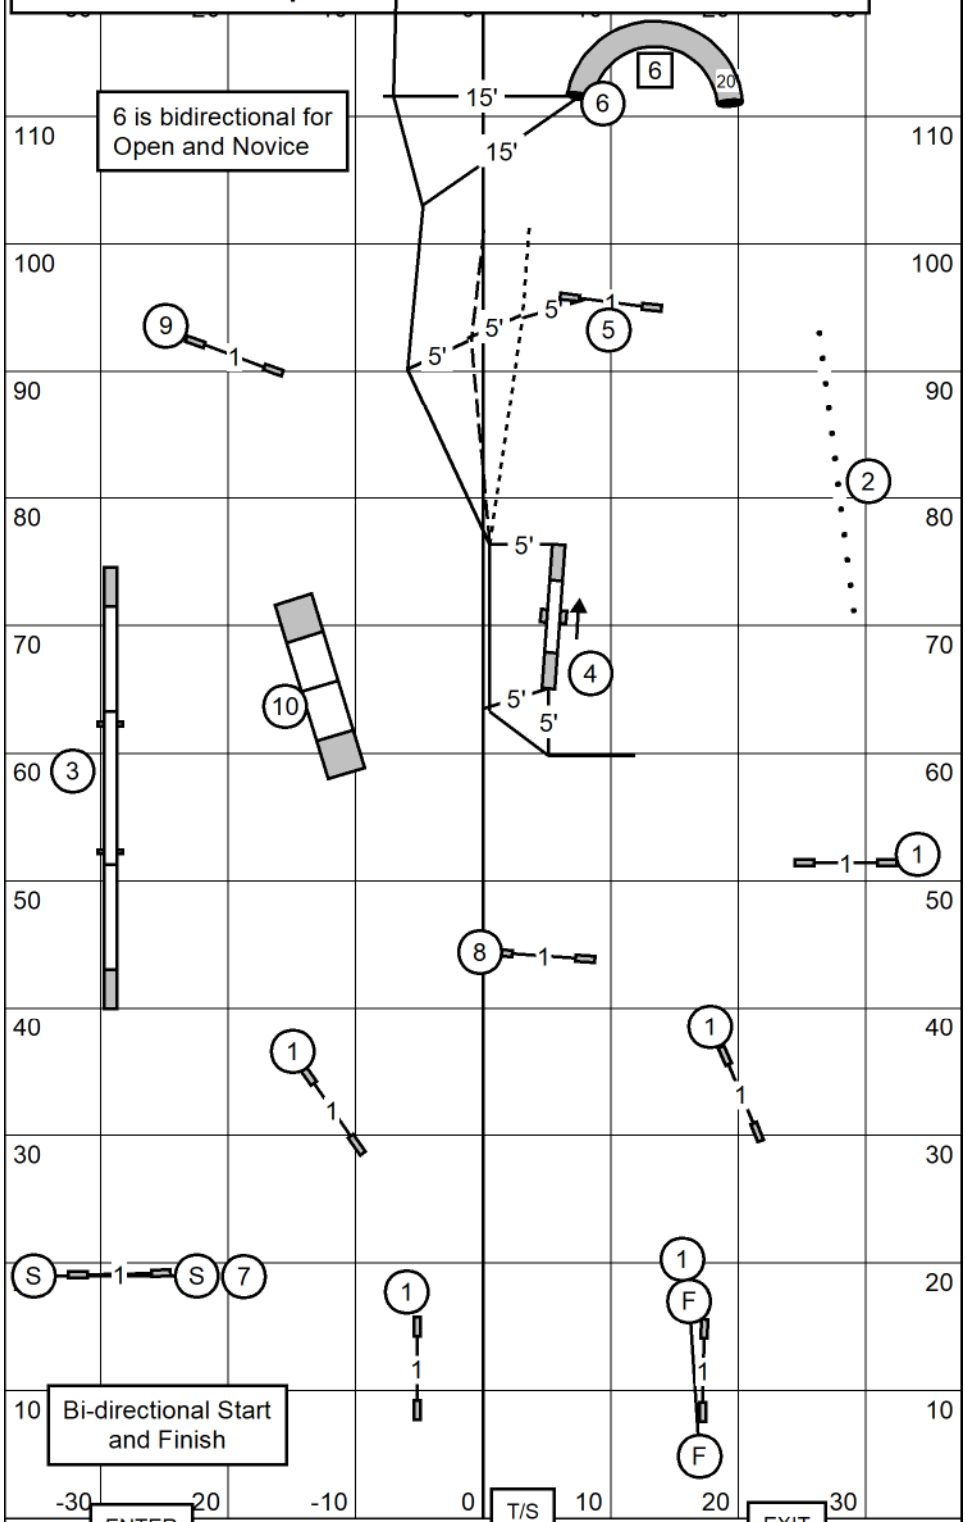

Send Bonus
Exc-Mas - 4-5-6 circle (solid line)
Open - 4-5 (solid and then dashed line)
Novice - 4-5 (solid then dotted line)

All sends must be performed from the left side of the Send

80' x 120'
Indoors
on sportsturf

Yorkshire Terrier Club of America, Inc
July 6th, 2024
Judge: Alex Davis

ALL FAST

80' x 120'
Indoors
on sportsturf

Yorkshire Terrier Club of America, Inc
July 6th, 2024
Judge: Alex Davis

TIME 2
BEAT

80' x 120'
Indoors
on sportsturf