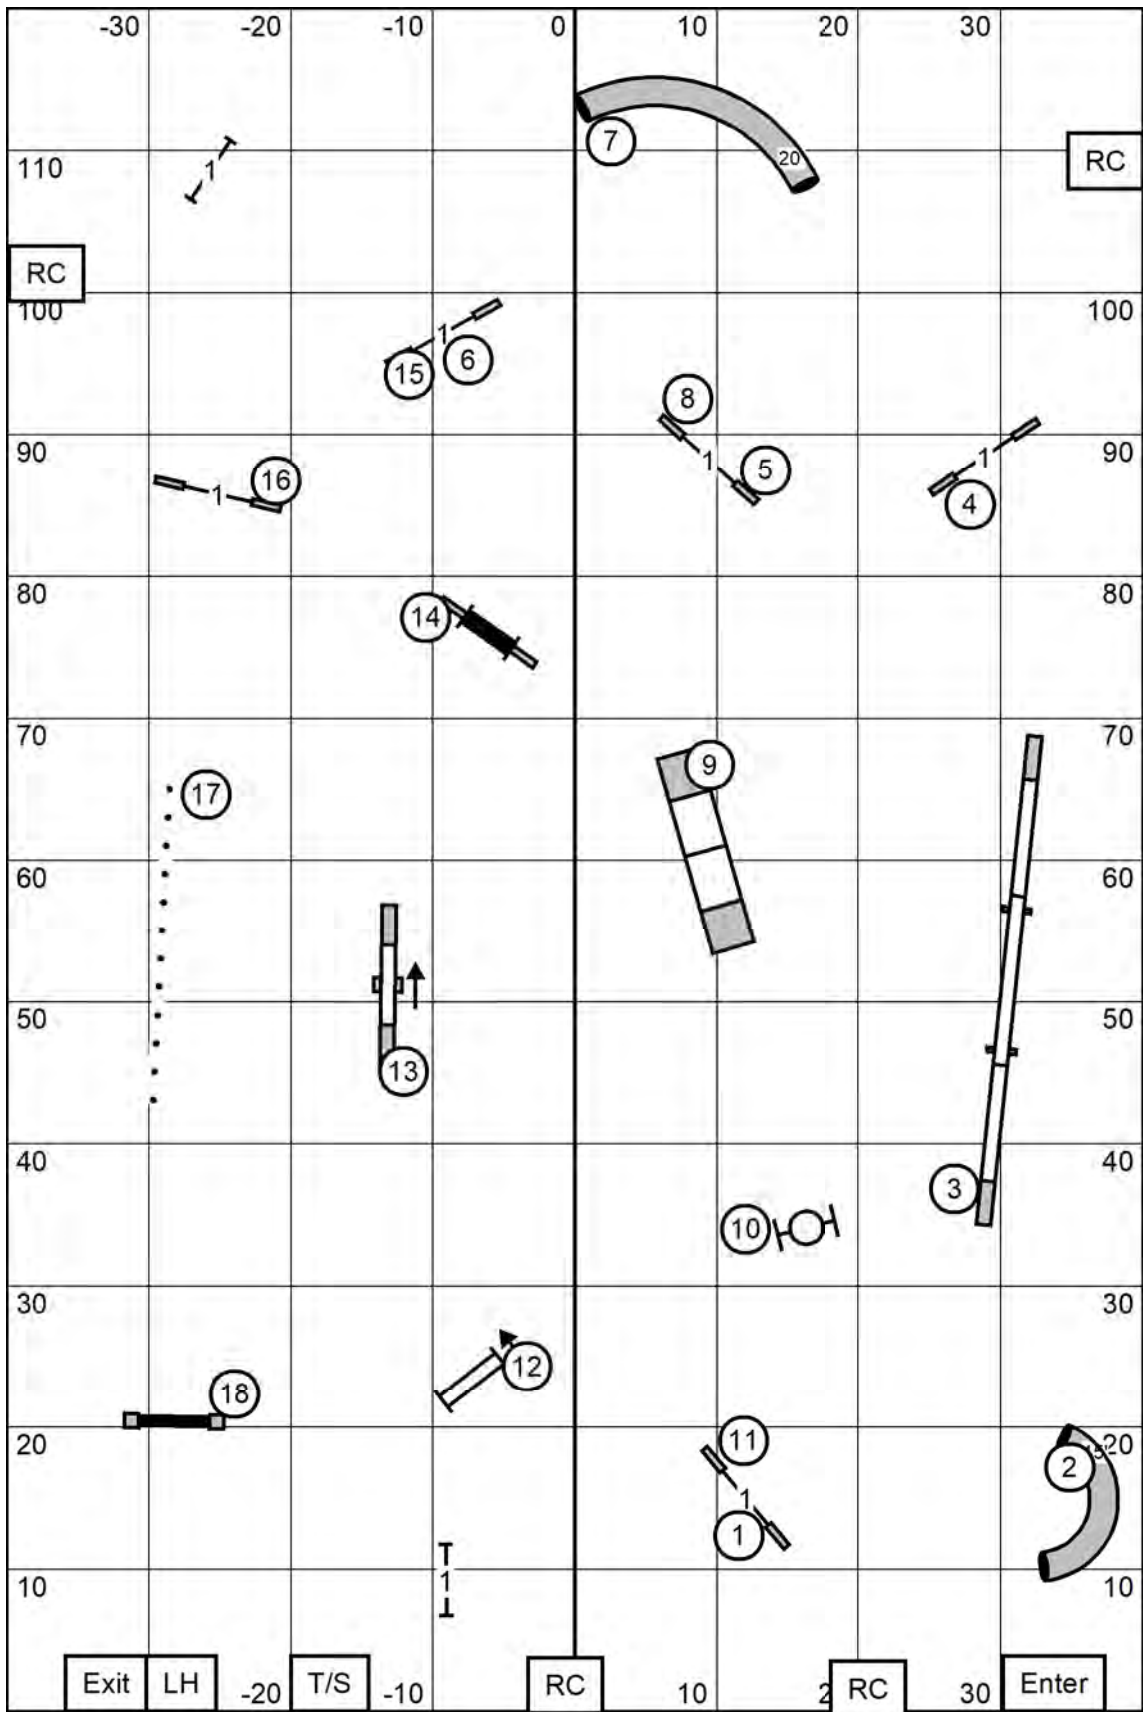

Ex.Master Standard
Friday
June 12, 2026
Judge: Beth Willingham

Vizsla Club of the Carolinas
Rising Star Canine Ranch
Oak Ridge, NC
Indoors on Turf