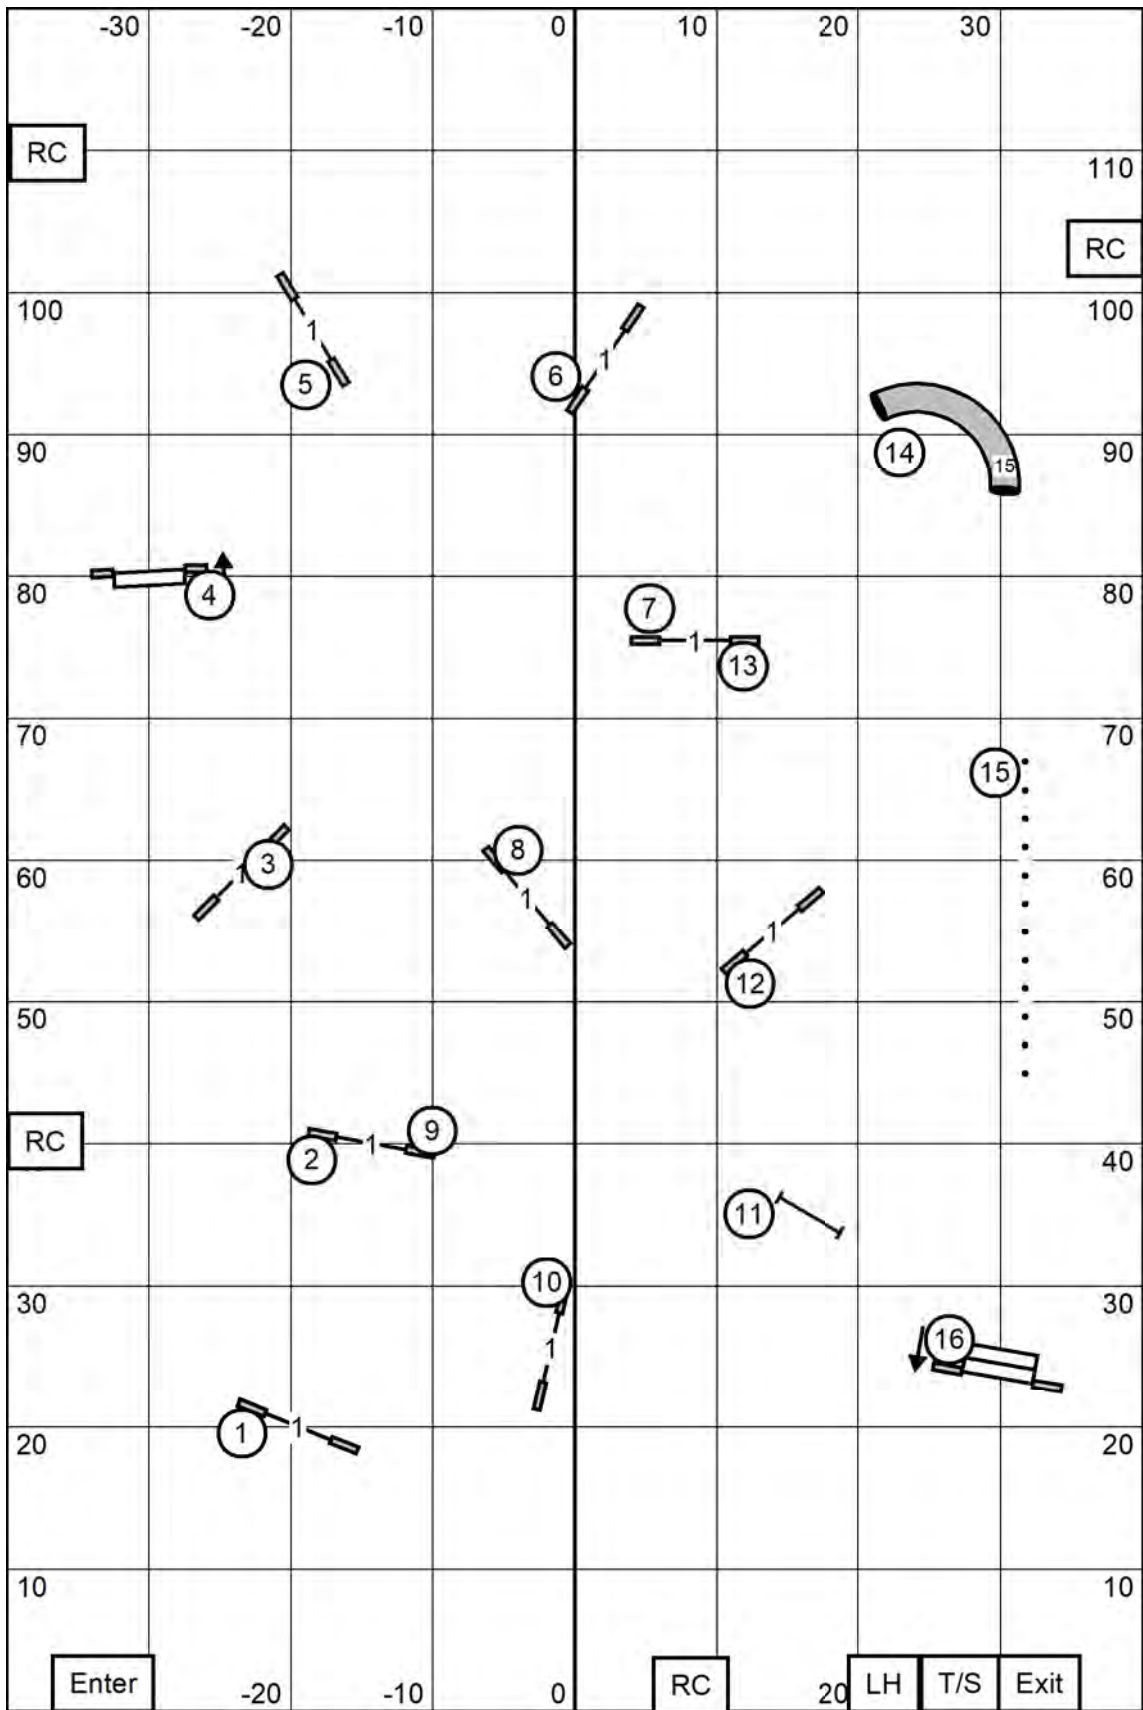

Novice JWW

Friday
 June 12, 2026
 Judge: Beth Willingham

Vizsla Club of the Carolinas

Rising Star Canine Ranch
 Oak Ridge, NC
 Indoors on Turf

Open JWW
 Friday
 June 12, 2026
 Judge: Beth Willingham

Vizsla Club of the Carolinas
 Rising Star Canine Ranch
 Oak Ridge, NC
 Indoors on Turf

8" & 12"P - 38 sec

12", 16", 20"P - 35 sec

20"R, 24" - 32 sec

If you plan to run
FEO, please tell the
judge when you
enter the ring.

All FAST

Friday

June 12, 2026

Judge: Beth Willingham