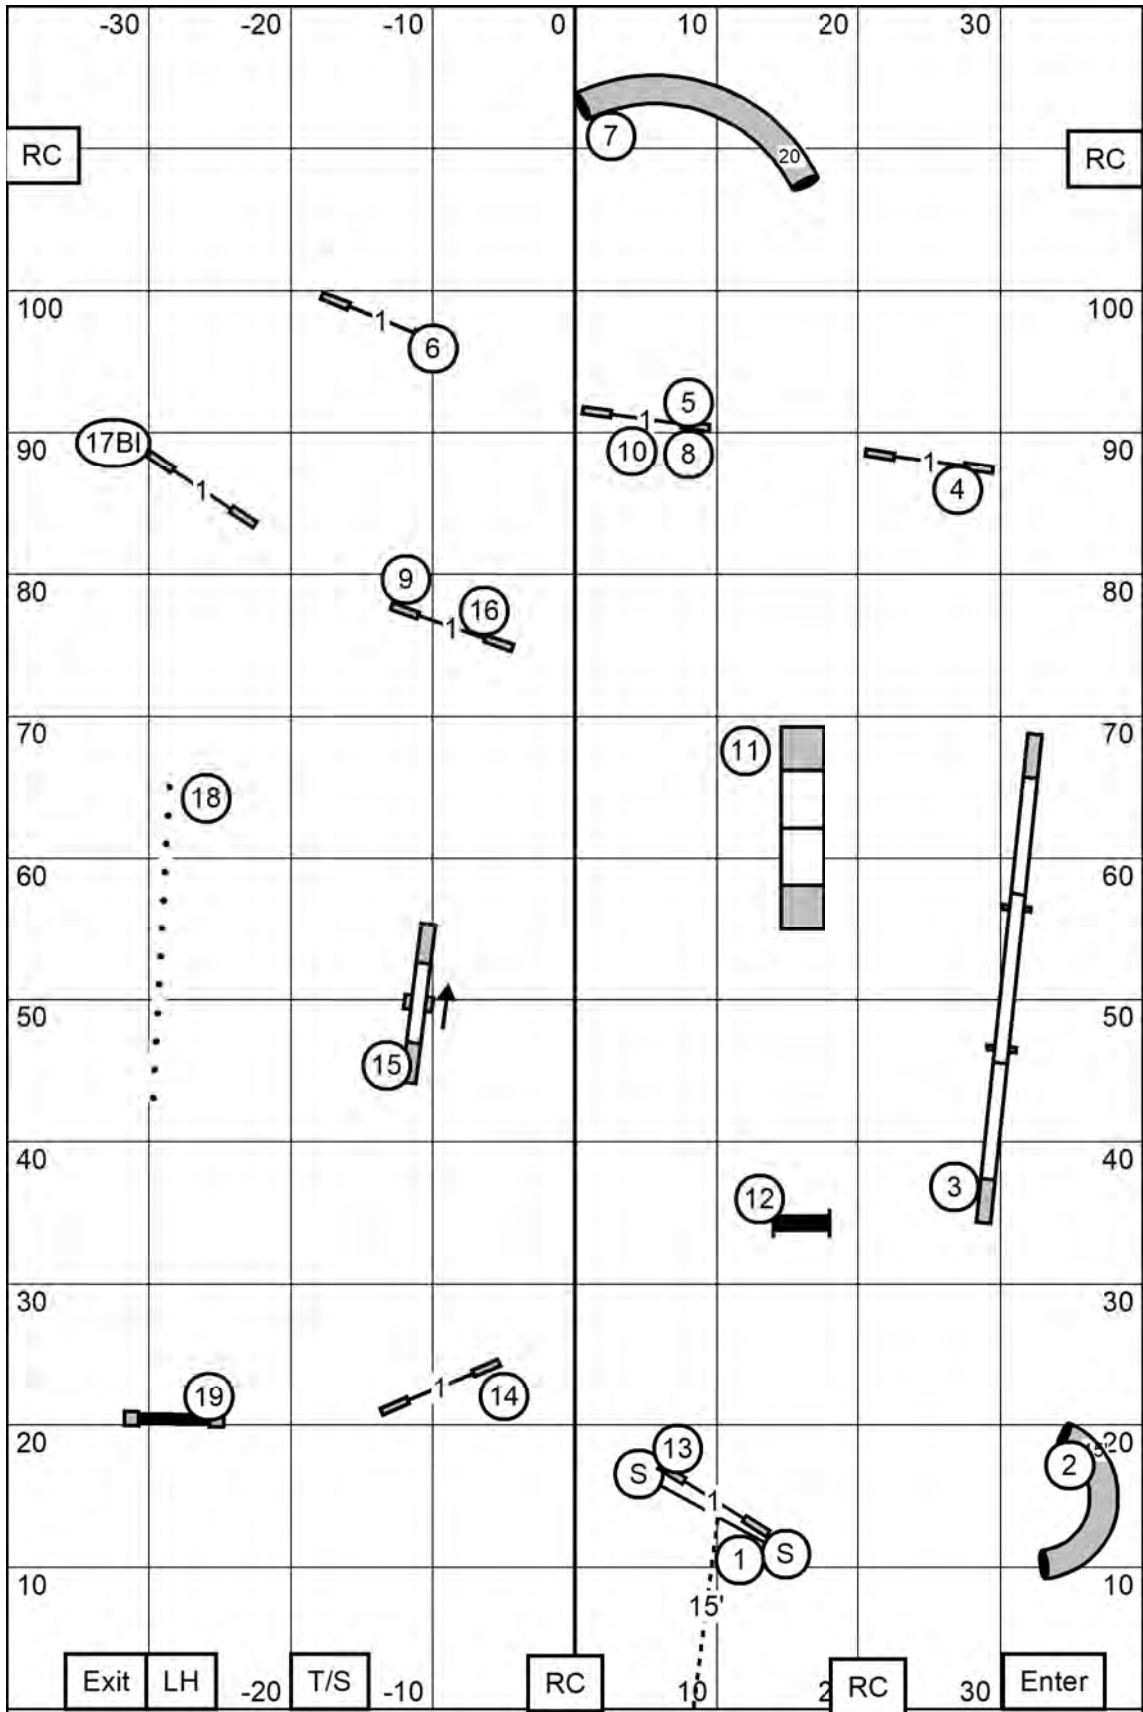

Premier Standard
Friday
June 12, 2026
Judge: Beth Willingham

Vizsla Club of the Carolinas
Rising Star Canine Ranch
Oak Ridge, NC
Indoors on Turf