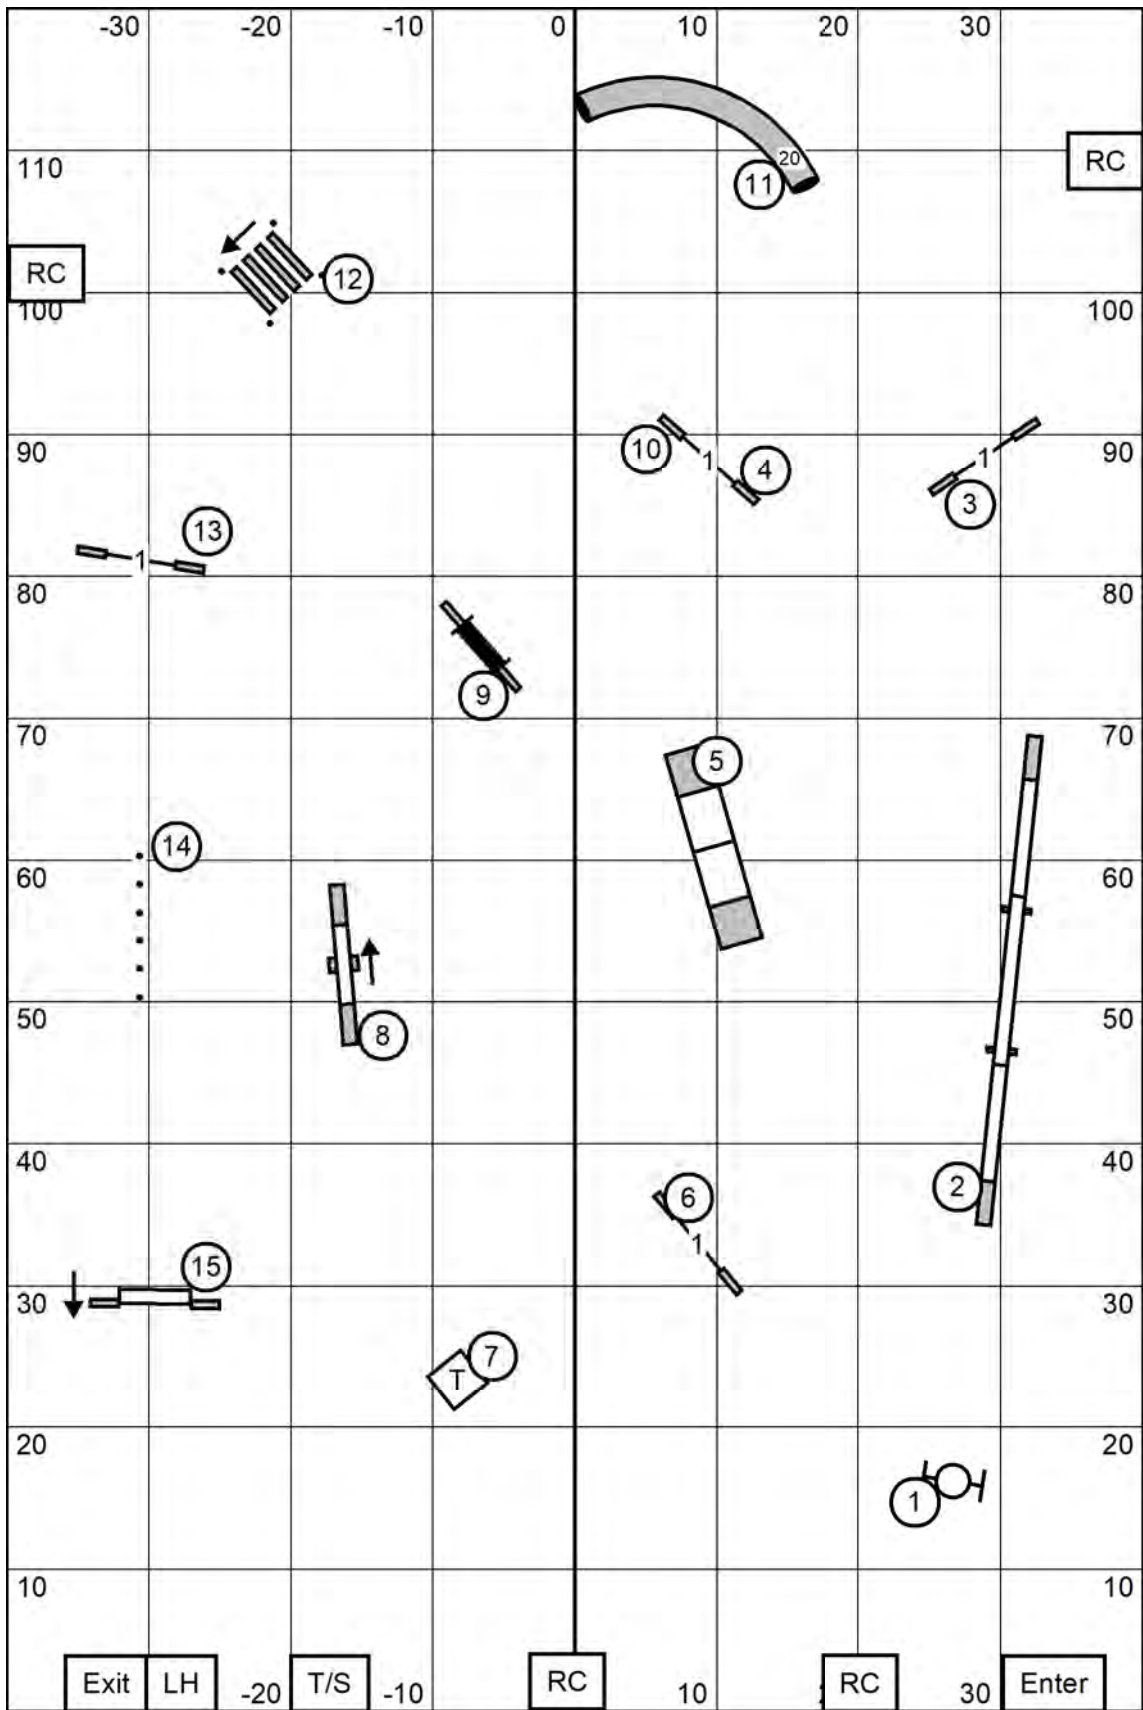

Novice Standard
Friday
June 12, 2026
Judge: Beth Willingham

Vizsla Club of the Carolinas
Rising Star Canine Ranch
Oak Ridge, NC
Indoors on Turf