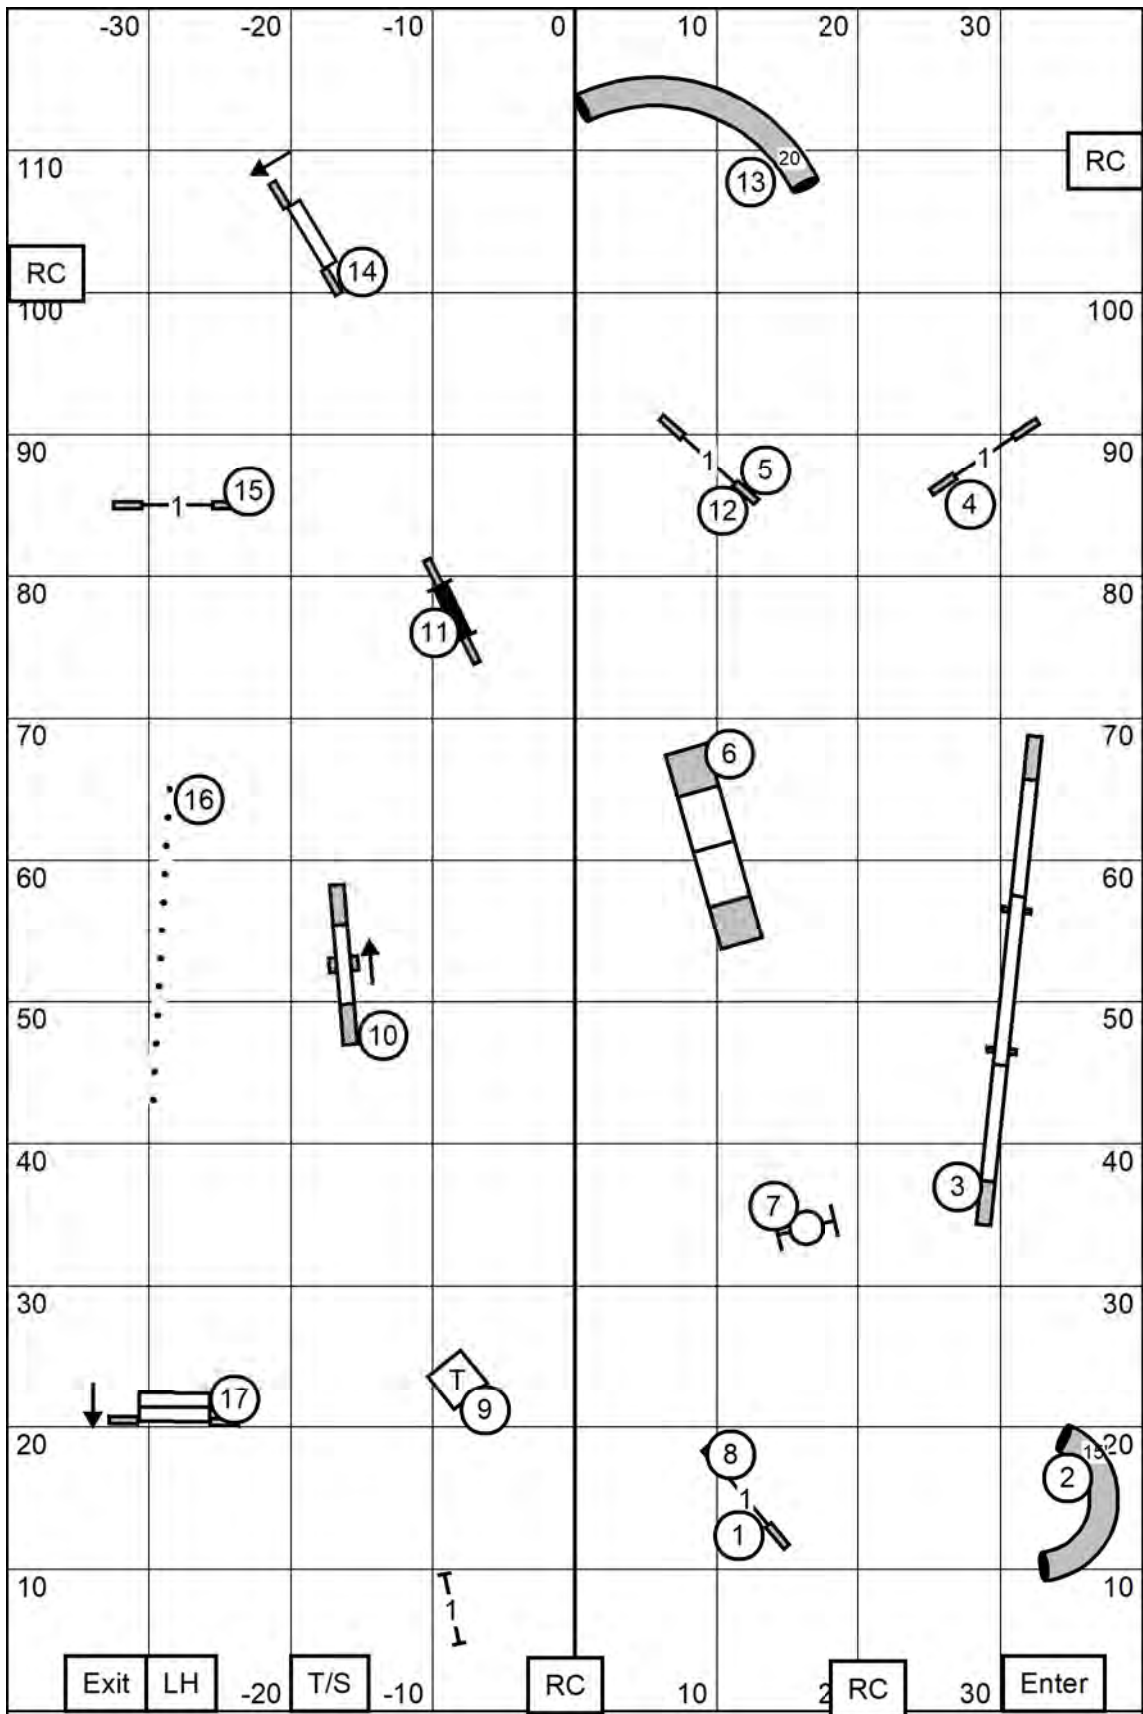

Open Standard

Friday
June 12, 2026
Judge: Beth Willingham

Vizsla Club of the Carolinas

Rising Star Canine Ranch
Oak Ridge, NC
Indoors on Turf