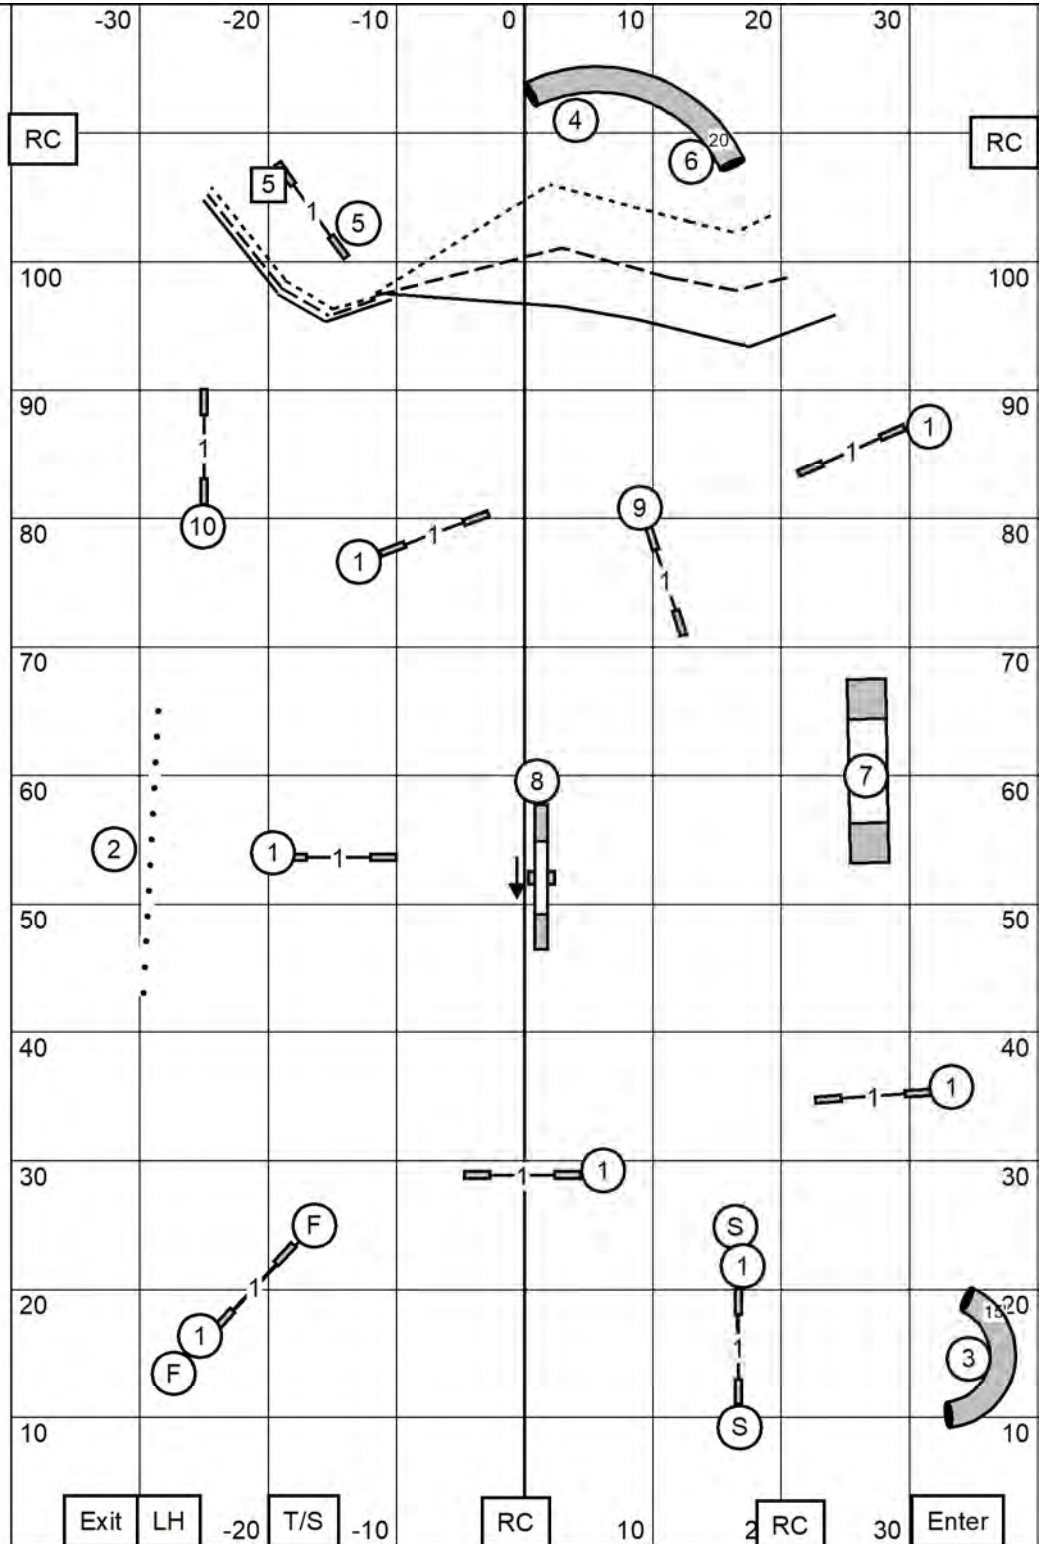

⑤ ④ (SB + 26pts)

Novice - - - - -

50 points + SB

⑥ ⑤ (SB + 19pts) or

⑤ ④ (SB + 21pts)

Start and Finish Jumps
are Bi Directional

Time Allowed:

4"P - 41 sec

8" & 12"P - 38 sec

12", 16", 20"P - 35 sec

20"R, 24" - 32 sec

If you plan to run
FEO, please tell the
judge when you
enter the ring.

All FAST

Friday

June 12, 2026

Judge: Beth Willingham