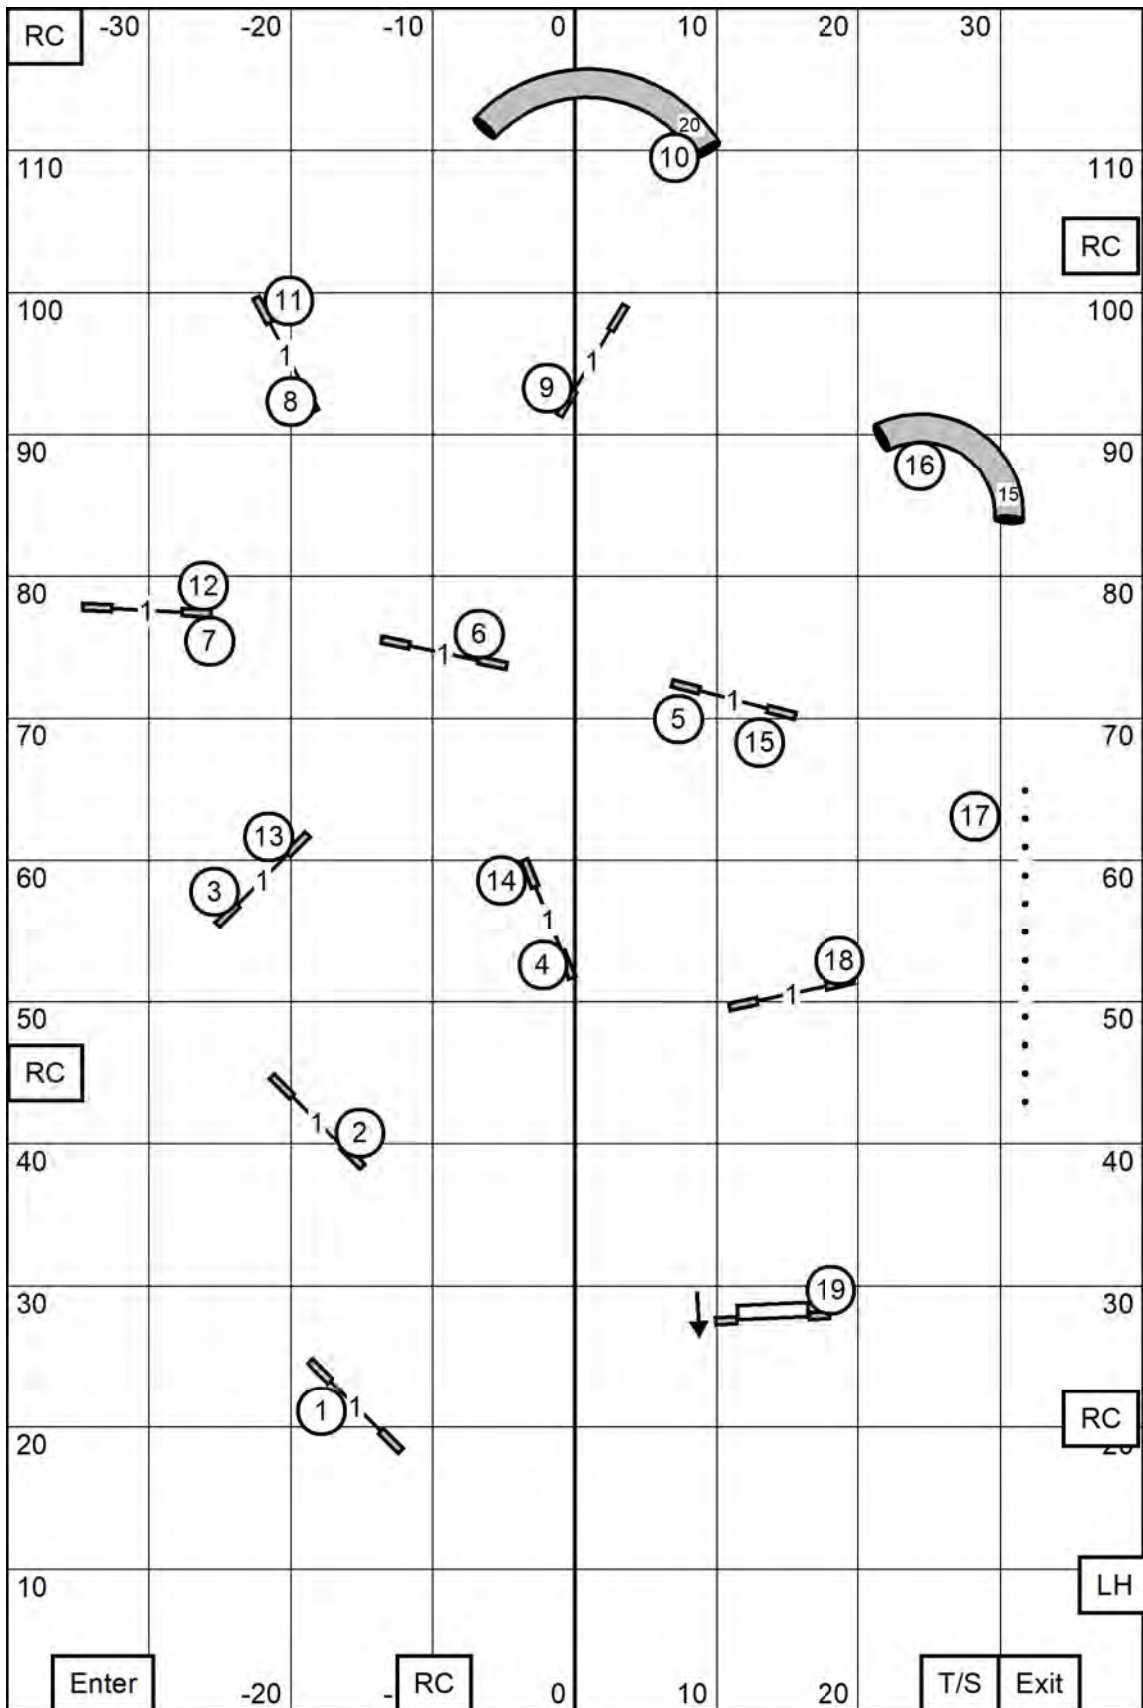

Premier JWW
Friday
June 12, 2026
Judge: Beth Willingham

Vizsla Club of the Carolinas
Rising Star Canine Ranch
Oak Ridge, NC
Indoors on Turf