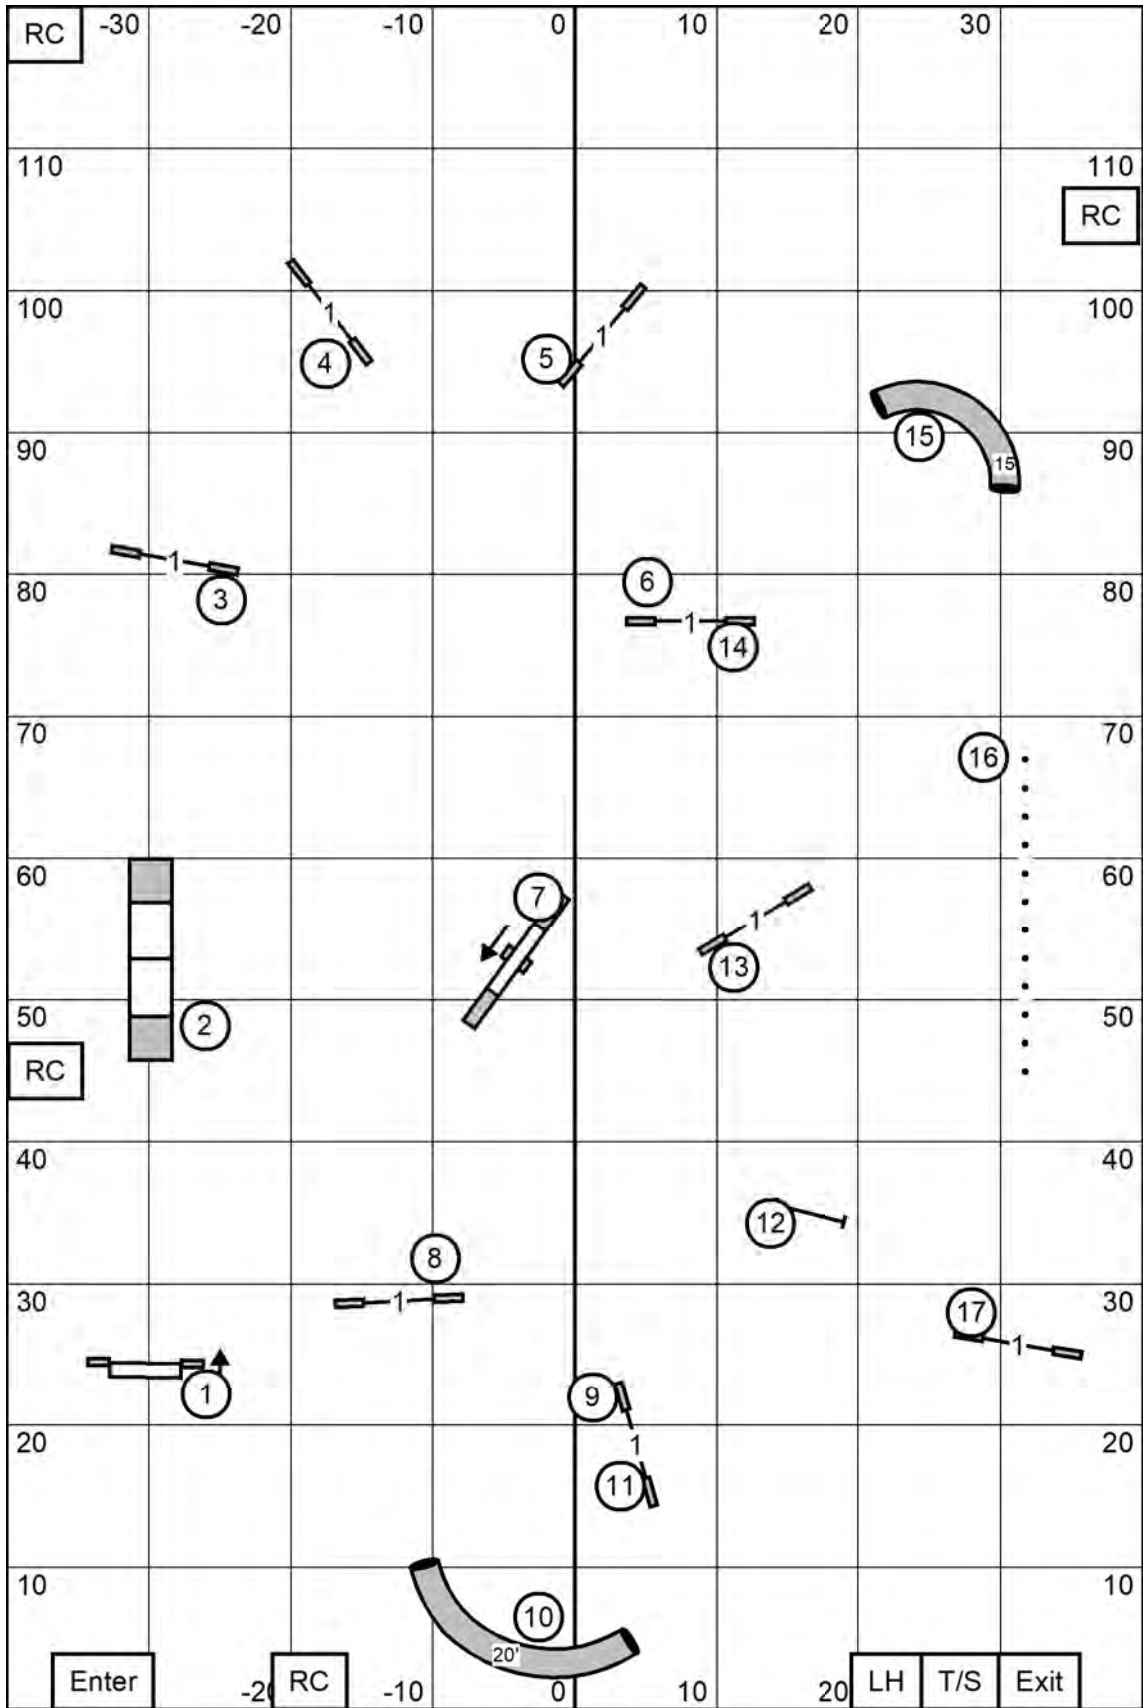

T2B
Friday
June 12, 2026
Judge: Beth Willingham

Vizsla Club of the Carolinas
Rising Star Canine Ranch
Oak Ridge, NC
Indoors on Turf