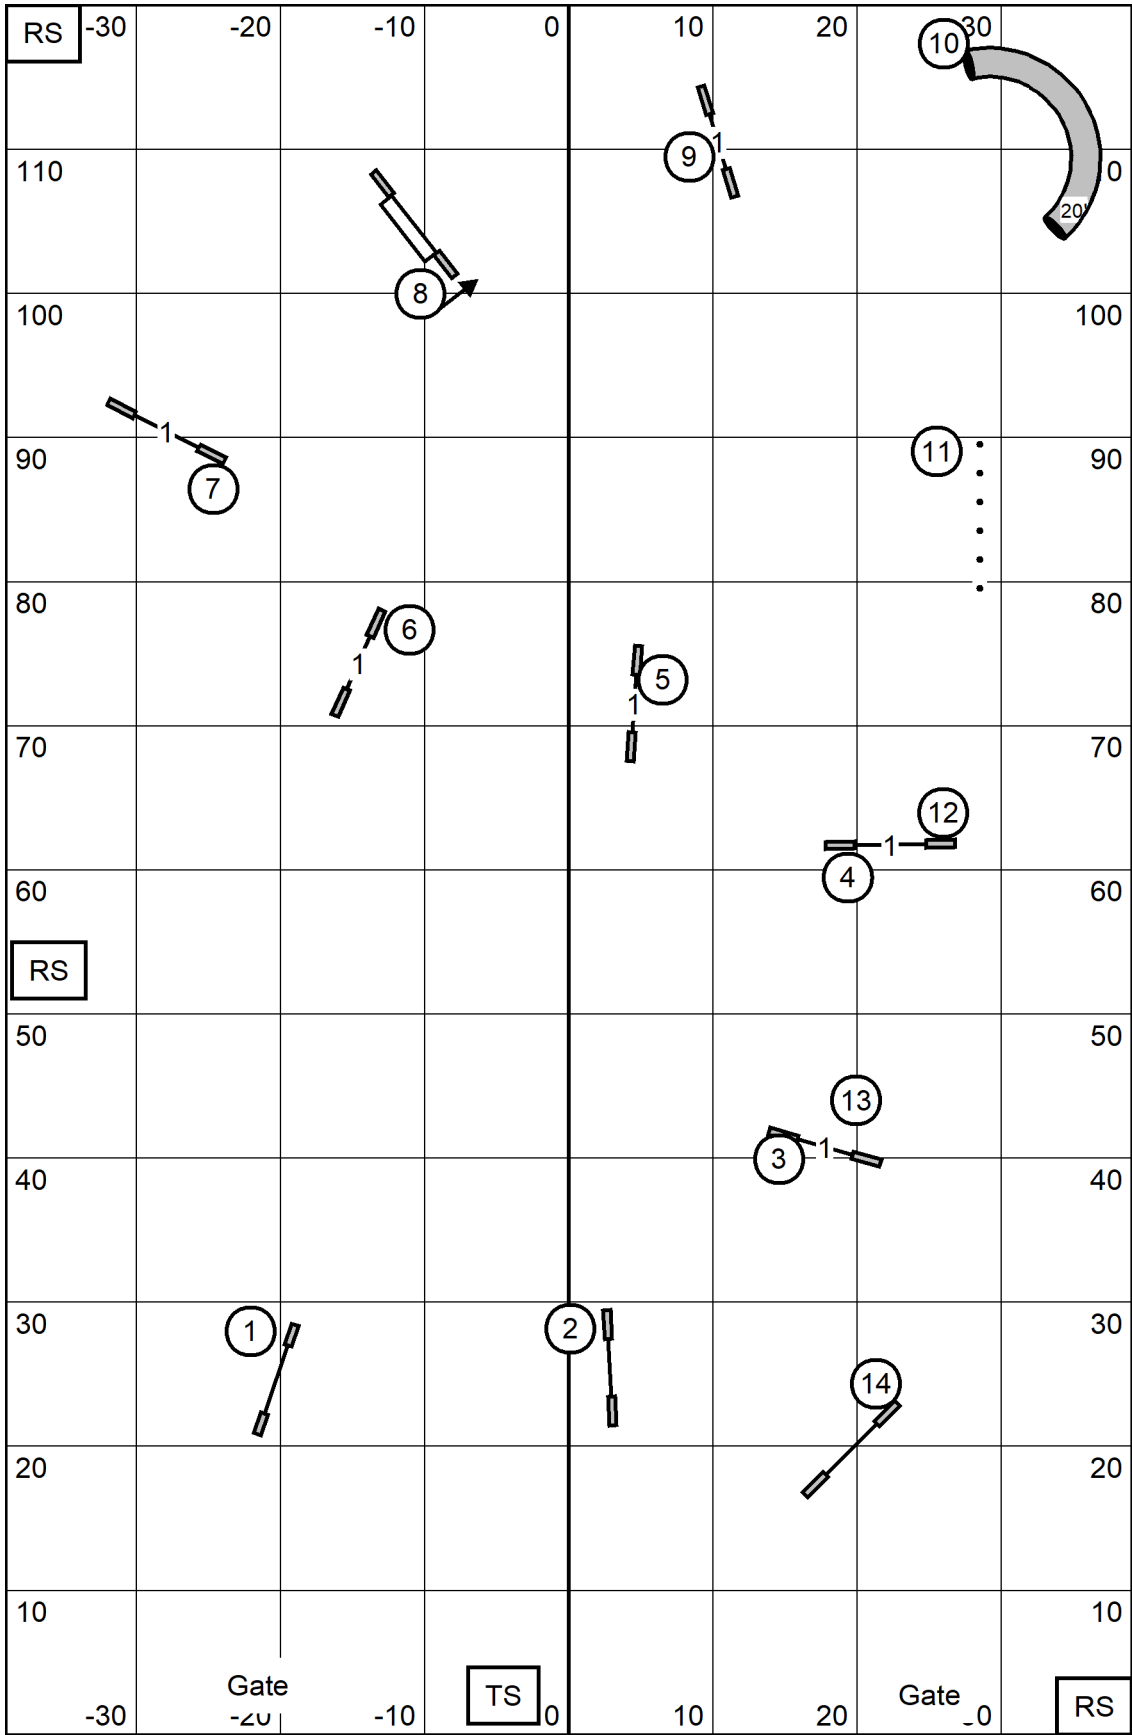

Central Virginia Agility Club
 June 23, 2024* Indoors on Turf 78' X 120'
 EX/MAS Standard
 Lynn Morgan

Central Virginia Agility Club
 June 23, 2024* Indoors on Turf 78' X 120'
 Novice JWW
 Lynn Morgan

Central Virginia Agility Club
 June 23, 2024* Indoors on Turf 78' X 120'
 Novice Standard
 Lynn Morgan

Central Virginia Agility Club
 June 23, 2024* Indoors on Turf 78' X 120'
 Open JWW
 Lynn Morgan

Central Virginia Agility Club
 June 23, 2024* Indoors on Turf 78' X 120'
 Open Standard
 Lynn Morgan

Central Virginia Agility Club
 June 23, 2024* Indoors on Turf 78' X 120'
 Time To Beat
 Lynn Morgan

Central Virginia Agility Club
 June 23, 2024* Indoors on Turf 78' X 120'
 EX/MAS JWW
 Lynn Morgan