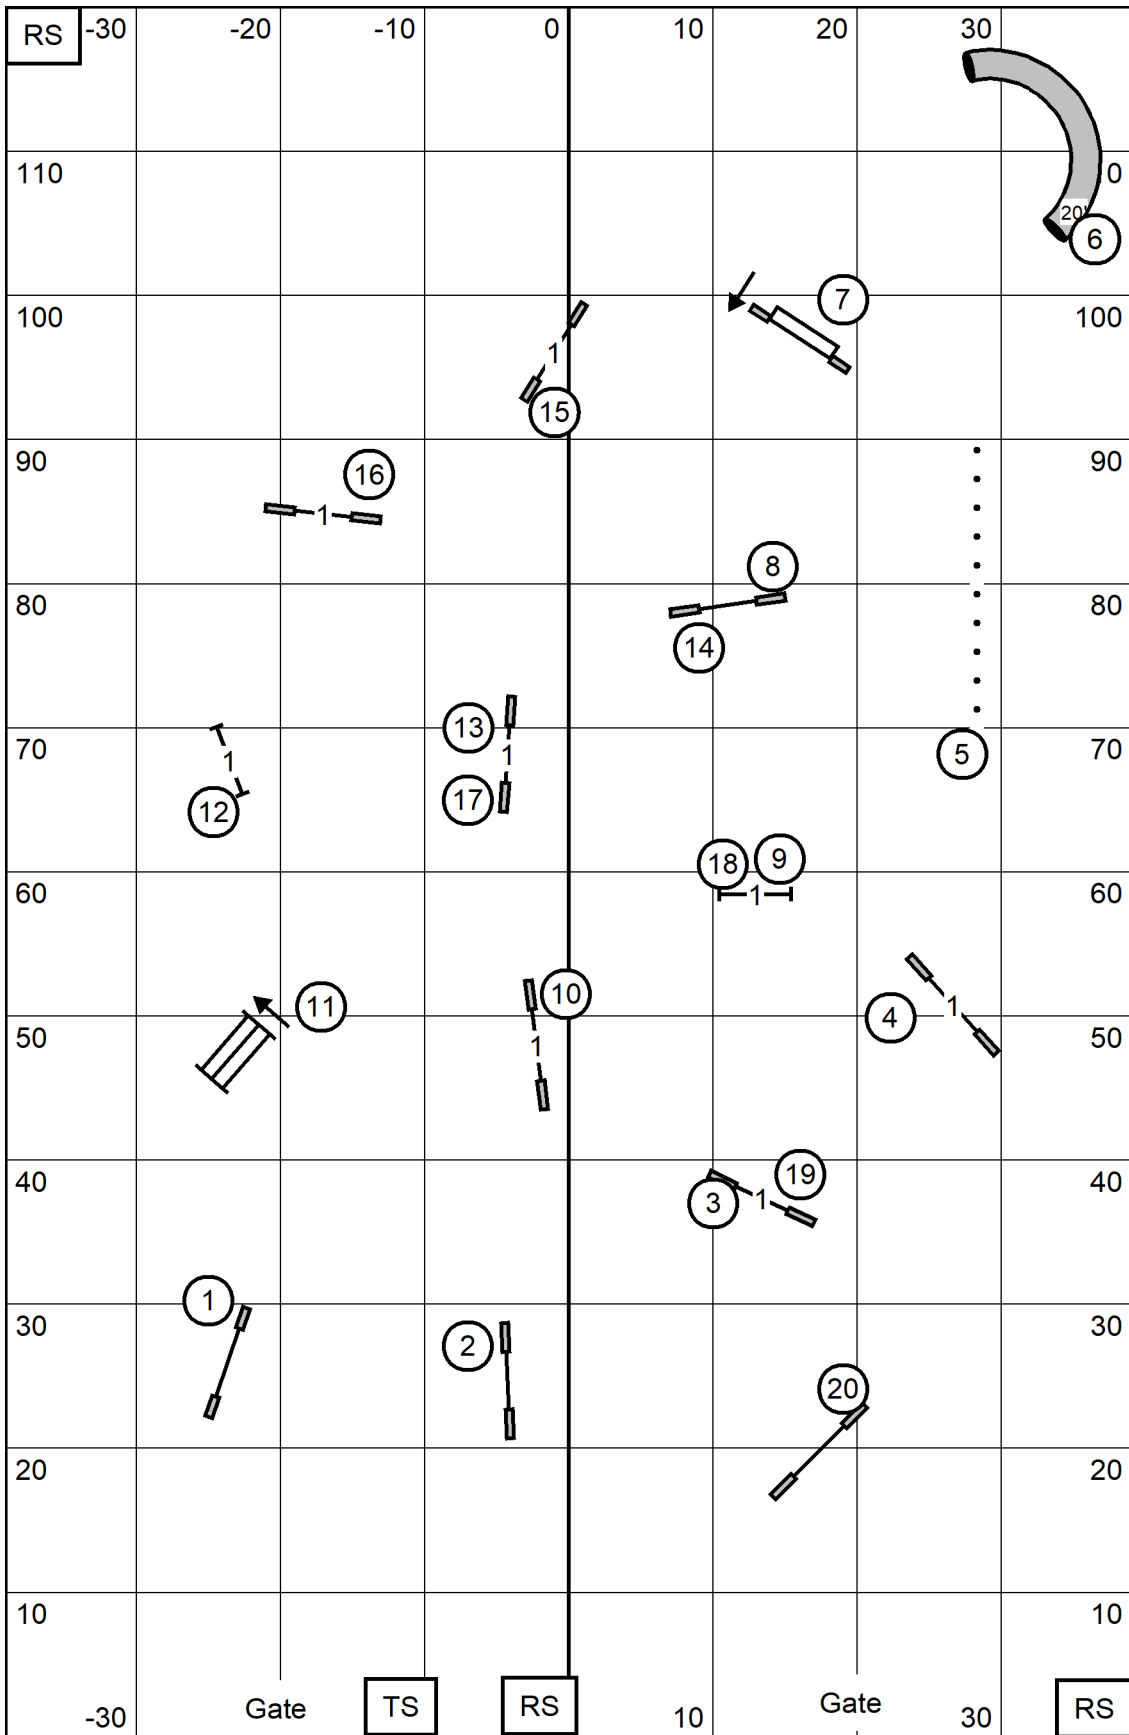

Central Virginia Agility Club
 June 23, 2024* Indoors on Turf 78' X 120'
 EX/MAS Standard
 Lynn Morgan

Central Virginia Agility Club
 June 23, 2024* Indoors on Turf 78' X 120'
 Novice JWW
 Lynn Morgan

Central Virginia Agility Club
 June 23, 2024* Indoors on Turf 78' X 120'
 Novice Standard
 Lynn Morgan

Central Virginia Agility Club
 June 23, 2024* Indoors on Turf 78' X 120'
 Open JWW
 Lynn Morgan

Central Virginia Agility Club
 June 23, 2024* Indoors on Turf 78' X 120'
 Open Standard
 Lynn Morgan

Central Virginia Agility Club
 June 23, 2024* Indoors on Turf 78' X 120'
 Time To Beat
 Lynn Morgan

Central Virginia Agility Club
 June 23, 2024* Indoors on Turf 78' X 120'
 EX/MAS JWW
 Lynn Morgan