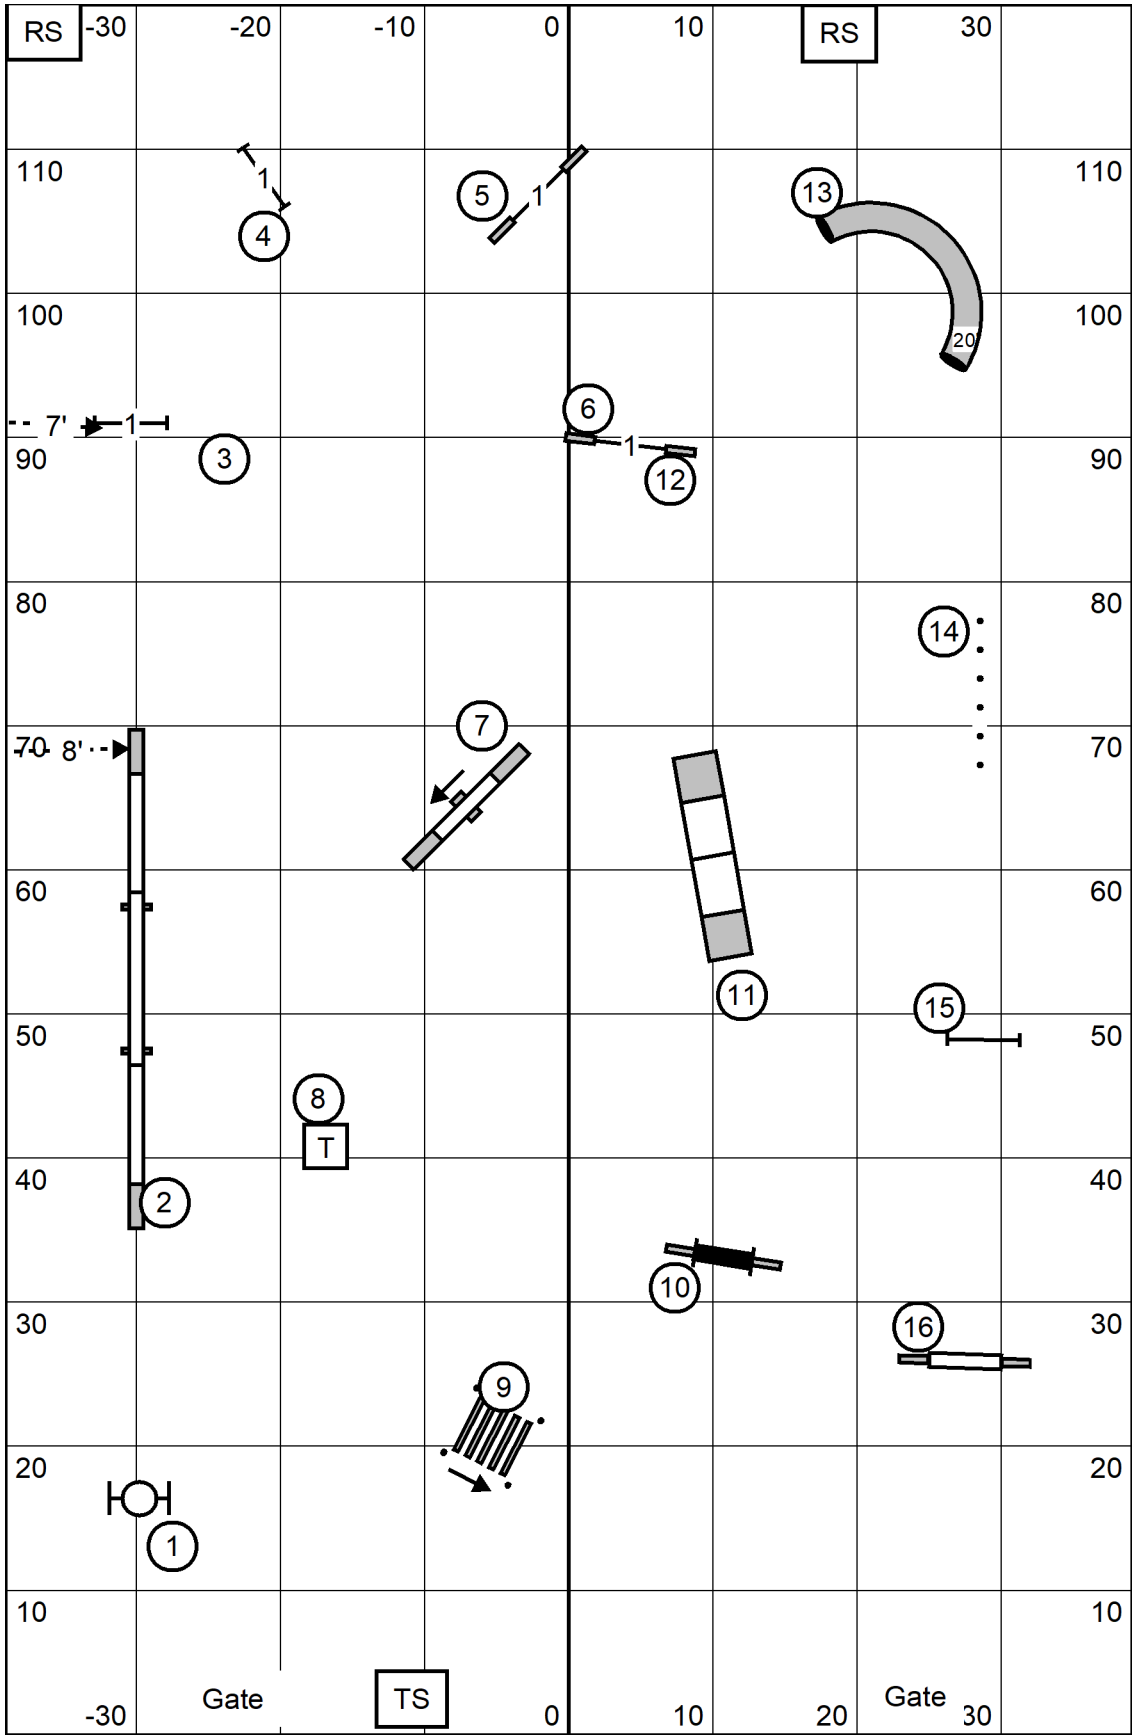

Central Virginia Agility Club
 June 23, 2024* Indoors on Turf 78' X 120'
 EX/MAS Standard
 Lynn Morgan

Central Virginia Agility Club
 June 23, 2024* Indoors on Turf 78' X 120'
 Novice JWW
 Lynn Morgan

Central Virginia Agility Club
 June 23, 2024* Indoors on Turf 78' X 120'
 Novice Standard
 Lynn Morgan

Central Virginia Agility Club
 June 23, 2024* Indoors on Turf 78' X 120'
 Open JWW
 Lynn Morgan

Central Virginia Agility Club
 June 23, 2024* Indoors on Turf 78' X 120'
 Open Standard
 Lynn Morgan

Central Virginia Agility Club
 June 23, 2024* Indoors on Turf 78' X 120'
 Time To Beat
 Lynn Morgan

Central Virginia Agility Club
 June 23, 2024* Indoors on Turf 78' X 120'
 EX/MAS JWW
 Lynn Morgan