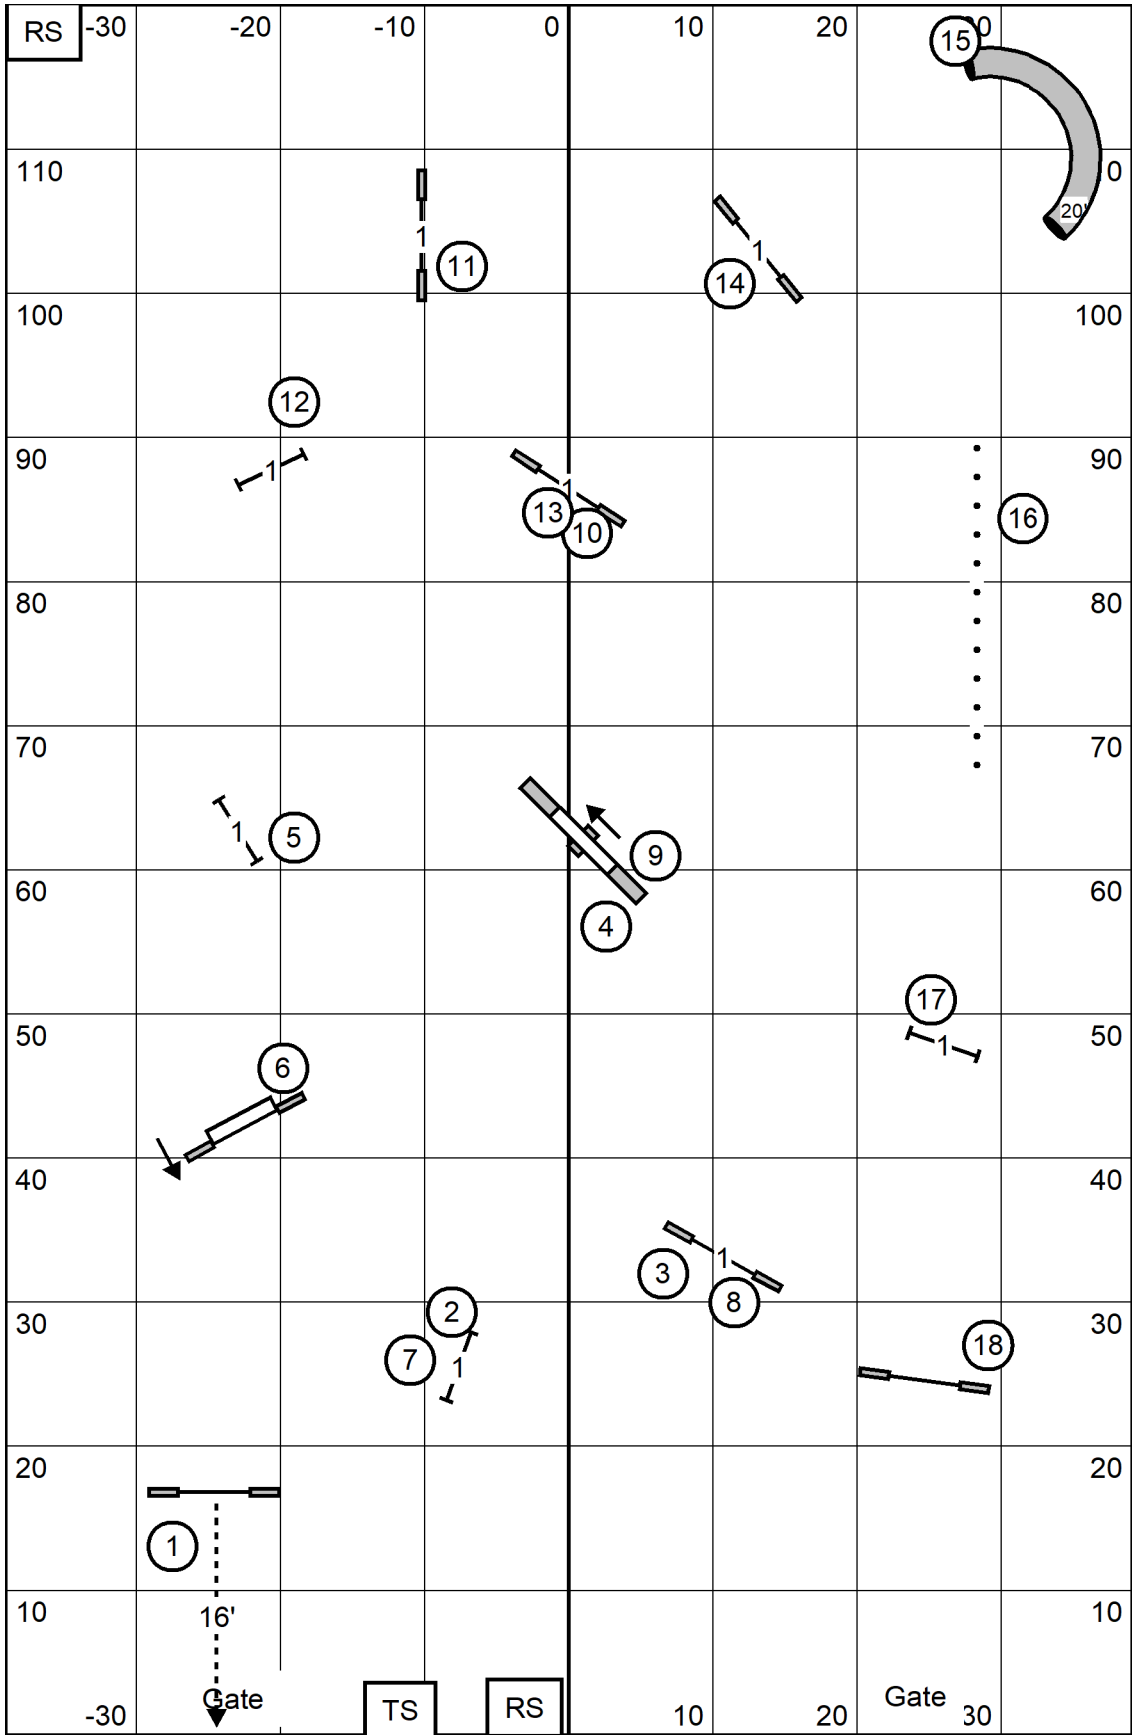

Central Virginia Agility Club
 June 23, 2024* Indoors on Turf 78' X 120'
 EX/MAS Standard
 Lynn Morgan

Central Virginia Agility Club
 June 23, 2024* Indoors on Turf 78' X 120'
 Novice JWW
 Lynn Morgan

Central Virginia Agility Club
 June 23, 2024* Indoors on Turf 78' X 120'
 Novice Standard
 Lynn Morgan

Central Virginia Agility Club
 June 23, 2024* Indoors on Turf 78' X 120'
 Open JWW
 Lynn Morgan

Central Virginia Agility Club
 June 23, 2024* Indoors on Turf 78' X 120'
 Open Standard
 Lynn Morgan

Central Virginia Agility Club
 June 23, 2024* Indoors on Turf 78' X 120'
 Time To Beat
 Lynn Morgan

Central Virginia Agility Club
 June 23, 2024* Indoors on Turf 78' X 120'
 EX/MAS JWW
 Lynn Morgan