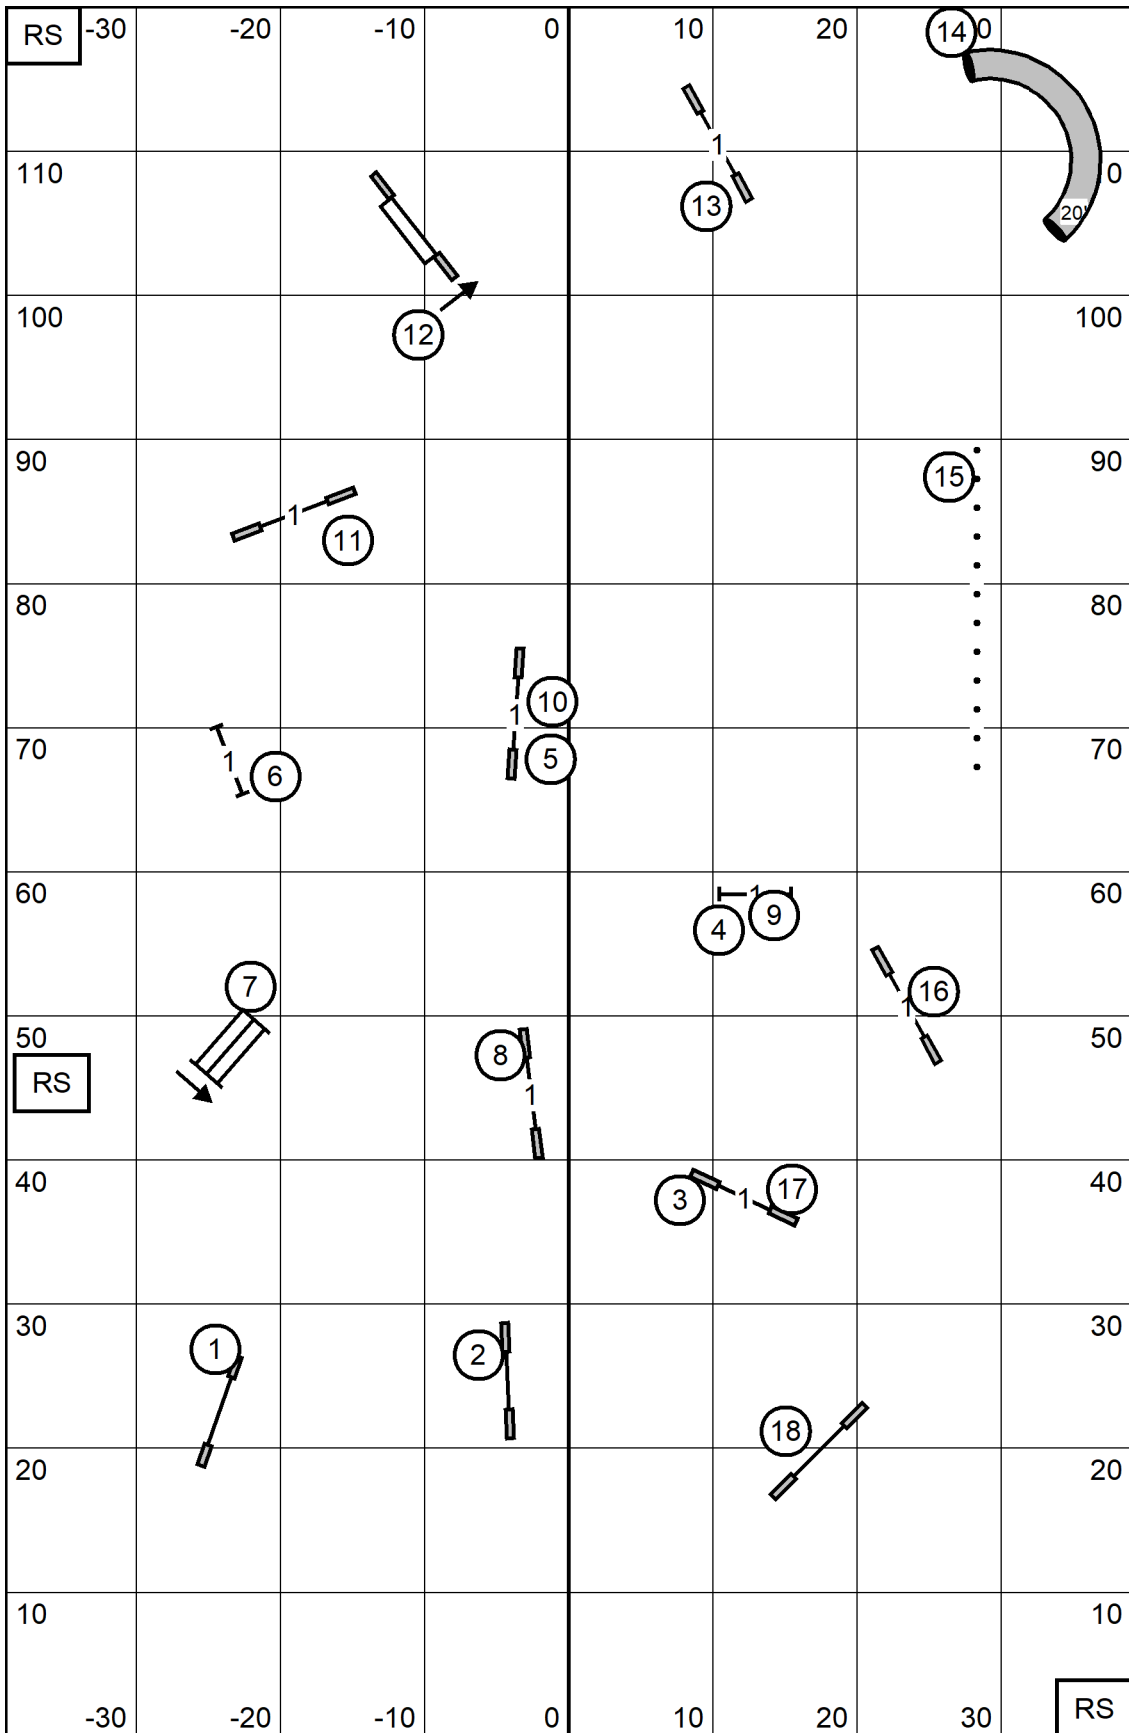

Central Virginia Agility Club
 June 23, 2024* Indoors on Turf 78' X 120'
 EX/MAS Standard
 Lynn Morgan

Central Virginia Agility Club
 June 23, 2024* Indoors on Turf 78' X 120'
 Novice JWW
 Lynn Morgan

Central Virginia Agility Club
 June 23, 2024* Indoors on Turf 78' X 120'
 Novice Standard
 Lynn Morgan

Central Virginia Agility Club
 June 23, 2024* Indoors on Turf 78' X 120'
 Open JWW
 Lynn Morgan

Central Virginia Agility Club
 June 23, 2024* Indoors on Turf 78' X 120'
 Open Standard
 Lynn Morgan

Central Virginia Agility Club
 June 23, 2024* Indoors on Turf 78' X 120'
 Time To Beat
 Lynn Morgan

Central Virginia Agility Club
 June 23, 2024* Indoors on Turf 78' X 120'
 EX/MAS JWW
 Lynn Morgan