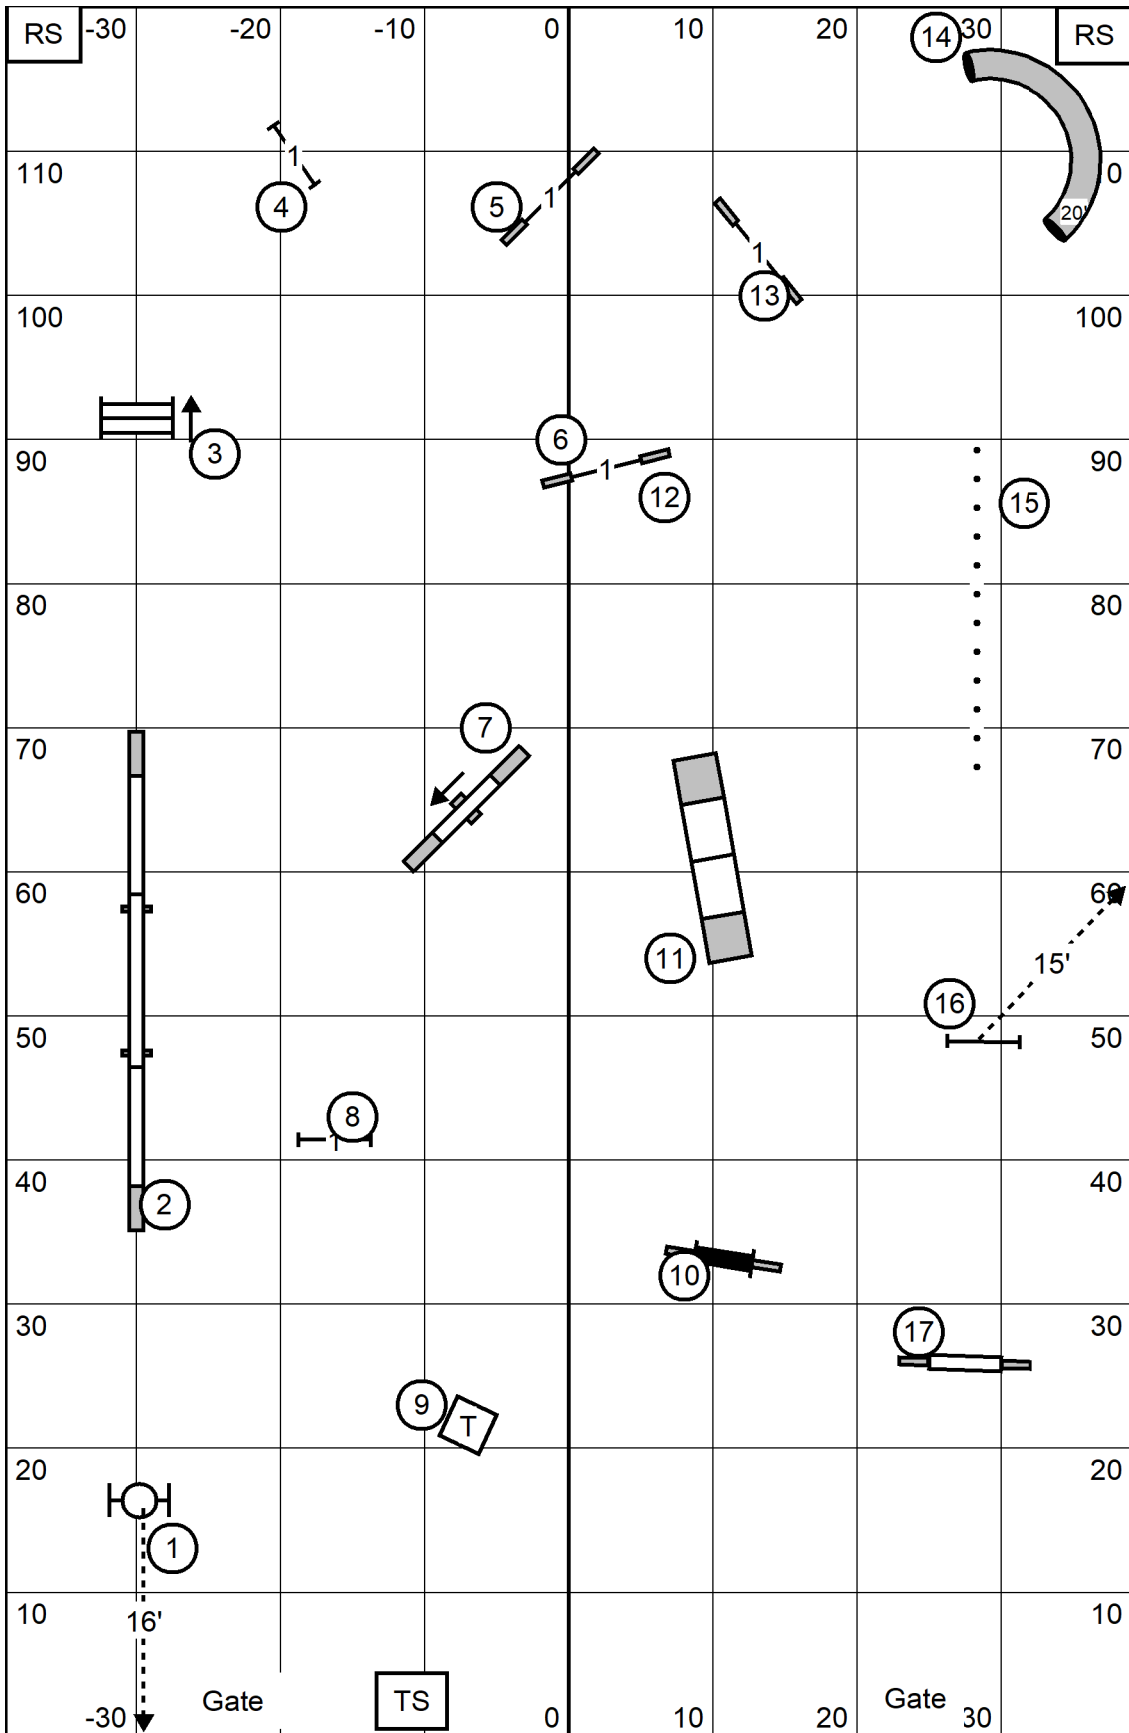

Central Virginia Agility Club
 June 23, 2024* Indoors on Turf 78' X 120'
 EX/MAS Standard
 Lynn Morgan

Central Virginia Agility Club
 June 23, 2024* Indoors on Turf 78' X 120'
 Novice JWW
 Lynn Morgan

Central Virginia Agility Club
 June 23, 2024* Indoors on Turf 78' X 120'
 Novice Standard
 Lynn Morgan

Central Virginia Agility Club
 June 23, 2024* Indoors on Turf 78' X 120'
 Open JWW
 Lynn Morgan

Central Virginia Agility Club
 June 23, 2024* Indoors on Turf 78' X 120'
 Open Standard
 Lynn Morgan

Central Virginia Agility Club
 June 23, 2024* Indoors on Turf 78' X 120'
 Time To Beat
 Lynn Morgan

Central Virginia Agility Club
 June 23, 2024* Indoors on Turf 78' X 120'
 EX/MAS JWW
 Lynn Morgan