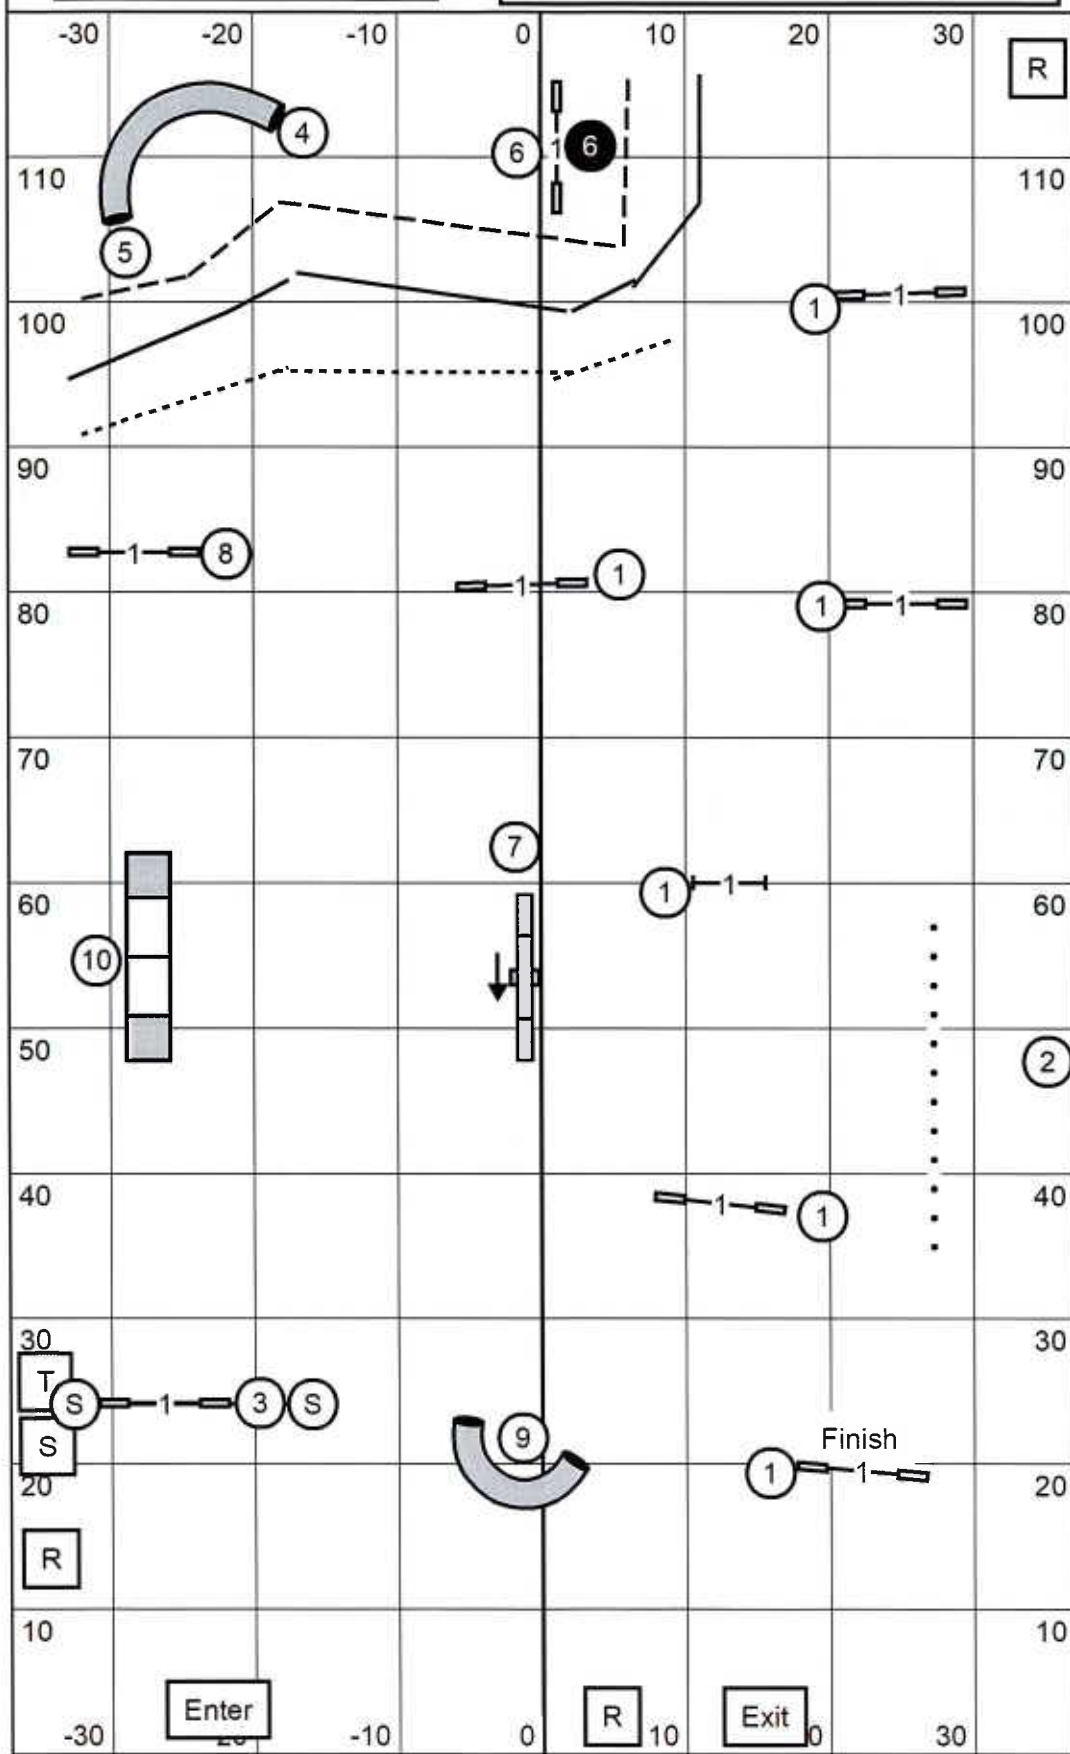

FAST  
 Saturday, 9/7/24  
 Central Virginia Agility Club  
 Jill C. Roberts

E/M Send: 5-6-4, outer dotted line until dog lands 6 then dashed line to 4.  
 Open Send: 5-6 or dark6-4, solid line  
 Novice Send: 5-6 or dark6-4, dashed line

40

R

30

T

S

10

10

-30