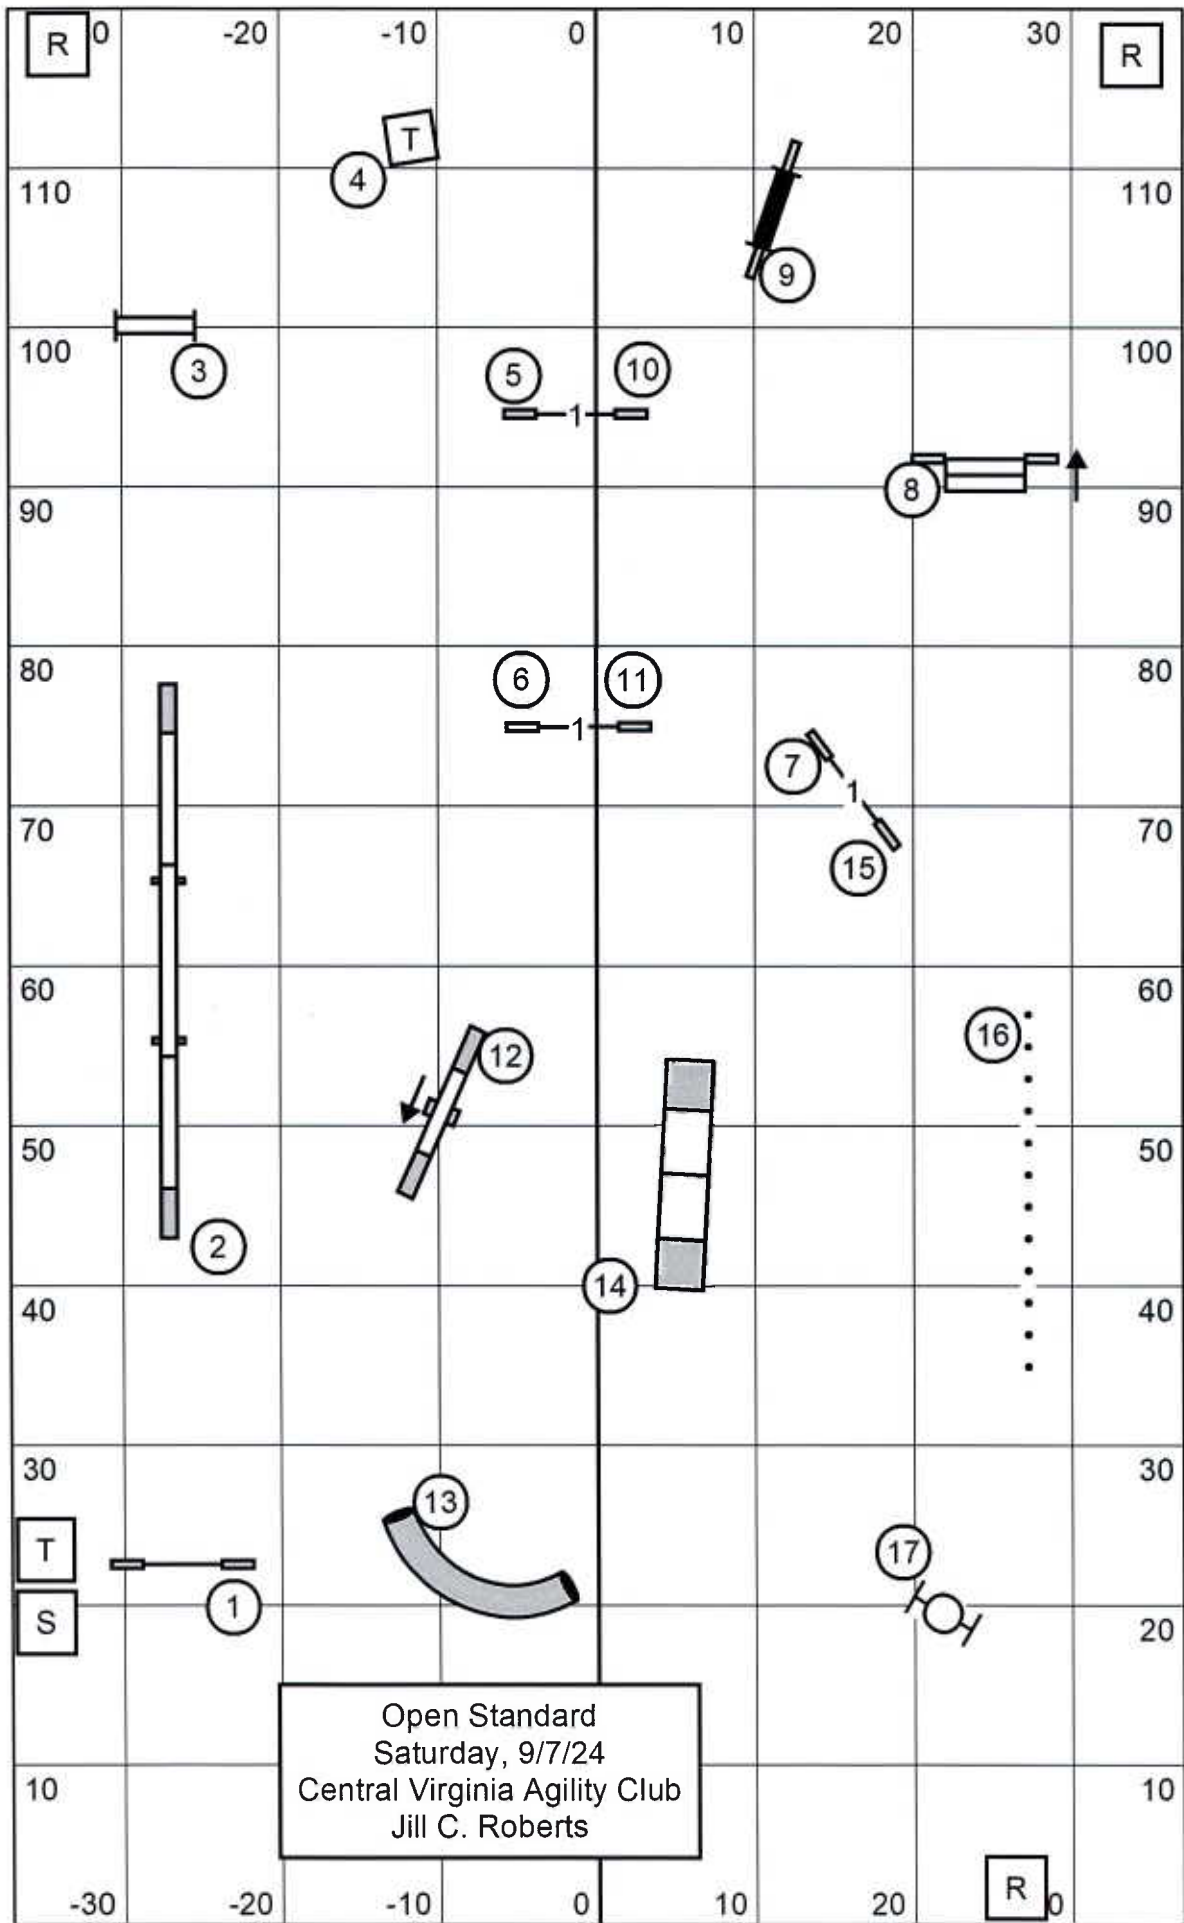

FAST  
 Saturday, 9/7/24  
 Central Virginia Agility Club  
 Jill C. Roberts

E/M Send: 5-6-4, outer dotted line until dog lands 6 then dashed line to 4.  
 Open Send: 5-6 or dark6-4, solid line  
 Novice Send: 5-6 or dark6-4, dashed line

Open JWW  
 Saturday, 9/7/24  
 Central Virginia Agility Club  
 Jill C. Roberts

140  
 R

R

100

100

90

90

80

80

70

70

60

60

50

50

40

40

R

30

T

S

10

10

-30