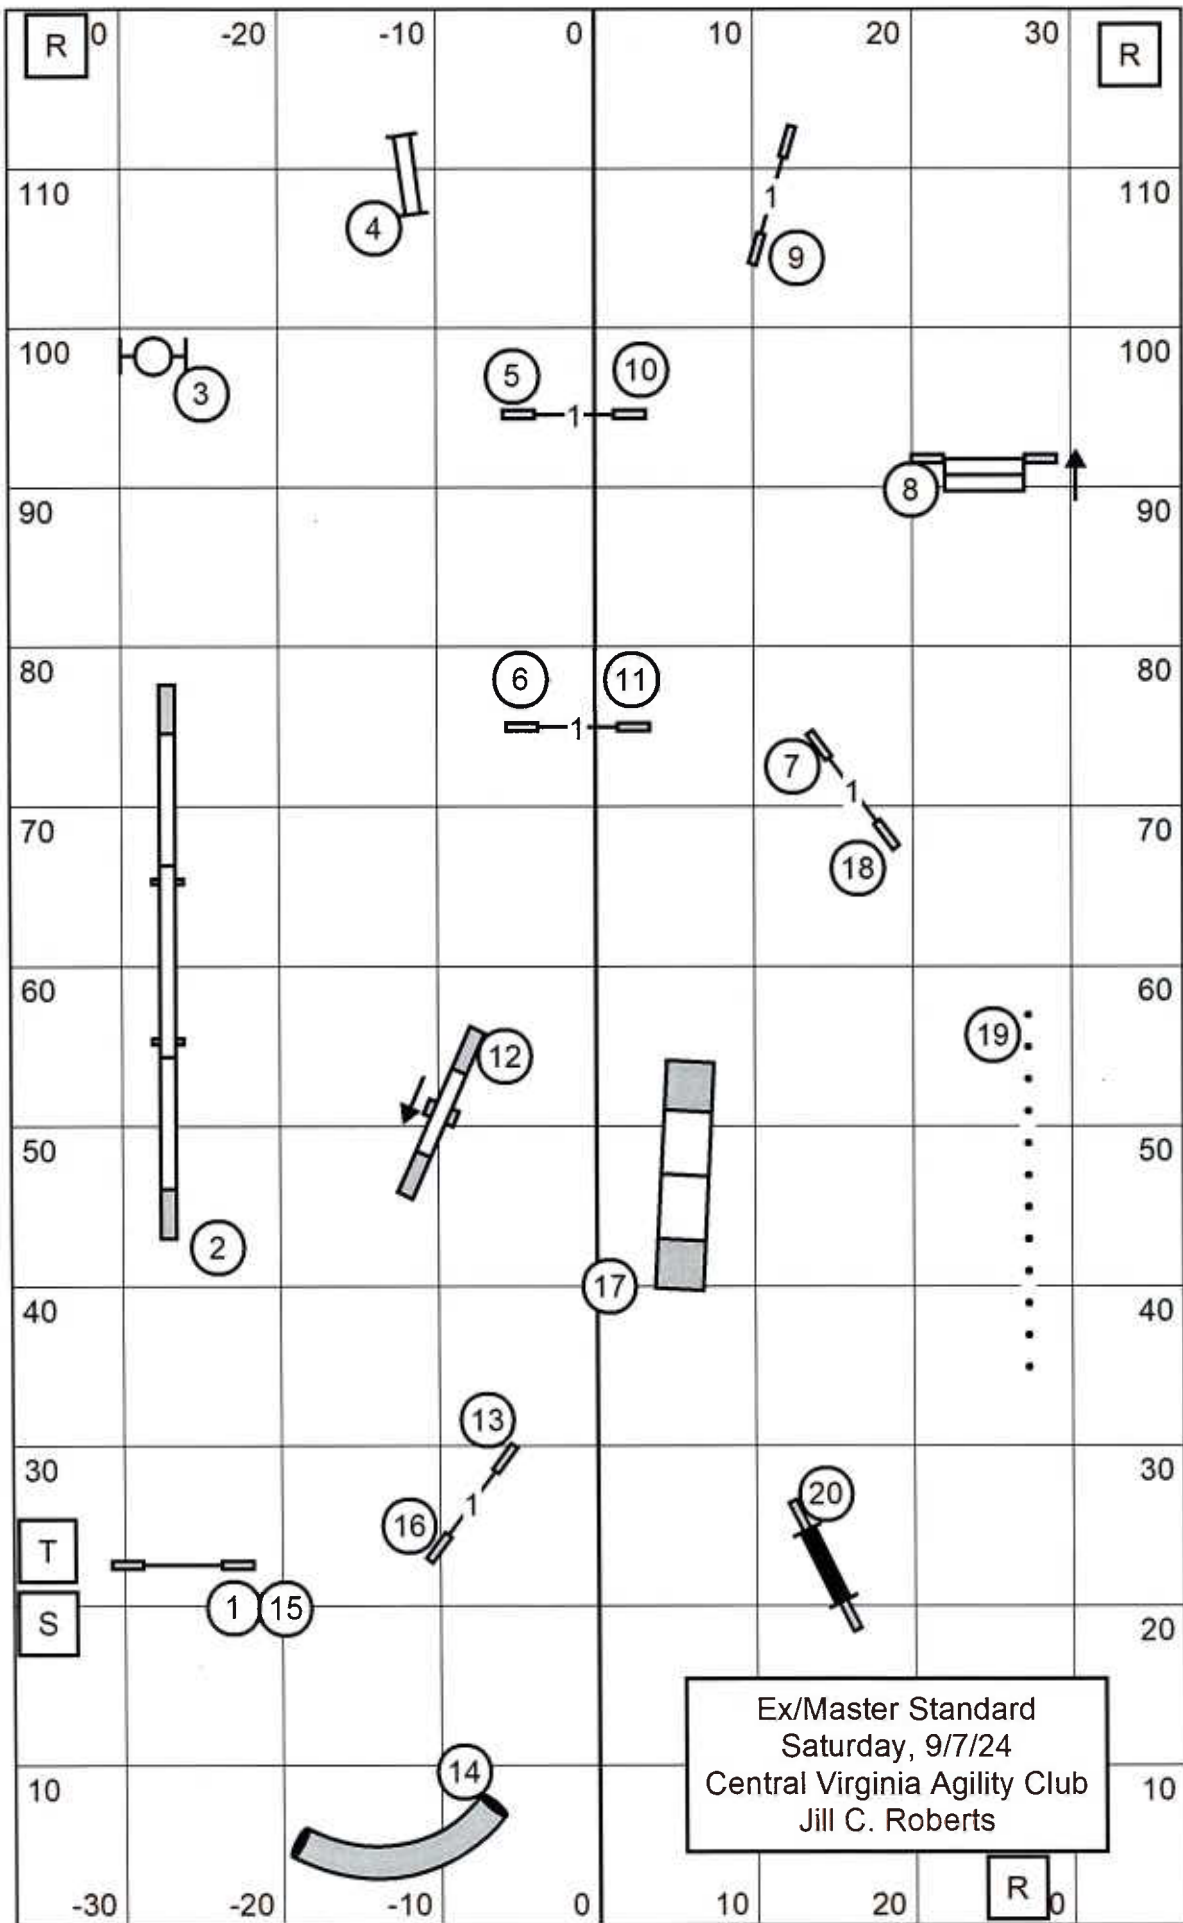

FAST  
 Saturday, 9/7/24  
 Central Virginia Agility Club  
 Jill C. Roberts

E/M Send: 5-6-4, outer dotted line until dog lands 6 then dashed line to 4.  
 Open Send: 5-6 or dark6-4, solid line  
 Novice Send: 5-6 or dark6-4, dashed line

Open JWW  
 Saturday, 9/7/24  
 Central Virginia Agility Club  
 Jill C. Roberts

140  
 R

R

100

100

90

90

80

80

70

70

60

60

50

50

40

40

R

30

T

S

10

10

-30