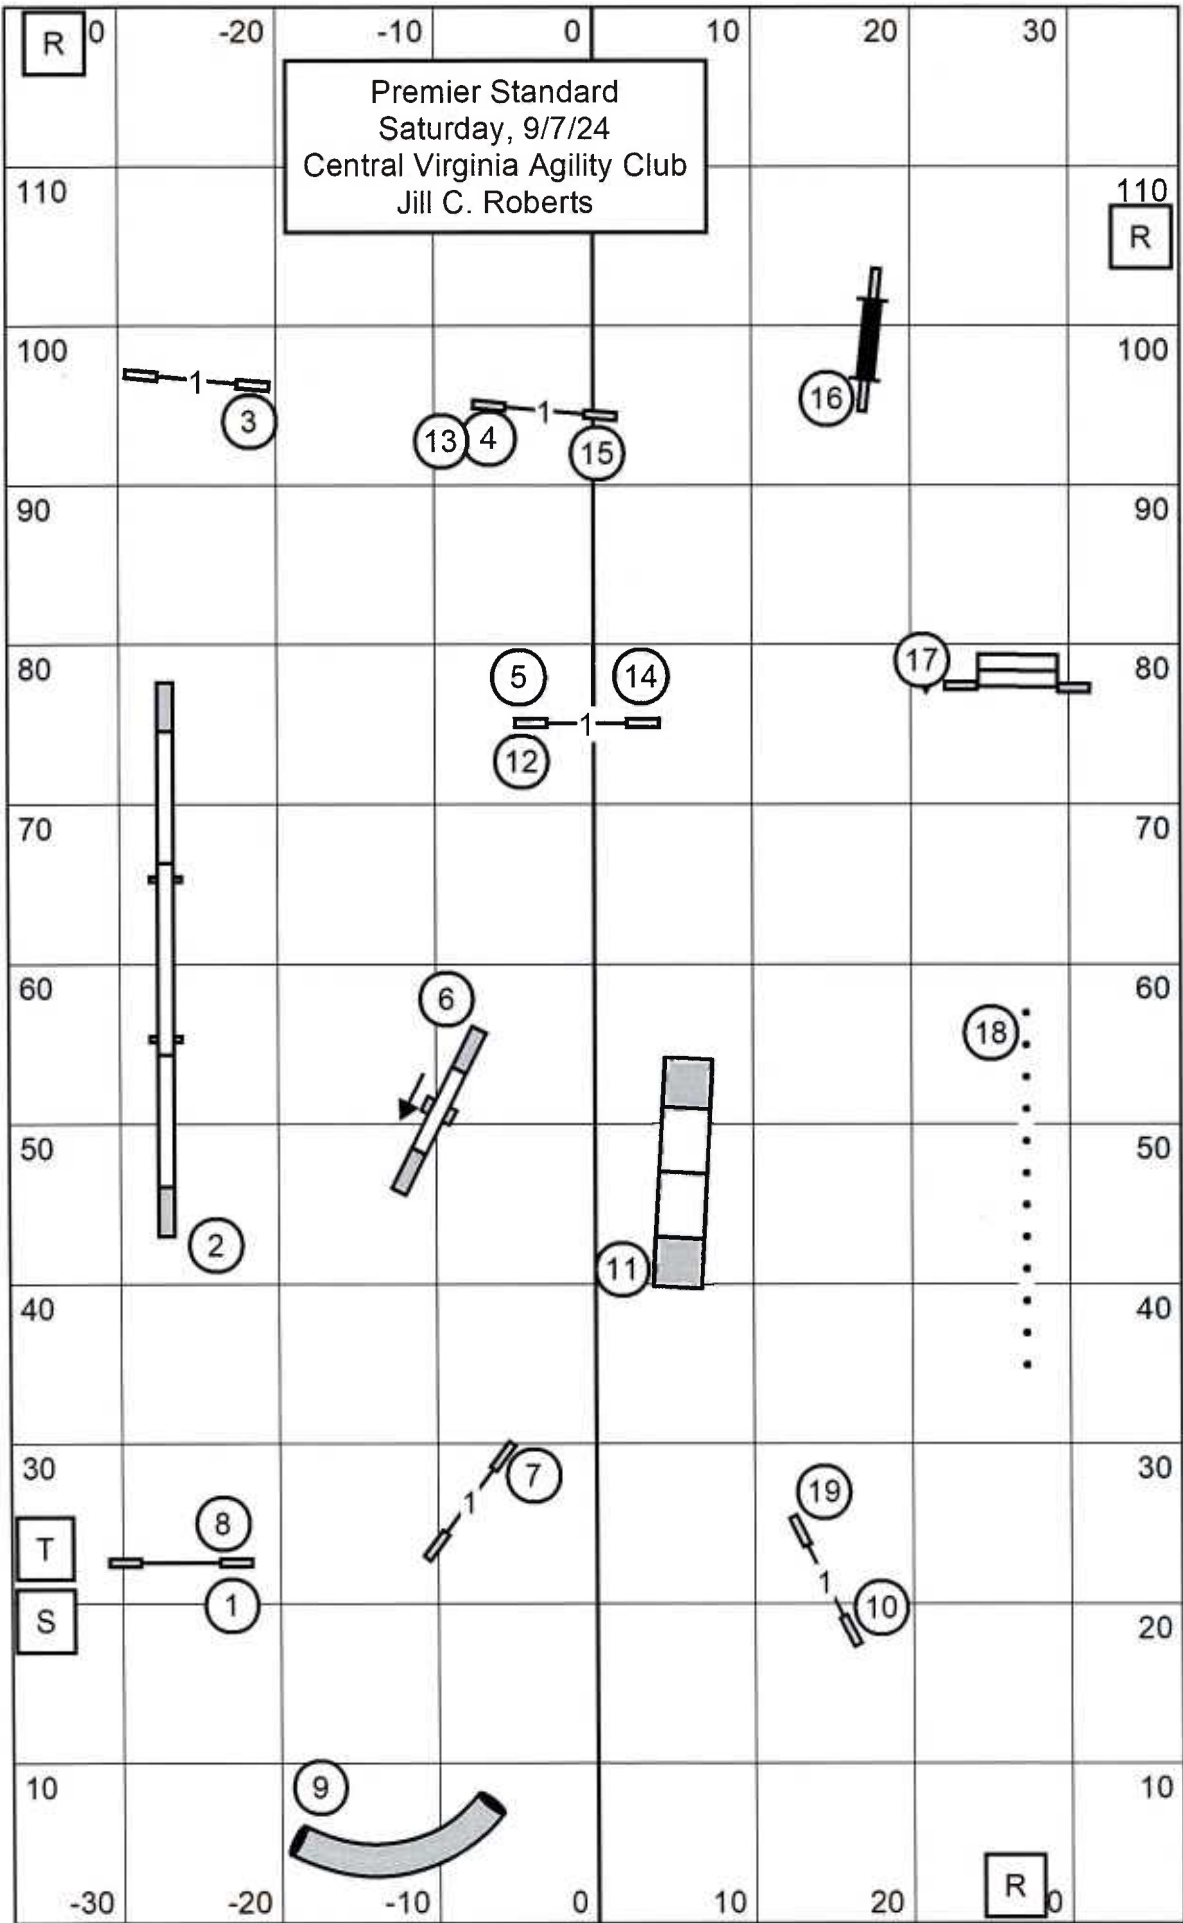

FAST  
 Saturday, 9/7/24  
 Central Virginia Agility Club  
 Jill C. Roberts

E/M Send: 5-6-4, outer dotted line until dog lands 6 then dashed line to 4.  
 Open Send: 5-6 or dark6-4, solid line  
 Novice Send: 5-6 or dark6-4, dashed line

Open JWW  
 Saturday, 9/7/24  
 Central Virginia Agility Club  
 Jill C. Roberts

140  
 R

R

100

100

90

90

80

80

70

70

60

60

50

50

40

40

R

30

T

S

10

10

-30