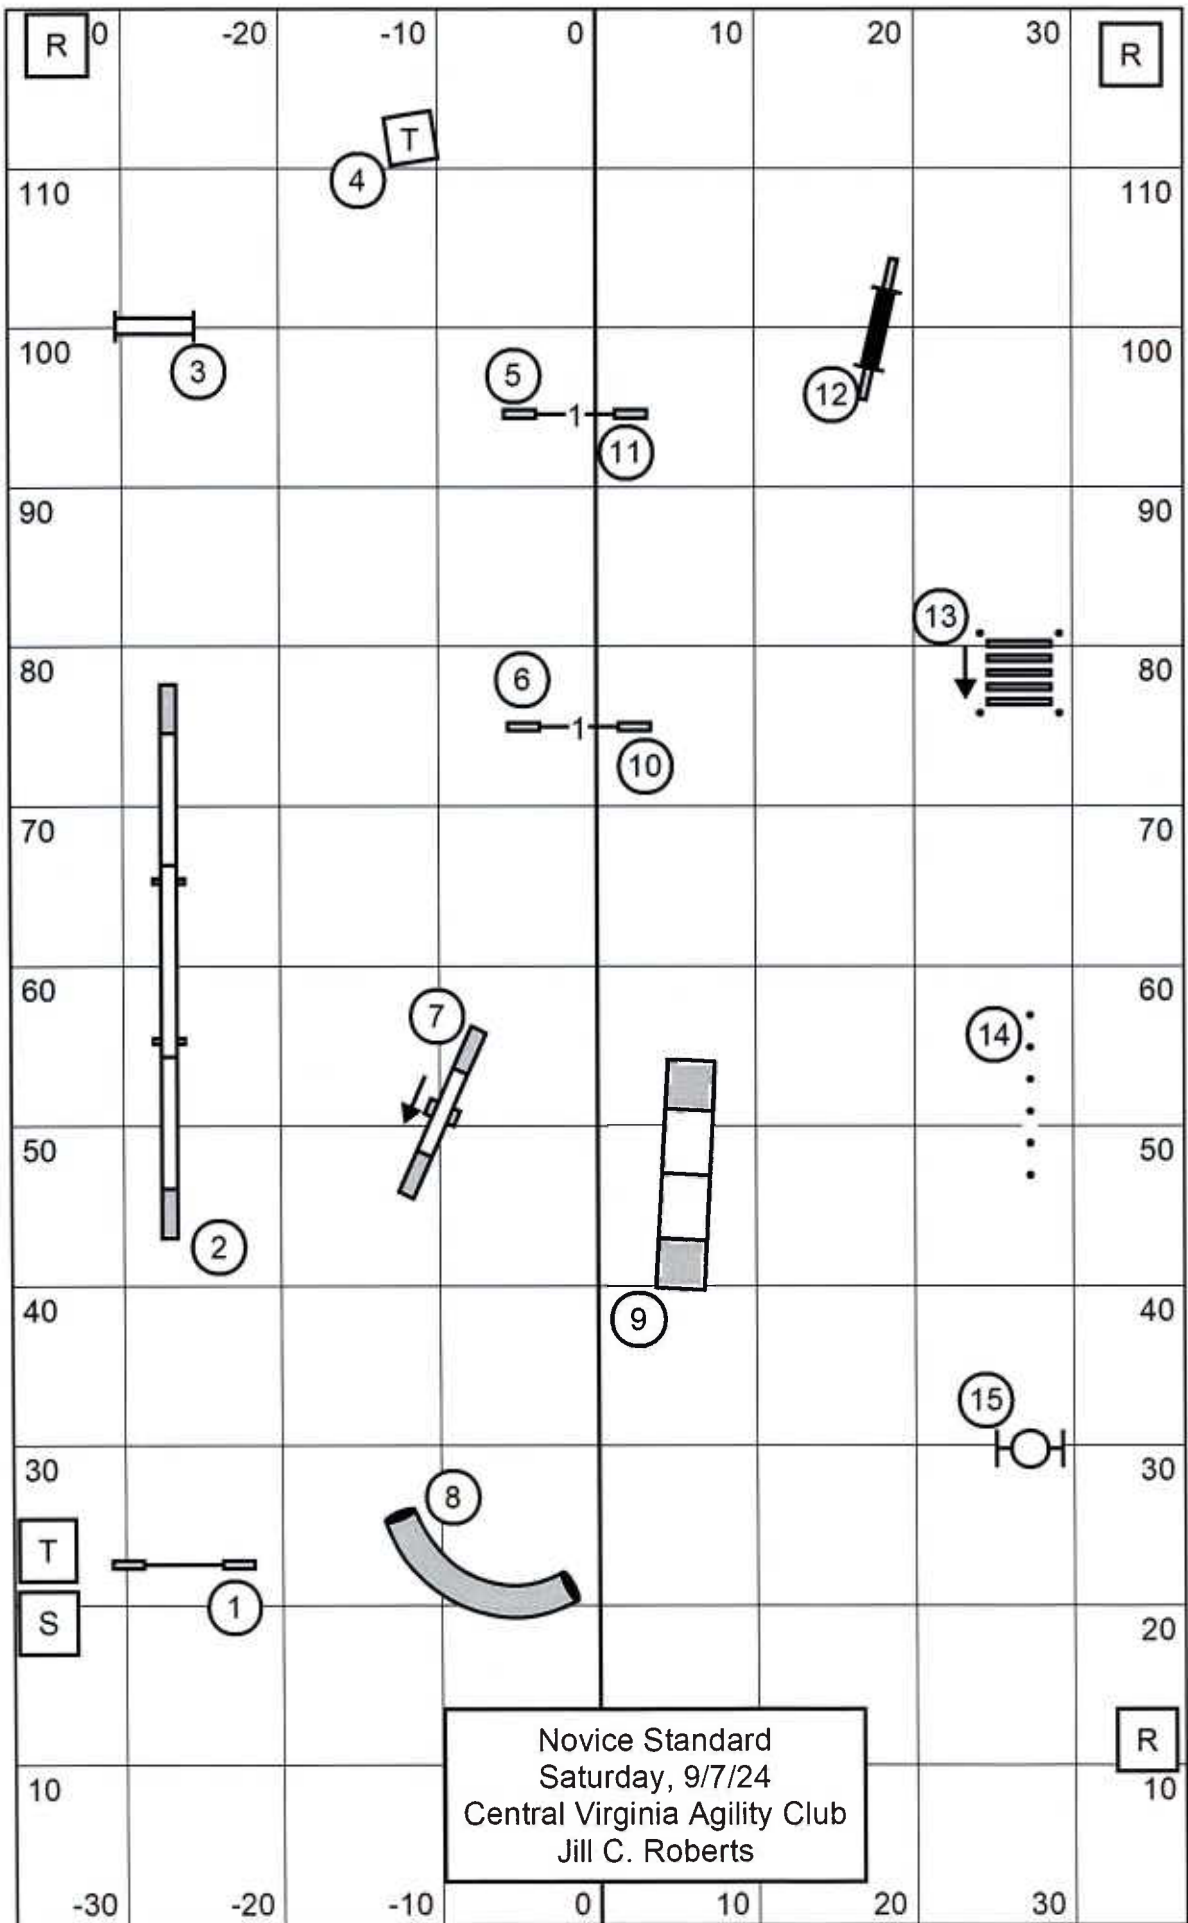

FAST  
 Saturday, 9/7/24  
 Central Virginia Agility Club  
 Jill C. Roberts

E/M Send: 5-6-4, outer dotted line until dog lands 6 then dashed line to 4.  
 Open Send: 5-6 or dark6-4, solid line  
 Novice Send: 5-6 or dark6-4, dashed line

Open JWW  
 Saturday, 9/7/24  
 Central Virginia Agility Club  
 Jill C. Roberts

140  
 R

R

100

100

90

90

80

80

70

70

60

60

50

50

40

40

R

30

T

S

10

10

-30