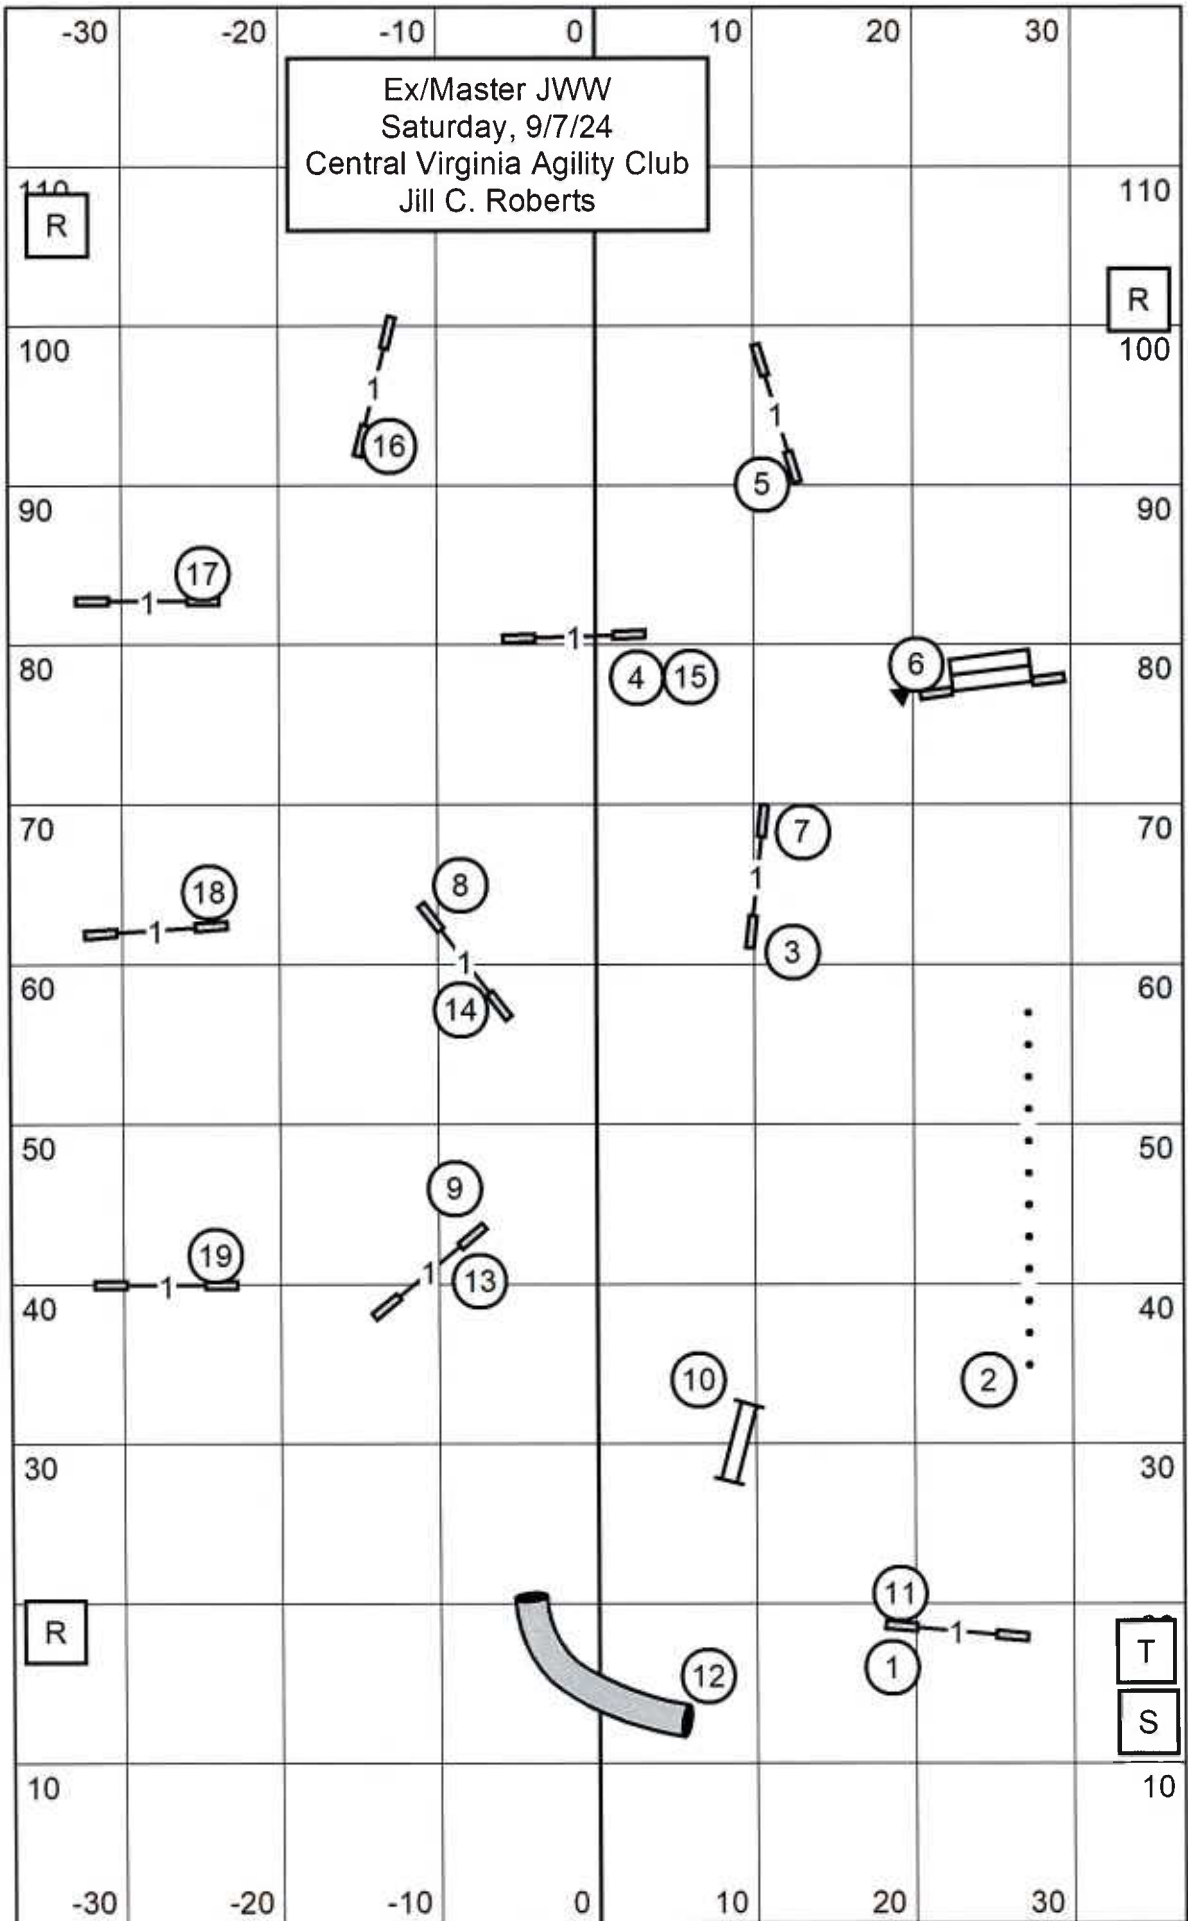

FAST  
 Saturday, 9/7/24  
 Central Virginia Agility Club  
 Jill C. Roberts

E/M Send: 5-6-4, outer dotted line until dog lands 6 then dashed line to 4.  
 Open Send: 5-6 or dark6-4, solid line  
 Novice Send: 5-6 or dark6-4, dashed line

Open JWW  
 Saturday, 9/7/24  
 Central Virginia Agility Club  
 Jill C. Roberts

140  
 R

R

100

100

90

90

80

80

70

70

60

60

50

50

40

40

R

30

T

S

10

10

-30