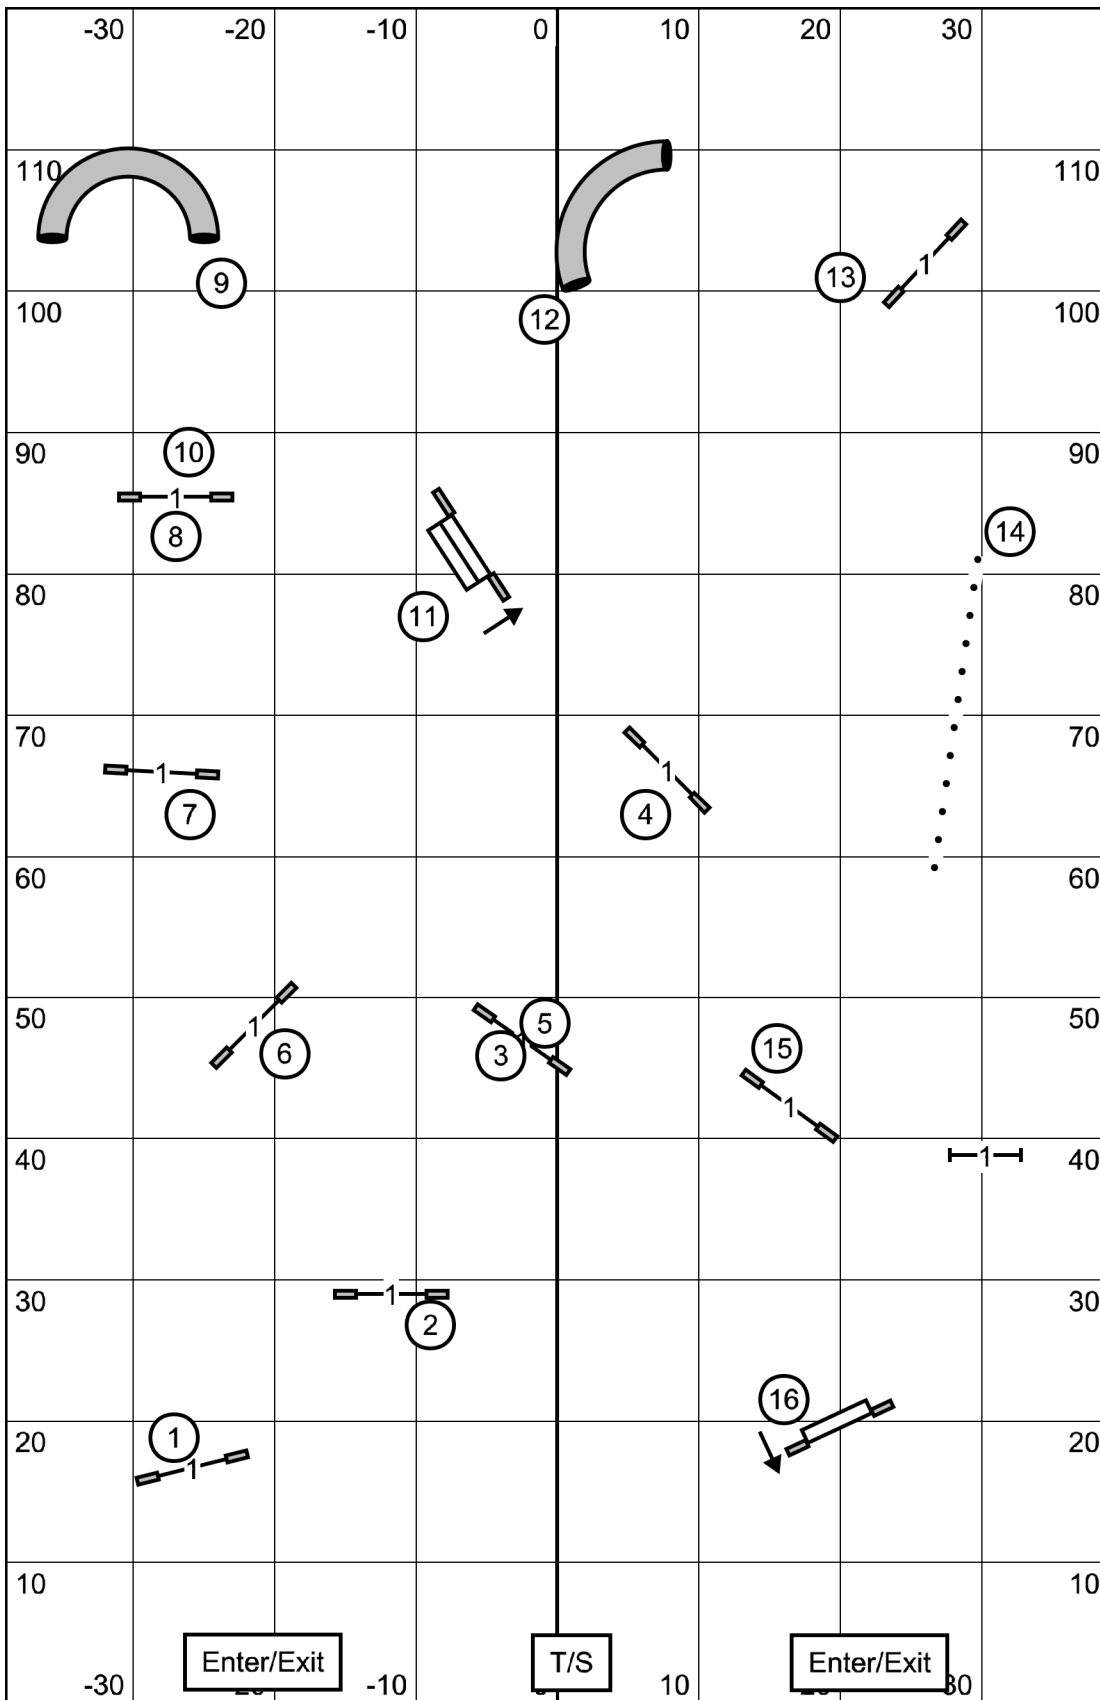

Central Virginia Agility Club
Open JWW
Saturday June 21, 2025
Judge: Jan Skurzynski