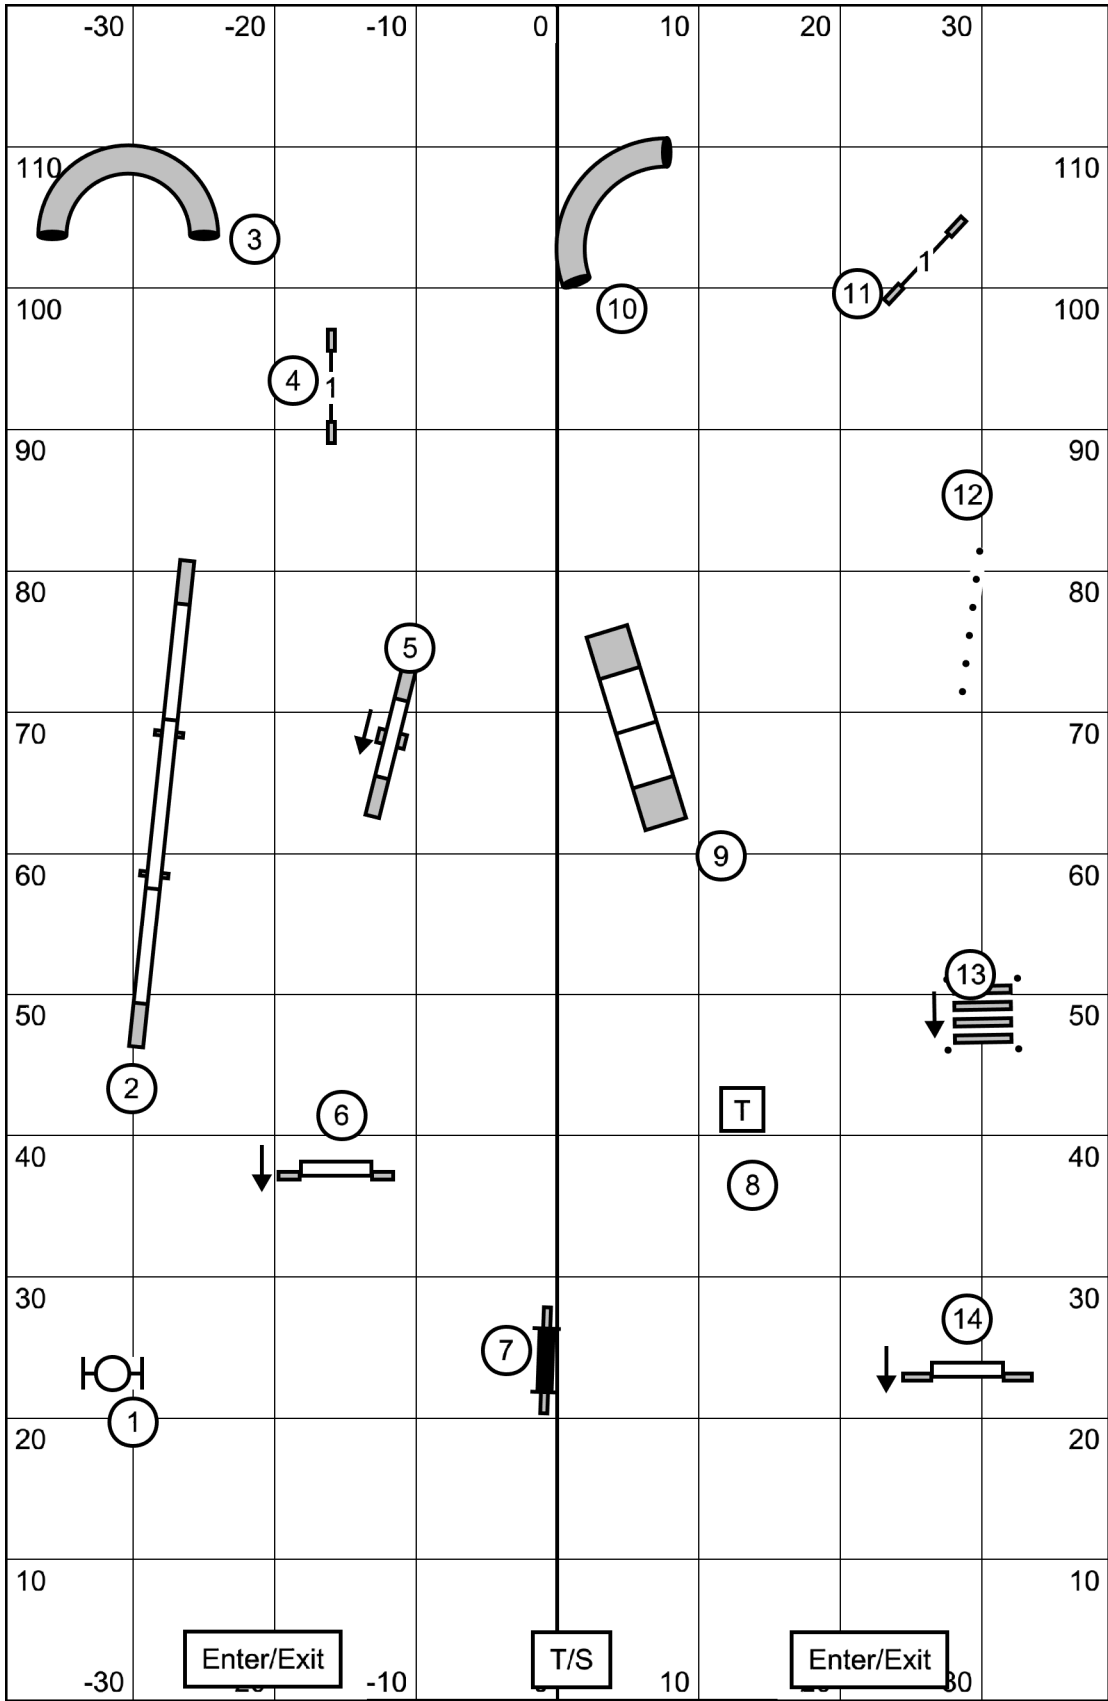

Central Virginia Agility Club
Novice Standard
Saturday June 21, 2025
Judge: Jan Skurzynski