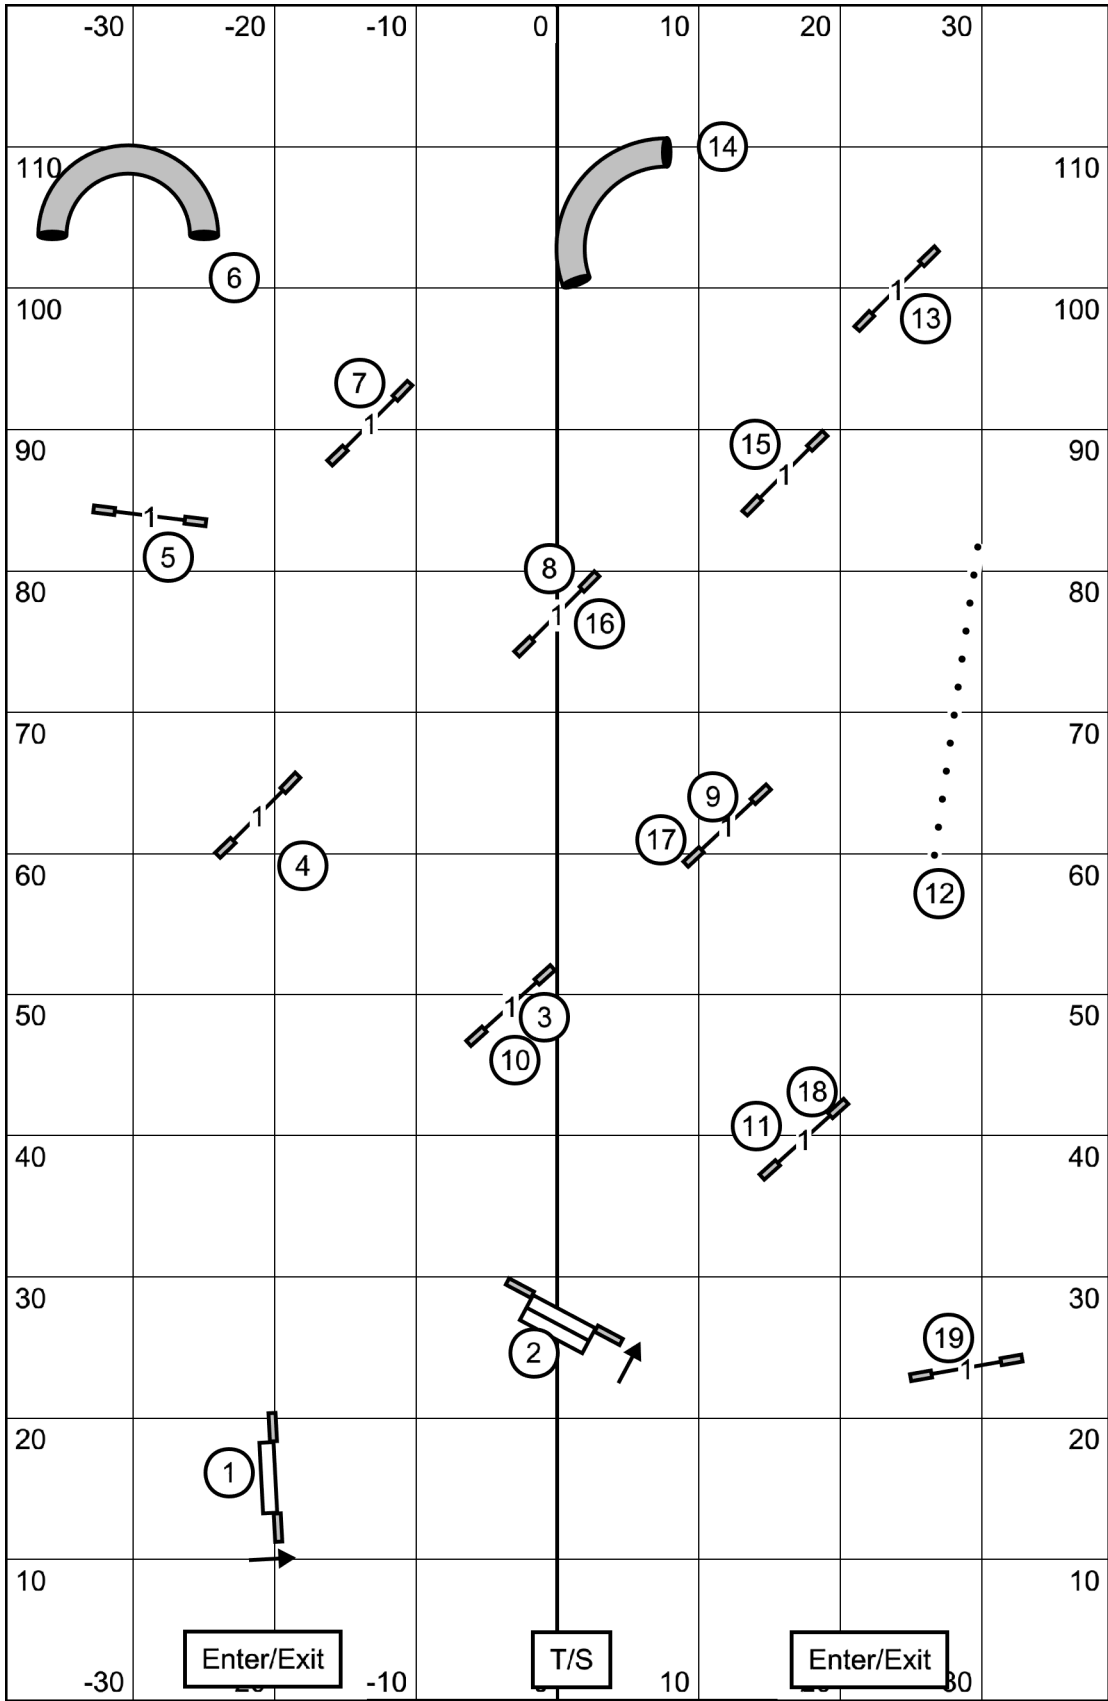

Central Virginia Agility Club
Master/Excellent JWW
Saturday June 21, 2025
Judge: Jan Skurzynski