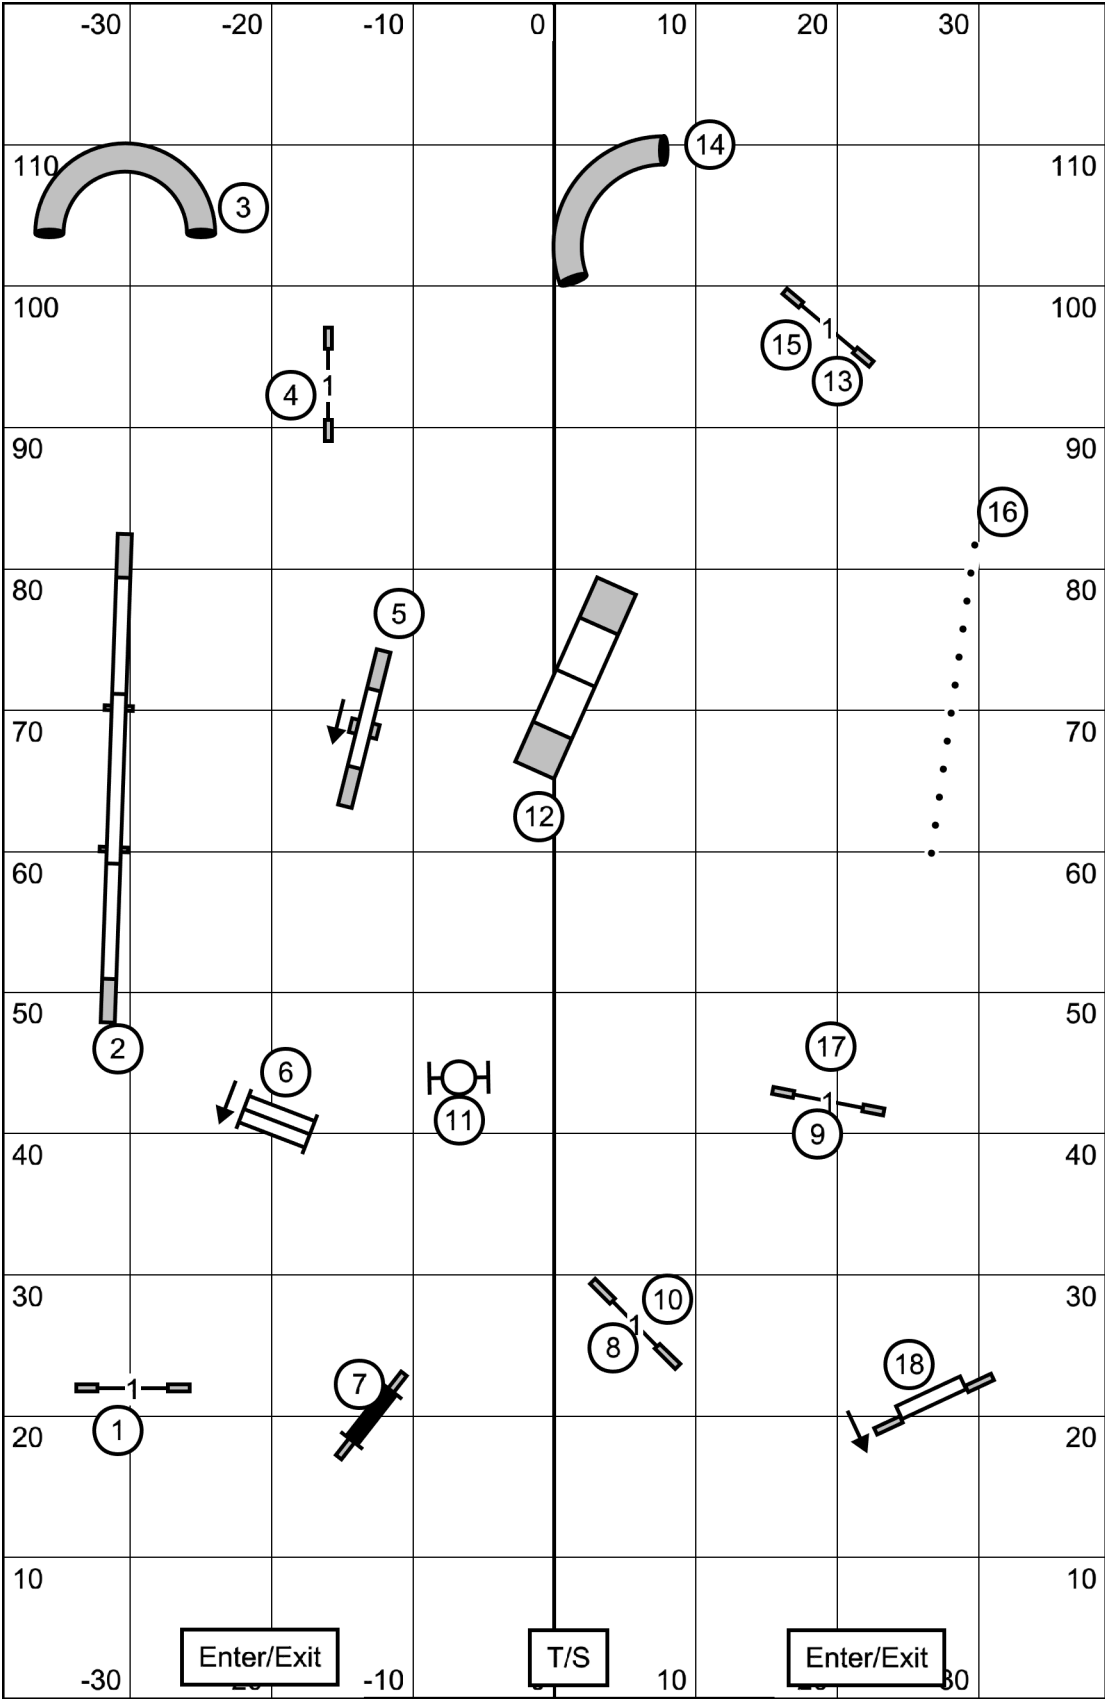

Central Virginia Agility Club
Master/Excellent Standard
Saturday June 21, 2025
Judge: Jan Skurzynski