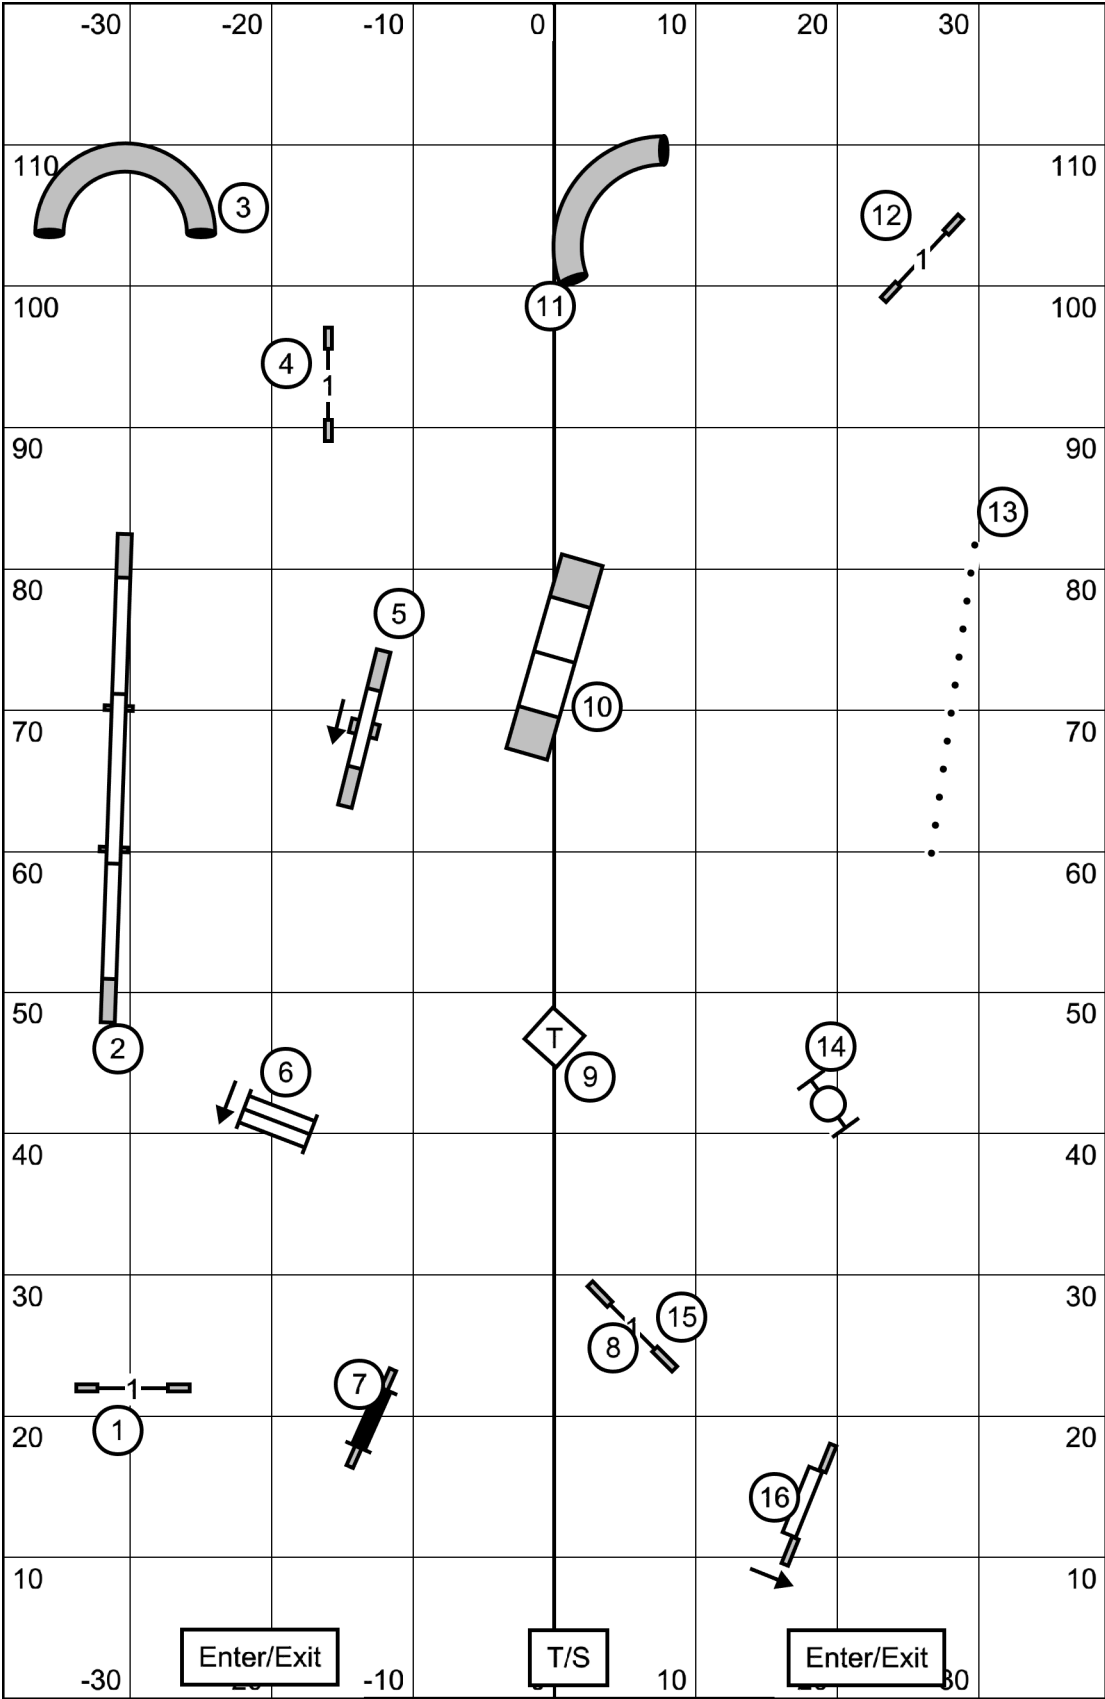

Central Virginia Agility Club
Open Standard
Saturday June 21, 2025
Judge: Jan Skurzynski