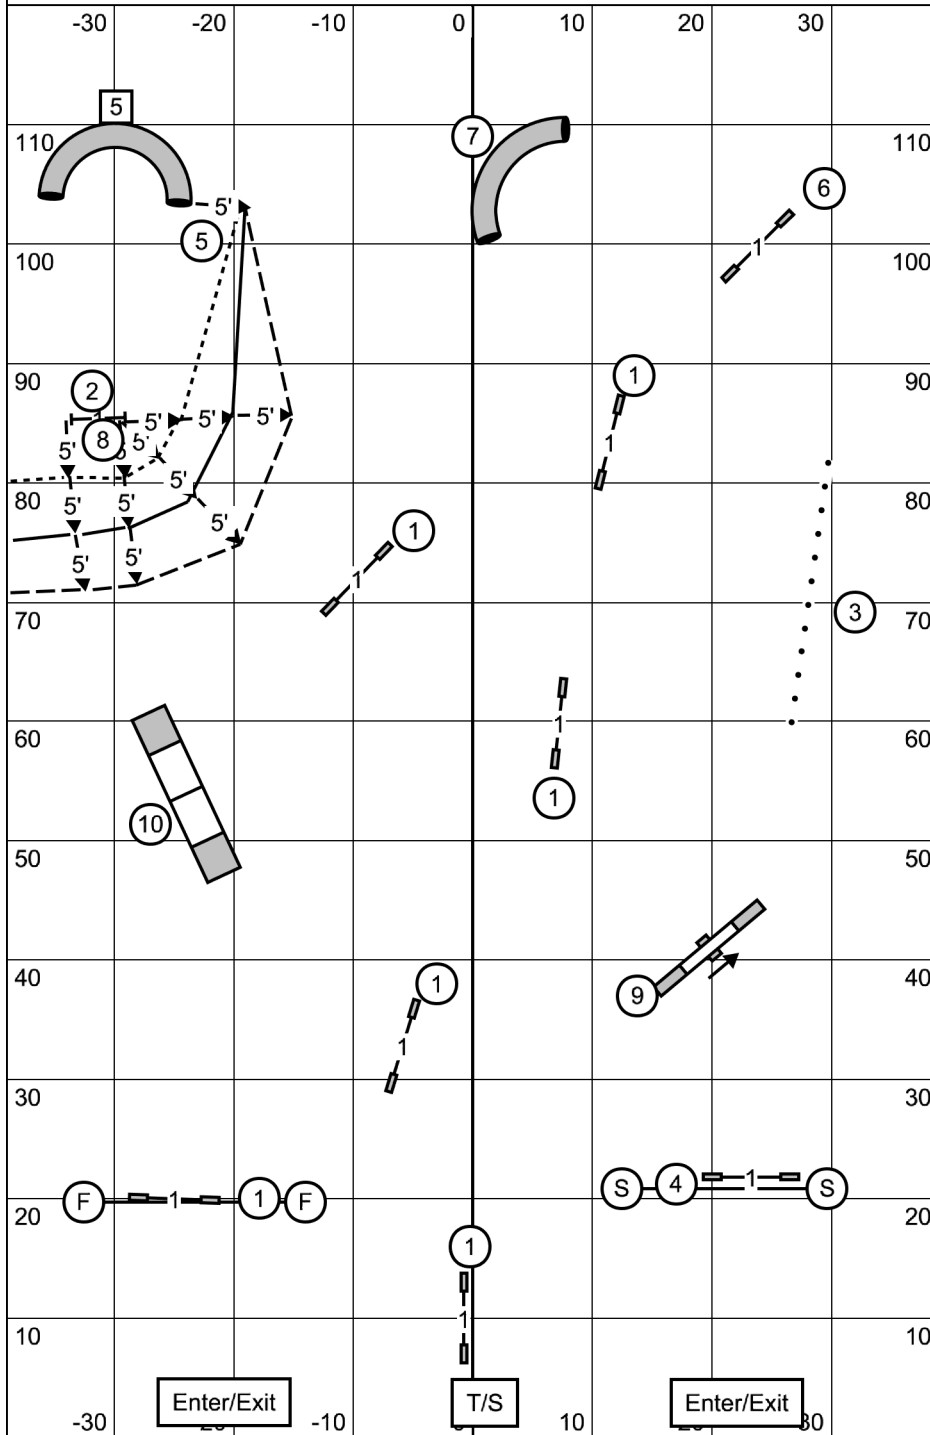

M/E Send = 8+5+2=15+20pt Bonus = 35pts, 60 to Q  
 Open Send = 8+5=13+20pt Bonus =33pts, 55 to Q  
 Novice Send = 8+5=13+20pt Bonus =33pts, 50 to Q

M/E Send = (8)(5)(2) dashed line  
 Open Send = (8)(5) solid line  
 Novice Send = (8)(5) dotted line