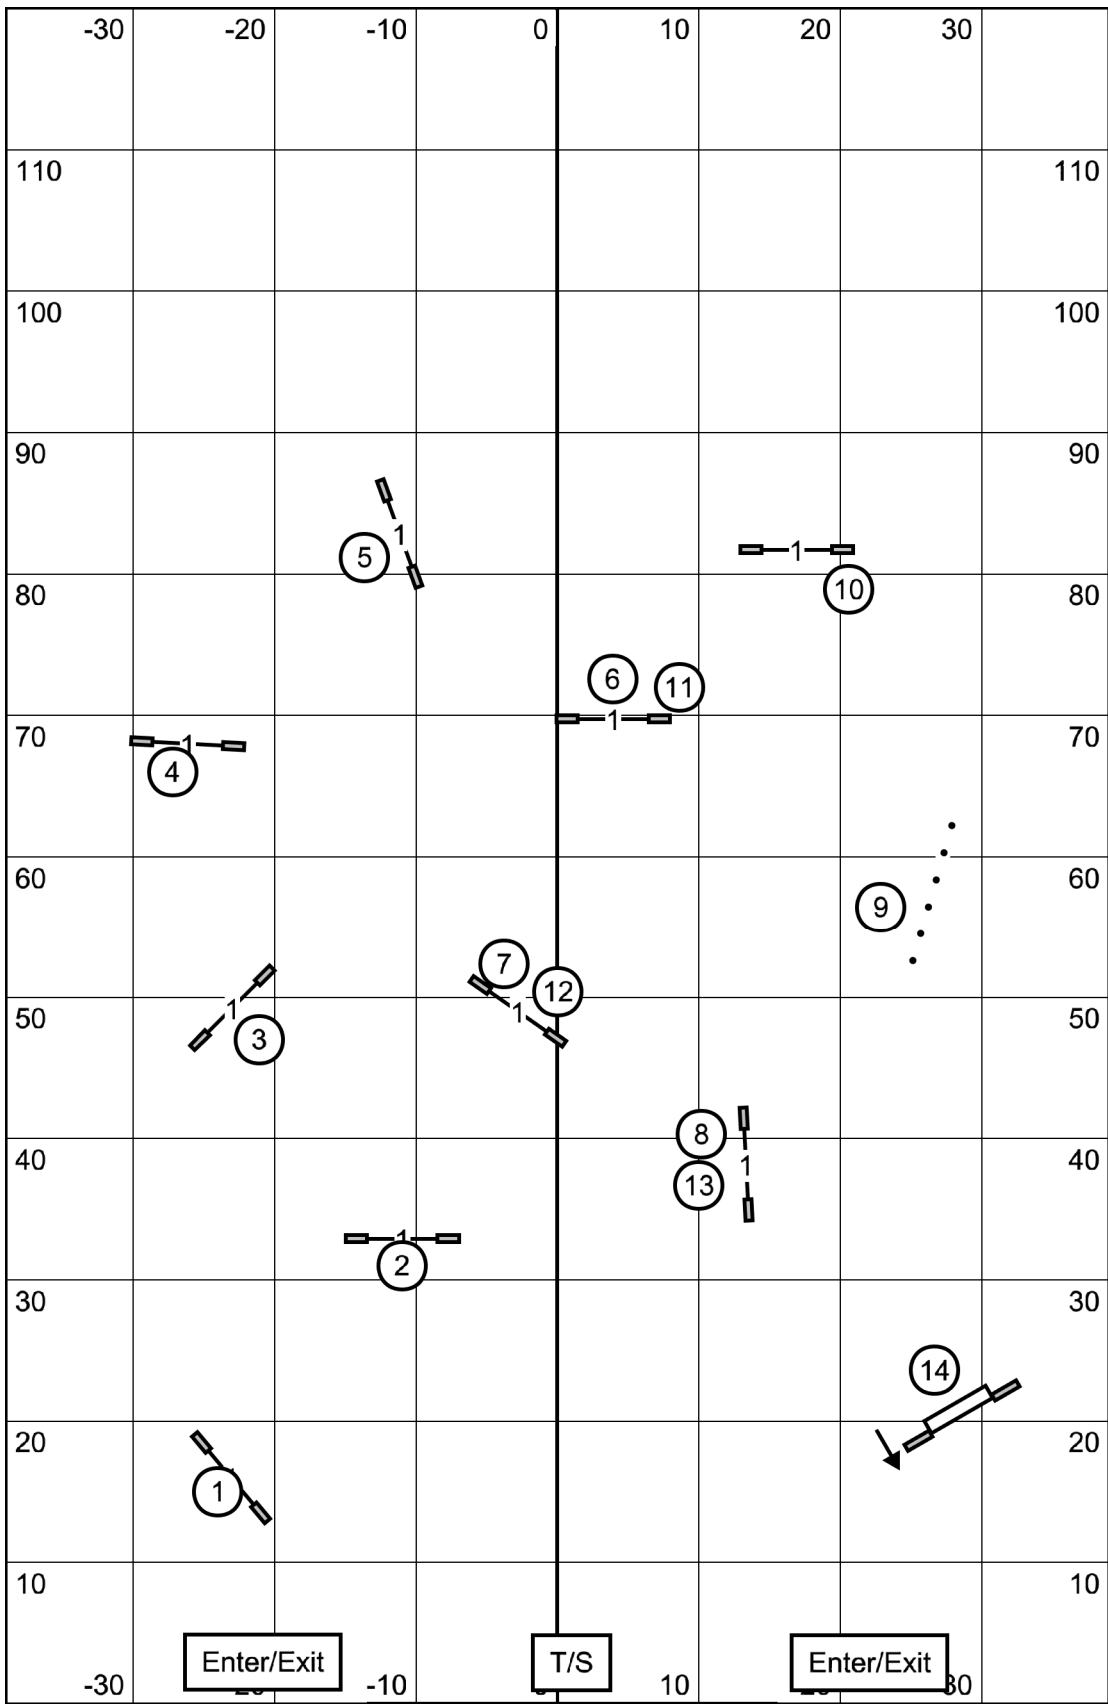

Central Virginia Agility Club
Novice JWW
Saturday June 21, 2025
Judge: Jan Skurzynski