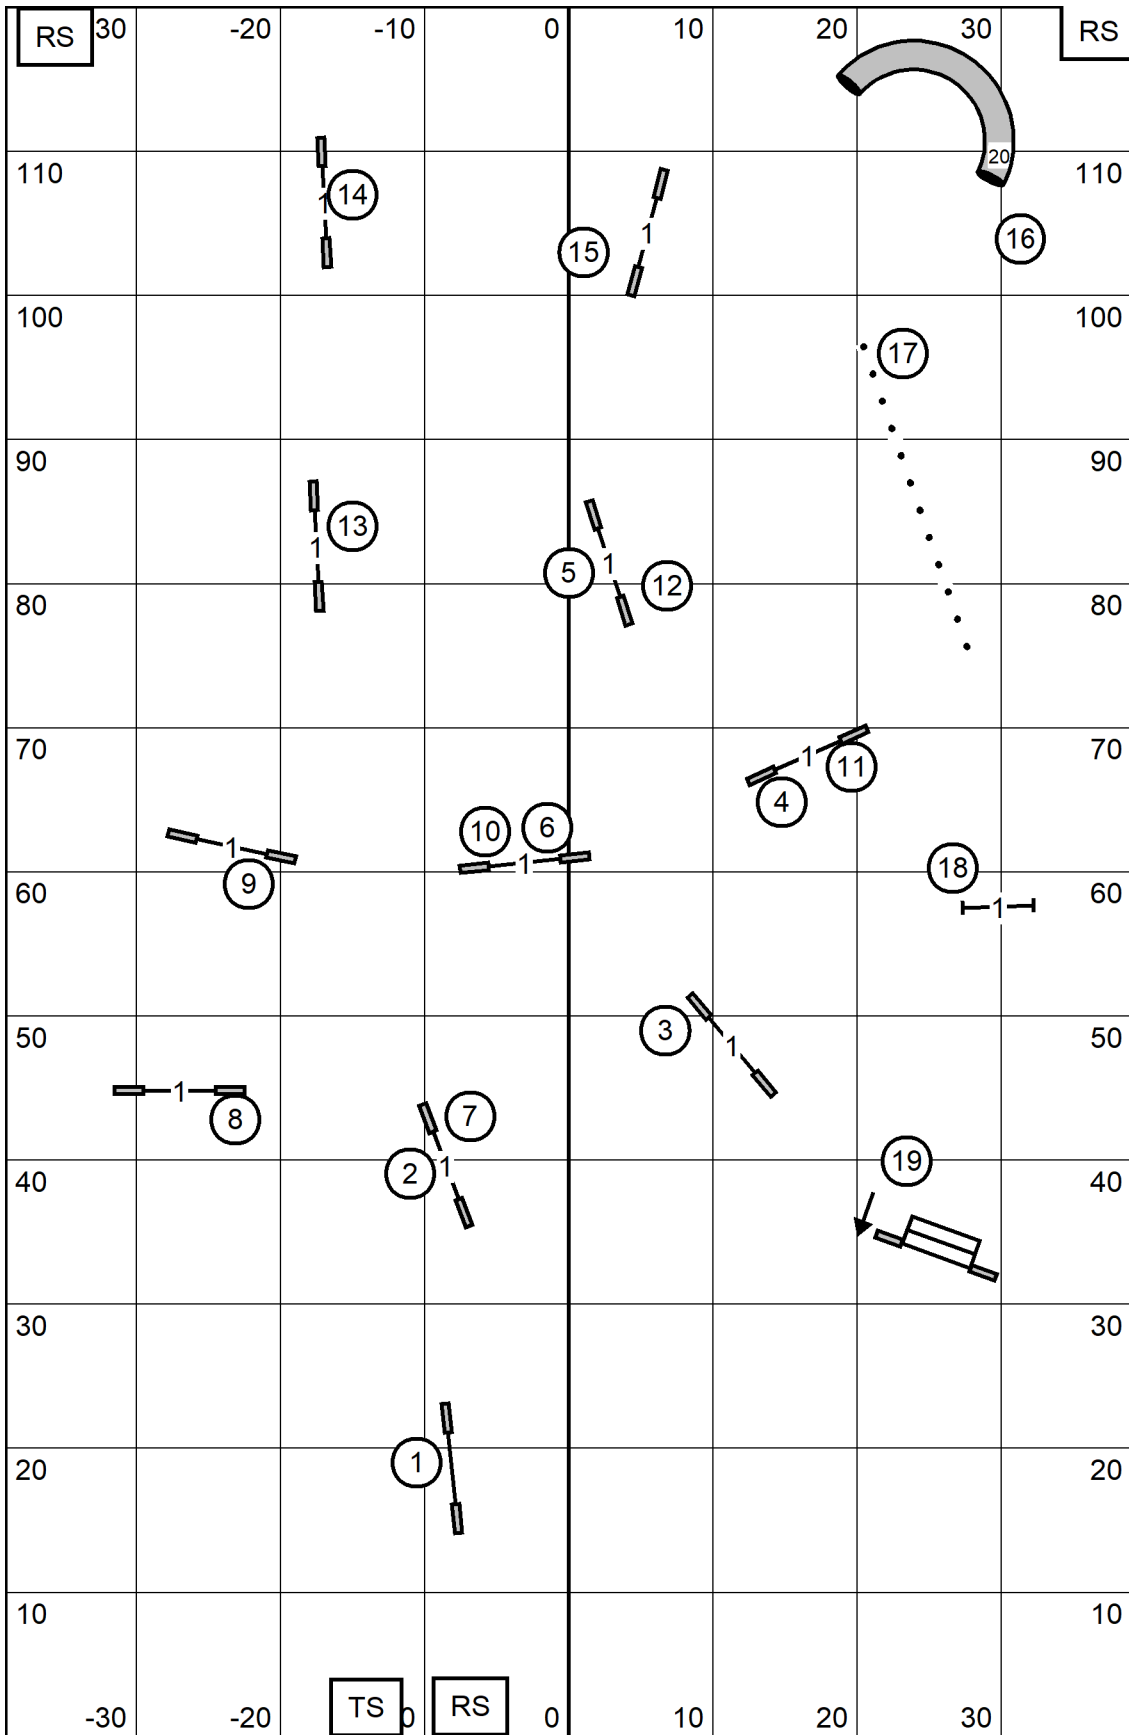

Greater Washington Dalmation Club  
 June 21, 2024\* Indoors on Turf 78' X 120'  
 EX/MAS Standard  
 Lynn Morgan

Greater Washington Dalmation Club  
 June 21, 2024\* Indoors on Turf 78' X 120'  
 FAST-All Levels  
 Lynn Morgan

Greater Washington Dalmation Club  
 June 21, 2024\* Indoors on Turf 78' X 120'  
 Premier JWW  
 Lynn Morgan

Greater Washington Dalmation Club  
 June 21, 2024\* Indoors on Turf 78' X 120'  
 Premier Standard  
 Lynn Morgan

Greater Washington Dalmation Club  
 June 21, 2024\* Indoors on Turf 78' X 120'  
 Time to Beat  
 Lynn Morgan