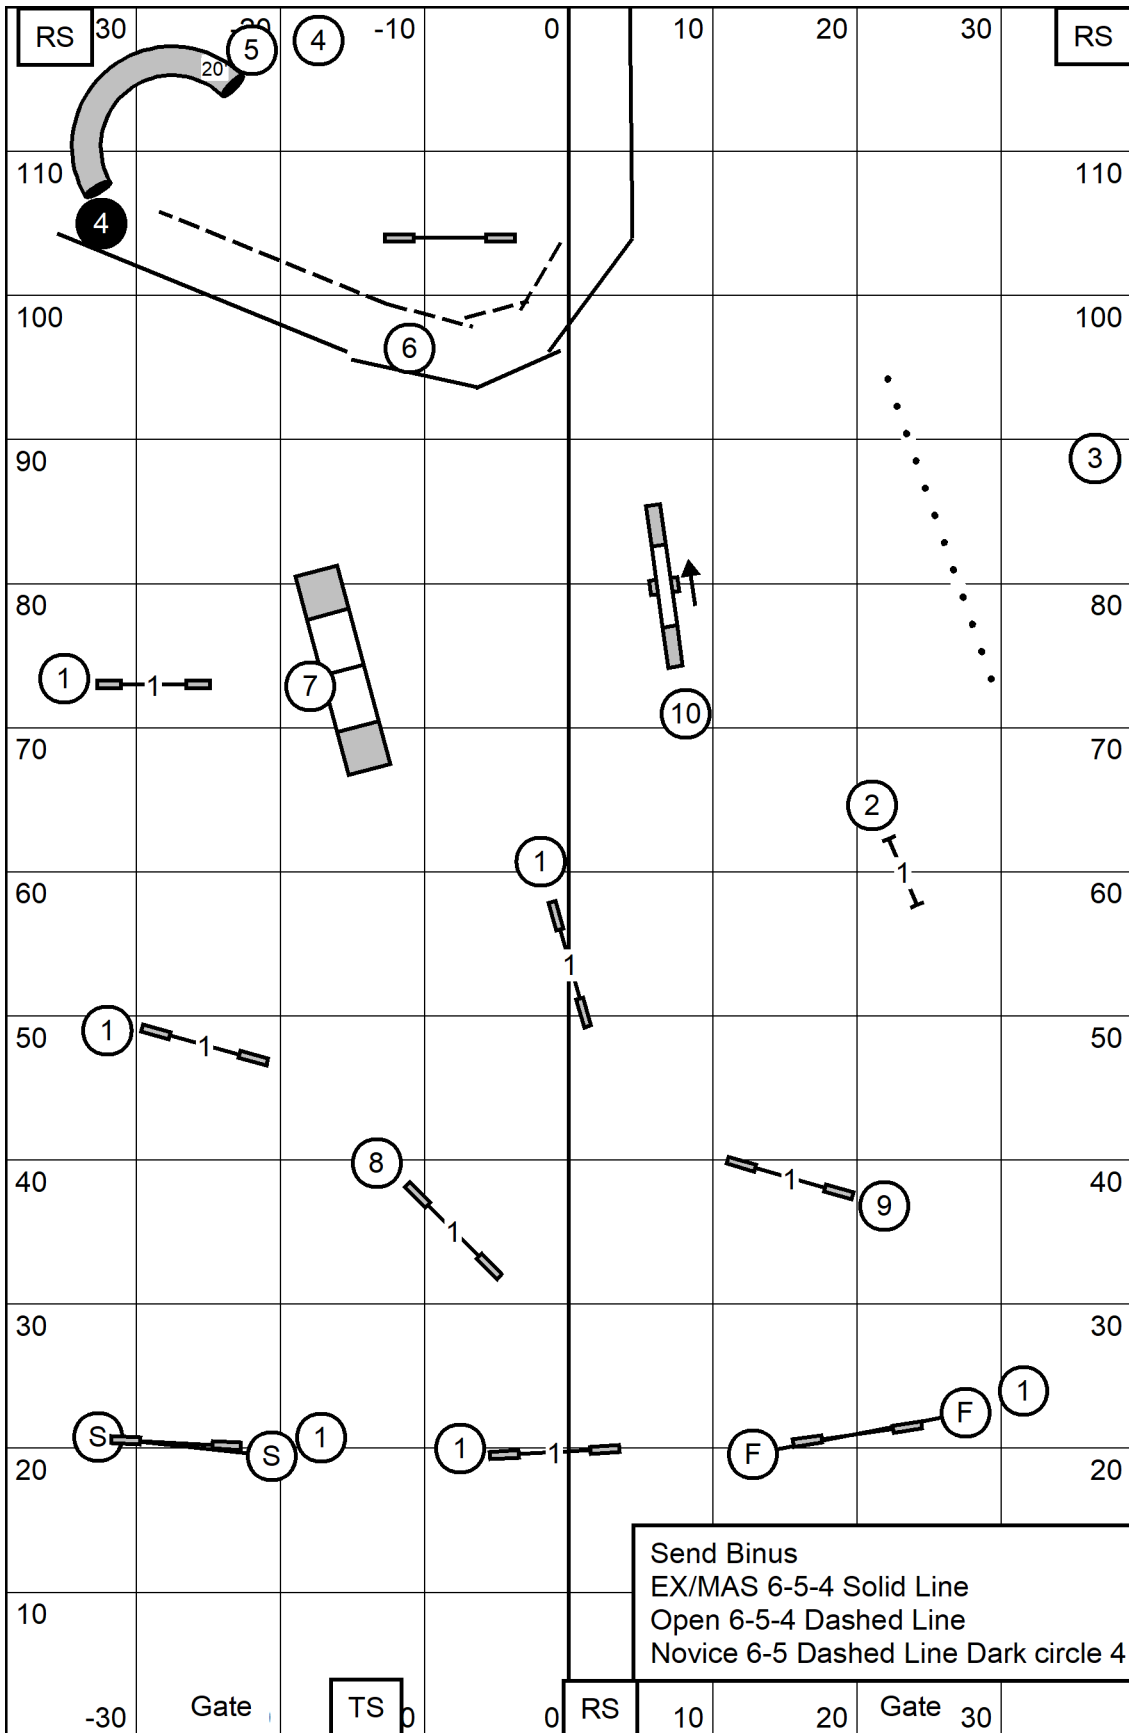

Greater Washington Dalmation Club  
 June 21, 2024\* Indoors on Turf 78' X 120'  
 EX/MAS Standard  
 Lynn Morgan

Greater Washington Dalmation Club  
 June 21, 2024\* Indoors on Turf 78' X 120'  
 FAST-All Levels  
 Lynn Morgan

Greater Washington Dalmation Club  
 June 21, 2024\* Indoors on Turf 78' X 120'  
 Premier JWW  
 Lynn Morgan

Greater Washington Dalmation Club  
 June 21, 2024\* Indoors on Turf 78' X 120'  
 Premier Standard  
 Lynn Morgan

Greater Washington Dalmation Club  
 June 21, 2024\* Indoors on Turf 78' X 120'  
 Time to Beat  
 Lynn Morgan