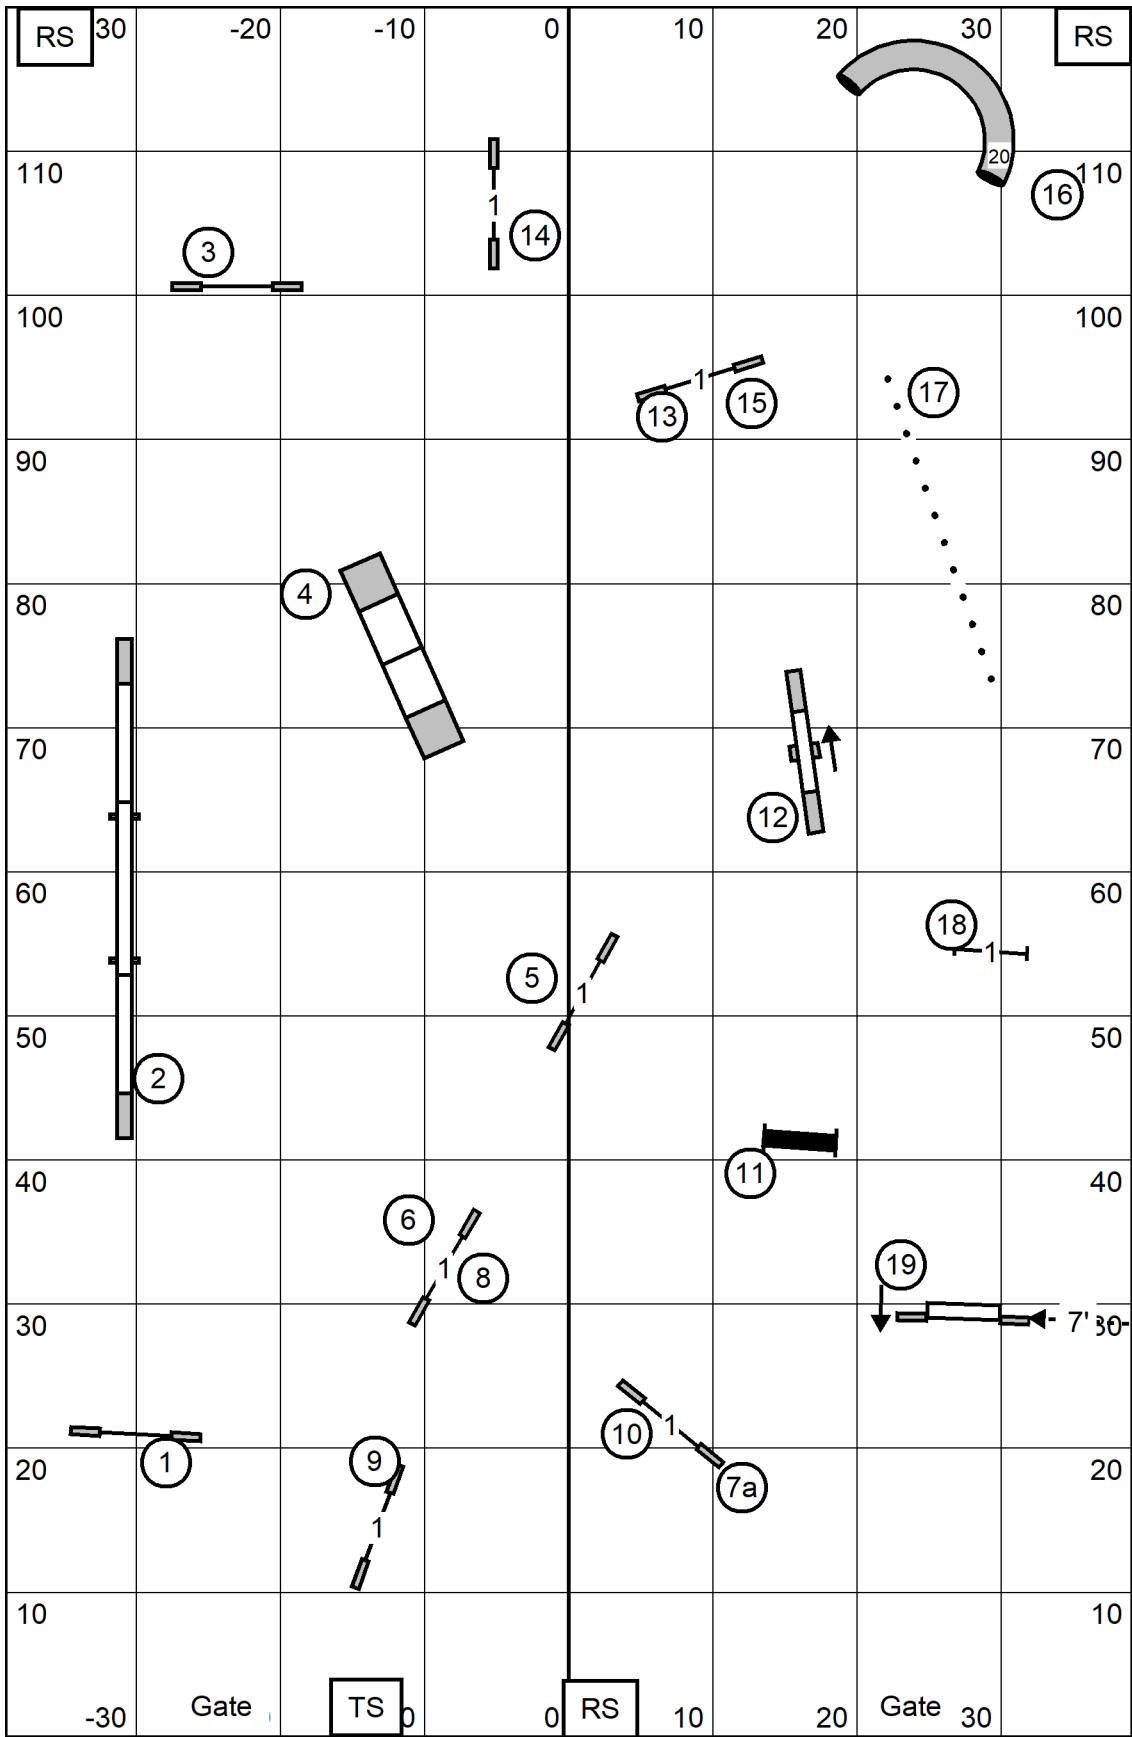

Greater Washington Dalmation Club  
 June 21, 2024\* Indoors on Turf 78' X 120'  
 EX/MAS Standard  
 Lynn Morgan

Greater Washington Dalmation Club  
 June 21, 2024\* Indoors on Turf 78' X 120'  
 FAST-All Levels  
 Lynn Morgan

Greater Washington Dalmation Club  
 June 21, 2024\* Indoors on Turf 78' X 120'  
 Premier JWW  
 Lynn Morgan

Greater Washington Dalmation Club  
 June 21, 2024\* Indoors on Turf 78' X 120'  
 Premier Standard  
 Lynn Morgan

Greater Washington Dalmation Club  
 June 21, 2024\* Indoors on Turf 78' X 120'  
 Time to Beat  
 Lynn Morgan