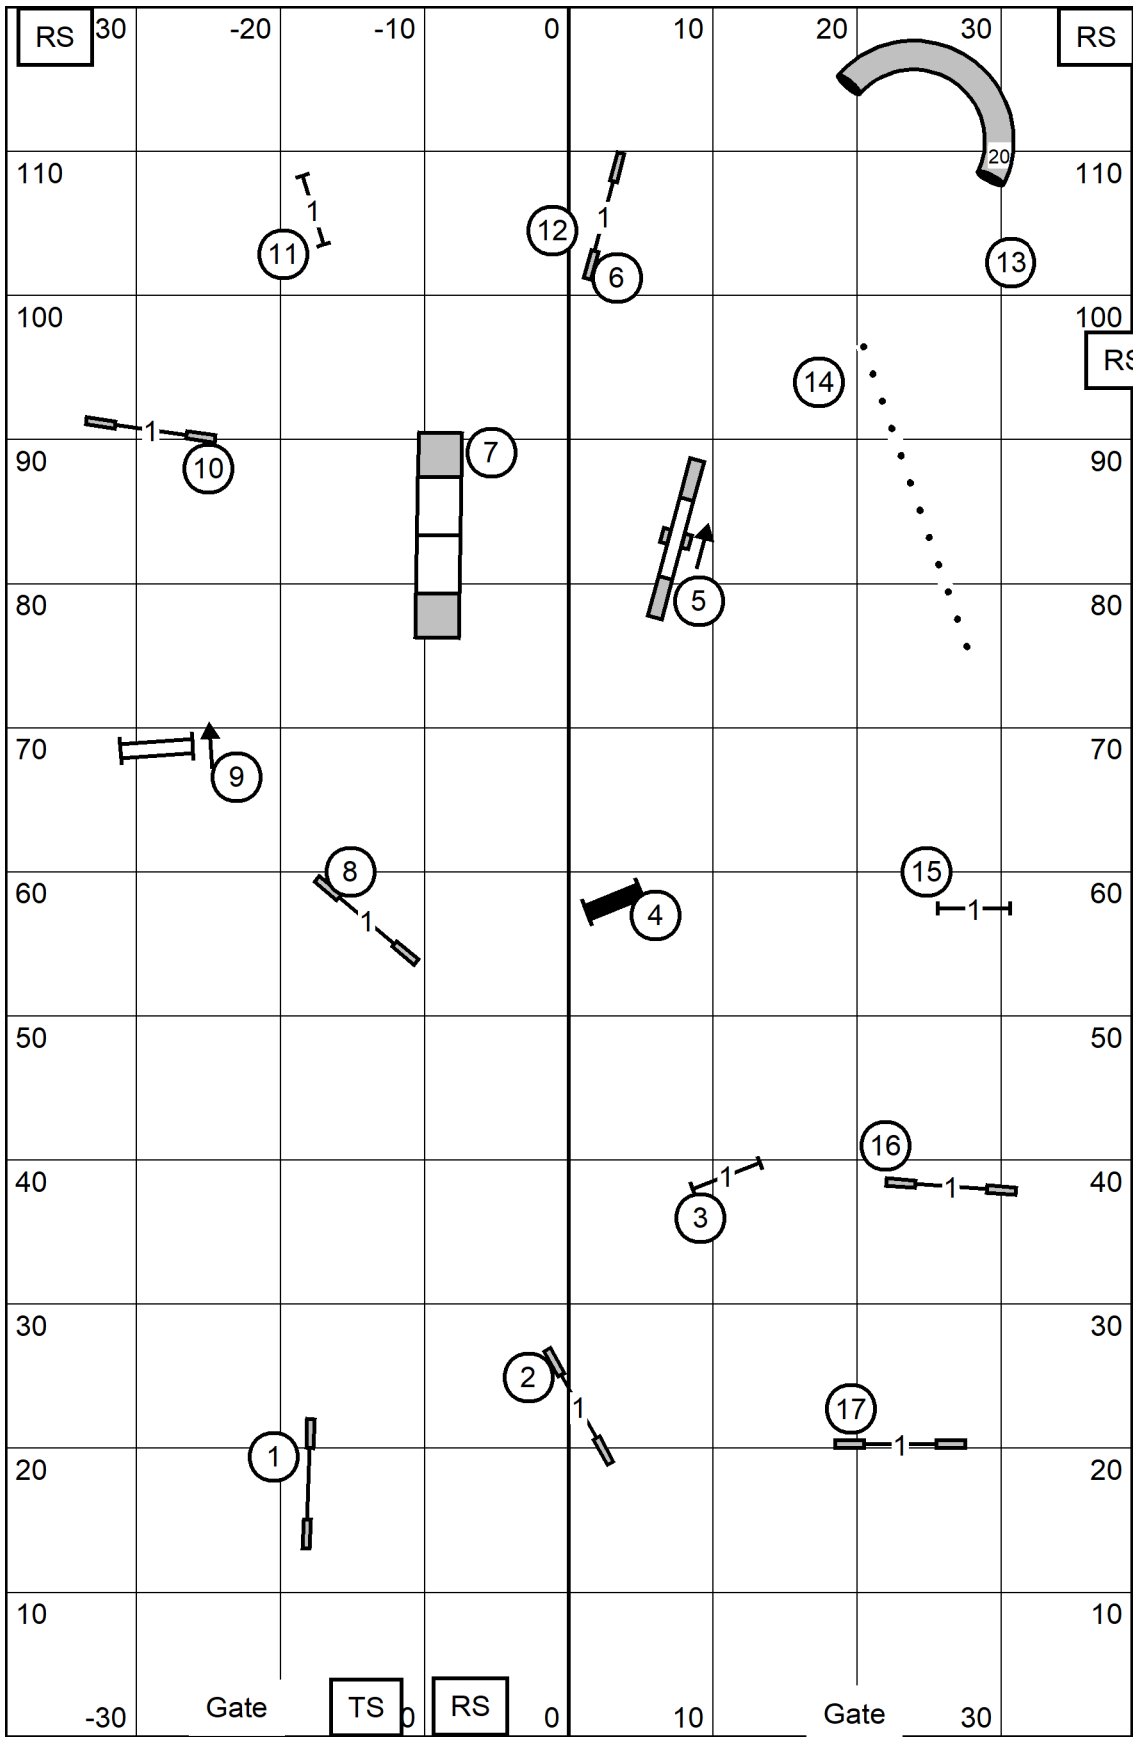

Greater Washington Dalmation Club  
 June 21, 2024\* Indoors on Turf 78' X 120'  
 EX/MAS Standard  
 Lynn Morgan

Greater Washington Dalmation Club  
 June 21, 2024\* Indoors on Turf 78' X 120'  
 FAST-All Levels  
 Lynn Morgan

Greater Washington Dalmation Club  
 June 21, 2024\* Indoors on Turf 78' X 120'  
 Premier JWW  
 Lynn Morgan

Greater Washington Dalmation Club  
 June 21, 2024\* Indoors on Turf 78' X 120'  
 Premier Standard  
 Lynn Morgan

Greater Washington Dalmation Club  
 June 21, 2024\* Indoors on Turf 78' X 120'  
 Time to Beat  
 Lynn Morgan