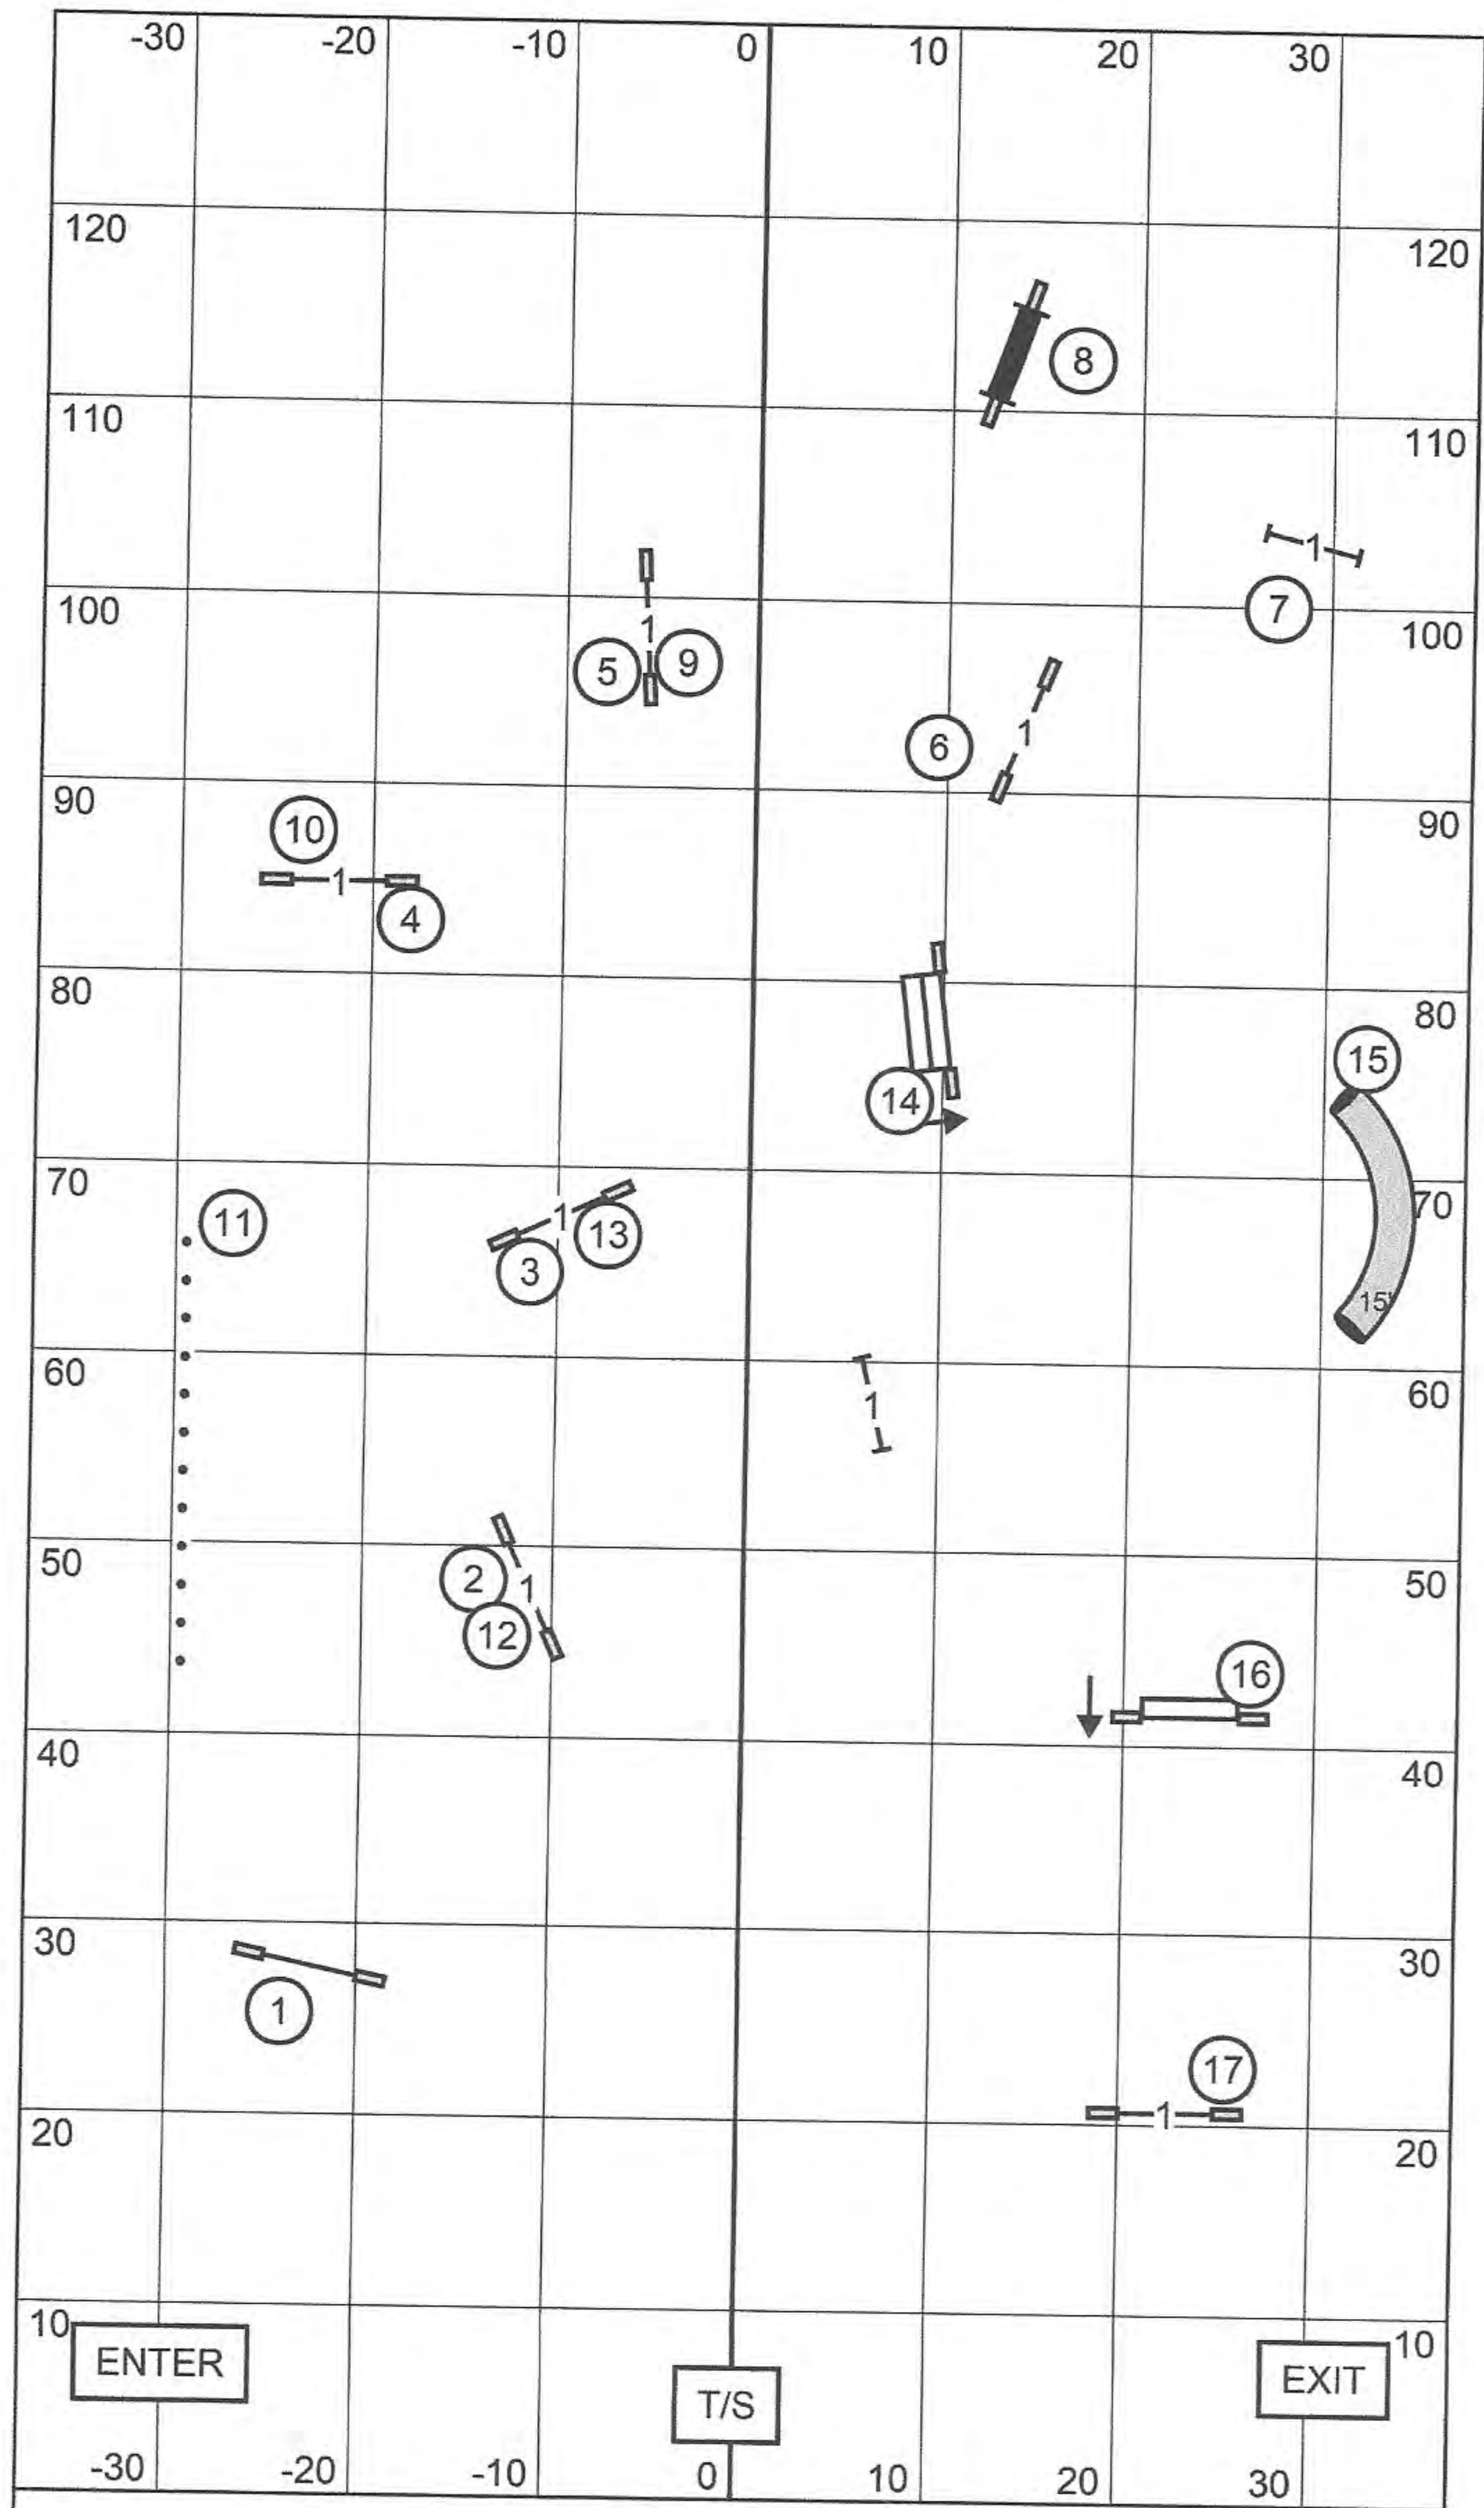

Open JWW

April 29, 2024
English Cocker Spaniel Club of America
Oak Ridge, NC
Jeff Boyer