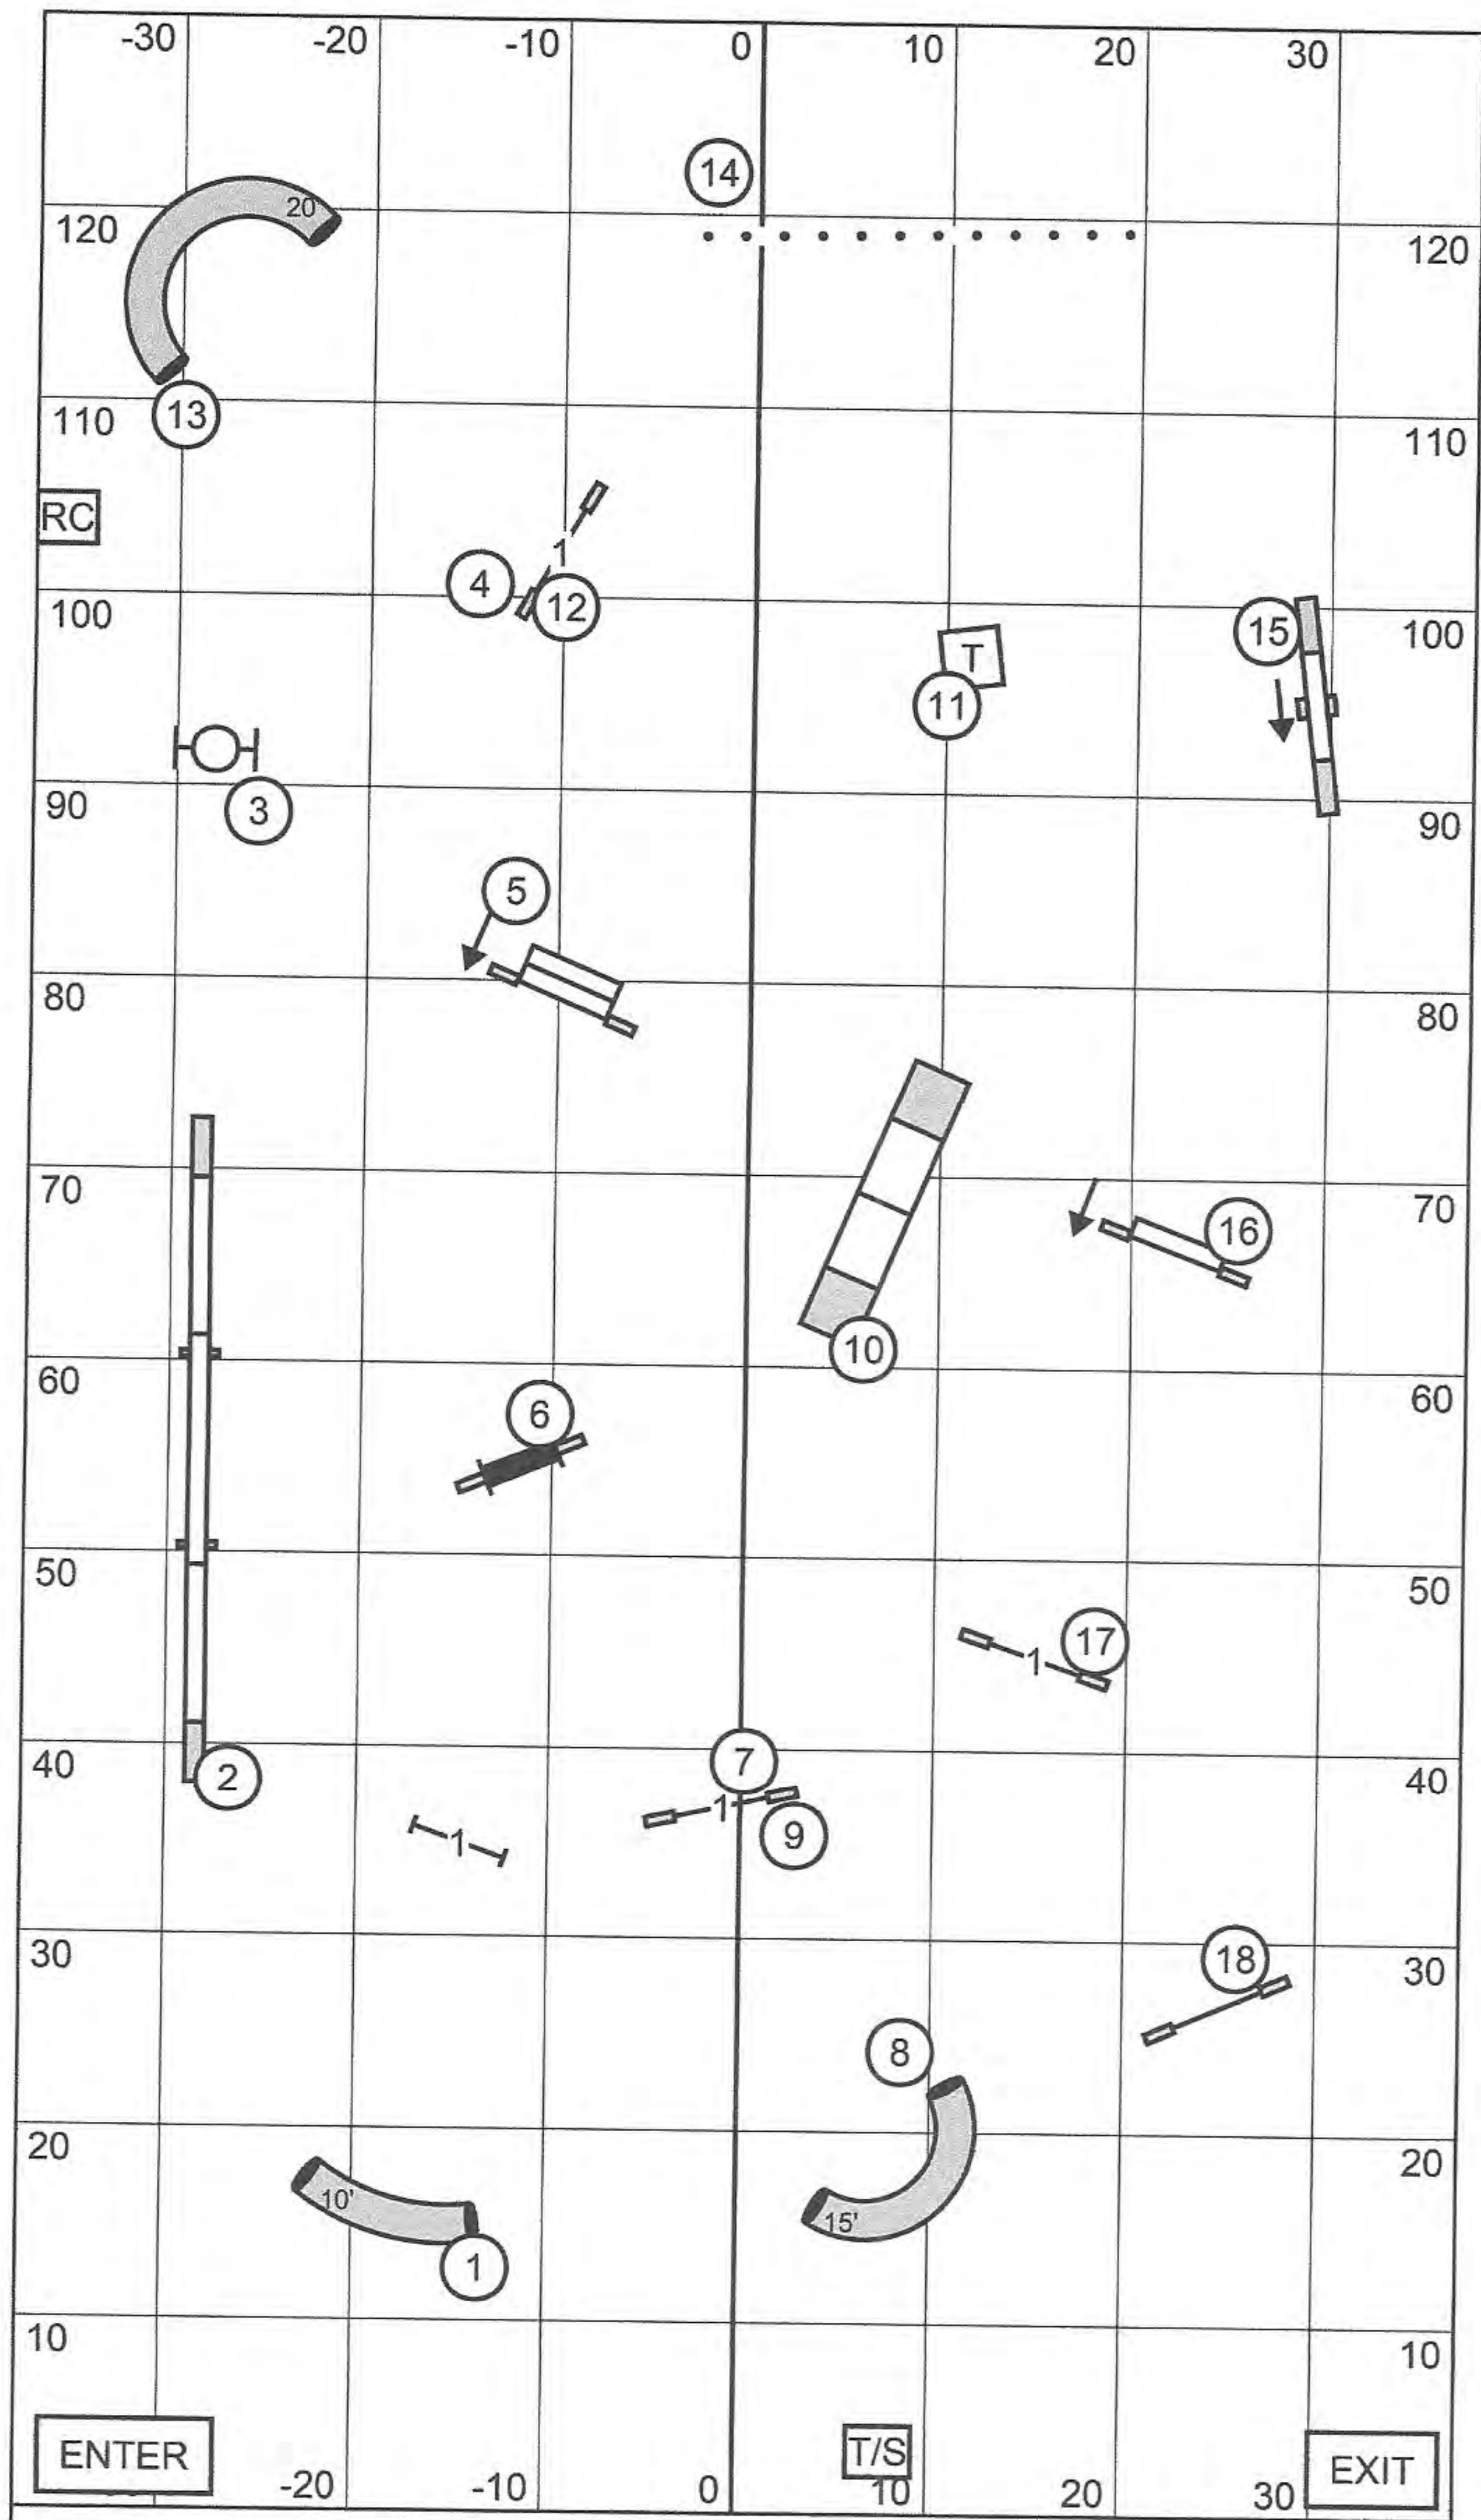

Excellent/Master Standard

April 29, 2024
English Cocker Spaniel Club of America
Oak Ridge, NC
Jeff Boyer