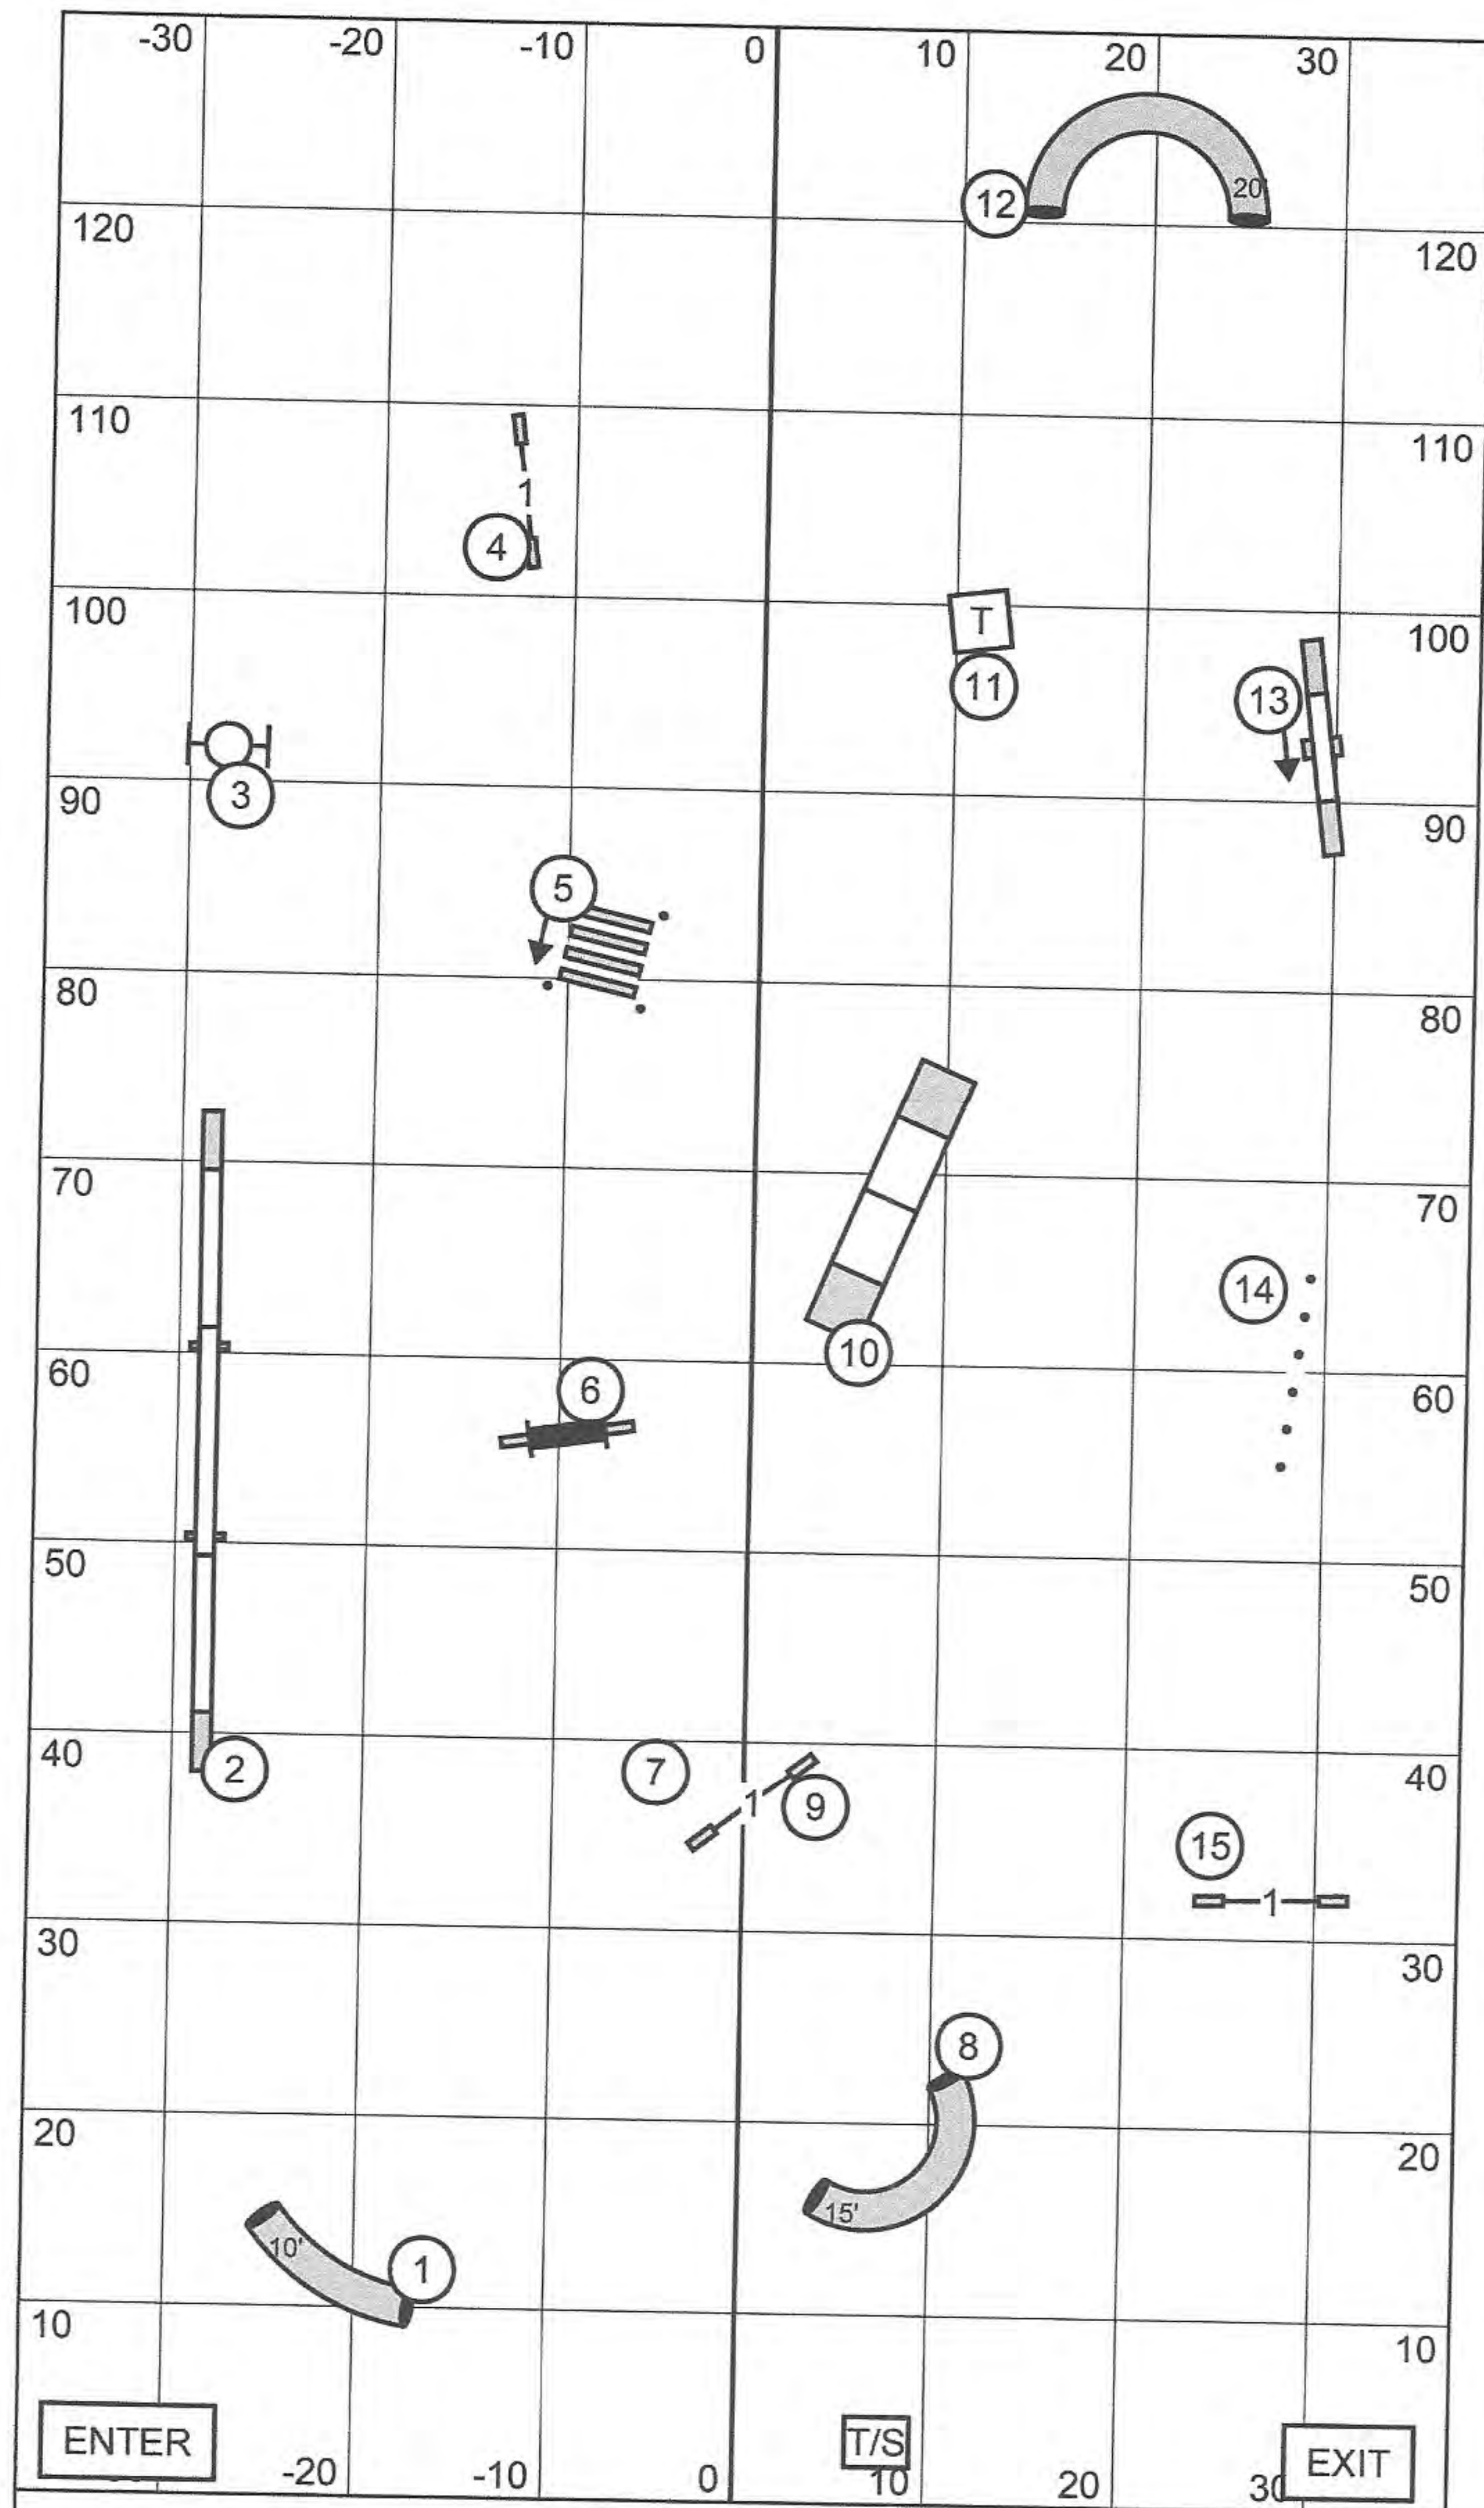

Novice Standard

April 29, 2024
English Cocker Spaniel Club of America
Oak Ridge, NC
Jeff Boyer