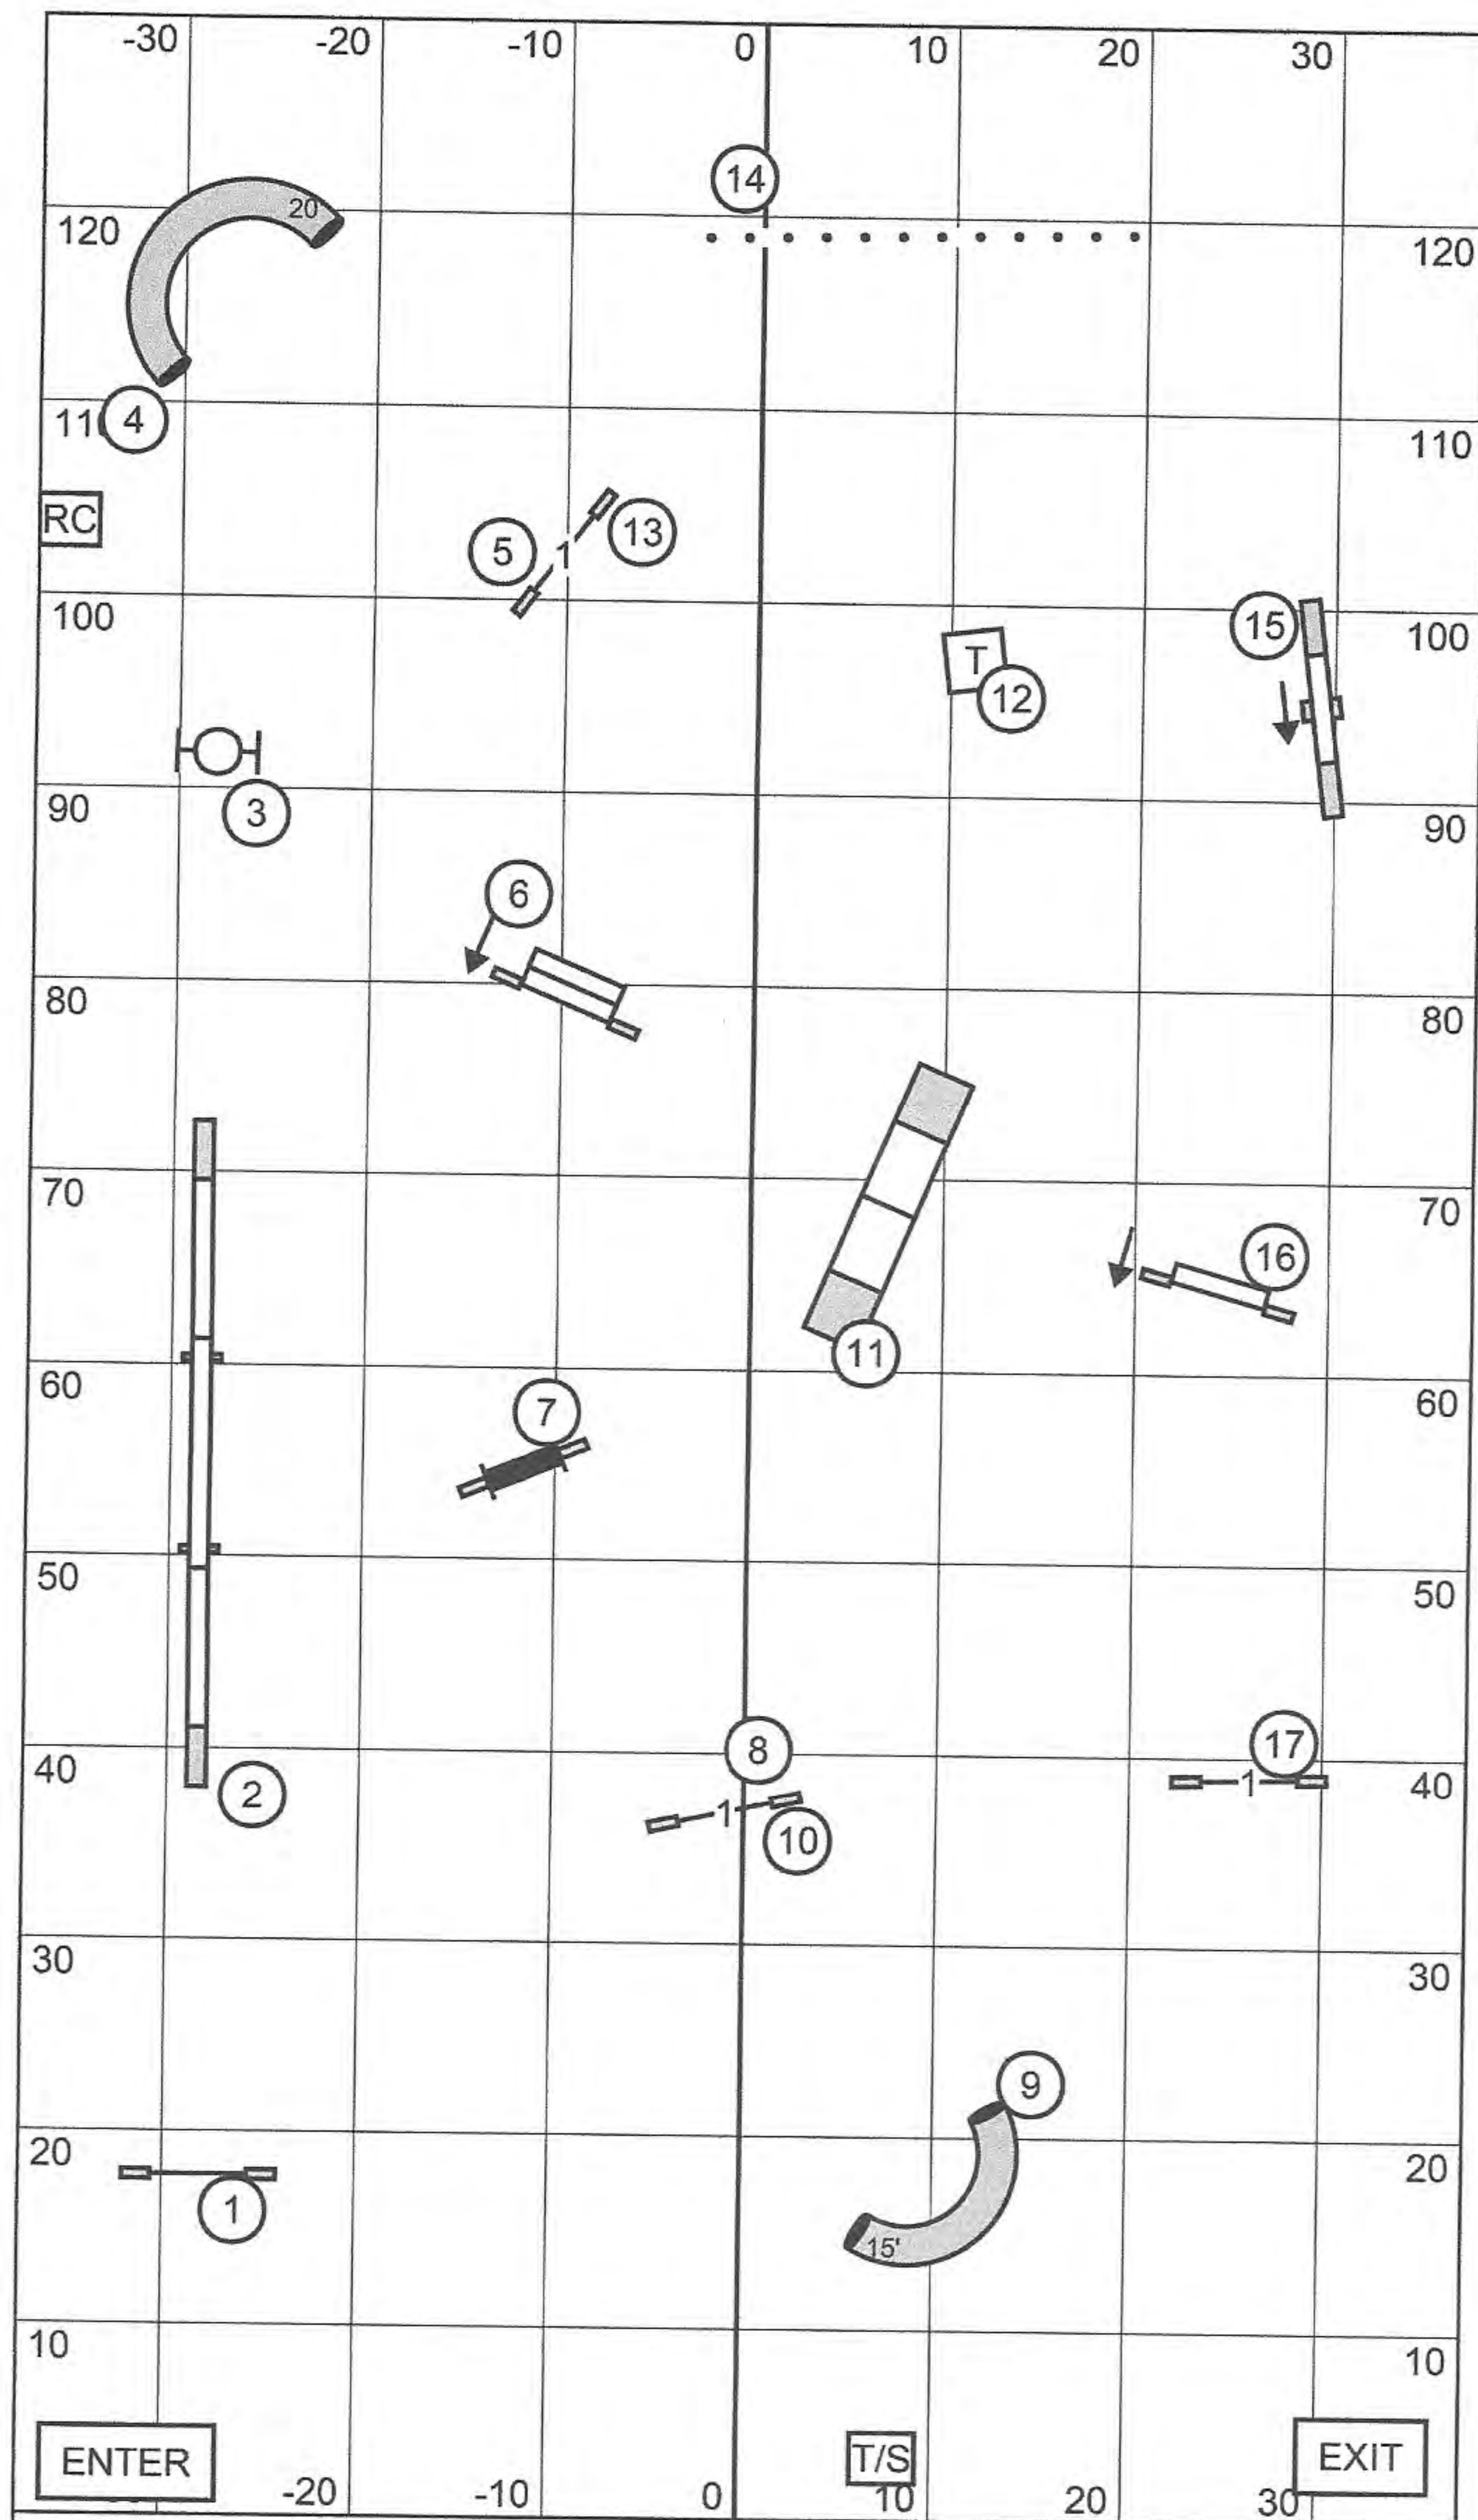

Open Standard

April 29, 2024
English Cocker Spaniel Club of America
Oak Ridge, NC
Jeff Boyer