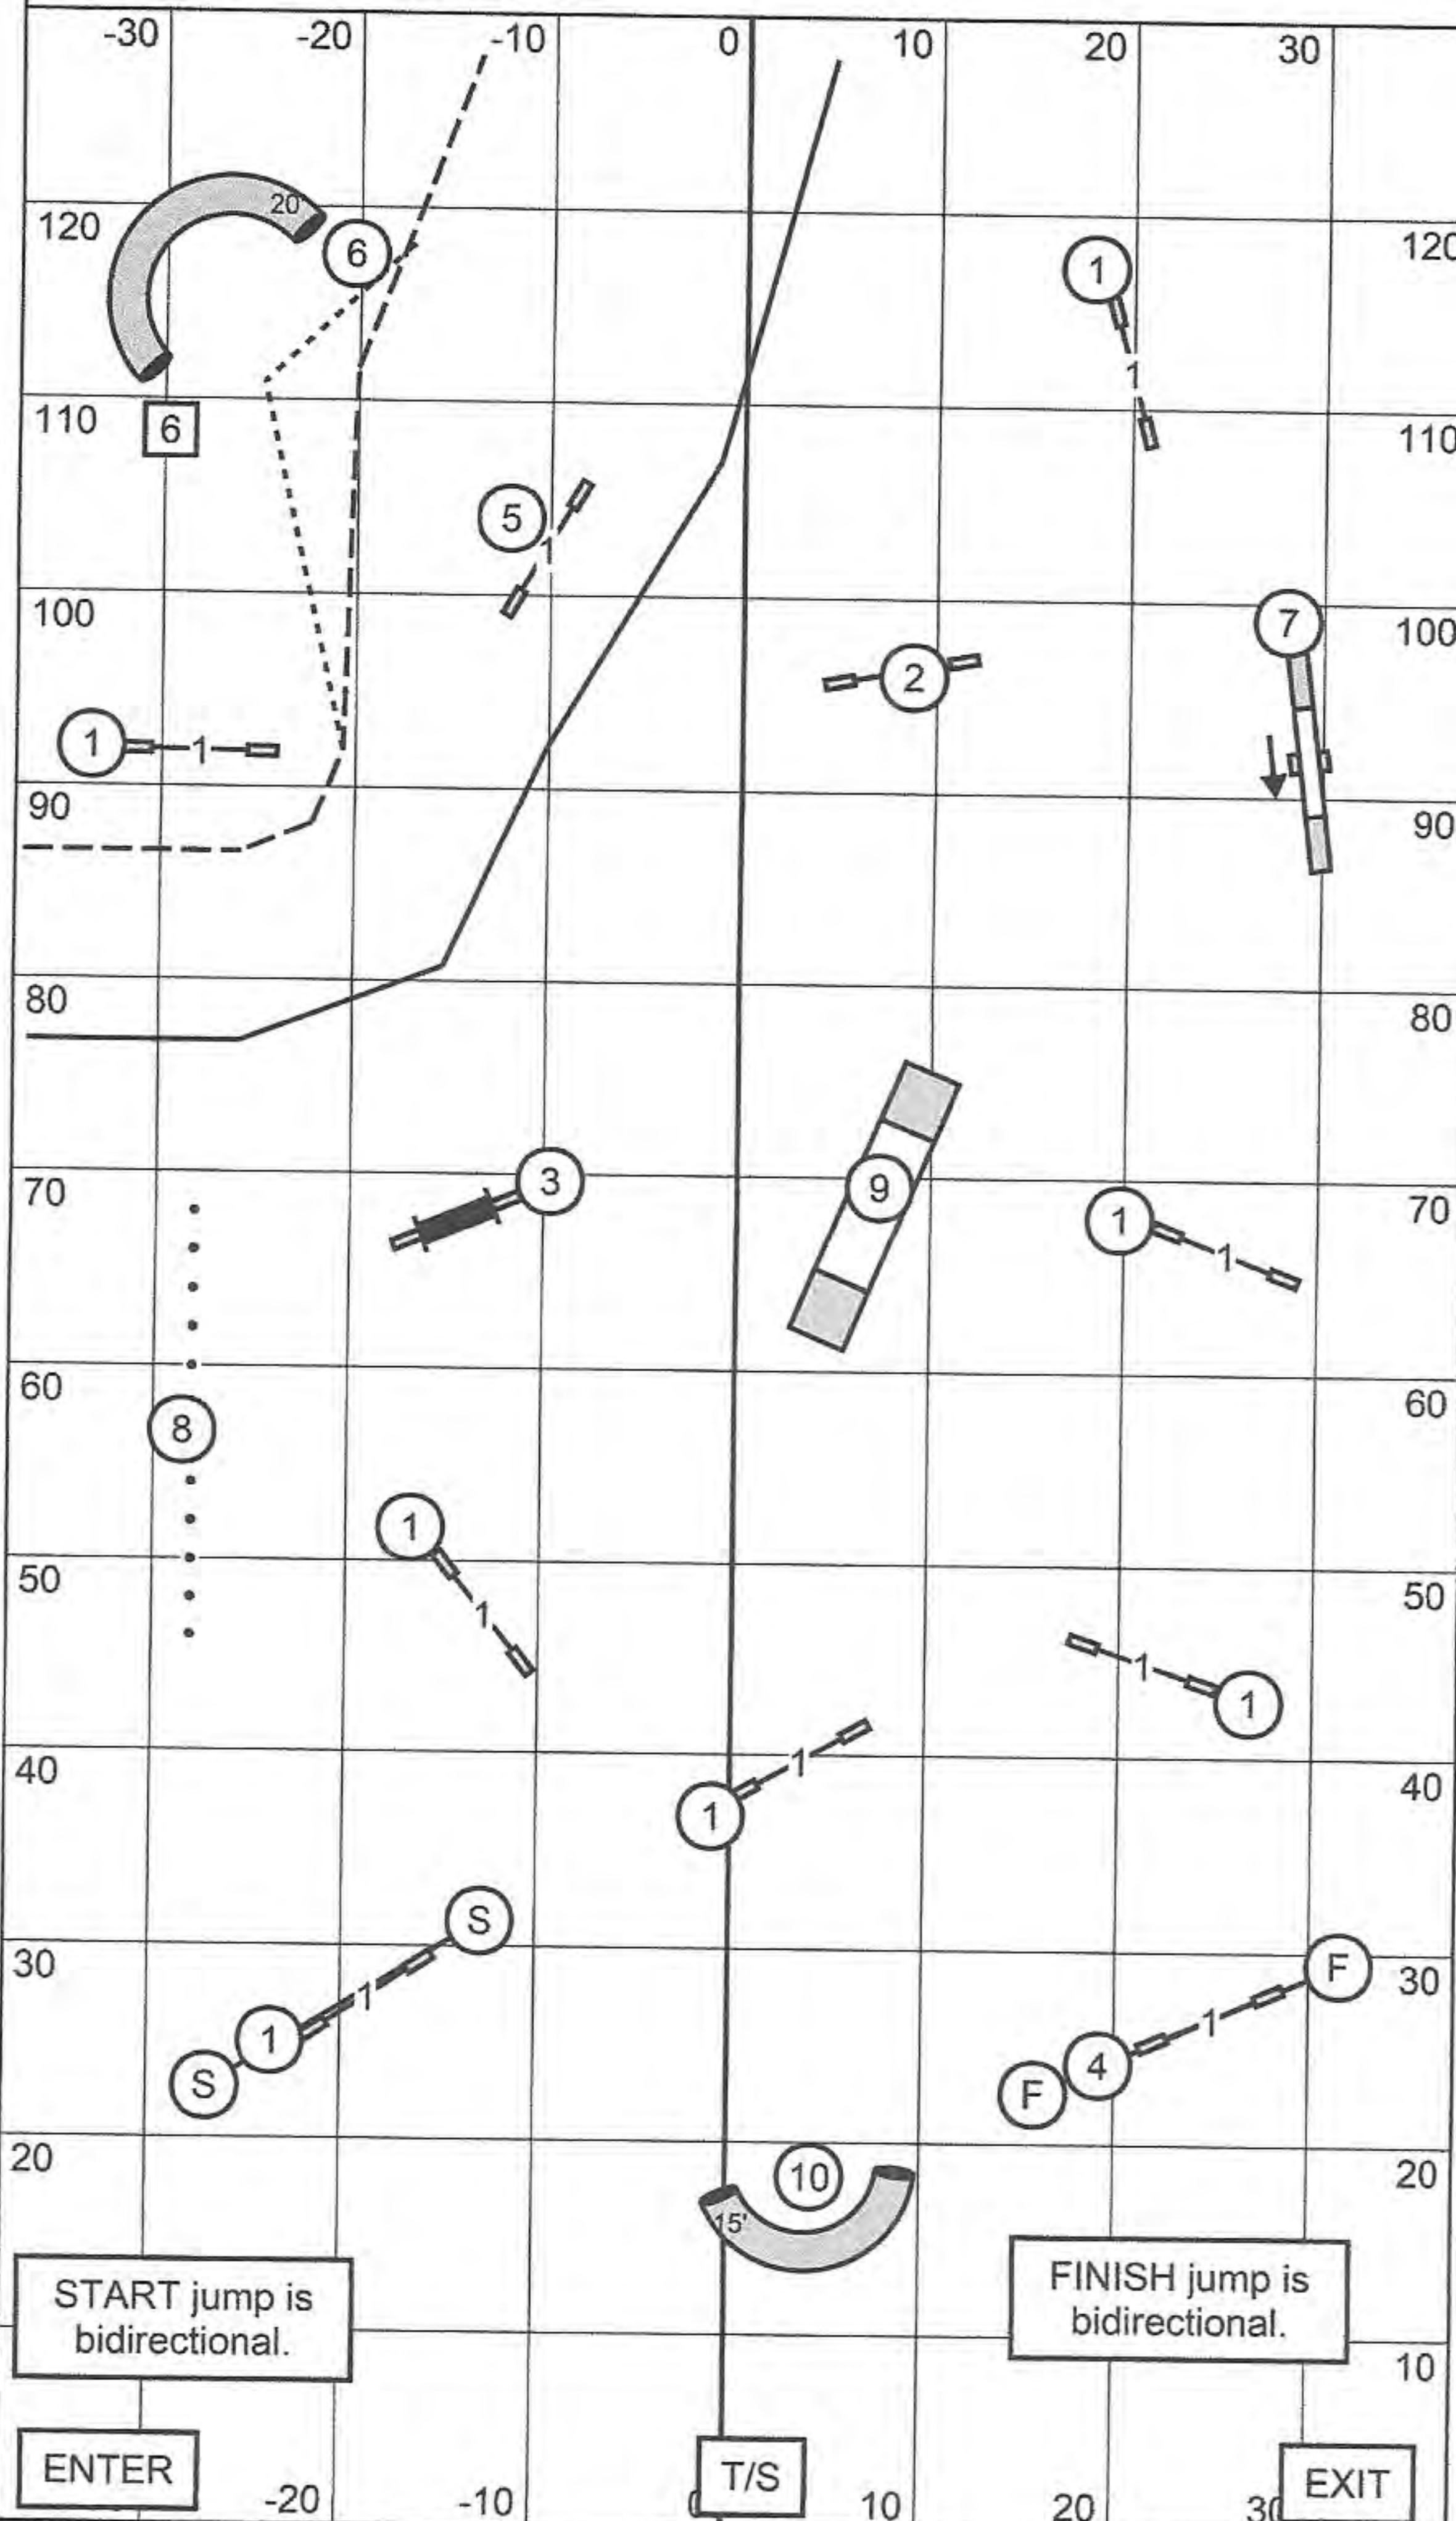

Obstacles are bidirectional except 7. Square 6 is for Open and Novice; Round 6 is for Excellent / Master.

Send:

Excellent / Master: 1-5-Round 6, in flow, solid line
 Open: 1-Square 6, in flow, dashed line
 Novice: 1-Square 6, in flow, dashed line to dotted line to dashed line

Points required:

Novice: 50*

Open: 55*

Ex / Mas: 60*

*Must include 20-pt send bonus

Finish jump is live at all times.

41 sec - P4"
 38 sec - 8", P8", P12"
 35 sec - 12", 16", P16", P20"
 32 sec - 20", 24", 24"C