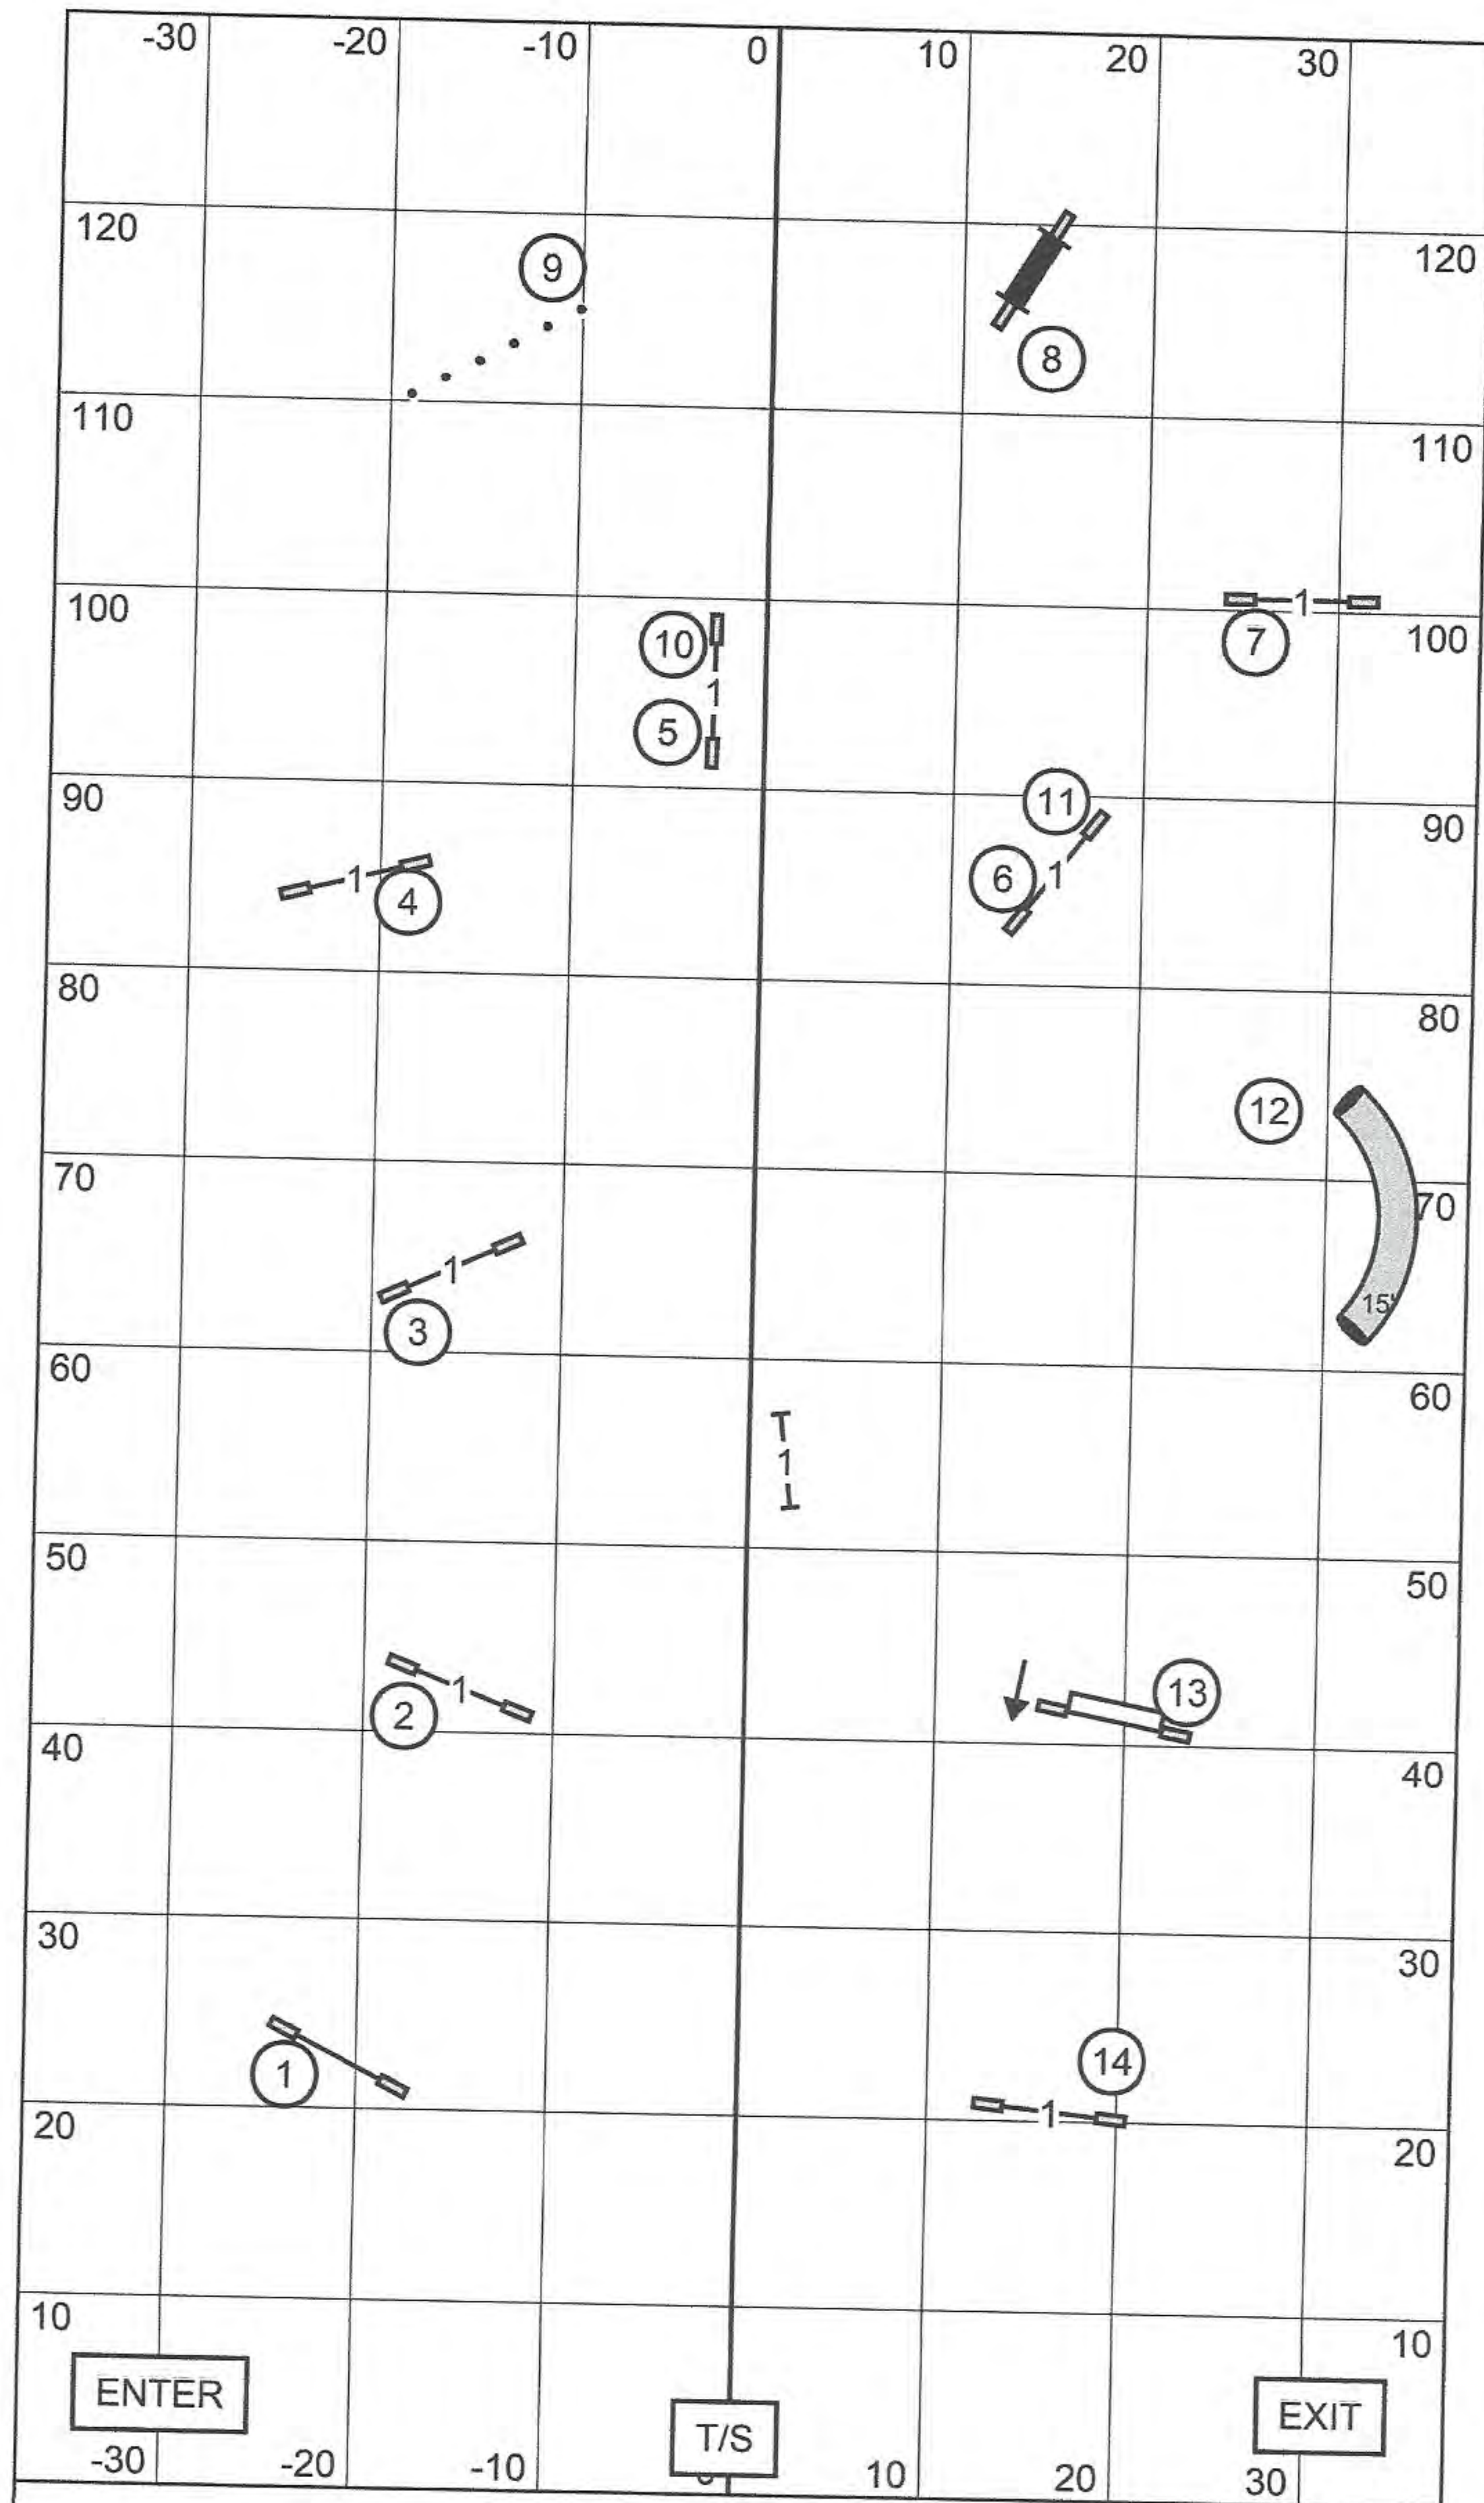

Novice JWW

April 29, 2024

English Cocker Spaniel Club of America

Oak Ridge, NC

Jeff Boyer