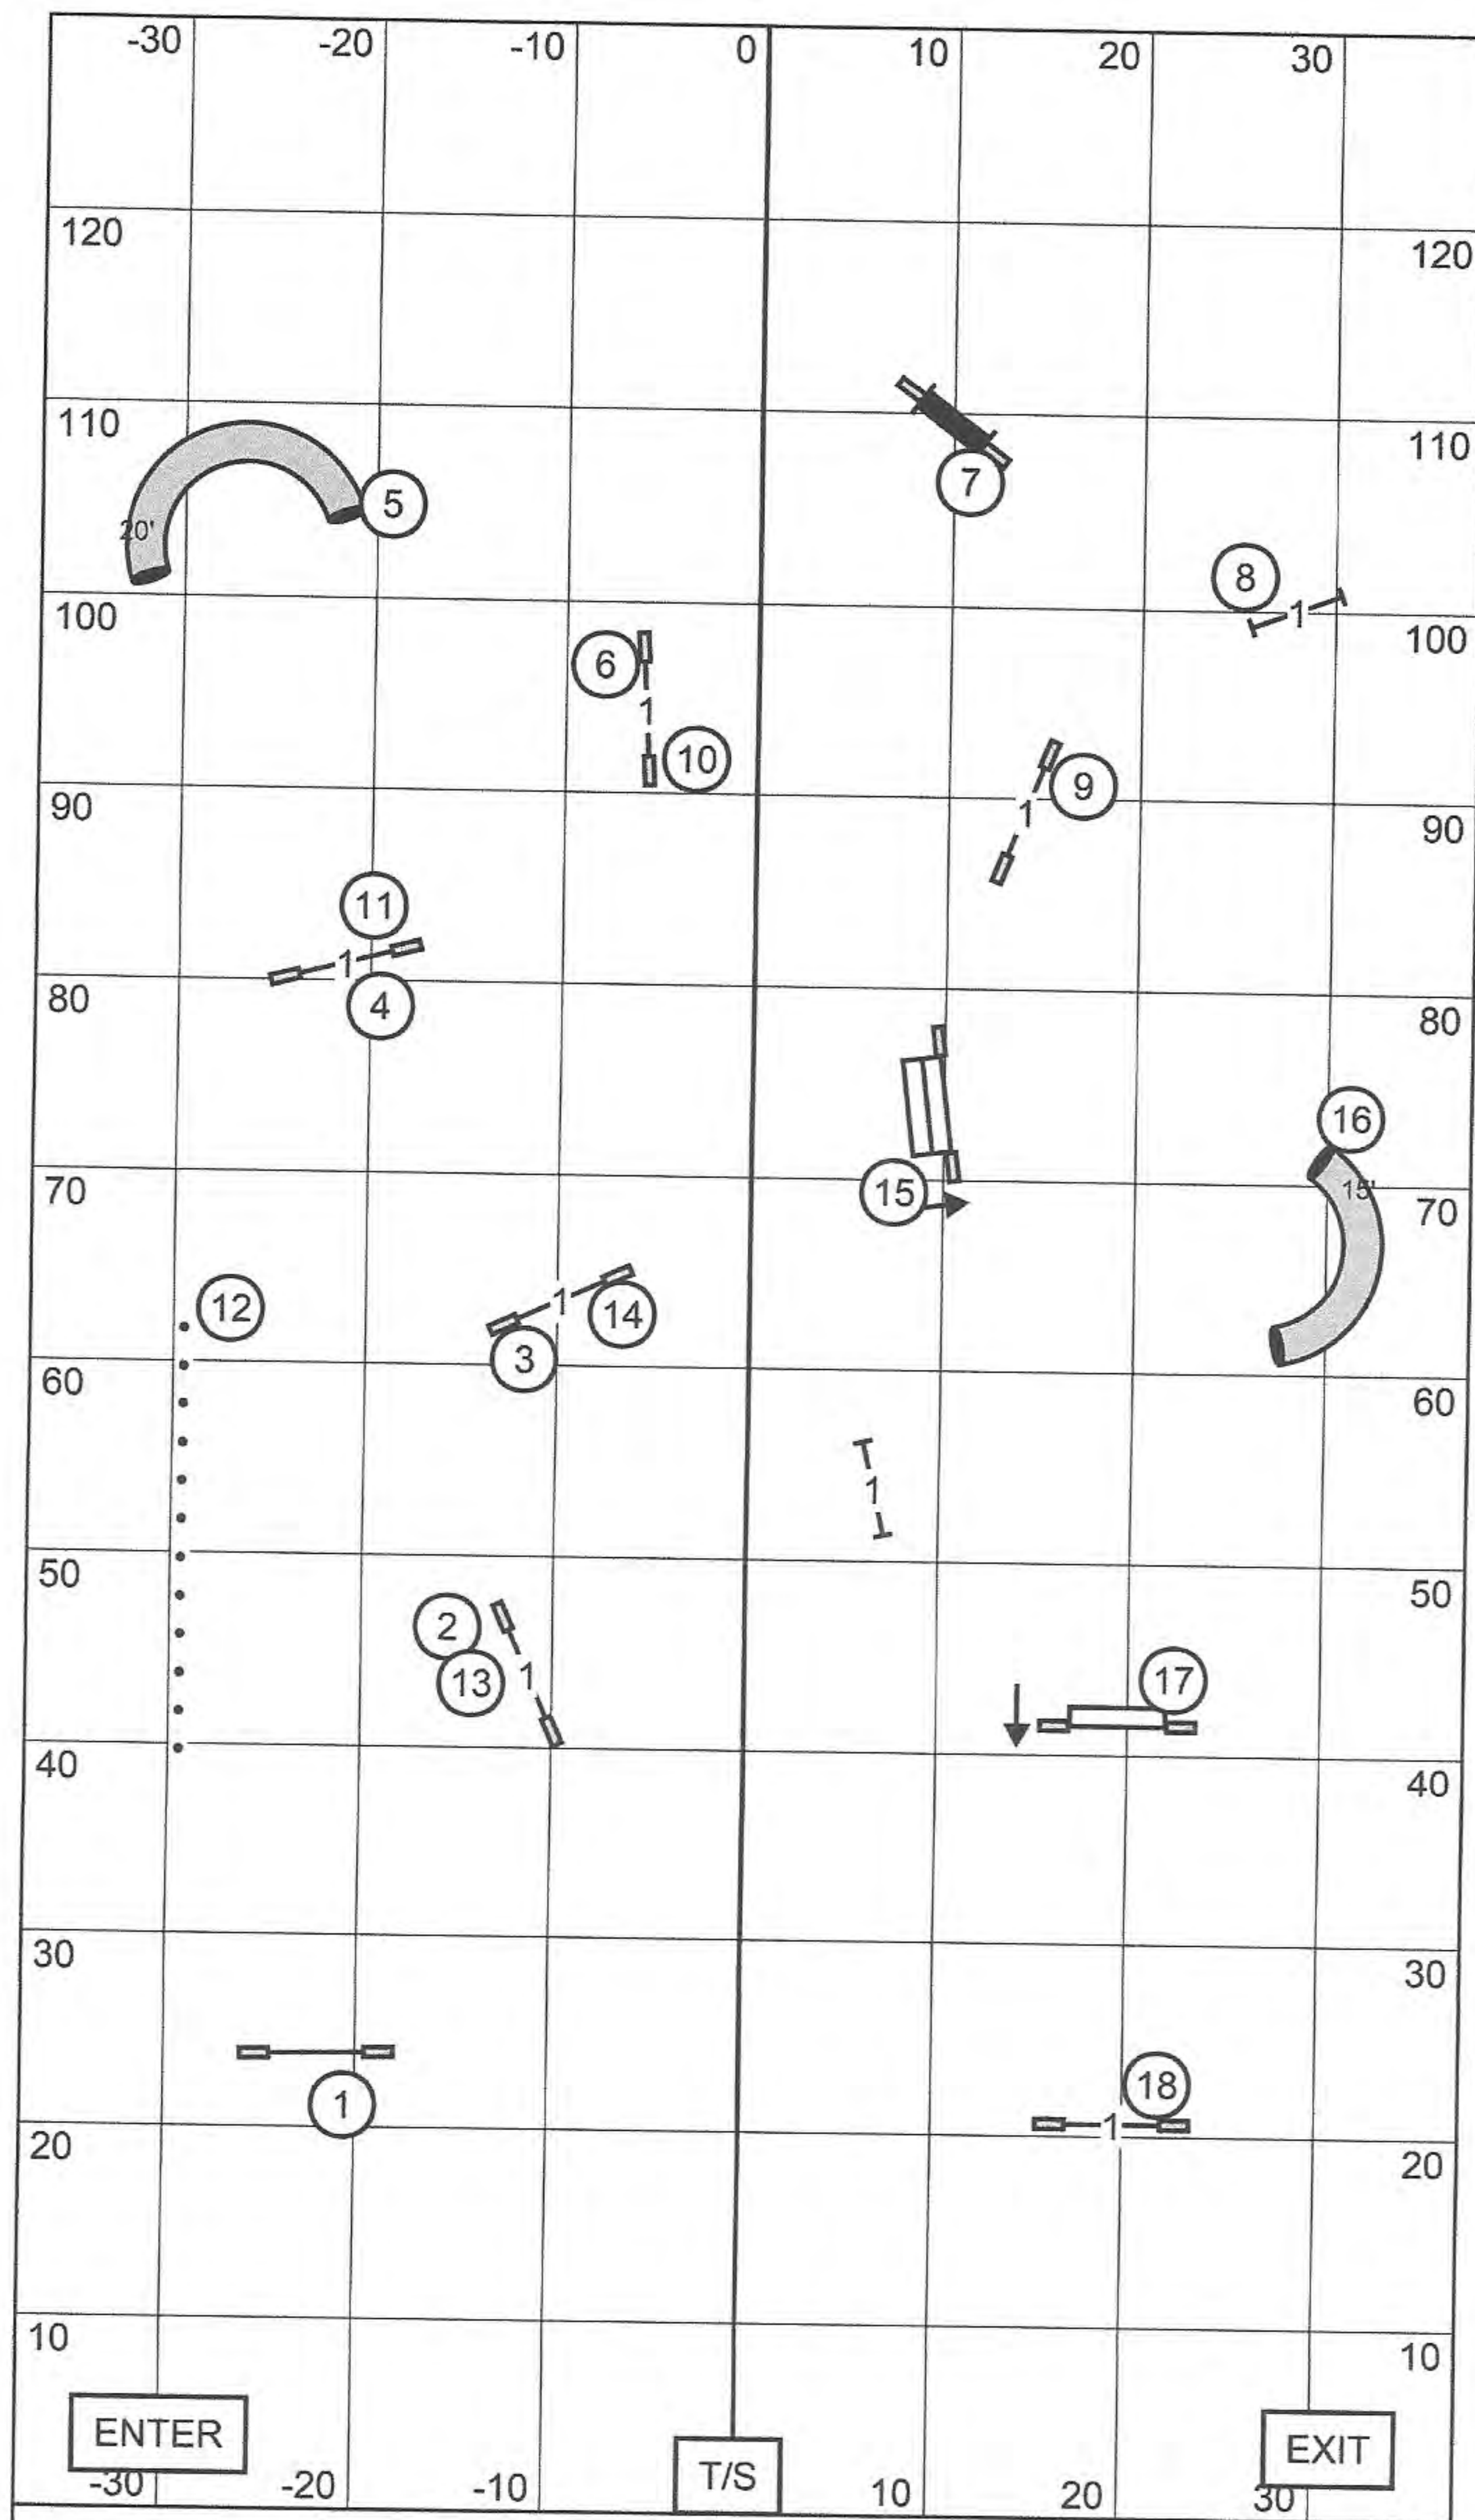

Excellent / Master JWW

April 29, 2024
English Cocker Spaniel Club of America
Oak Ridge, NC
Jeff Boyer