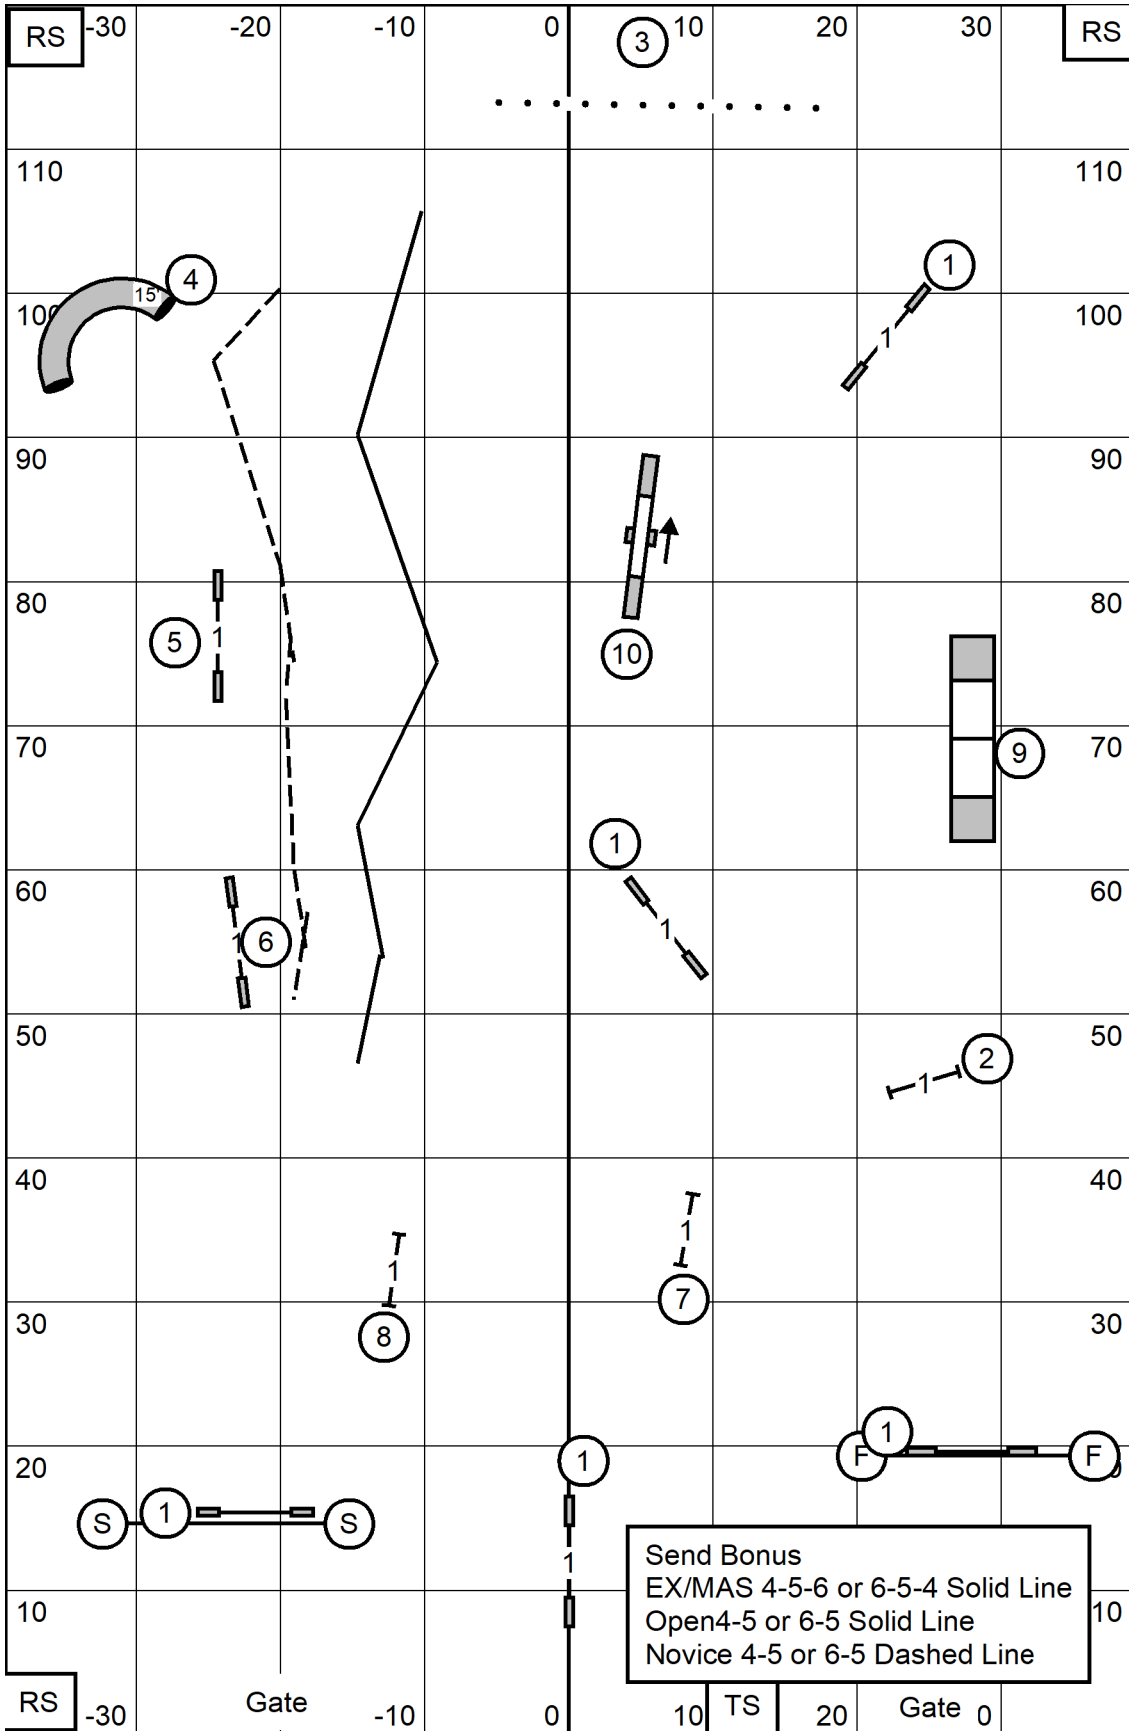

Central Virginia Agility Club
 June 22, 2024* Indoors on Turf 78' X 120'
 EX/MAS Standard
 Lynn Morgan

Central Virginia Agility Club
 June 22, 2024* Indoors on Turf 78' X 120'
 FAST-All Levels
 Lynn Morgan

Central Virginia Agility Club
 June 22, 2024* Indoors on Turf 78' X 120'
 Novice JWW
 Lynn Morgan

Central Virginia Agility Club
 June 22, 2024* Indoors on Turf 78' X 120'
 Novice Standard
 Lynn Morgan

Central Virginia Agility Club
 June 22, 2024* Indoors on Turf 78' X 120'
 Open JWW
 Lynn Morgan

Central Virginia Agility Club
 June 22, 2024* Indoors on Turf 78' X 120'
 Open Standard
 Lynn Morgan

Central Virginia Agility Club
 June 22, 2024* Indoors on Turf 78' X 120'
 EX/MAS JWW
 Lynn Morgan