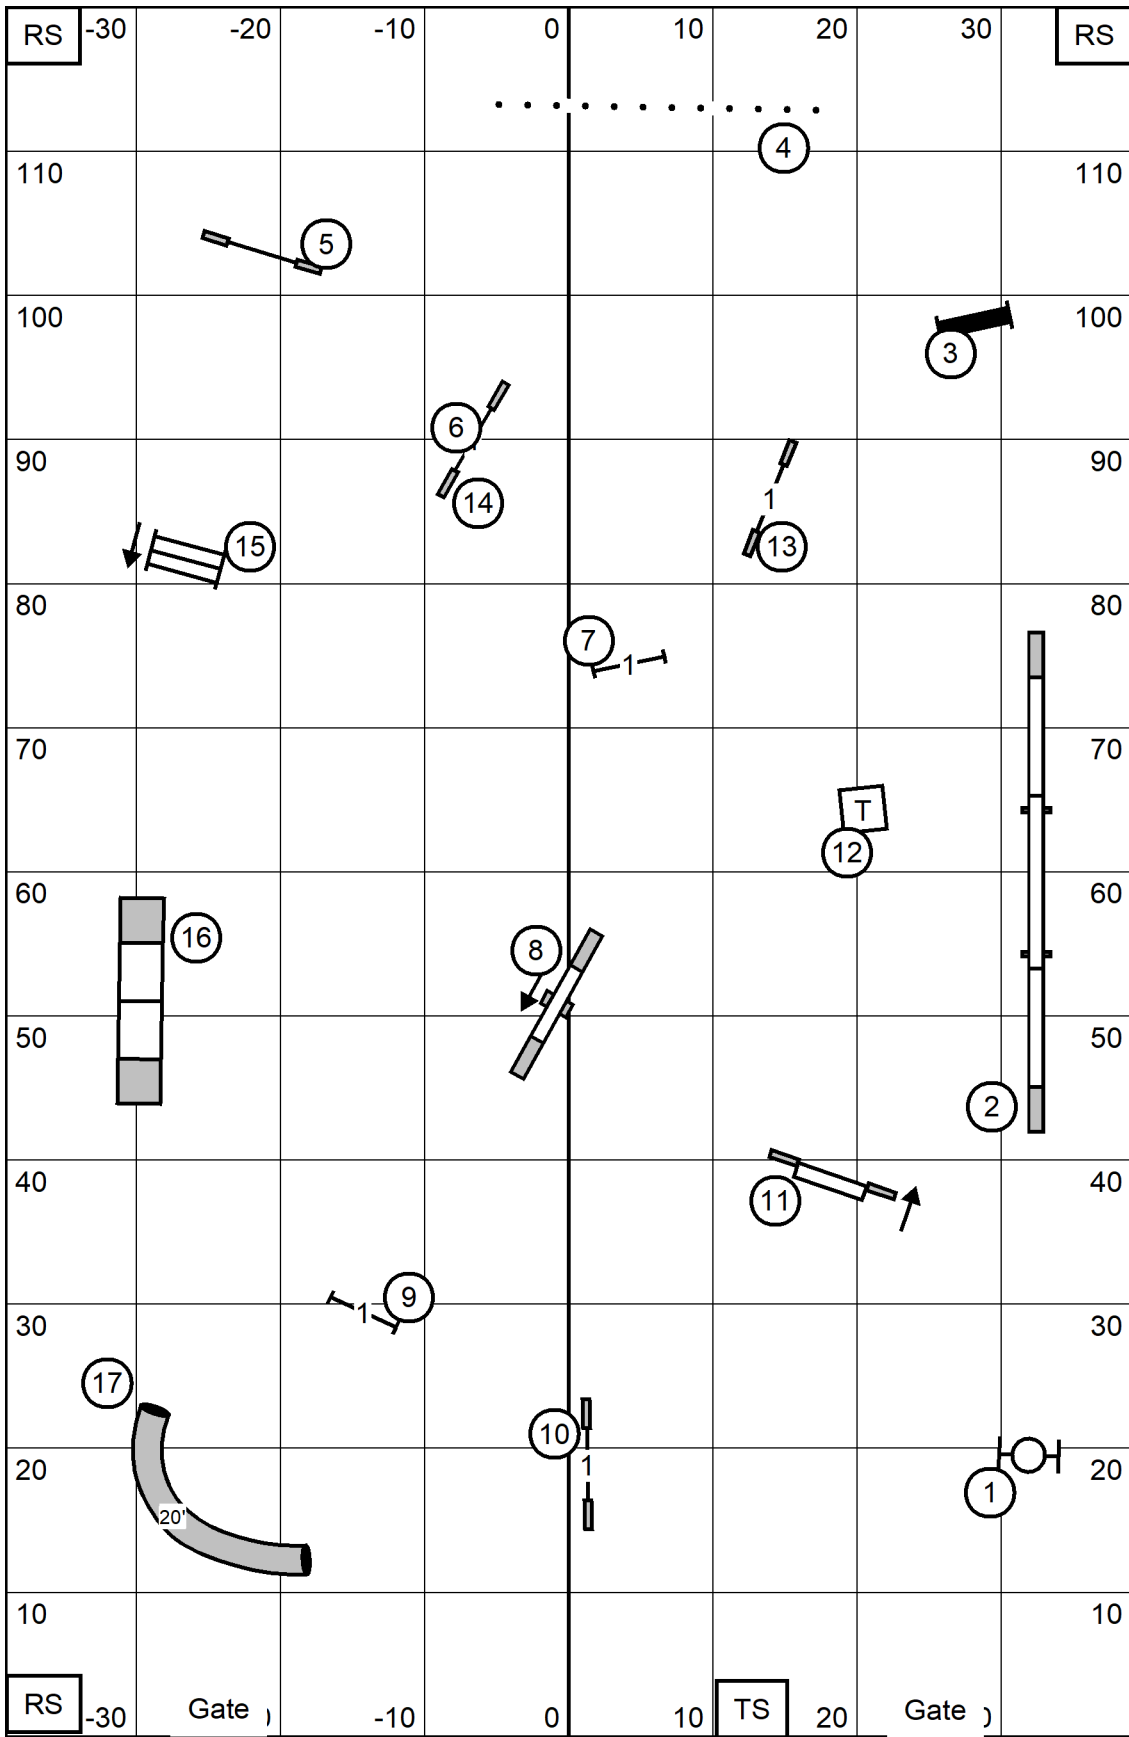

Central Virginia Agility Club
 June 22, 2024* Indoors on Turf 78' X 120'
 EX/MAS Standard
 Lynn Morgan

Central Virginia Agility Club
 June 22, 2024* Indoors on Turf 78' X 120'
 FAST-All Levels
 Lynn Morgan

Central Virginia Agility Club
 June 22, 2024* Indoors on Turf 78' X 120'
 Novice JWW
 Lynn Morgan

Central Virginia Agility Club
 June 22, 2024* Indoors on Turf 78' X 120'
 Novice Standard
 Lynn Morgan

Central Virginia Agility Club
 June 22, 2024* Indoors on Turf 78' X 120'
 Open JWW
 Lynn Morgan

Central Virginia Agility Club
 June 22, 2024* Indoors on Turf 78' X 120'
 Open Standard
 Lynn Morgan

Central Virginia Agility Club
 June 22, 2024* Indoors on Turf 78' X 120'
 EX/MAS JWW
 Lynn Morgan