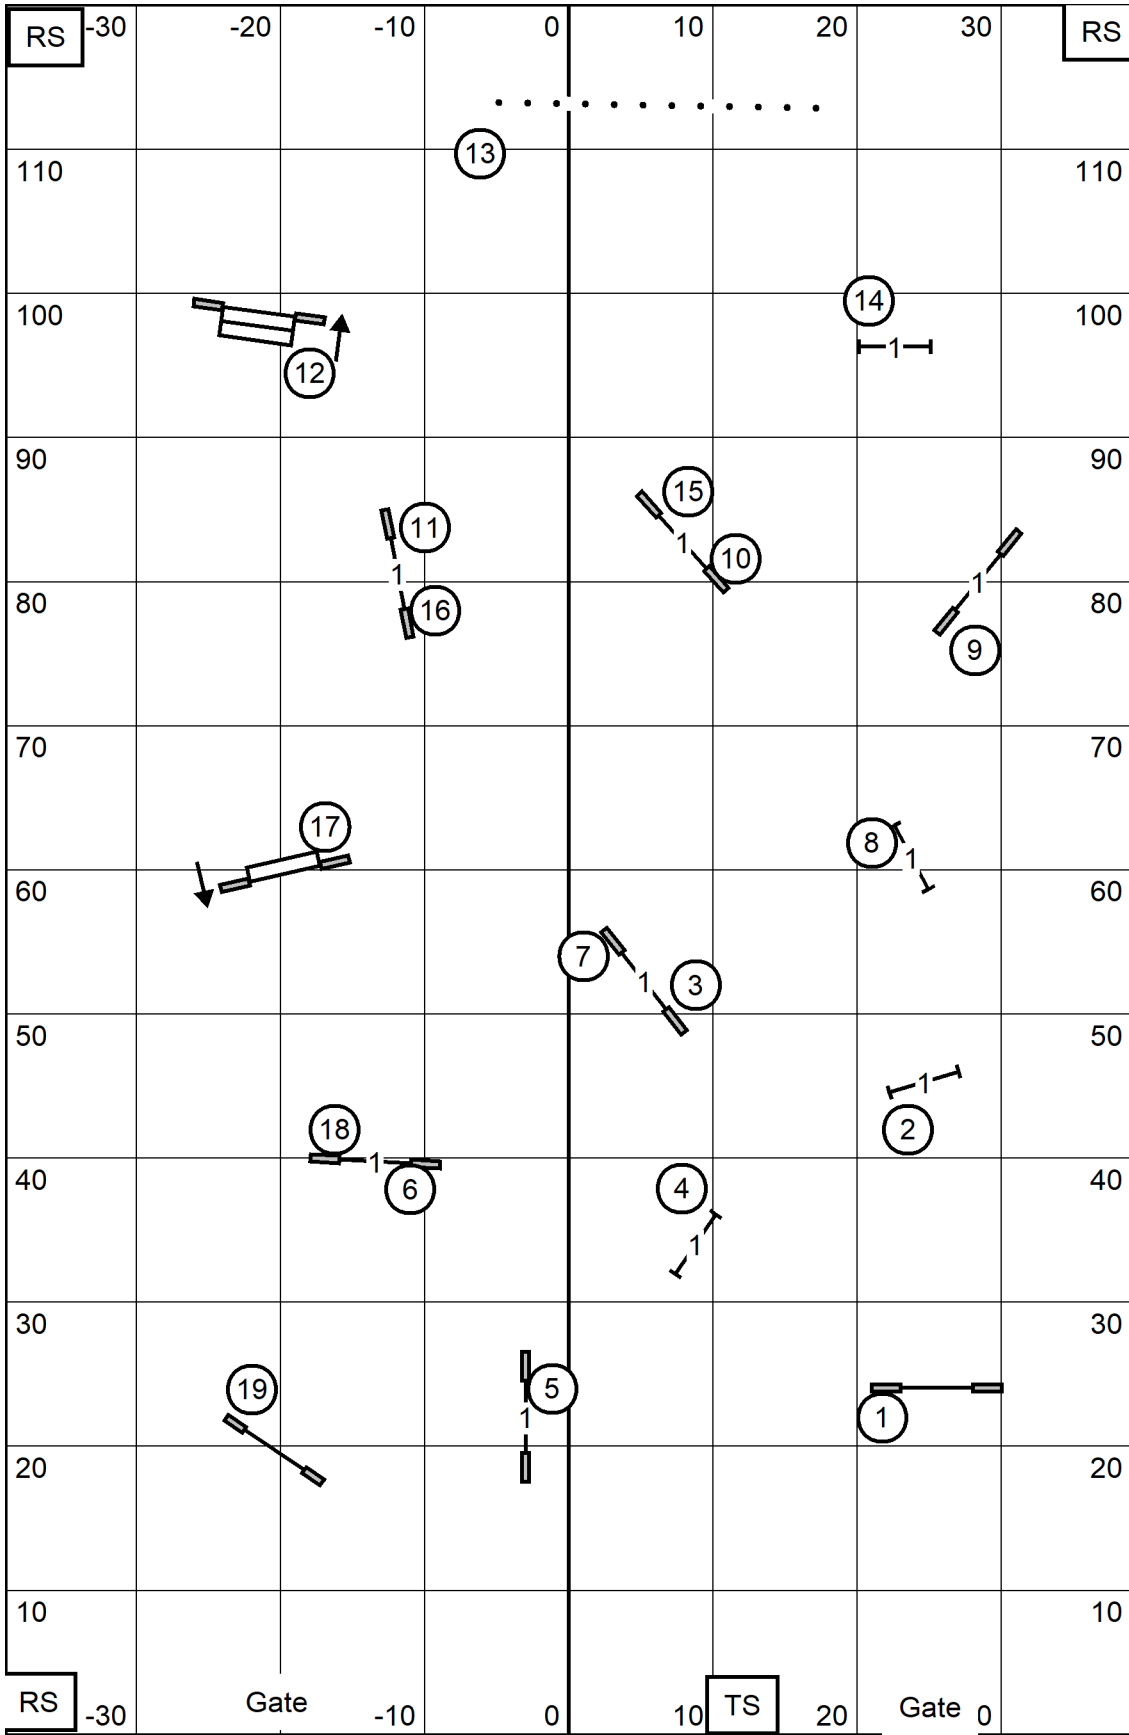

Central Virginia Agility Club
 June 22, 2024* Indoors on Turf 78' X 120'
 EX/MAS Standard
 Lynn Morgan

Central Virginia Agility Club
 June 22, 2024* Indoors on Turf 78' X 120'
 FAST-All Levels
 Lynn Morgan

Central Virginia Agility Club
 June 22, 2024* Indoors on Turf 78' X 120'
 Novice JWW
 Lynn Morgan

Central Virginia Agility Club
 June 22, 2024* Indoors on Turf 78' X 120'
 Novice Standard
 Lynn Morgan

Central Virginia Agility Club
 June 22, 2024* Indoors on Turf 78' X 120'
 Open JWW
 Lynn Morgan

Central Virginia Agility Club
 June 22, 2024* Indoors on Turf 78' X 120'
 Open Standard
 Lynn Morgan

Central Virginia Agility Club
 June 22, 2024* Indoors on Turf 78' X 120'
 EX/MAS JWW
 Lynn Morgan