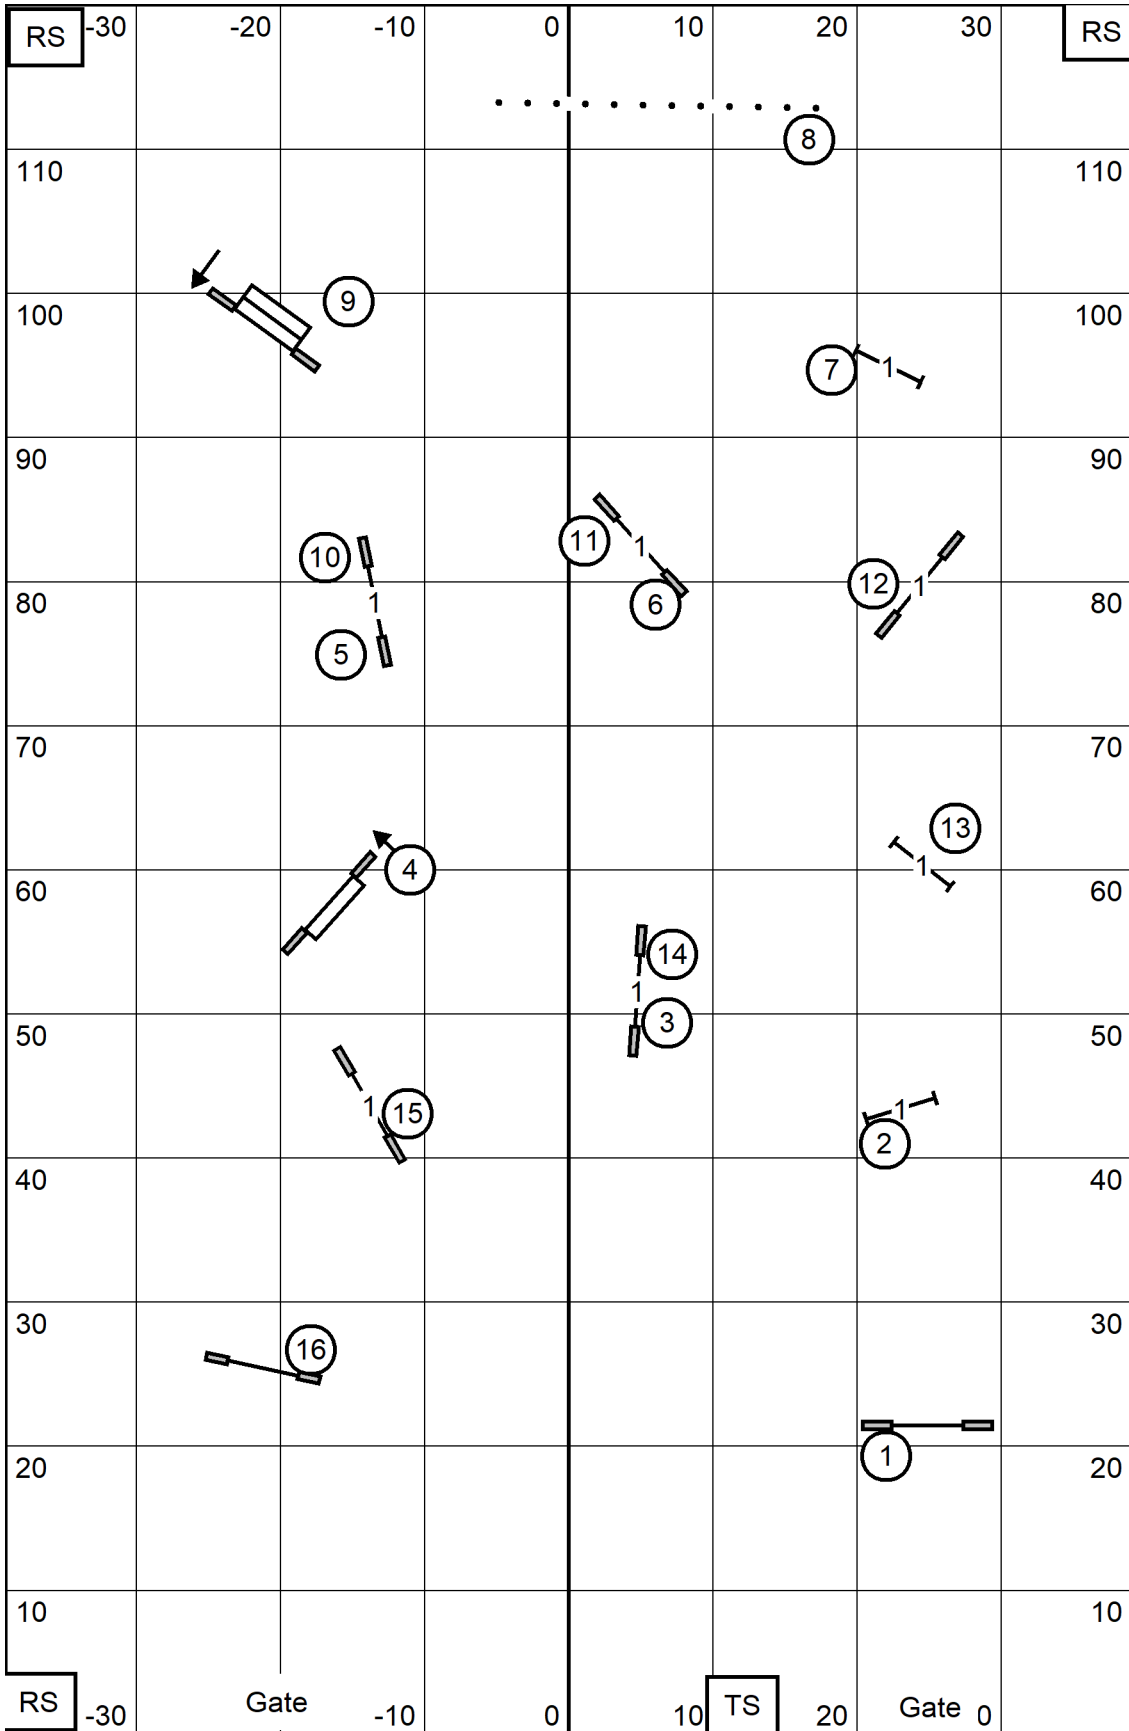

Central Virginia Agility Club
 June 22, 2024* Indoors on Turf 78' X 120'
 EX/MAS Standard
 Lynn Morgan

Central Virginia Agility Club
 June 22, 2024* Indoors on Turf 78' X 120'
 FAST-All Levels
 Lynn Morgan

Central Virginia Agility Club
 June 22, 2024* Indoors on Turf 78' X 120'
 Novice JWW
 Lynn Morgan

Central Virginia Agility Club
 June 22, 2024* Indoors on Turf 78' X 120'
 Novice Standard
 Lynn Morgan

Central Virginia Agility Club
 June 22, 2024* Indoors on Turf 78' X 120'
 Open JWW
 Lynn Morgan

Central Virginia Agility Club
 June 22, 2024* Indoors on Turf 78' X 120'
 Open Standard
 Lynn Morgan

Central Virginia Agility Club
 June 22, 2024* Indoors on Turf 78' X 120'
 EX/MAS JWW
 Lynn Morgan