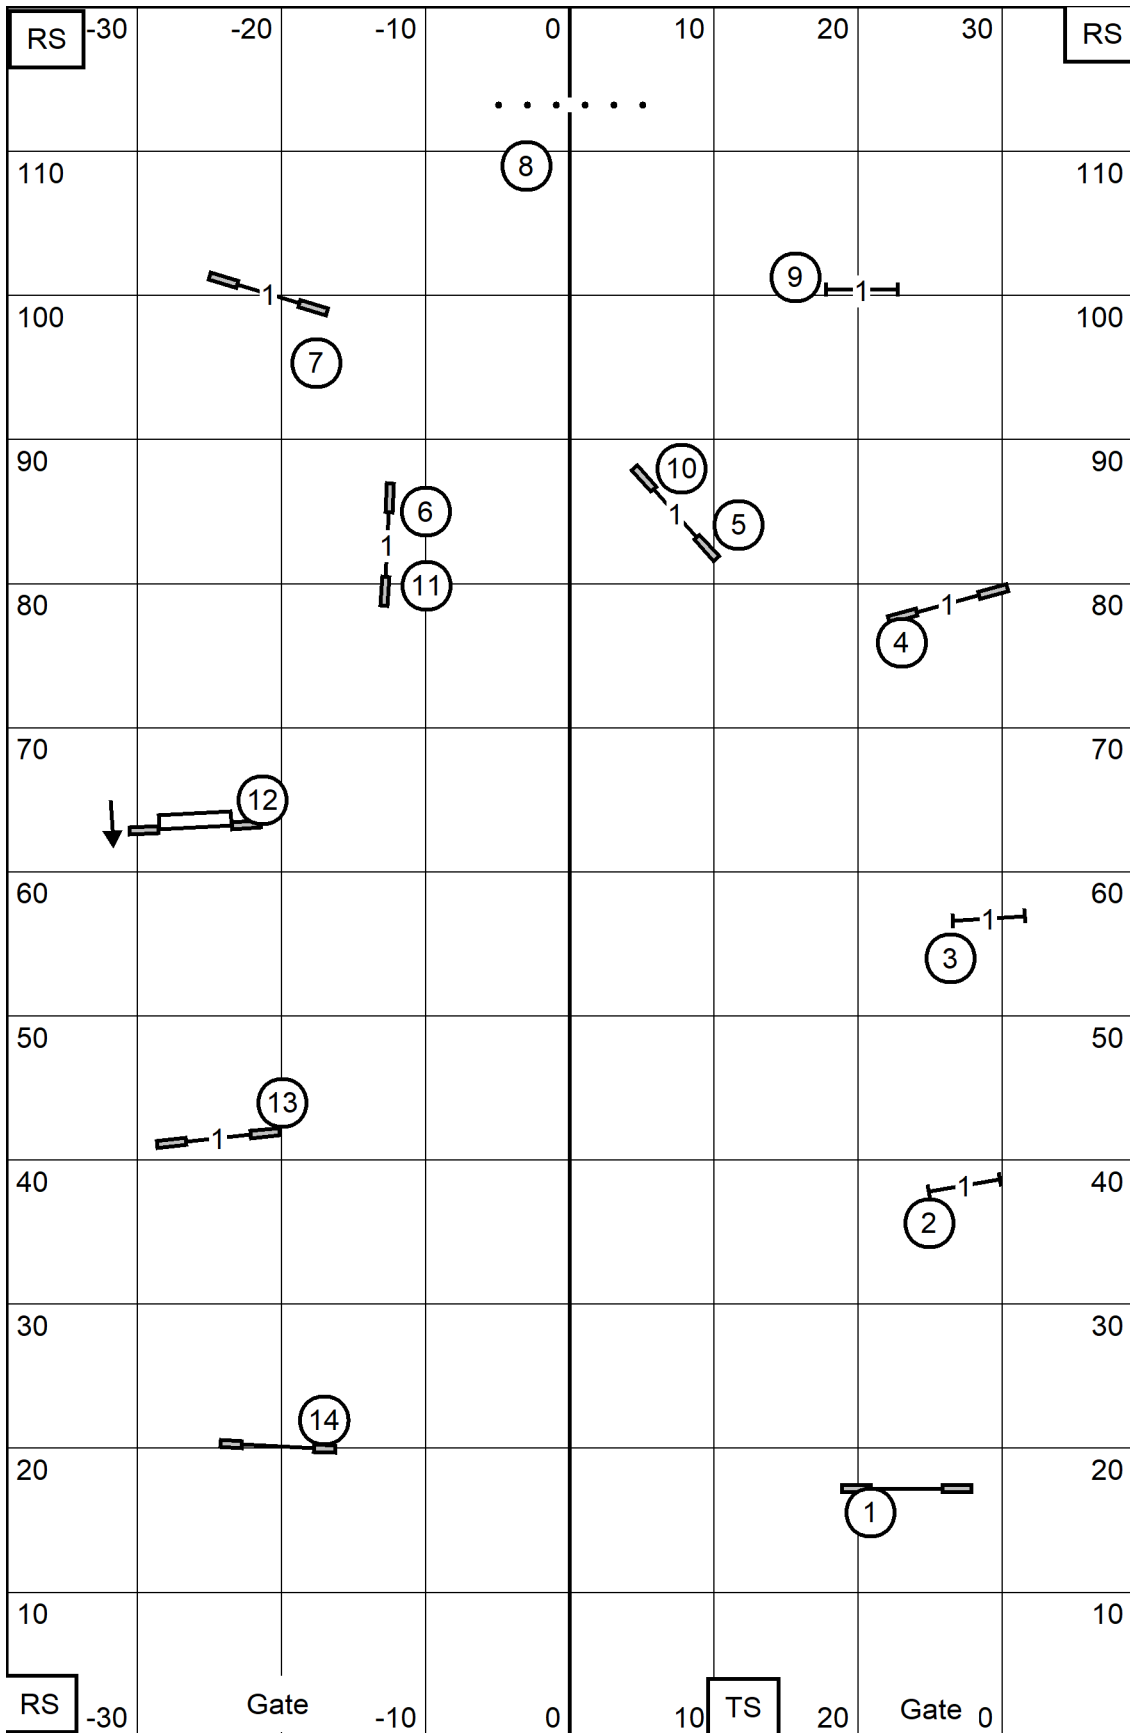

Central Virginia Agility Club
 June 22, 2024* Indoors on Turf 78' X 120'
 EX/MAS Standard
 Lynn Morgan

Central Virginia Agility Club
 June 22, 2024* Indoors on Turf 78' X 120'
 FAST-All Levels
 Lynn Morgan

Central Virginia Agility Club
 June 22, 2024* Indoors on Turf 78' X 120'
 Novice JWW
 Lynn Morgan

Central Virginia Agility Club
 June 22, 2024* Indoors on Turf 78' X 120'
 Novice Standard
 Lynn Morgan

Central Virginia Agility Club
 June 22, 2024* Indoors on Turf 78' X 120'
 Open JWW
 Lynn Morgan

Central Virginia Agility Club
 June 22, 2024* Indoors on Turf 78' X 120'
 Open Standard
 Lynn Morgan

Central Virginia Agility Club
 June 22, 2024* Indoors on Turf 78' X 120'
 EX/MAS JWW
 Lynn Morgan