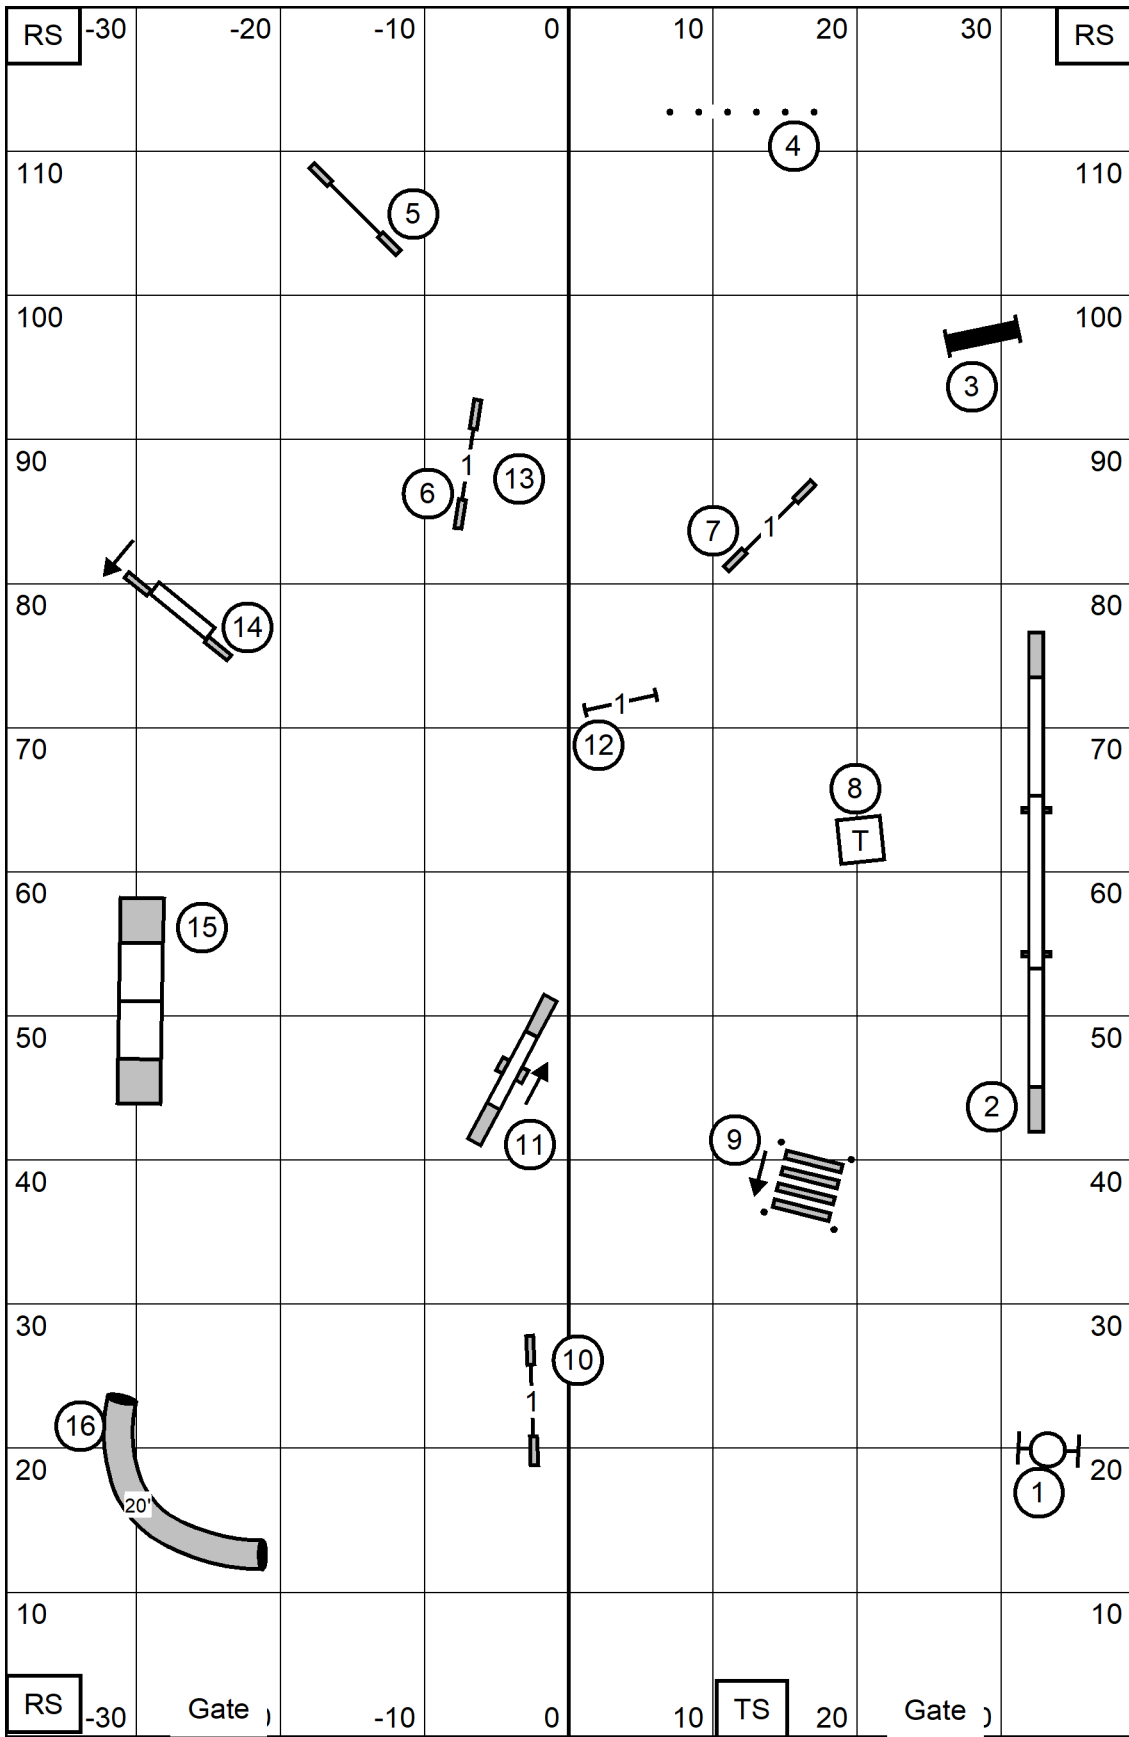

Central Virginia Agility Club
 June 22, 2024* Indoors on Turf 78' X 120'
 EX/MAS Standard
 Lynn Morgan

Central Virginia Agility Club
 June 22, 2024* Indoors on Turf 78' X 120'
 FAST-All Levels
 Lynn Morgan

Central Virginia Agility Club
 June 22, 2024* Indoors on Turf 78' X 120'
 Novice JWW
 Lynn Morgan

Central Virginia Agility Club
 June 22, 2024* Indoors on Turf 78' X 120'
 Novice Standard
 Lynn Morgan

Central Virginia Agility Club
 June 22, 2024* Indoors on Turf 78' X 120'
 Open JWW
 Lynn Morgan

Central Virginia Agility Club
 June 22, 2024* Indoors on Turf 78' X 120'
 Open Standard
 Lynn Morgan

Central Virginia Agility Club
 June 22, 2024* Indoors on Turf 78' X 120'
 EX/MAS JWW
 Lynn Morgan