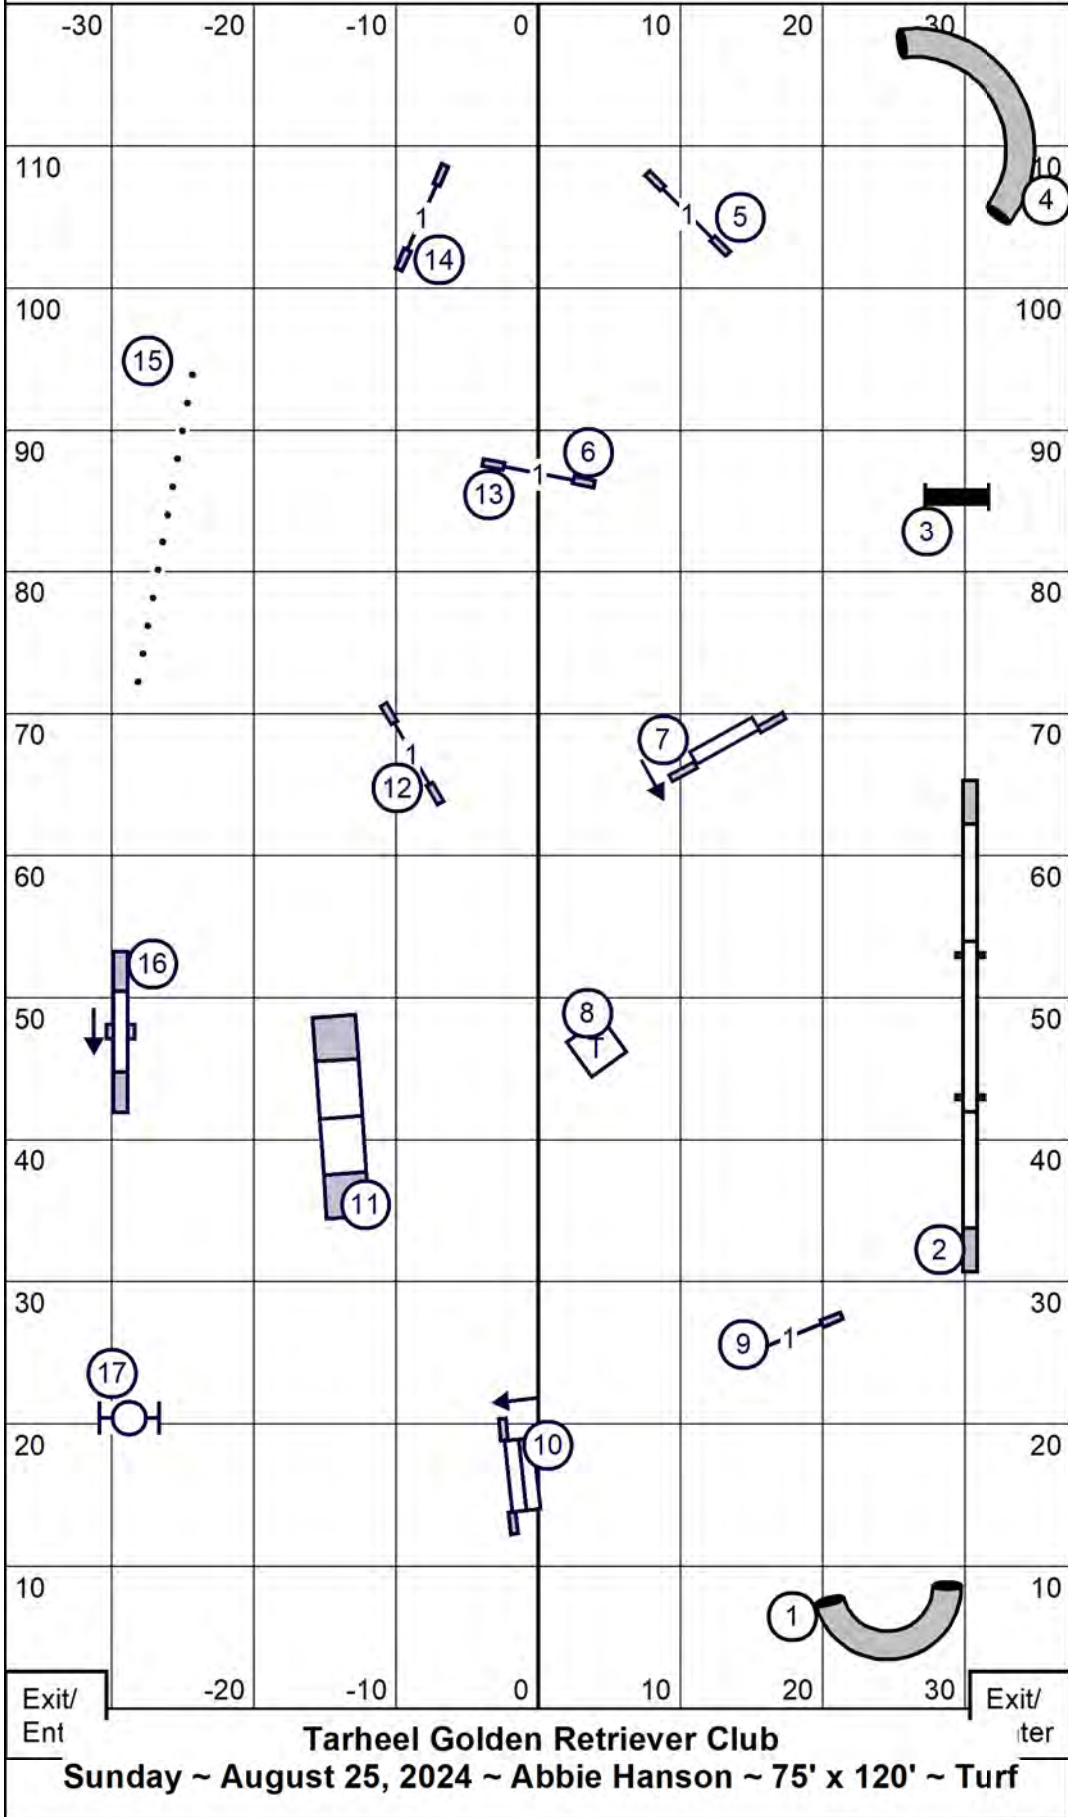

Exit/Enter
 Exit/Enter
Tarheel Golden Retriever Club
Sunday ~ August 25, 2024 ~ Abbie Hanson ~ 75' x 120' ~ Turf

EXCELLENT/MASTER: Send Bonus	4 6 5	_____
60 points to Q 15 pts + 20 pts bonus = 35 pts		25 additional points needed
OPEN: Send Bonus	4 6	-----
55 points to Q 10 pts + 20 pts bonus = 30 pts		25 additional points needed
NOVICE: Send Bonus	4 6	-----
50 points to Q 10 pts + 20 pts bonus = 30 pts		20 additional points needed

Excellent / Master Standard

Exit/ Ent -20 -10 0 10 20 30 Exit/ ter

Tarheel Golden Retriever Club
 Sunday ~ August 25, 2024 ~ Abbie Hanson ~ 75' x 120' ~ Turf

Open Standard

Novice Standard

Exit/ Ent -20 -10 0 10 20 30 Exit/ ter

Tarheel Golden Retriever Club
Sunday ~ August 25, 2024 ~ Abbie Hanson ~ 75' x 120' ~ Turf

T2B

Exit/ Ent -20 -10 0 10 20 30 Exit/ ter

Tarheel Golden Retriever Club
Sunday ~ August 25, 2024 ~ Abbie Hanson ~ 75' x 120' ~ Turf

Novice JWW

Exit/ Ent -20 -10 0 10 20 30 Exit/ ter

Tarheel Golden Retriever Club
Sunday ~ August 25, 2024 ~ Abbie Hanson ~ 75' x 120' ~ Turf