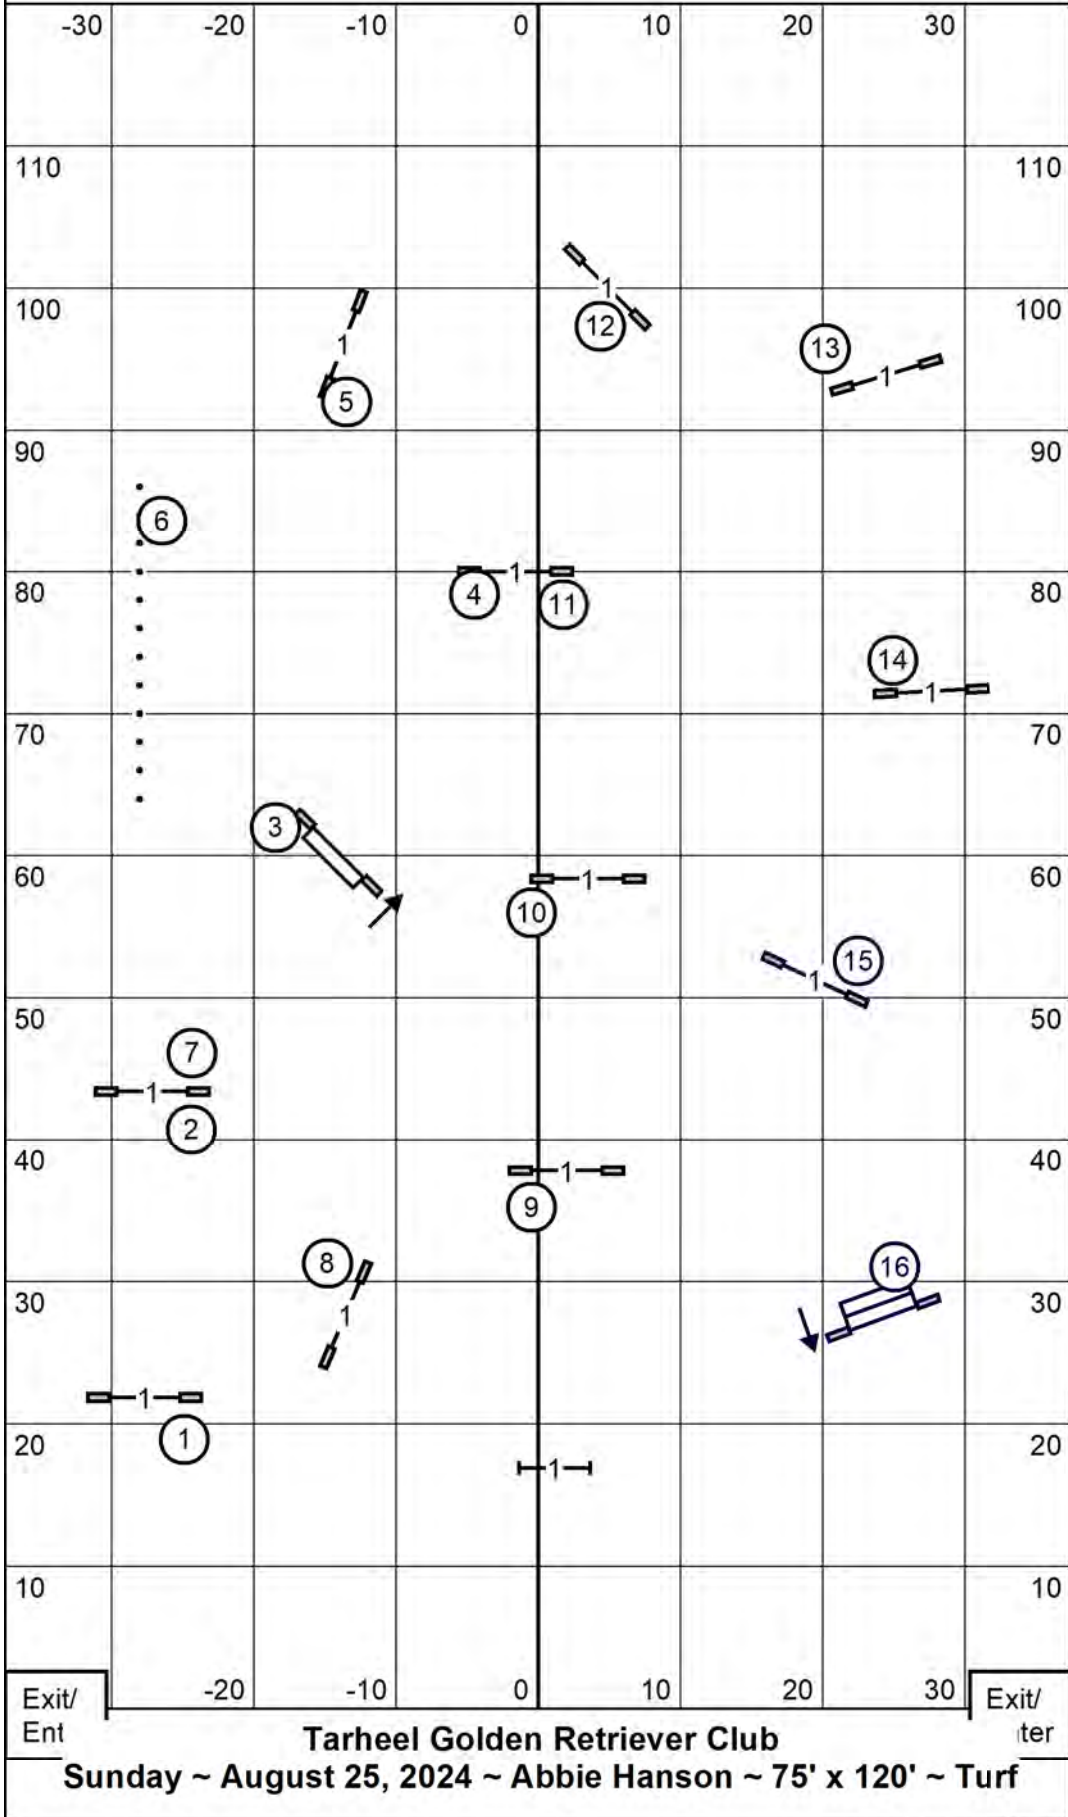

Open JWW

Tarheel Golden Retriever Club

Sunday ~ August 25, 2024 ~ Abbie Hanson ~ 75' x 120' ~ Turf