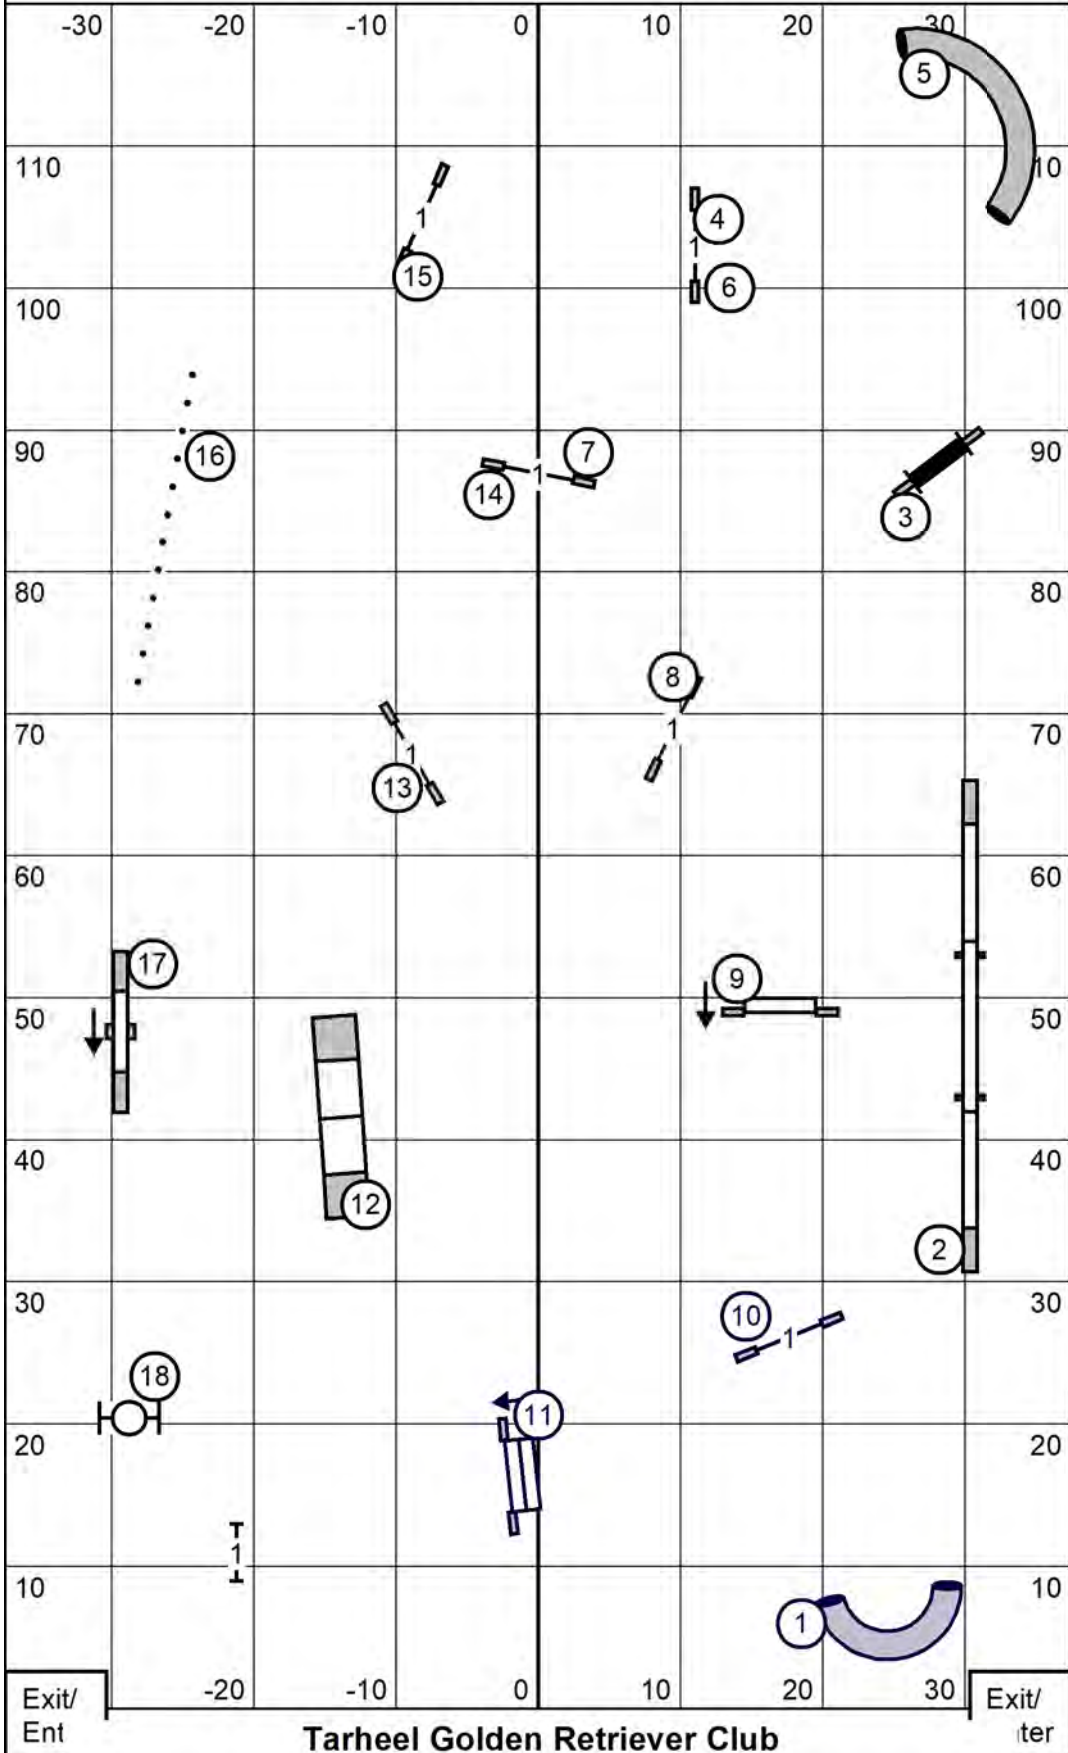

Exit/Enter
 Exit/Enter
Tarheel Golden Retriever Club
Sunday ~ August 25, 2024 ~ Abbie Hanson ~ 75' x 120' ~ Turf

EXCELLENT/MASTER: Send Bonus	4 6 5	_____
60 points to Q 15 pts + 20 pts bonus = 35 pts		25 additional points needed
OPEN: Send Bonus	4 6	-----
55 points to Q 10 pts + 20 pts bonus = 30 pts		25 additional points needed
NOVICE: Send Bonus	4 6	-----
50 points to Q 10 pts + 20 pts bonus = 30 pts		20 additional points needed

Excellent / Master Standard

Exit/ Ent -20 -10 0 10 20 30 Exit/ ter

Tarheel Golden Retriever Club
 Sunday ~ August 25, 2024 ~ Abbie Hanson ~ 75' x 120' ~ Turf

Open Standard

Novice Standard

Exit/ Ent -20 -10 0 10 20 30 Exit/ ter

Tarheel Golden Retriever Club
Sunday ~ August 25, 2024 ~ Abbie Hanson ~ 75' x 120' ~ Turf

T2B

Exit/ Ent -20 -10 0 10 20 30 Exit/ ter

Tarheel Golden Retriever Club
Sunday ~ August 25, 2024 ~ Abbie Hanson ~ 75' x 120' ~ Turf

Novice JWW

Exit/ Ent -20 -10 0 10 20 30 Exit/ ter

Tarheel Golden Retriever Club
Sunday ~ August 25, 2024 ~ Abbie Hanson ~ 75' x 120' ~ Turf