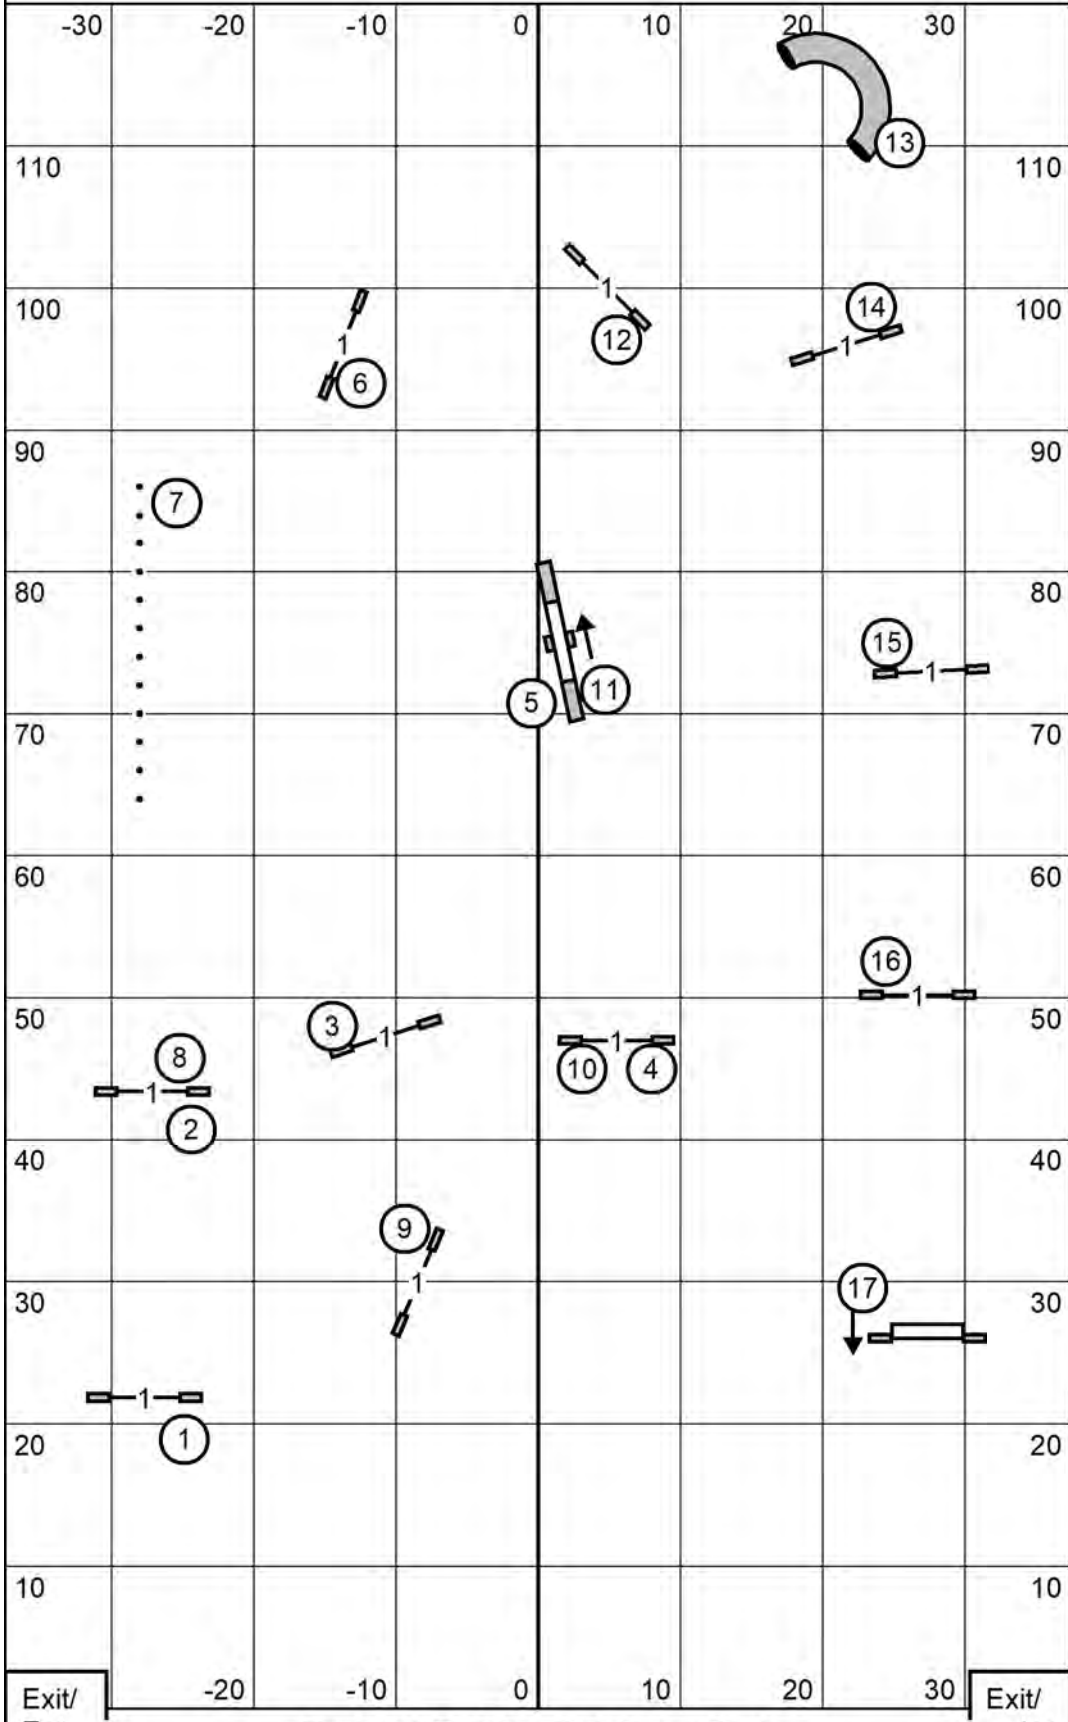

Exit/Enter
 Exit/Enter
Tarheel Golden Retriever Club
Sunday ~ August 25, 2024 ~ Abbie Hanson ~ 75' x 120' ~ Turf

EXCELLENT/MASTER: Send Bonus	4 6 5	_____
60 points to Q 15 pts + 20 pts bonus = 35 pts		25 additional points needed
OPEN: Send Bonus	4 6	-----
55 points to Q 10 pts + 20 pts bonus = 30 pts		25 additional points needed
NOVICE: Send Bonus	4 6	-----
50 points to Q 10 pts + 20 pts bonus = 30 pts		20 additional points needed

Excellent / Master Standard

Exit/ Ent -20 -10 0 10 20 30 Exit/ ter

Tarheel Golden Retriever Club
 Sunday ~ August 25, 2024 ~ Abbie Hanson ~ 75' x 120' ~ Turf

Open Standard

Novice Standard

Exit/ Ent -20 -10 0 10 20 30 Exit/ ter

Tarheel Golden Retriever Club
Sunday ~ August 25, 2024 ~ Abbie Hanson ~ 75' x 120' ~ Turf

T2B

Exit/ Ent -20 -10 0 10 20 30 Exit/ ter

Tarheel Golden Retriever Club
Sunday ~ August 25, 2024 ~ Abbie Hanson ~ 75' x 120' ~ Turf

Novice JWW

Exit/ Ent -20 -10 0 10 20 30 Exit/ ter

Tarheel Golden Retriever Club
Sunday ~ August 25, 2024 ~ Abbie Hanson ~ 75' x 120' ~ Turf