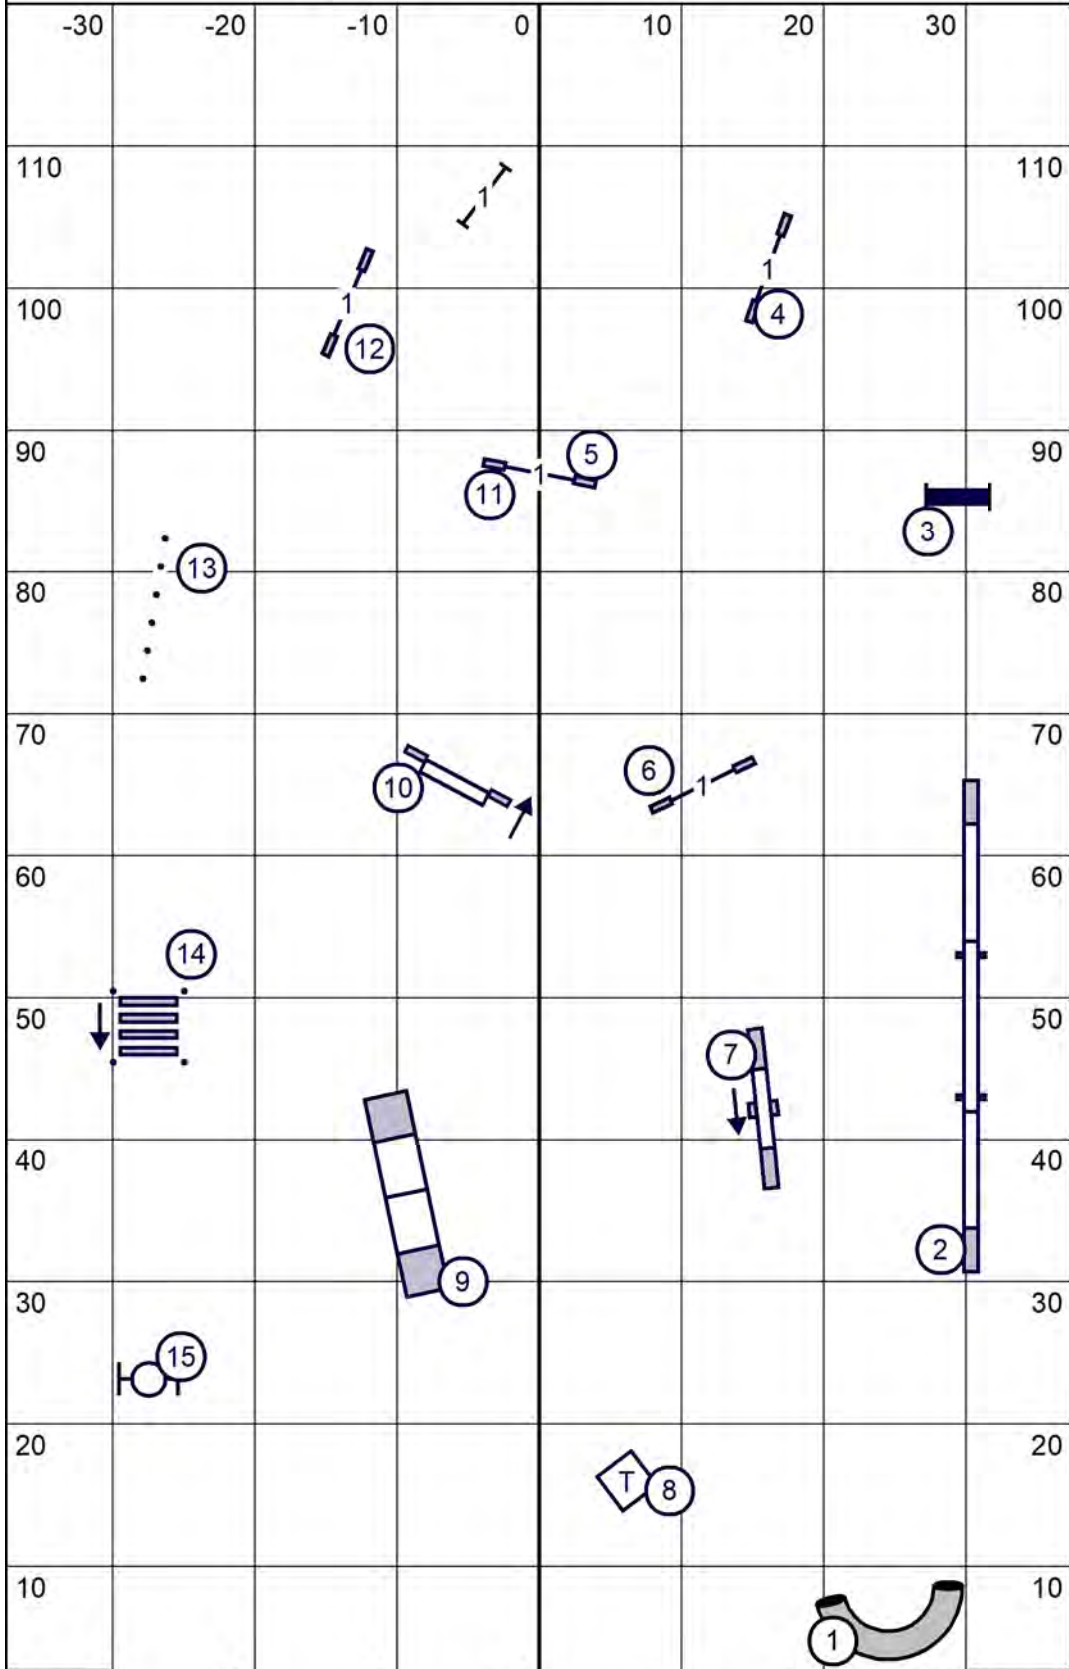

Exit/Enter
 Exit/Enter
Tarheel Golden Retriever Club
Sunday ~ August 25, 2024 ~ Abbie Hanson ~ 75' x 120' ~ Turf

EXCELLENT/MASTER: Send Bonus	4 6 5	_____
60 points to Q 15 pts + 20 pts bonus = 35 pts		25 additional points needed
OPEN: Send Bonus	4 6	-----
55 points to Q 10 pts + 20 pts bonus = 30 pts		25 additional points needed
NOVICE: Send Bonus	4 6	-----
50 points to Q 10 pts + 20 pts bonus = 30 pts		20 additional points needed

Excellent / Master Standard

Exit/ Ent -20 -10 0 10 20 30 Exit/ ter

Tarheel Golden Retriever Club
 Sunday ~ August 25, 2024 ~ Abbie Hanson ~ 75' x 120' ~ Turf

Open Standard

Novice Standard

Exit/ Ent -20 -10 0 10 20 30 Exit/ ter

Tarheel Golden Retriever Club
Sunday ~ August 25, 2024 ~ Abbie Hanson ~ 75' x 120' ~ Turf

T2B

Exit/ Ent -20 -10 0 10 20 30 Exit/ ter

Tarheel Golden Retriever Club
Sunday ~ August 25, 2024 ~ Abbie Hanson ~ 75' x 120' ~ Turf

Novice JWW

Exit/ Ent -20 -10 0 10 20 30 Exit/ ter

Tarheel Golden Retriever Club
Sunday ~ August 25, 2024 ~ Abbie Hanson ~ 75' x 120' ~ Turf