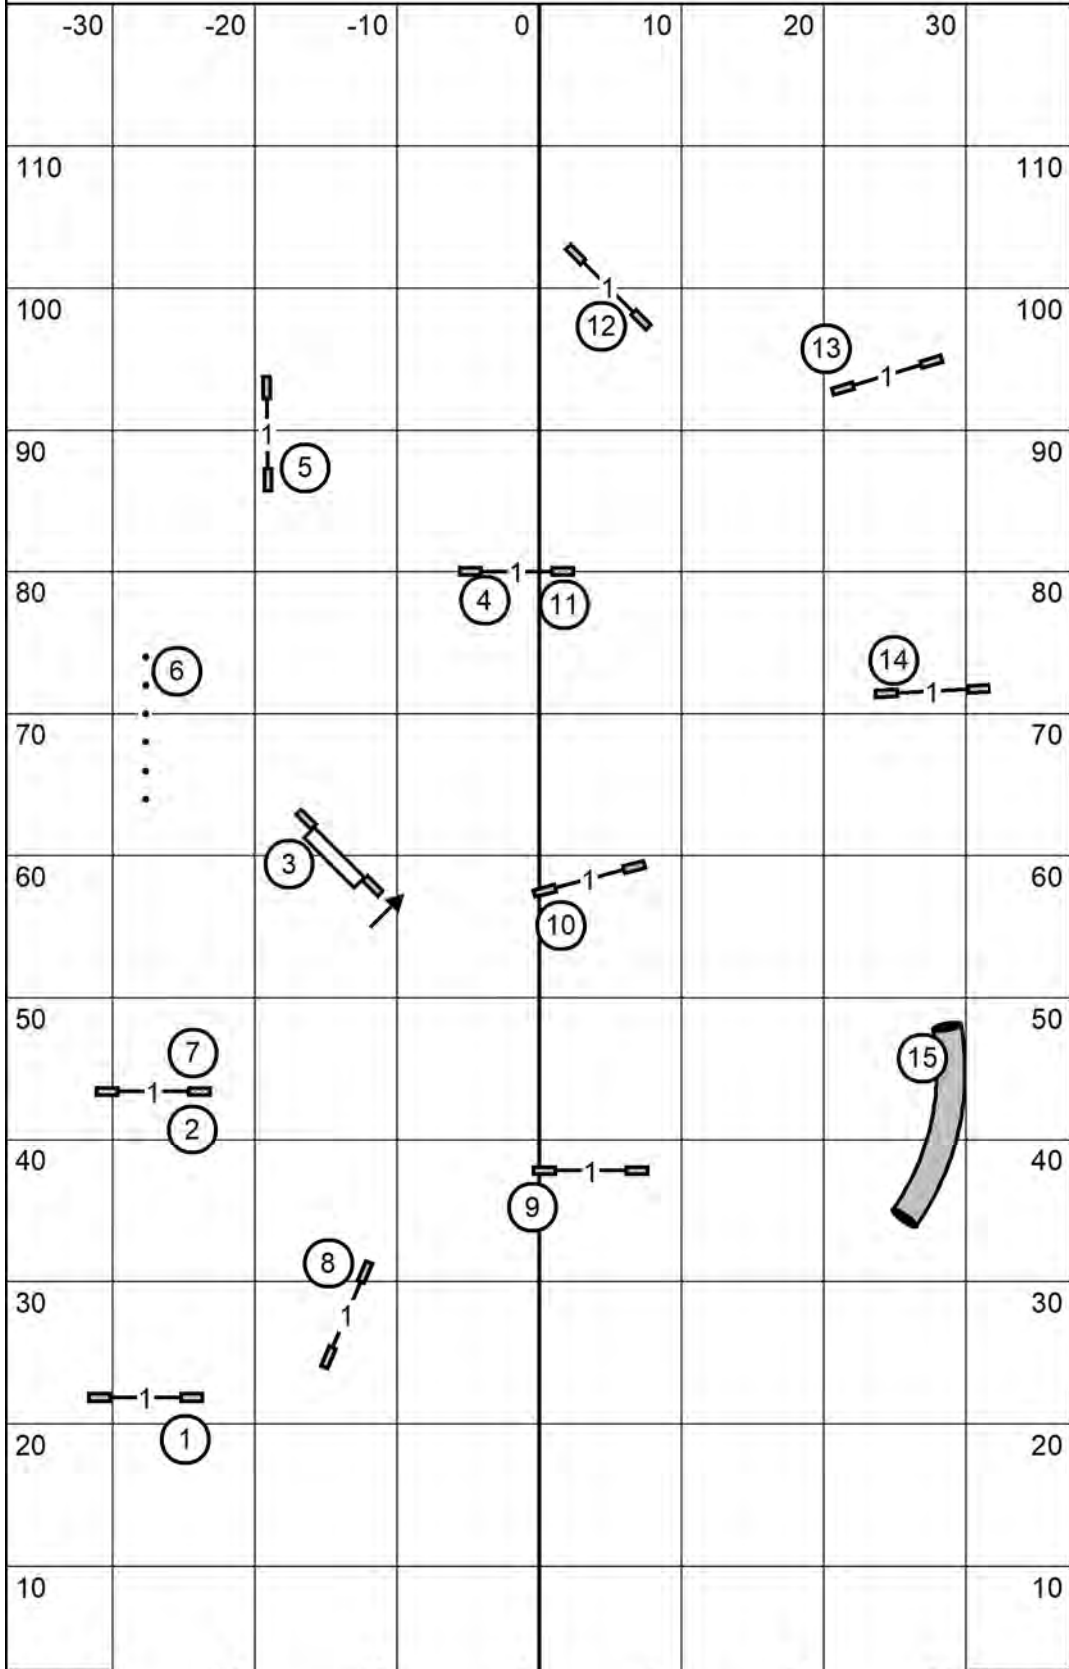

Excellent / Master Standard

Exit/ Ent -20 -10 0 10 20 30 Exit/ ter

Tarheel Golden Retriever Club
 Sunday ~ August 25, 2024 ~ Abbie Hanson ~ 75' x 120' ~ Turf

Open Standard

Novice Standard

Exit/ Ent -20 -10 0 10 20 30 Exit/ ter

Tarheel Golden Retriever Club
Sunday ~ August 25, 2024 ~ Abbie Hanson ~ 75' x 120' ~ Turf

T2B

Exit/ Ent -20 -10 0 10 20 30 Exit/ ter

Tarheel Golden Retriever Club
Sunday ~ August 25, 2024 ~ Abbie Hanson ~ 75' x 120' ~ Turf

Excellent / Master JWW

Tarheel Golden Retriever Club

Sunday ~ August 25, 2024 ~ Abbie Hanson ~ 75' x 120' ~ Turf

Open JWW

Tarheel Golden Retriever Club

Sunday ~ August 25, 2024 ~ Abbie Hanson ~ 75' x 120' ~ Turf

Novice JWW

Exit/ Ent -20 -10 0 10 20 30 Exit/ ter

Tarheel Golden Retriever Club
Sunday ~ August 25, 2024 ~ Abbie Hanson ~ 75' x 120' ~ Turf