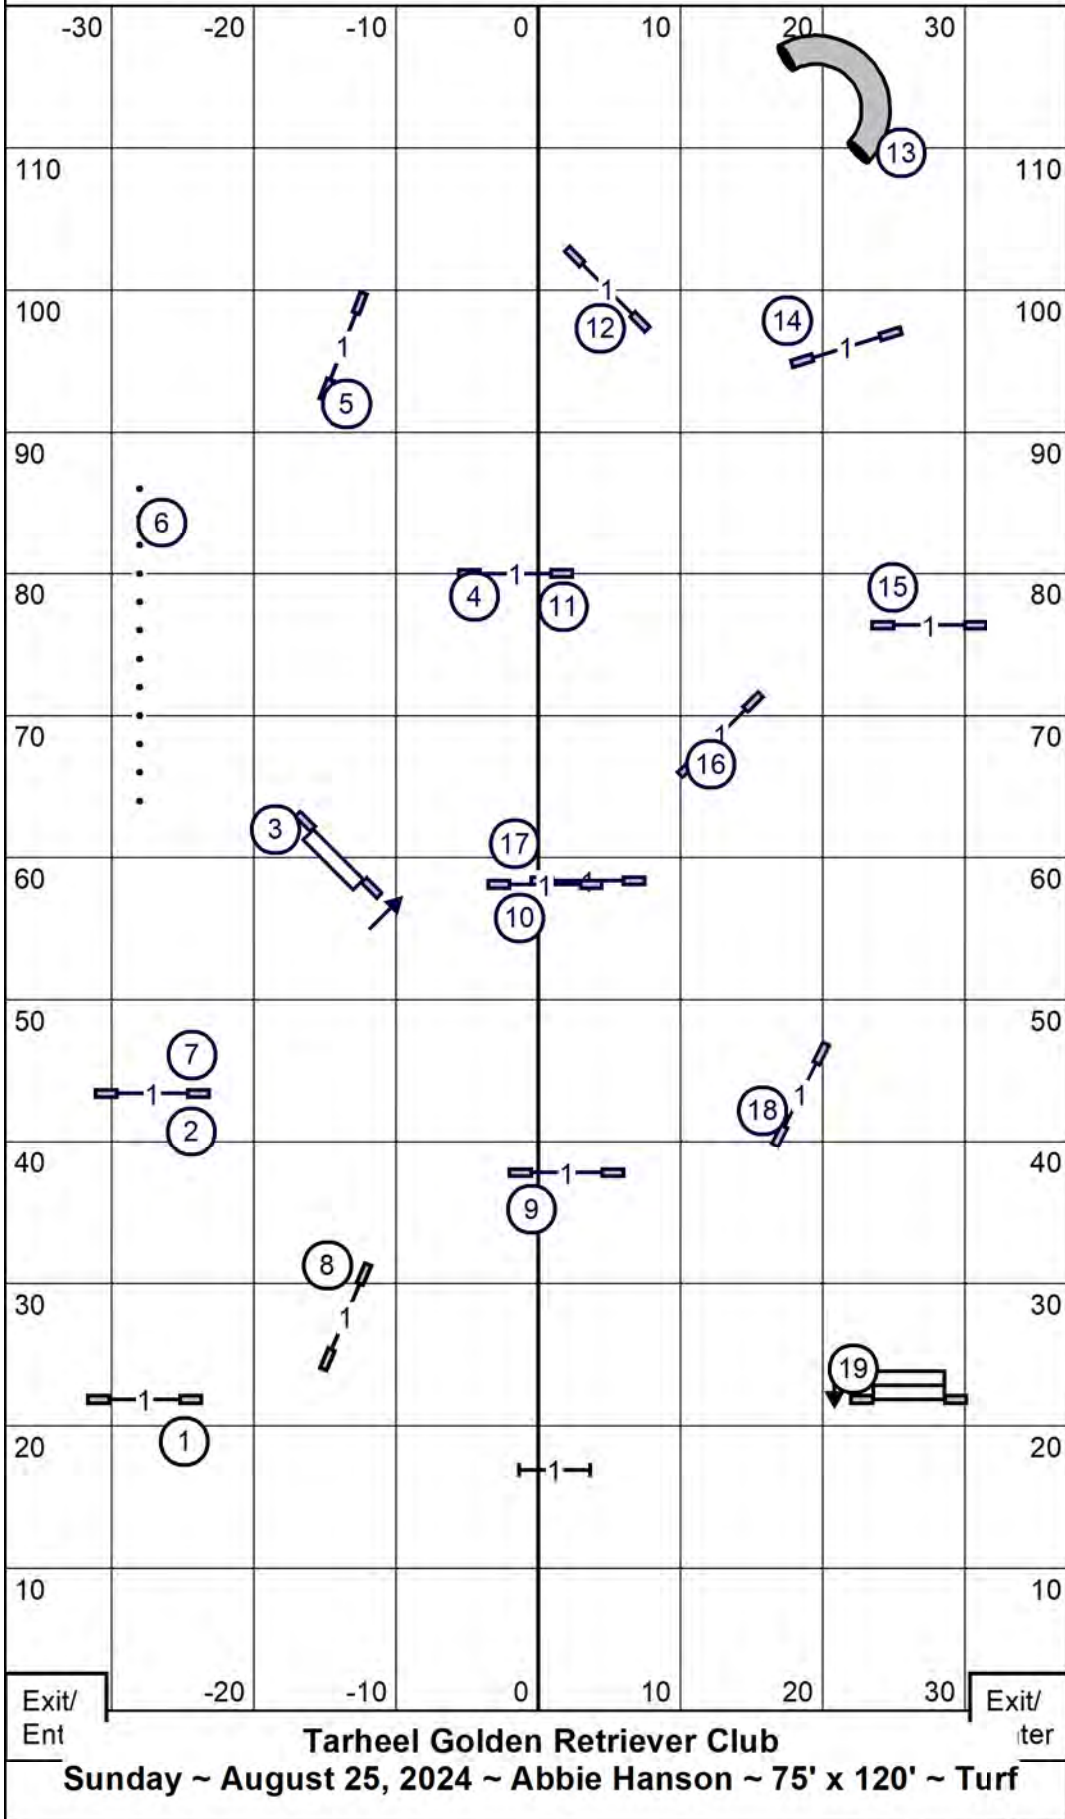

Excellent / Master JWW

Tarheel Golden Retriever Club

Sunday ~ August 25, 2024 ~ Abbie Hanson ~ 75' x 120' ~ Turf