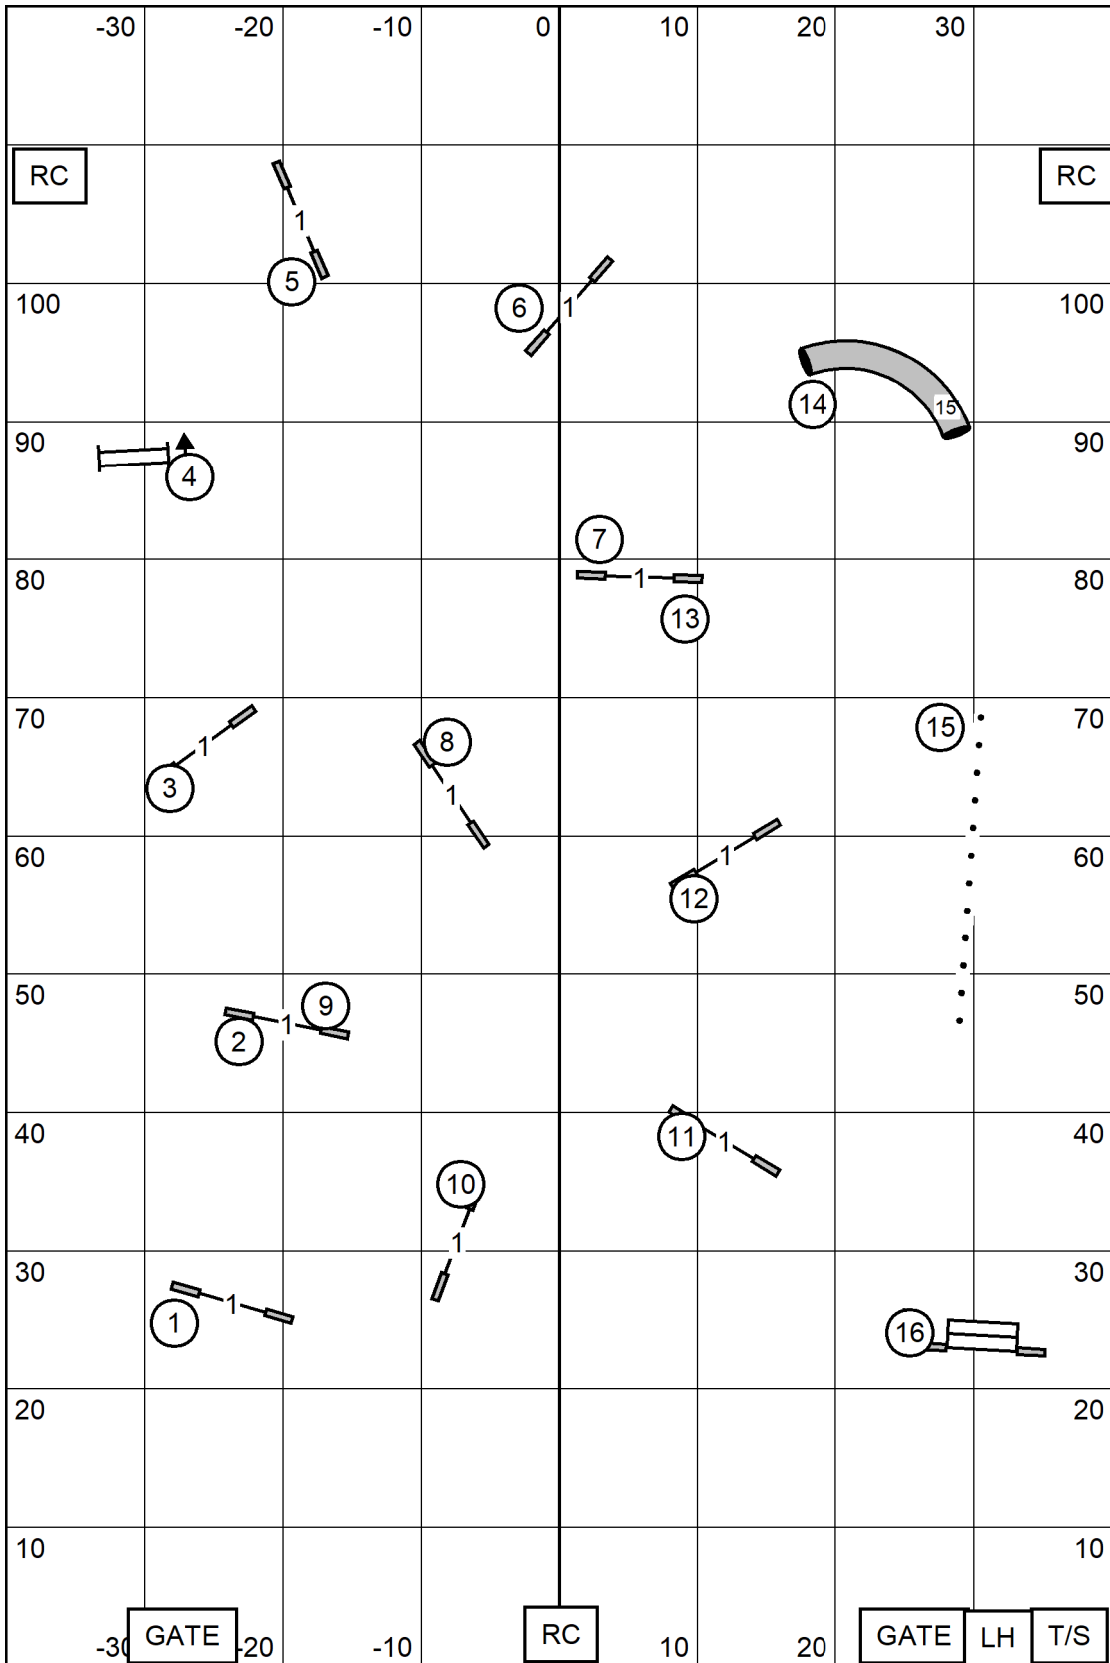

Open JWW

Sunday, 9.22.2024
Judge: Beth Willingham

Yorkshire Terrier Club of America

Rising Star Dog Sports
Oak Ridge, TN
Indoors on Dirt