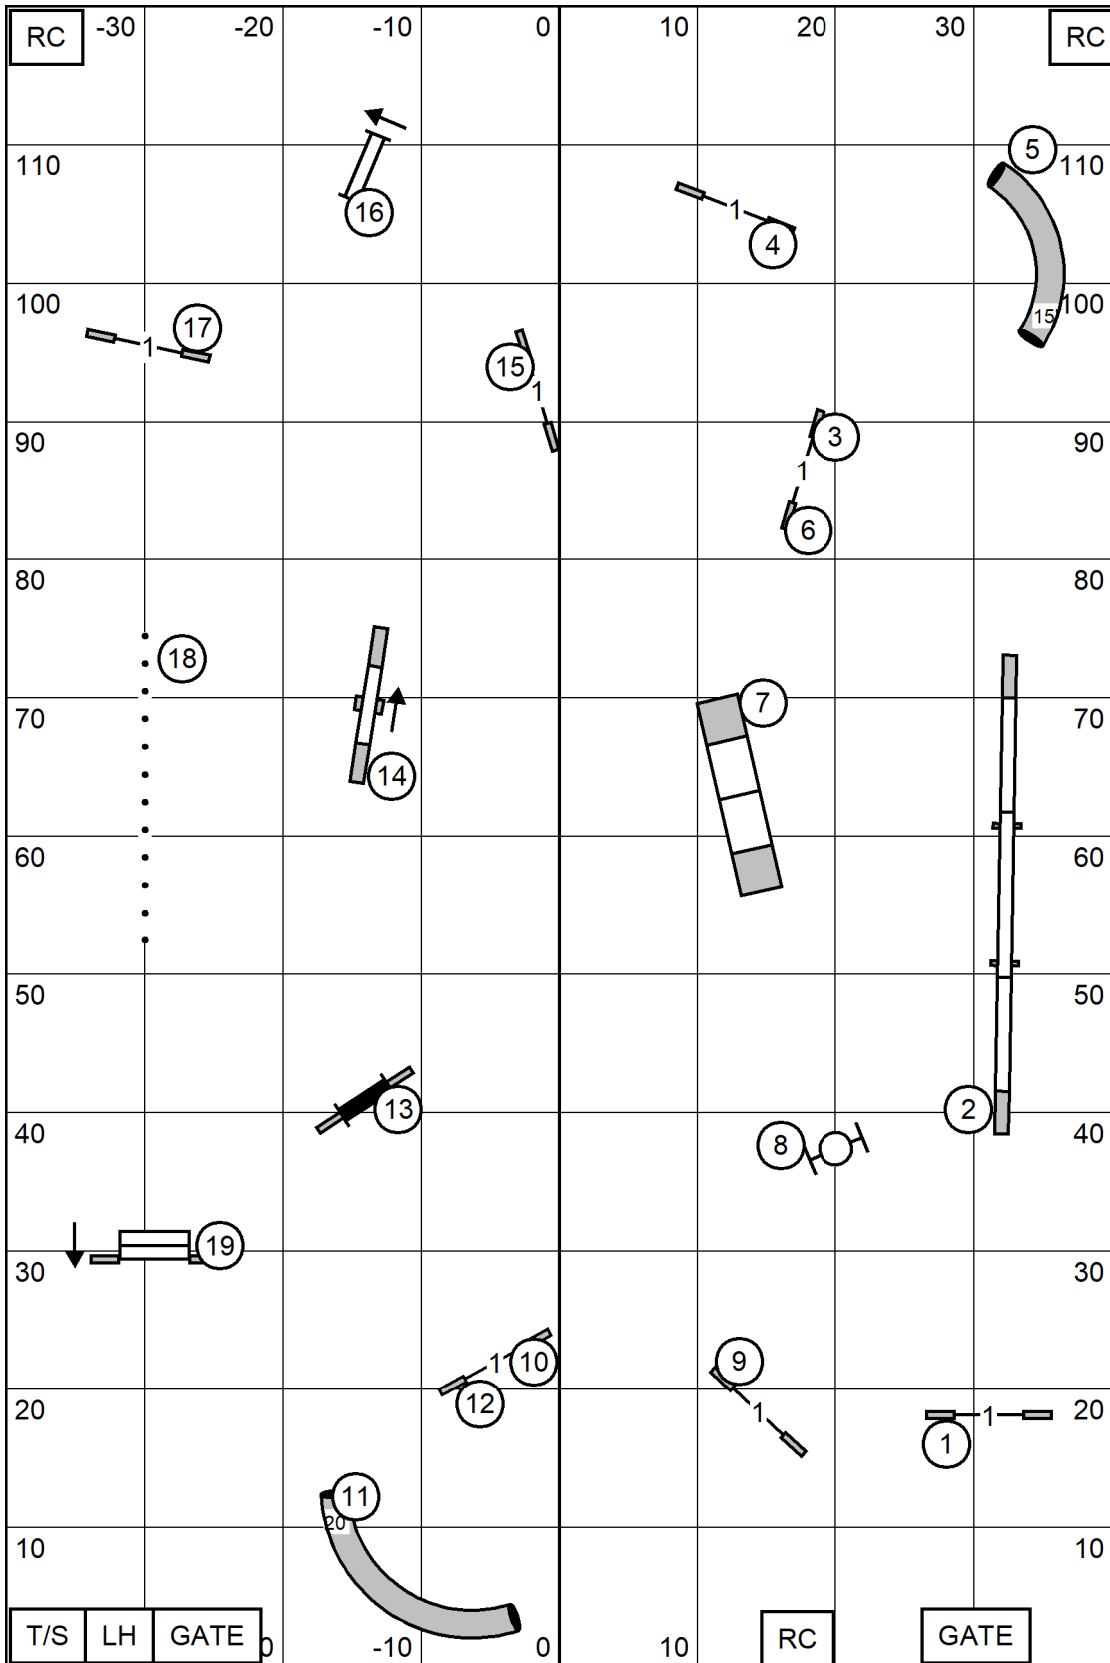

Ex/Master Standard

Sunday, 9.22.2024

Judge: Beth Willingham

Yorkshire Terrier Club of America

Rising Star Dog Sports

Oak Ridge, TN

Indoors on Dirt