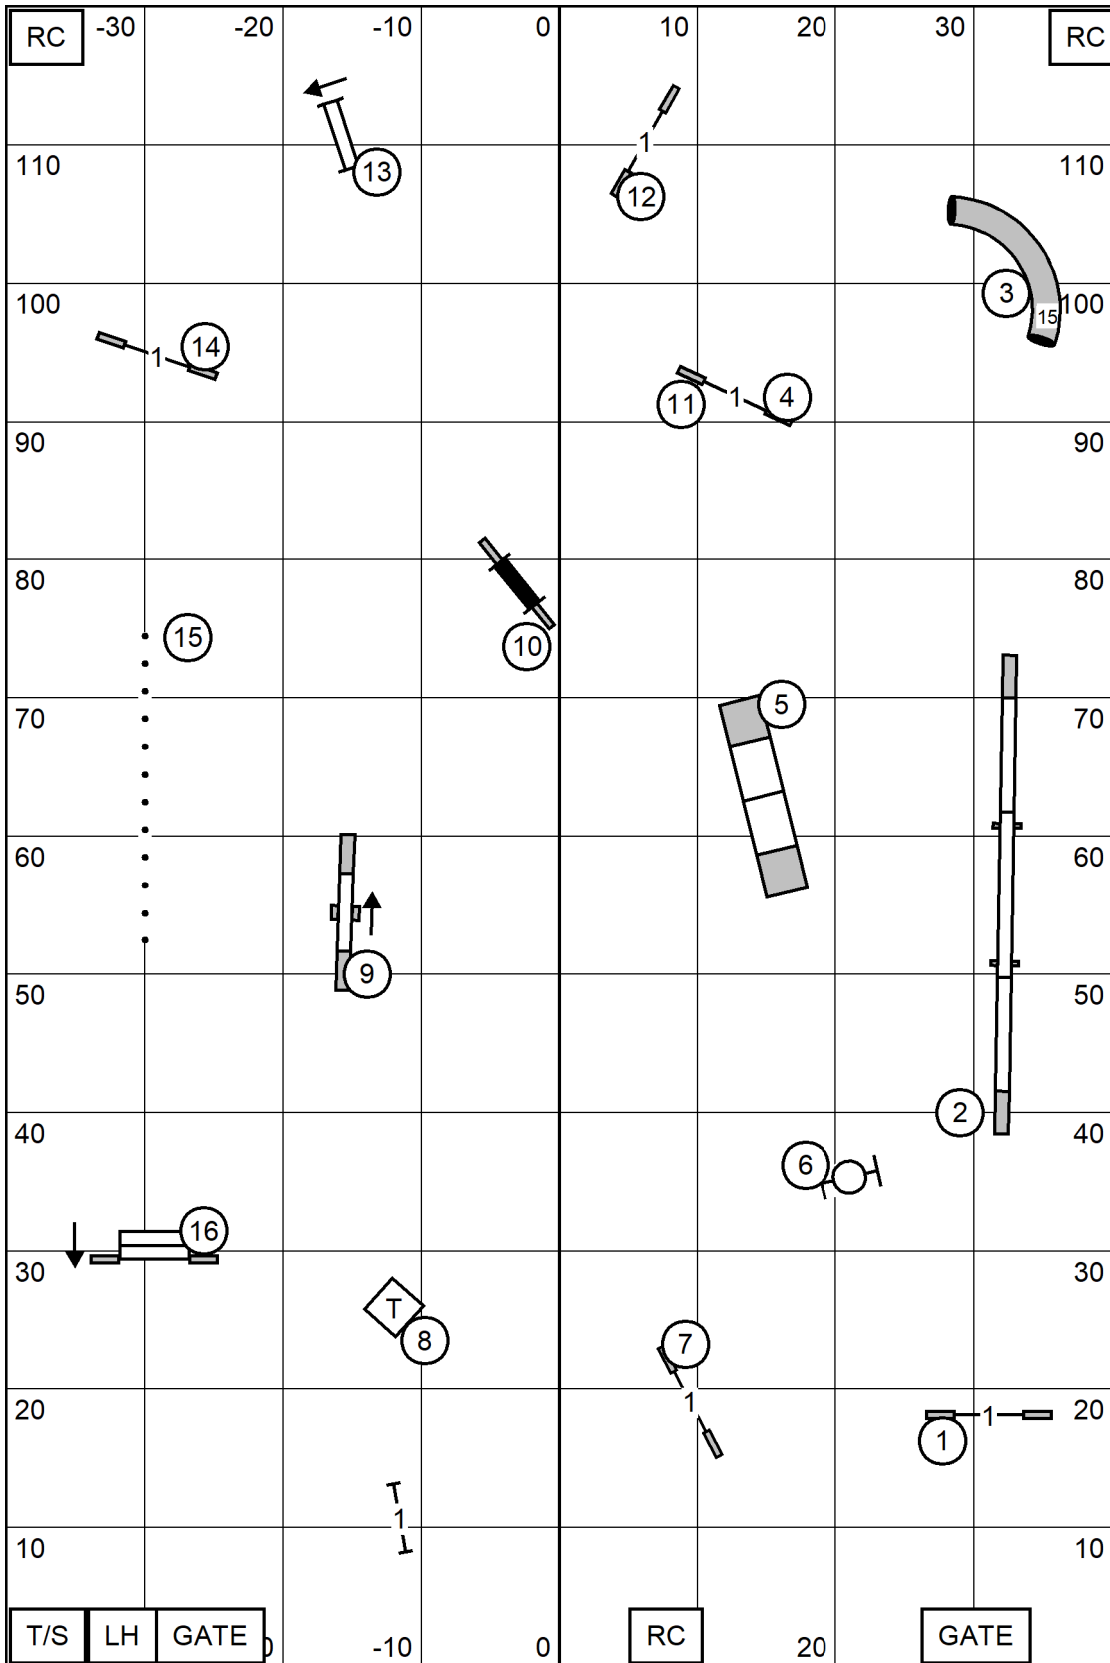

Open Standard

Sunday, 9.22.2024
Judge: Beth Willingham

Yorkshire Terrier Club of America

Rising Star Dog Sports
Oak Ridge, TN
Indoors on Dirt