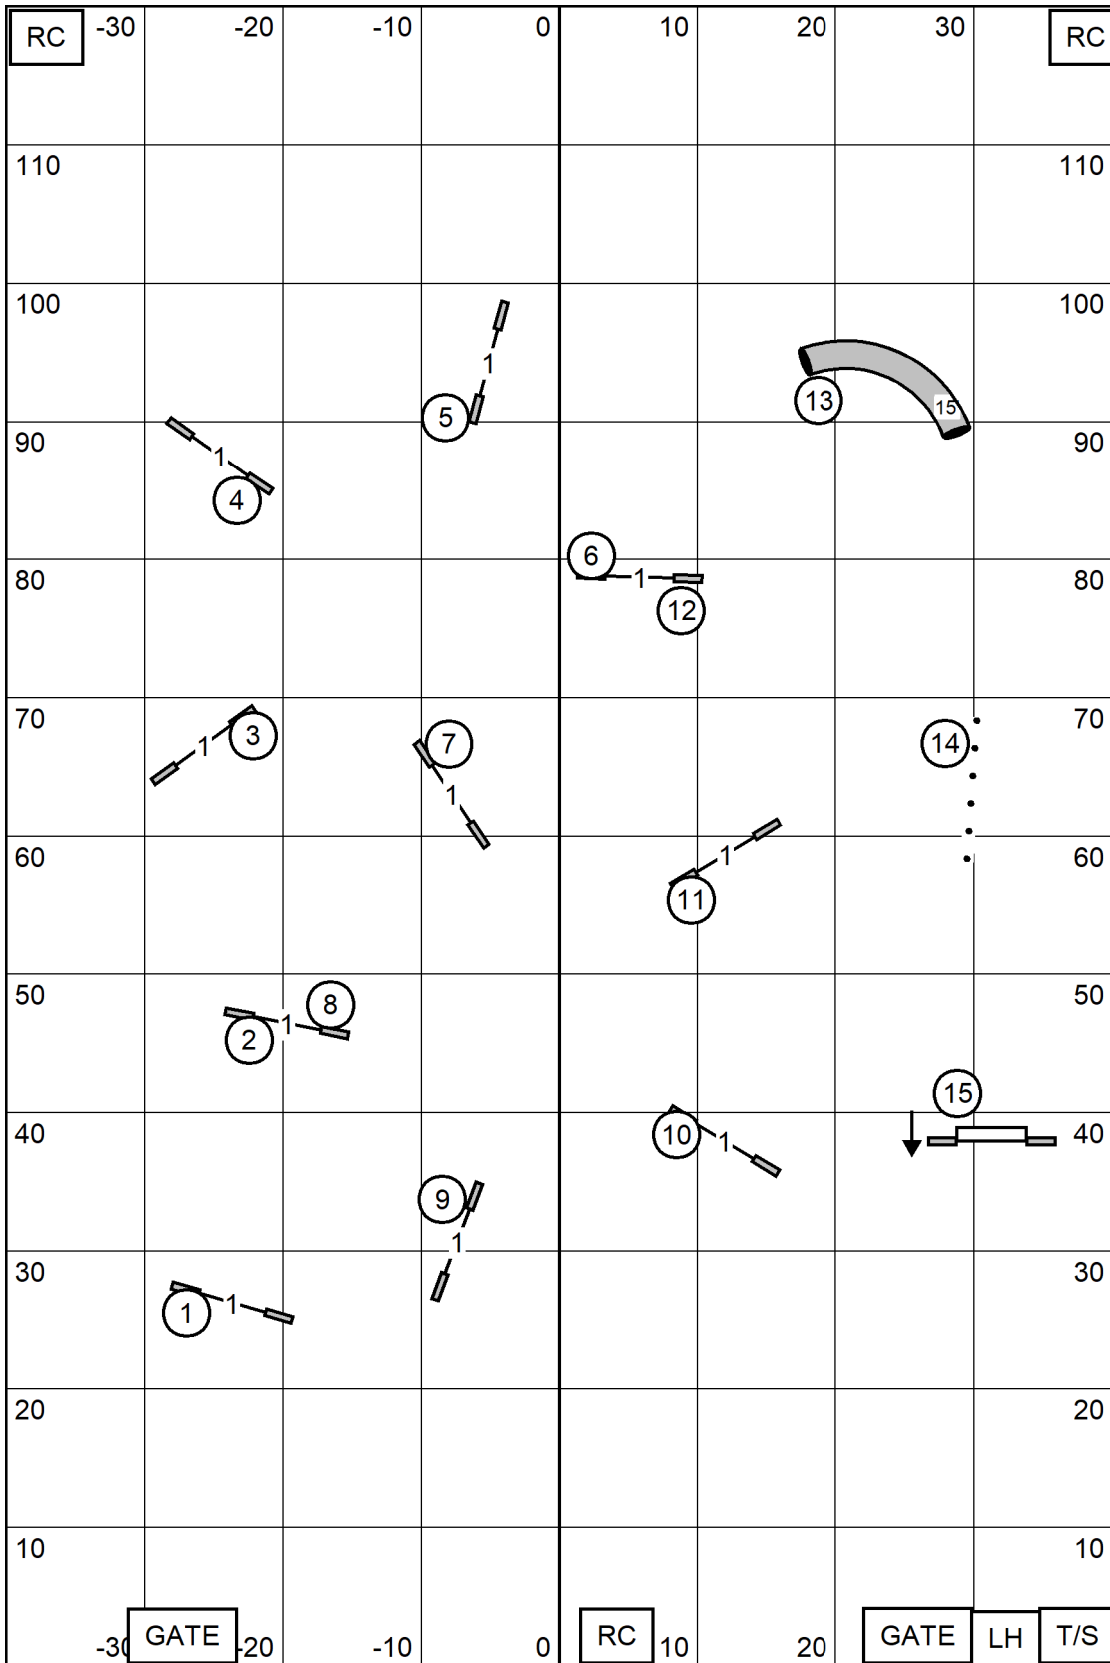

Novice JWW

Sunday, 9.22.2024
Judge: Beth Willingham

Yorkshire Terrier Club of America

Rising Star Dog Sports
Oak Ridge, TN
Indoors on Dirt