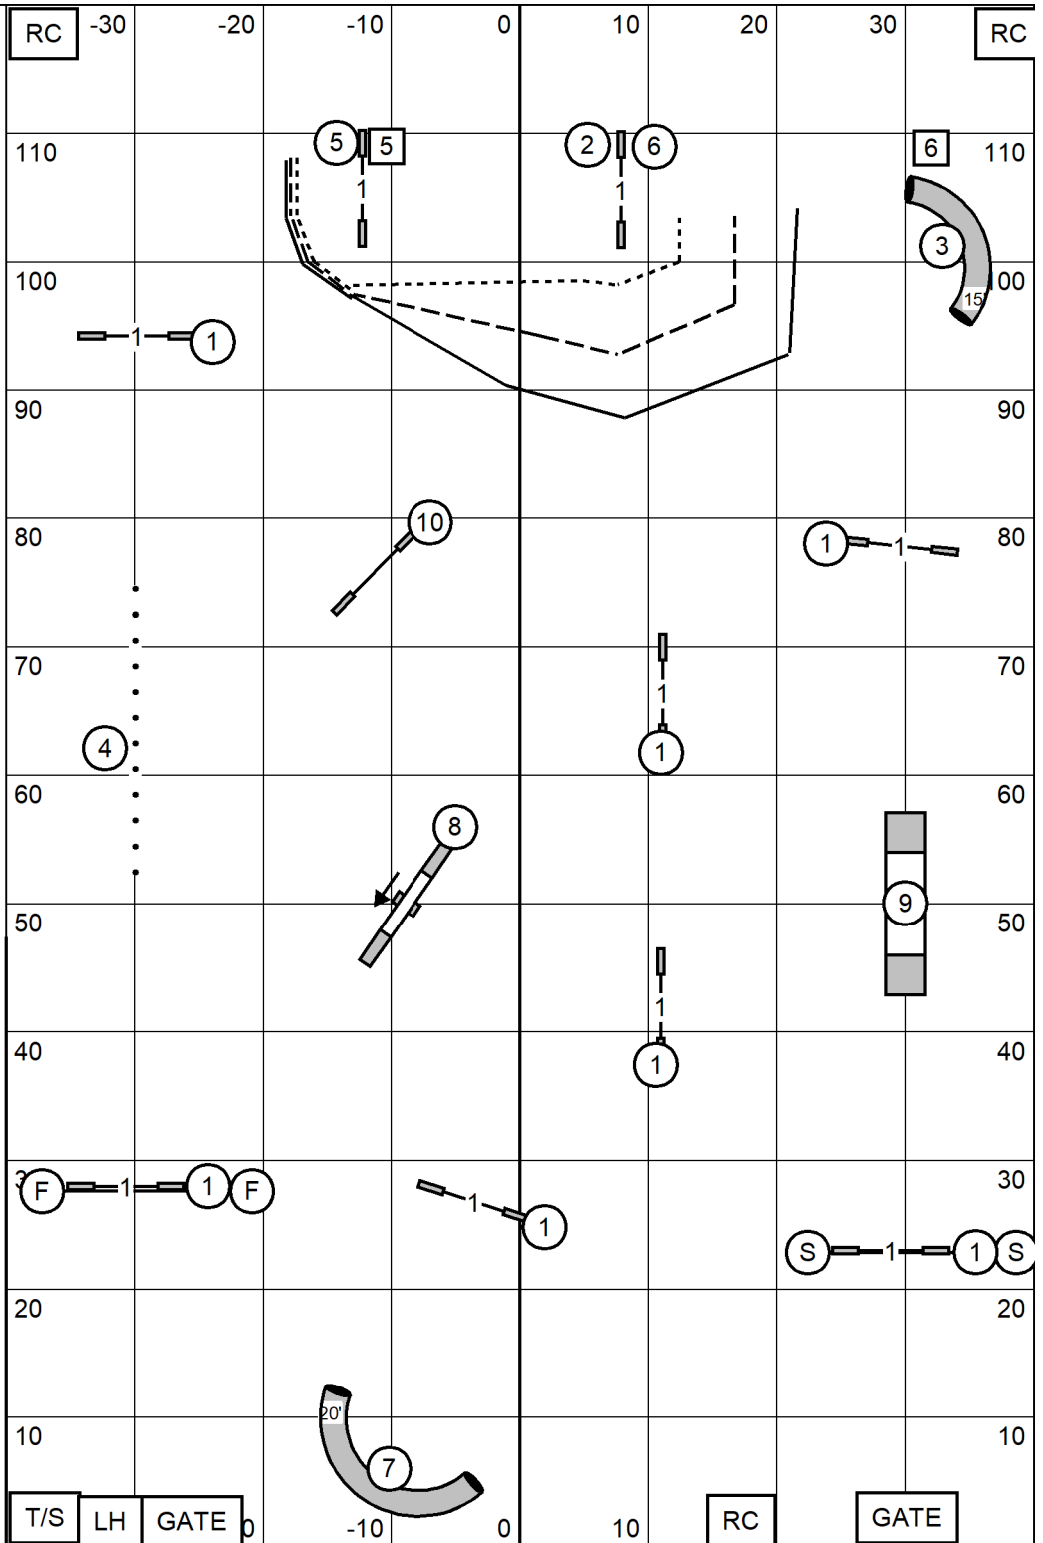

EX/Masters ———

60 points + SB

(SB+27pts)

Open - - - -

55 points + SB

Novice - - - - -

50 points + SB

Start and Finish Jumps are Bi Directional

Time Allowed:
4"P - 41 sec
8" & 12"P - 38 sec
12", 16", 20"P - 35 sec
20"R, 24" - 32 sec

If you plan to run FEO, please tell the judge when you enter the ring.

All FAST

Sunday, 9.22.2024
Judge: Beth Willingham