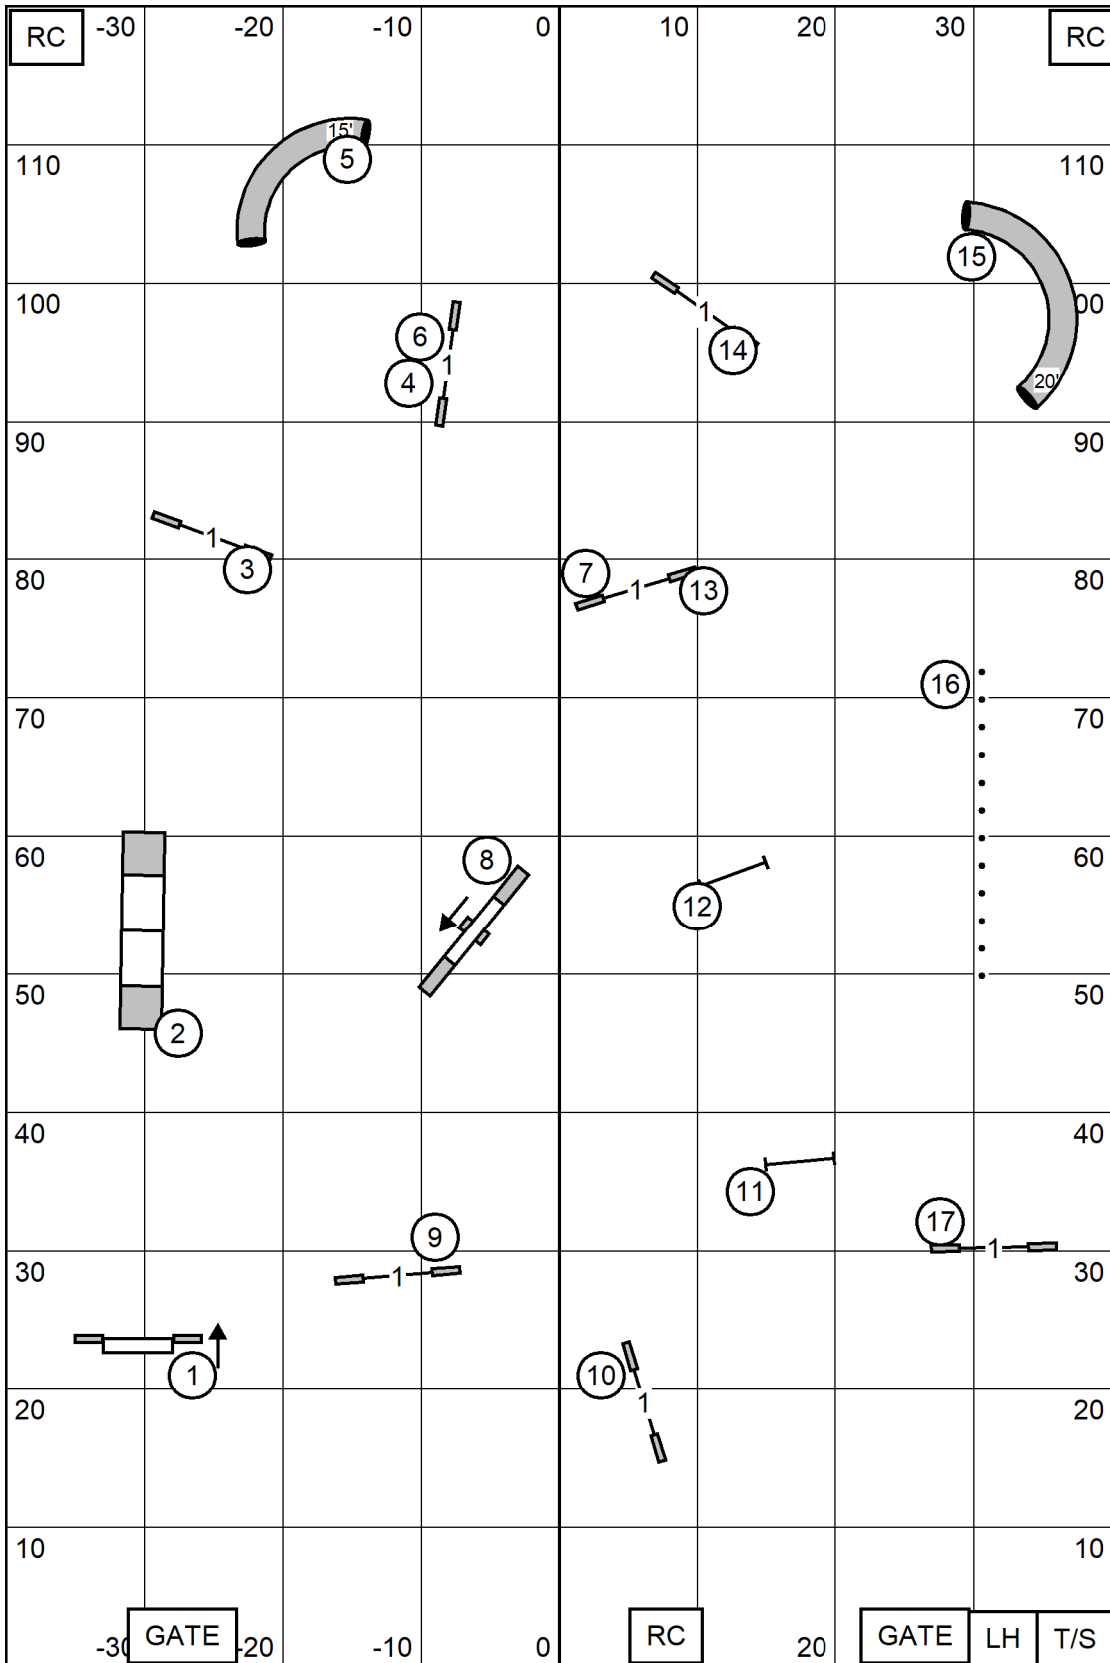

T2B

Sunday, 9.22.2024
Judge: Beth Willingham

**Yorkshire Terrier Club
of America**

Rising Star Dog Sports
Oak Ridge, TN
Indoors on Dirt