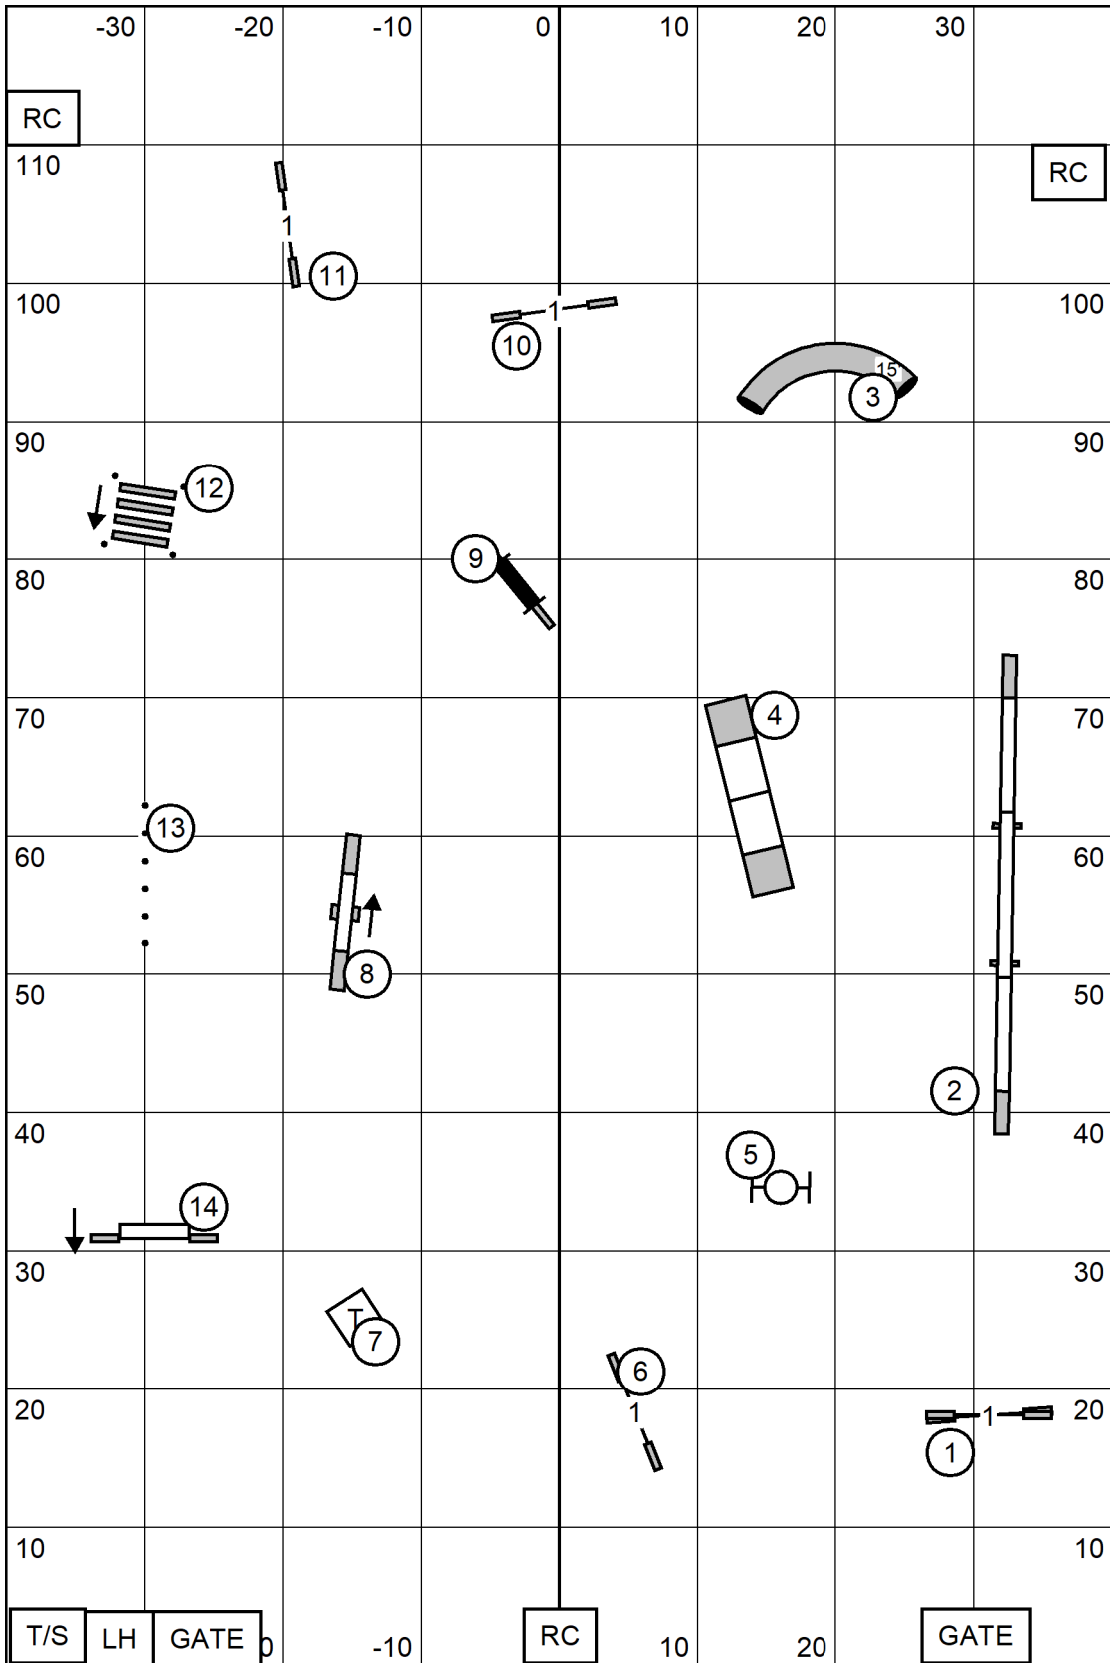

Novice Standard

Sunday, 9.22.2024

Judge: Beth Willingham

Yorkshire Terrier Club of America

Rising Star Dog Sports

Oak Ridge, TN

Indoors on Dirt