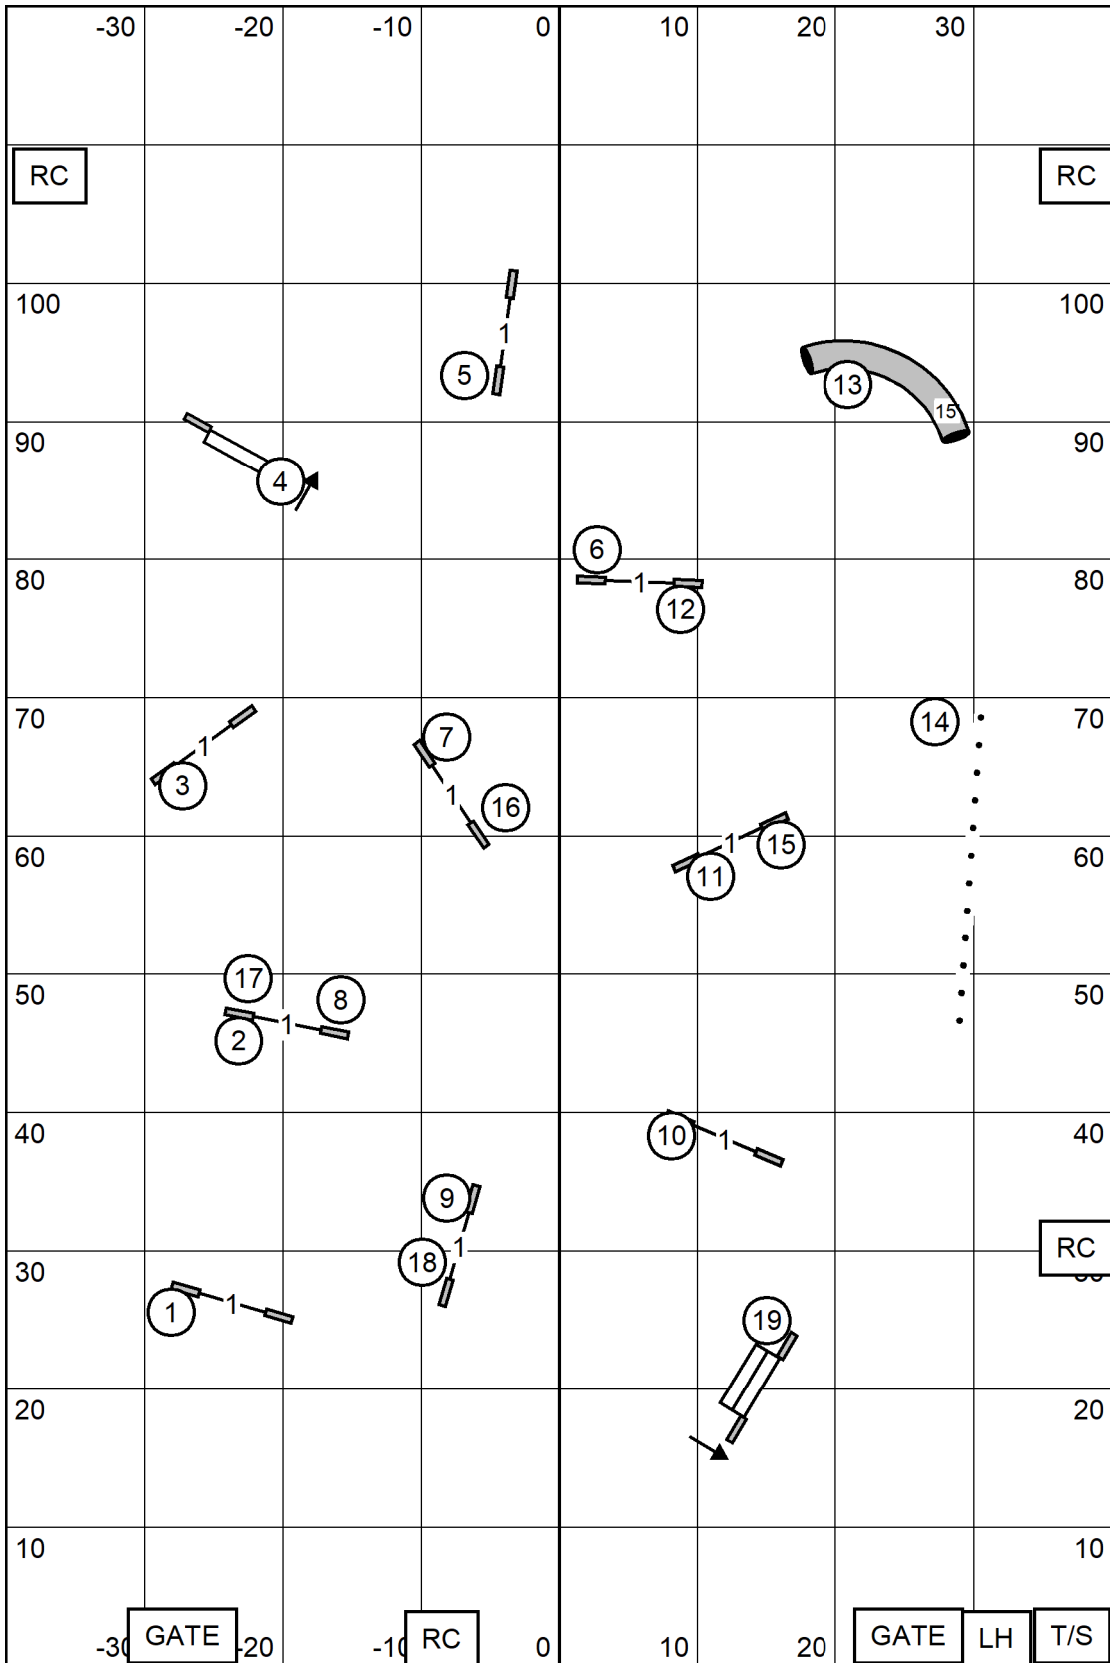

Ex/Master JWW
Sunday, 9.22.2024
Judge: Beth Willingham

**Yorkshire Terrier Club
of America**
Rising Star Dog Sports
Oak Ridge, TN
Indoors on Dirt