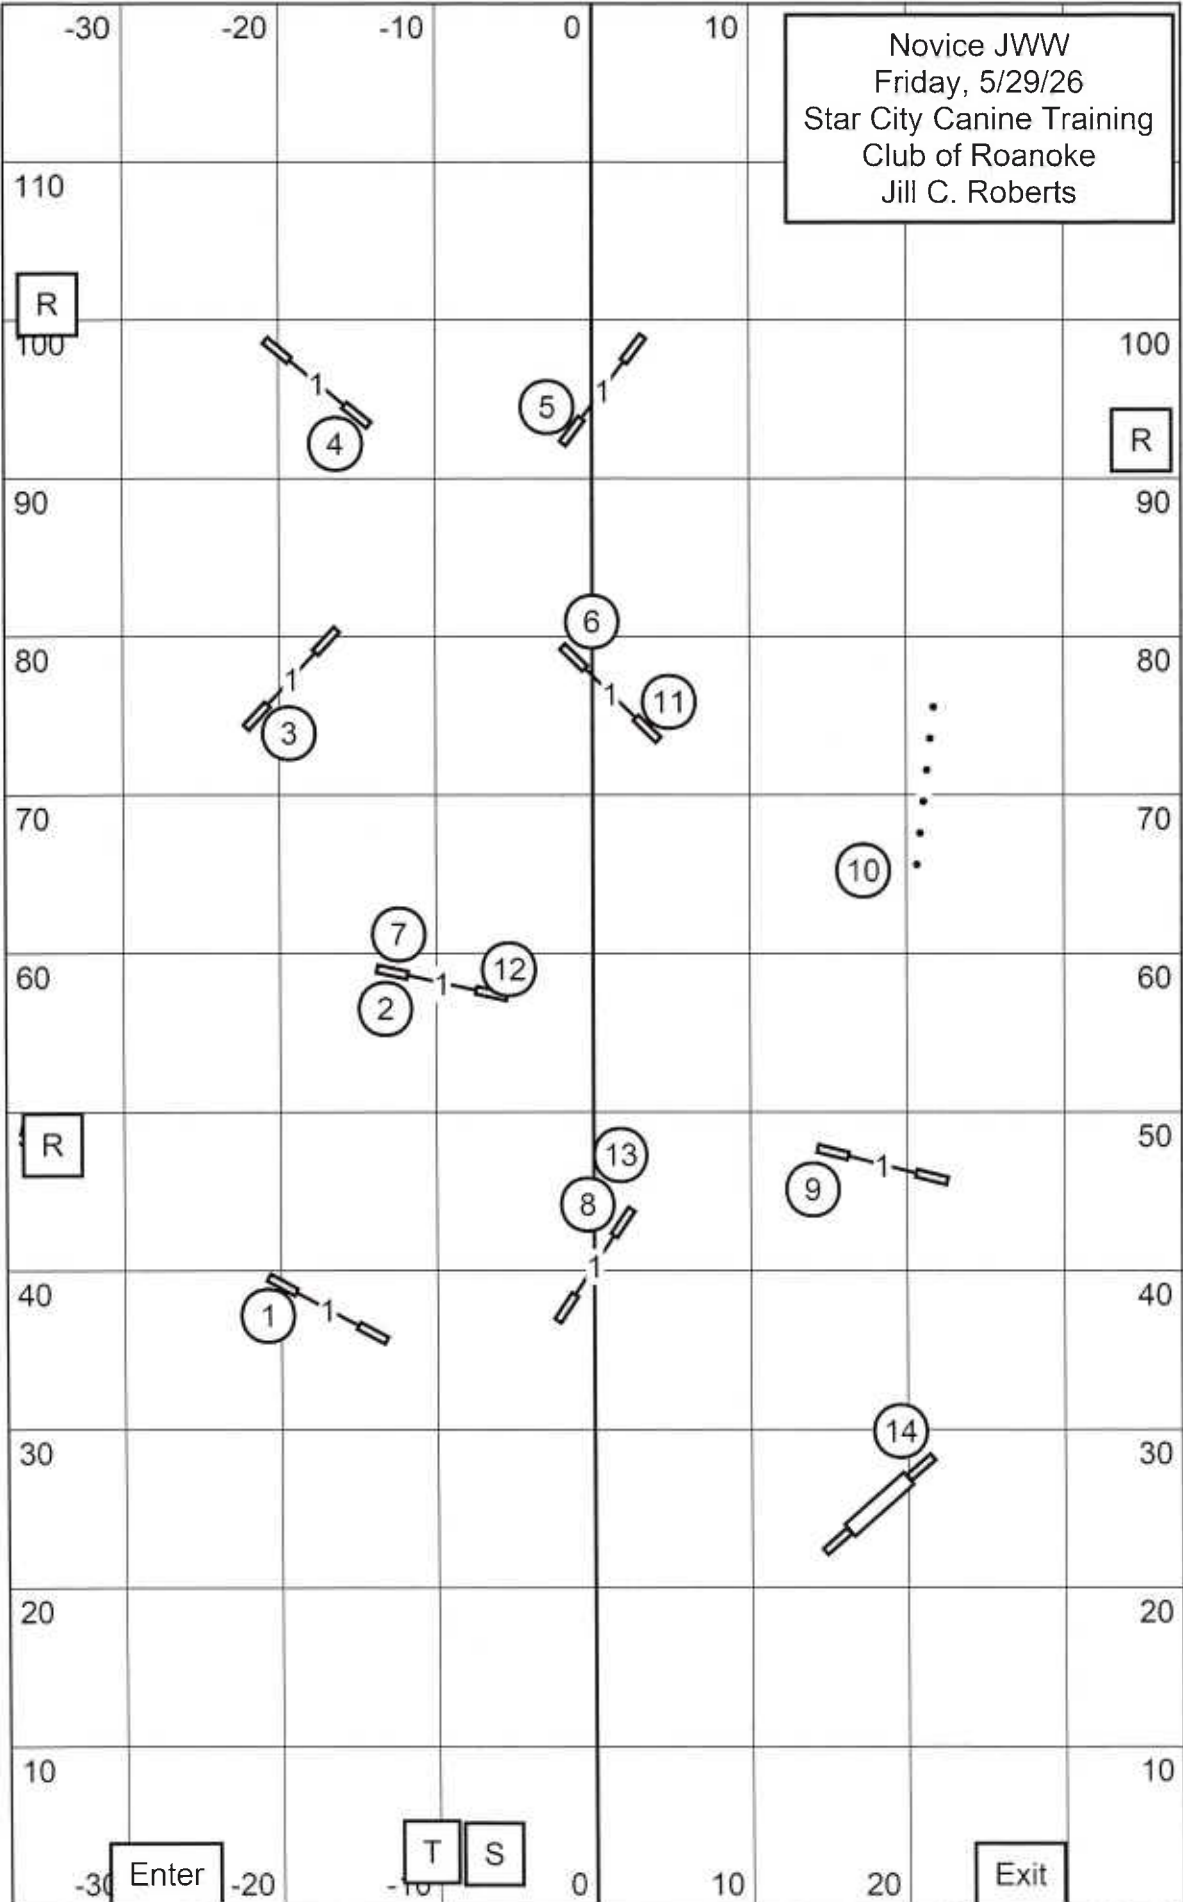

FAST
 Friday, 5/29/26
 Star City Canine Training
 Club of Roanoke
 Jill C. Roberts

E/M Send: 7-5-3, dashed line until dog
 lands 5 w 4 paws, then dotted line
 Open Send: 7-5, solid line
 Novice Send: 7-5, dotted line

Novice JWW
 Friday, 5/29/26
 Star City Canine Training
 Club of Roanoke
 Jill C. Roberts

Novice Standard
 Friday, 5/29/26
 Star City Canine Training
 Club of Roanoke
 Jill C. Roberts

Ex/Master JWW
 Friday, 5/29/26
 Star City Canine Training
 Club of Roanoke
 Jill C. Roberts