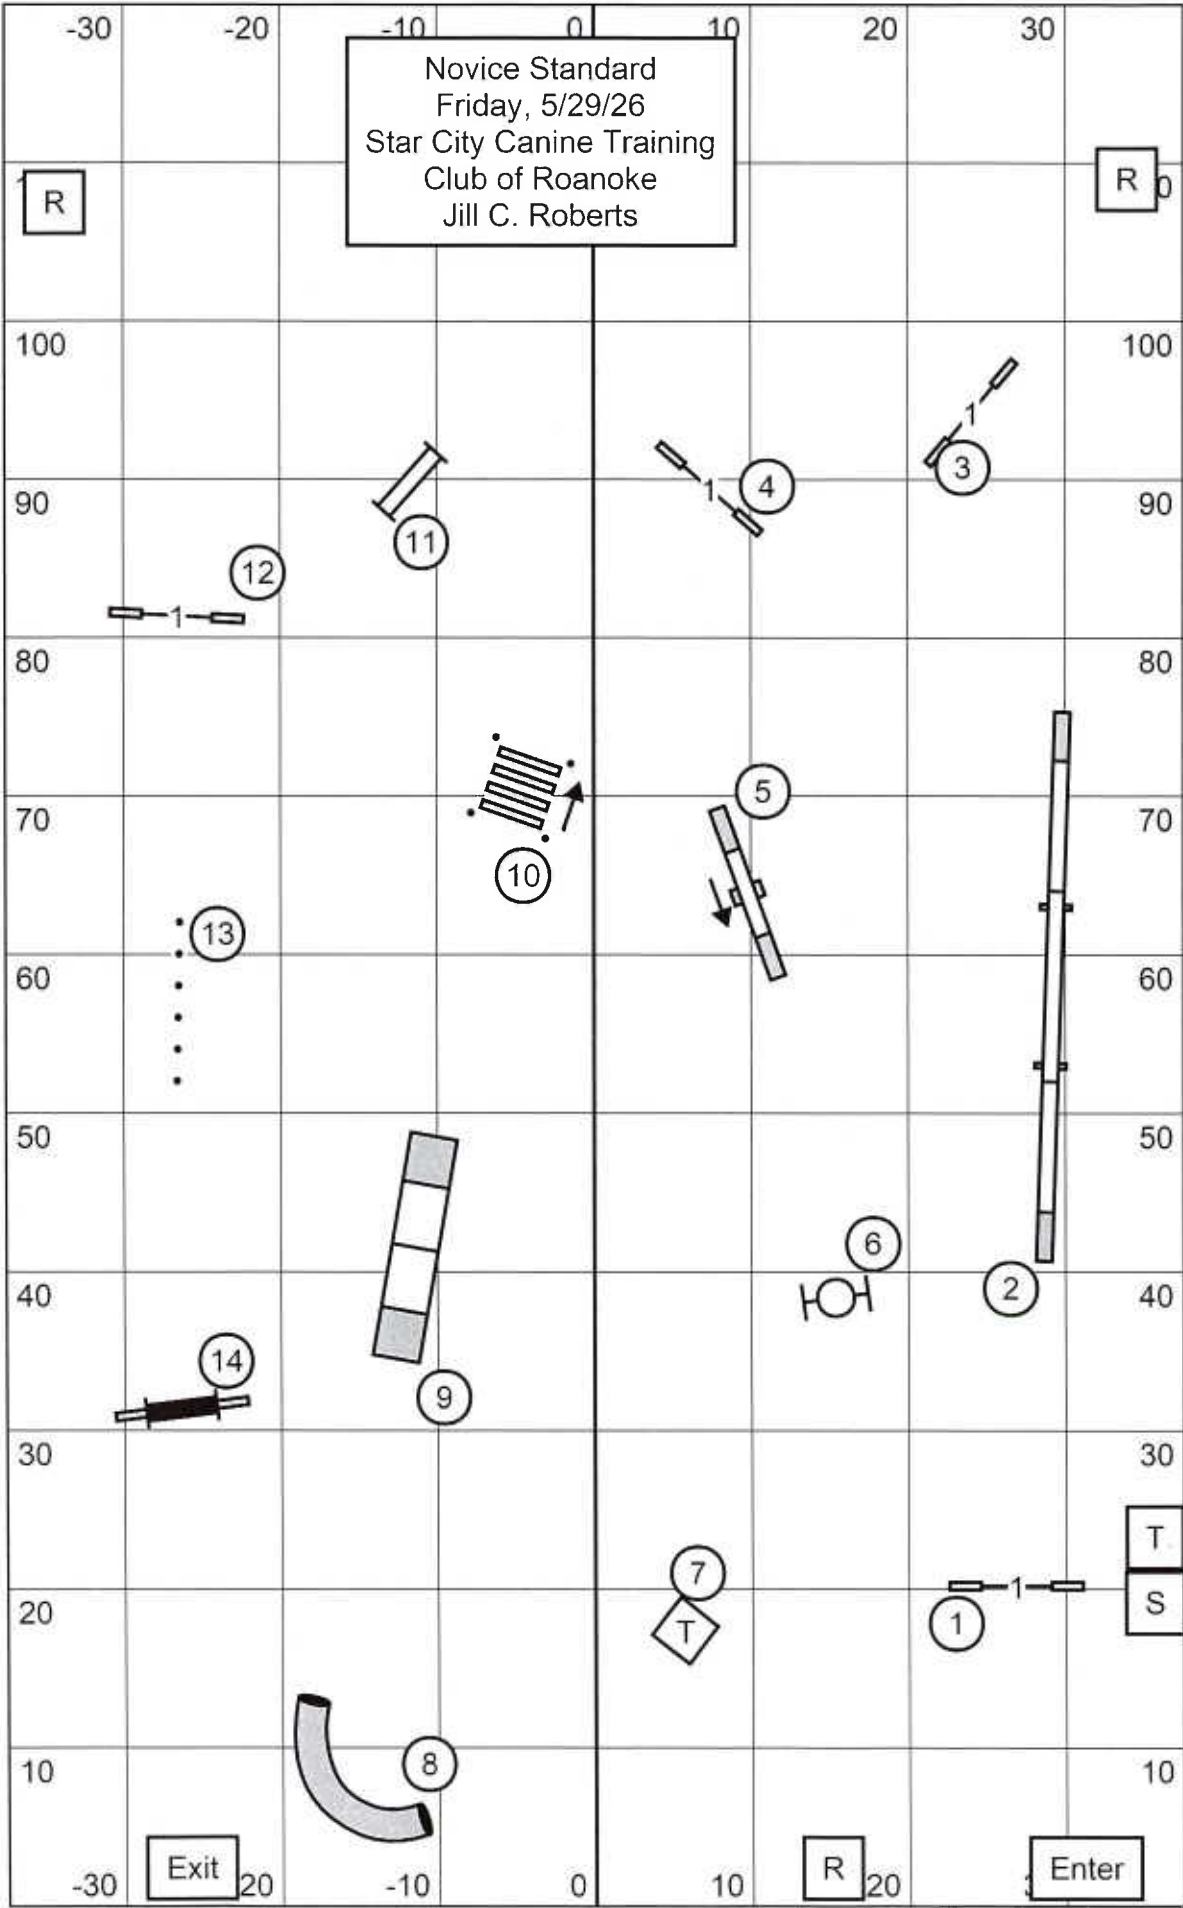

Novice Standard
Friday, 5/29/26
Star City Canine Training
Club of Roanoke
Jill C. Roberts