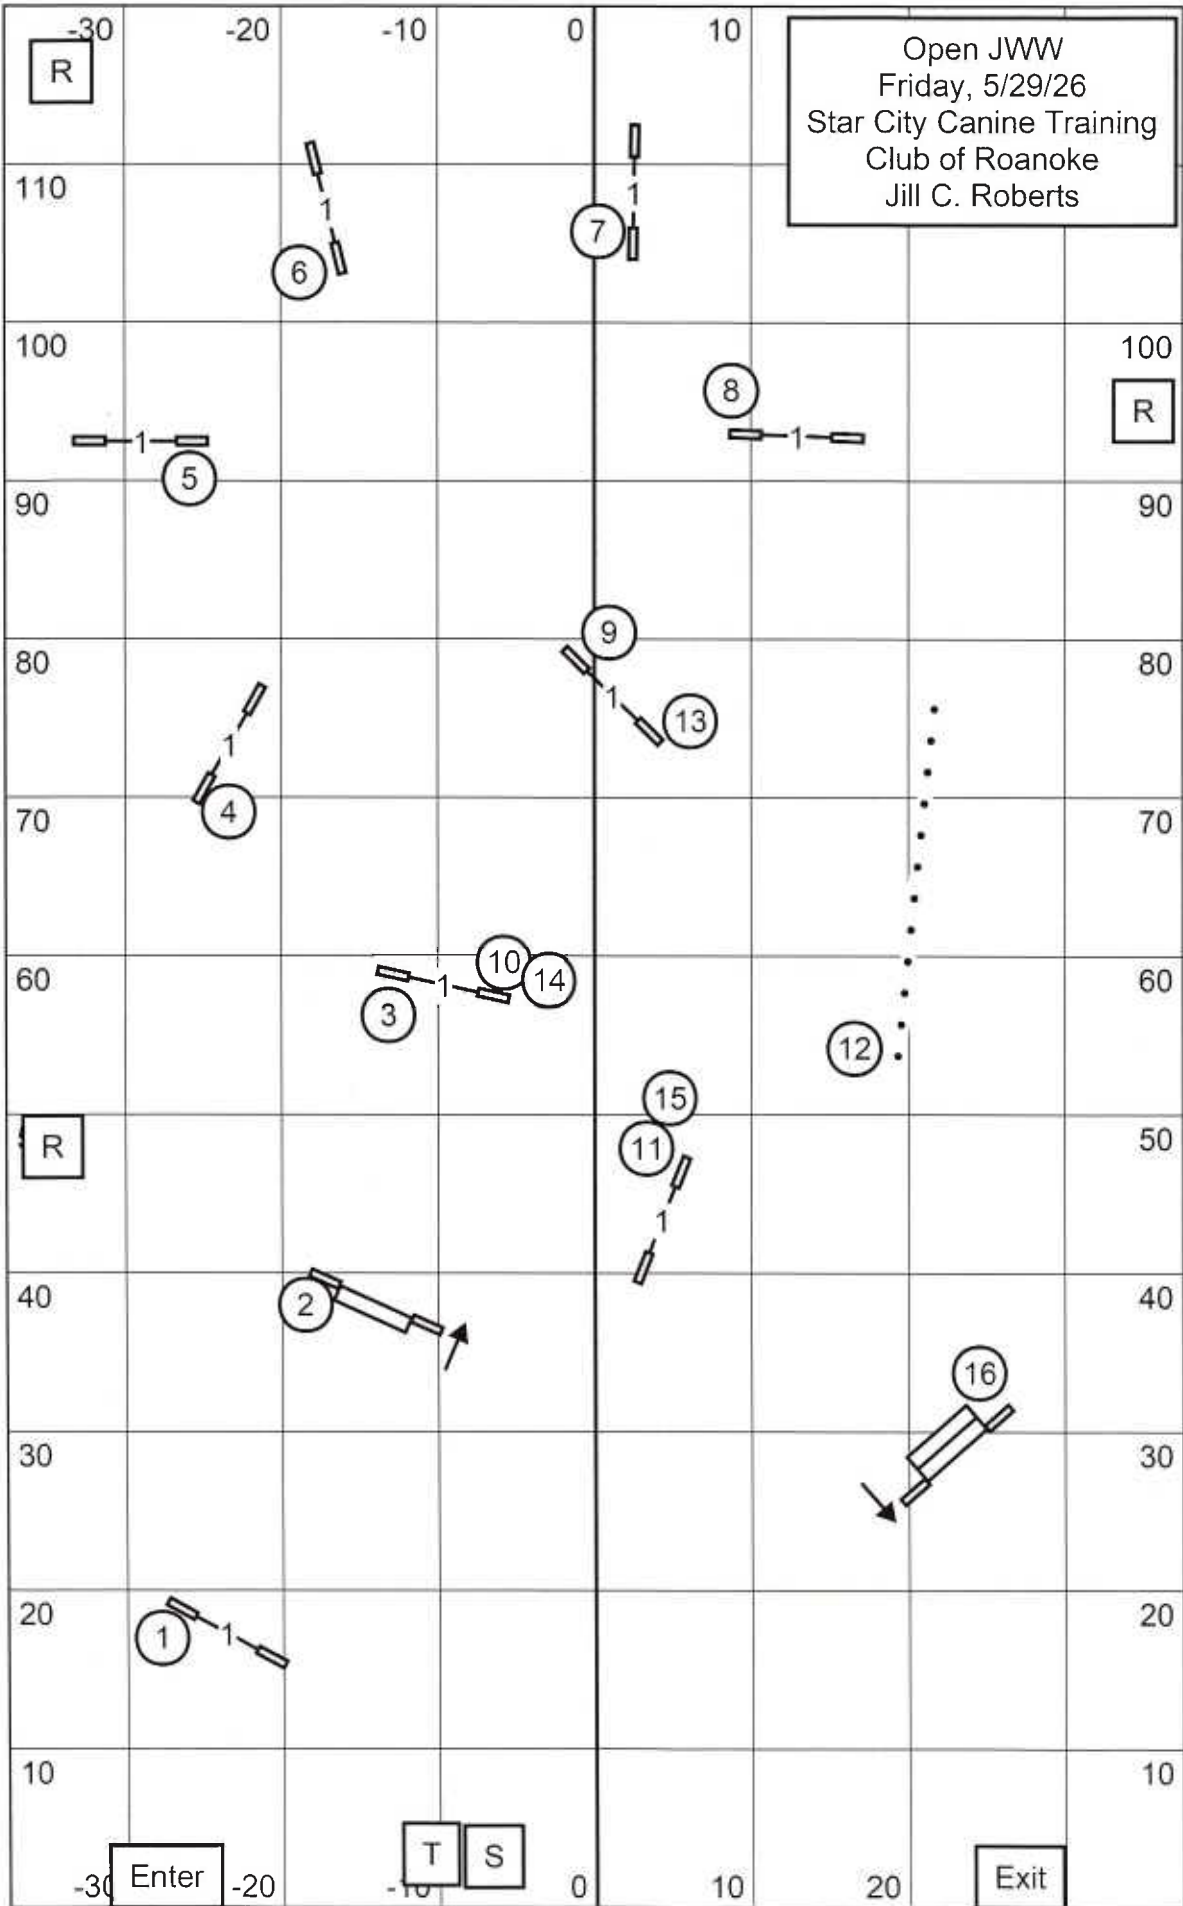

FAST
 Friday, 5/29/26
 Star City Canine Training
 Club of Roanoke
 Jill C. Roberts

E/M Send: 7-5-3, dashed line until dog
 lands 5 w 4 paws, then dotted line
 Open Send: 7-5, solid line
 Novice Send: 7-5, dotted line

Novice JWW
 Friday, 5/29/26
 Star City Canine Training
 Club of Roanoke
 Jill C. Roberts

Novice Standard
 Friday, 5/29/26
 Star City Canine Training
 Club of Roanoke
 Jill C. Roberts

Ex/Master JWW
 Friday, 5/29/26
 Star City Canine Training
 Club of Roanoke
 Jill C. Roberts