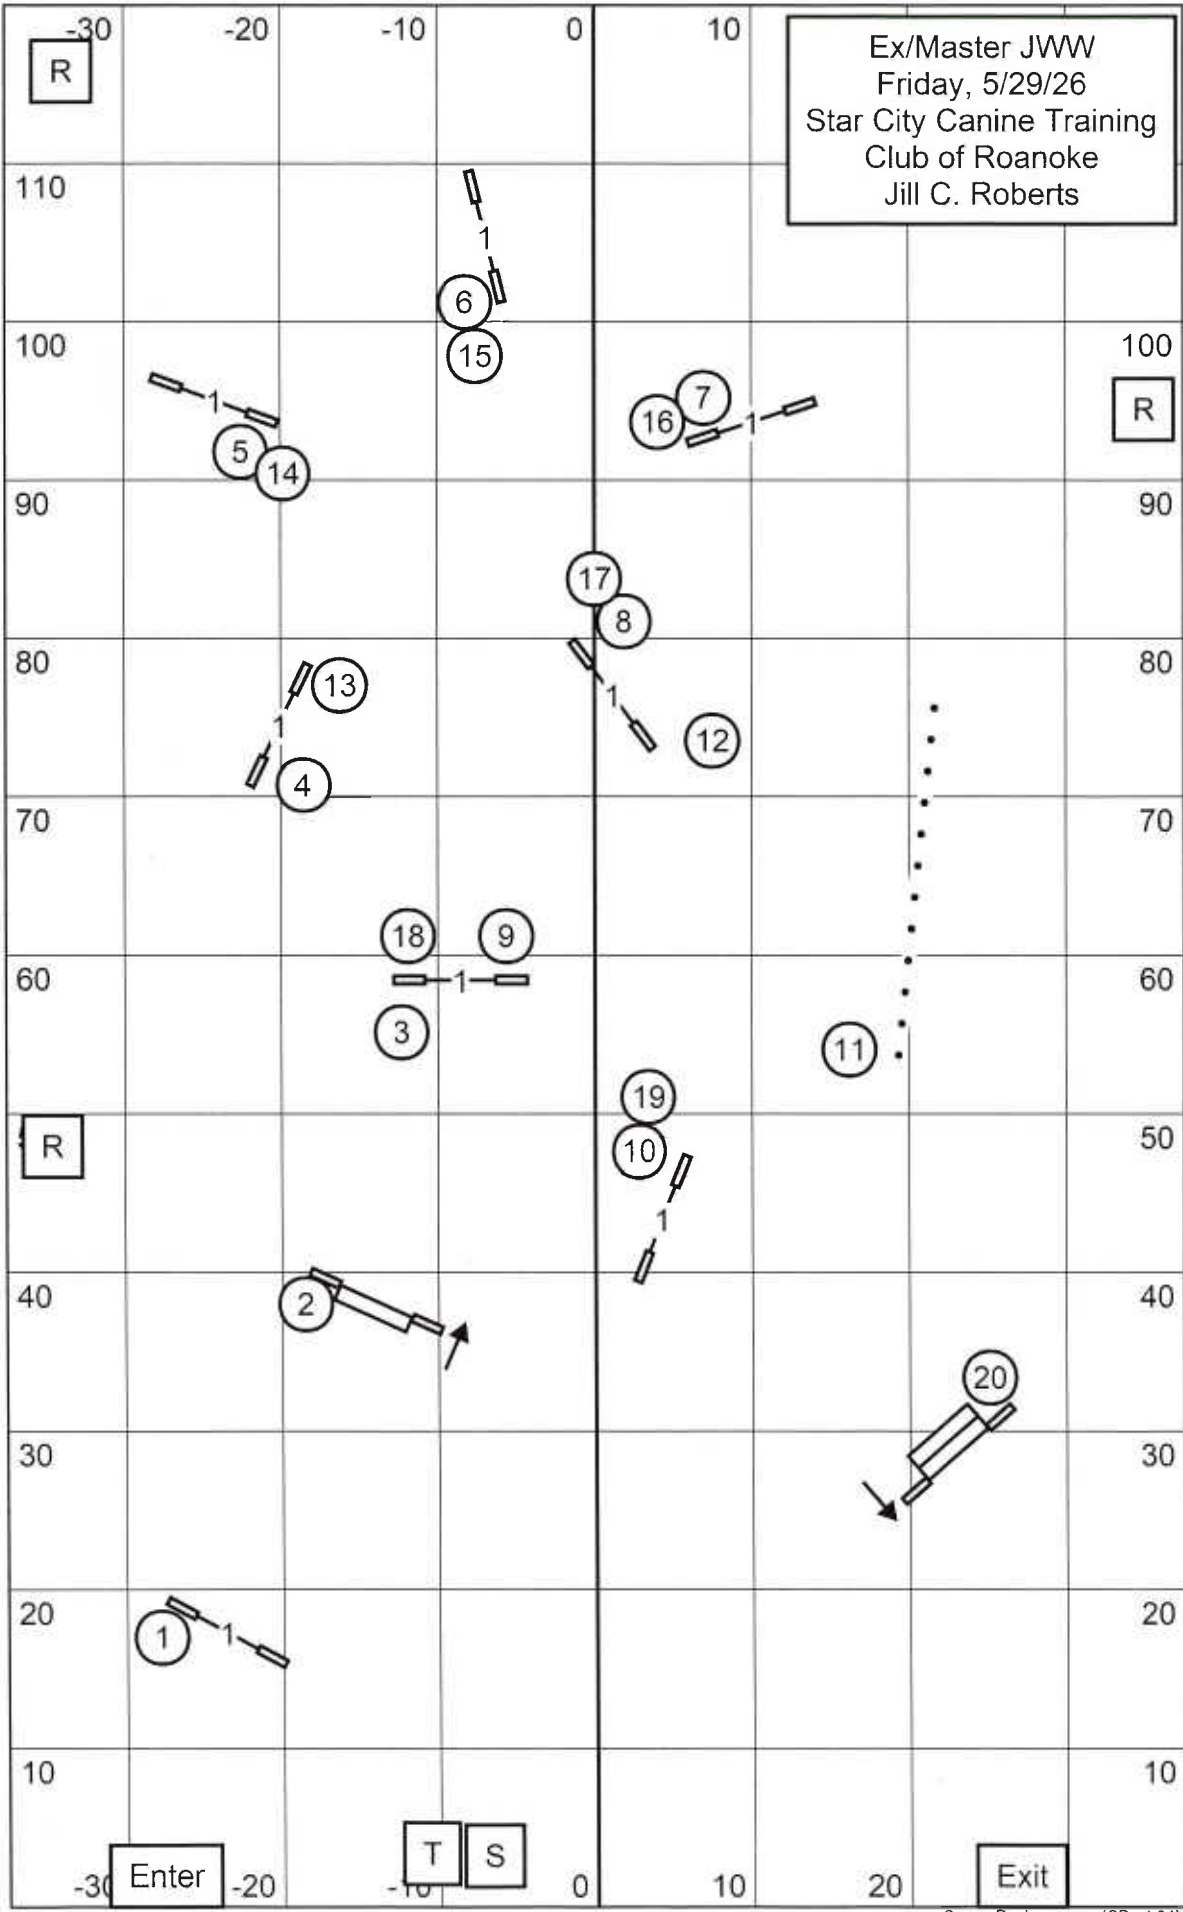

FAST
 Friday, 5/29/26
 Star City Canine Training
 Club of Roanoke
 Jill C. Roberts

E/M Send: 7-5-3, dashed line until dog
 lands 5 w 4 paws, then dotted line
 Open Send: 7-5, solid line
 Novice Send: 7-5, dotted line

Novice JWW
 Friday, 5/29/26
 Star City Canine Training
 Club of Roanoke
 Jill C. Roberts

Novice Standard
 Friday, 5/29/26
 Star City Canine Training
 Club of Roanoke
 Jill C. Roberts

Ex/Master JWW
 Friday, 5/29/26
 Star City Canine Training
 Club of Roanoke
 Jill C. Roberts