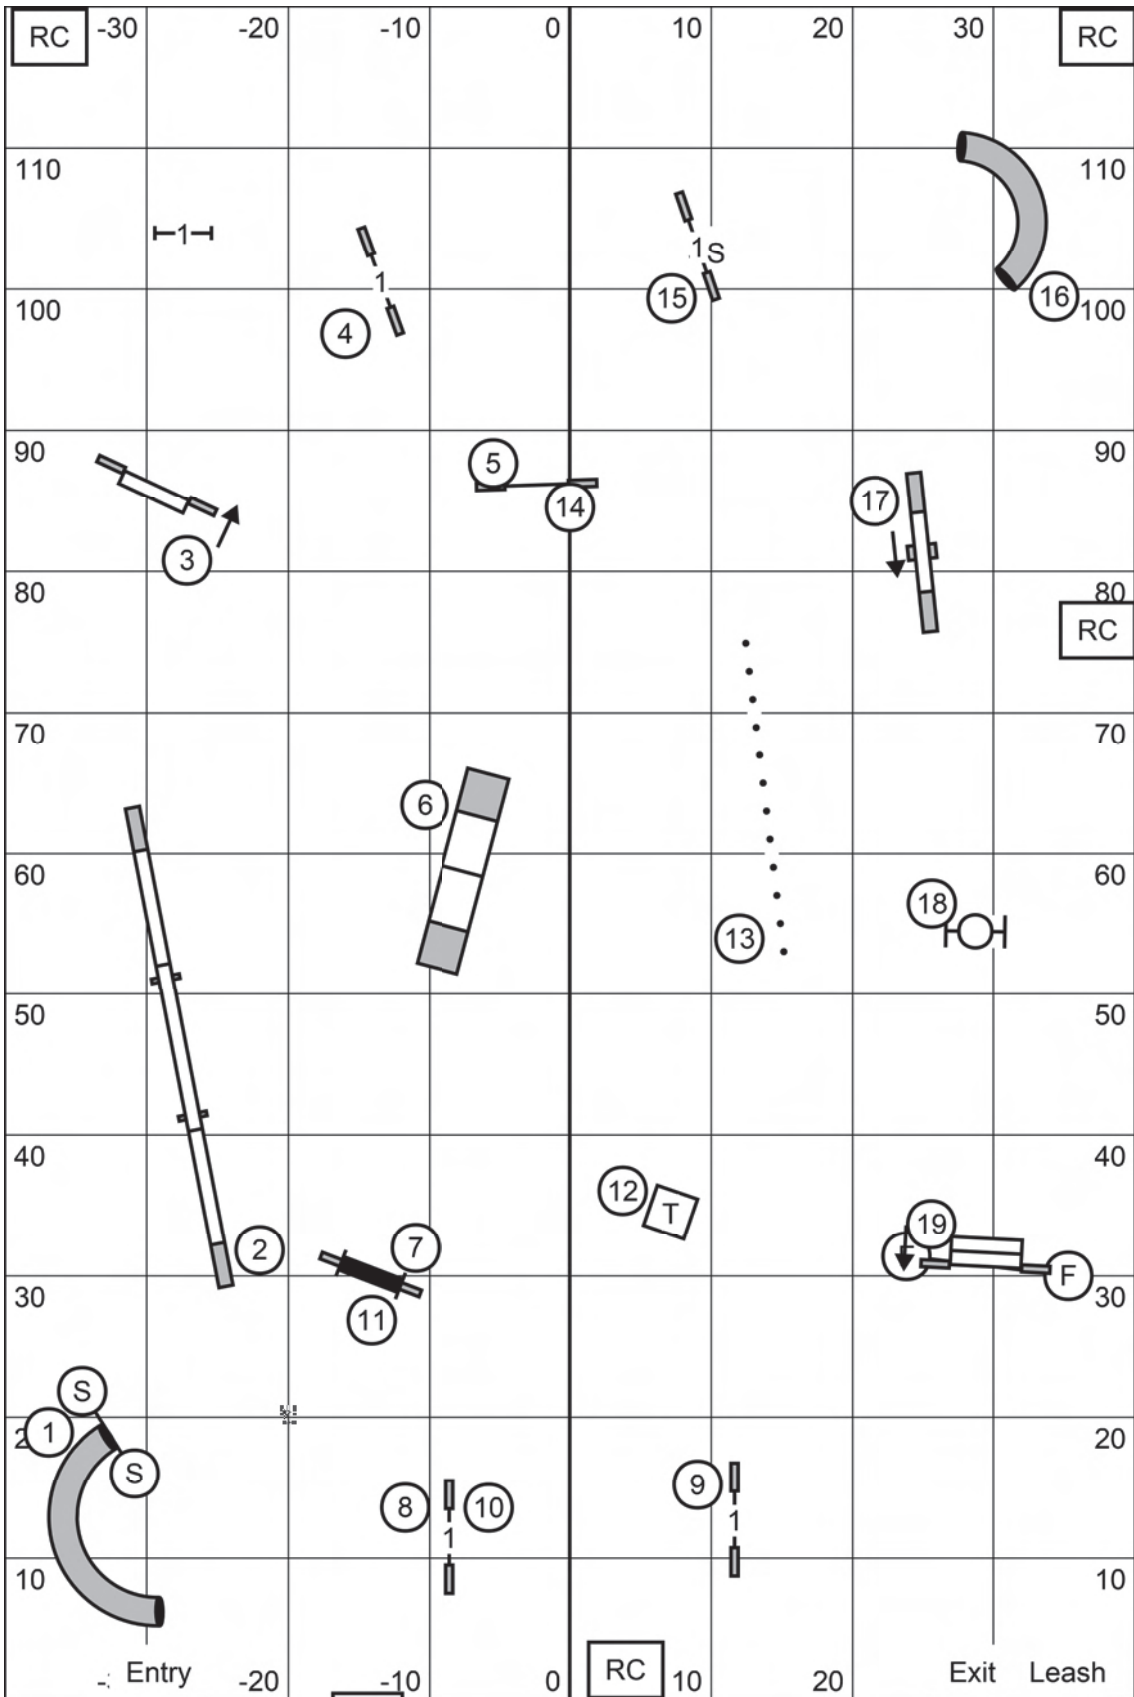

Master/Exc	2	9	3	solid line in flow
Open	7	6	or 6	dotted line
Novice	7	6	or 6	dashed line

**FAST**  
 Yorkshire Terrier Club of the Carolinas  
 Judge Sherry Spivey  
 Friday February 23, 2024

**PREMIER STANDARD**  
 Yorkshire Terrier Club of the Carolinas  
 Judge Sherry Spivey  
 Friday February 23, 2024