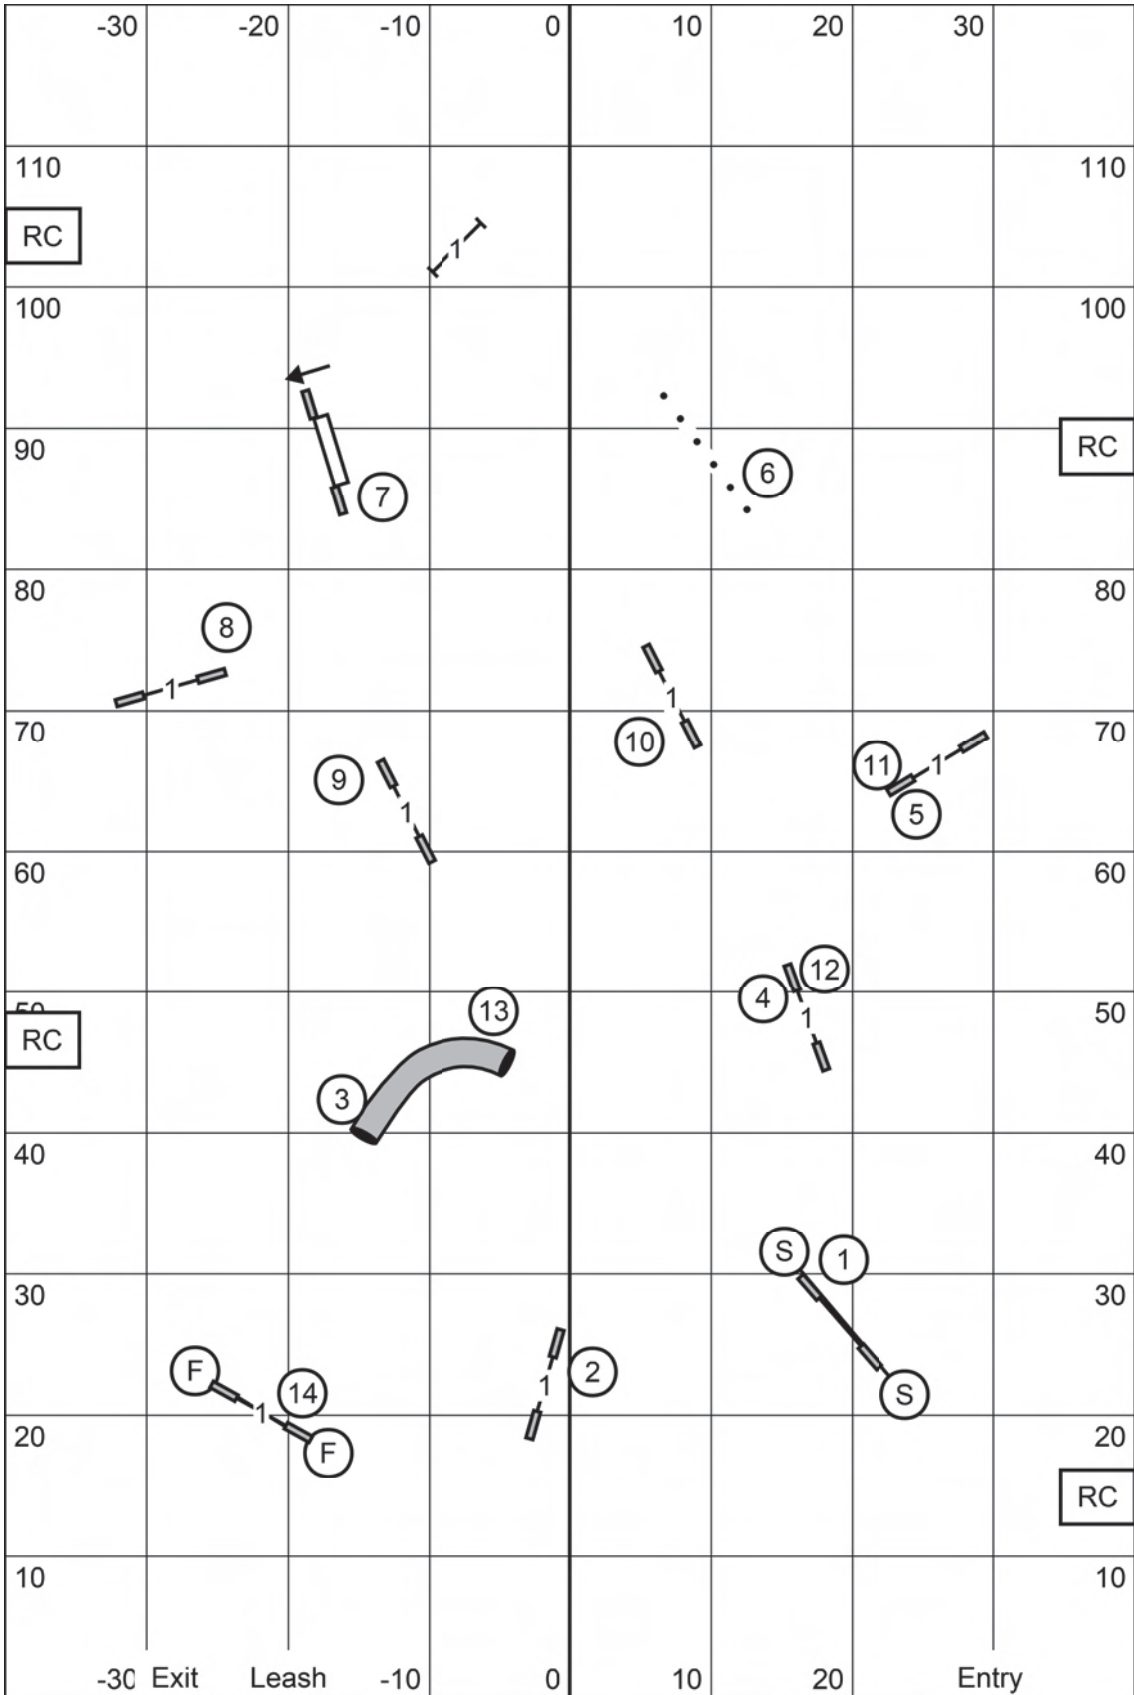

Novice JWW

Yorkshire Terrier Club of the Carolinas
Judge Sherry Spivey
Friday February 23, 2024