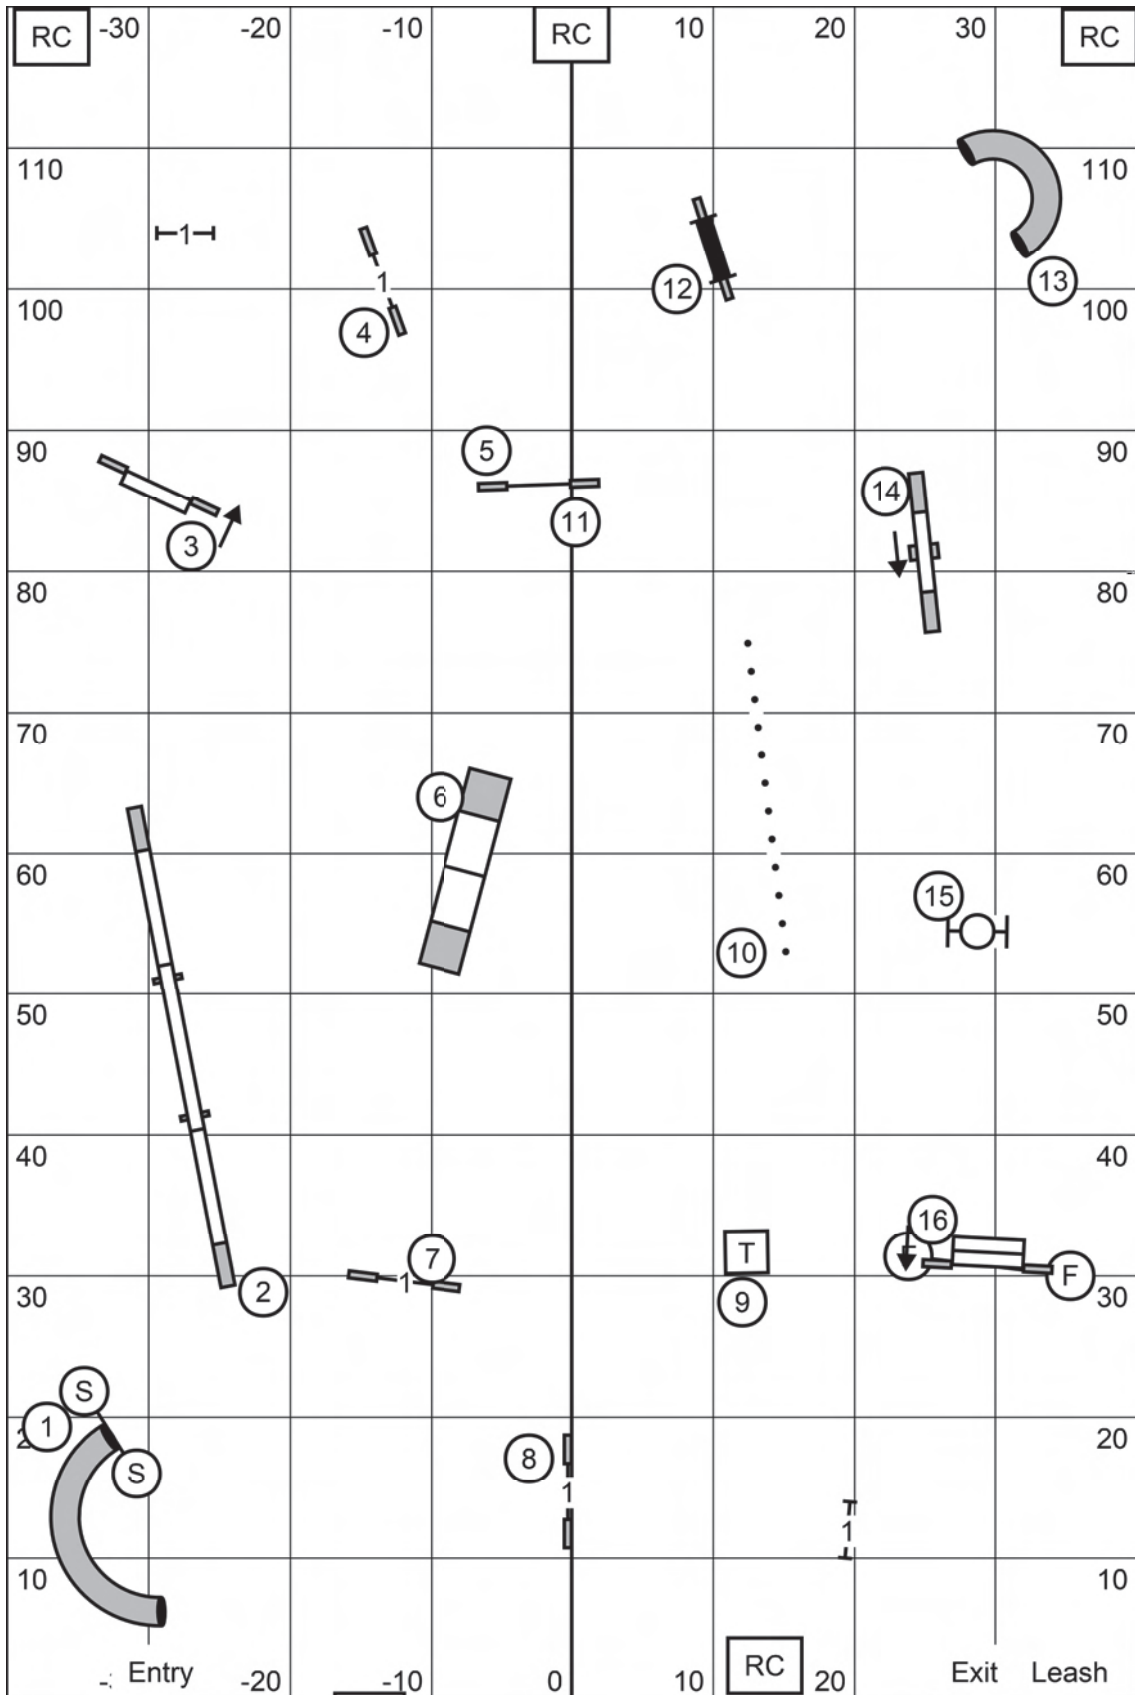

OPEN STANDARD

Yorkshire Terrier Club of the Carolinas
Judge Sherry Spivey
Friday February 23, 2024