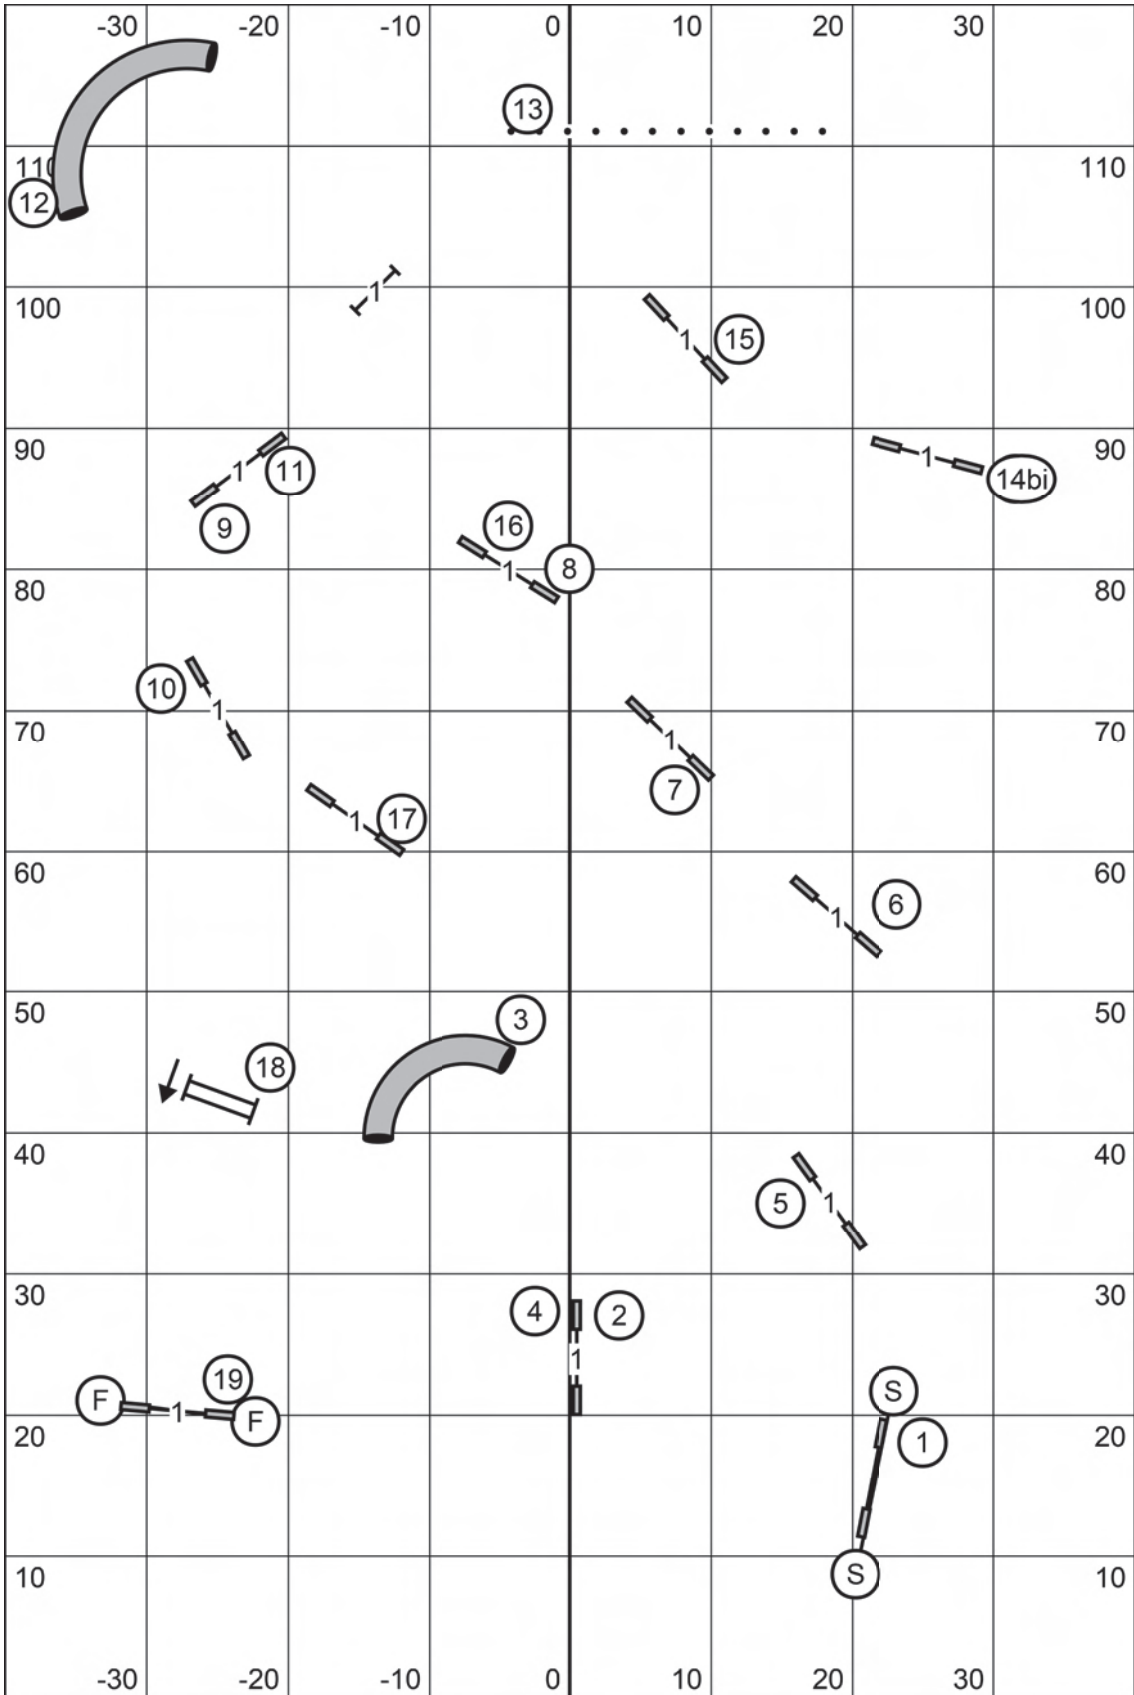

PREMIER JWW
Yorkshire Terrier Club of the Carolinas
Judge Sherry Spivey
Friday February 23, 2024