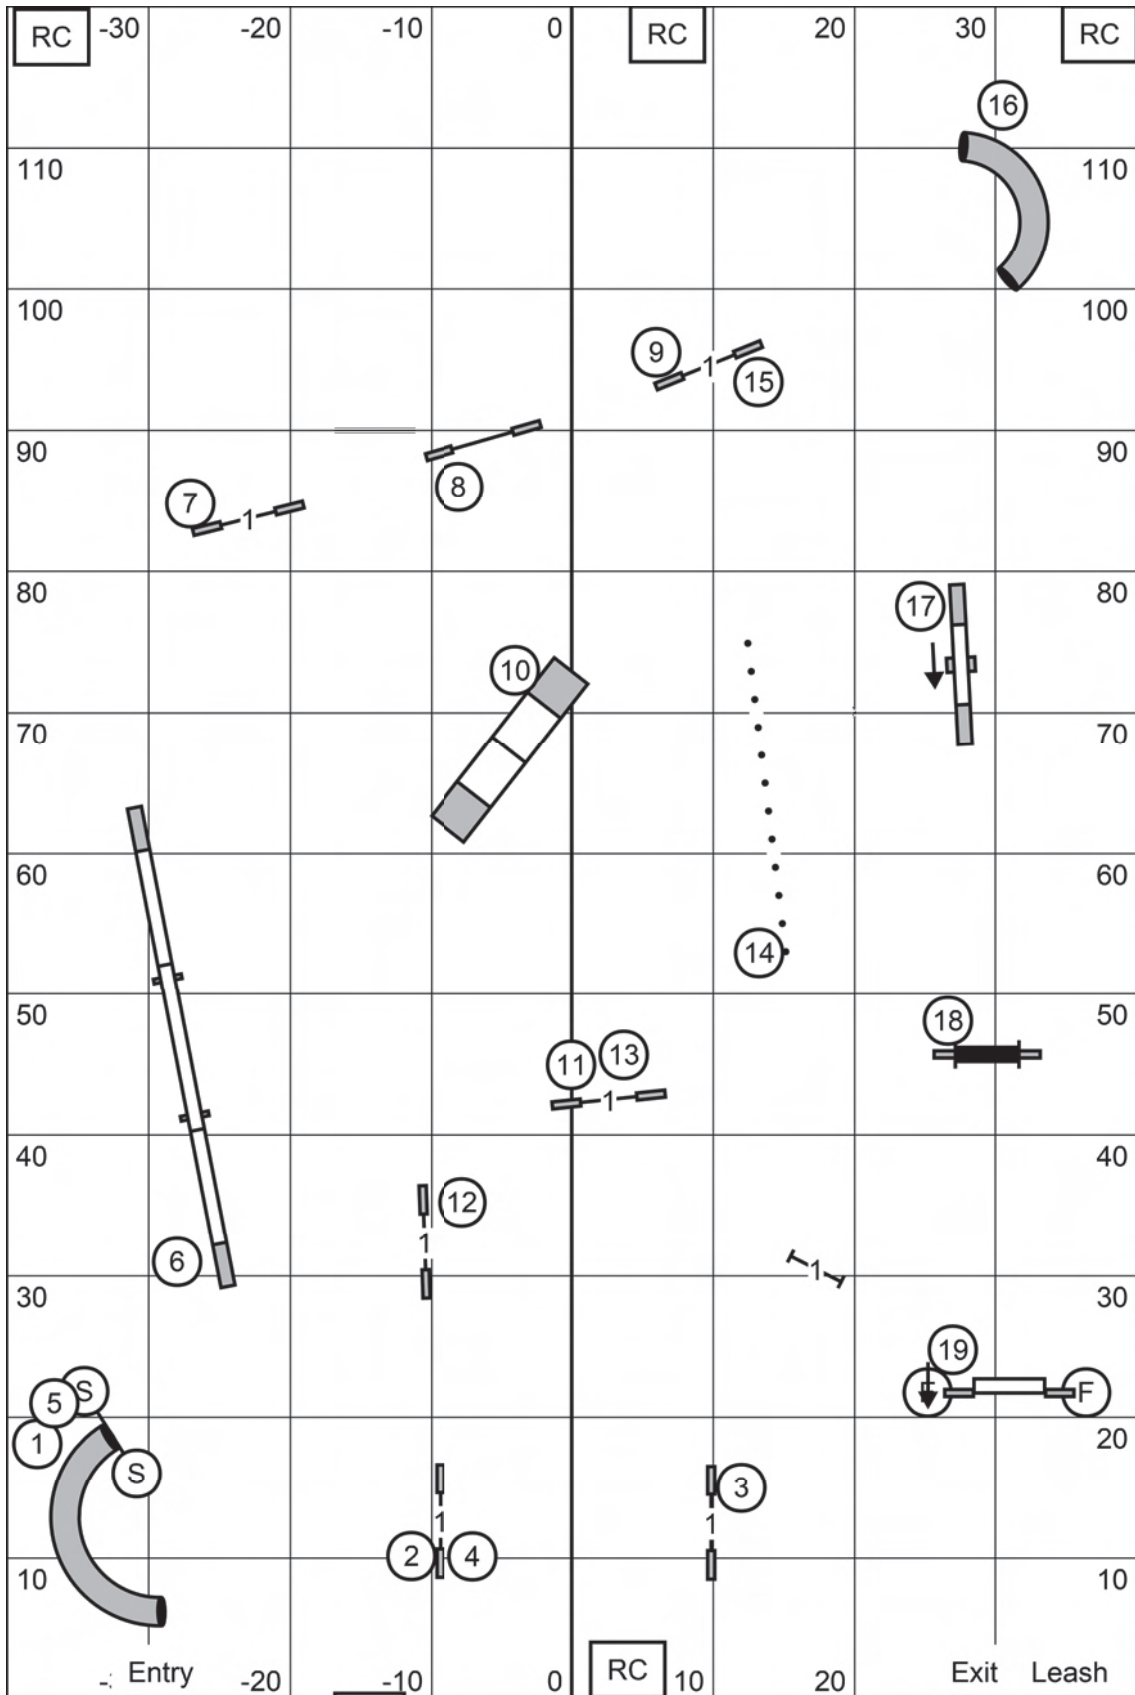

Master/Exc	2	9	3	solid line in flow
Open	7	6	or 6	dotted line
Novice	7	6	or 6	dashed line

**FAST**  
 Yorkshire Terrier Club of the Carolinas  
 Judge Sherry Spivey  
 Friday February 23, 2024

**PREMIER STANDARD**  
 Yorkshire Terrier Club of the Carolinas  
 Judge Sherry Spivey  
 Friday February 23, 2024