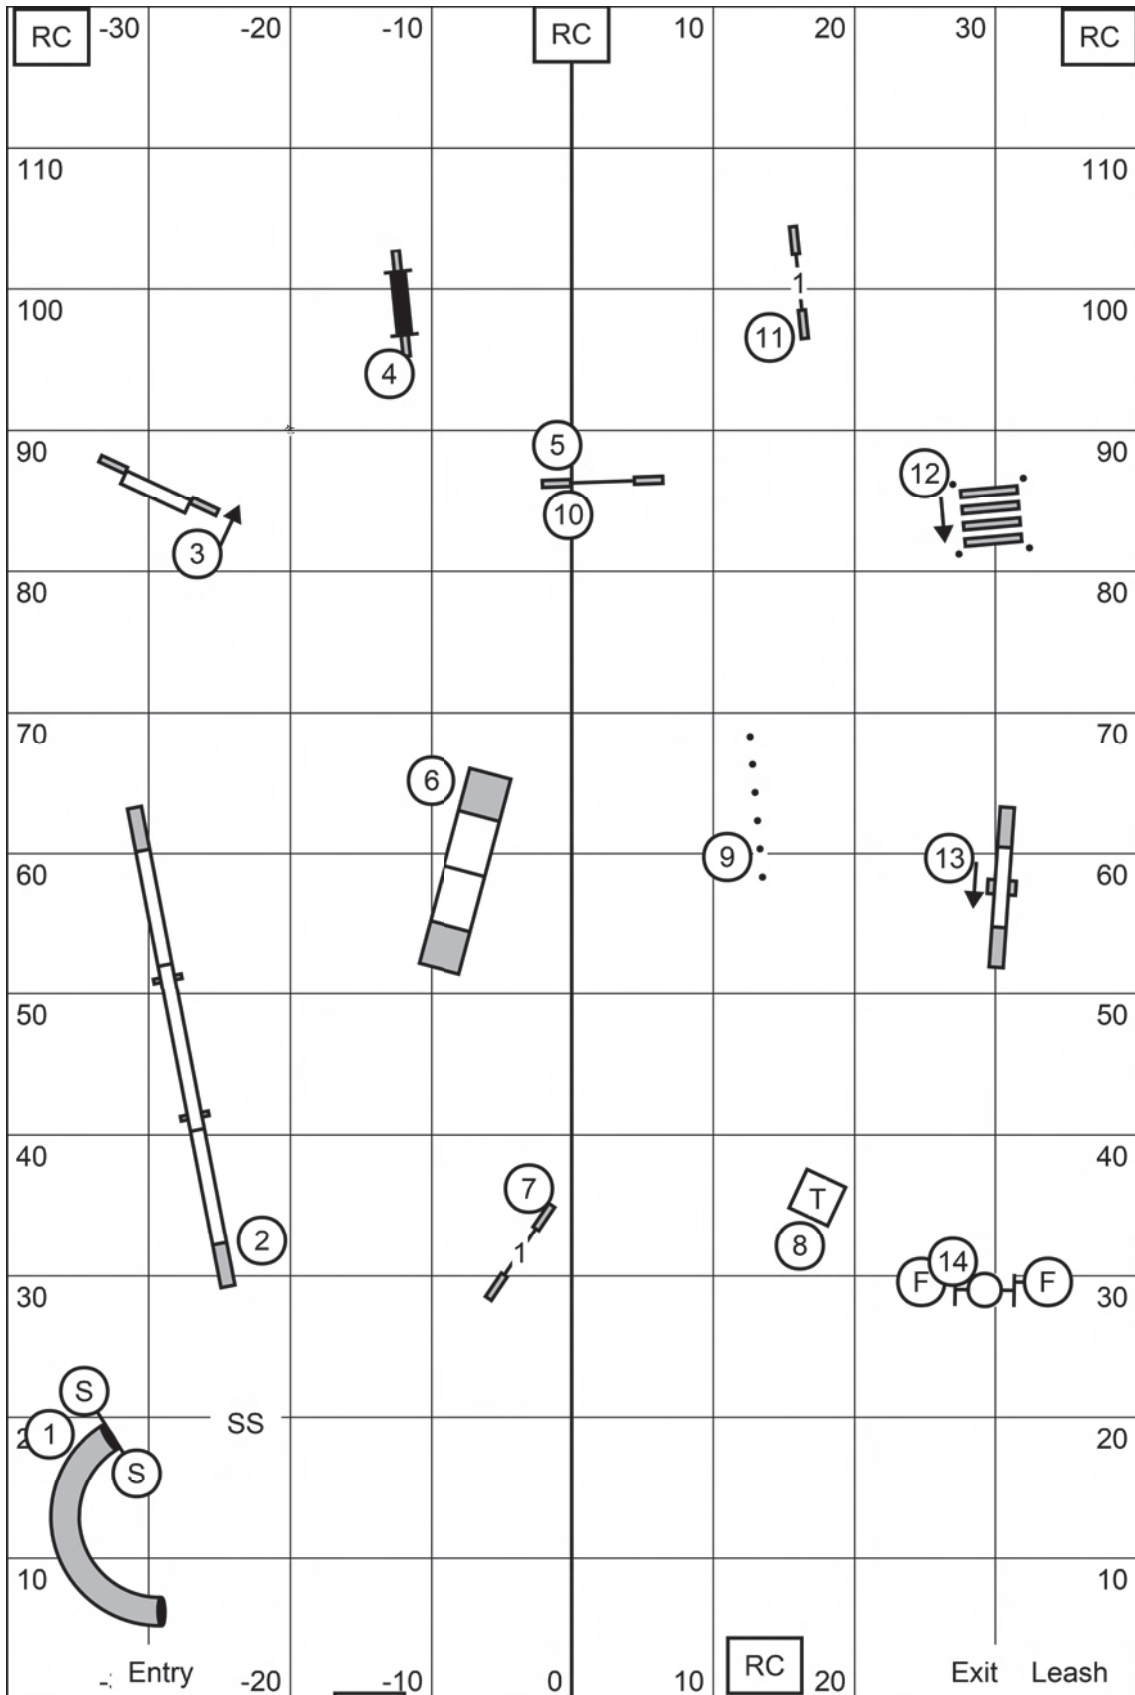

NOVICE STANDARD
Yorkshire Terrier Club of the Carolinas
Judge Sherry Spivey
Friday February 23, 2024