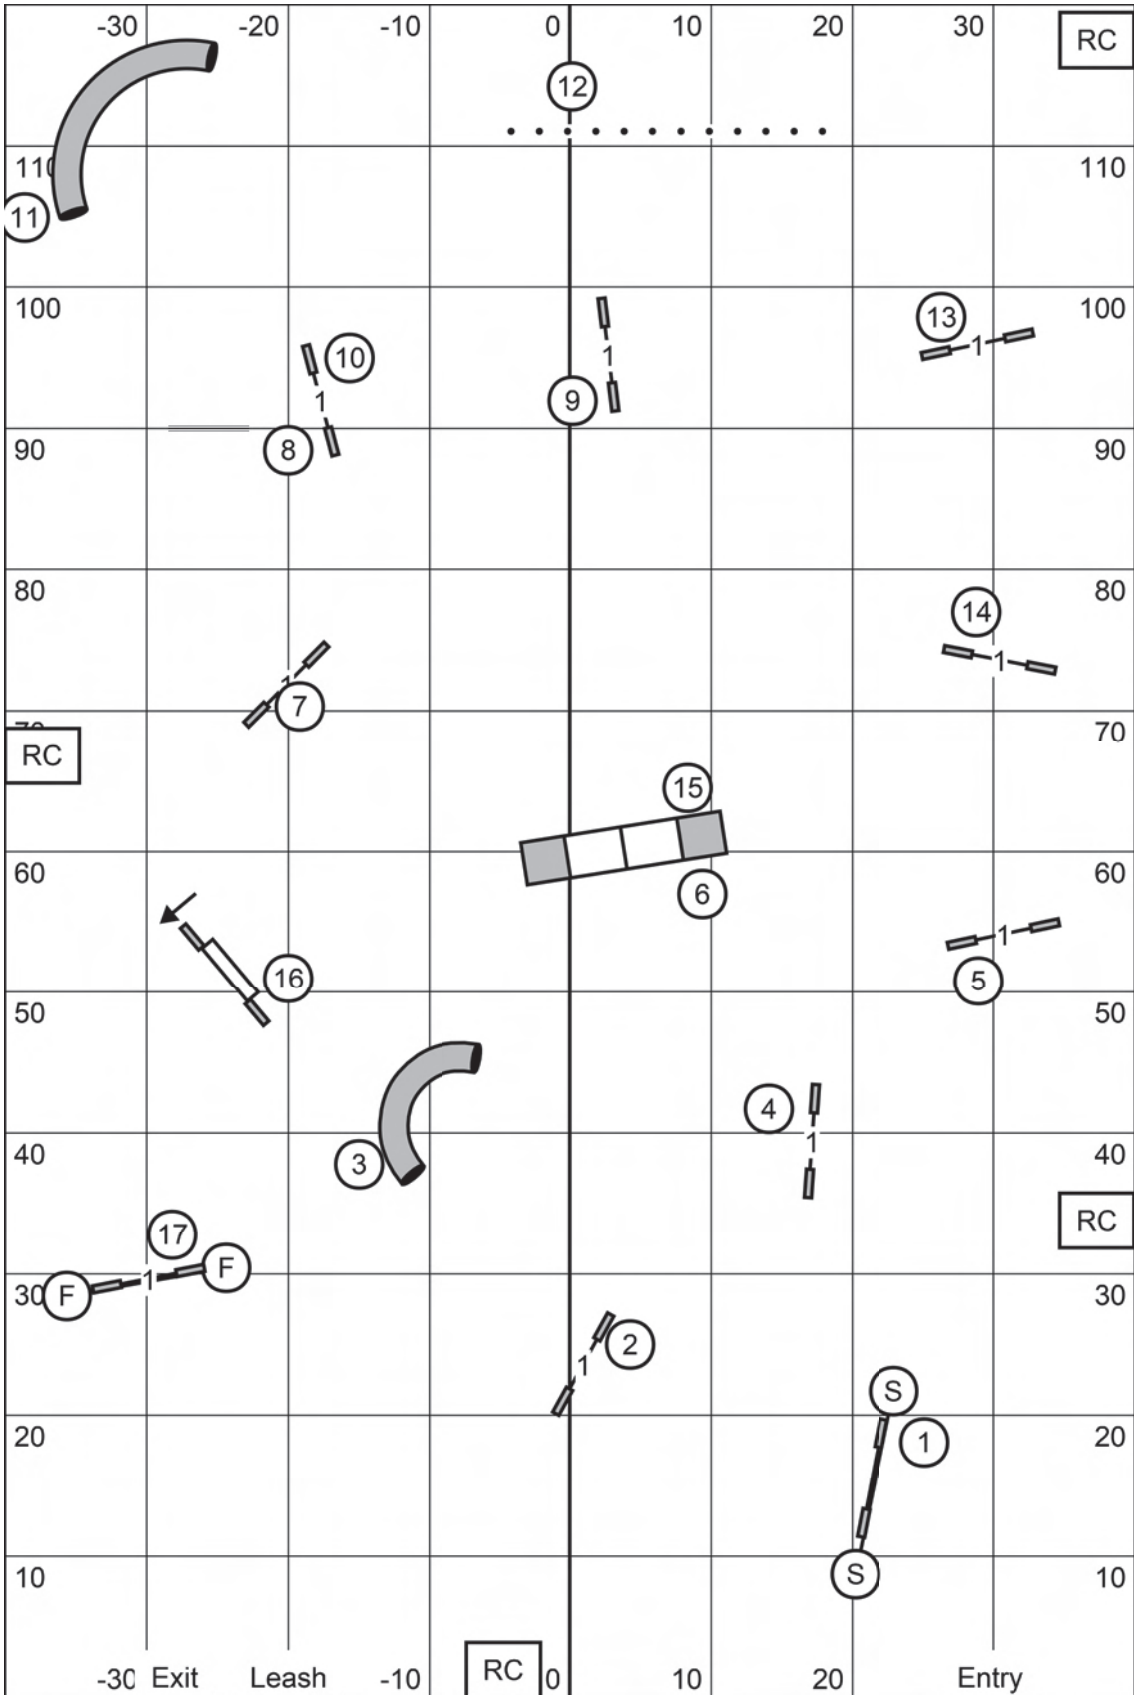

-30 Exit Leash -10 RC 0 10 20 Entry

T2B

TS

Yorkshire Terrier Club of the Carolinas
Judge Sherry Spivey
Friday February 23, 2024