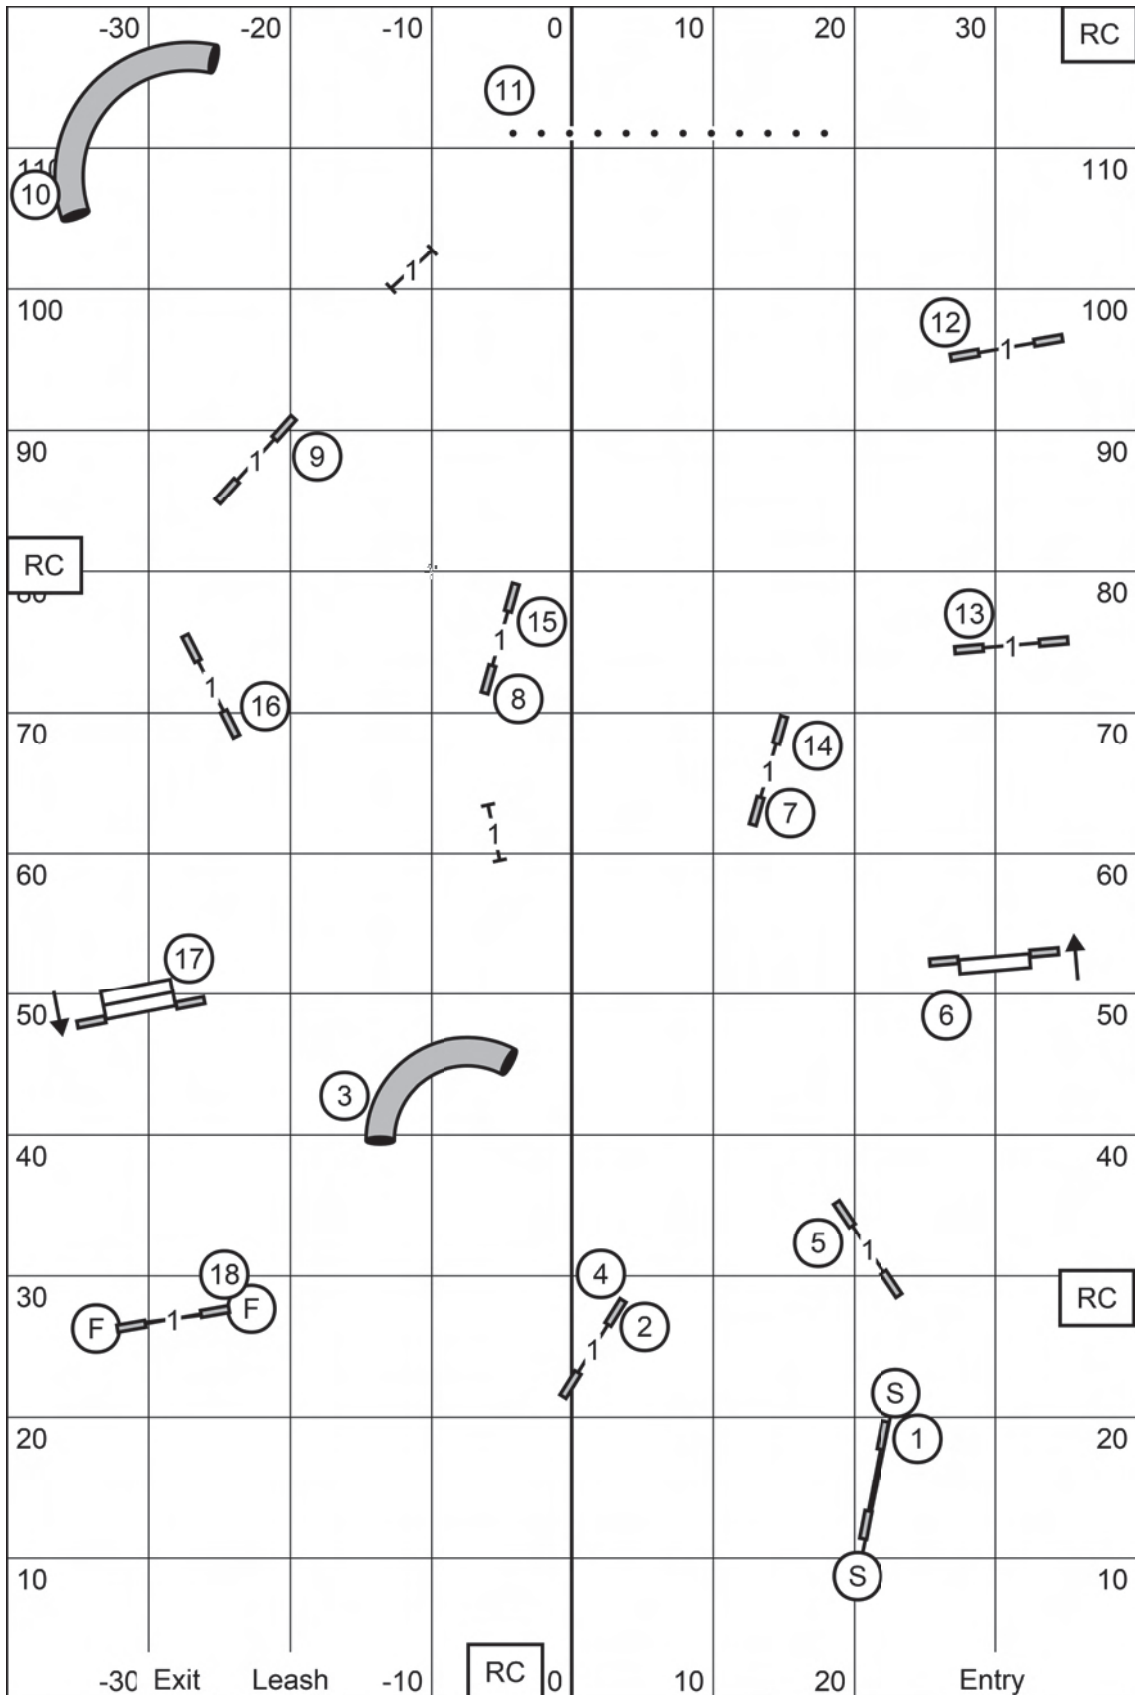

-30 Exit Leash -10 RC 0 10 20 Entry

**T2B**

**TS**

Yorkshire Terrier Club of the Carolinas  
 Judge Sherry Spivey  
 Friday February 23, 2024

**PREMIER JWW**  
 Yorkshire Terrier Club of the Carolinas  
 Judge Sherry Spivey  
 Friday February 23, 2024