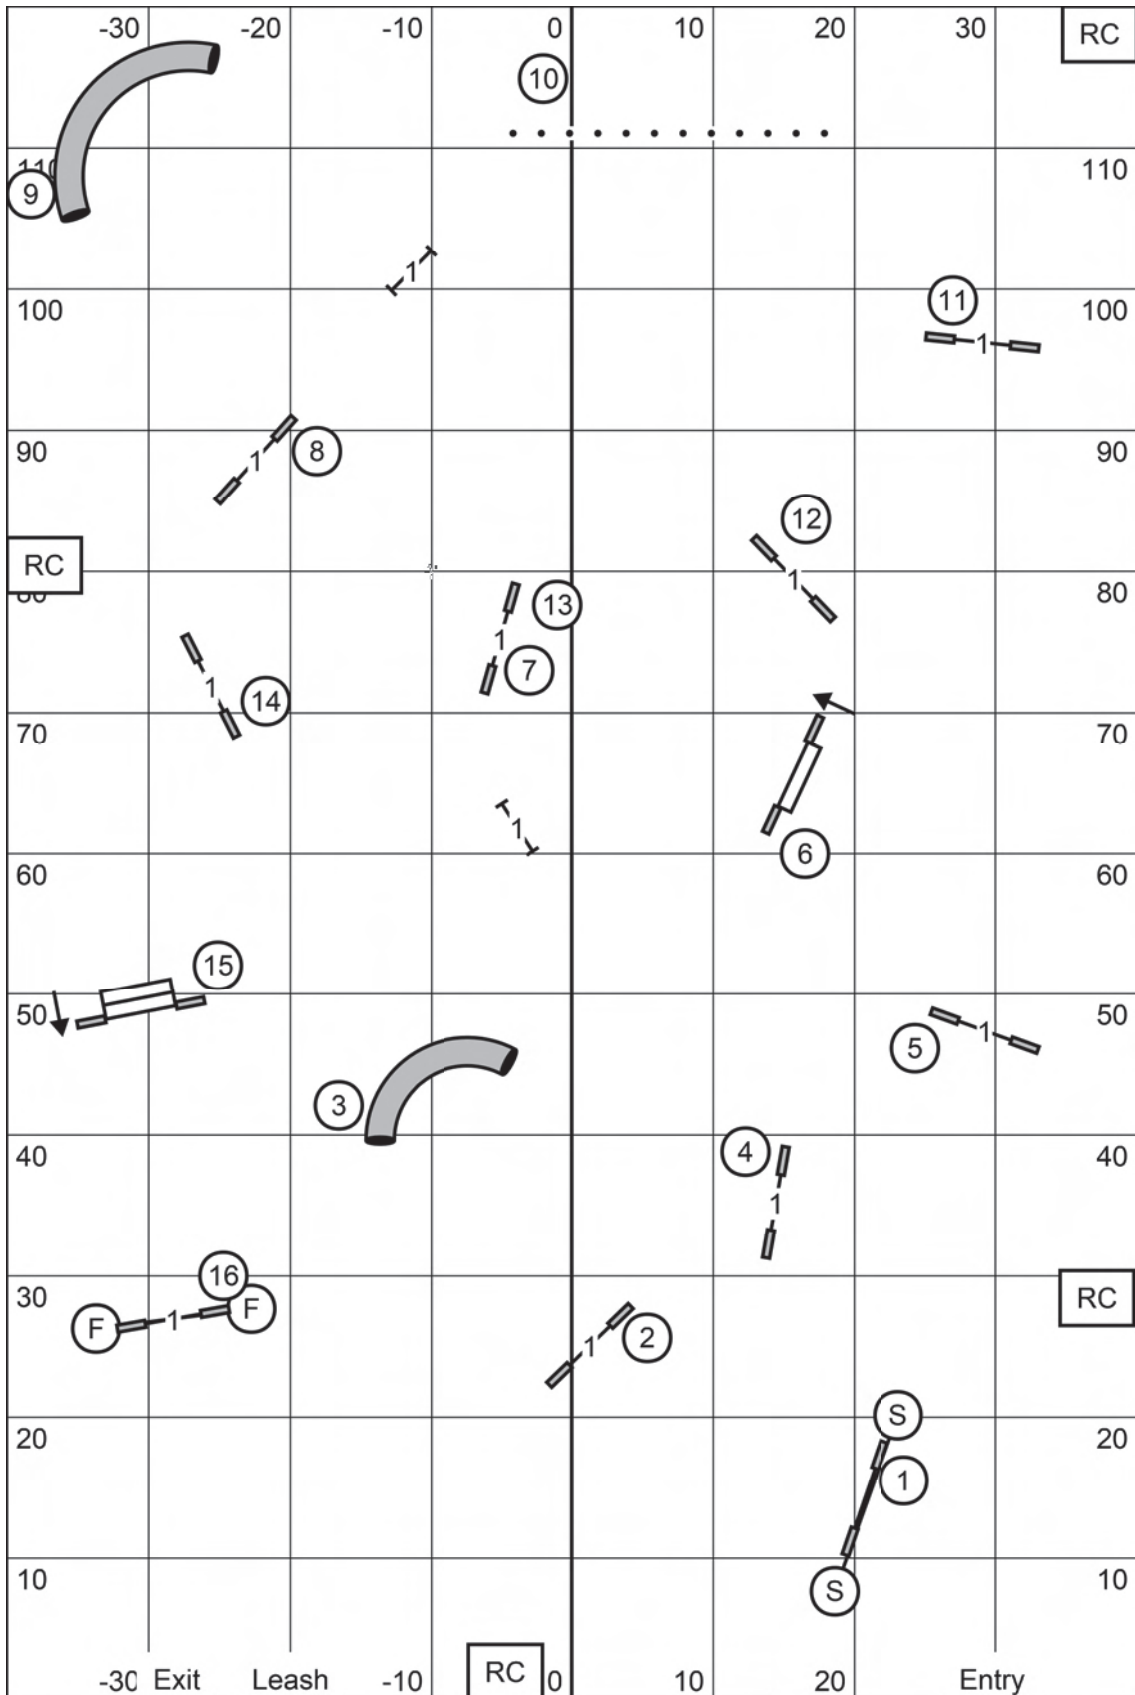

Open JWW

Yorkshire Terrier Club of the Carolinas
Judge Sherry Spivey
Friday February 23, 2024