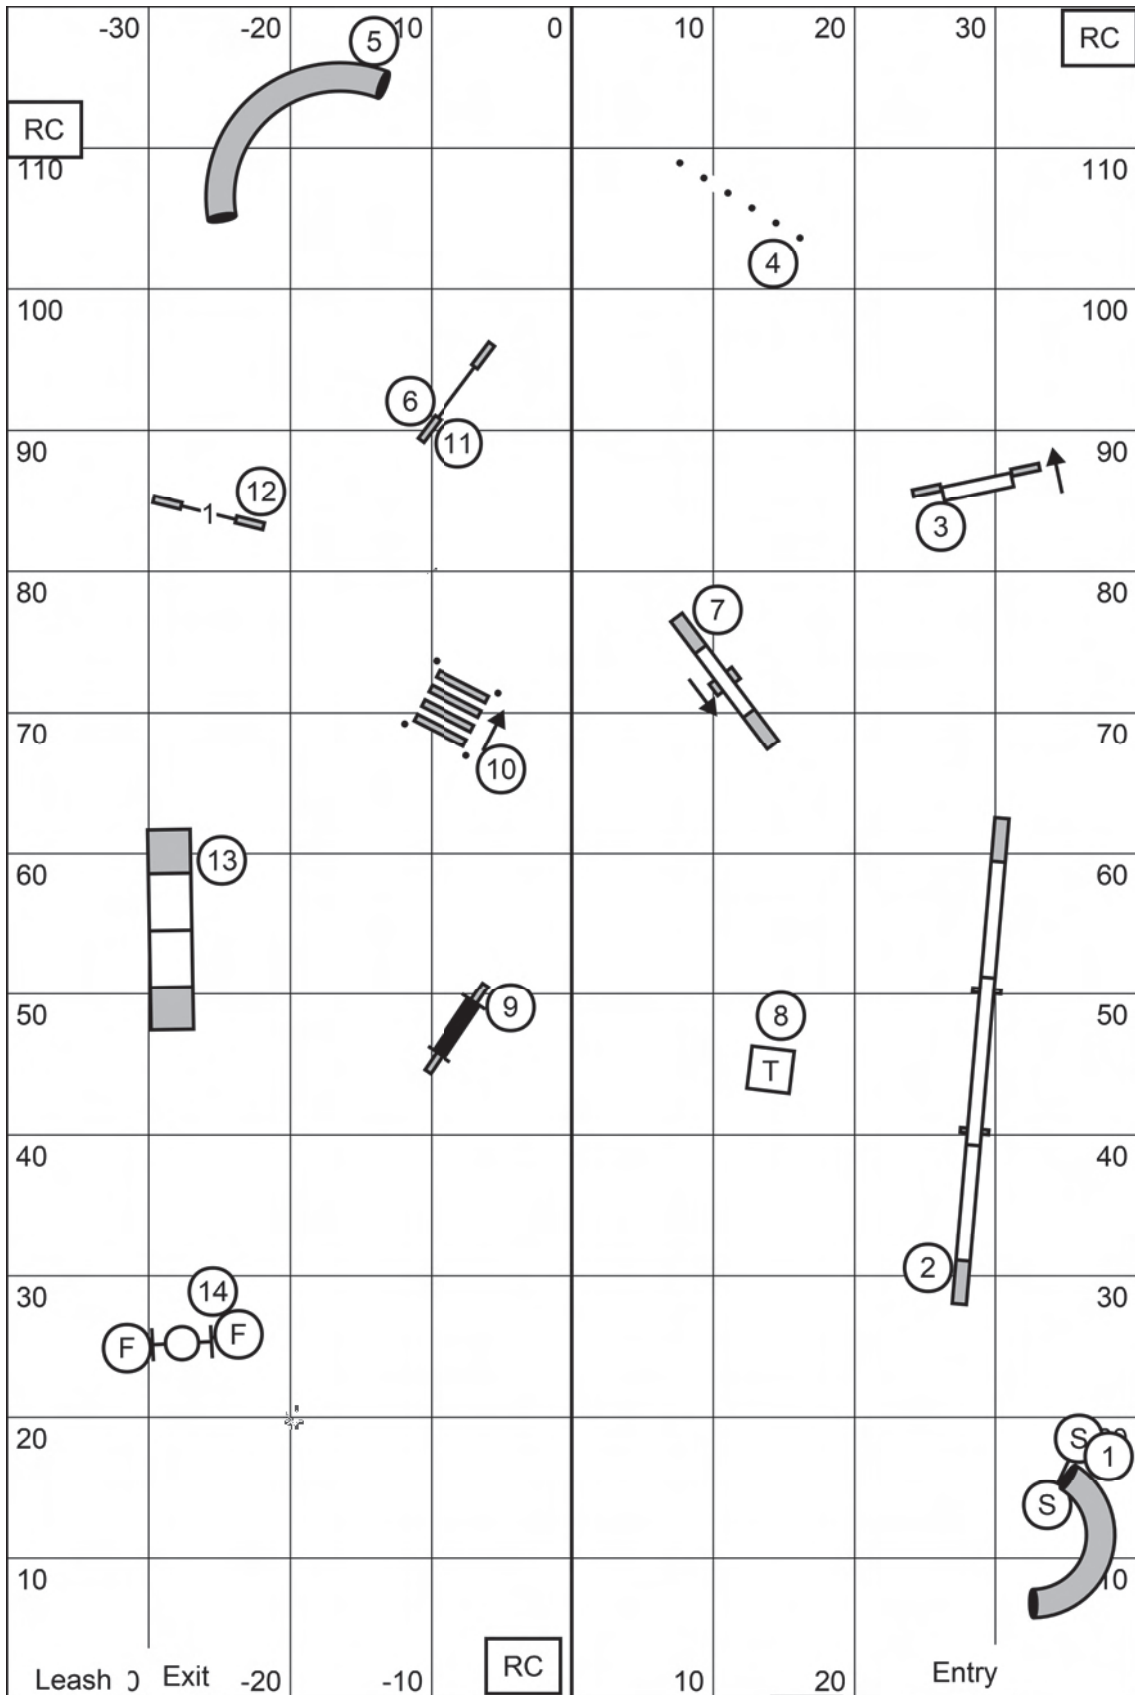

NOVICE STANDARD

Yorkshire Terrier Club of the Carolinas
Judge Sherry Spivey
Sunday February 25, 2024