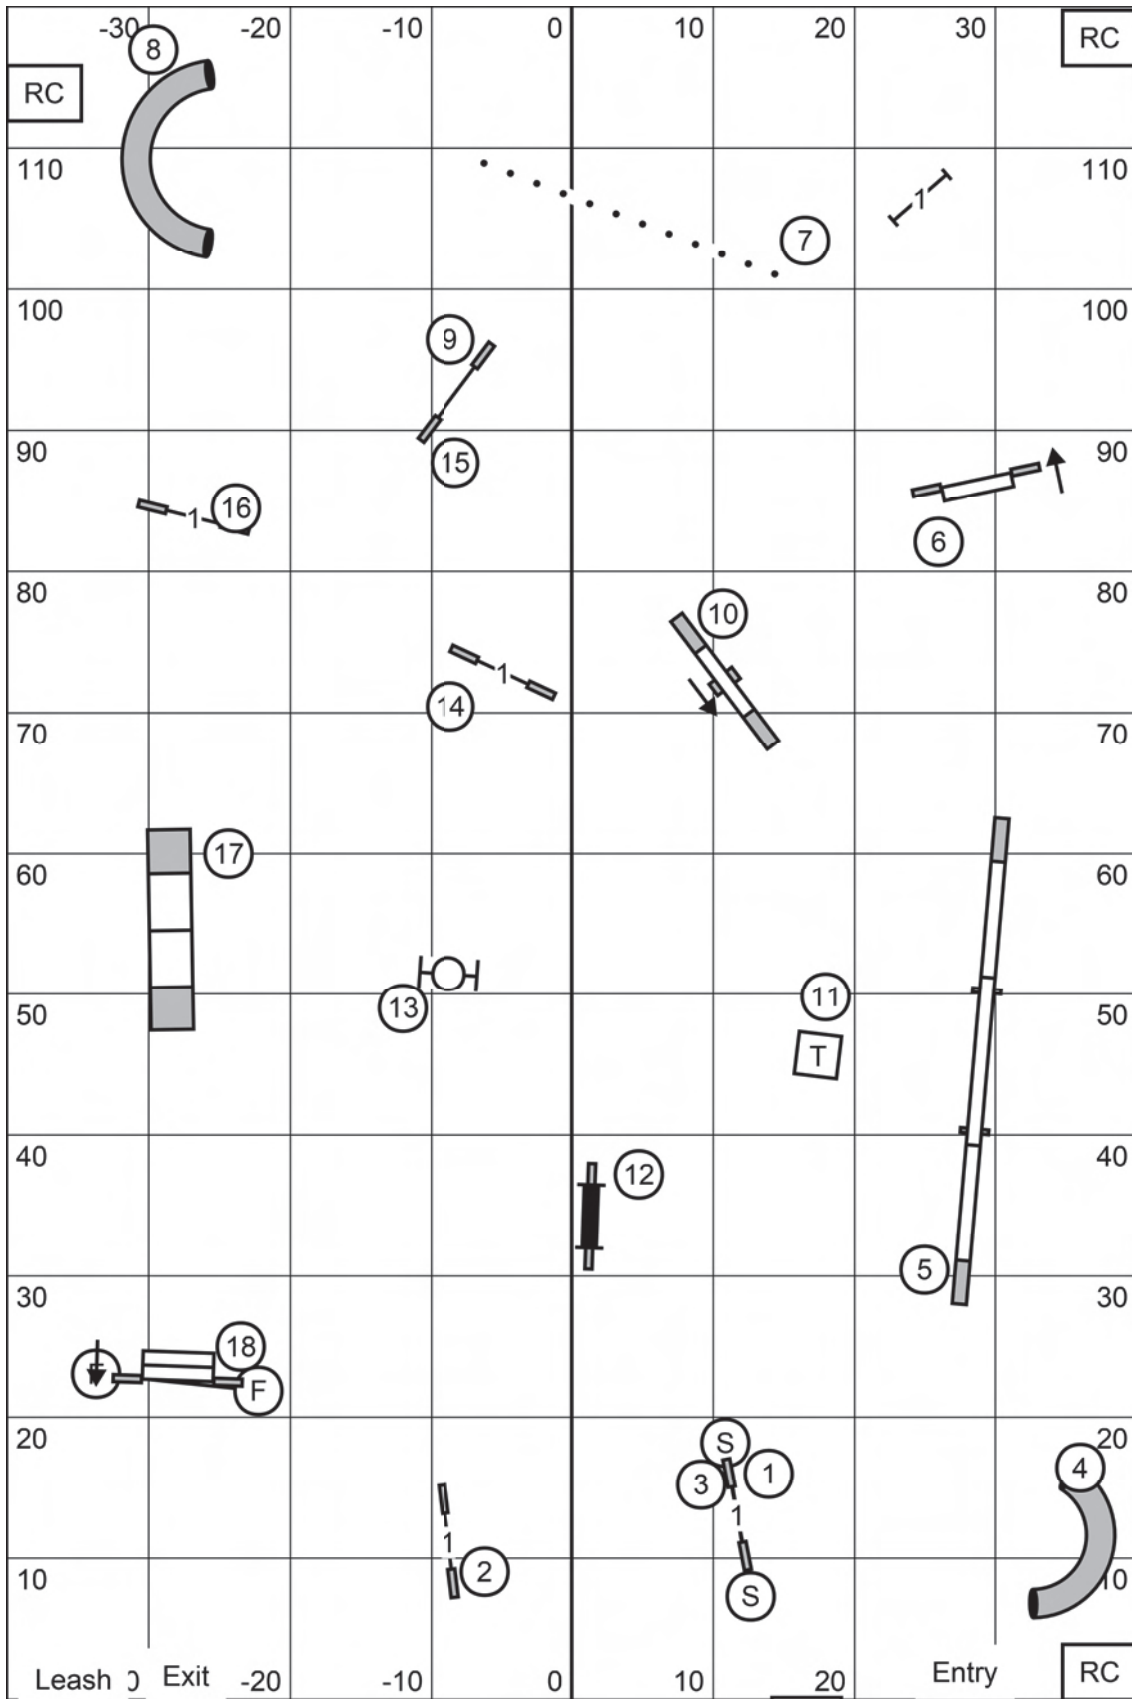

RC -30 Entry -20 -10 0 10 20 30 Leash

TS

Master/Exc	5	6	4	solid line in flow	
Open	5	6	or 6	5	dotted line in flow
Novice	5	6	or 6	5	dashed line in flow

FAST
 Yorkshire Terrier Club of the Carolinas
 Judge Sherry Spivey
 Sunday February 25, 2024