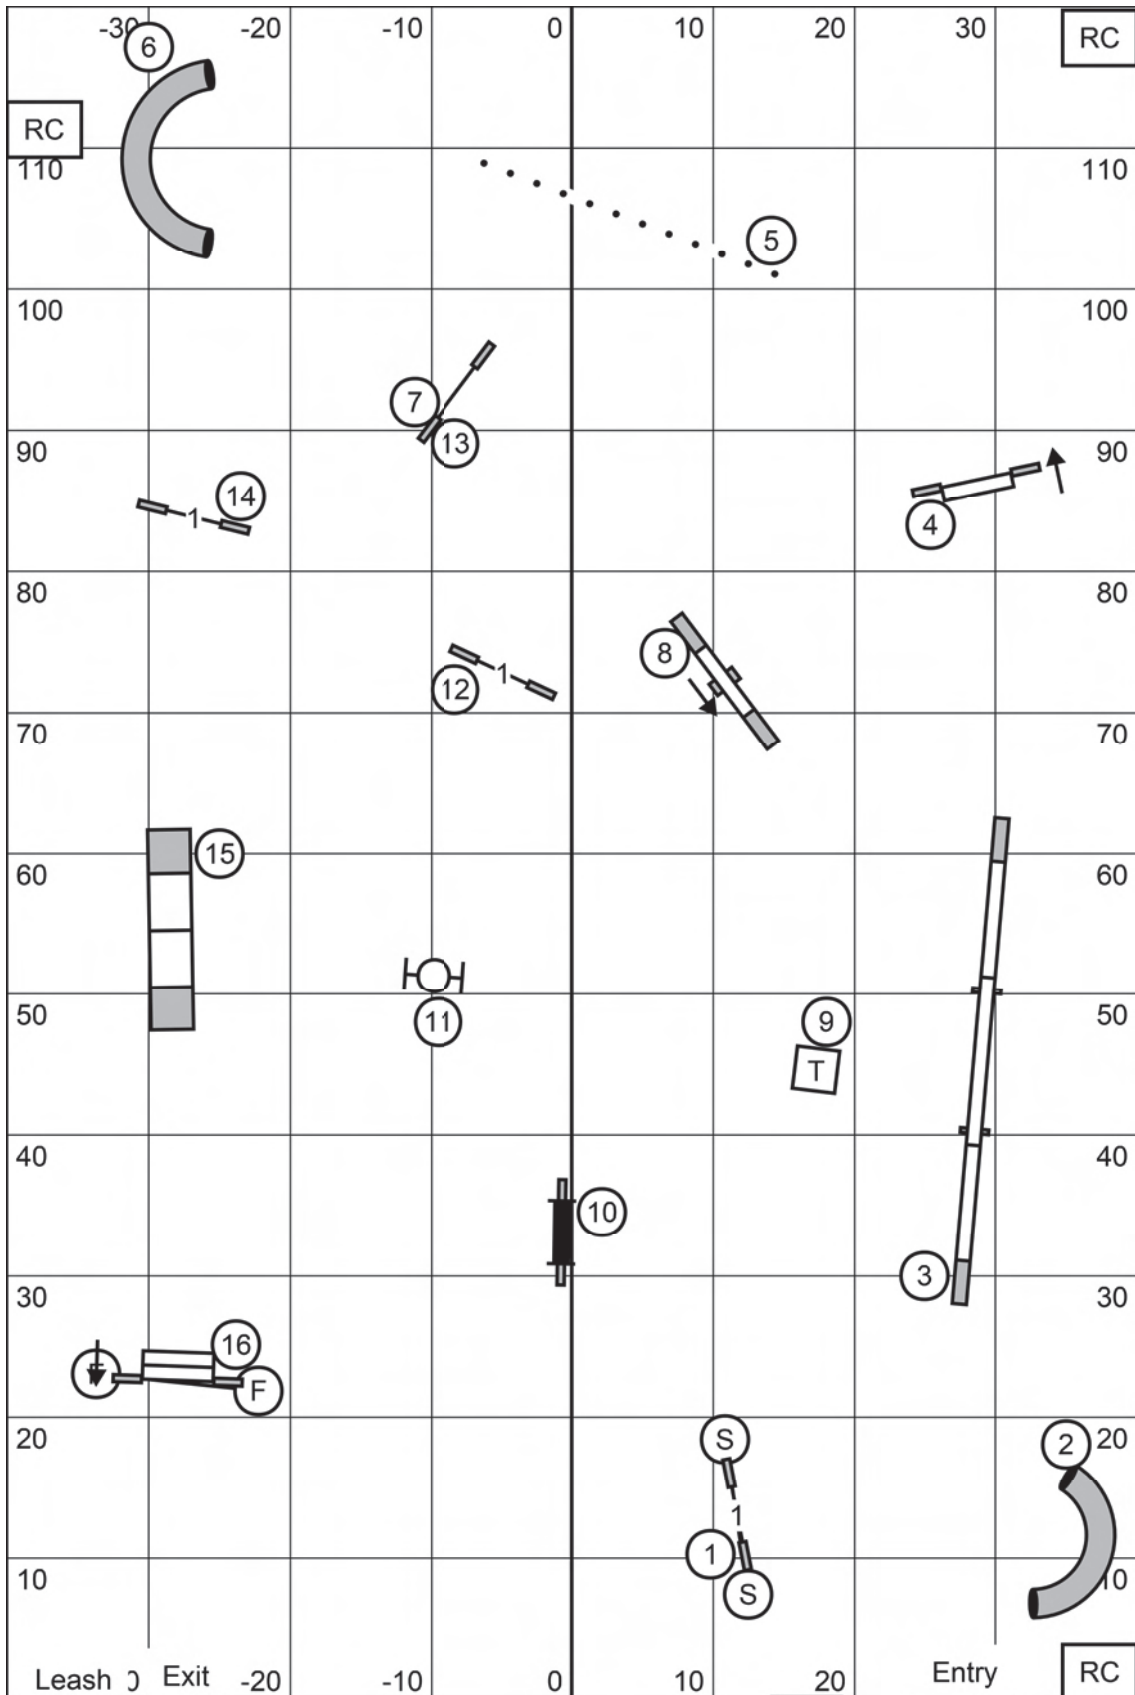

OPEN STANDARD
Yorkshire Terrier Club of the Carolinas
Judge Sherry Spivey
Sunday February 25, 2024