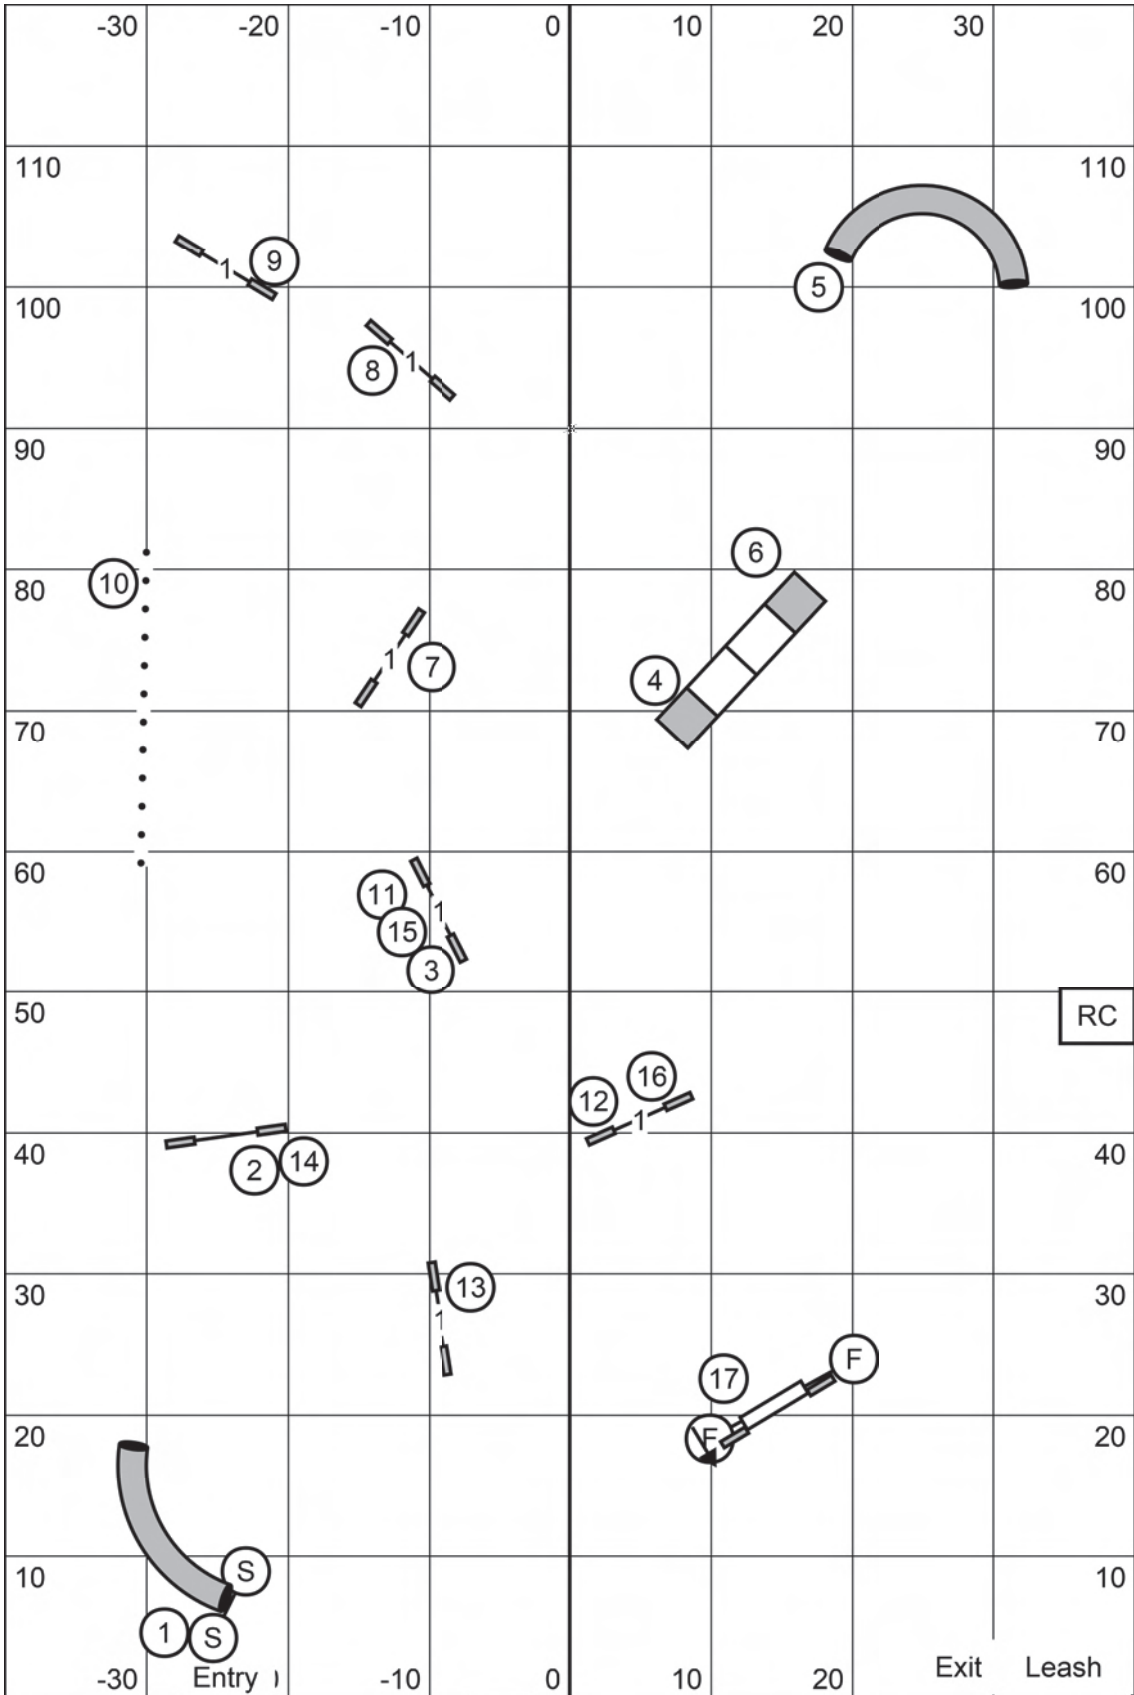

TS

T2B

Yorkshire Terrier Club of the Carolinas
Judge Sherry Spivey
Sunday February 25, 2024