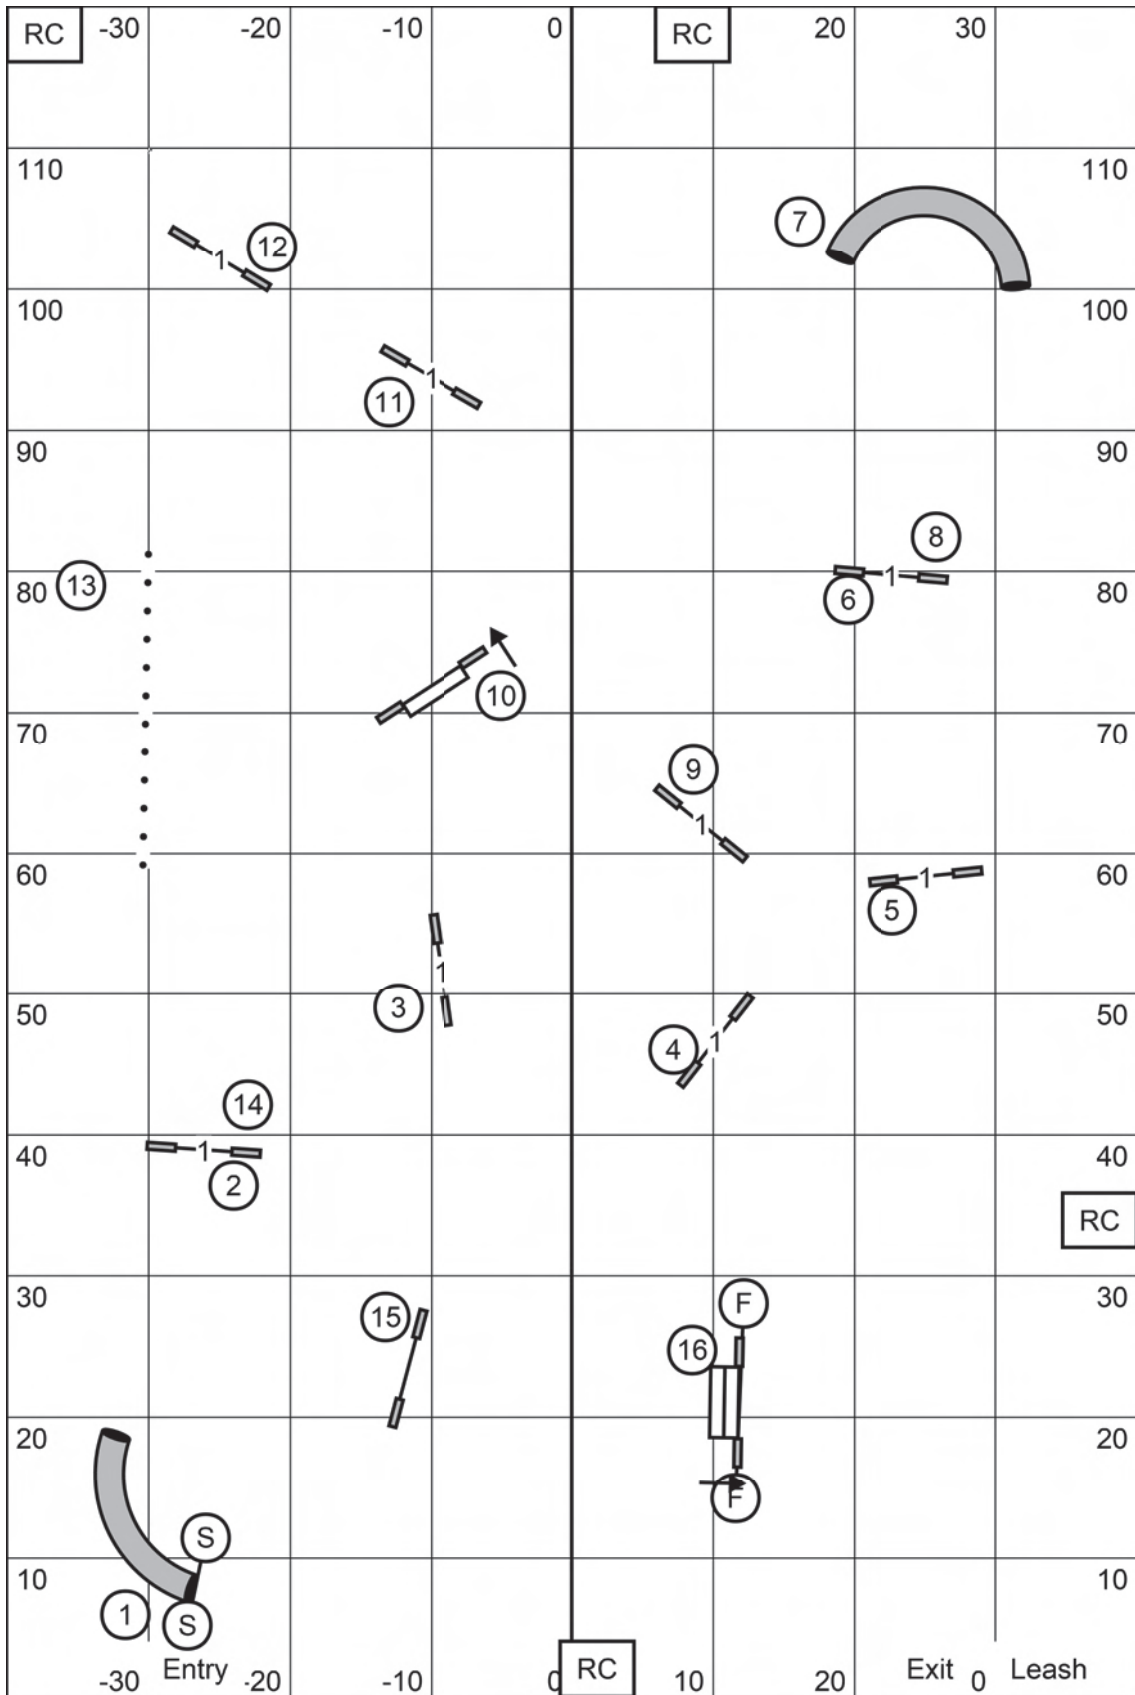

OPEN JWW

Yorkshire Terrier Club of the Carolinas
Judge Sherry Spivey
Sunday February 25, 2024