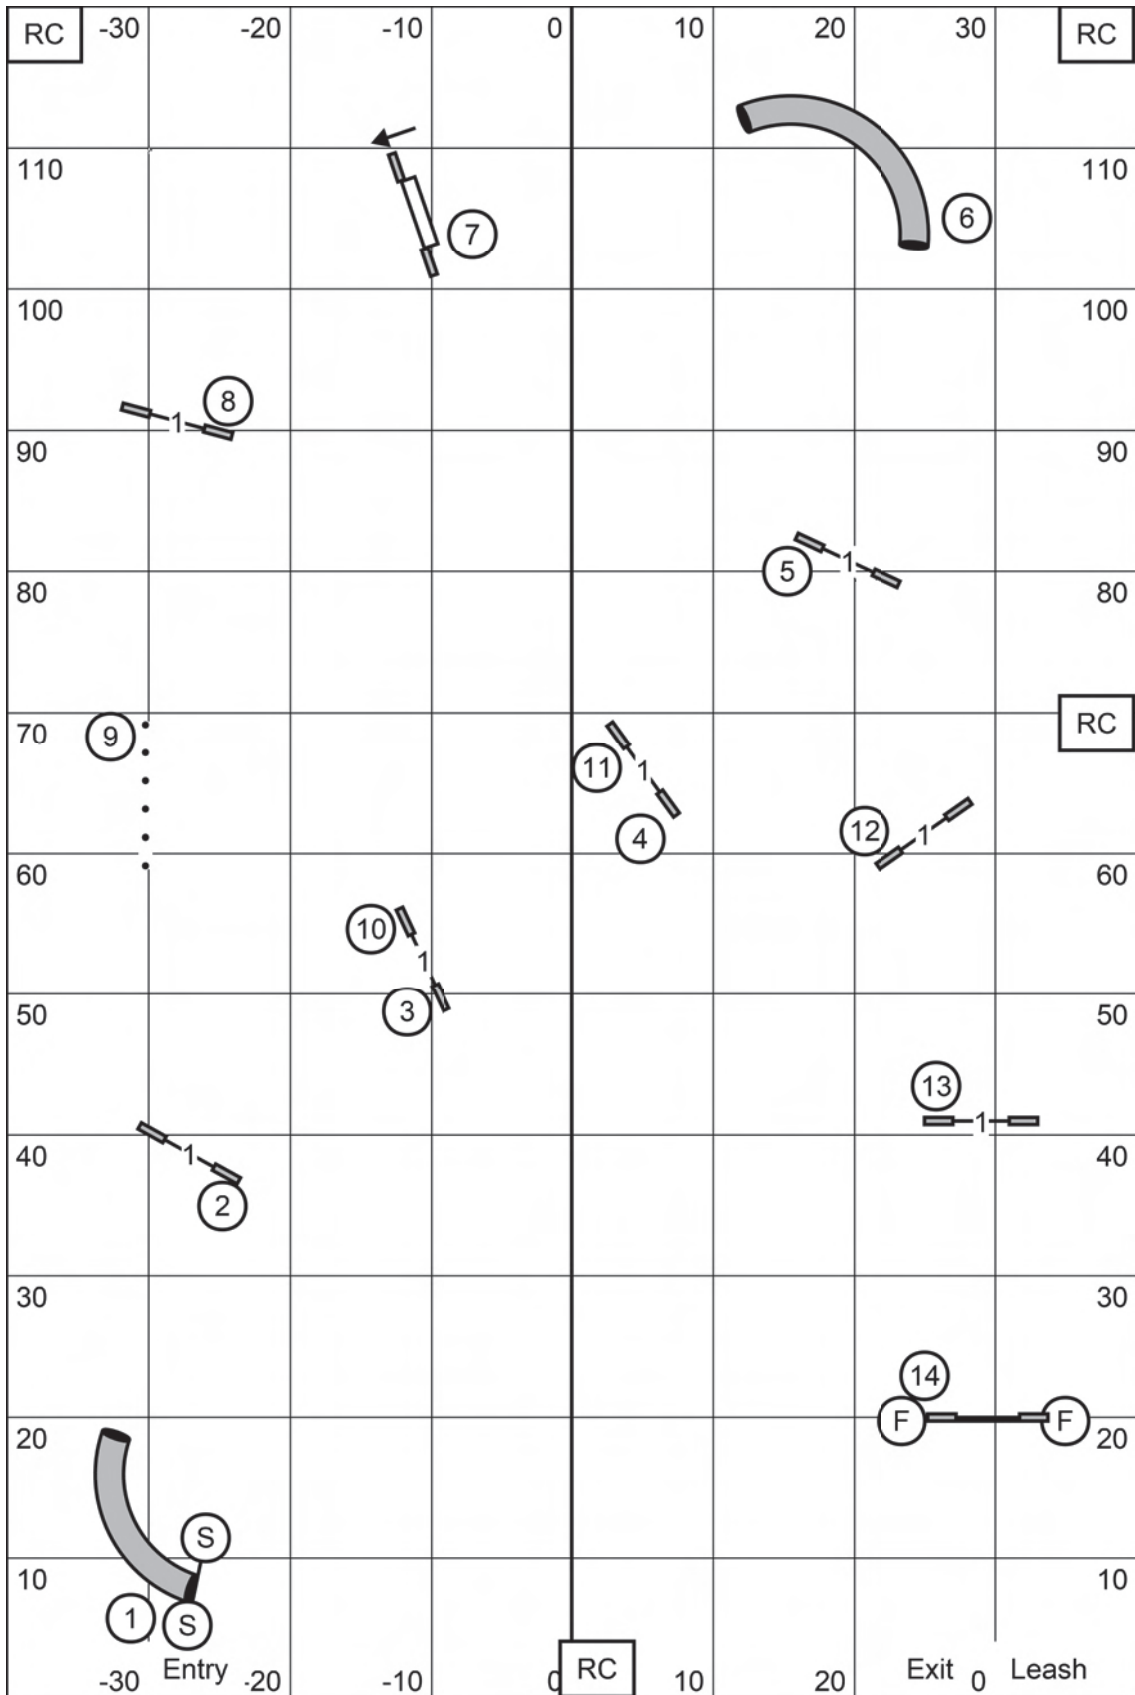

TS

NOVICE JWW

Yorkshire Terrier Club of the Carolinas
Judge Sherry Spivey
Sunday February 25, 2024