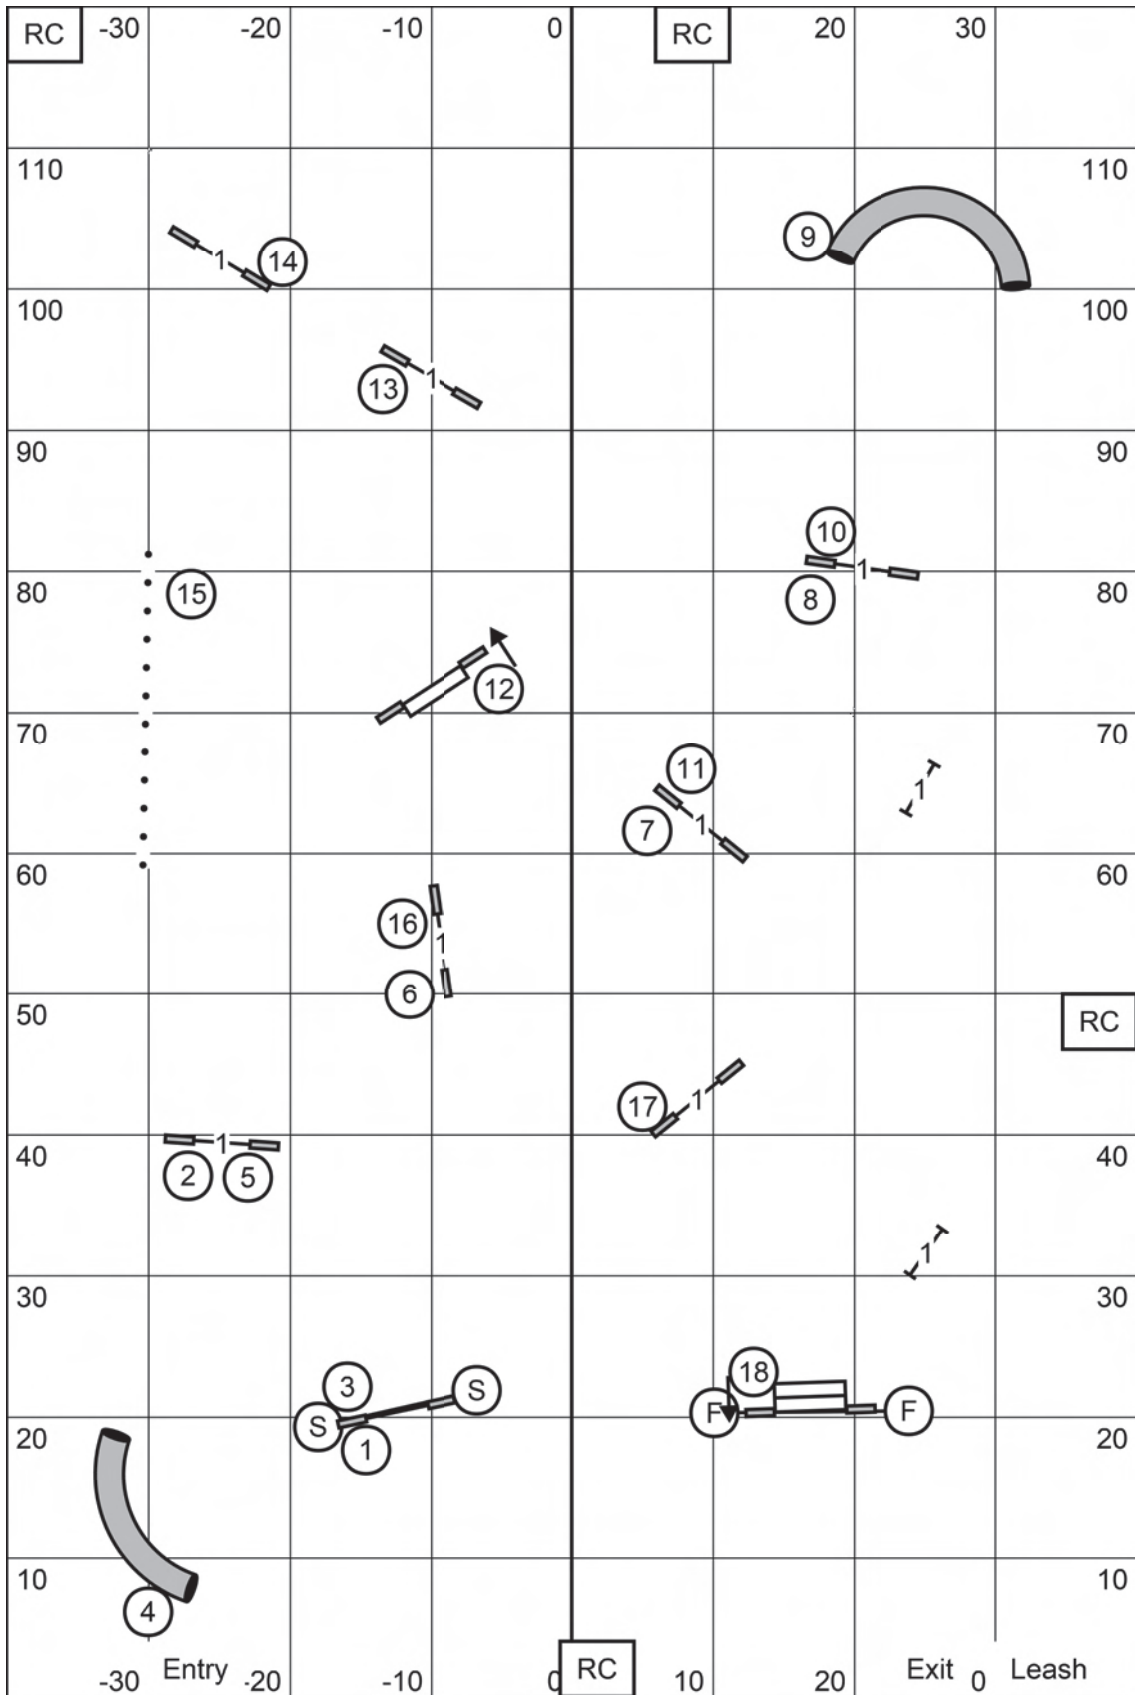

MASTER EXCELLENT JWW

Yorkshire Terrier Club of the Carolinas
Judge Sherry Spivey
Sunday February 25, 2024