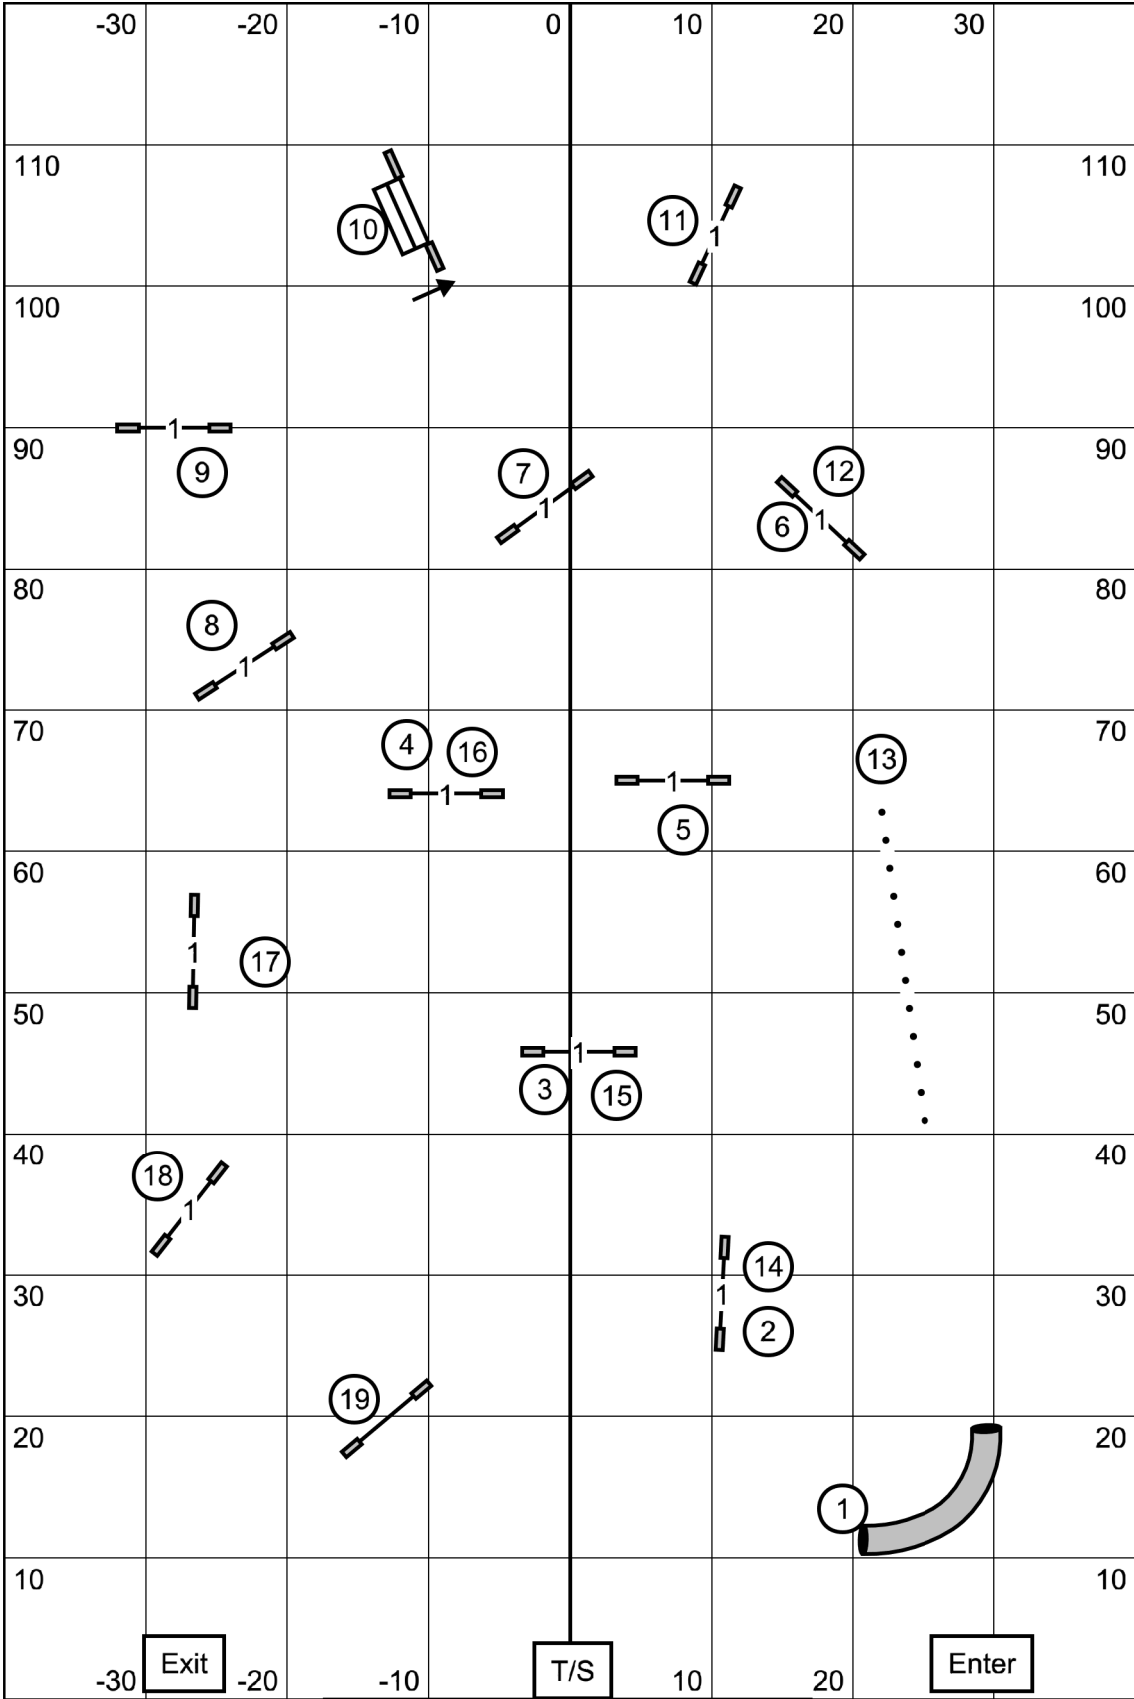

Yorkshire Terrier Club of America
Saturday September 23, 2023
Premier JWW
Judge: Jan Skurzynski