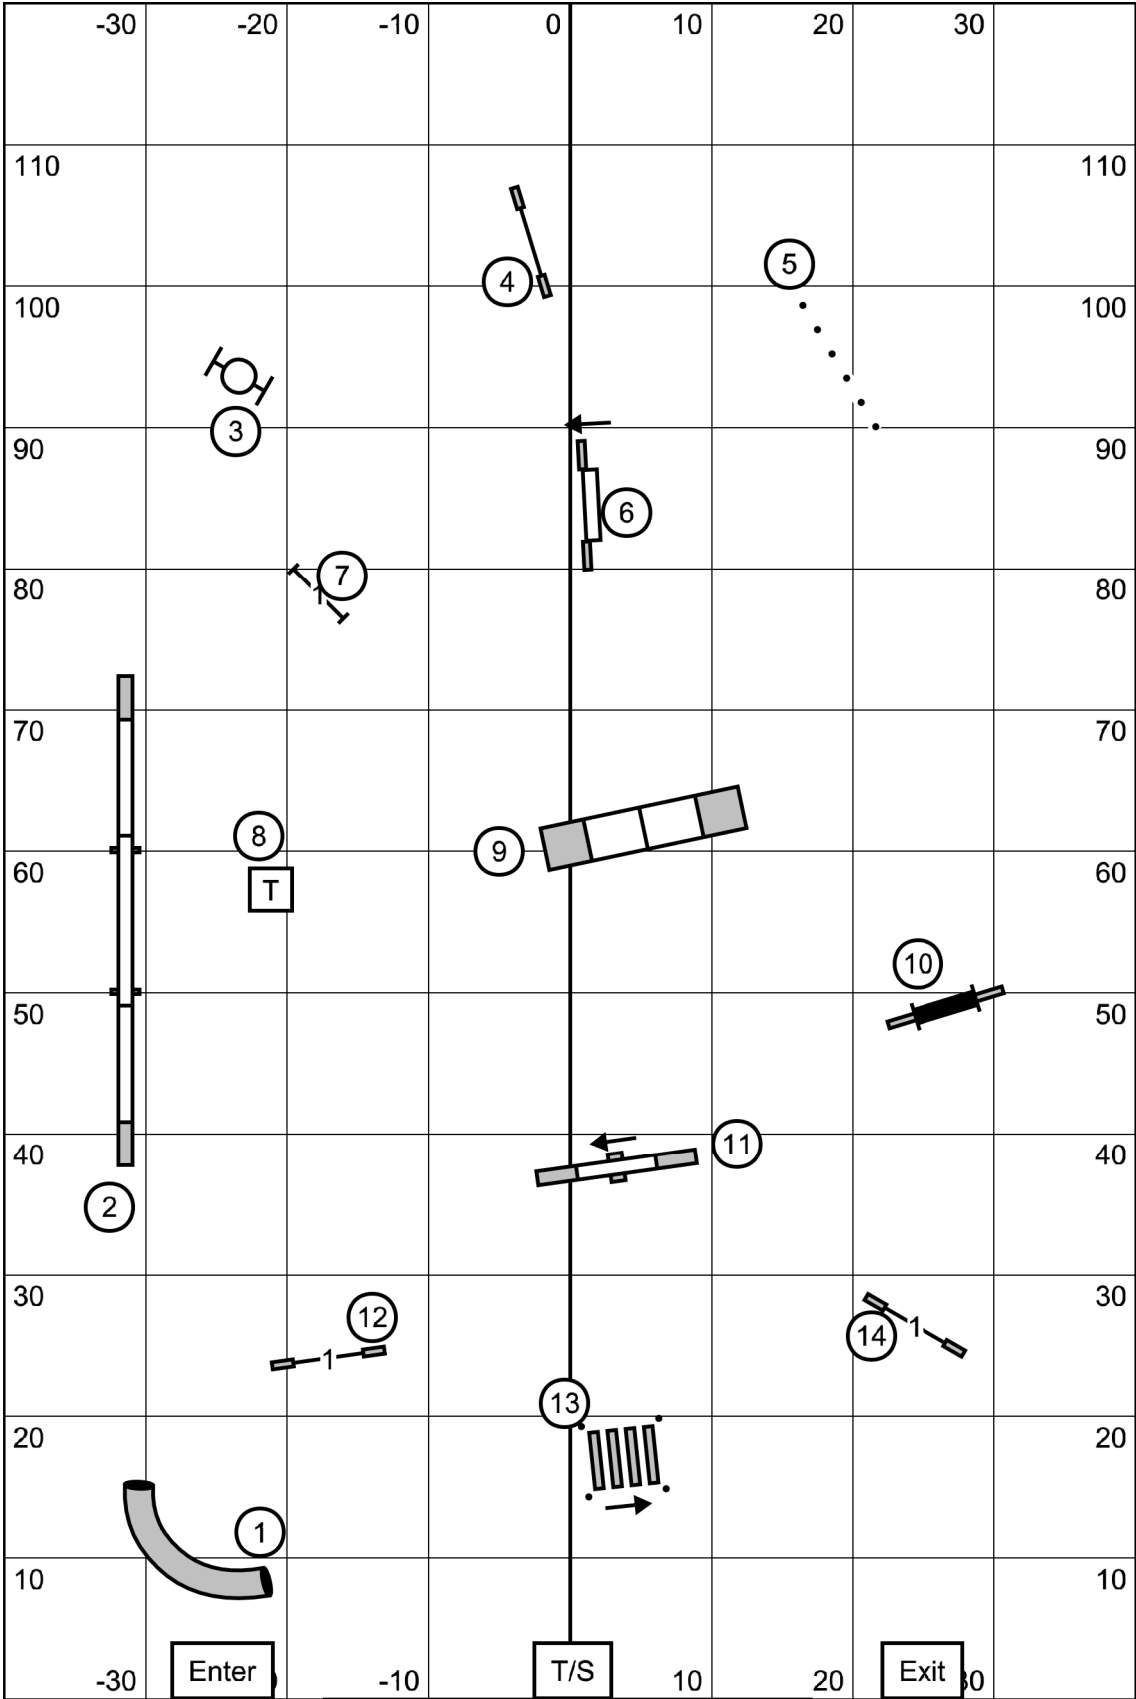

Yorkshire Terrier Club of America
Saturday September 23, 2023
Novice Standard
Judge: Jan Skurzynski