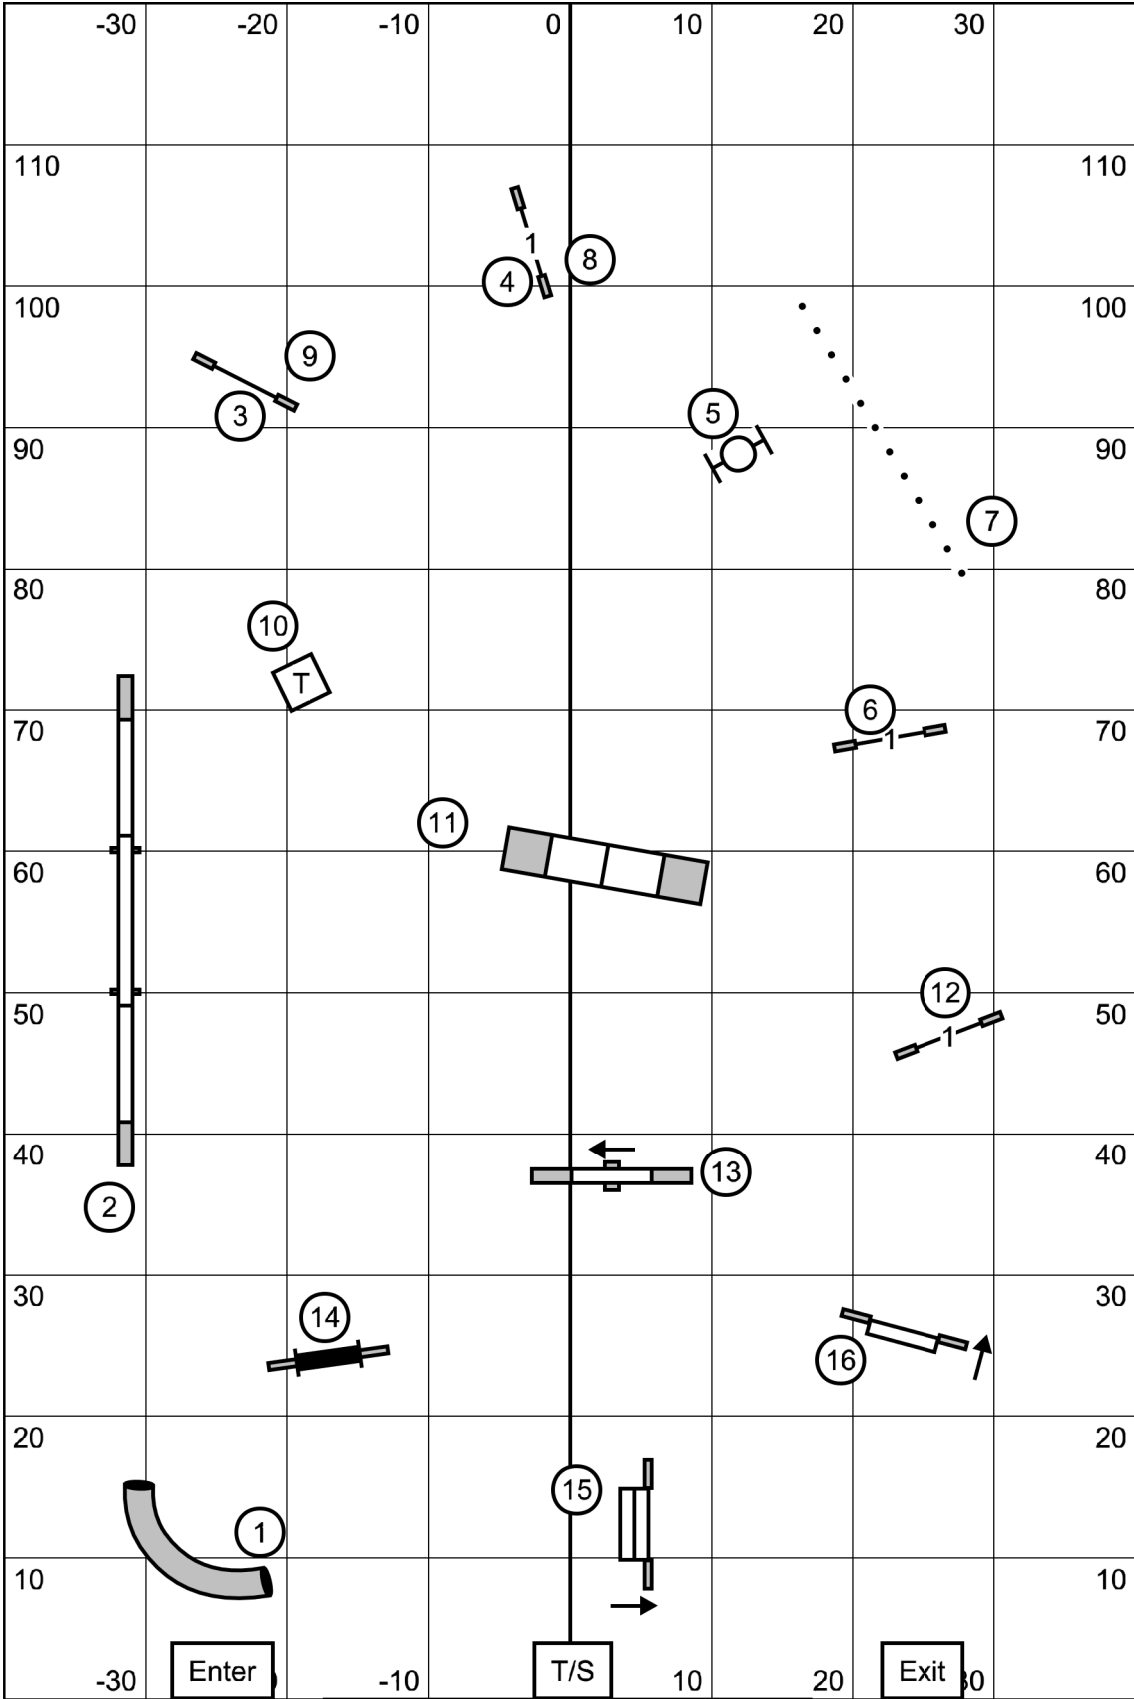

Yorkshire Terrier Club of America
Saturday September 23, 2023
Open Standard
Judge: Jan Skurzynski