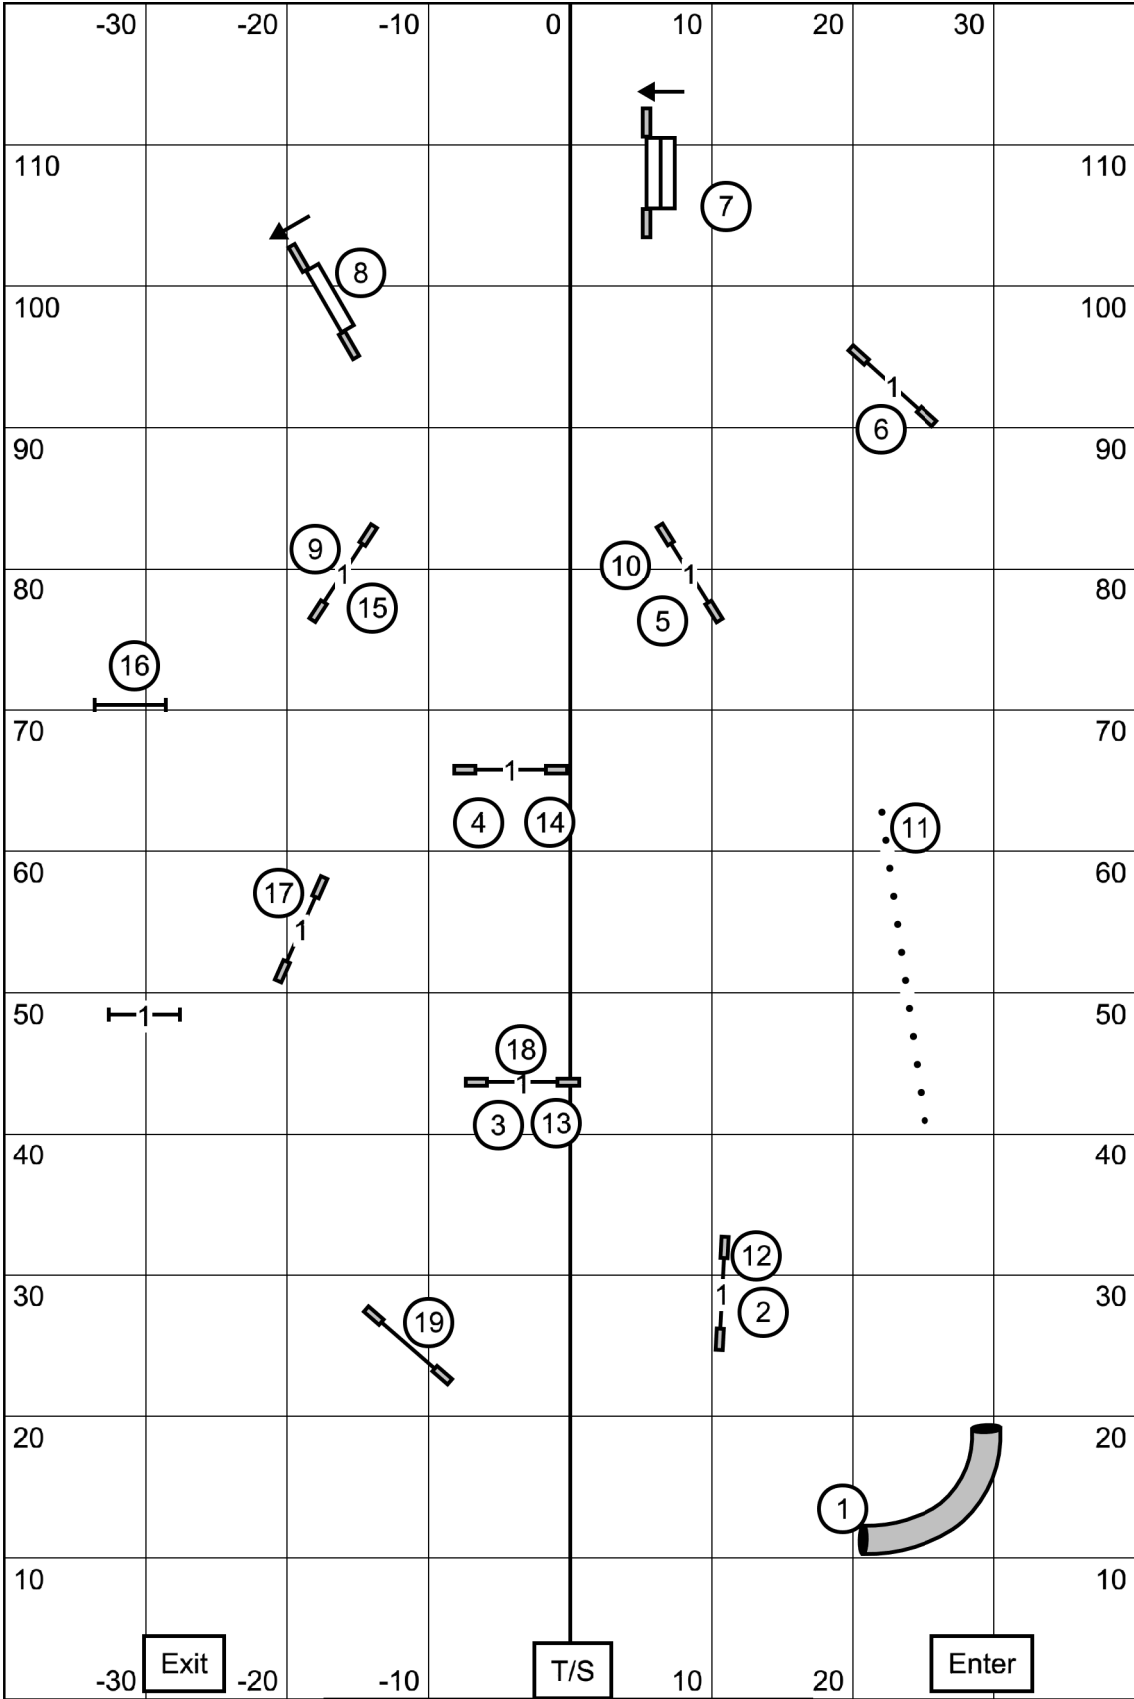

Yorkshire Terrier Club of America
Saturday September 23, 2023
Master/Excellent JWW
Judge: Jan Skurzynski