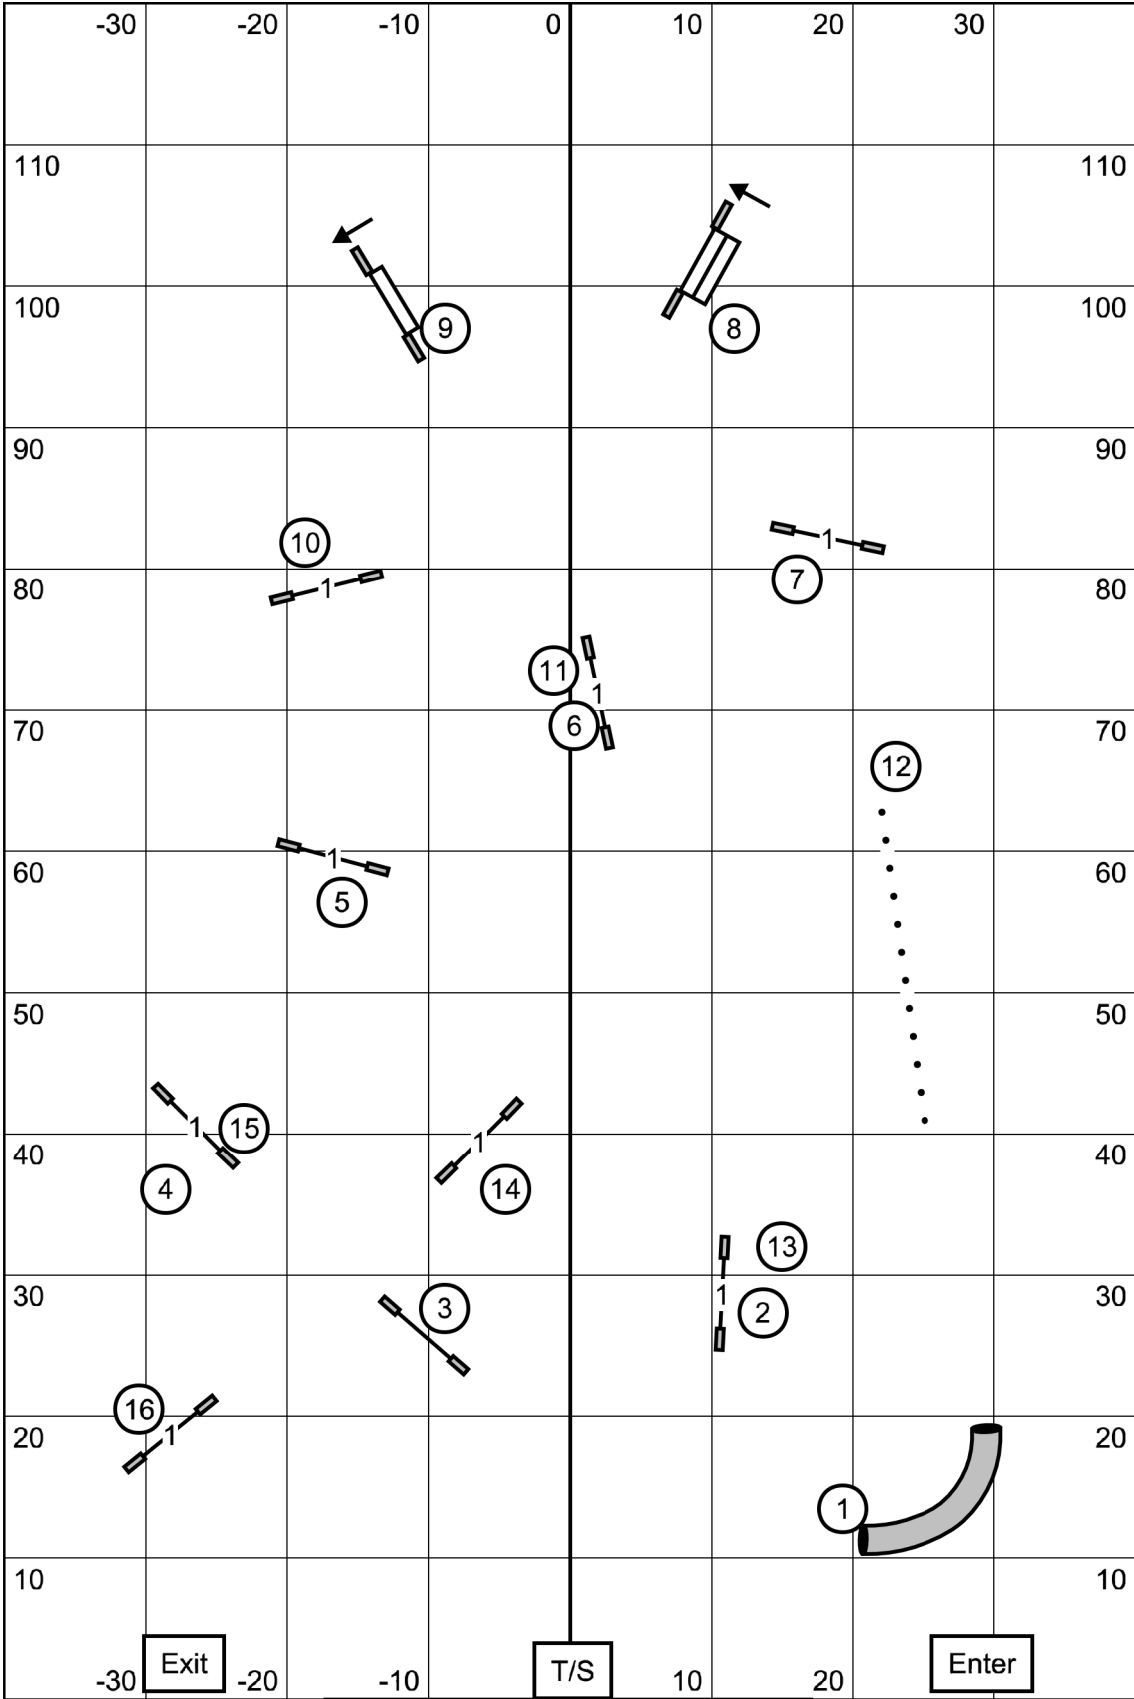

Yorkshire Terrier Club of America
Saturday September 23, 2023
Open JWW
Judge: Jan Skurzynski