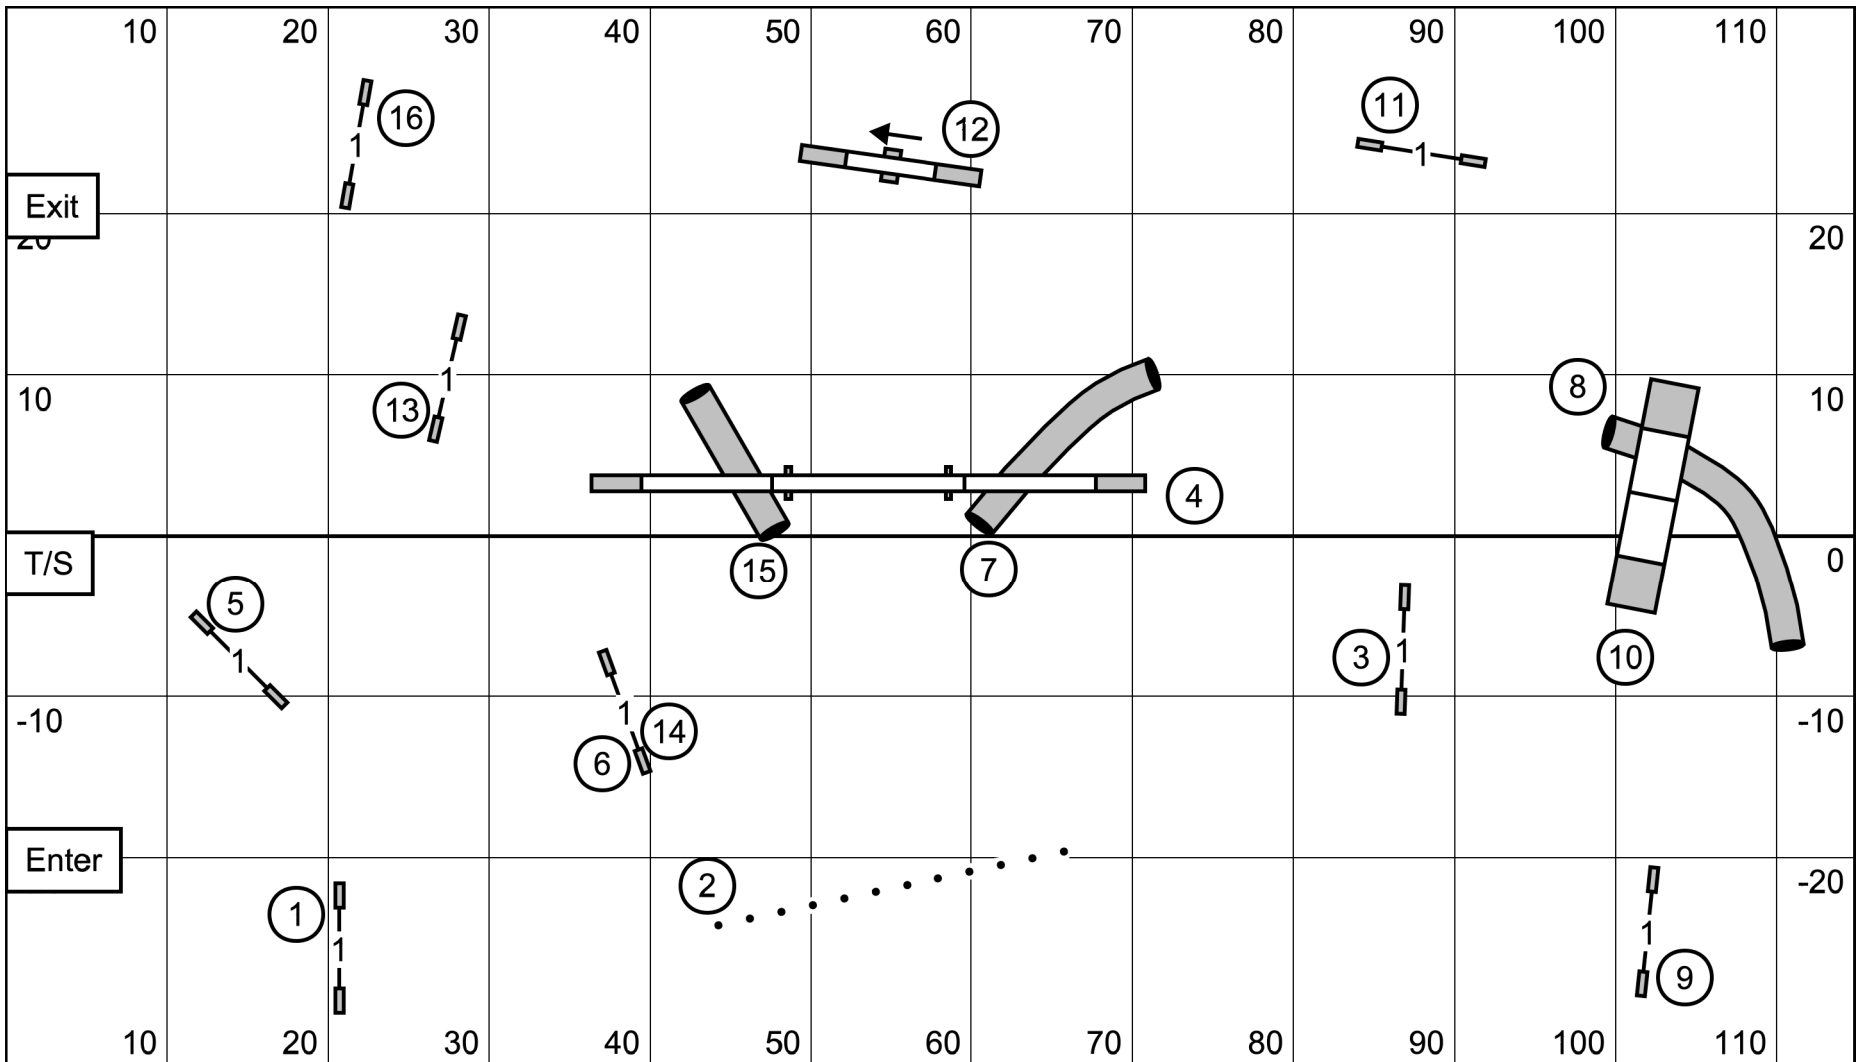

Yorkshire Terrier Club of America
ISC Agility G2
Saturday, September 23, 2023
Designed by: Iban Cubedo
Judged by: Jan Skurzynski