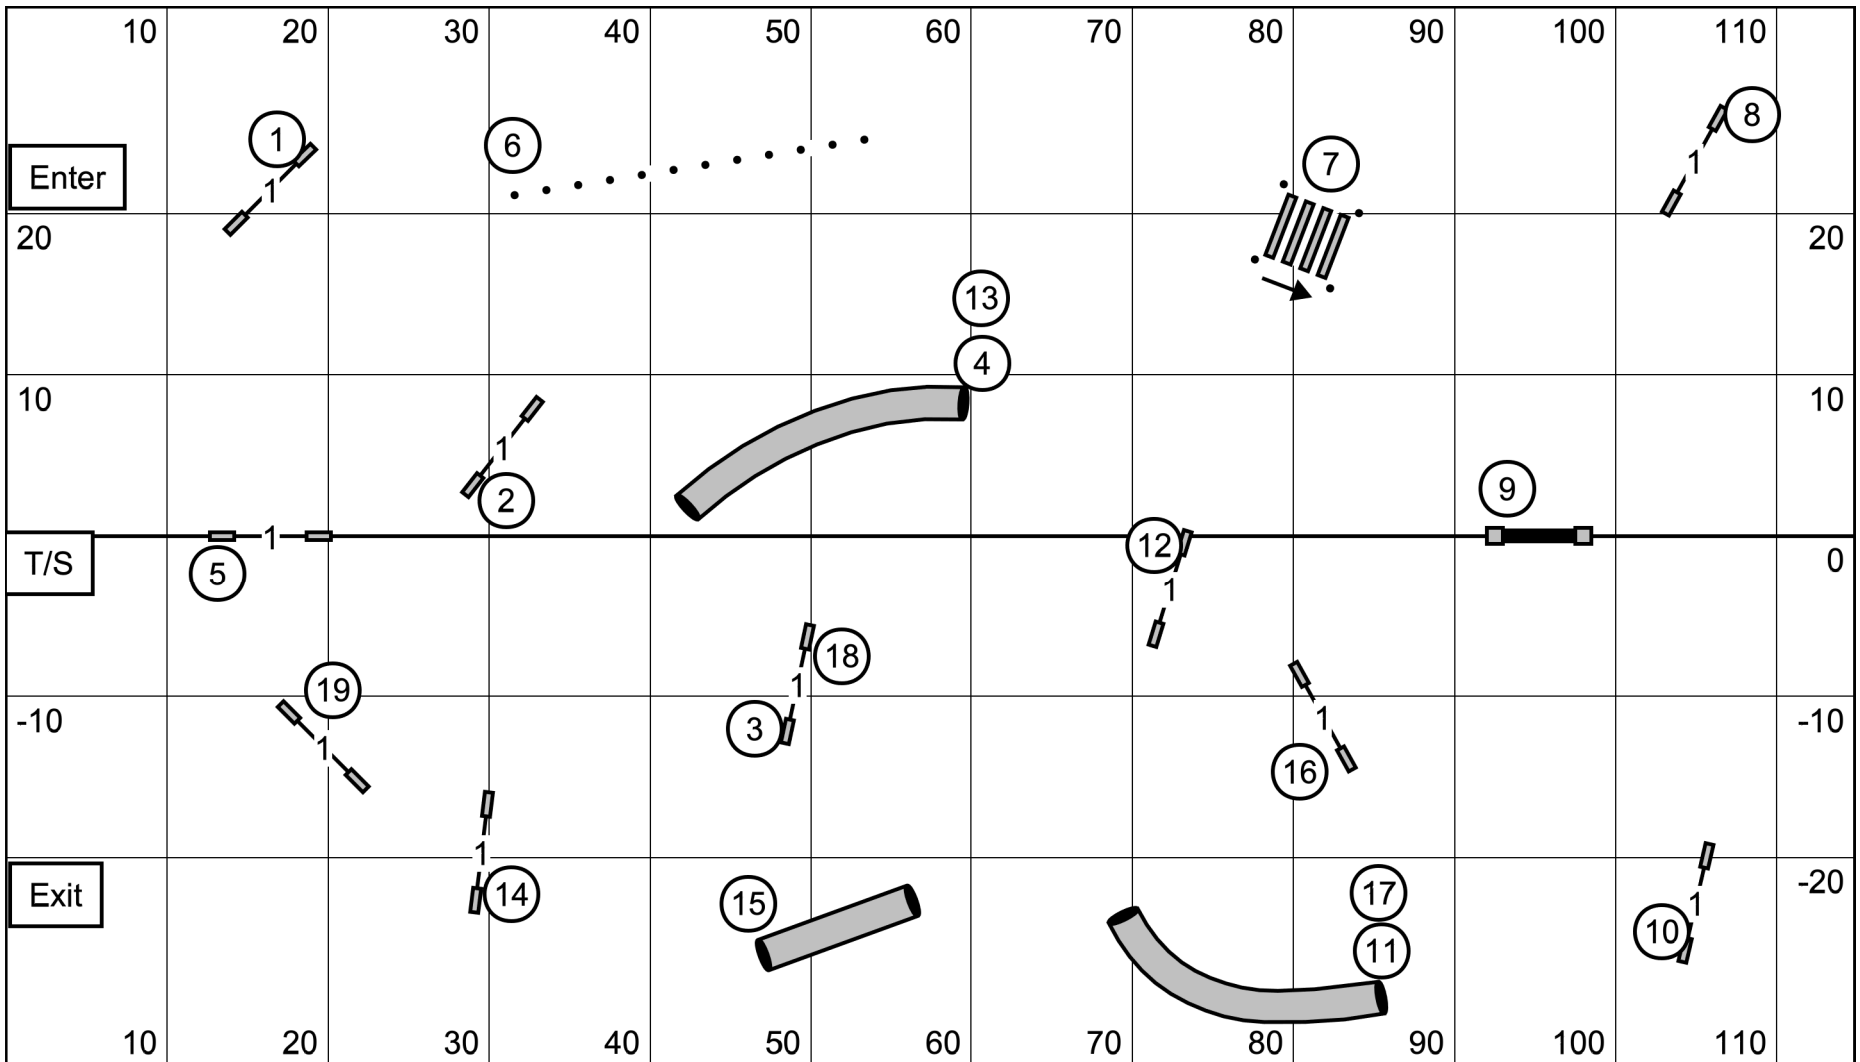

Yorkshire Terrier Club of America
ISC Jumping G2
Saturday September 23, 2023
Designed by: Iban Cubedo
Judged by: Jan Skurzynski