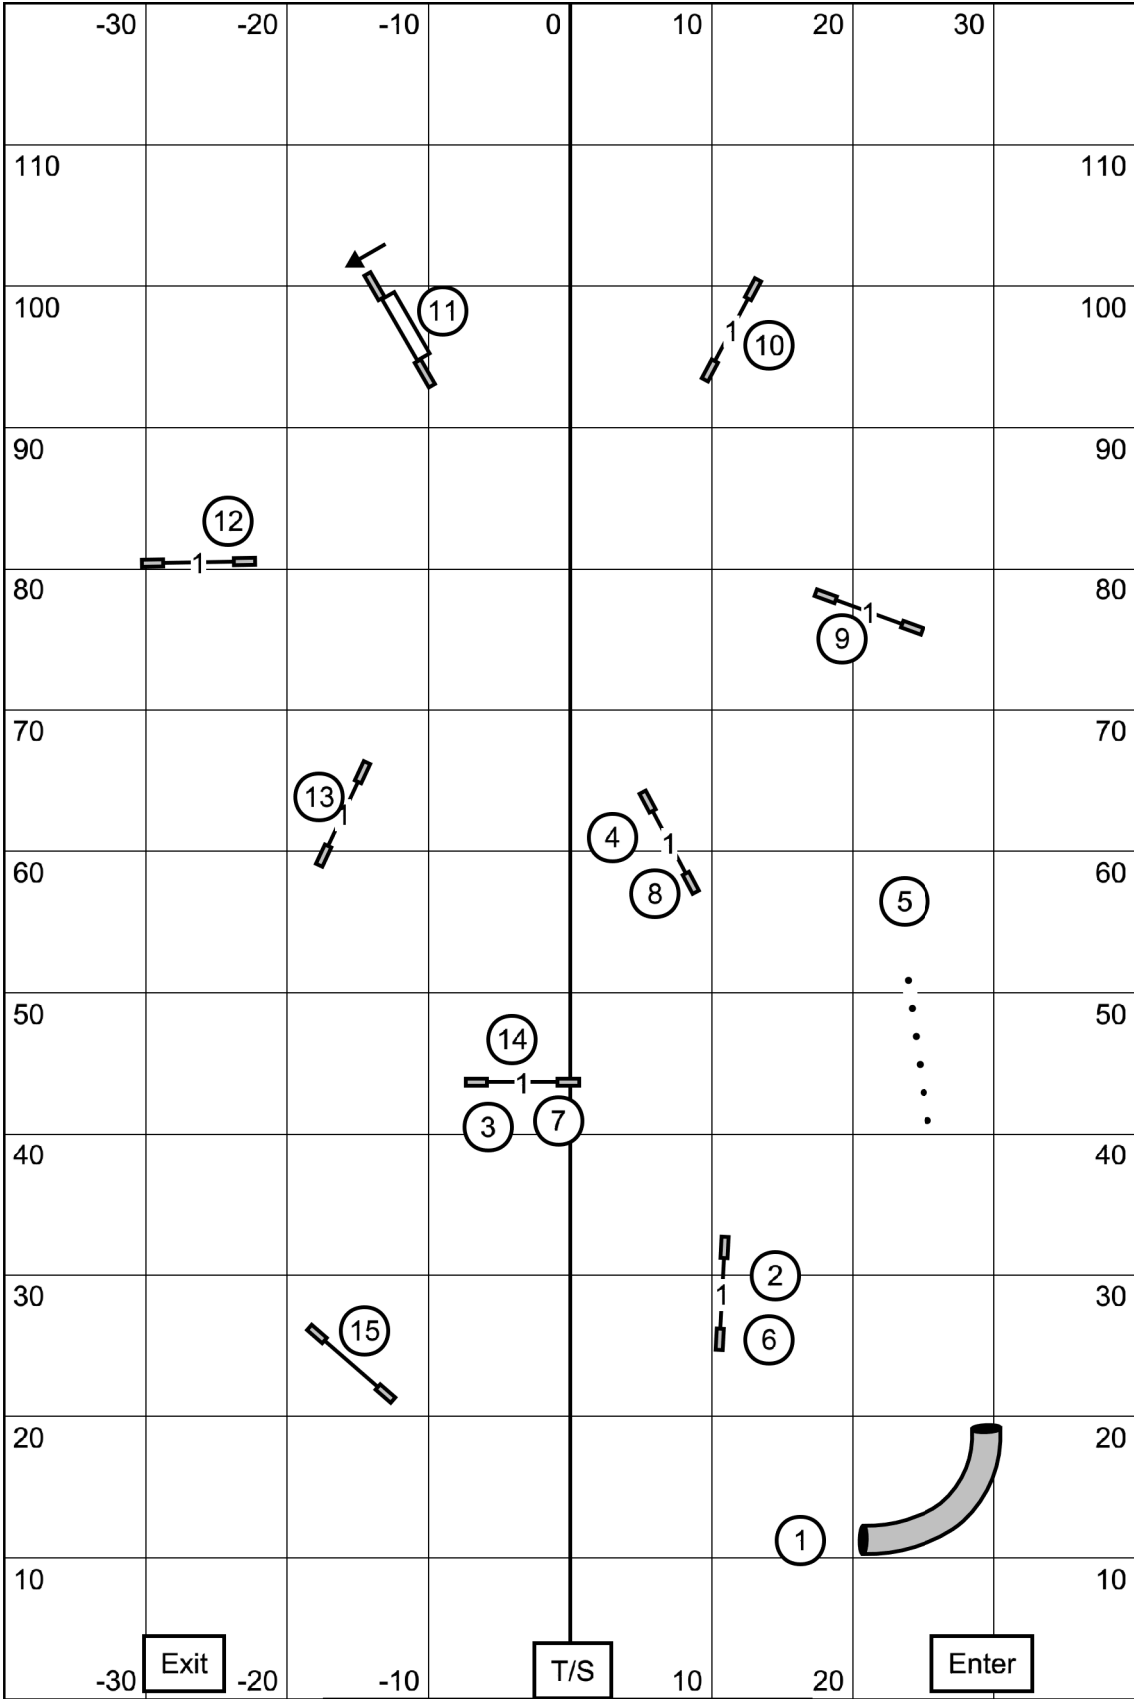

Yorkshire Terrier Club of America
Saturday September 23, 2023
Novice JWW
Judge: Jan Skurzynski