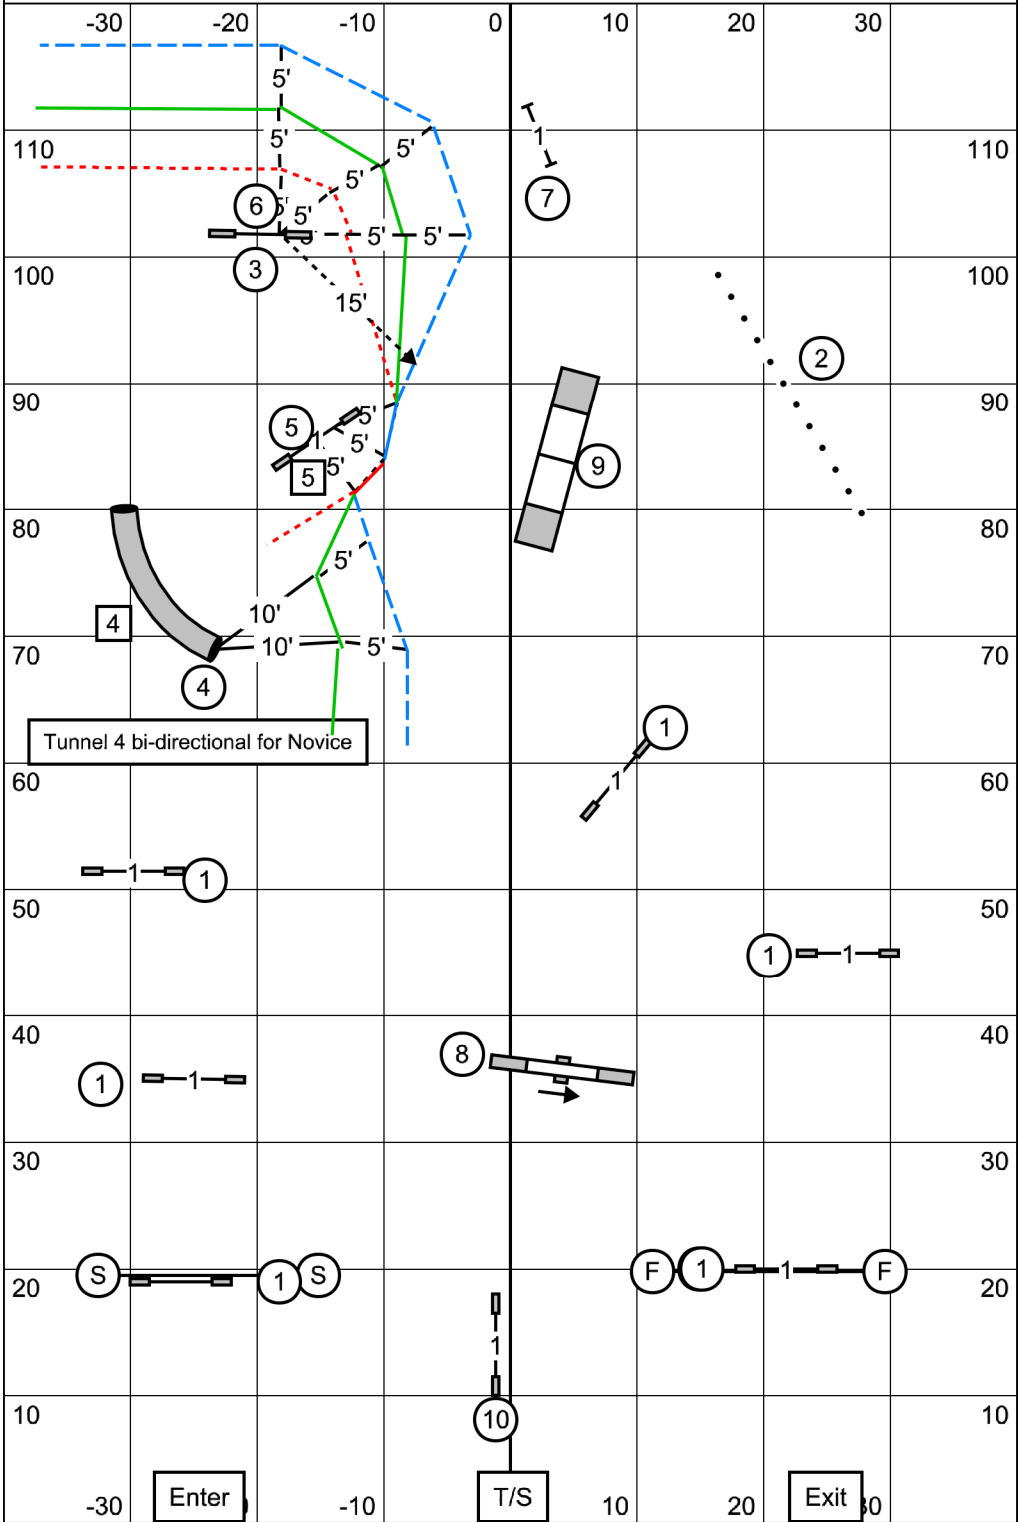

E/M Send (6) (5) (4)
 Open Send (6) (5) (4)
 Novice Send (6) (5) or (5) (3)

E/M Send line is dashed
 Open Send line is solid
 Novice Send line is dotted

Tunnel 4 bi-directional for Novice

Yorkshire Terrier Club of America
Saturday September 23, 2023
Combined FAST
Judge: Jan Skurzynski