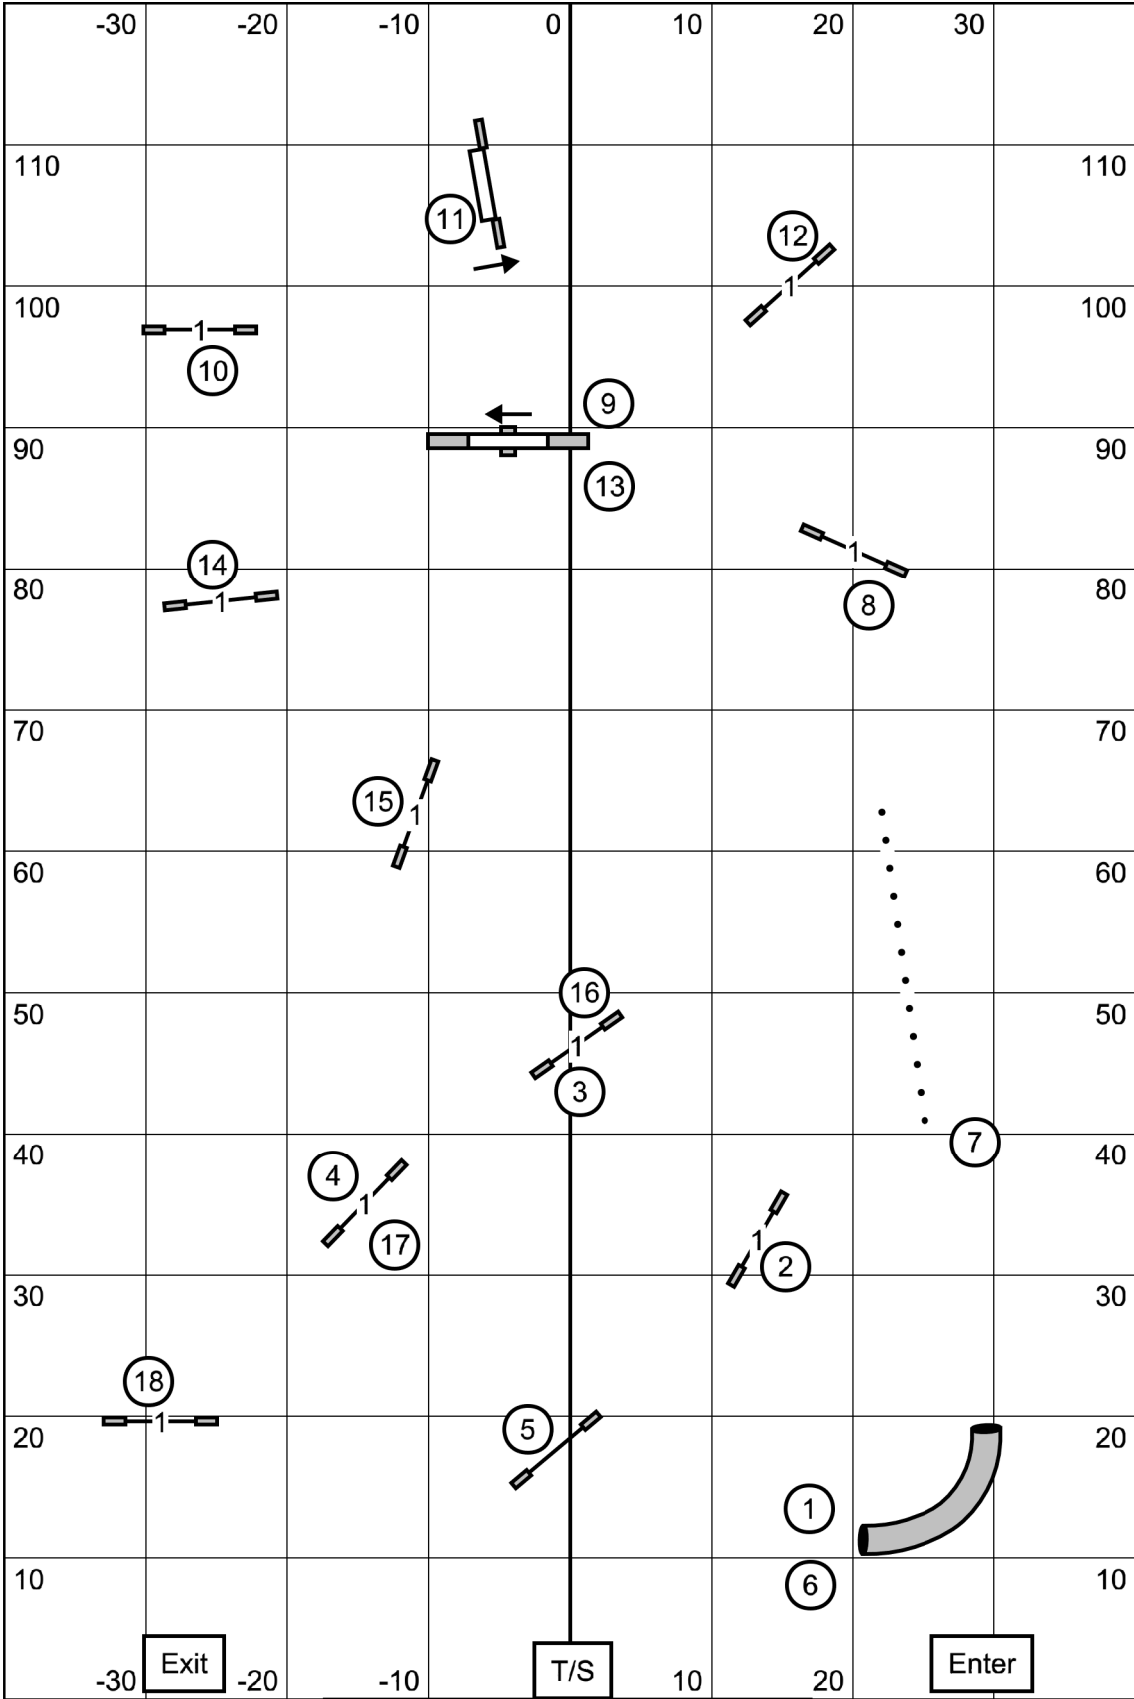

Yorkshire Terrier Club of America
Saturday September 23, 2023
Time 2 Beat
Judge: Jan Skurzynski