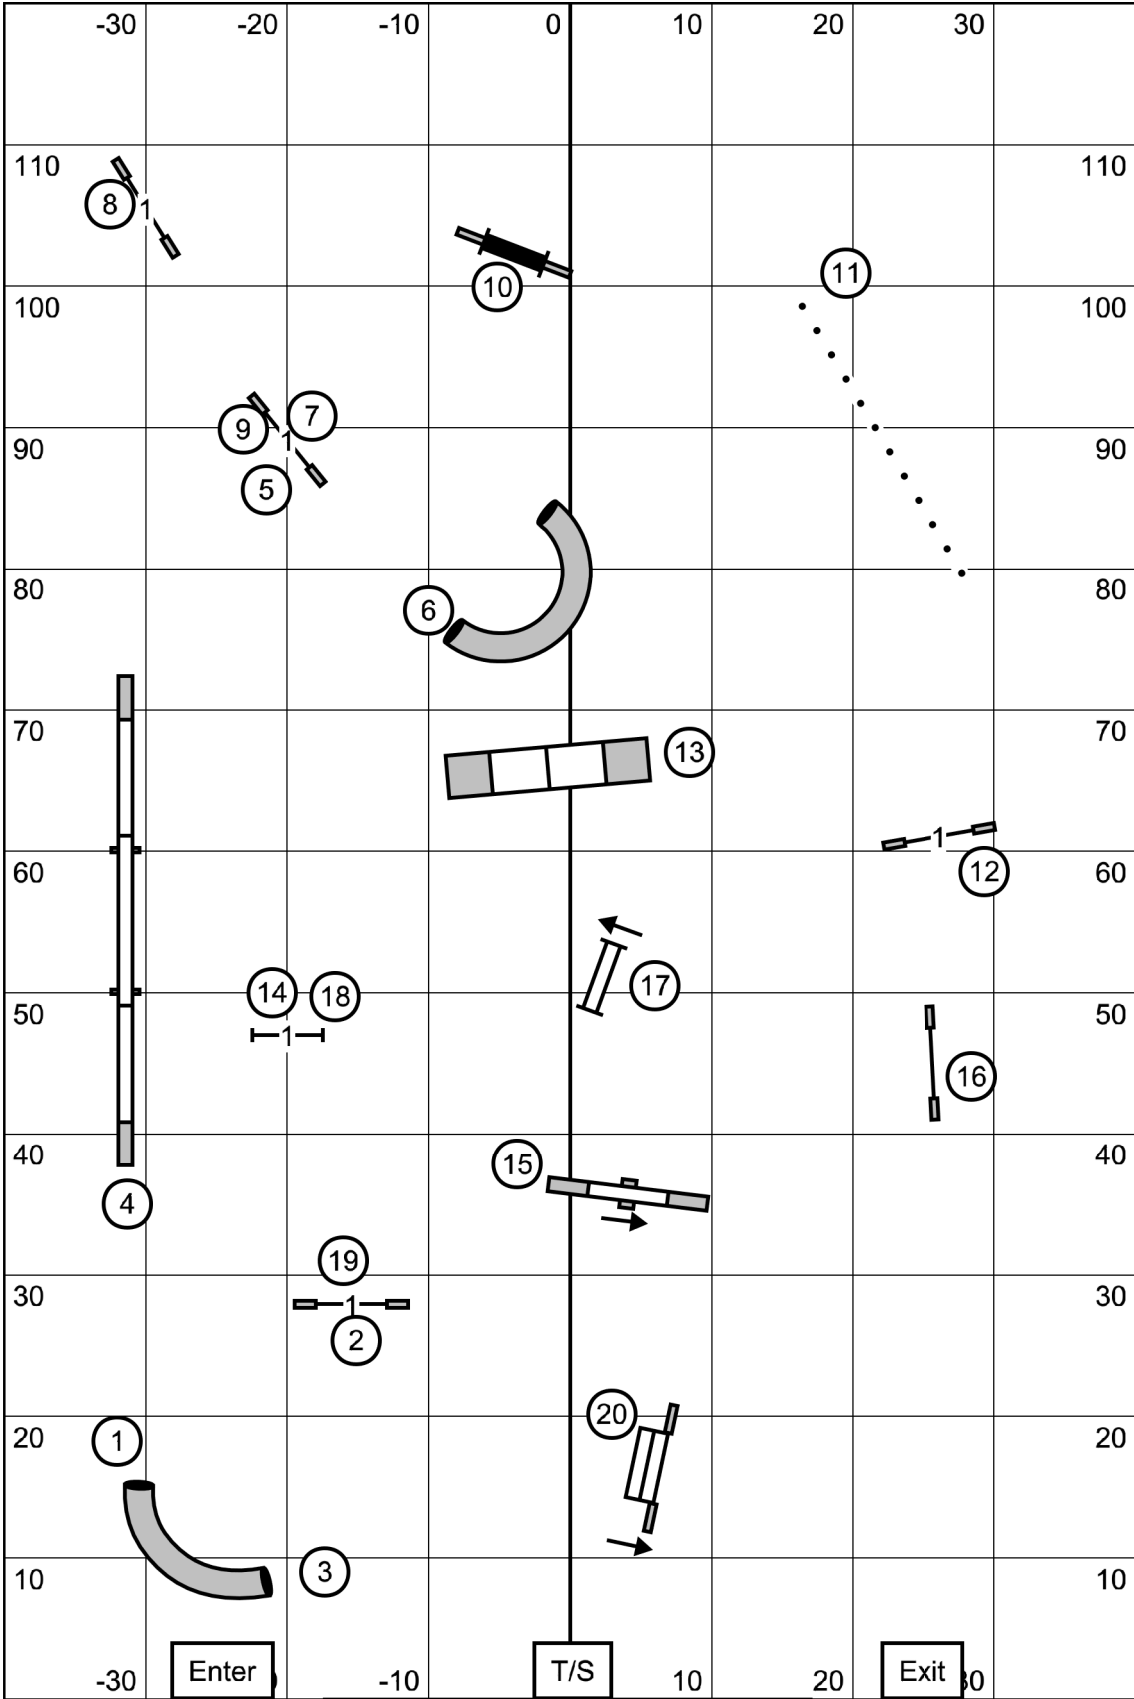

Yorkshire Terrier Club of America
Saturday September 23, 2023
Premier Standard
Judge: Jan Skurzynski