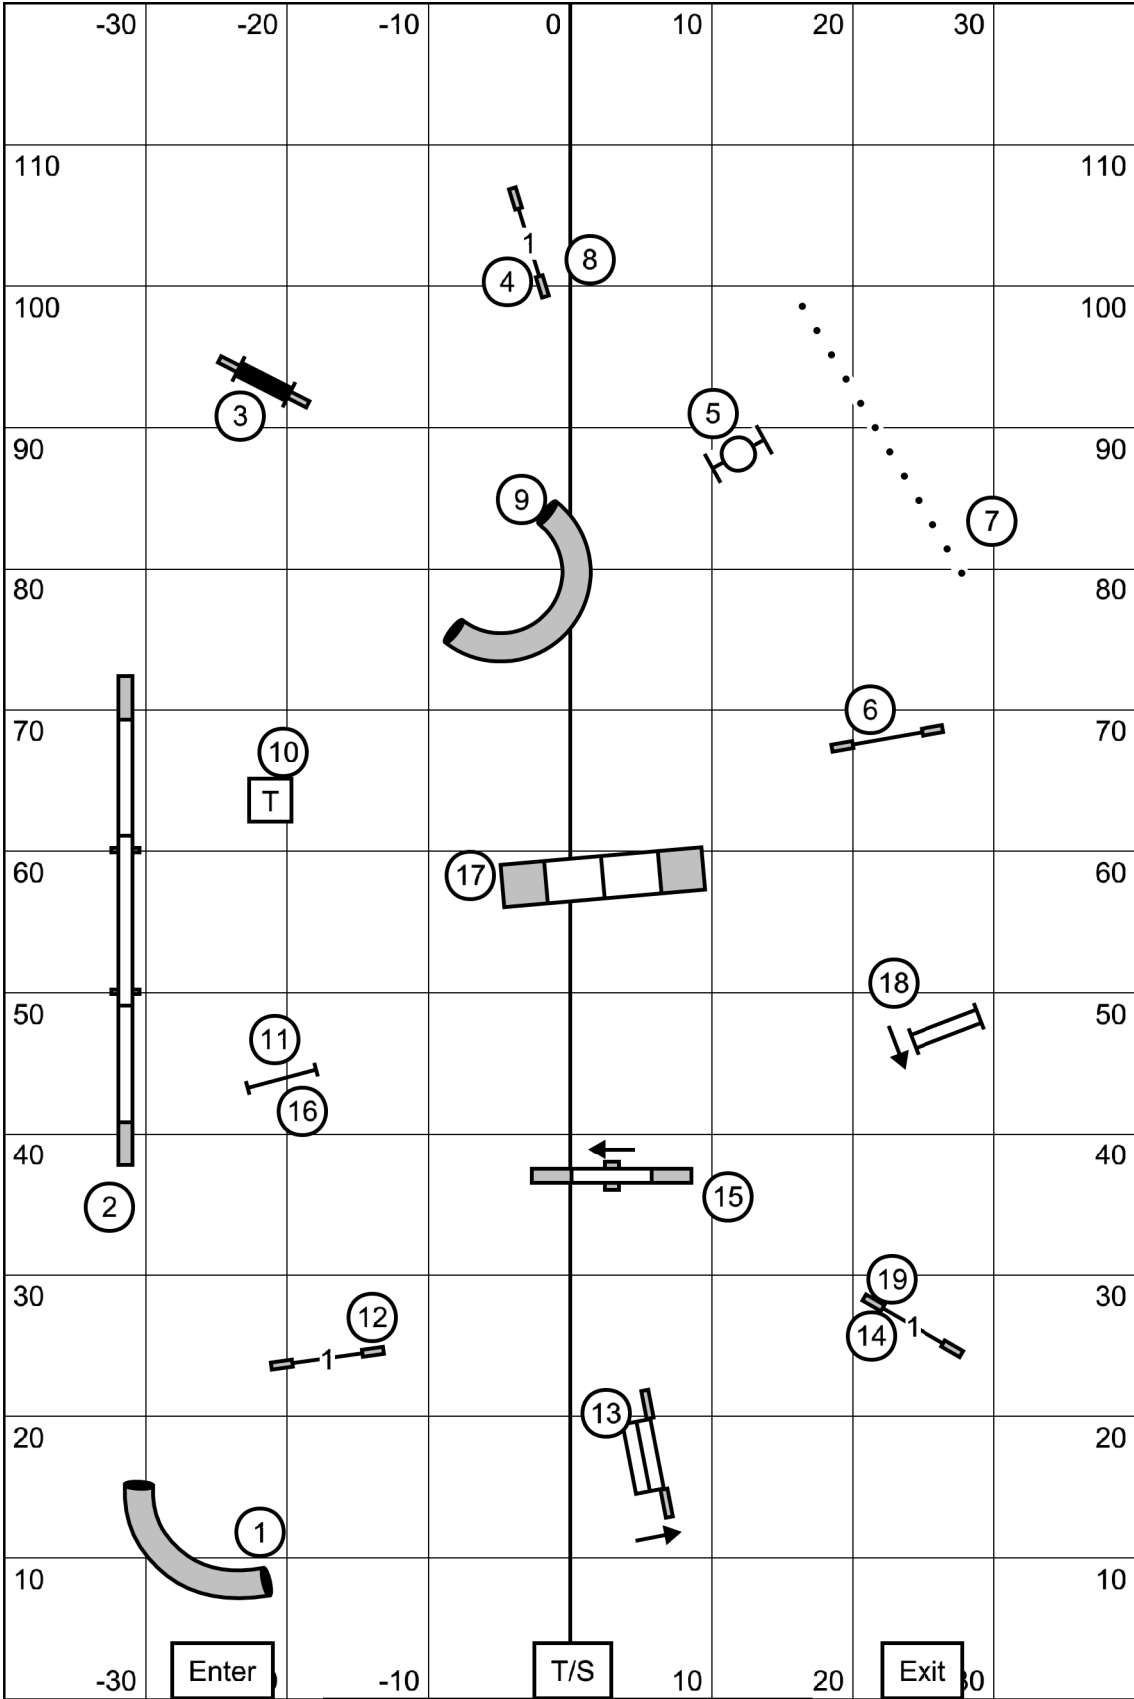

Yorkshire Terrier Club of America
Saturday September 23, 2023
Master/Excellent Standard
Judge: Jan Skurzynski