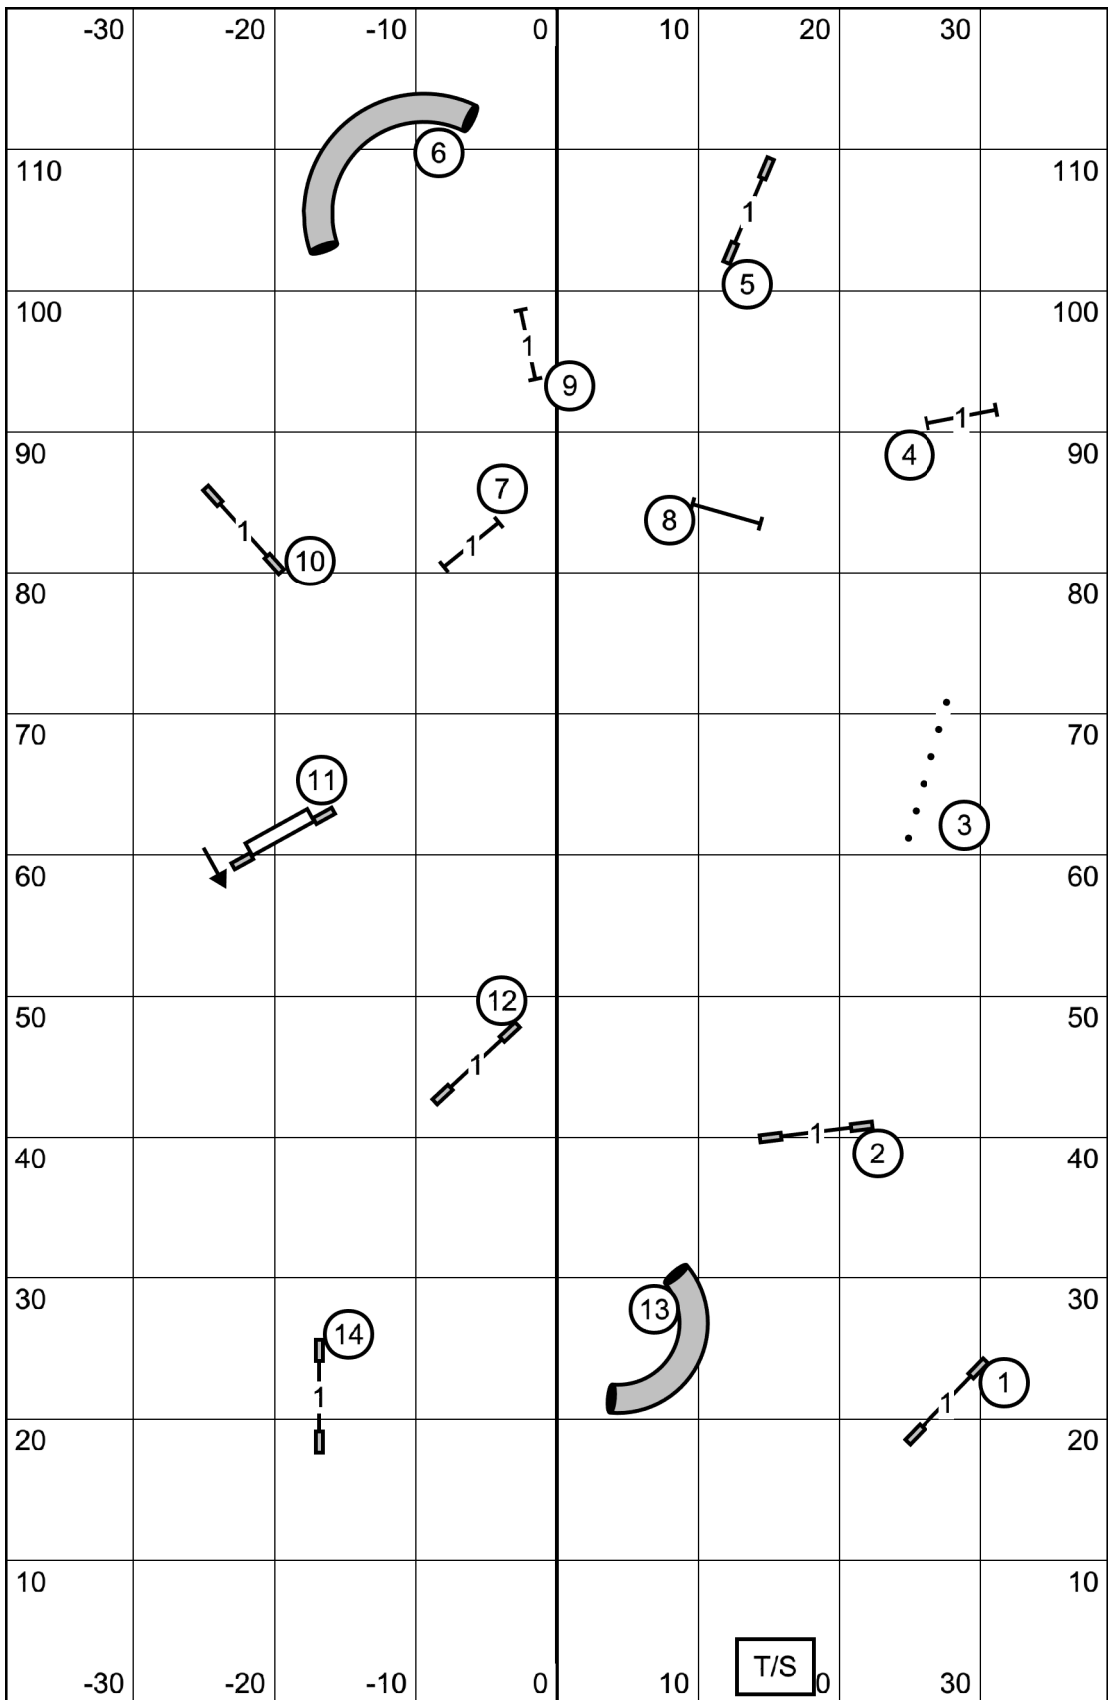

Excellent/Master (Solid Line) 6-5-4
 Open Send (Dashed Line) 6-5
 Novice Send (Dotted Line) 6-5

Moore County Kennel Club

FAST

Sunday, June 9, 2024

Michele Fletcher

Moore County Kennel Club
Excellent/Master Standard
 Sunday, June 9, 2024
 Michele Fletcher

Moore County Kennel Club
Open Standard
 Sunday, June 9, 2024
 Michele Fletcher

Moore County Kennel Club
Novice Standard
 Sunday, June 9, 2024
 Michele Fletcher

Moore County Kennel Club

Time 2 Beat

Sunday, June 9, 2024

Michele Fletcher

Moore County Kennel Club
Excellent/Master JWW
 Sunday, June 9, 2024
 Michele Fletcher

Moore County Kennel Club

Open JWW

Sunday, June 9, 2024

Michele Fletcher

Moore County Kennel Club
Novice JWW
 Sunday, June 9, 2024
 Michele Fletcher