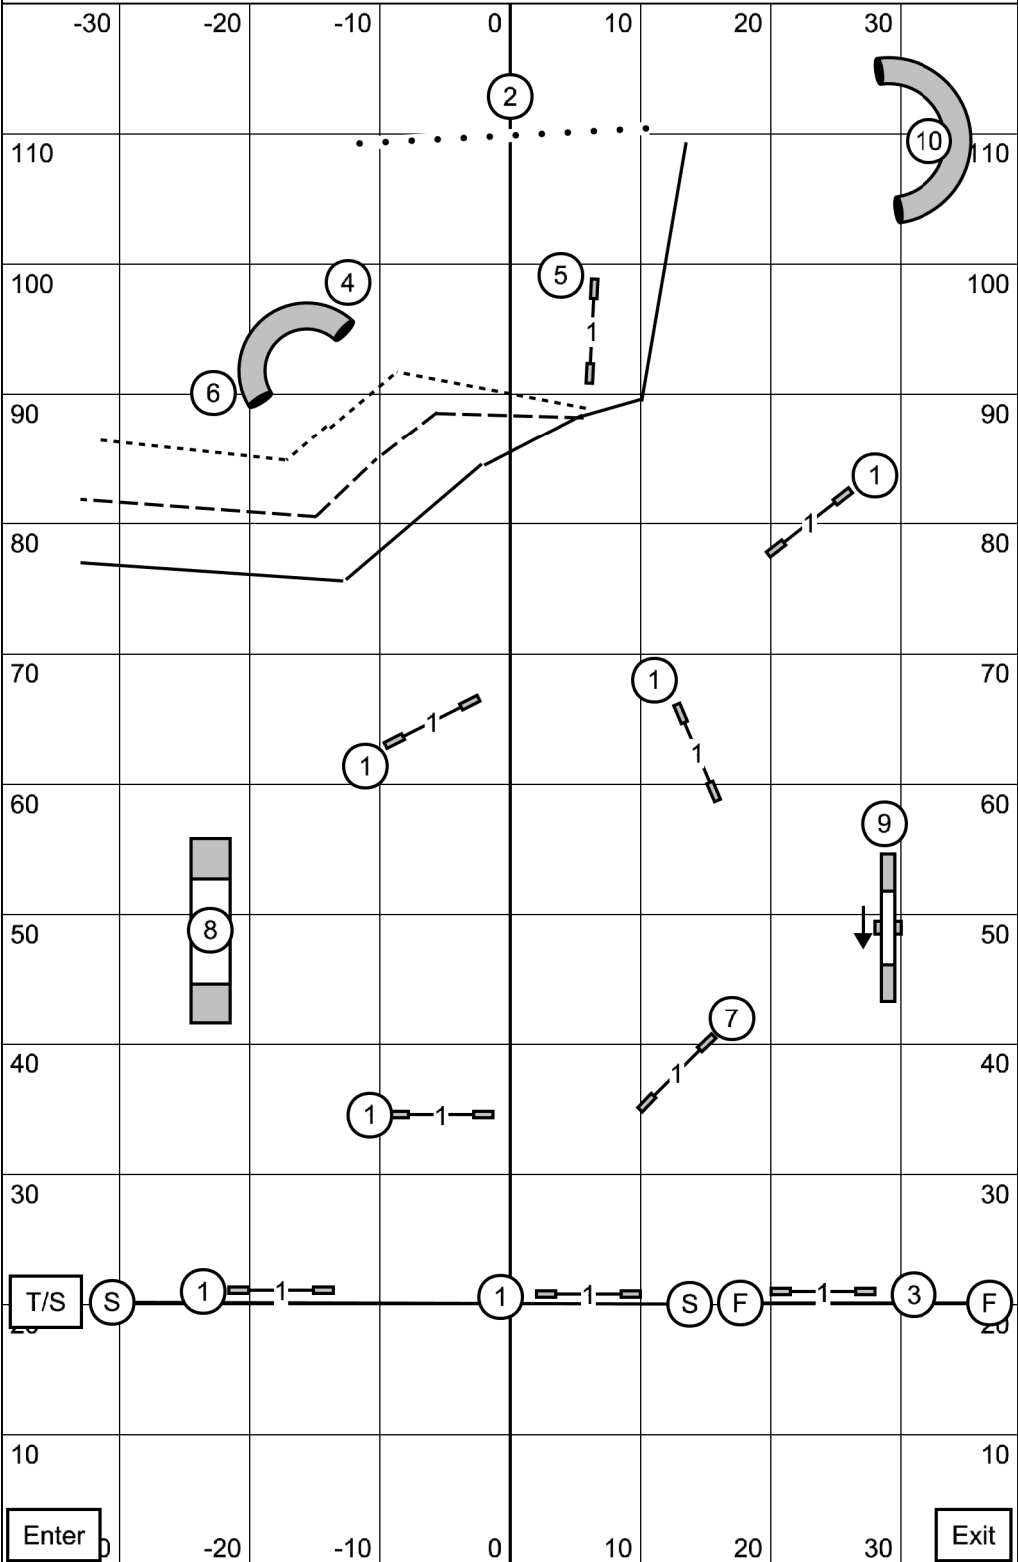

Excellent/Master (Solid Line) 6-5-4
 Open Send (Dashed Line) 6-5
 Novice Send (Dotted Line) 6-5

Moore County Kennel Club

FAST

Sunday, June 9, 2024

Michele Fletcher

Moore County Kennel Club
Excellent/Master Standard
 Sunday, June 9, 2024
 Michele Fletcher

Moore County Kennel Club
Open Standard
 Sunday, June 9, 2024
 Michele Fletcher

Moore County Kennel Club
Novice Standard
 Sunday, June 9, 2024
 Michele Fletcher

Moore County Kennel Club

Time 2 Beat

Sunday, June 9, 2024

Michele Fletcher

Moore County Kennel Club
Excellent/Master JWW
 Sunday, June 9, 2024
 Michele Fletcher

Moore County Kennel Club

Open JWW

Sunday, June 9, 2024

Michele Fletcher

Moore County Kennel Club
Novice JWW
 Sunday, June 9, 2024
 Michele Fletcher