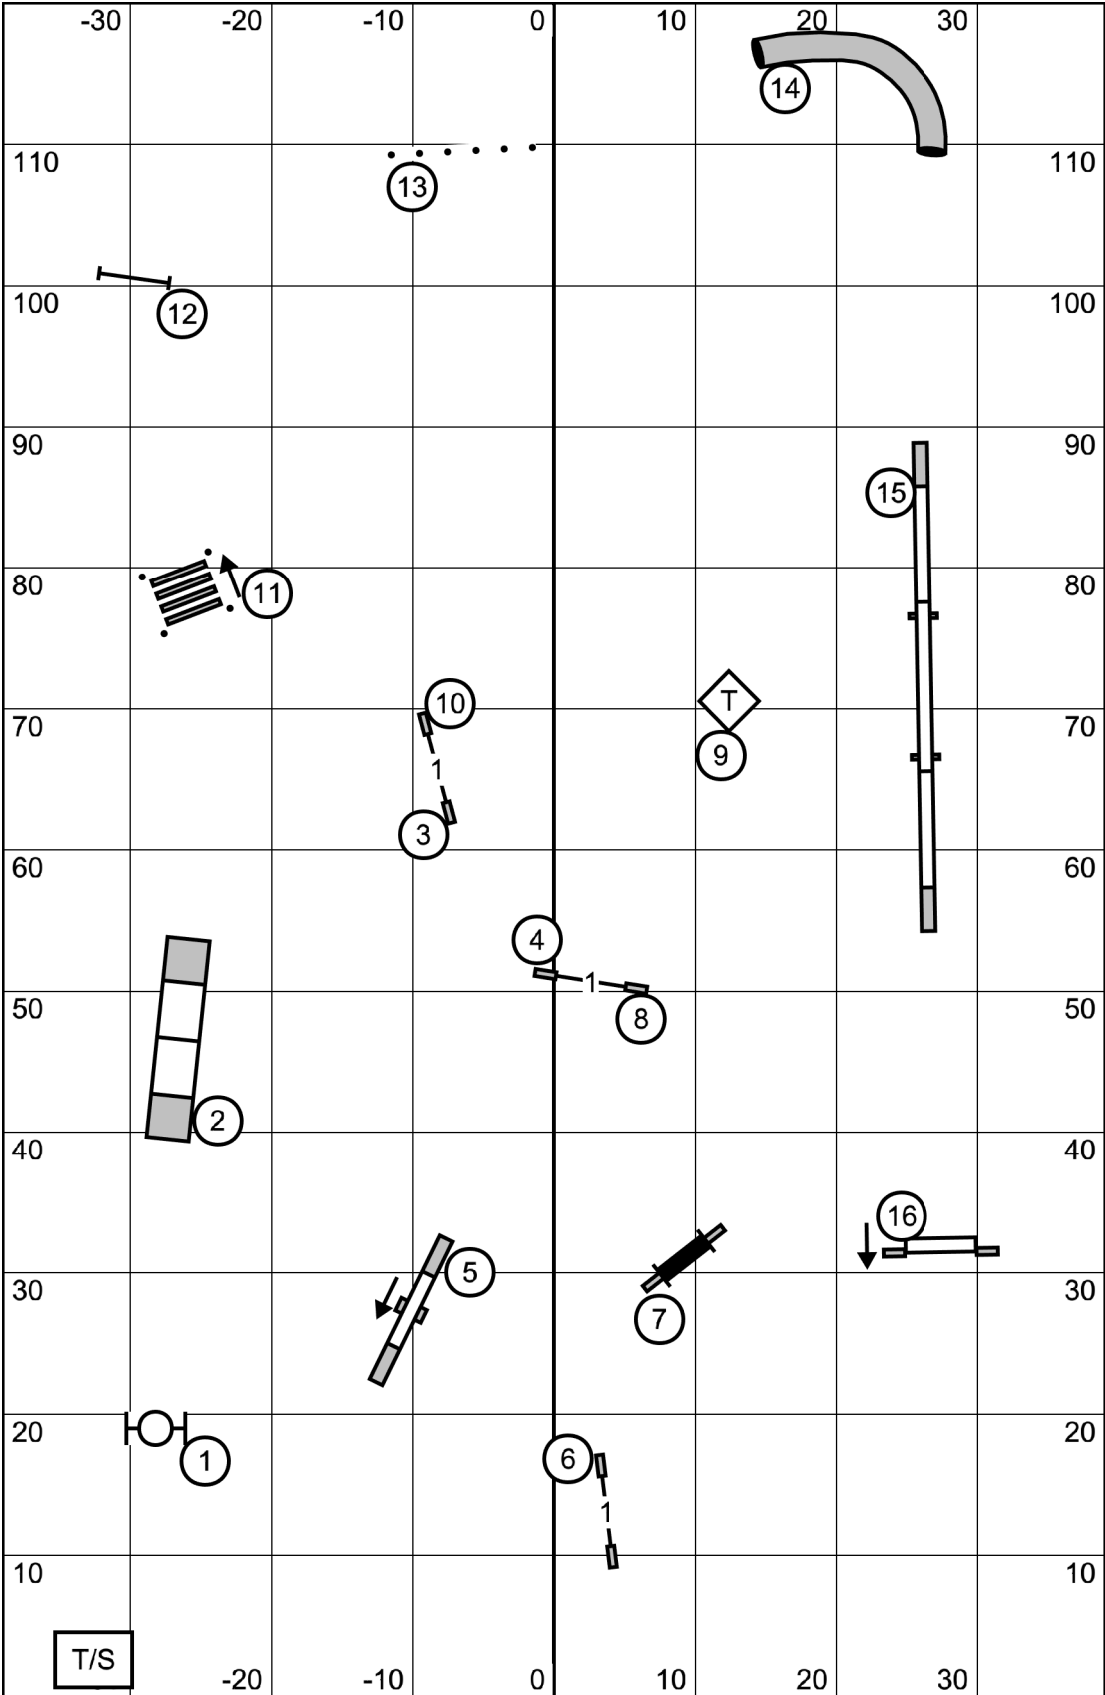

Excellent/Master (Solid Line) 6-5-4
 Open Send (Dashed Line) 6-5
 Novice Send (Dotted Line) 6-5

Moore County Kennel Club

FAST

Sunday, June 9, 2024

Michele Fletcher

Moore County Kennel Club
Excellent/Master Standard
 Sunday, June 9, 2024
 Michele Fletcher

Moore County Kennel Club
Open Standard
 Sunday, June 9, 2024
 Michele Fletcher

Moore County Kennel Club
Novice Standard
 Sunday, June 9, 2024
 Michele Fletcher

Moore County Kennel Club

Time 2 Beat

Sunday, June 9, 2024

Michele Fletcher

Moore County Kennel Club
Excellent/Master JWW
 Sunday, June 9, 2024
 Michele Fletcher

Moore County Kennel Club

Open JWW

Sunday, June 9, 2024

Michele Fletcher

Moore County Kennel Club
Novice JWW
 Sunday, June 9, 2024
 Michele Fletcher