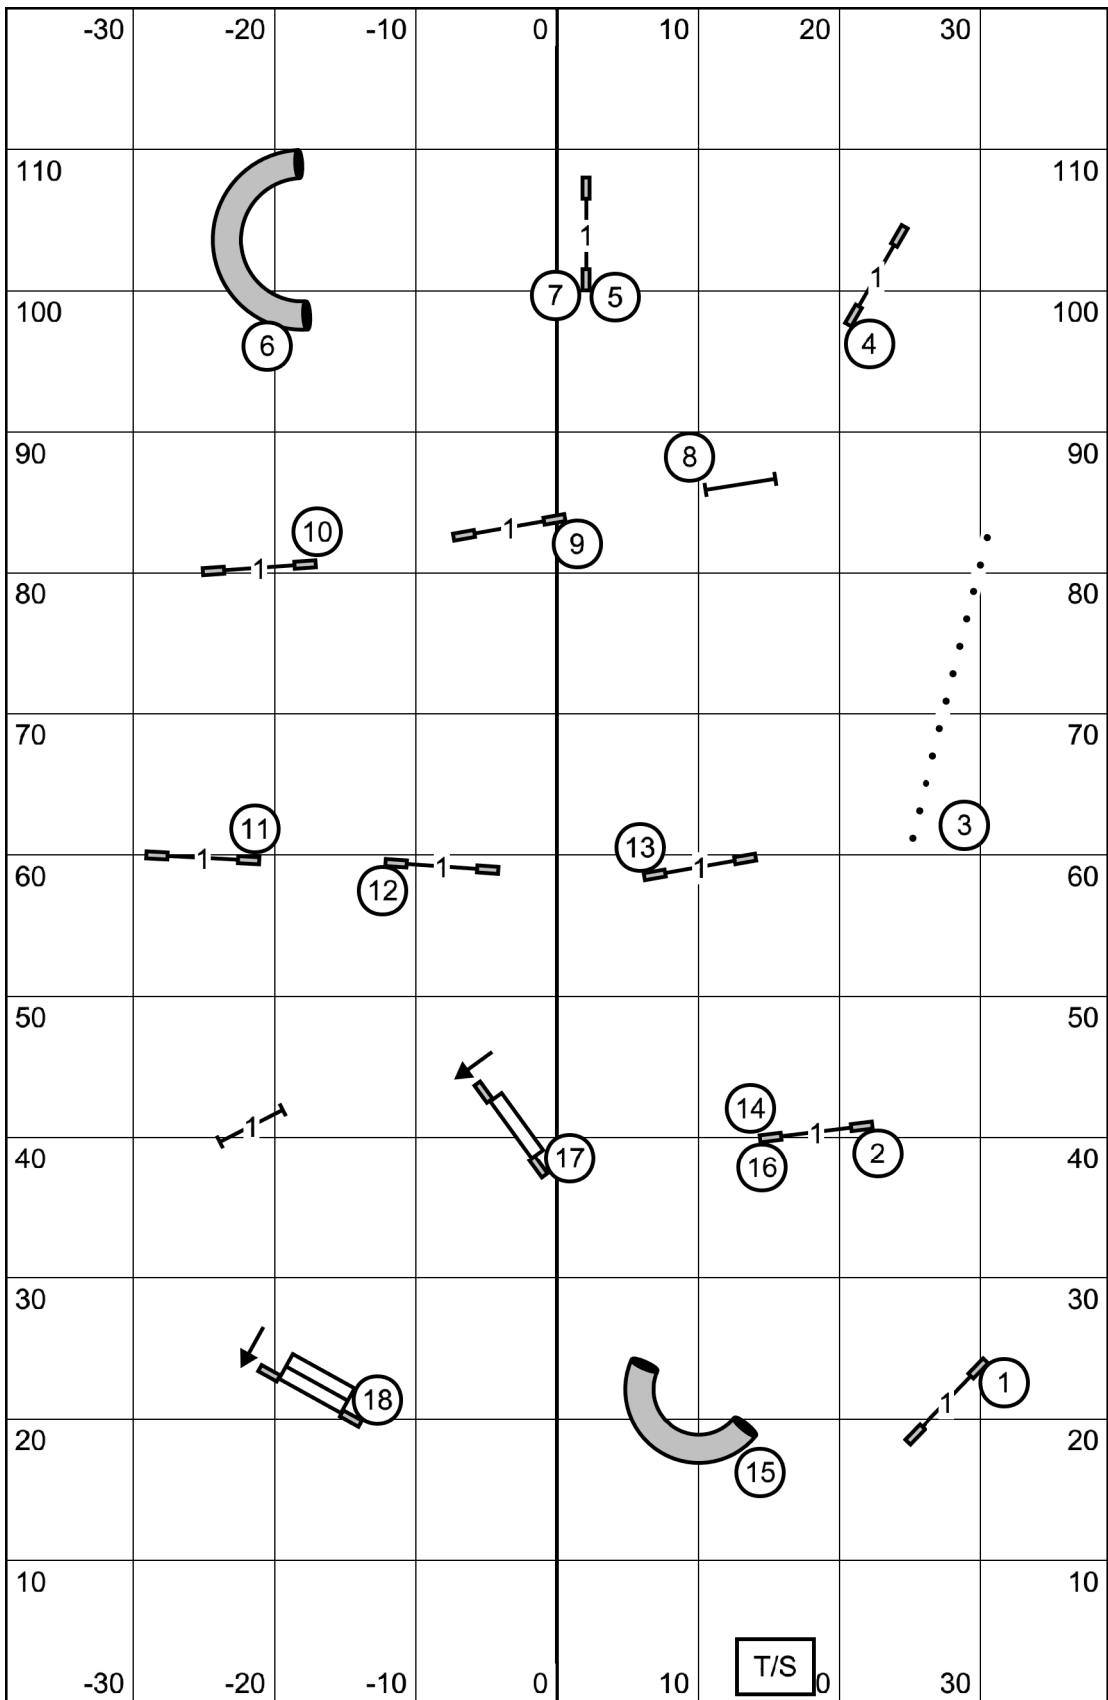

Excellent/Master (Solid Line) 6-5-4
 Open Send (Dashed Line) 6-5
 Novice Send (Dotted Line) 6-5

Moore County Kennel Club

FAST

Sunday, June 9, 2024

Michele Fletcher

Moore County Kennel Club
Excellent/Master Standard
 Sunday, June 9, 2024
 Michele Fletcher

Moore County Kennel Club
Open Standard
 Sunday, June 9, 2024
 Michele Fletcher

Moore County Kennel Club
Novice Standard
 Sunday, June 9, 2024
 Michele Fletcher

Moore County Kennel Club

Time 2 Beat

Sunday, June 9, 2024

Michele Fletcher

Moore County Kennel Club
Excellent/Master JWW
 Sunday, June 9, 2024
 Michele Fletcher

Moore County Kennel Club

Open JWW

Sunday, June 9, 2024

Michele Fletcher

Moore County Kennel Club
Novice JWW
 Sunday, June 9, 2024
 Michele Fletcher