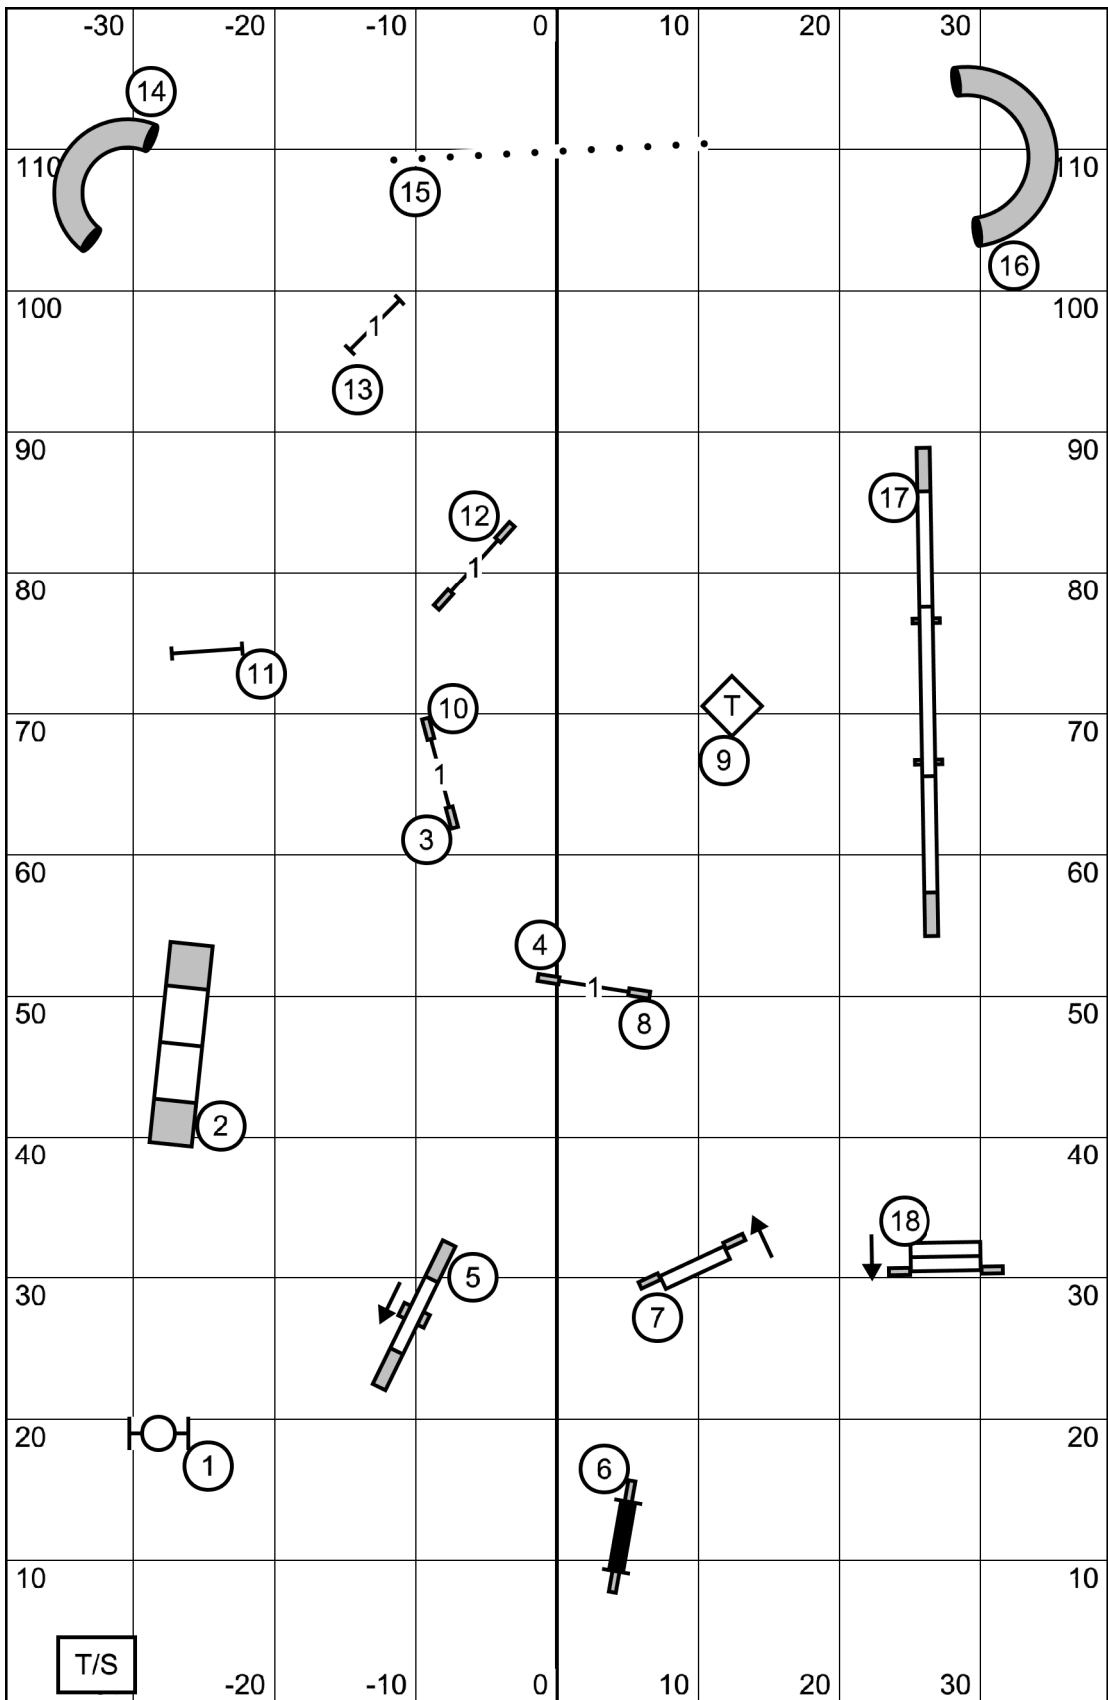

Excellent/Master (Solid Line) 6-5-4
 Open Send (Dashed Line) 6-5
 Novice Send (Dotted Line) 6-5

Moore County Kennel Club

FAST

Sunday, June 9, 2024

Michele Fletcher

Moore County Kennel Club
Excellent/Master Standard
 Sunday, June 9, 2024
 Michele Fletcher

Moore County Kennel Club
Open Standard
 Sunday, June 9, 2024
 Michele Fletcher

Moore County Kennel Club
Novice Standard
 Sunday, June 9, 2024
 Michele Fletcher

Moore County Kennel Club

Time 2 Beat

Sunday, June 9, 2024

Michele Fletcher

Moore County Kennel Club
Excellent/Master JWW
 Sunday, June 9, 2024
 Michele Fletcher

Moore County Kennel Club

Open JWW

Sunday, June 9, 2024

Michele Fletcher

Moore County Kennel Club
Novice JWW
 Sunday, June 9, 2024
 Michele Fletcher