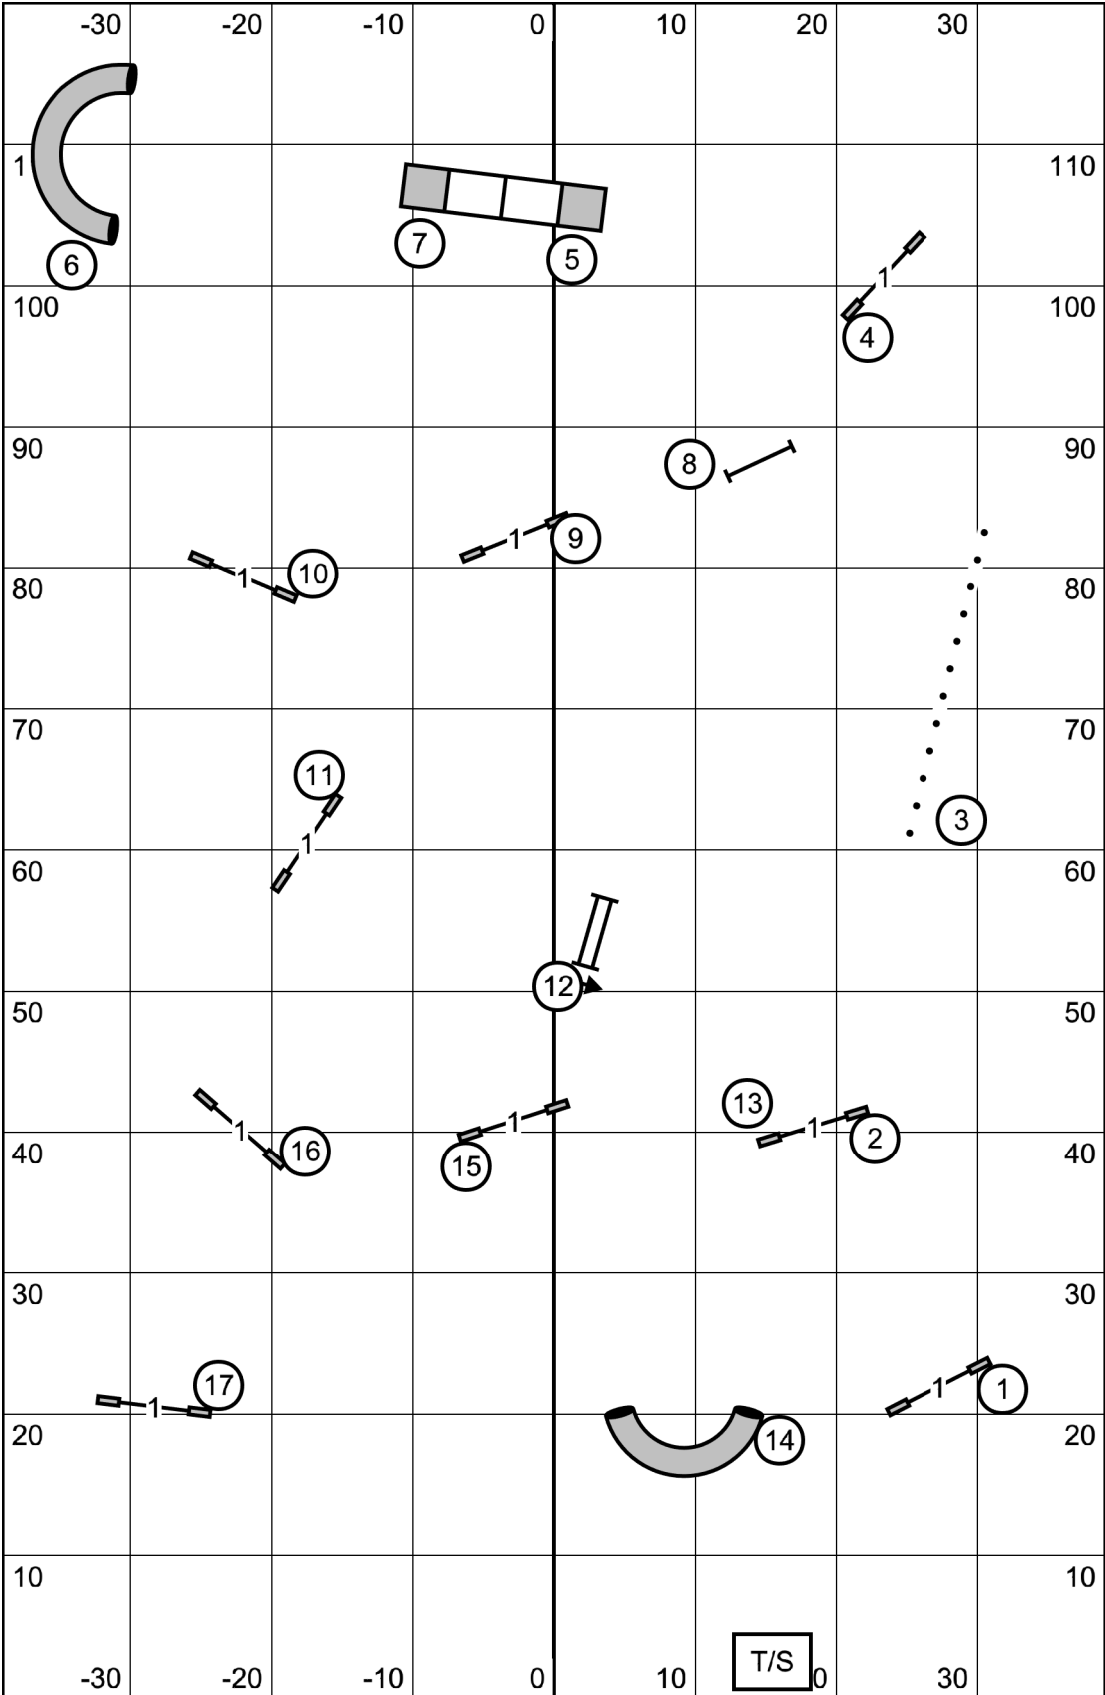

Excellent/Master (Solid Line) 6-5-4
 Open Send (Dashed Line) 6-5
 Novice Send (Dotted Line) 6-5

Moore County Kennel Club

FAST

Sunday, June 9, 2024

Michele Fletcher

Moore County Kennel Club
Excellent/Master Standard
 Sunday, June 9, 2024
 Michele Fletcher

Moore County Kennel Club
Open Standard
 Sunday, June 9, 2024
 Michele Fletcher

Moore County Kennel Club
Novice Standard
 Sunday, June 9, 2024
 Michele Fletcher

Moore County Kennel Club

Time 2 Beat

Sunday, June 9, 2024

Michele Fletcher

Moore County Kennel Club
Excellent/Master JWW
 Sunday, June 9, 2024
 Michele Fletcher

Moore County Kennel Club

Open JWW

Sunday, June 9, 2024

Michele Fletcher

Moore County Kennel Club
Novice JWW
 Sunday, June 9, 2024
 Michele Fletcher