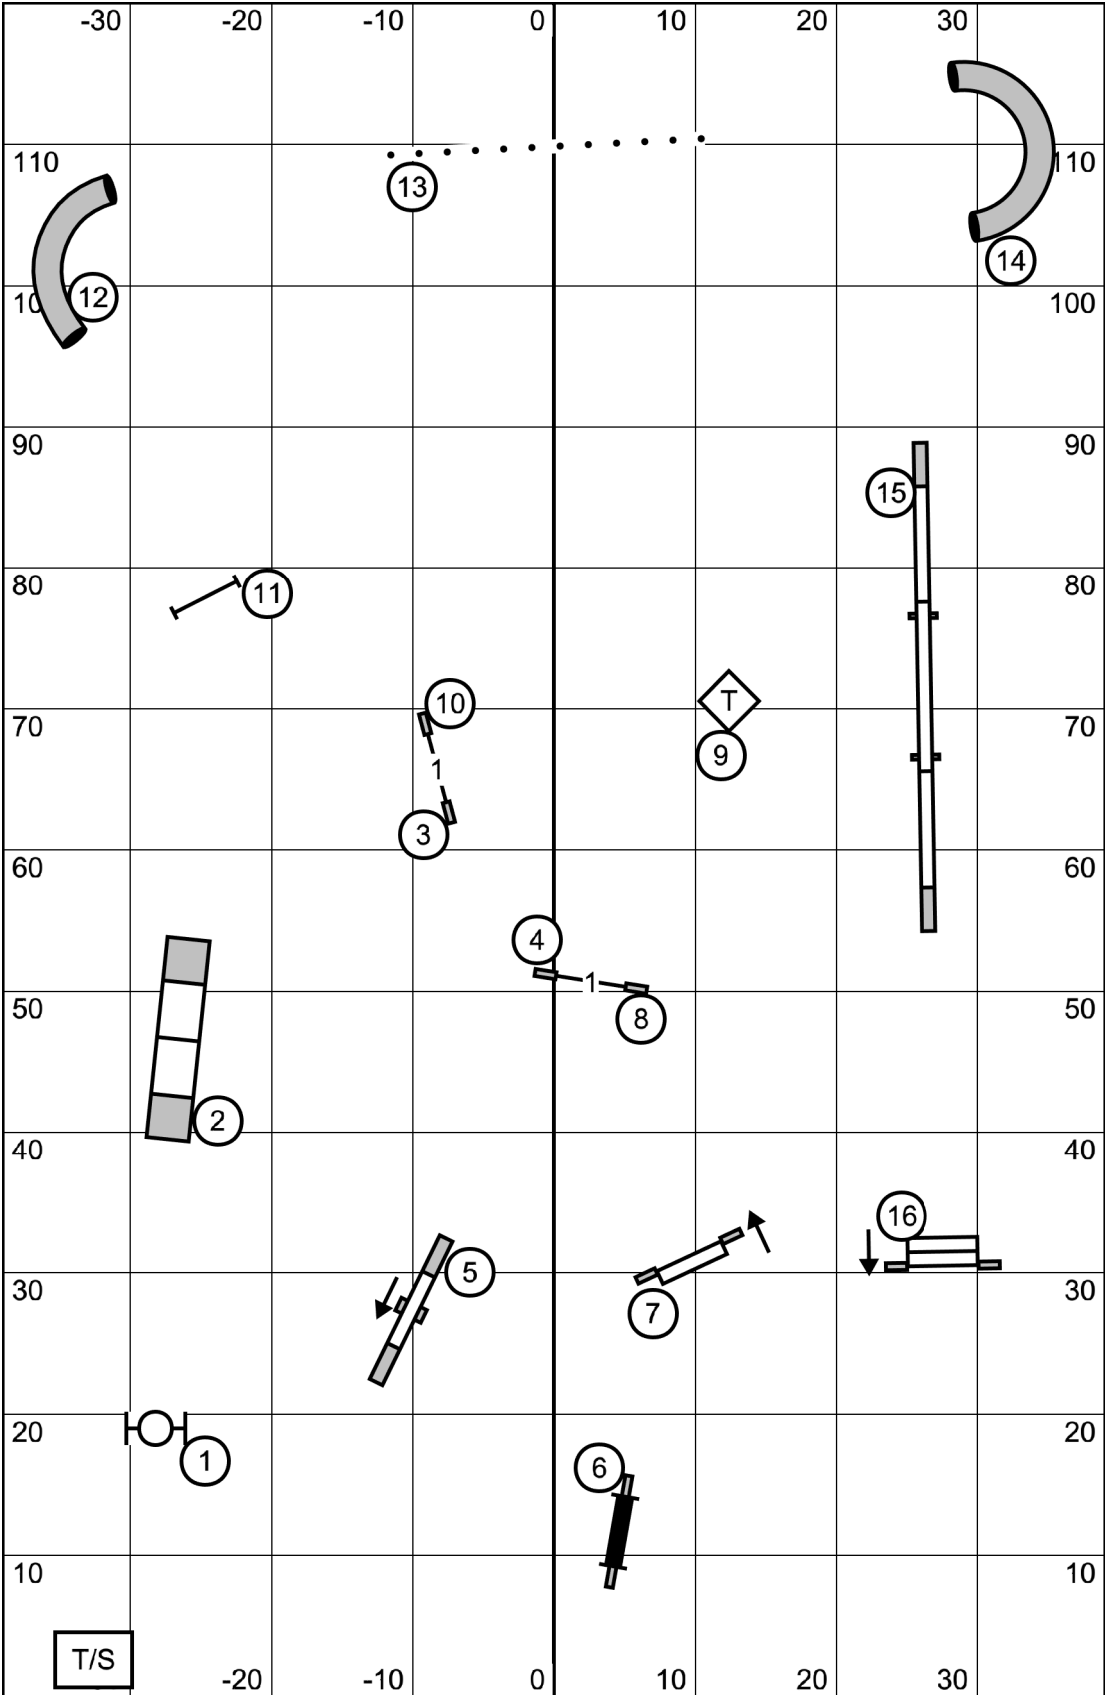

Excellent/Master (Solid Line) 6-5-4
 Open Send (Dashed Line) 6-5
 Novice Send (Dotted Line) 6-5

Moore County Kennel Club

FAST

Sunday, June 9, 2024

Michele Fletcher

Moore County Kennel Club
Excellent/Master Standard
 Sunday, June 9, 2024
 Michele Fletcher

Moore County Kennel Club
Open Standard
 Sunday, June 9, 2024
 Michele Fletcher

Moore County Kennel Club
Novice Standard
 Sunday, June 9, 2024
 Michele Fletcher

Moore County Kennel Club

Time 2 Beat

Sunday, June 9, 2024

Michele Fletcher

Moore County Kennel Club
Excellent/Master JWW
 Sunday, June 9, 2024
 Michele Fletcher

Moore County Kennel Club

Open JWW

Sunday, June 9, 2024

Michele Fletcher

Moore County Kennel Club
Novice JWW
 Sunday, June 9, 2024
 Michele Fletcher