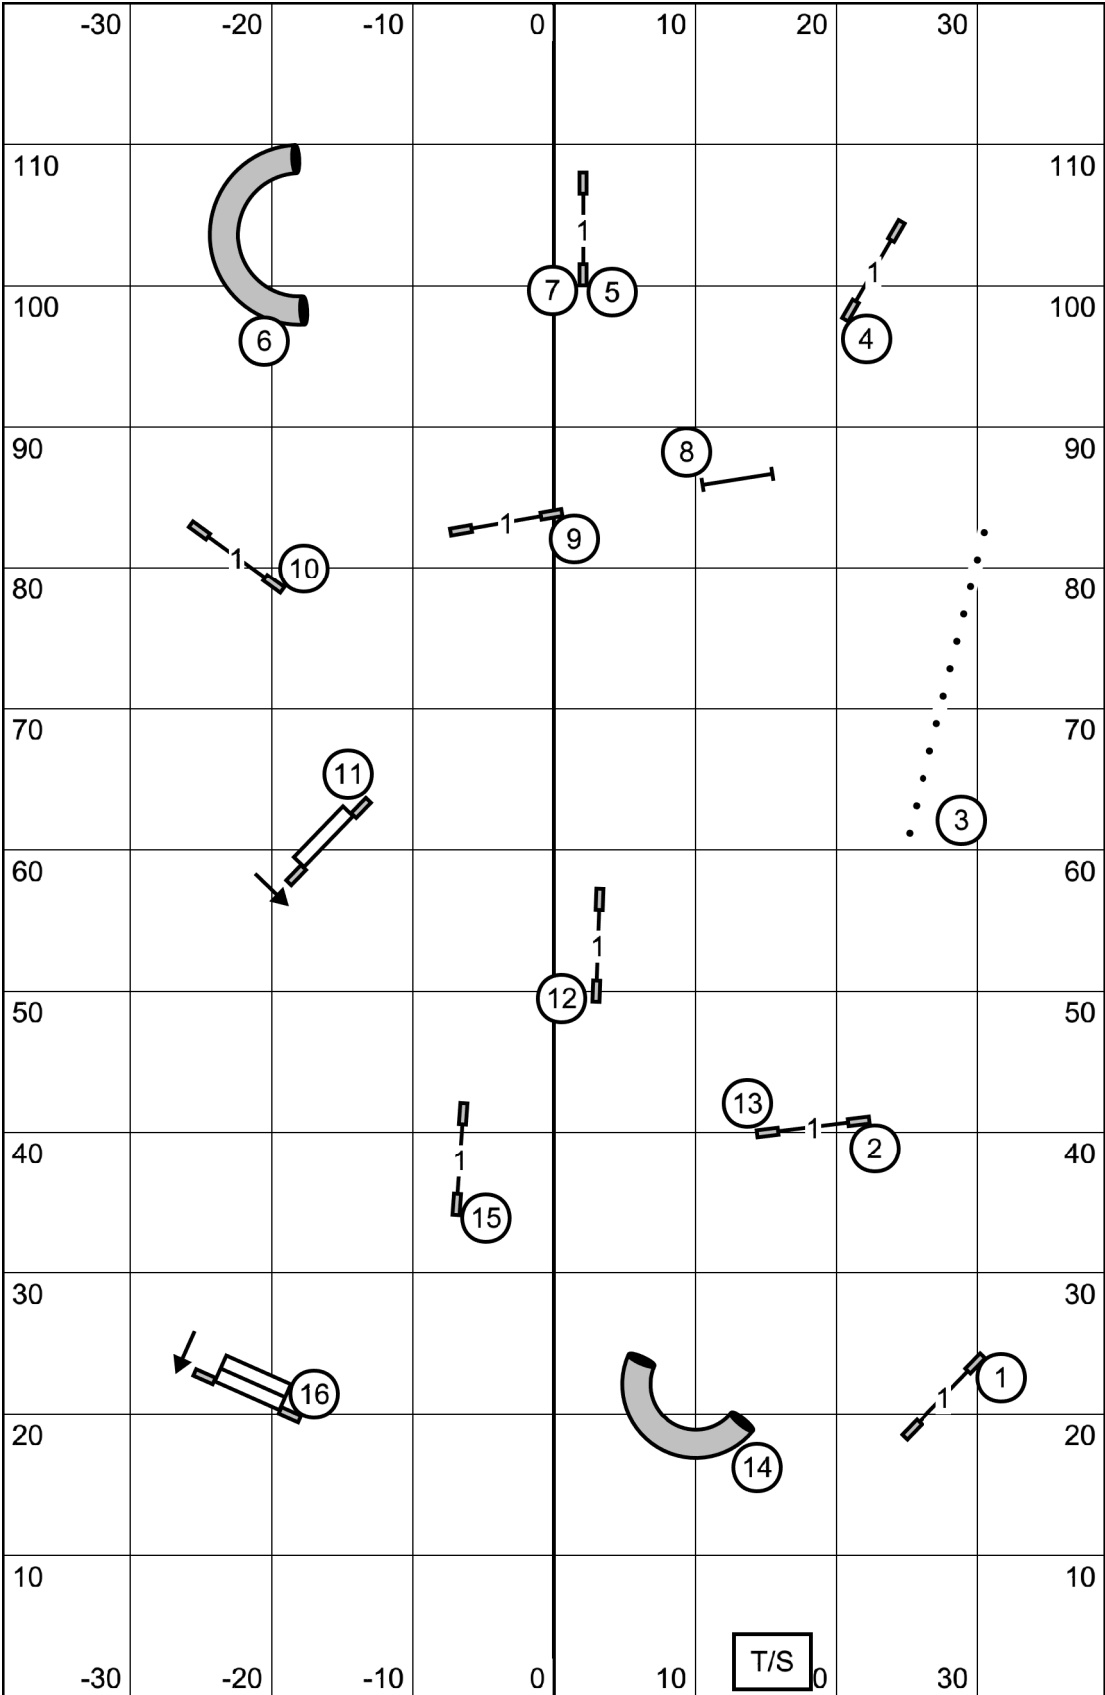

Excellent/Master (Solid Line) 6-5-4
 Open Send (Dashed Line) 6-5
 Novice Send (Dotted Line) 6-5

Moore County Kennel Club

FAST

Sunday, June 9, 2024

Michele Fletcher

Moore County Kennel Club
Excellent/Master Standard
 Sunday, June 9, 2024
 Michele Fletcher

Moore County Kennel Club
Open Standard
 Sunday, June 9, 2024
 Michele Fletcher

Moore County Kennel Club
Novice Standard
 Sunday, June 9, 2024
 Michele Fletcher

Moore County Kennel Club

Time 2 Beat

Sunday, June 9, 2024

Michele Fletcher

Moore County Kennel Club
Excellent/Master JWW
 Sunday, June 9, 2024
 Michele Fletcher

Moore County Kennel Club

Open JWW

Sunday, June 9, 2024

Michele Fletcher

Moore County Kennel Club
Novice JWW
 Sunday, June 9, 2024
 Michele Fletcher