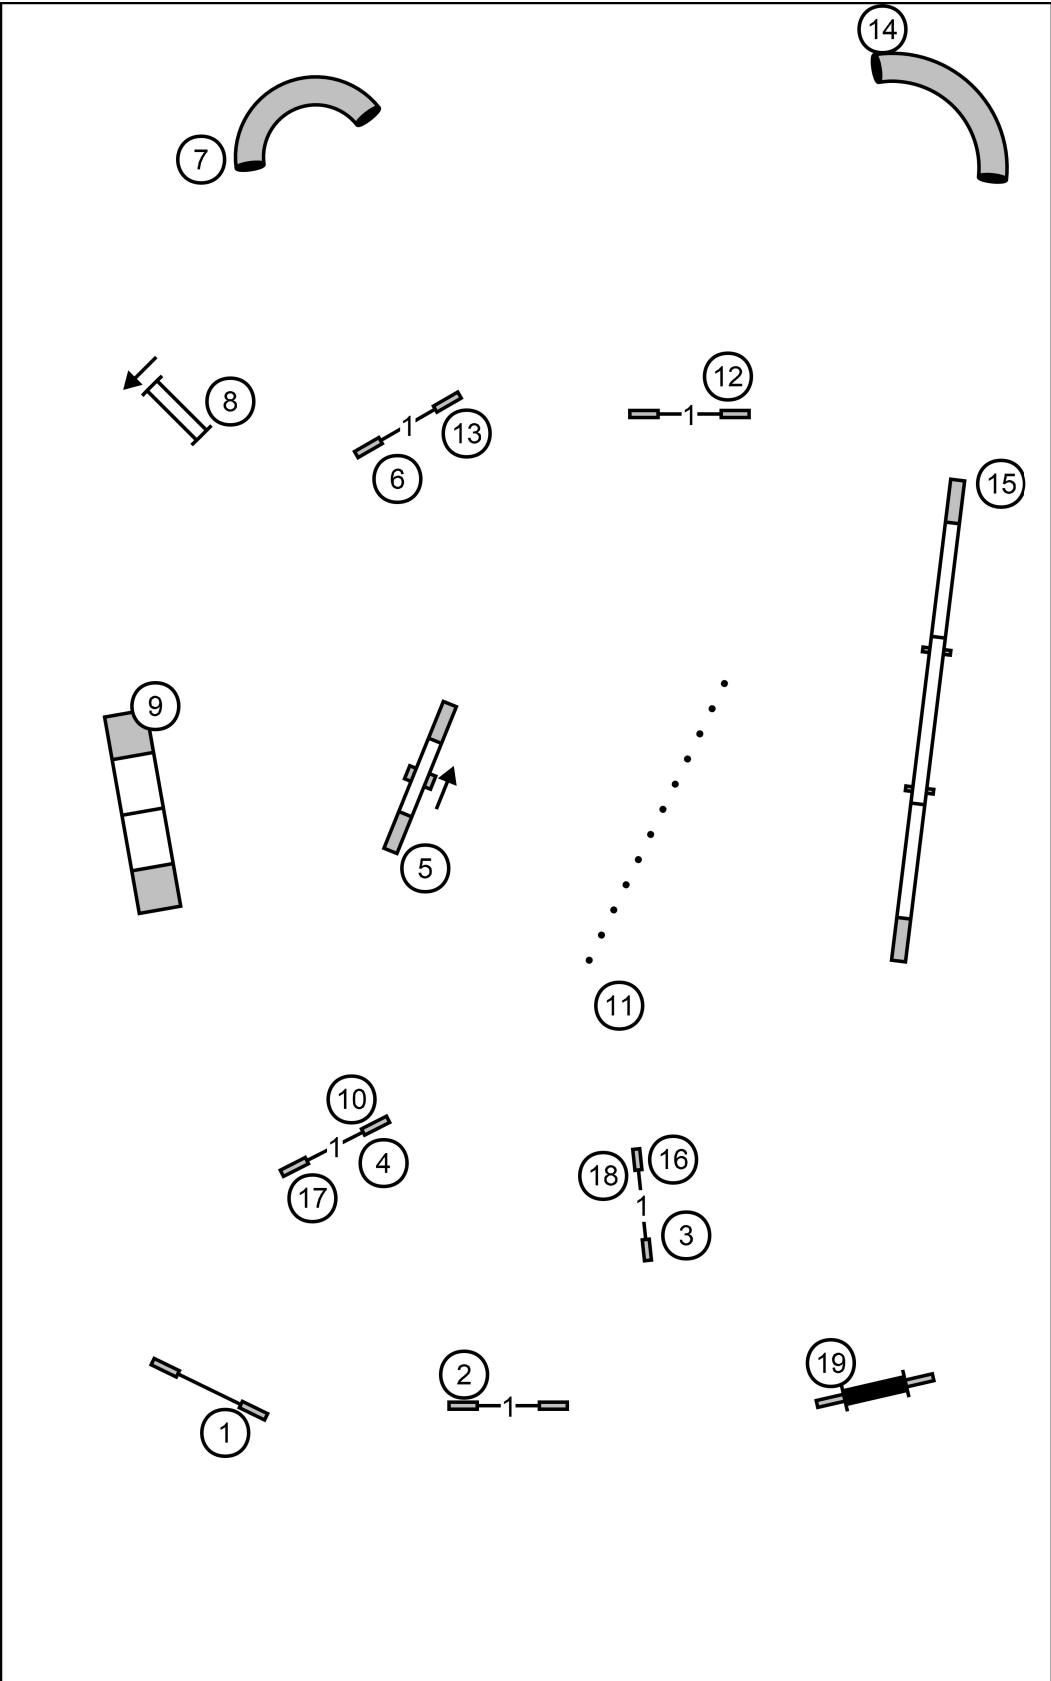

41 sec - 4"P
38 sec - 8", 8"P, 12"P
35 sec - 12", 16", 16"P, 20P
32 sec - 20", 24", 24"C

Moore County Kennel Club
Rising Star Canine Ranch
Oakridge, NC
10-27-2023
Jen Young

Time 2 Beat

Moore County Kennel Club
 Rising Star Canine Ranch
 Oakridge, NC
 10-27-2023
 Jen Young