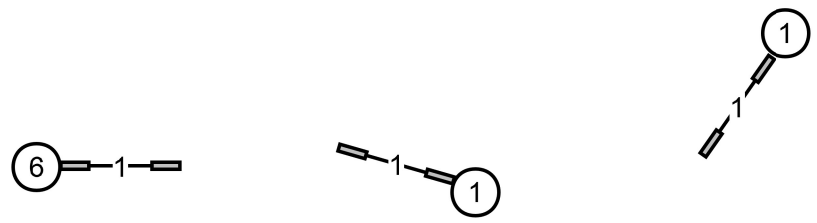

Bonus:
20 points

E/M Send:

3 (2) 10

10 (2) 3

60 points

Open Send:

10 (2)

OR

(2) 10

55 points

Novice Send:

10 (2)

OR

(2) 10

50 points

FAST

41 sec - 4"P
38 sec - 8", 8"P, 12"P
35 sec - 12", 16", 16"P, 20P
32 sec - 20", 24", 24"C

Moore County Kennel Club
Rising Star Canine Ranch
Oakridge, NC
10-27-2023
Jen Young