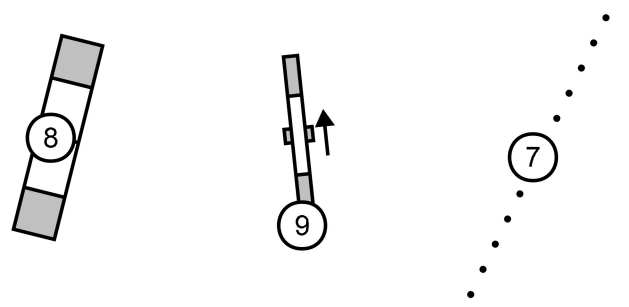

Bonus:
20 points

E/M Send:

3 (2) 10

10 (2) 3

60 points

Open Send:

10 (2)

OR

(2) 10

55 points

Novice Send:

10 (2)

OR

(2) 10

50 points

FAST

41 sec - 4"P
38 sec - 8", 8"P, 12"P
35 sec - 12", 16", 16"P, 20P
32 sec - 20", 24", 24"C

Moore County Kennel Club
Rising Star Canine Ranch
Oakridge, NC
10-27-2023
Jen Young