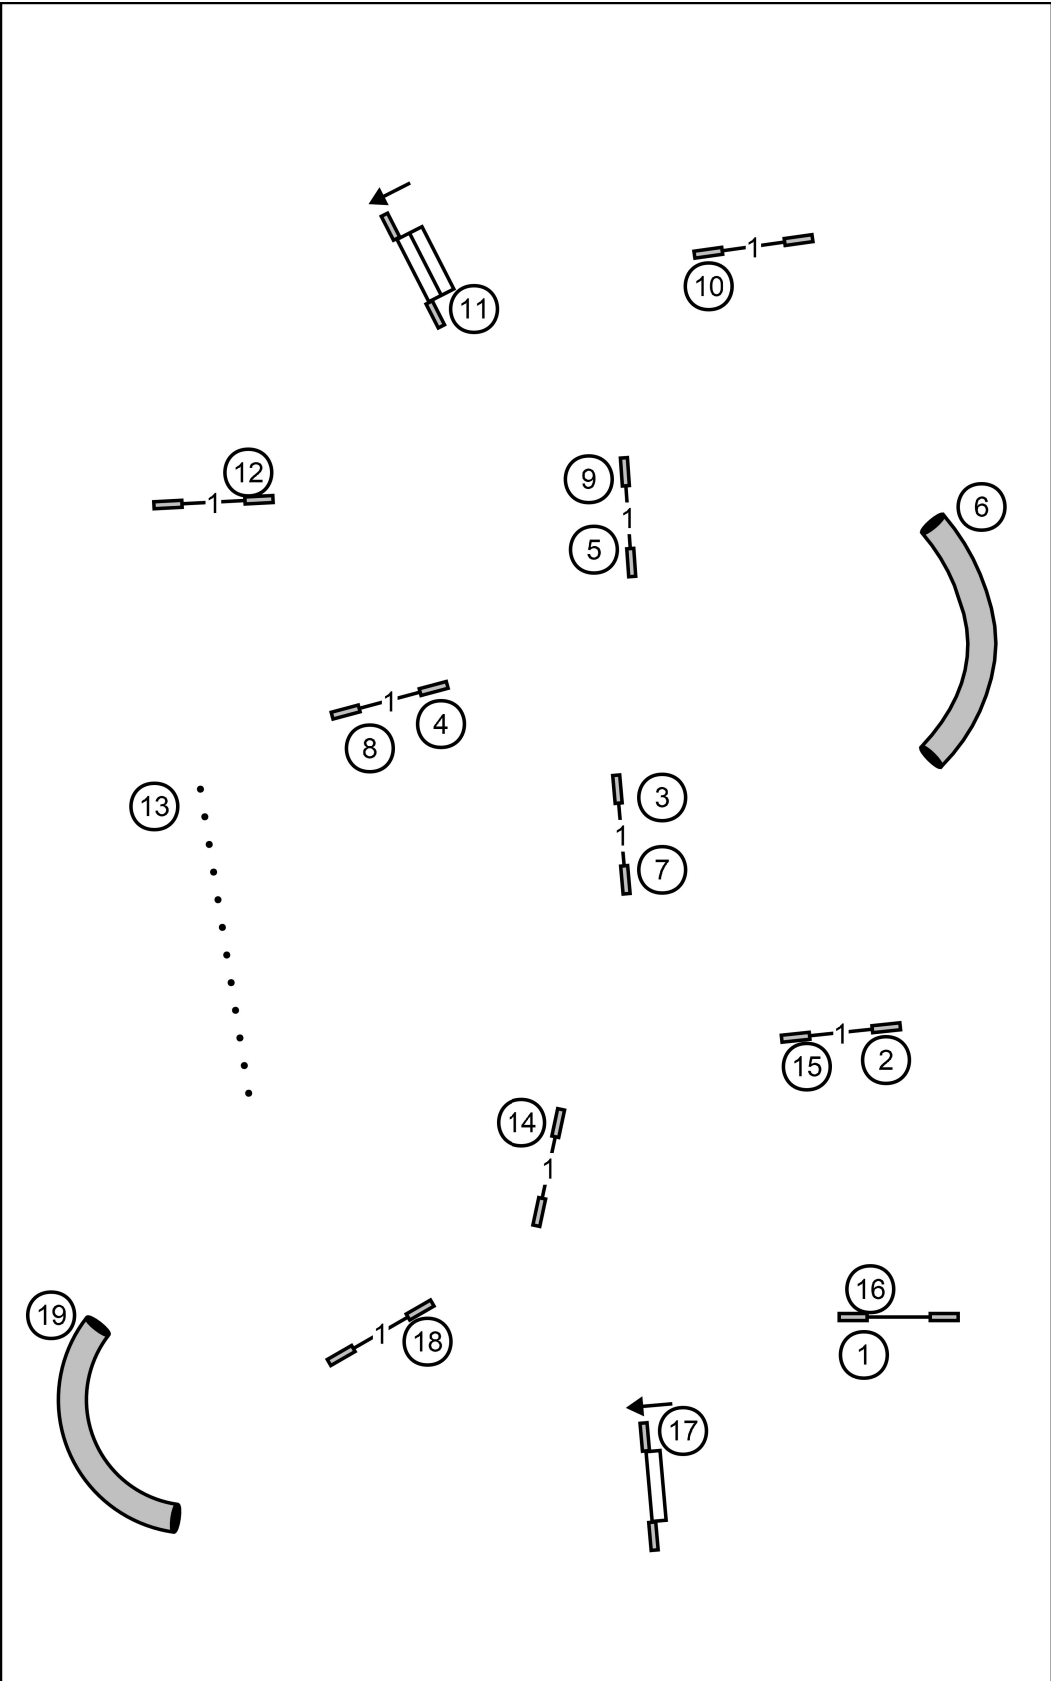

Excellent / Master JWW

Moore County Kennel Club
Rising Star Canine Ranch
Oakridge, NC
10-27-2023
Jen Young