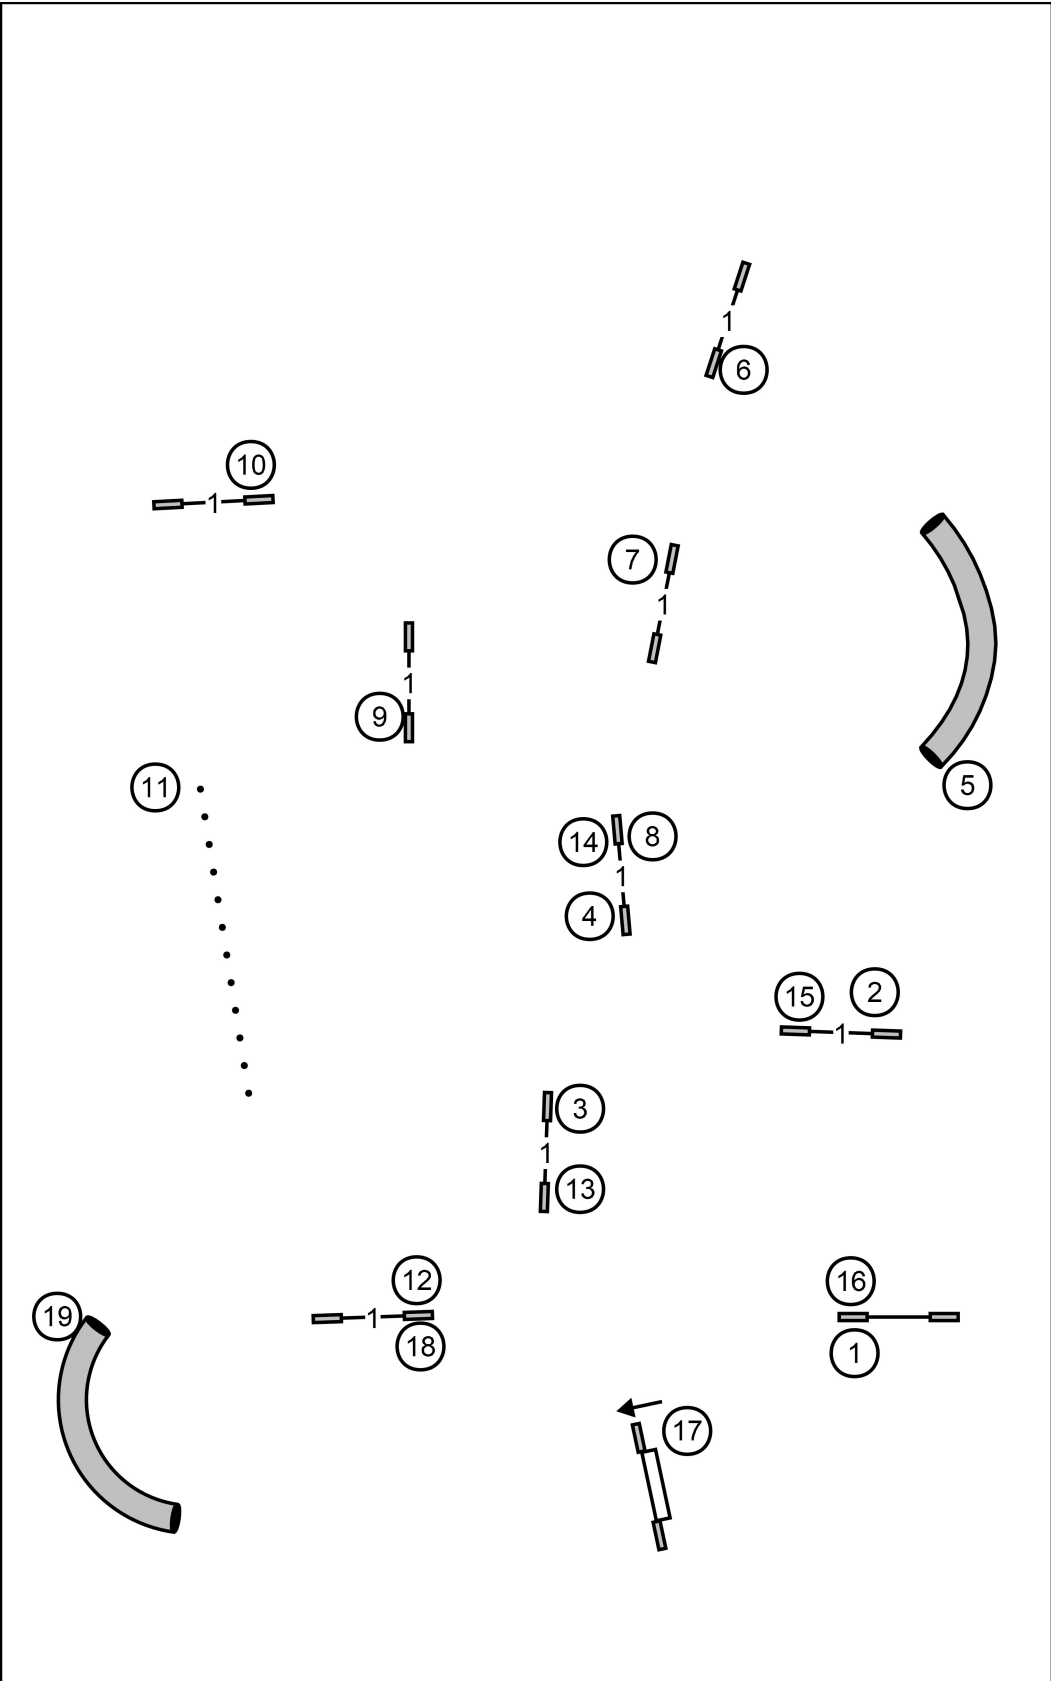

Premier JWW

Moore County Kennel Club
Rising Star Canine Ranch
Oakridge, NC
10-27-2023
Jen Young