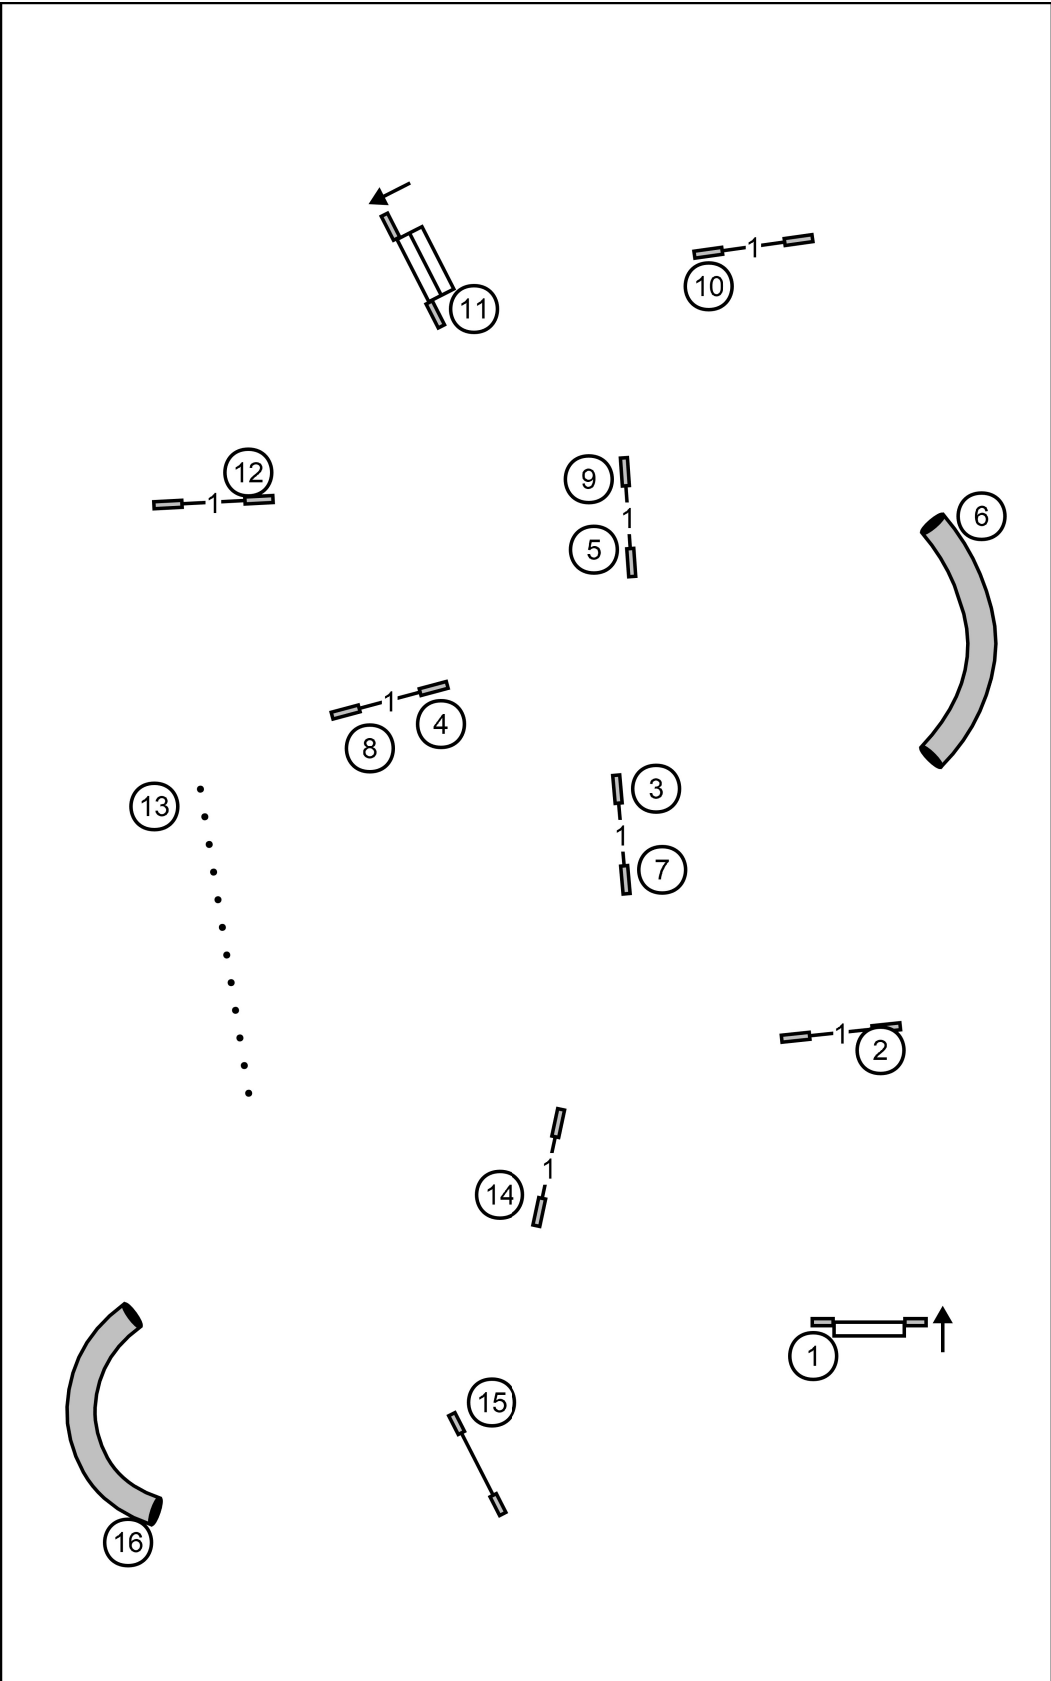

Open JWW

Moore County Kennel Club
Rising Star Canine Ranch
Oakridge, NC
10-27-2023
Jen Young