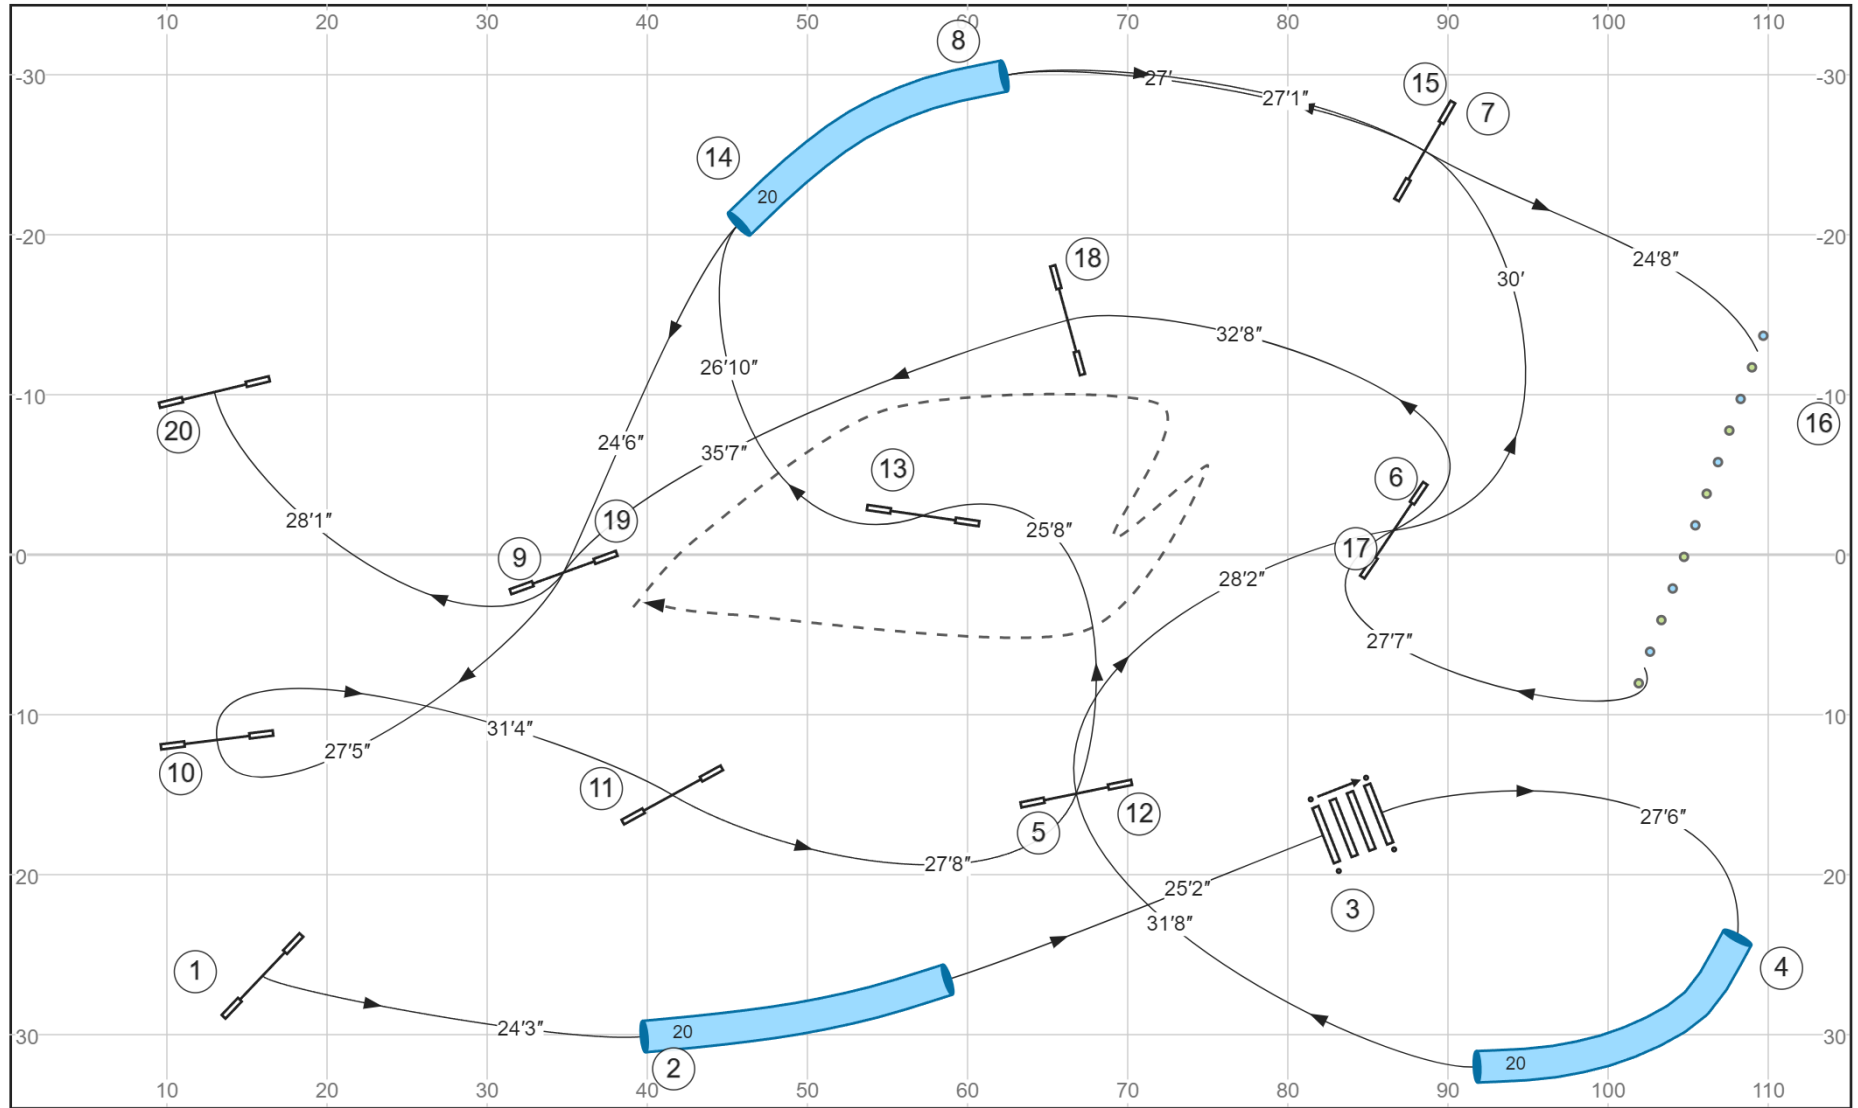

70

60

60

50

50

40

40

30

30

20

20

10

10

-30

-20

-10

0

T S R

30

Tarheel Golden Retriever Club - Rising Star Canine Ranch - 26 Aug 2023 - Jumping G2 - Designed by: Zsuzsa Veres / Judged by: Jill Roberts

Path length (ft):639

www.smarteragility.com