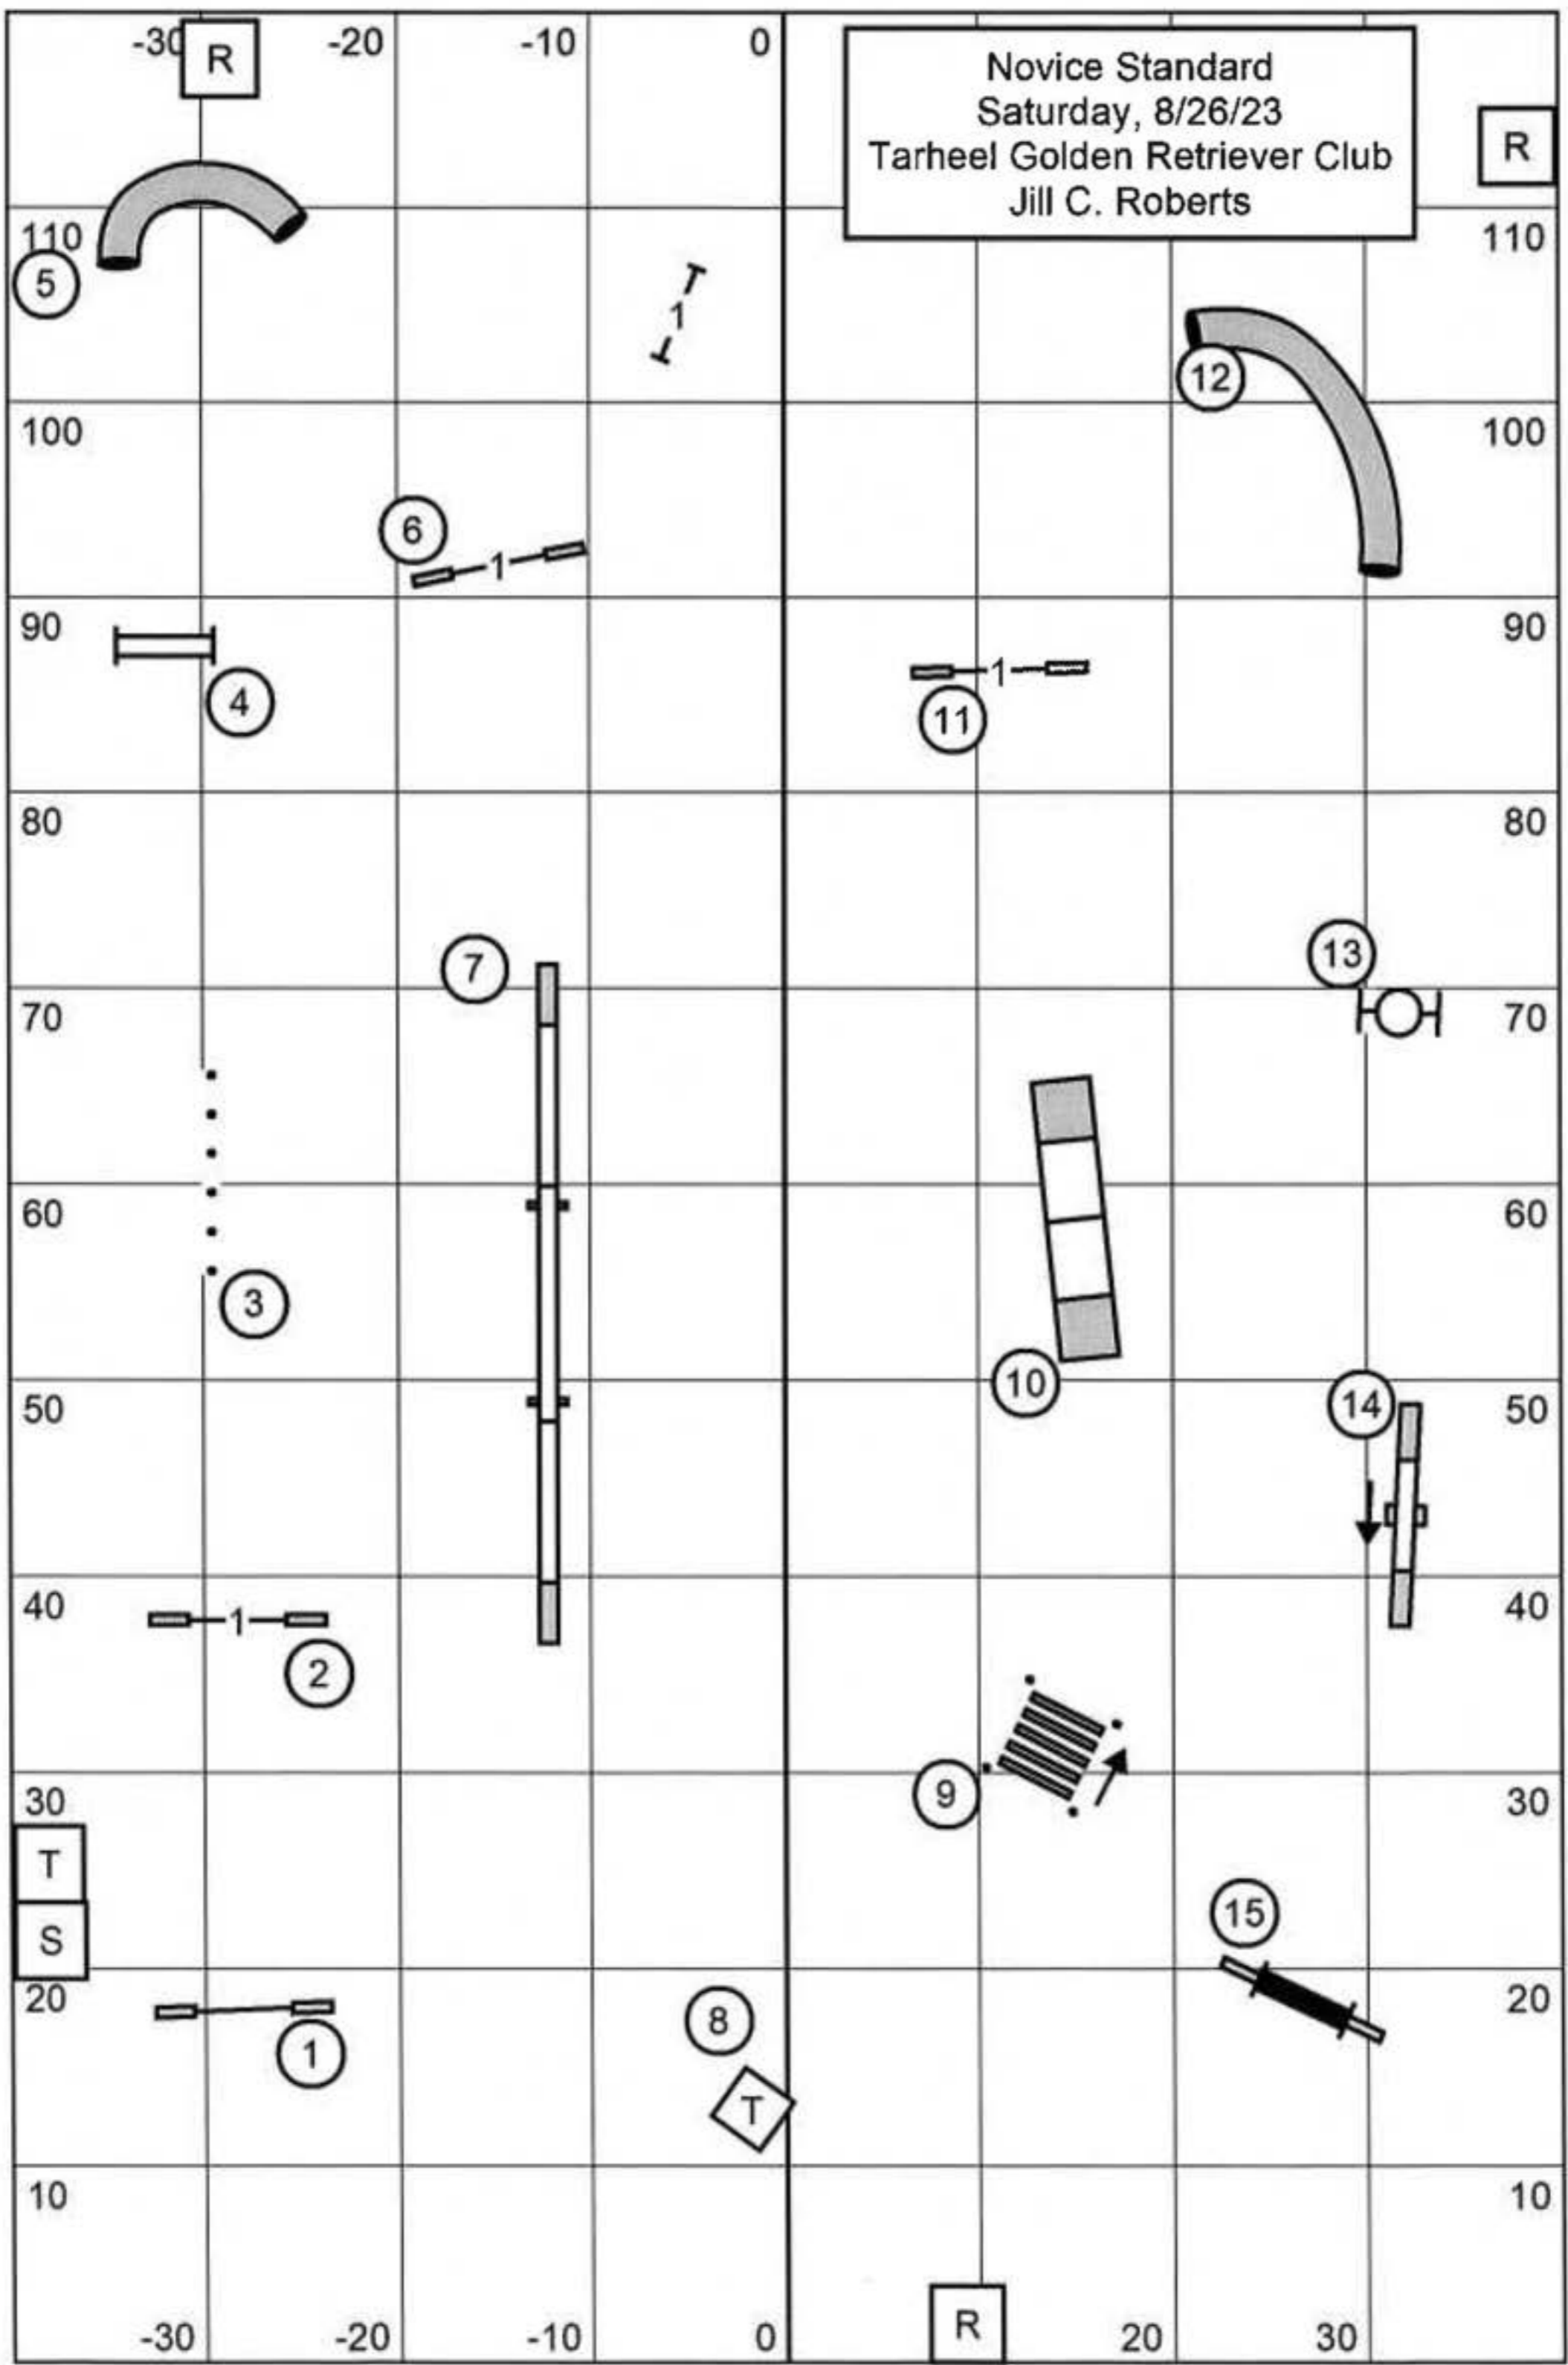

E/M Send: 4-6-dark5, solid line
 Open Send: 4-6-light5, dotted line
 Novice Send: 4-6, dashed line

FAST
 Saturday, 8/26/23
 Tarheel Golden Retriever Club
 Jill C. Roberts

Novice Standard
 Saturday, 8/26/23
 Tarheel Golden Retriever Club
 Jill C. Roberts

T
 S

R

R

Tarheel Golden Retriever Club- Rising Star Canine Ranch - 26 Aug 2023 - Agility A2 - Designed by:Zsuzsa Veres / Judged by:Jill Roberts

Path length (ft):643.5

www.smarteragility.com

Ex/Master JWW
 Saturday, 8/26/23
 Tarheel Golden Retriever Club
 Jill C. Roberts