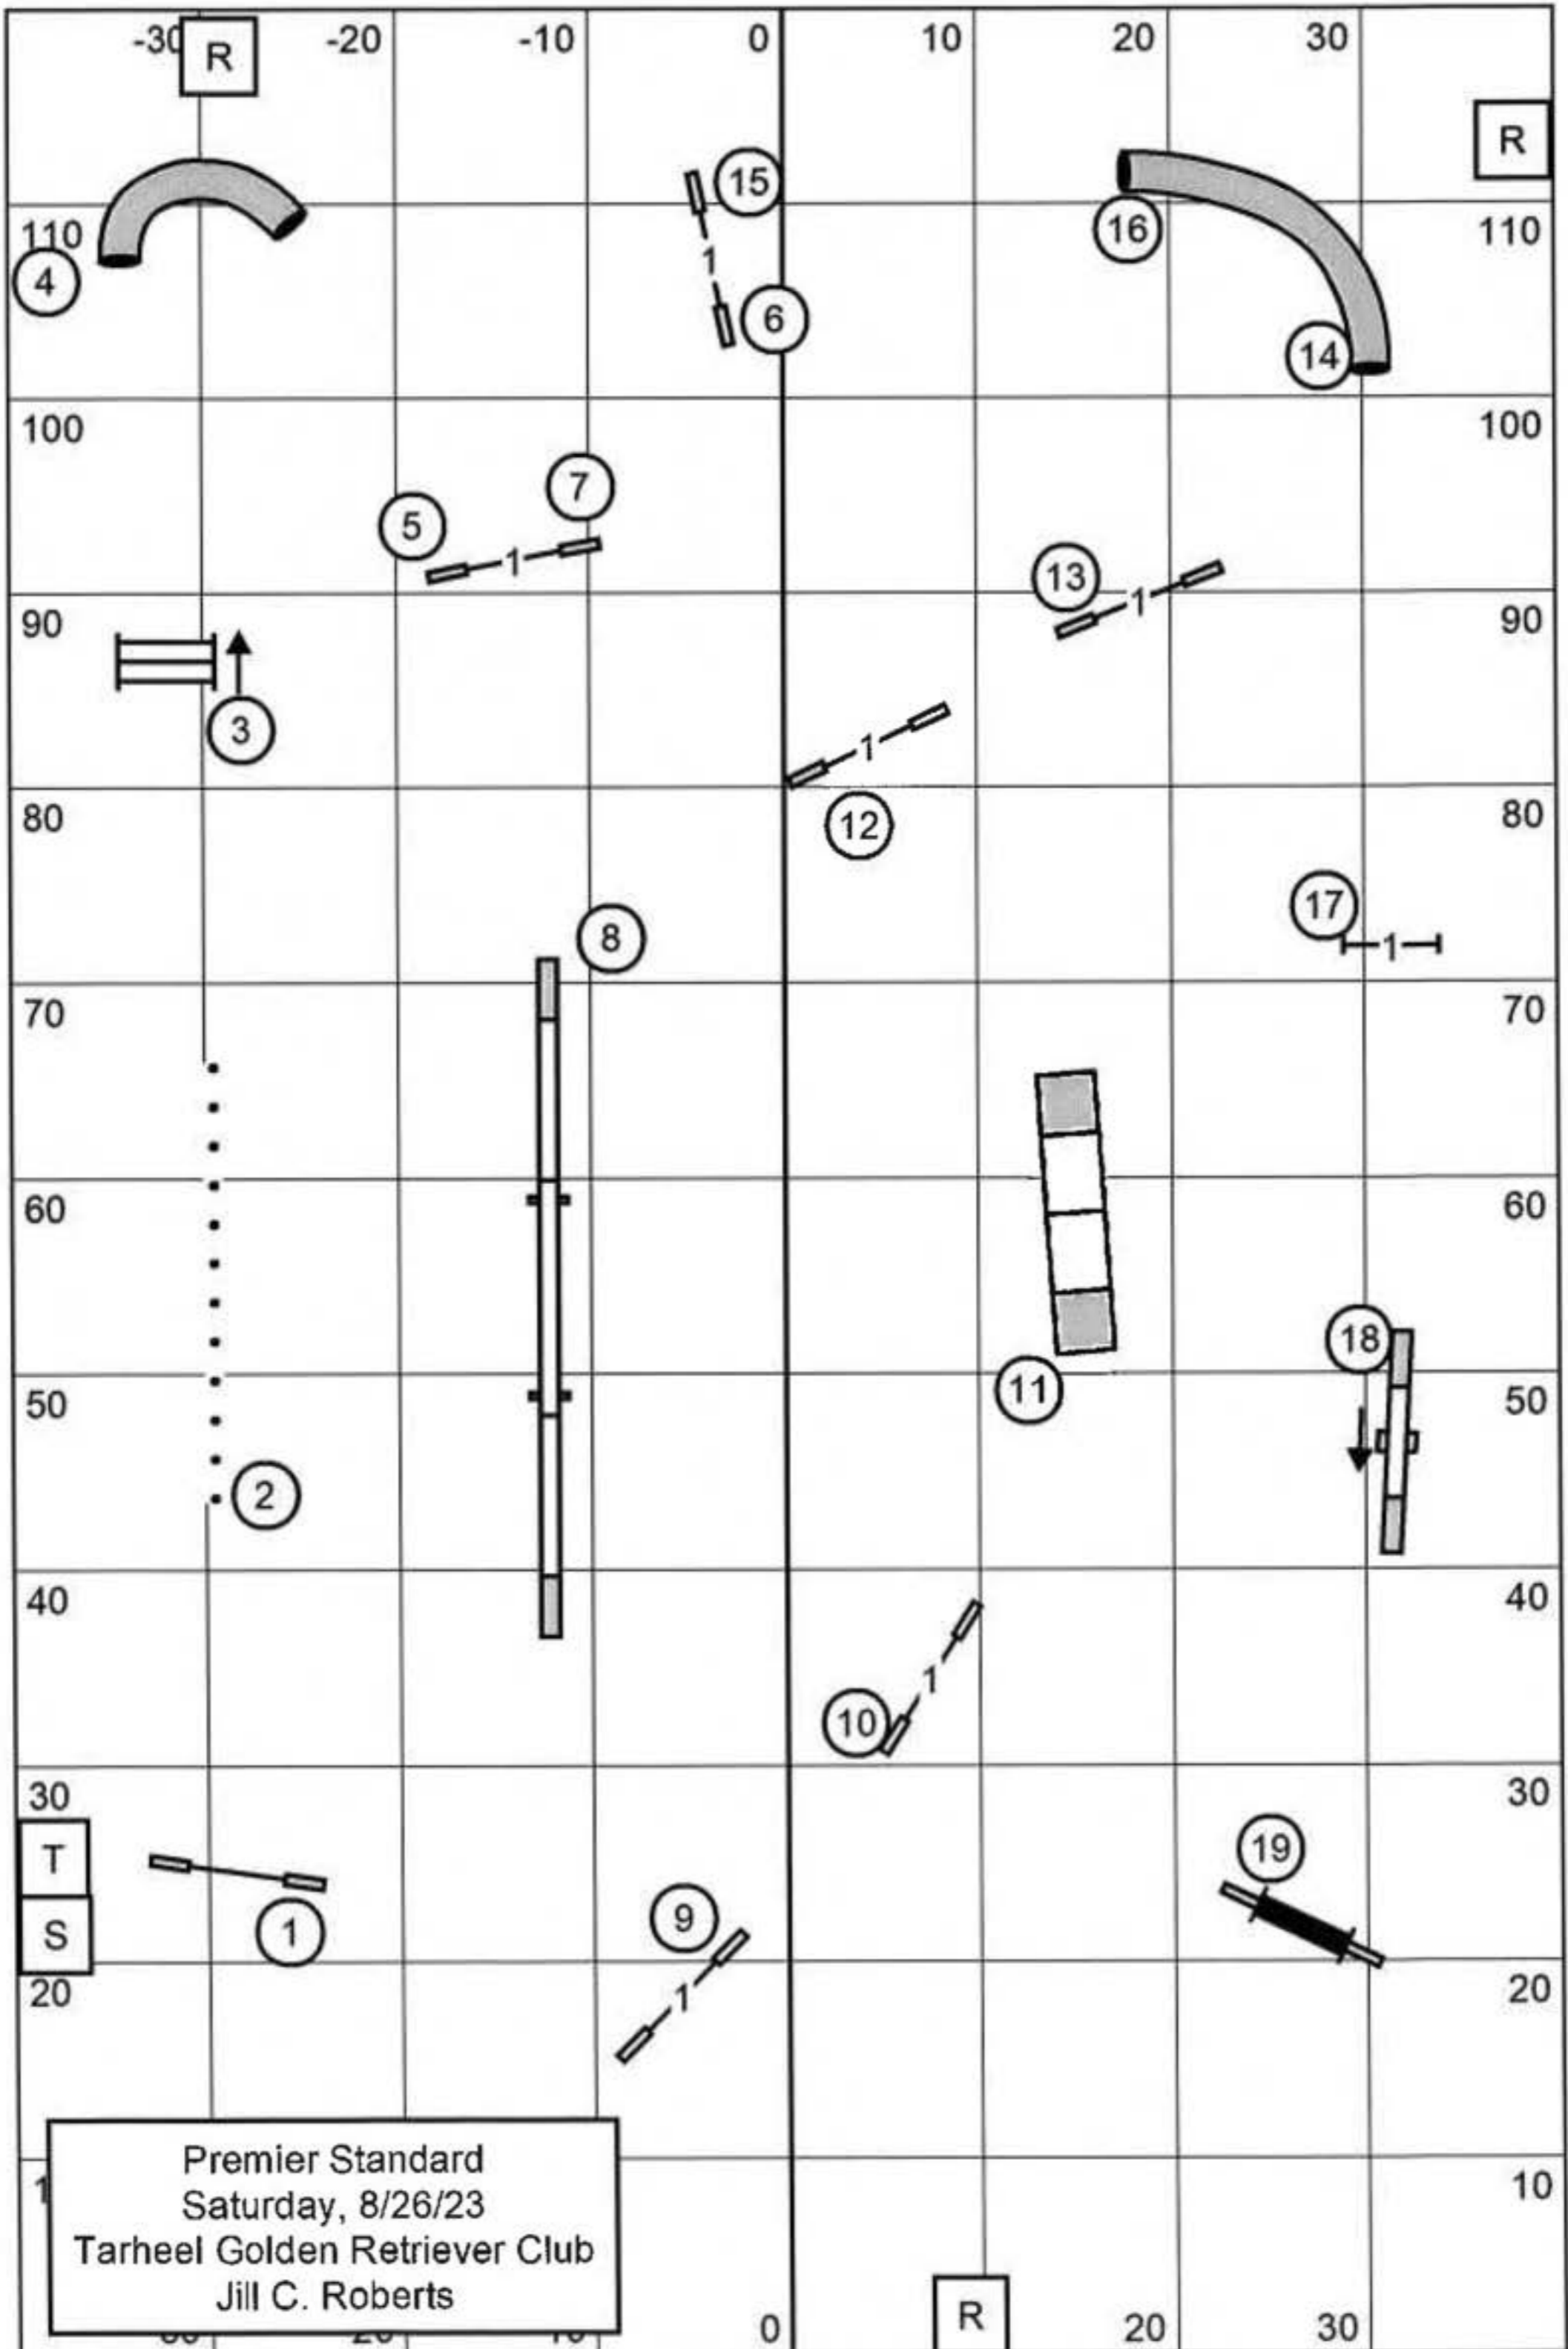

E/M Send: 4-6-dark5, solid line
 Open Send: 4-6-light5, dotted line
 Novice Send: 4-6, dashed line

FAST
 Saturday, 8/26/23
 Tarheel Golden Retriever Club
 Jill C. Roberts

Novice Standard
 Saturday, 8/26/23
 Tarheel Golden Retriever Club
 Jill C. Roberts

T
 S

R

R

Tarheel Golden Retriever Club- Rising Star Canine Ranch - 26 Aug 2023 - Agility A2 - Designed by:Zsuzsa Veres / Judged by:Jill Roberts

Path length (ft):643.5

www.smarteragility.com

Ex/Master JWW
 Saturday, 8/26/23
 Tarheel Golden Retriever Club
 Jill C. Roberts