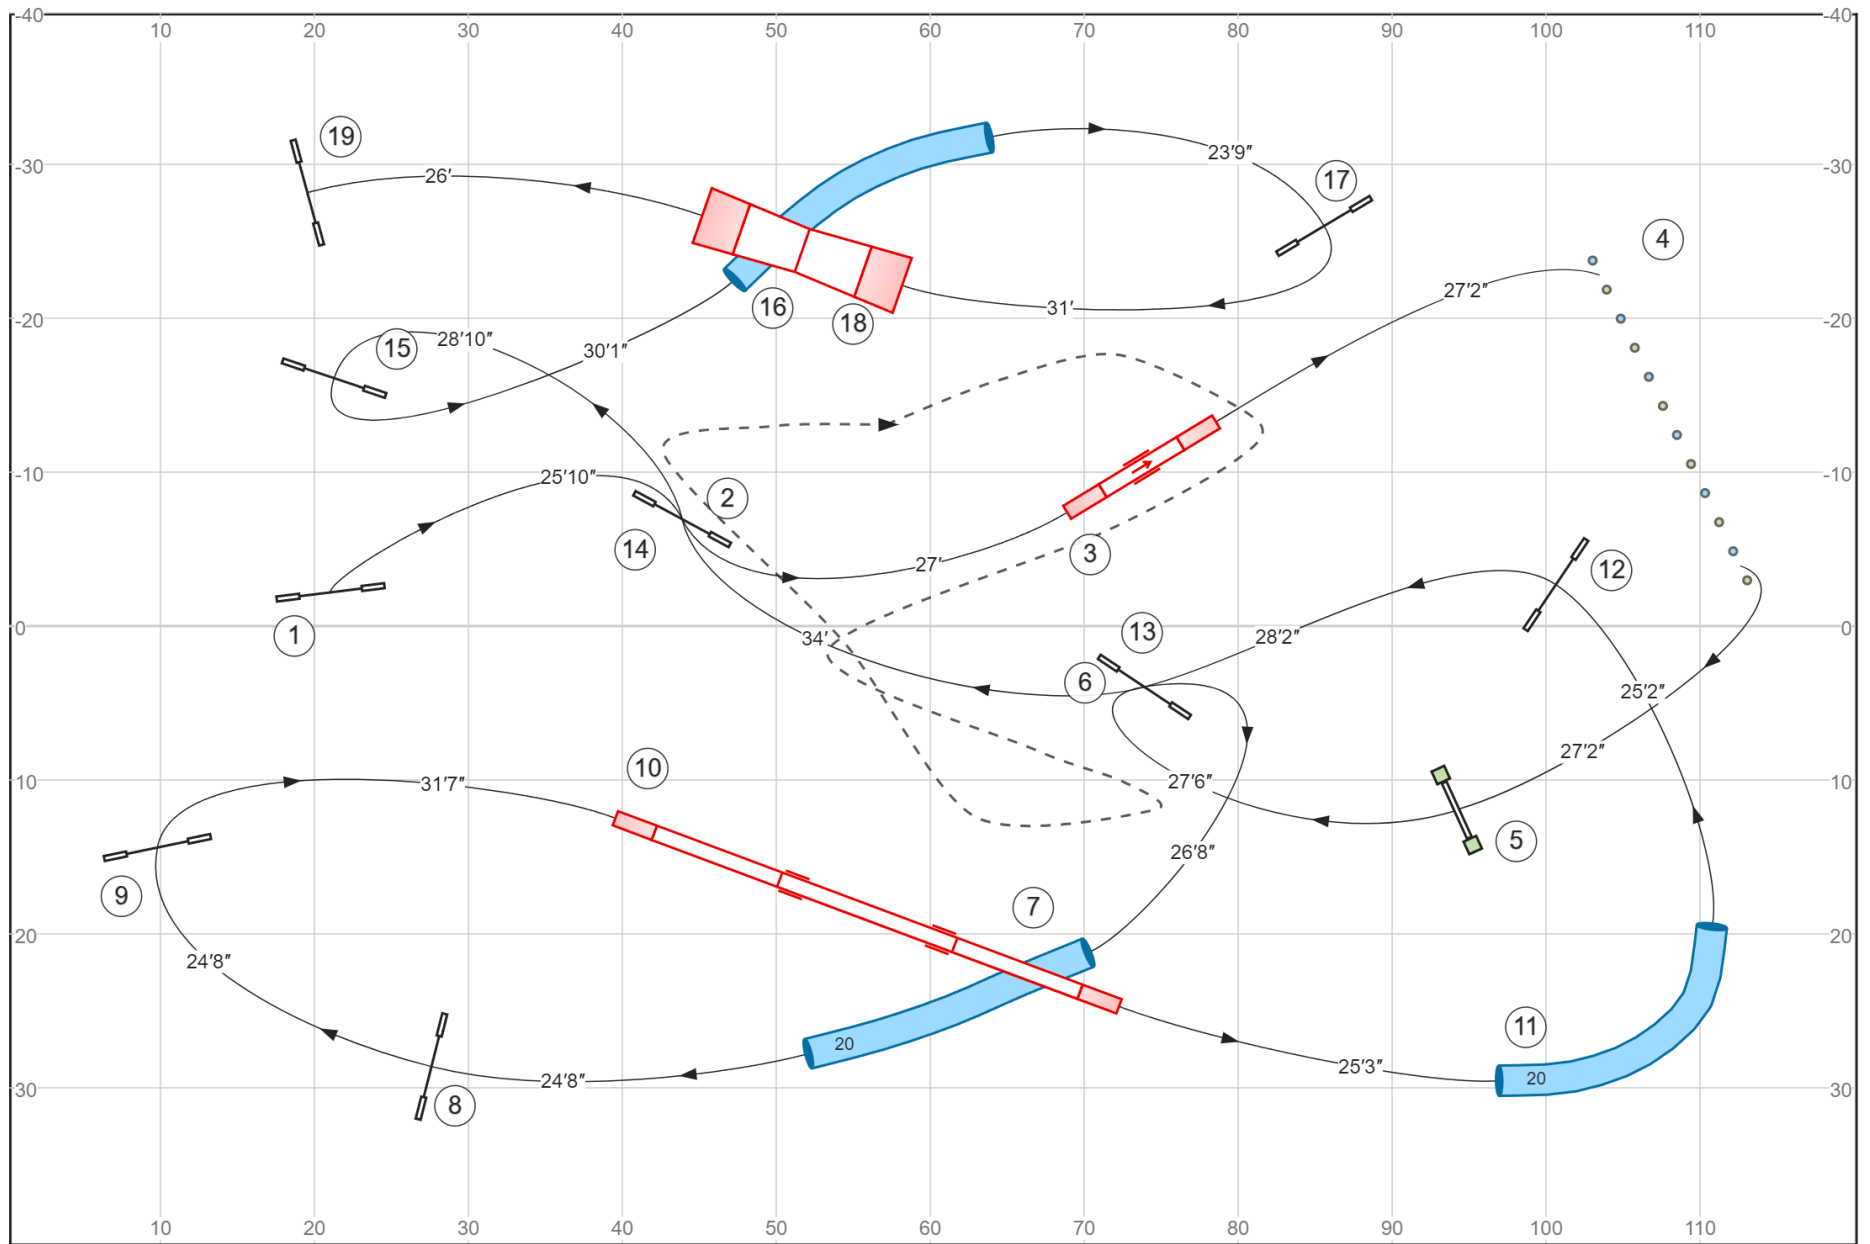

E/M Send: 4-6-dark5, solid line
 Open Send: 4-6-light5, dotted line
 Novice Send: 4-6, dashed line

FAST
 Saturday, 8/26/23
 Tarheel Golden Retriever Club
 Jill C. Roberts

Novice Standard
 Saturday, 8/26/23
 Tarheel Golden Retriever Club
 Jill C. Roberts

T
 S

R

R

Tarheel Golden Retriever Club- Rising Star Canine Ranch - 26 Aug 2023 - Agility A2 - Designed by:Zsuzsa Veres / Judged by:Jill Roberts

Path length (ft):643.5

www.smarteragility.com

Ex/Master JWW
 Saturday, 8/26/23
 Tarheel Golden Retriever Club
 Jill C. Roberts

-30

-20

-10

0

10

20

30

110

R

100

100

90

90

80

80

70