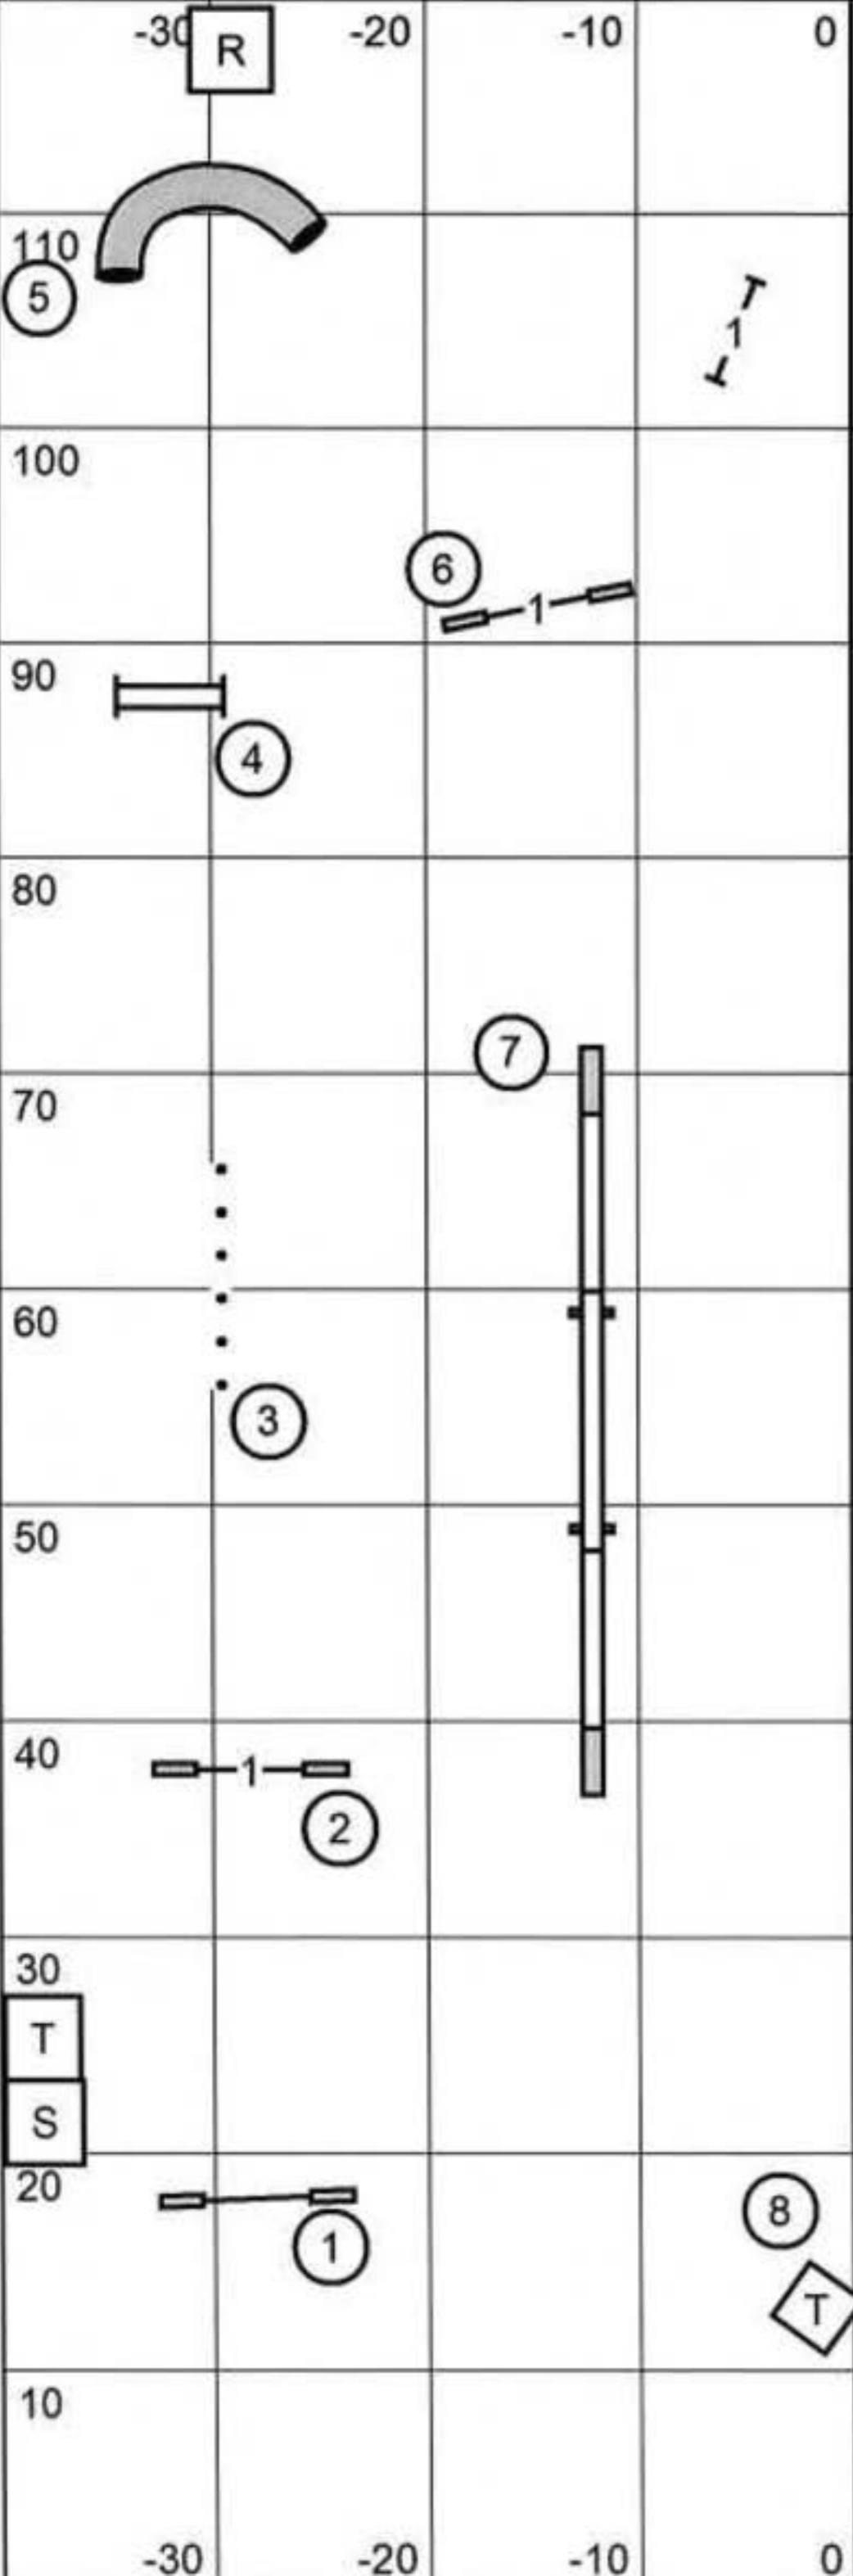

E/M Send: 4-6-dark5, solid line
 Open Send: 4-6-light5, dotted line
 Novice Send: 4-6, dashed line

FAST
 Saturday, 8/26/23
 Tarheel Golden Retriever Club
 Jill C. Roberts

Novice Standard
 Saturday, 8/26/23
 Tarheel Golden Retriever Club
 Jill C. Roberts

T
 S

R

R

Tarheel Golden Retriever Club- Rising Star Canine Ranch - 26 Aug 2023 - Agility A2 - Designed by:Zsuzsa Veres / Judged by:Jill Roberts

Path length (ft):643.5

www.smarteragility.com

Ex/Master JWW
 Saturday, 8/26/23
 Tarheel Golden Retriever Club
 Jill C. Roberts