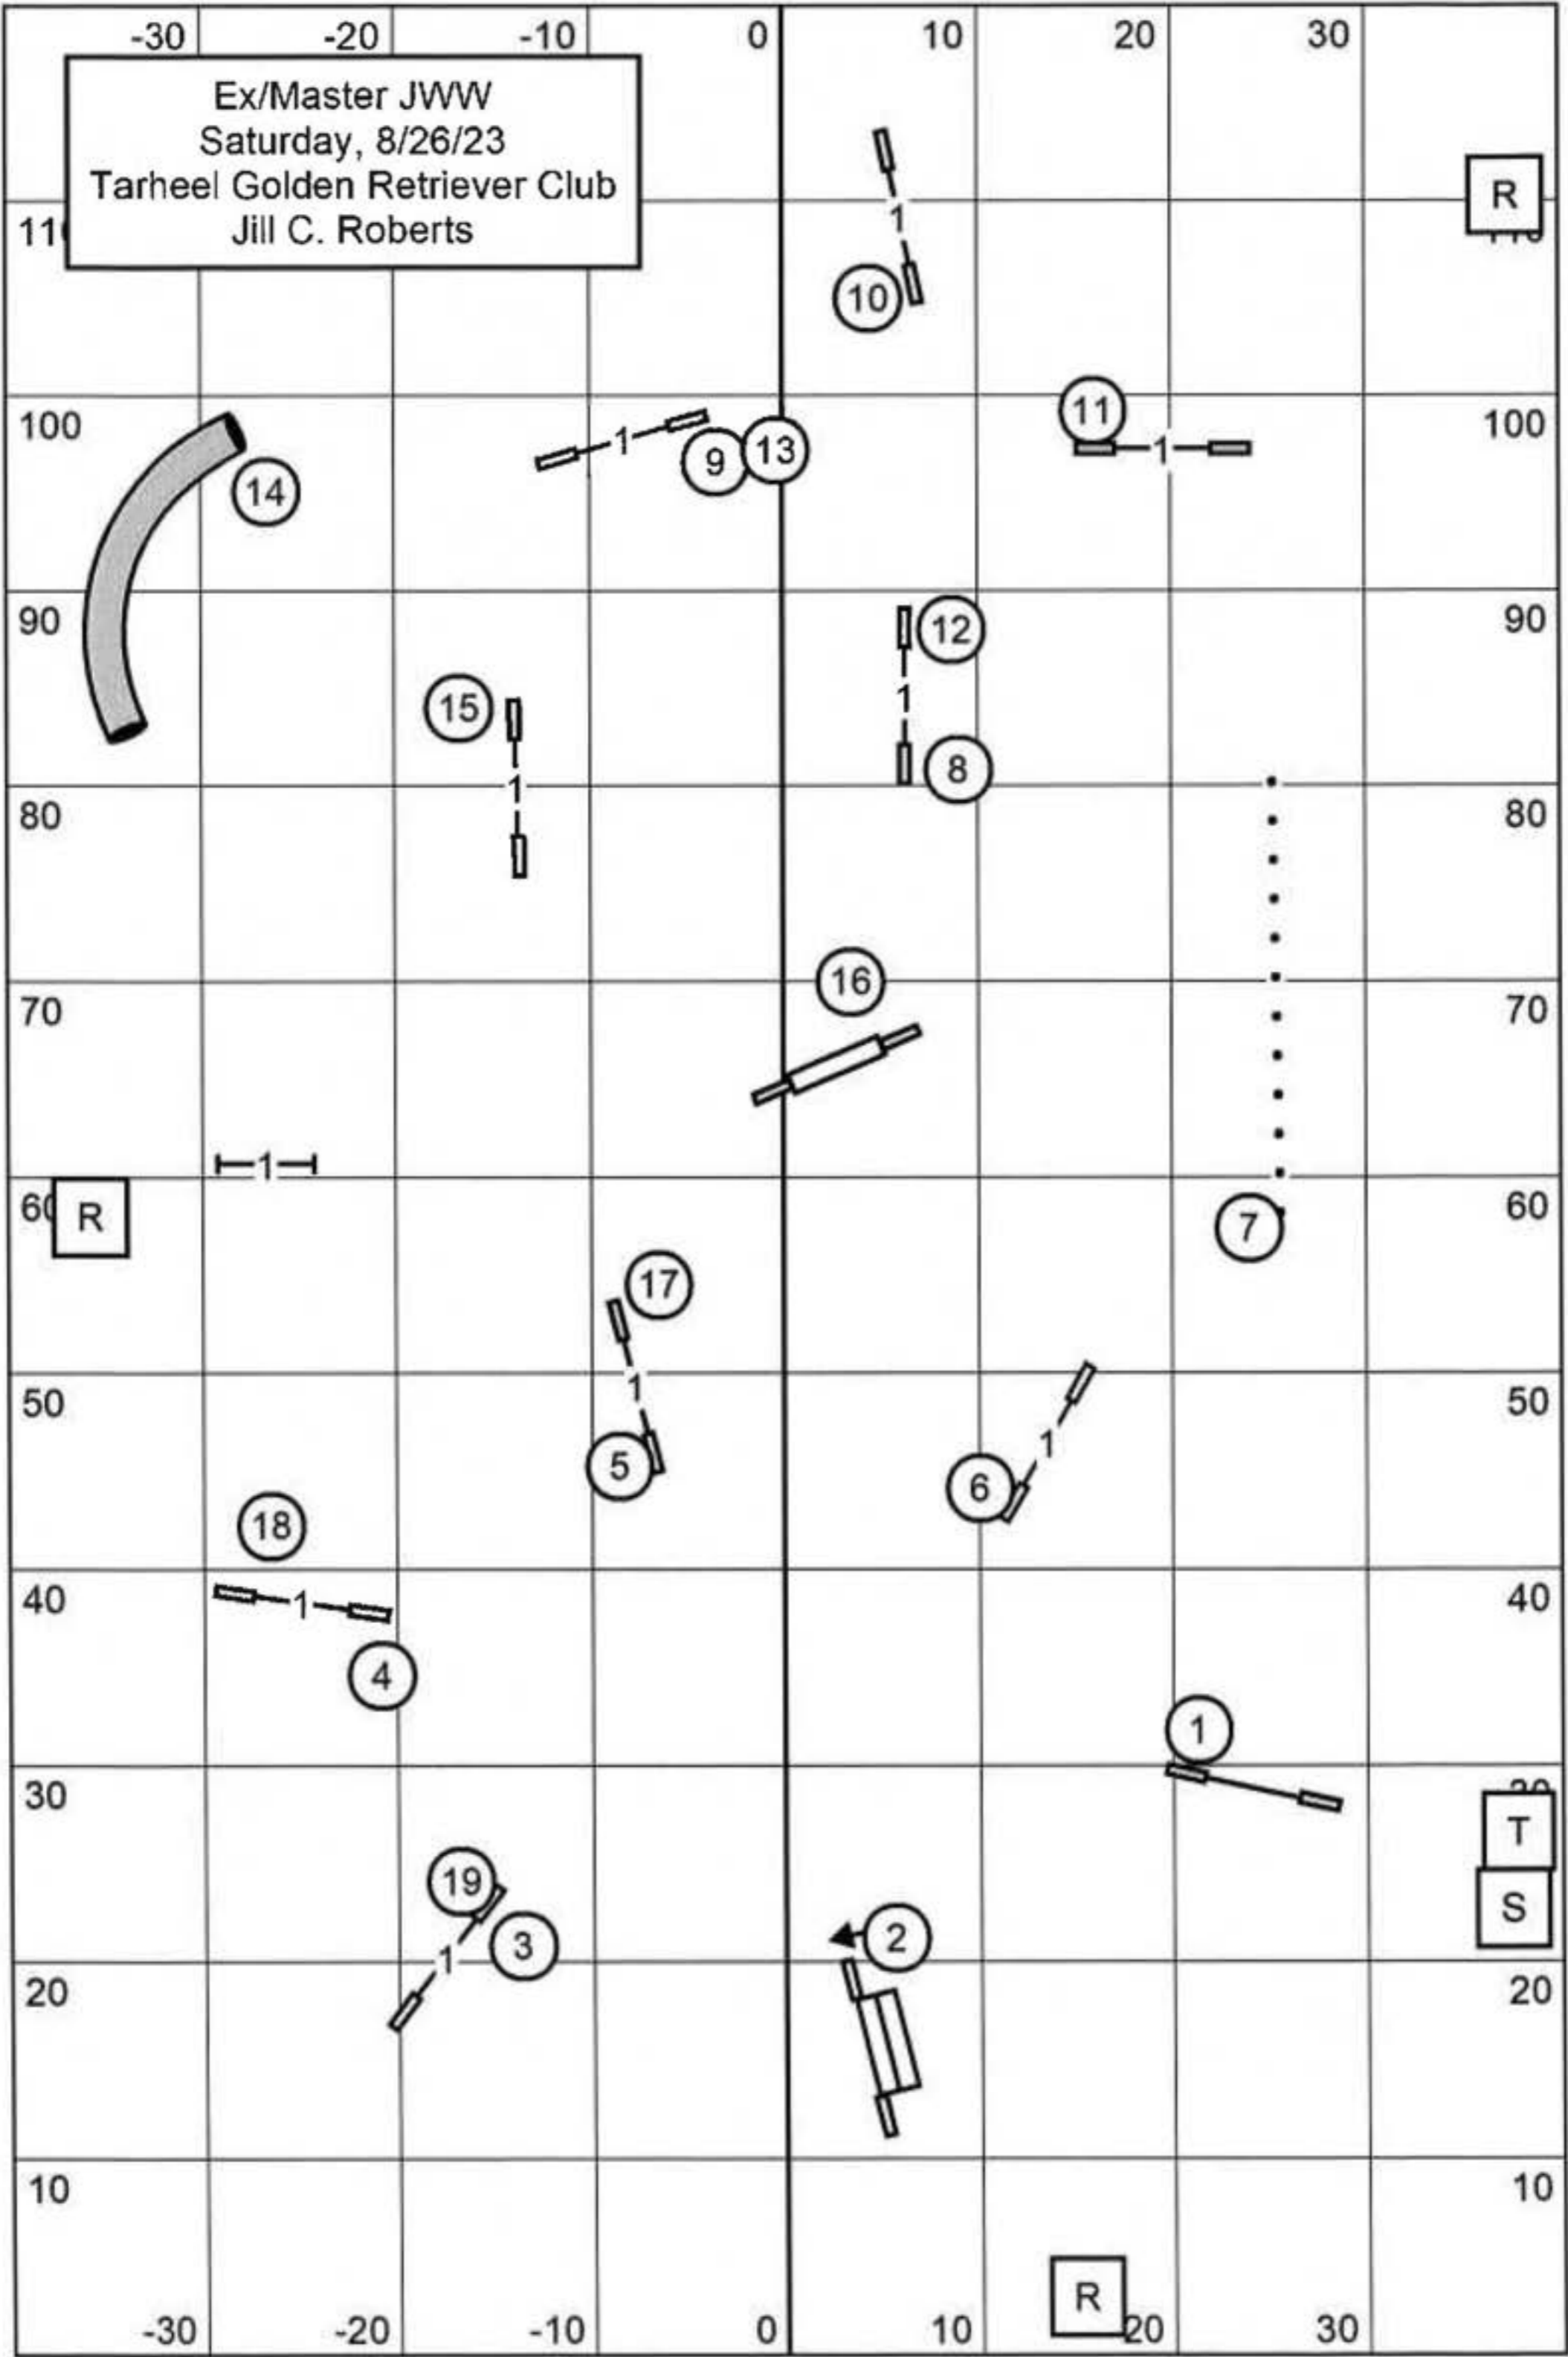

T
 S

R

R

Tarheel Golden Retriever Club- Rising Star Canine Ranch - 26 Aug 2023 - Agility A2 - Designed by:Zsuzsa Veres / Judged by:Jill Roberts

Path length (ft):643.5

www.smarteragility.com

Ex/Master JWW
 Saturday, 8/26/23
 Tarheel Golden Retriever Club
 Jill C. Roberts

-30

-20

-10

0

10

20

30

110