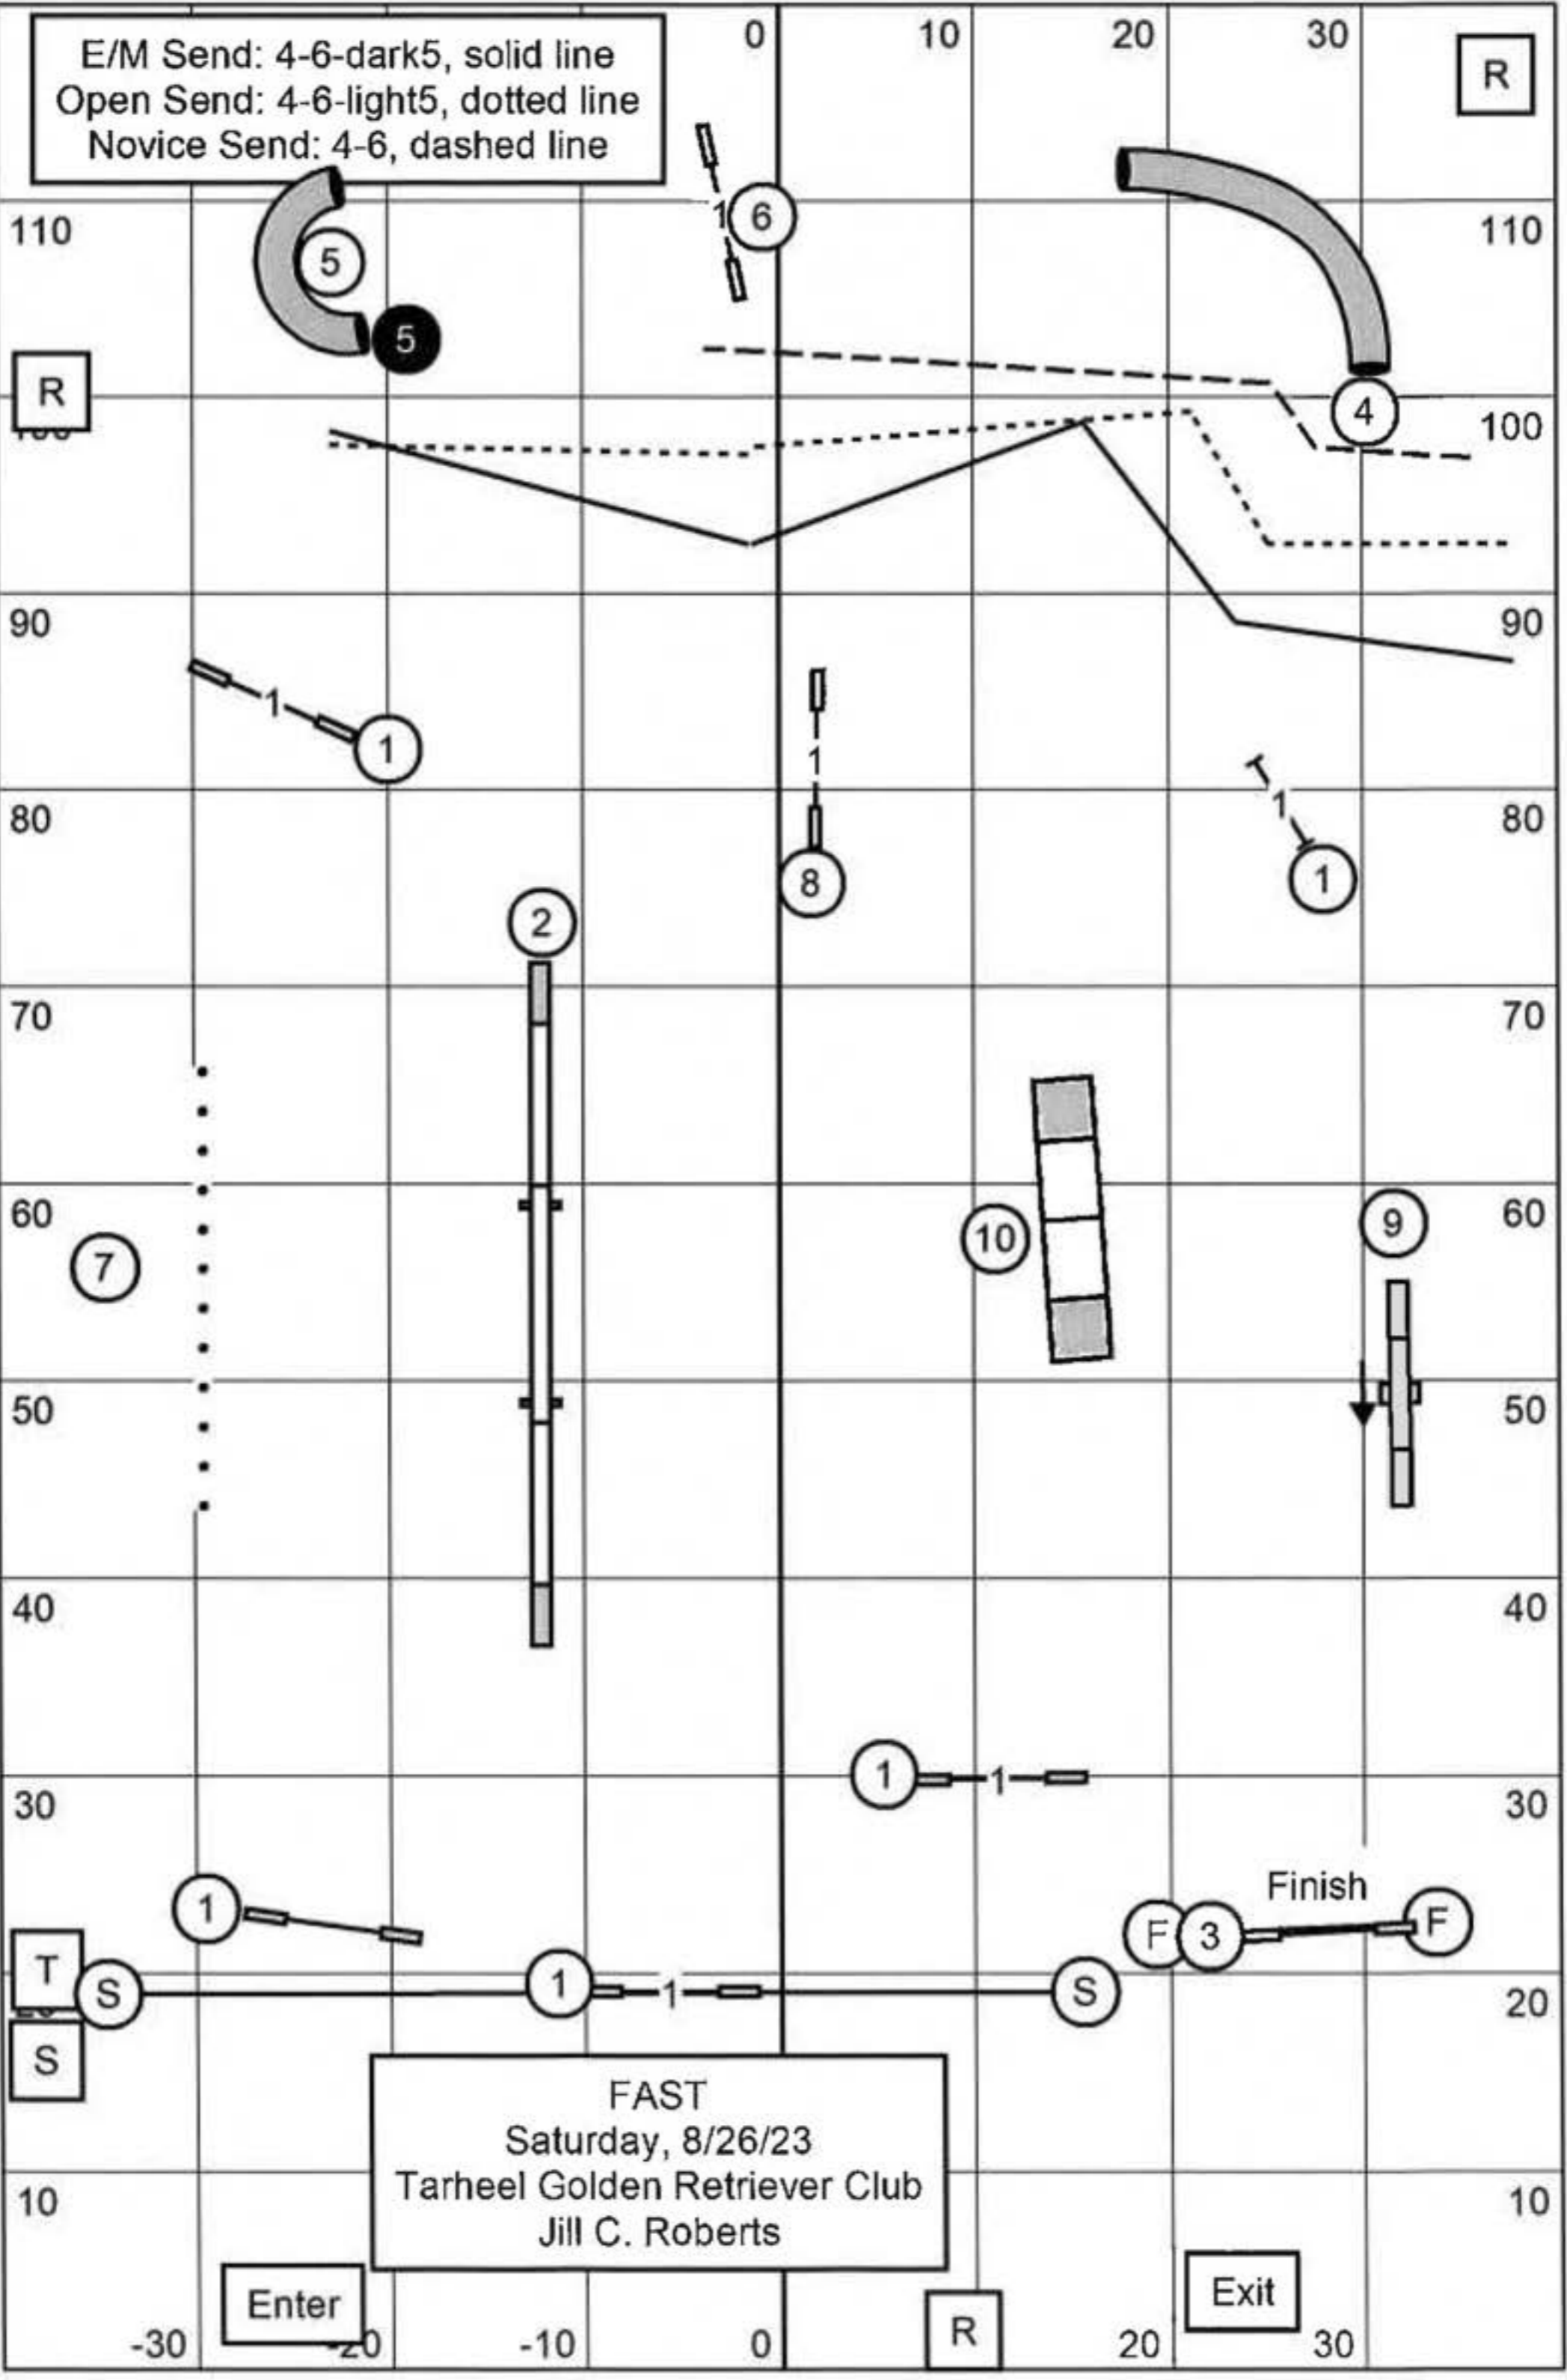

E/M Send: 4-6-dark5, solid line
 Open Send: 4-6-light5, dotted line
 Novice Send: 4-6, dashed line

FAST
 Saturday, 8/26/23
 Tarheel Golden Retriever Club
 Jill C. Roberts

Novice Standard
 Saturday, 8/26/23
 Tarheel Golden Retriever Club
 Jill C. Roberts

T
 S

R

R

Tarheel Golden Retriever Club- Rising Star Canine Ranch - 26 Aug 2023 - Agility A2 - Designed by:Zsuzsa Veres / Judged by:Jill Roberts

Path length (ft):643.5

www.smarteragility.com

Ex/Master JWW
 Saturday, 8/26/23
 Tarheel Golden Retriever Club
 Jill C. Roberts

R

100

100

90

90

80

80

70