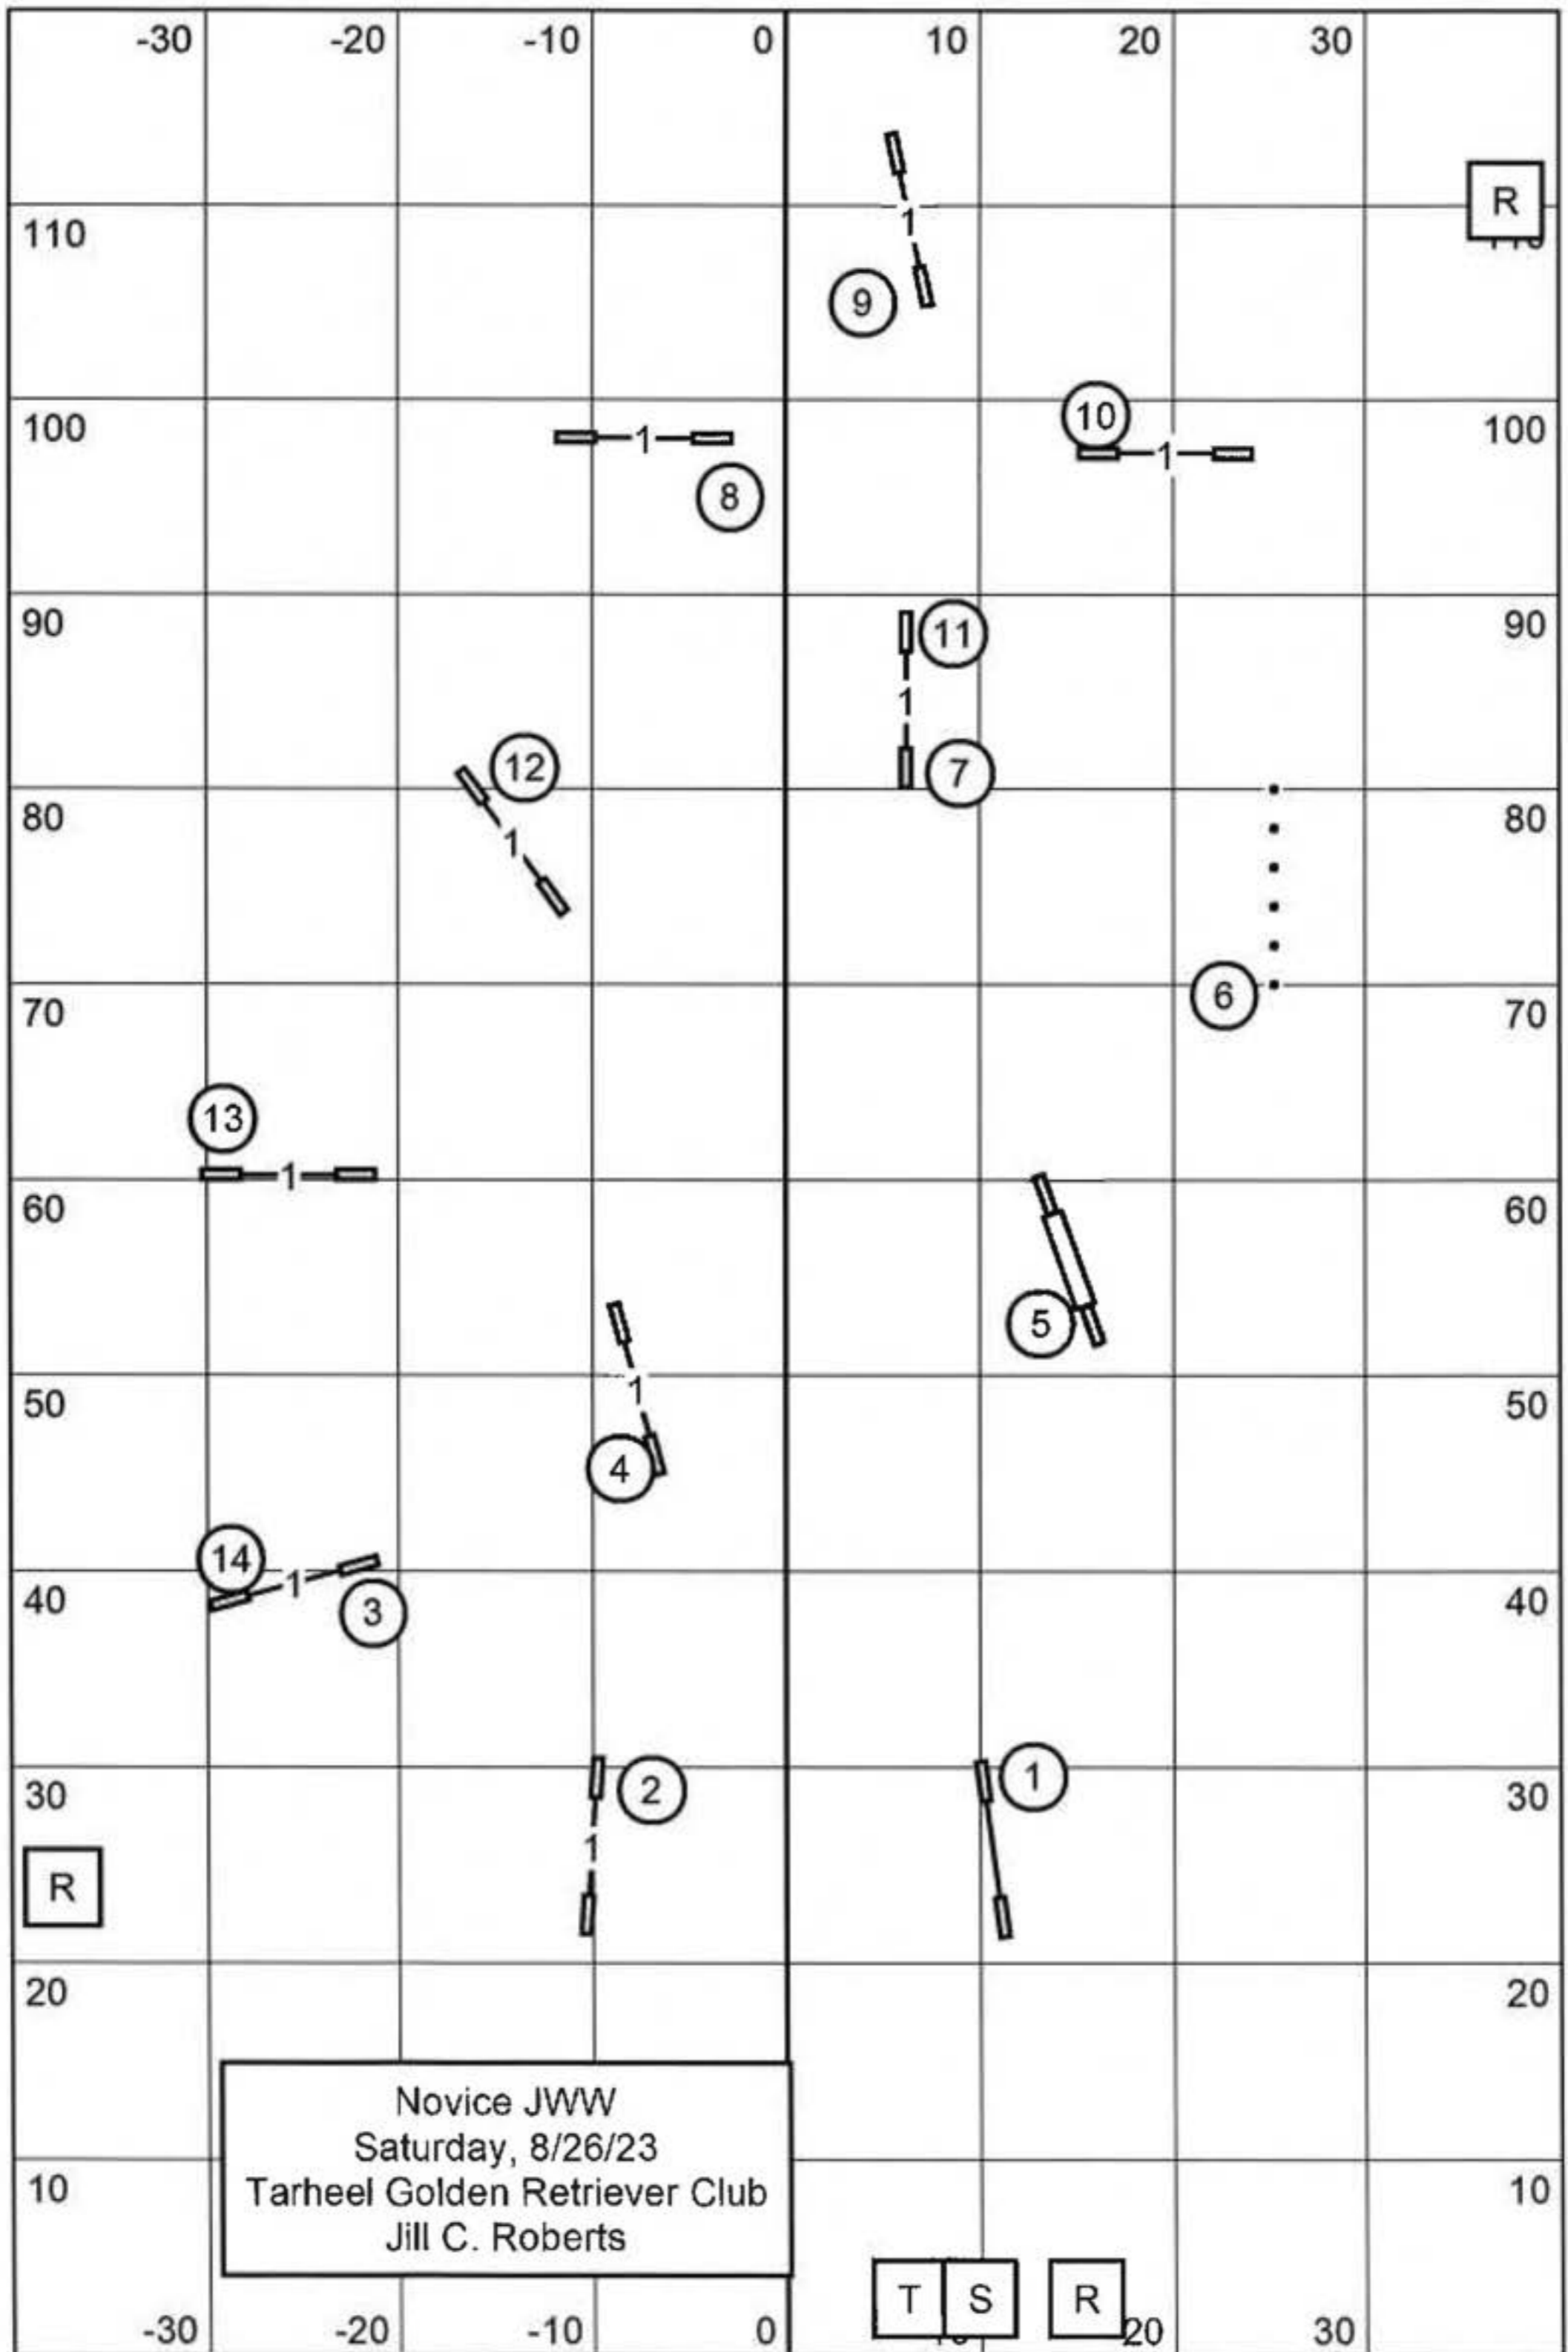

T
 S

R

R

Tarheel Golden Retriever Club- Rising Star Canine Ranch - 26 Aug 2023 - Agility A2 - Designed by:Zsuzsa Veres / Judged by:Jill Roberts

Path length (ft):643.5

www.smarteragility.com

Ex/Master JWW
 Saturday, 8/26/23
 Tarheel Golden Retriever Club
 Jill C. Roberts

-30

-20

-10

0

10

20

30

110