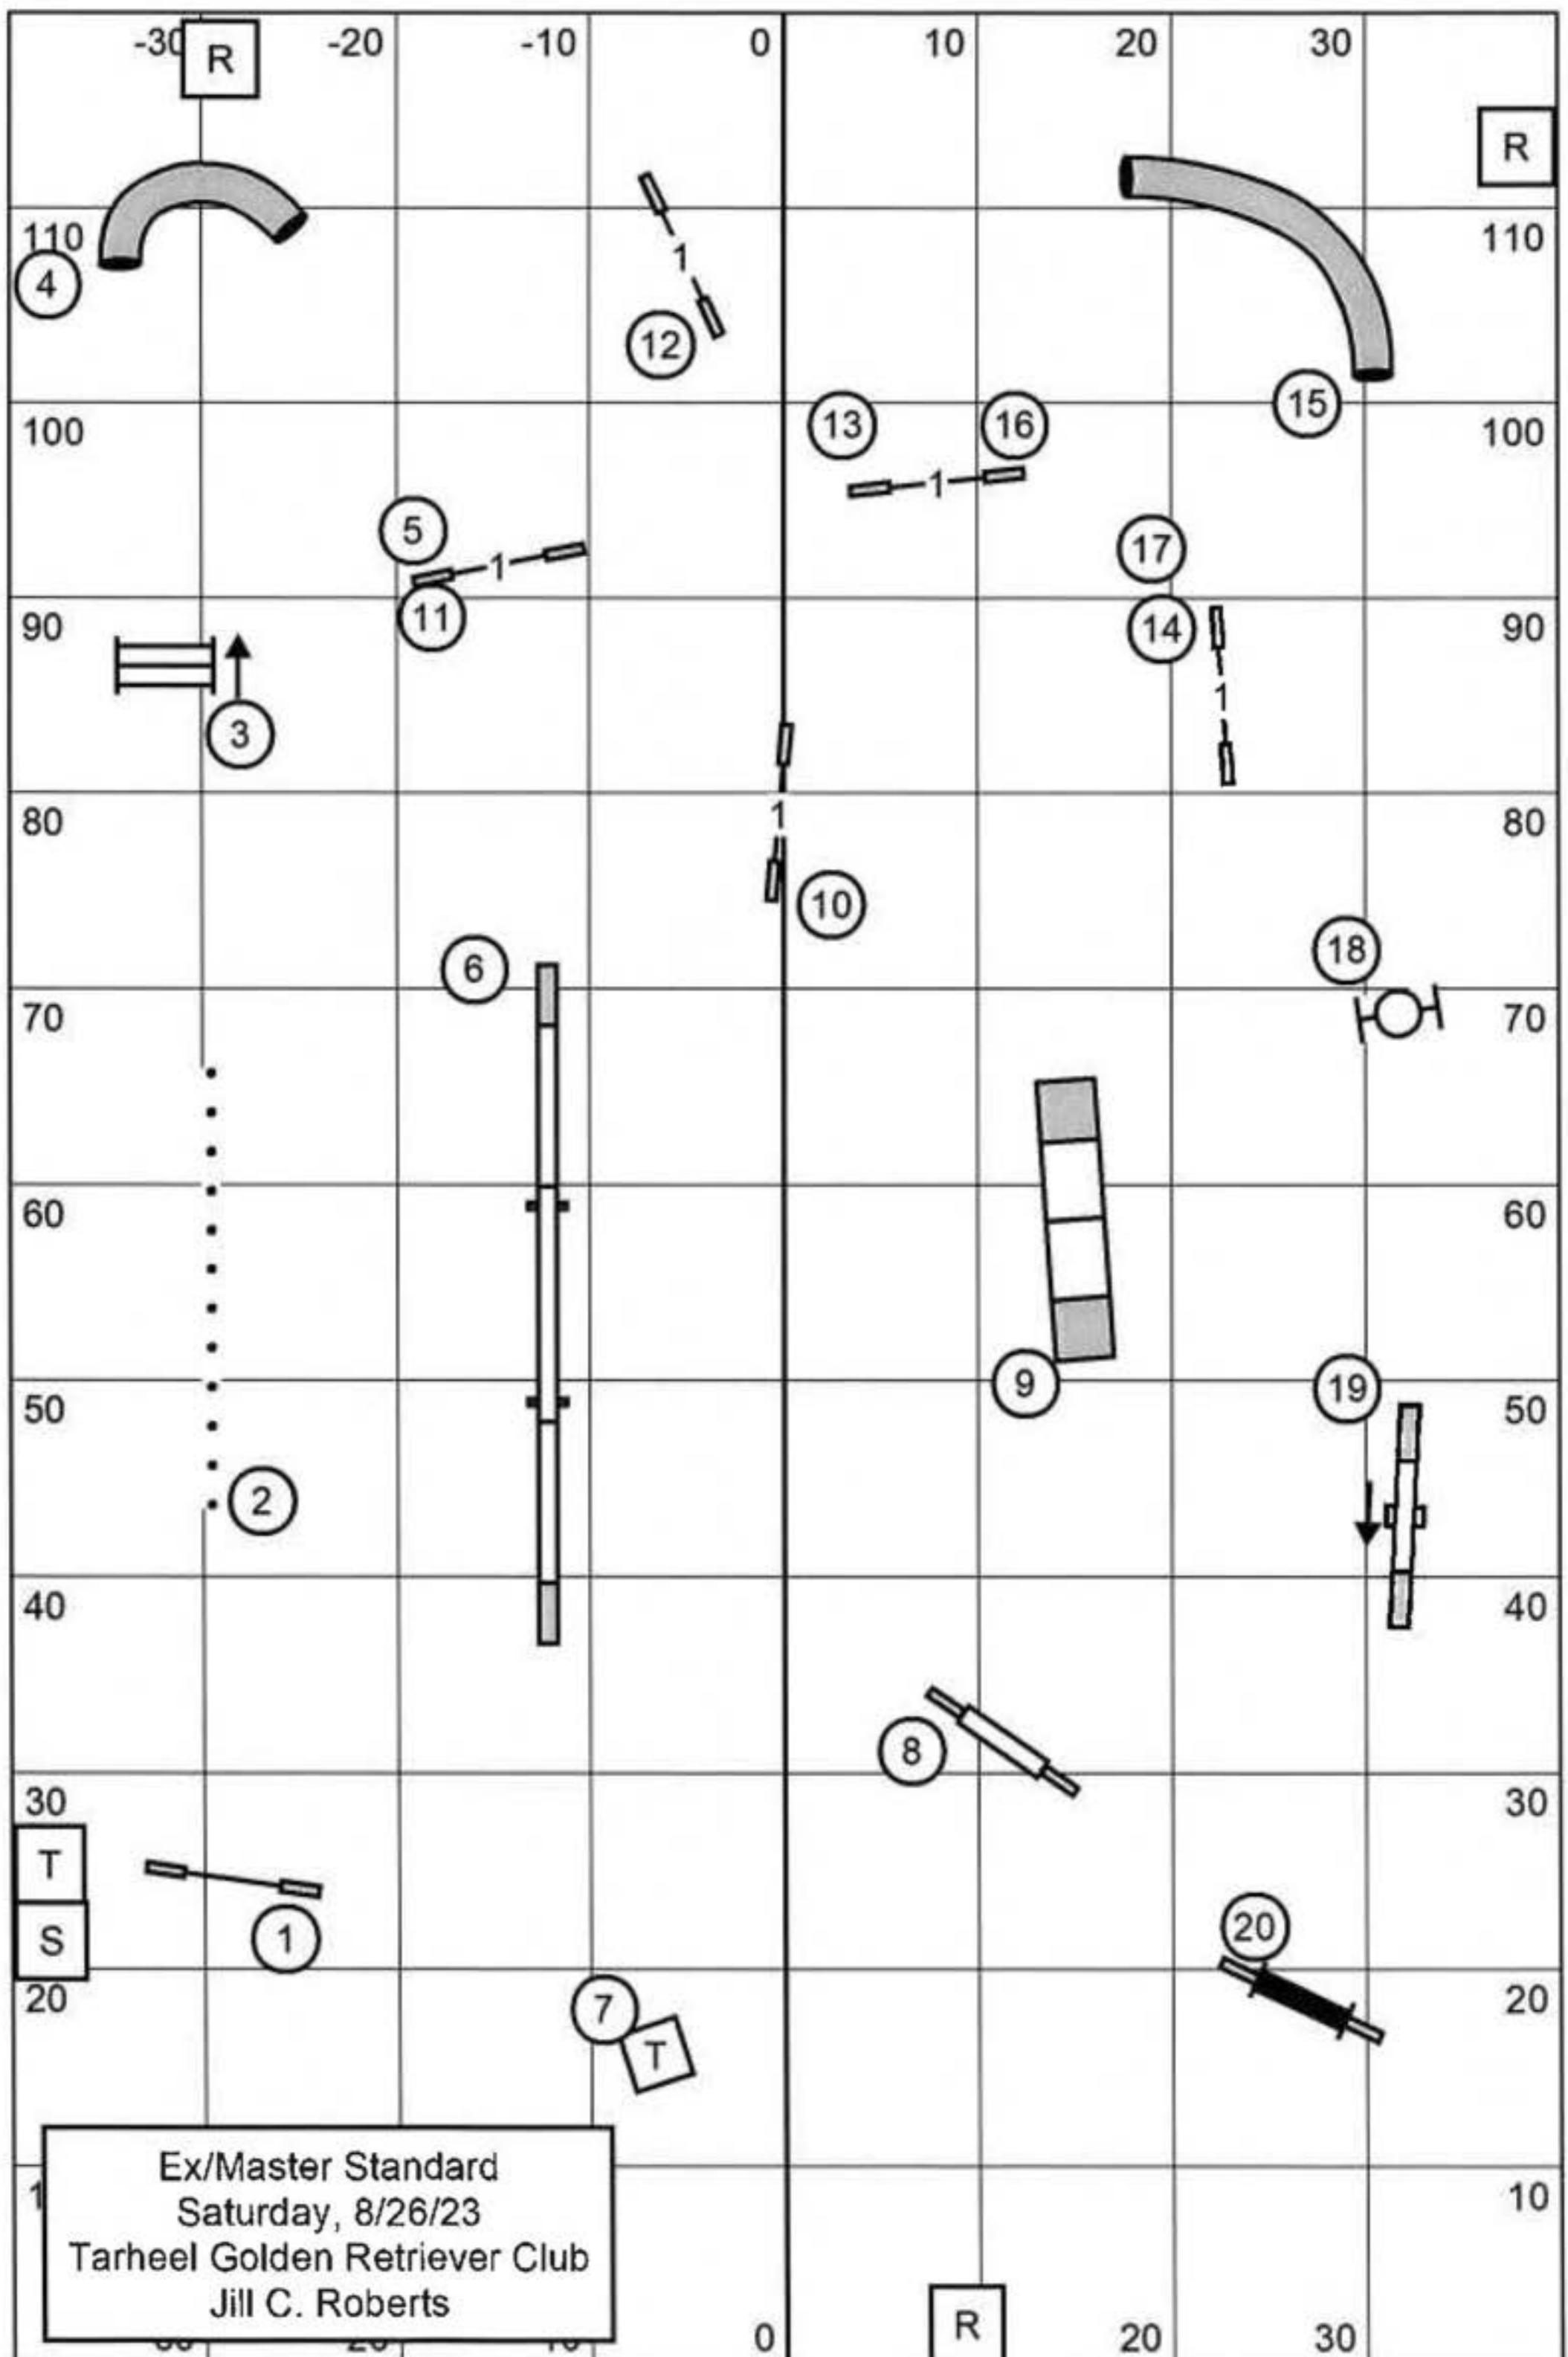

E/M Send: 4-6-dark5, solid line
 Open Send: 4-6-light5, dotted line
 Novice Send: 4-6, dashed line

FAST
 Saturday, 8/26/23
 Tarheel Golden Retriever Club
 Jill C. Roberts

Novice Standard
 Saturday, 8/26/23
 Tarheel Golden Retriever Club
 Jill C. Roberts

T
 S

R

R

Tarheel Golden Retriever Club- Rising Star Canine Ranch - 26 Aug 2023 - Agility A2 - Designed by:Zsuzsa Veres / Judged by:Jill Roberts

Path length (ft):643.5

www.smarteragility.com

Ex/Master JWW
 Saturday, 8/26/23
 Tarheel Golden Retriever Club
 Jill C. Roberts