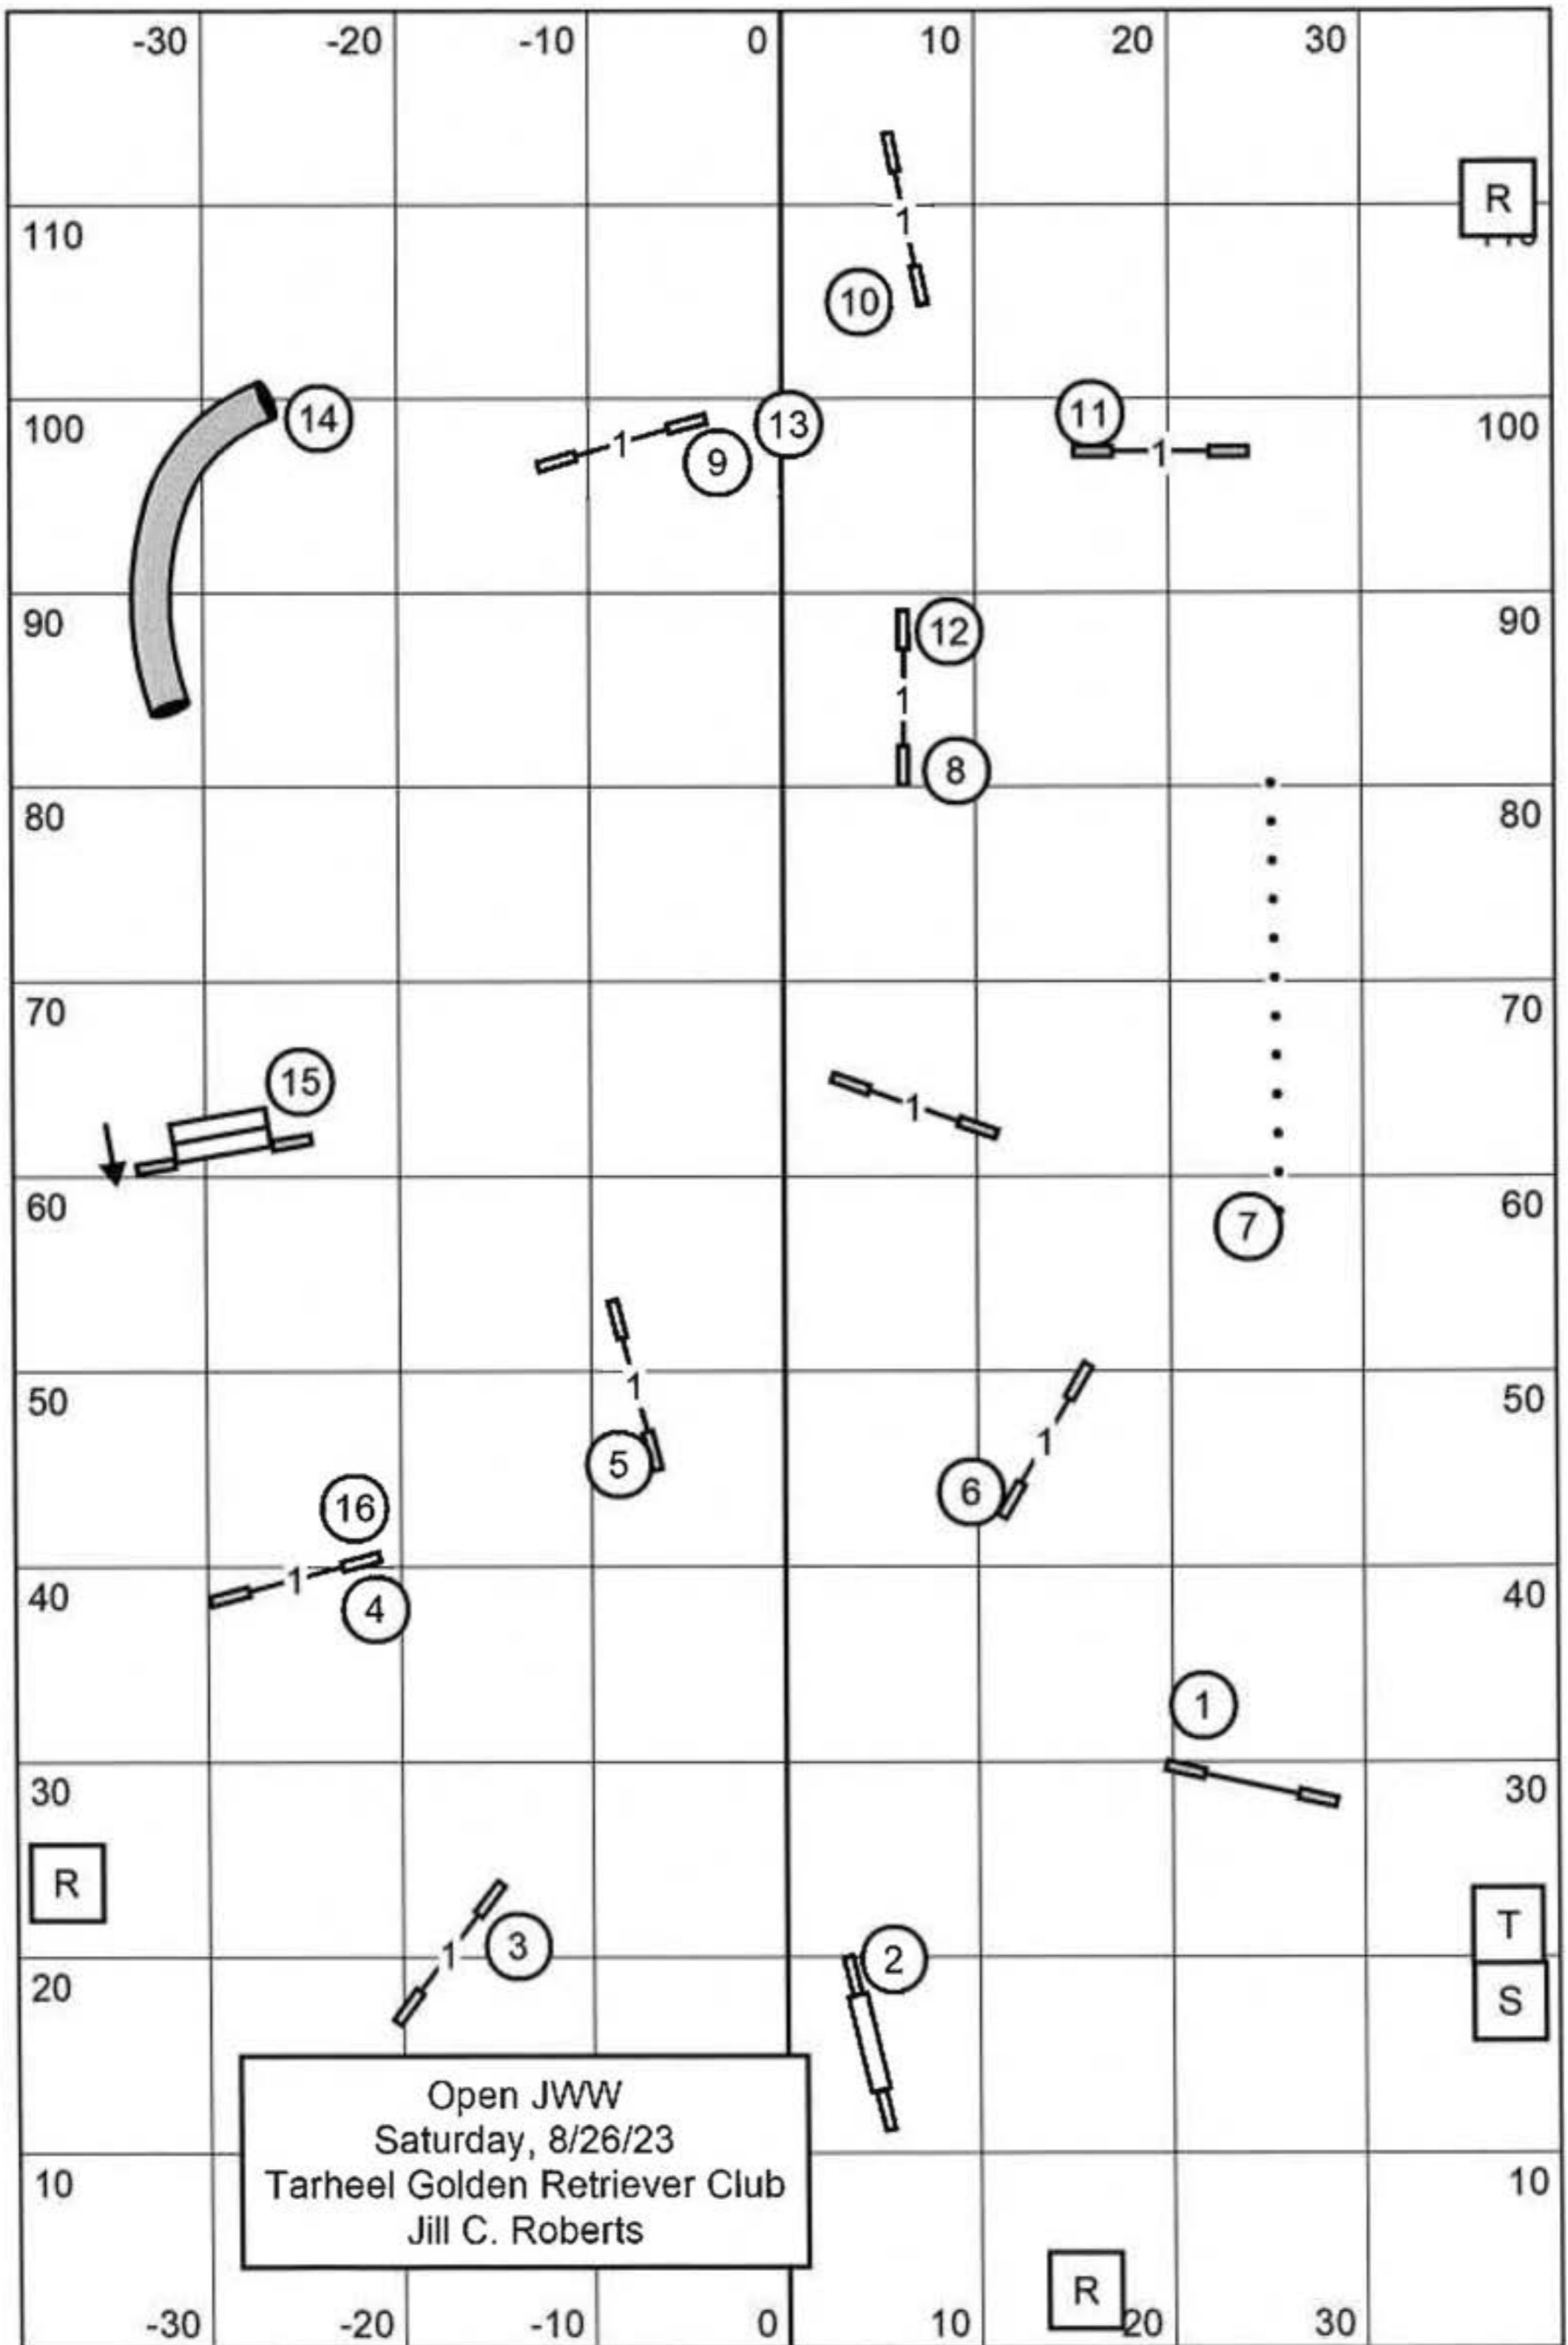

T
 S

R

R

Tarheel Golden Retriever Club- Rising Star Canine Ranch - 26 Aug 2023 - Agility A2 - Designed by:Zsuzsa Veres / Judged by:Jill Roberts

Path length (ft):643.5

www.smarteragility.com

Ex/Master JWW
 Saturday, 8/26/23
 Tarheel Golden Retriever Club
 Jill C. Roberts

-30

-20

-10

0

10

20

30

110