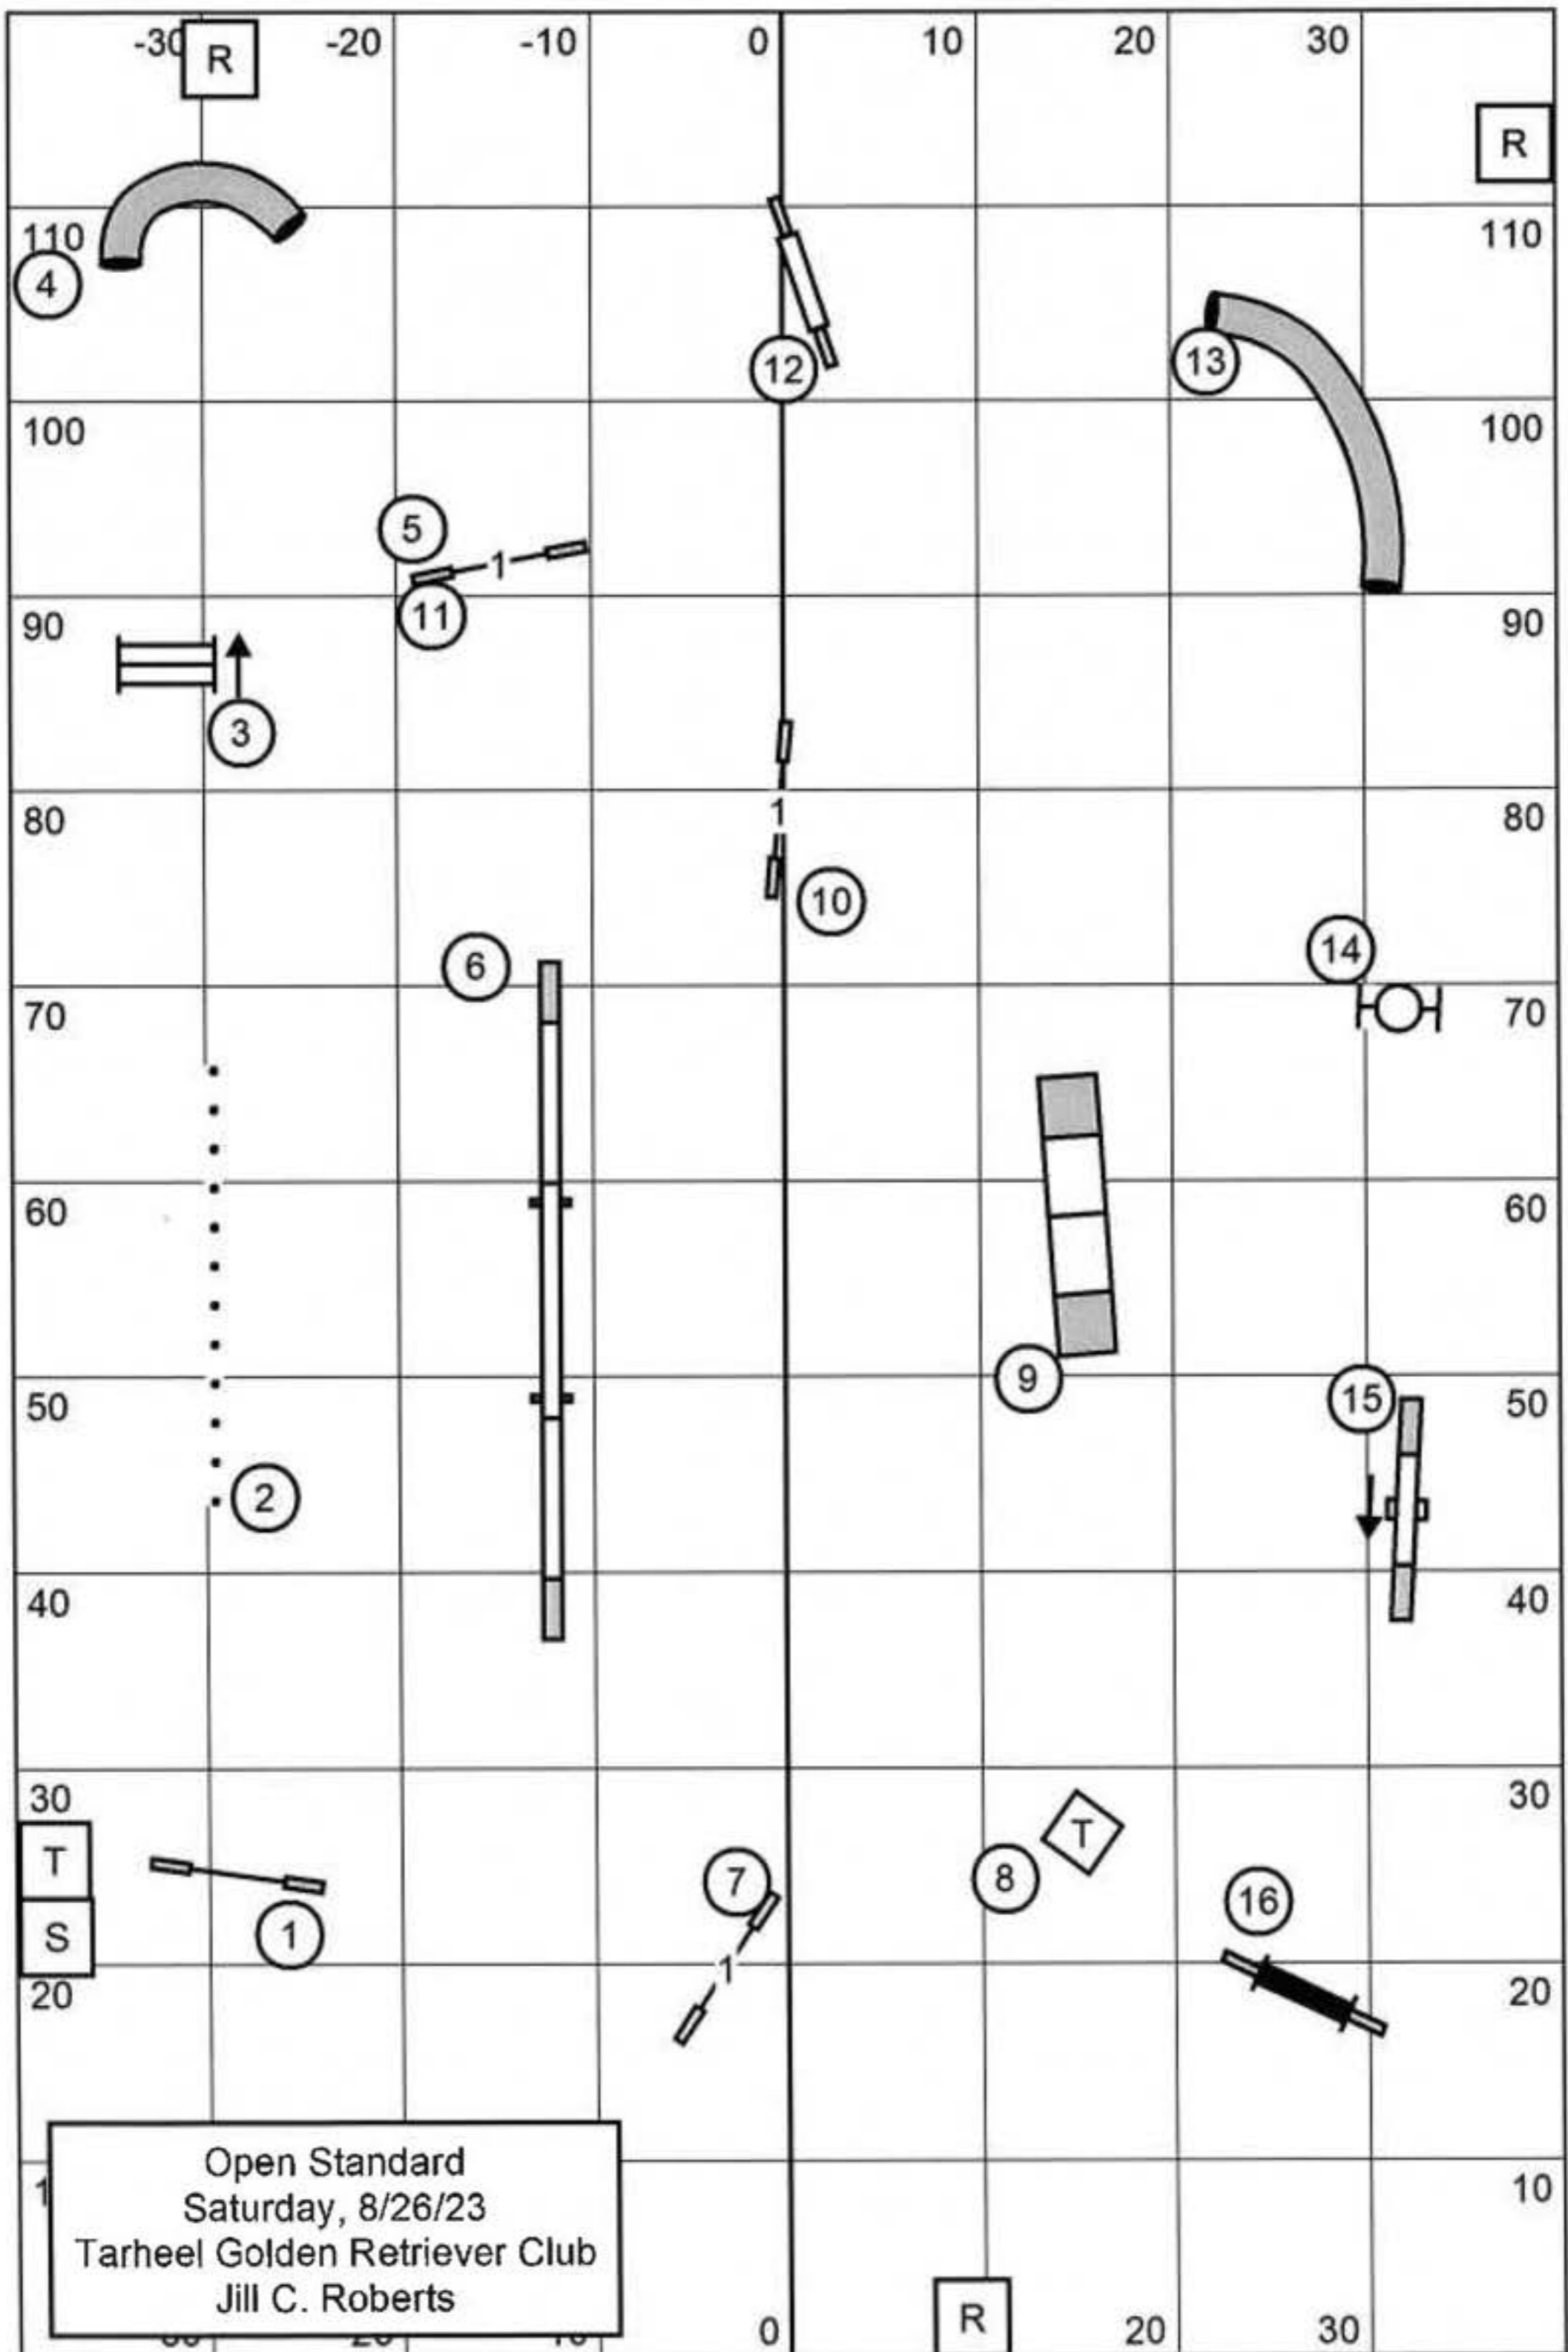

E/M Send: 4-6-dark5, solid line
 Open Send: 4-6-light5, dotted line
 Novice Send: 4-6, dashed line

FAST
 Saturday, 8/26/23
 Tarheel Golden Retriever Club
 Jill C. Roberts

Novice Standard
 Saturday, 8/26/23
 Tarheel Golden Retriever Club
 Jill C. Roberts

T
 S

R

R

Tarheel Golden Retriever Club- Rising Star Canine Ranch - 26 Aug 2023 - Agility A2 - Designed by:Zsuzsa Veres / Judged by:Jill Roberts

Path length (ft):643.5

www.smarteragility.com

Ex/Master JWW
 Saturday, 8/26/23
 Tarheel Golden Retriever Club
 Jill C. Roberts