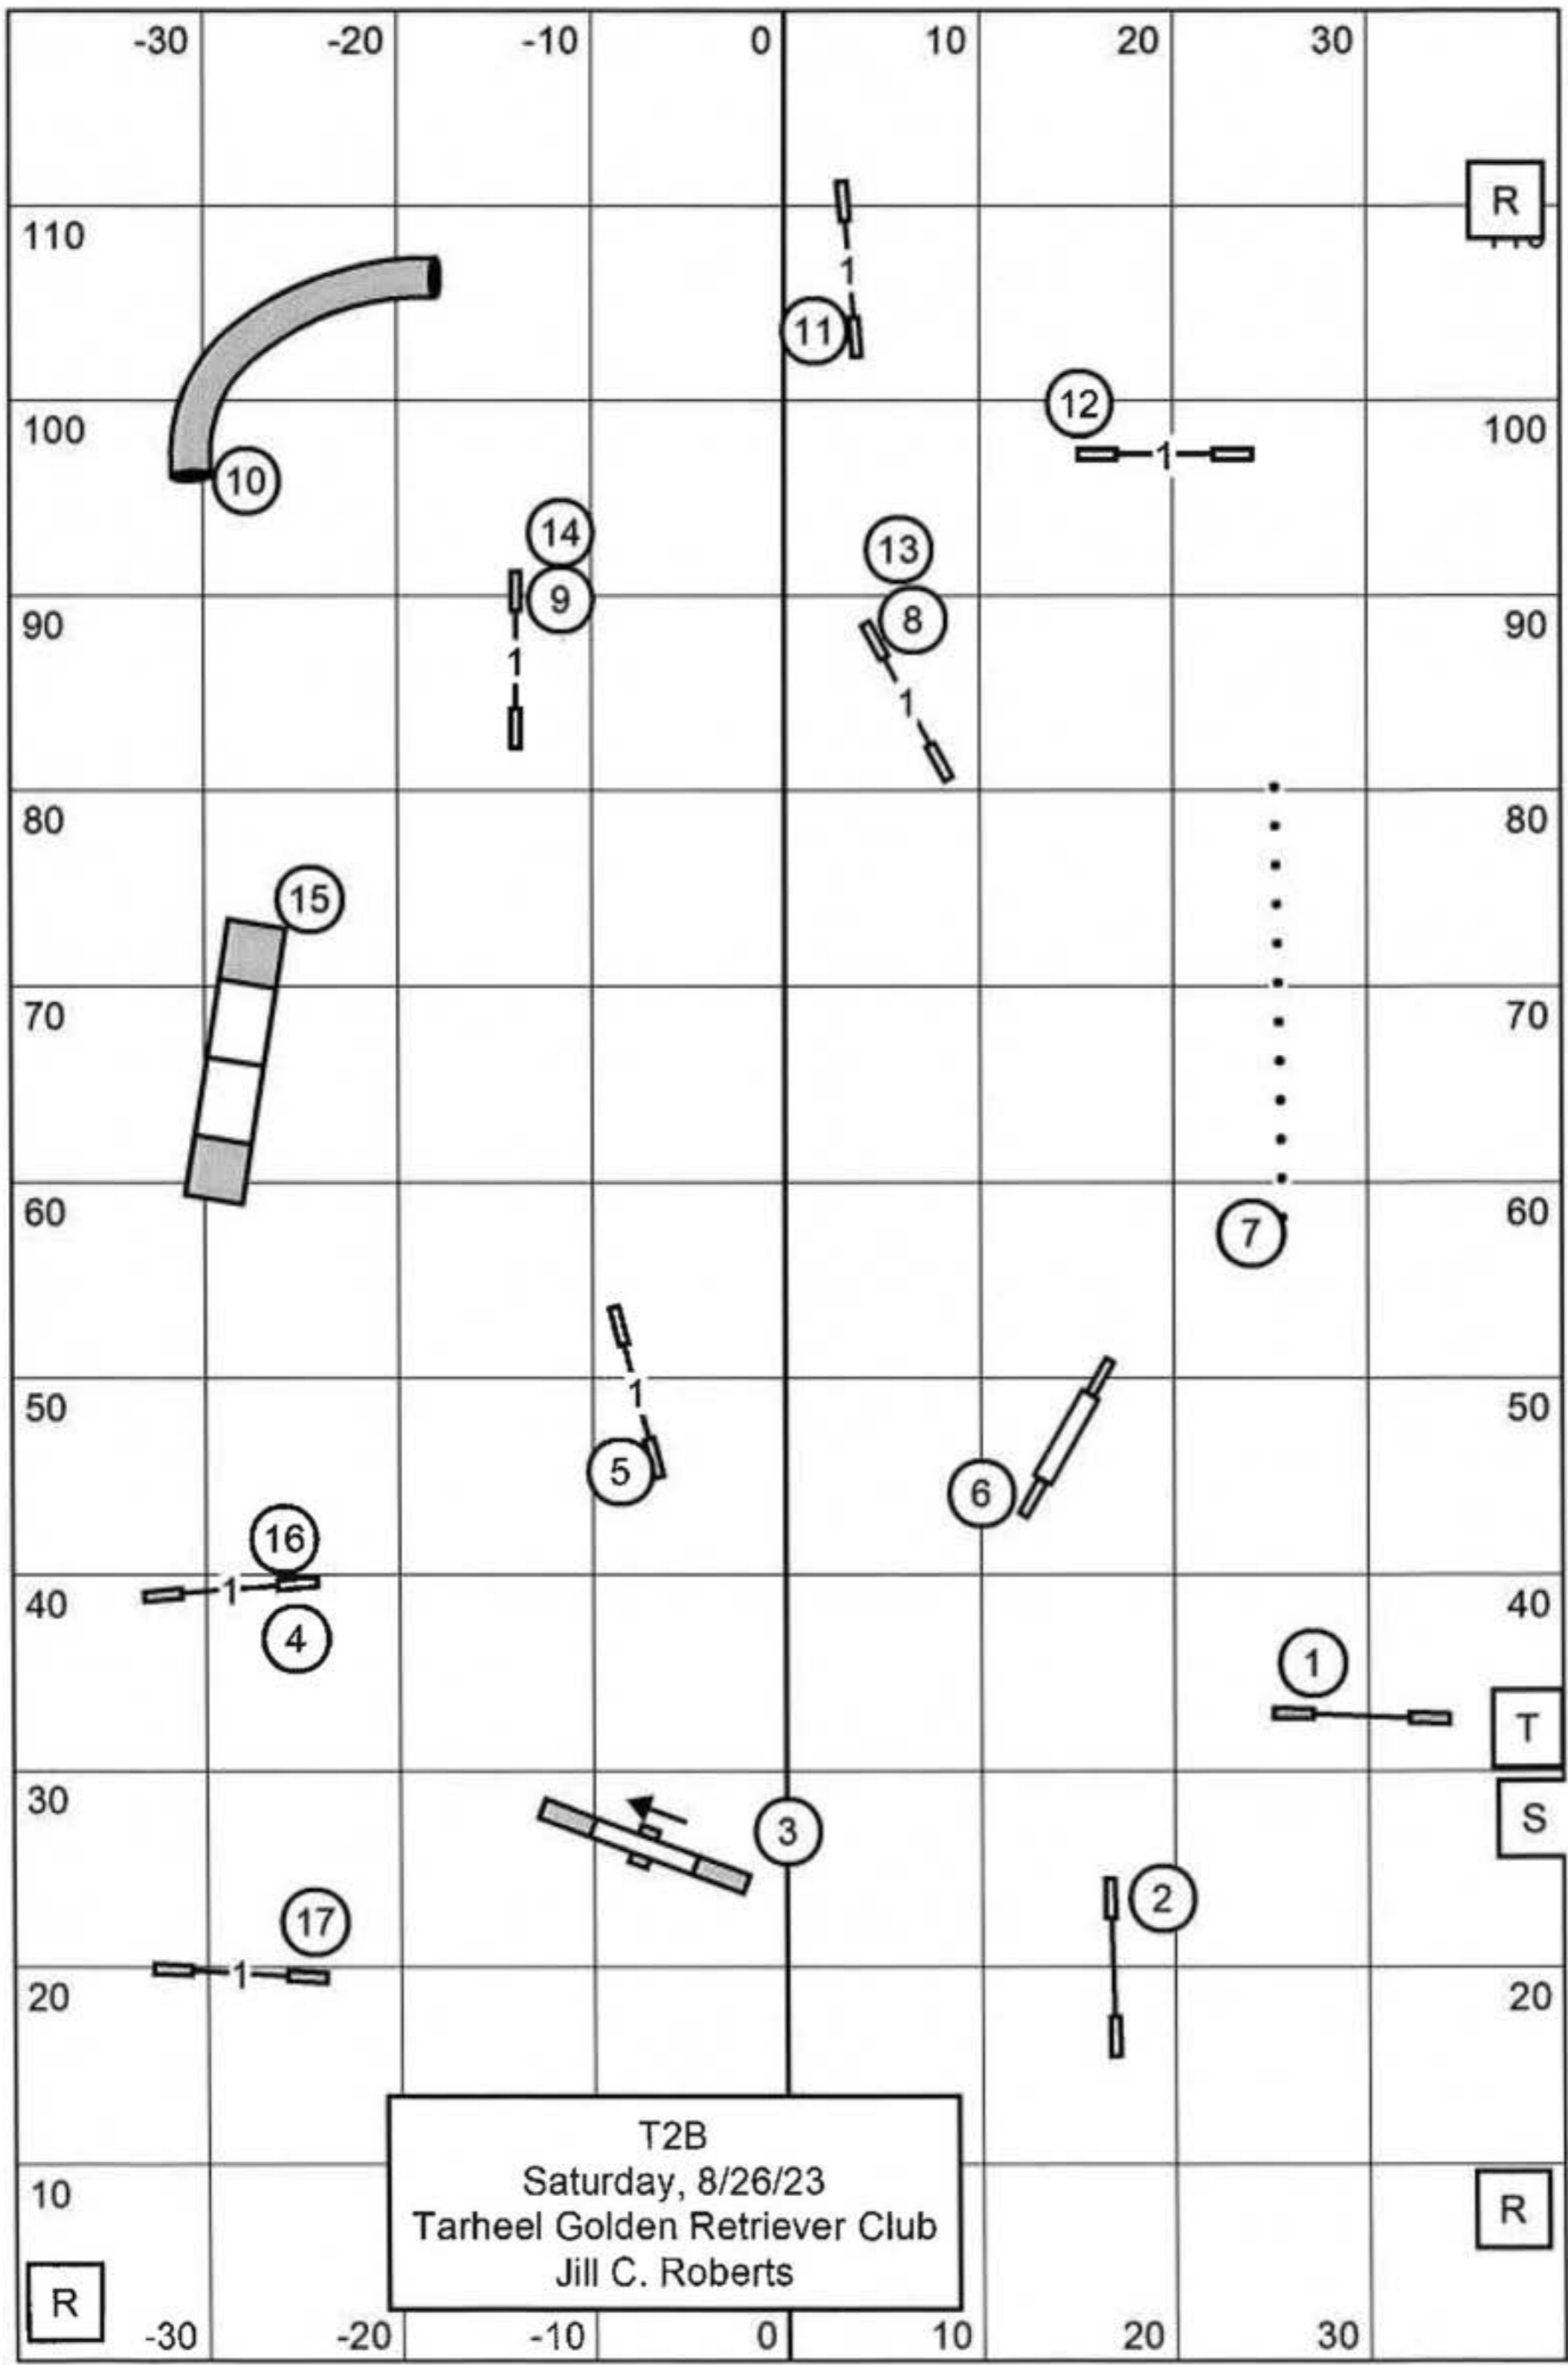

T
 S

R

R

Tarheel Golden Retriever Club- Rising Star Canine Ranch - 26 Aug 2023 - Agility A2 - Designed by:Zsuzsa Veres / Judged by:Jill Roberts

Path length (ft):643.5

www.smarteragility.com

Ex/Master JWW
 Saturday, 8/26/23
 Tarheel Golden Retriever Club
 Jill C. Roberts

-30

-20

-10

0

10

20

30

110