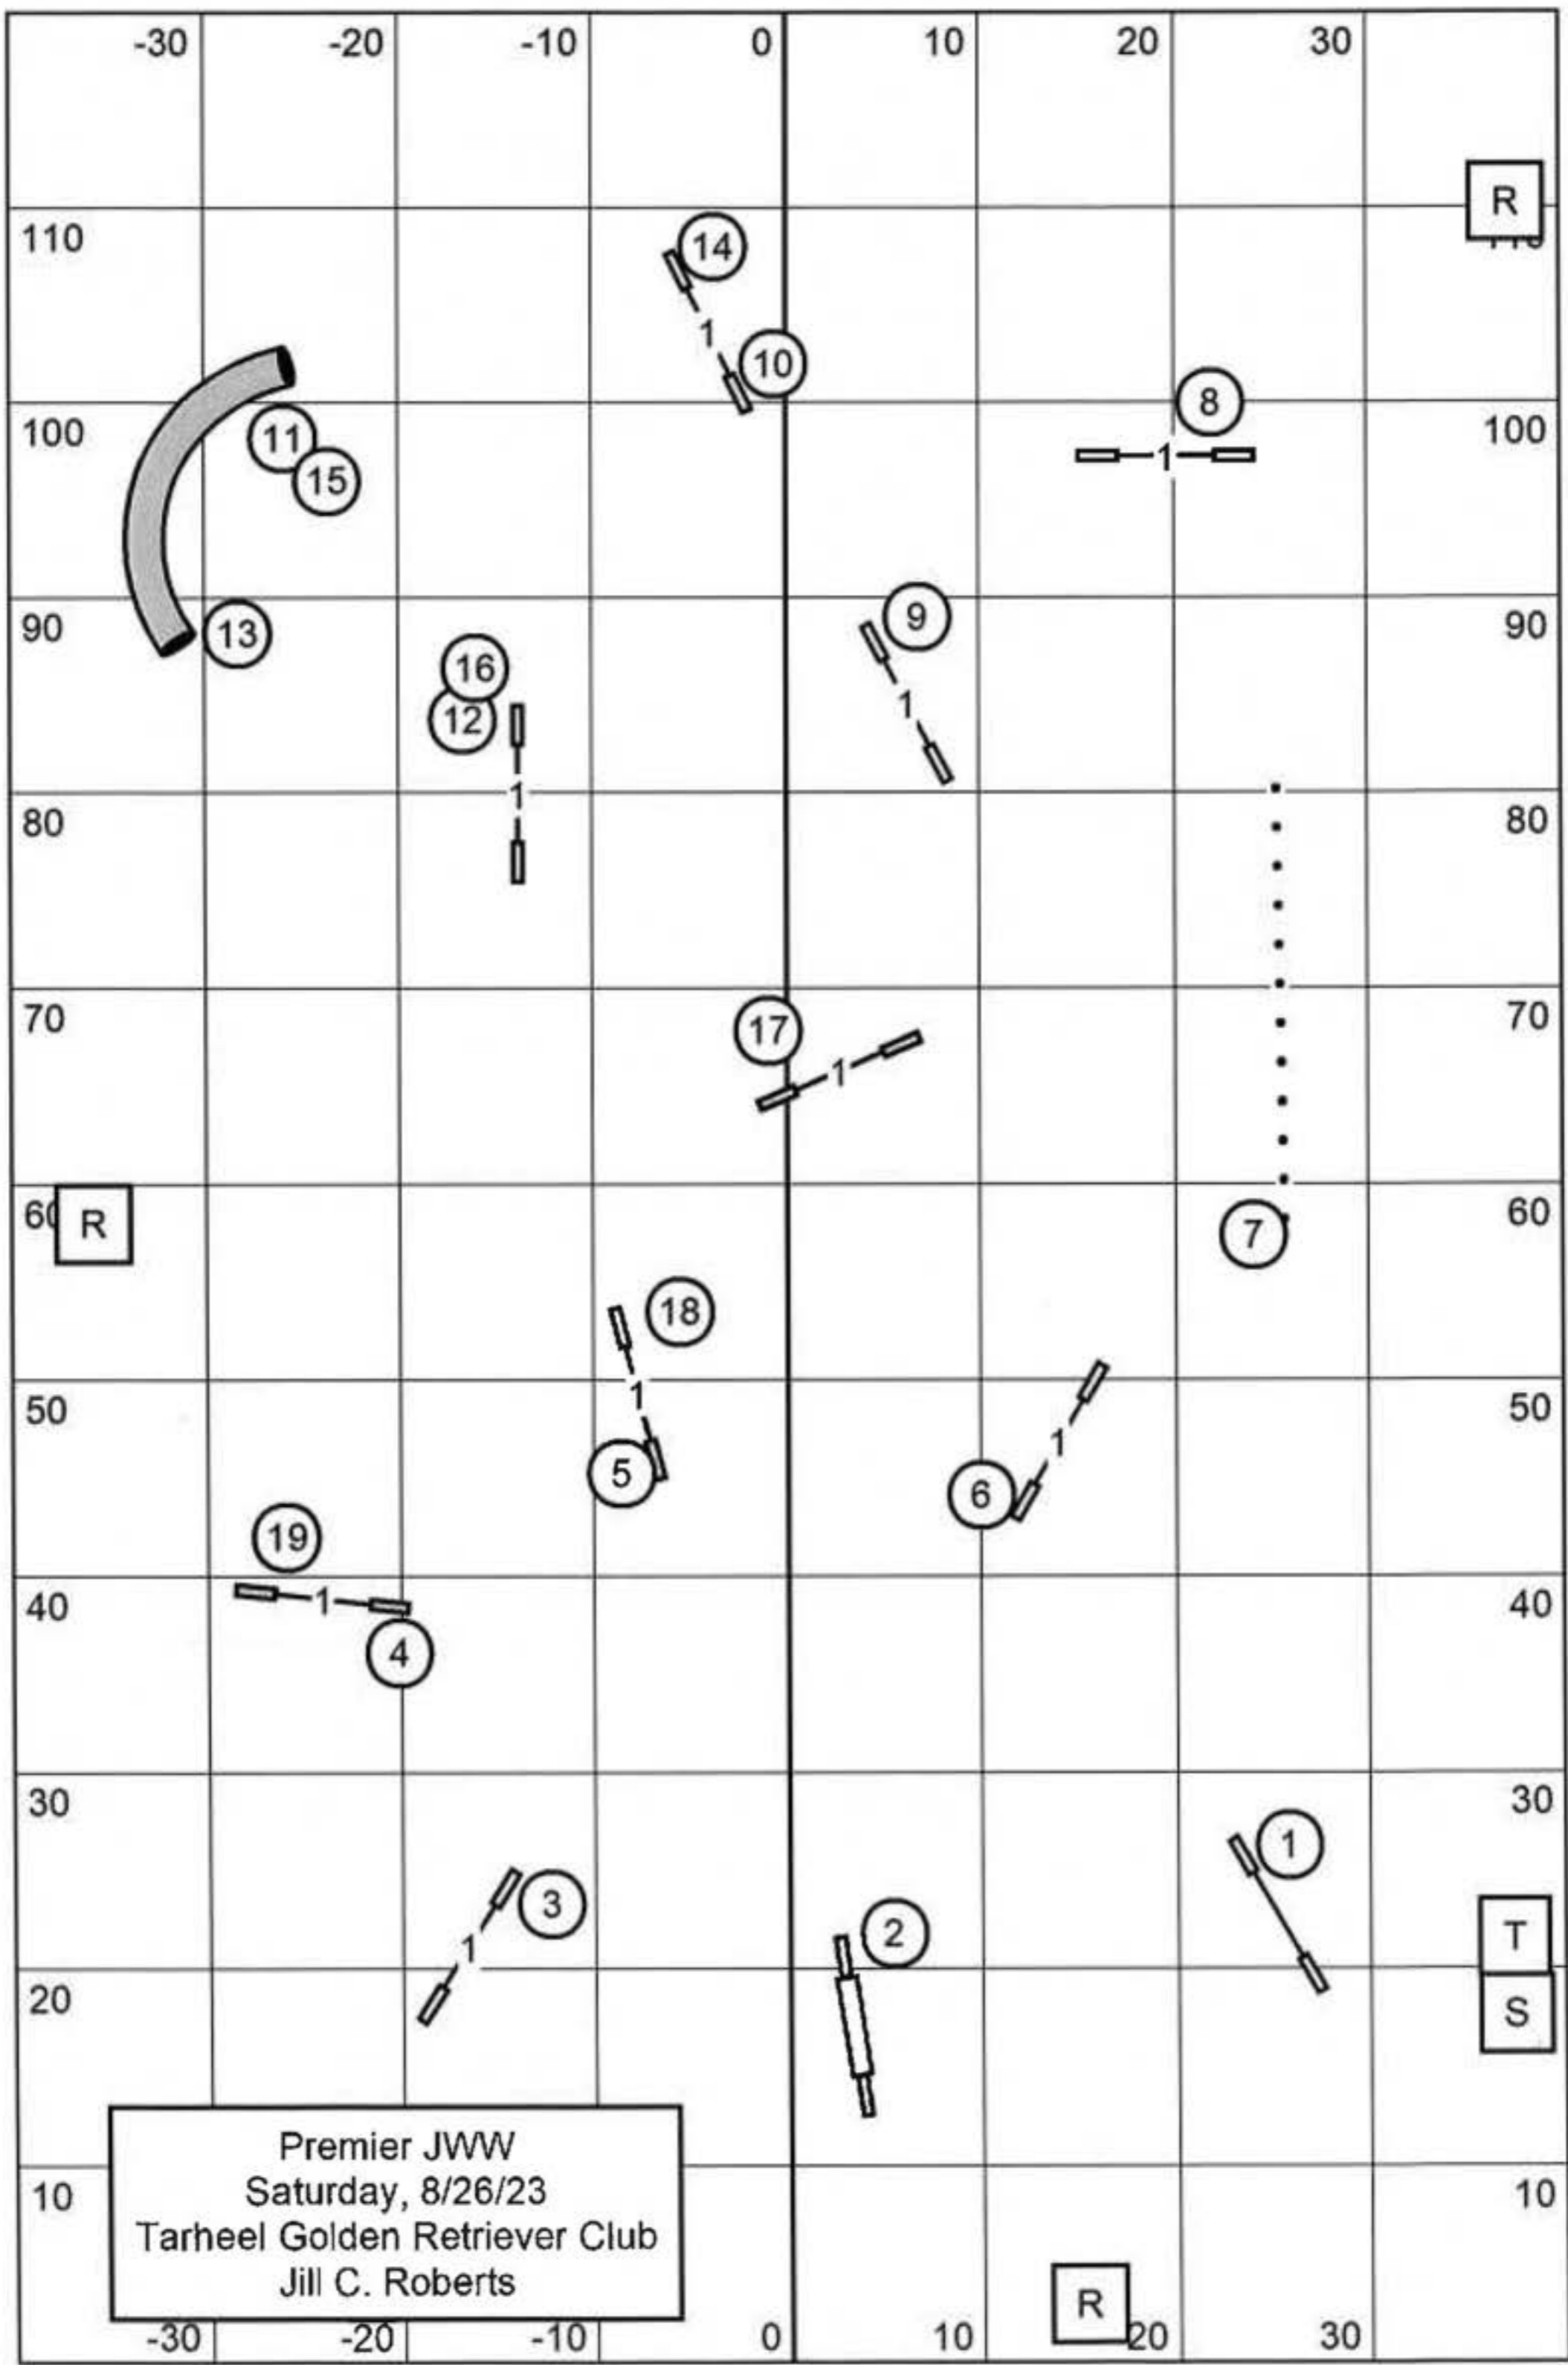

T
 S

R

R

Tarheel Golden Retriever Club- Rising Star Canine Ranch - 26 Aug 2023 - Agility A2 - Designed by:Zsuzsa Veres / Judged by:Jill Roberts

Path length (ft):643.5

www.smarteragility.com

Ex/Master JWW
 Saturday, 8/26/23
 Tarheel Golden Retriever Club
 Jill C. Roberts

-30

-20

-10

0

10

20

30

110

R

100

100

90

90

80

80

70

70

60

60

50

50

40

40

30