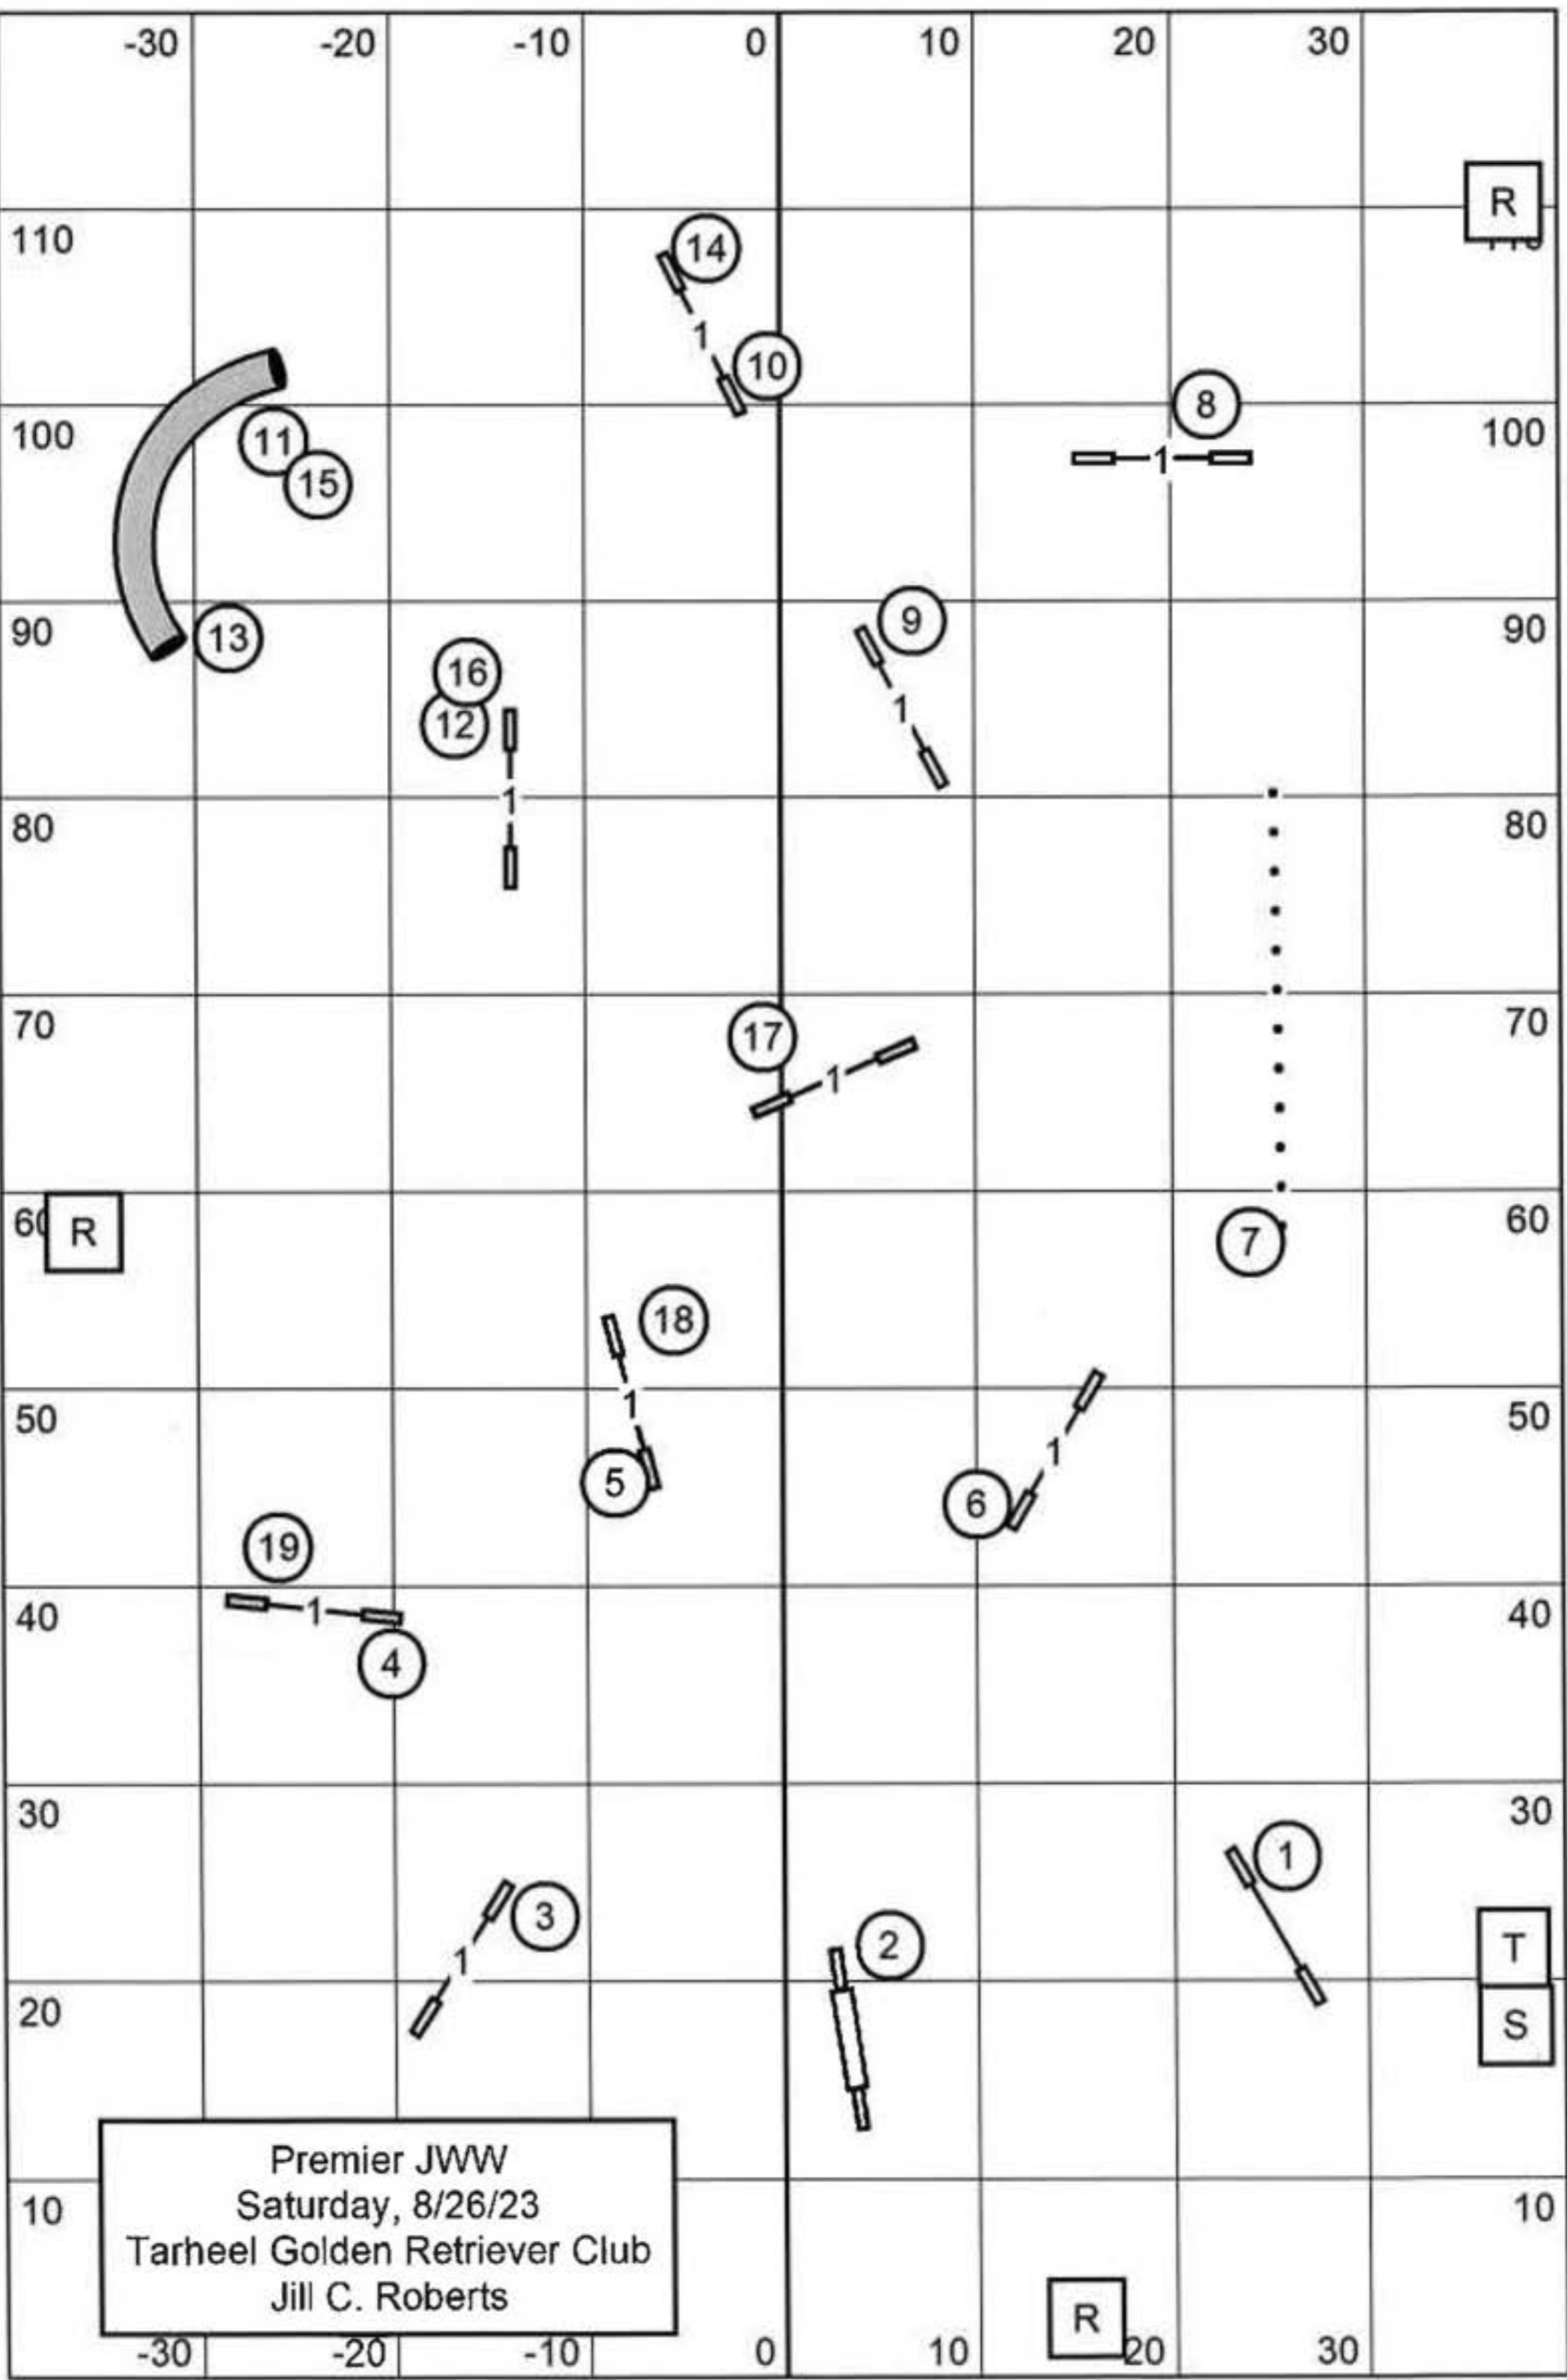

T
 S

R

R

Tarheel Golden Retriever Club- Rising Star Canine Ranch - 26 Aug 2023 - Agility A2 - Designed by:Zsuzsa Veres / Judged by:Jill Roberts

Path length (ft):643.5

www.smarteragility.com

Ex/Master JWW
 Saturday, 8/26/23
 Tarheel Golden Retriever Club
 Jill C. Roberts

-30

-20

-10

0

10

20

30

110