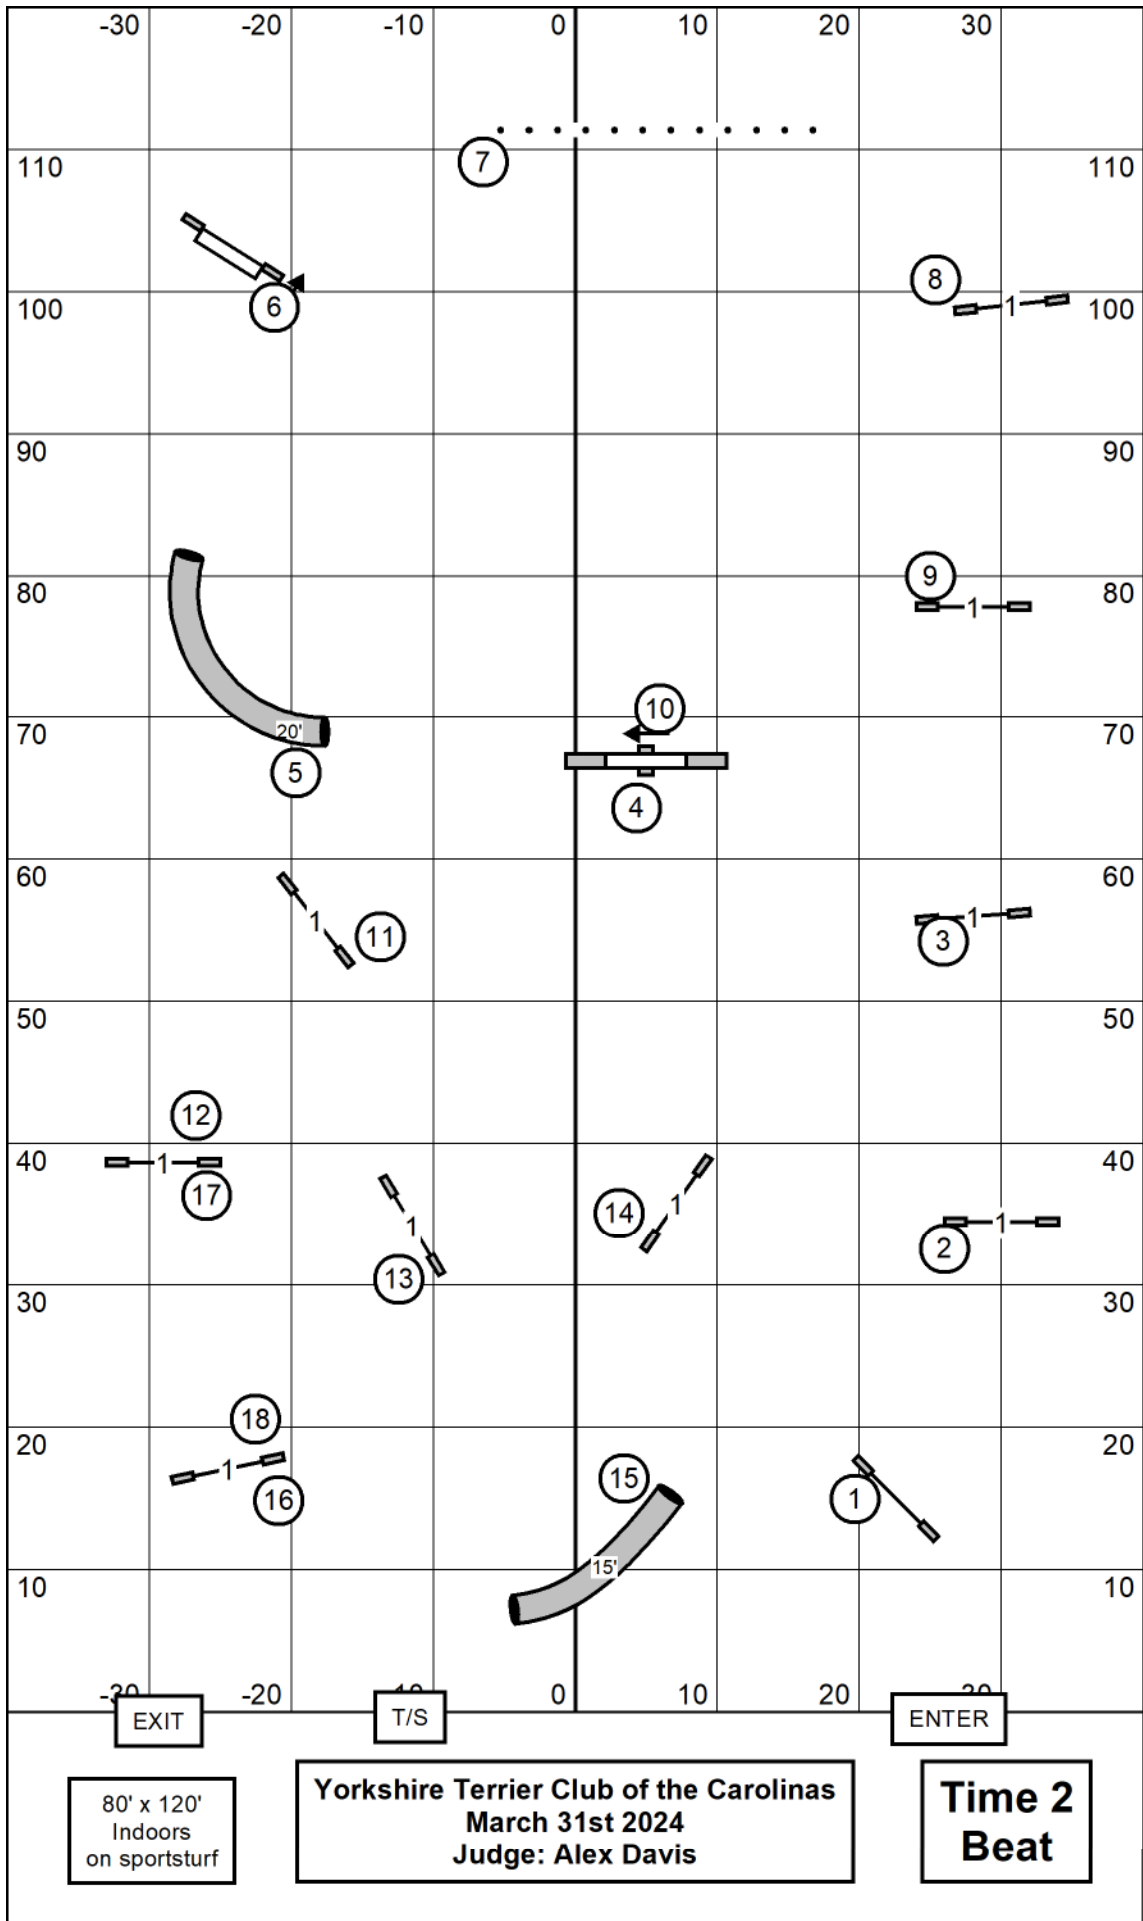

Send Bonus

Exc-Mas - Behind solid black line 6 5 4

or 5 6 4

Open 7-8 or 8-7 behind green line and then dotted Blue line

Novice - 7-8 or 8-7 behind blue dotted line

In open and novice 6,4,5 are bi-directional and you can cross the lines

ENTER

T/S

EXIT

80' x 120'
Indoors
on sportsturf

Yorkshire Terrier Club of the Carolinas
March 31st, 2024
Judge: Alex Davis

**ALL
FAST**

80' x 120'
Indoors
on sportsturf

Yorkshire Terrier Club of the Carolinas
March 31st, 2024
Judge: Alex Davis

NOVICE
STD

80' x 120'
Indoors
on sportsturf

Yorkshire Terrier Club of the Carolinas
March 31st 2024
Judge: Alex Davis

Time 2
Beat

80' x 120'
Indoors
on sportsturf

Yorkshire Terrier Club of the Carolinas
March 31st 2024
Judge: Alex Davis