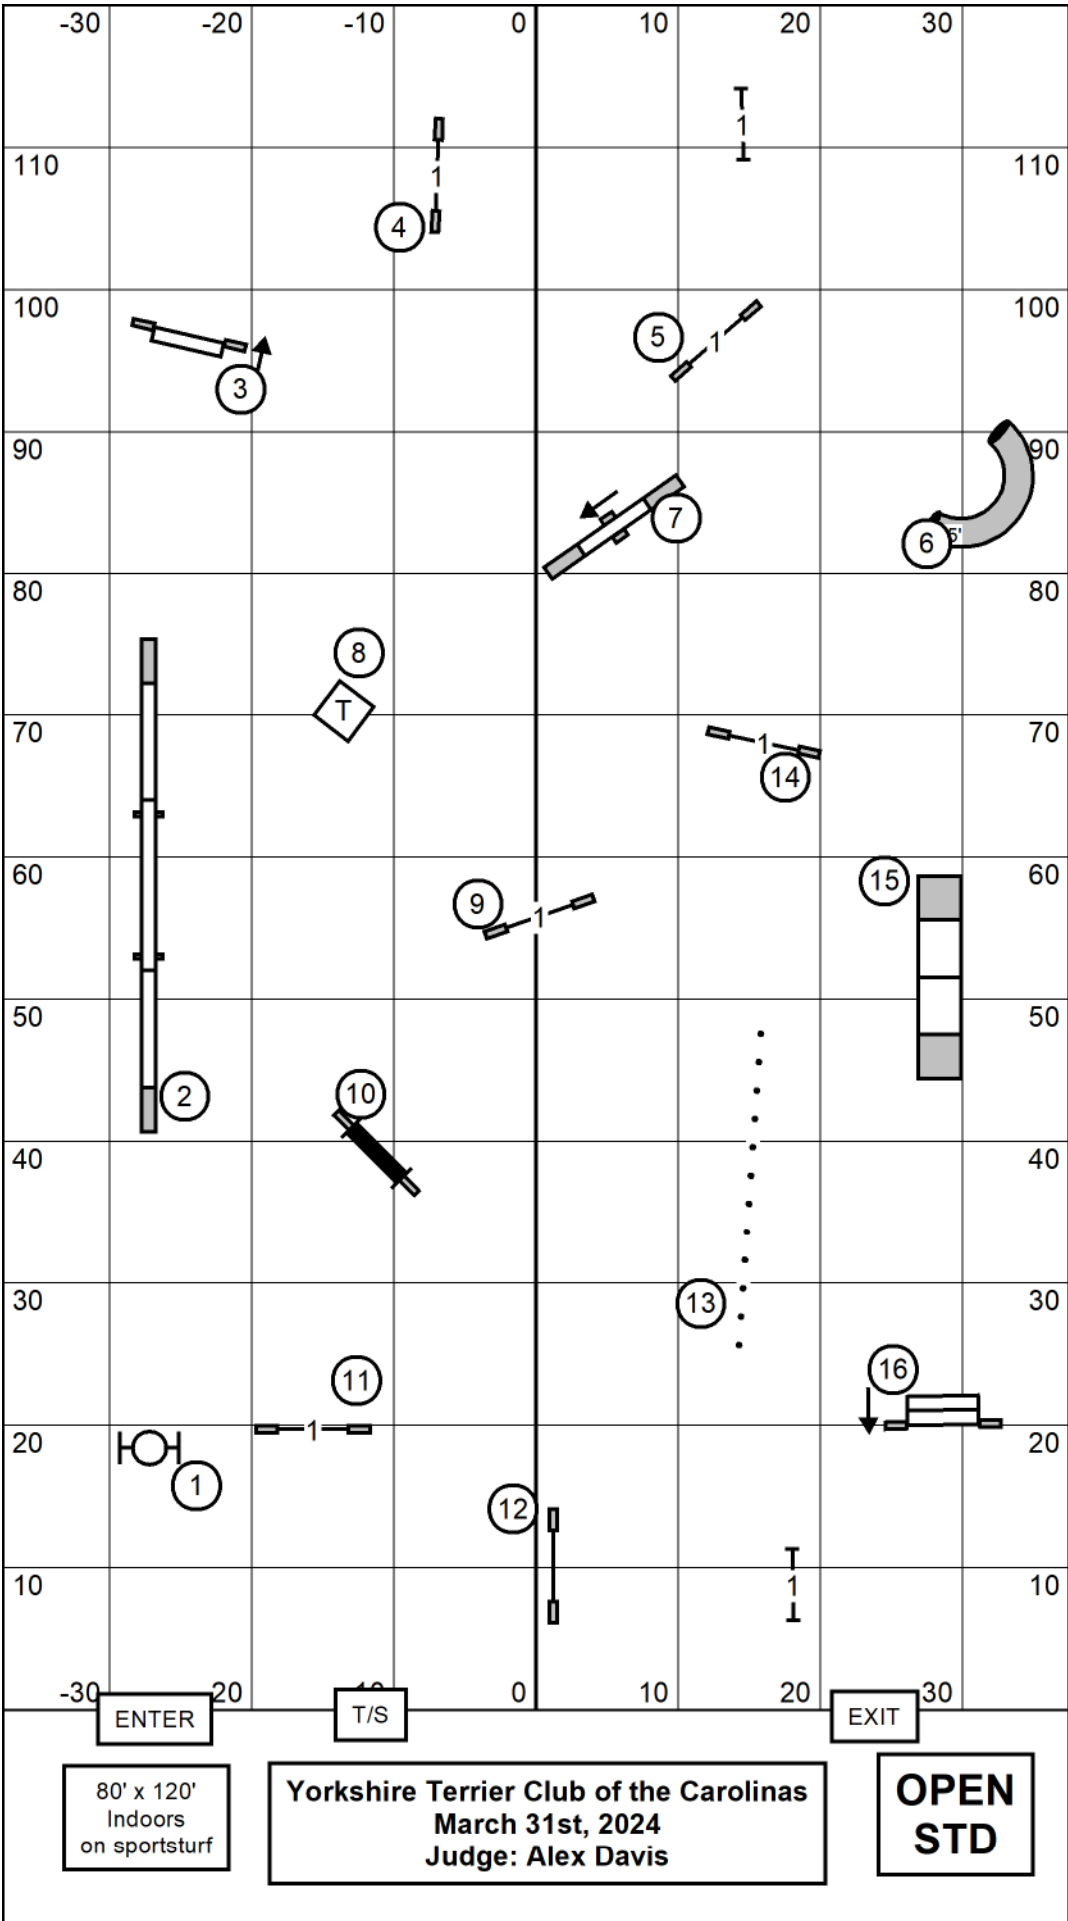

Send Bonus

Exc-Mas - Behind solid black line 6 5 4

or 5 6 4

Open 7-8 or 8-7 behind green line and then dotted Blue line

Novice - 7-8 or 8-7 behind blue dotted line

In open and novice 6,4,5 are bi-directional and you can cross the lines

ENTER

T/S

EXIT

80' x 120'
Indoors
on sportsturf

Yorkshire Terrier Club of the Carolinas
March 31st, 2024
Judge: Alex Davis

**ALL
FAST**

80' x 120'
Indoors
on sportsturf

Yorkshire Terrier Club of the Carolinas
March 31st, 2024
Judge: Alex Davis

NOVICE
STD

80' x 120'
Indoors
on sportsturf

Yorkshire Terrier Club of the Carolinas
March 31st 2024
Judge: Alex Davis

Time 2
Beat

80' x 120'
Indoors
on sportsturf

Yorkshire Terrier Club of the Carolinas
March 31st 2024
Judge: Alex Davis