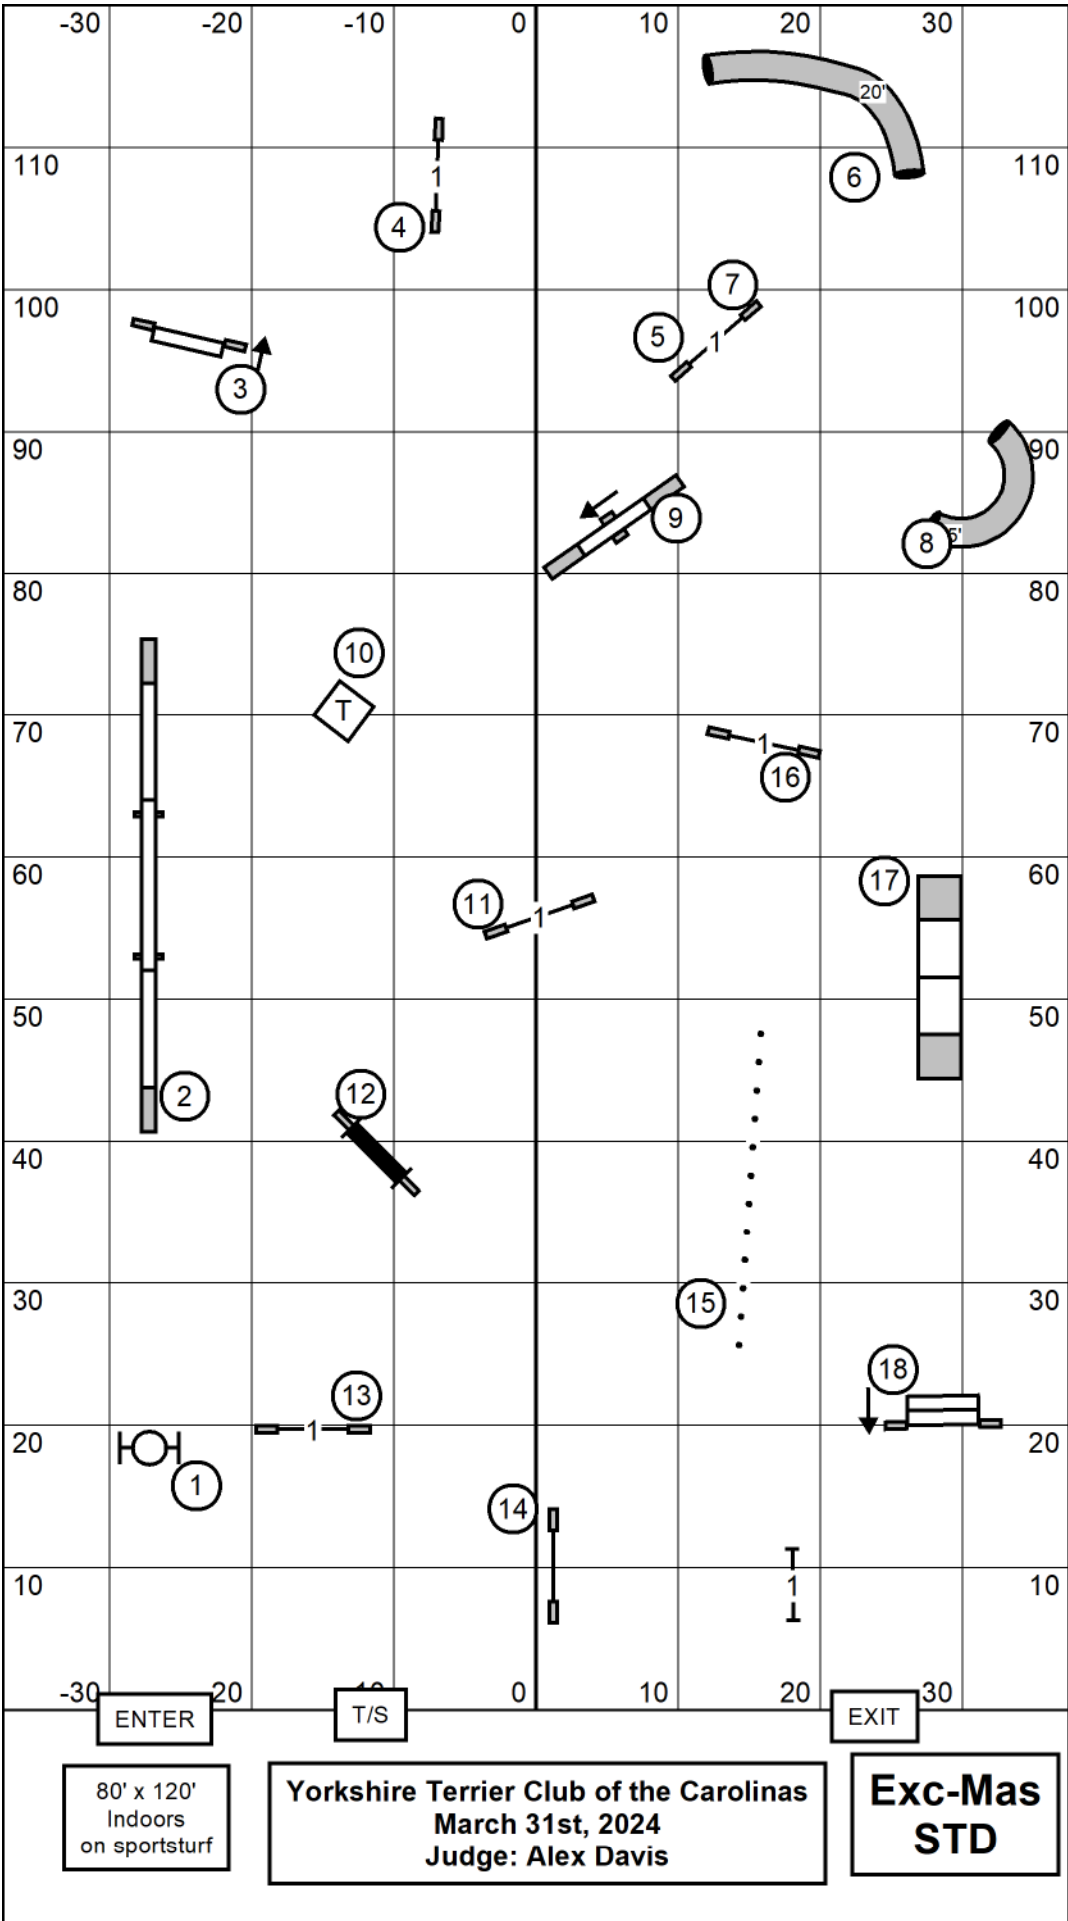

Send Bonus

Exc-Mas - Behind solid black line 6 5 4

or 5 6 4

Open 7-8 or 8-7 behind green line and then dotted Blue line

Novice - 7-8 or 8-7 behind blue dotted line

In open and novice 6,4,5 are bi-directional and you can cross the lines

ENTER

T/S

EXIT

80' x 120'
Indoors
on sportsturf

Yorkshire Terrier Club of the Carolinas
March 31st, 2024
Judge: Alex Davis

**ALL
FAST**

80' x 120'
Indoors
on sportsturf

Yorkshire Terrier Club of the Carolinas
March 31st, 2024
Judge: Alex Davis

NOVICE
STD

80' x 120'
Indoors
on sportsturf

Yorkshire Terrier Club of the Carolinas
March 31st 2024
Judge: Alex Davis

Time 2
Beat

80' x 120'
Indoors
on sportsturf

Yorkshire Terrier Club of the Carolinas
March 31st 2024
Judge: Alex Davis