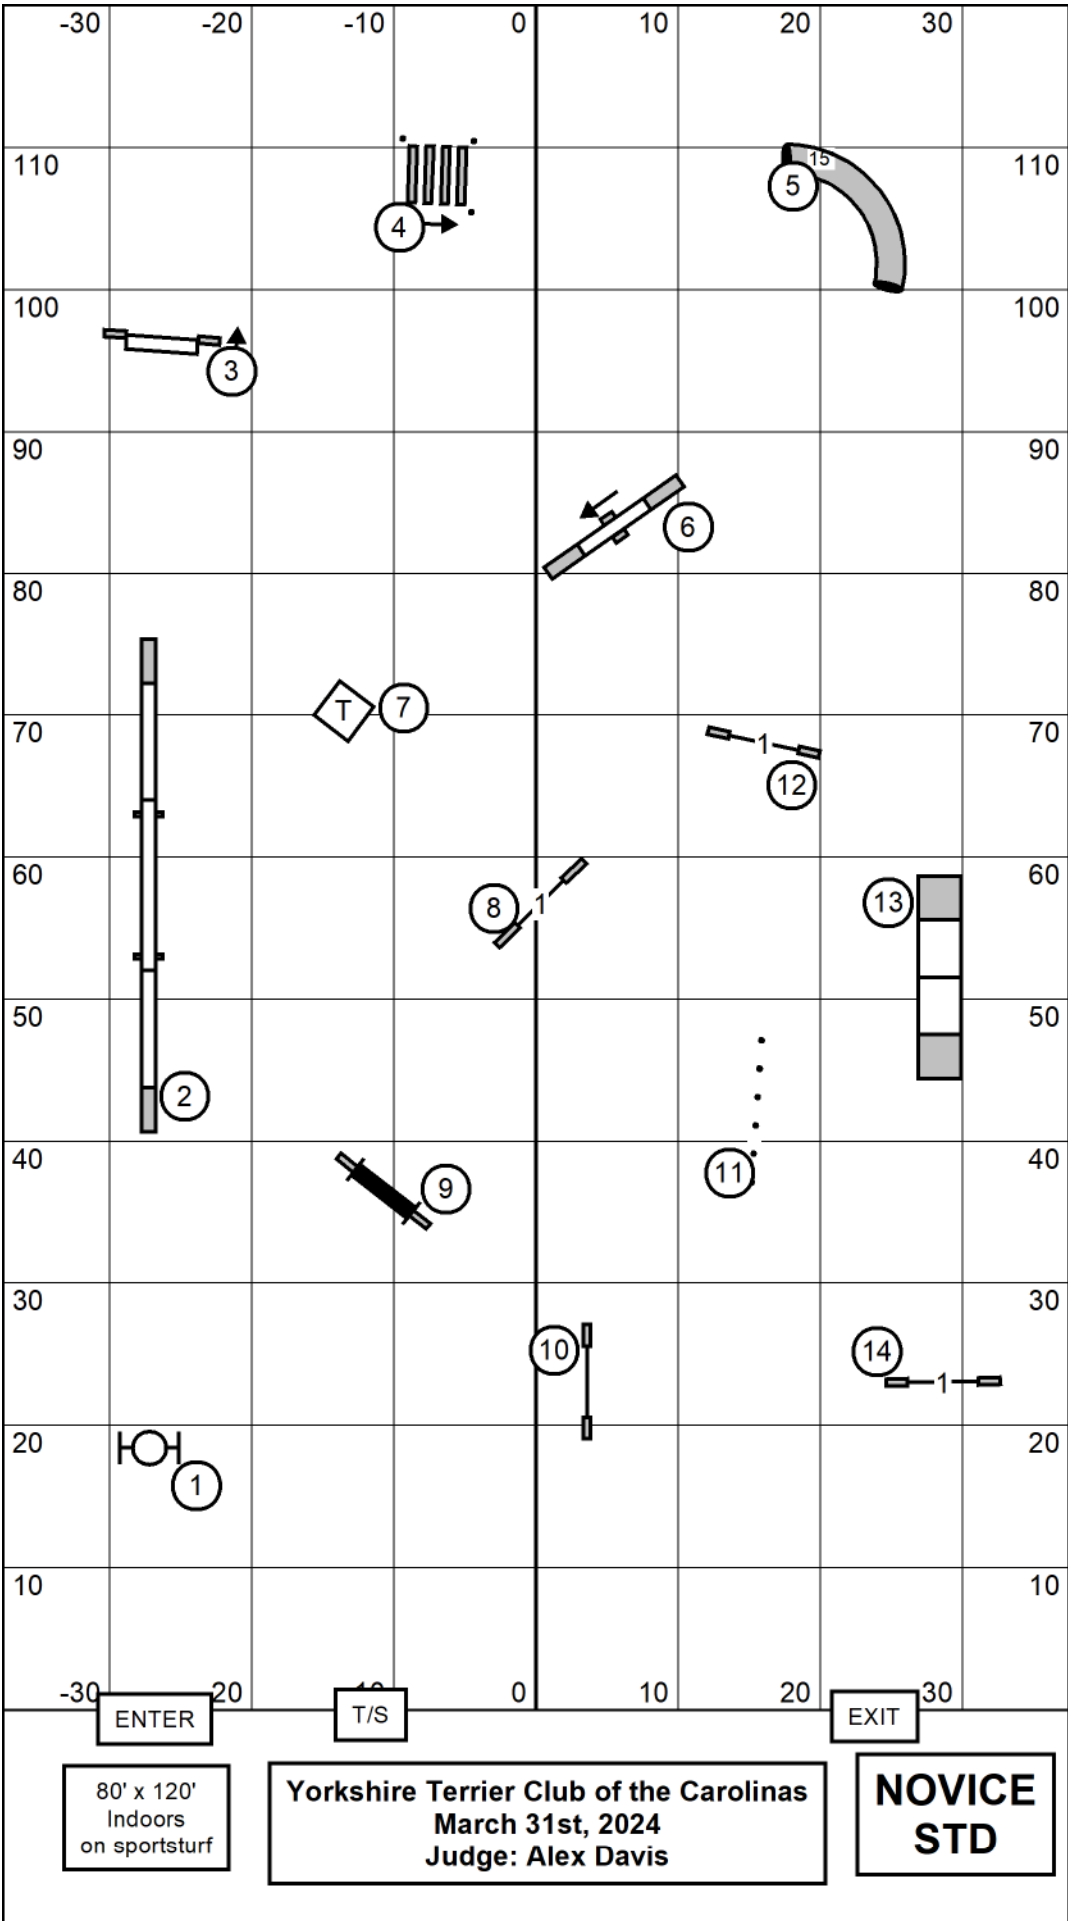

Send Bonus

Exc-Mas - Behind solid black line 6 5 4

or 5 6 4

Open 7-8 or 8-7 behind green line and then dotted Blue line

Novice - 7-8 or 8-7 behind blue dotted line

In open and novice 6,4,5 are bi-directional and you can cross the lines

ENTER

T/S

EXIT

80' x 120'
Indoors
on sportsturf

Yorkshire Terrier Club of the Carolinas
March 31st, 2024
Judge: Alex Davis

**ALL
FAST**

80' x 120'
Indoors
on sportsturf

Yorkshire Terrier Club of the Carolinas
March 31st, 2024
Judge: Alex Davis

NOVICE
STD

80' x 120'
Indoors
on sportsturf

Yorkshire Terrier Club of the Carolinas
March 31st 2024
Judge: Alex Davis

Time 2
Beat

80' x 120'
Indoors
on sportsturf

Yorkshire Terrier Club of the Carolinas
March 31st 2024
Judge: Alex Davis