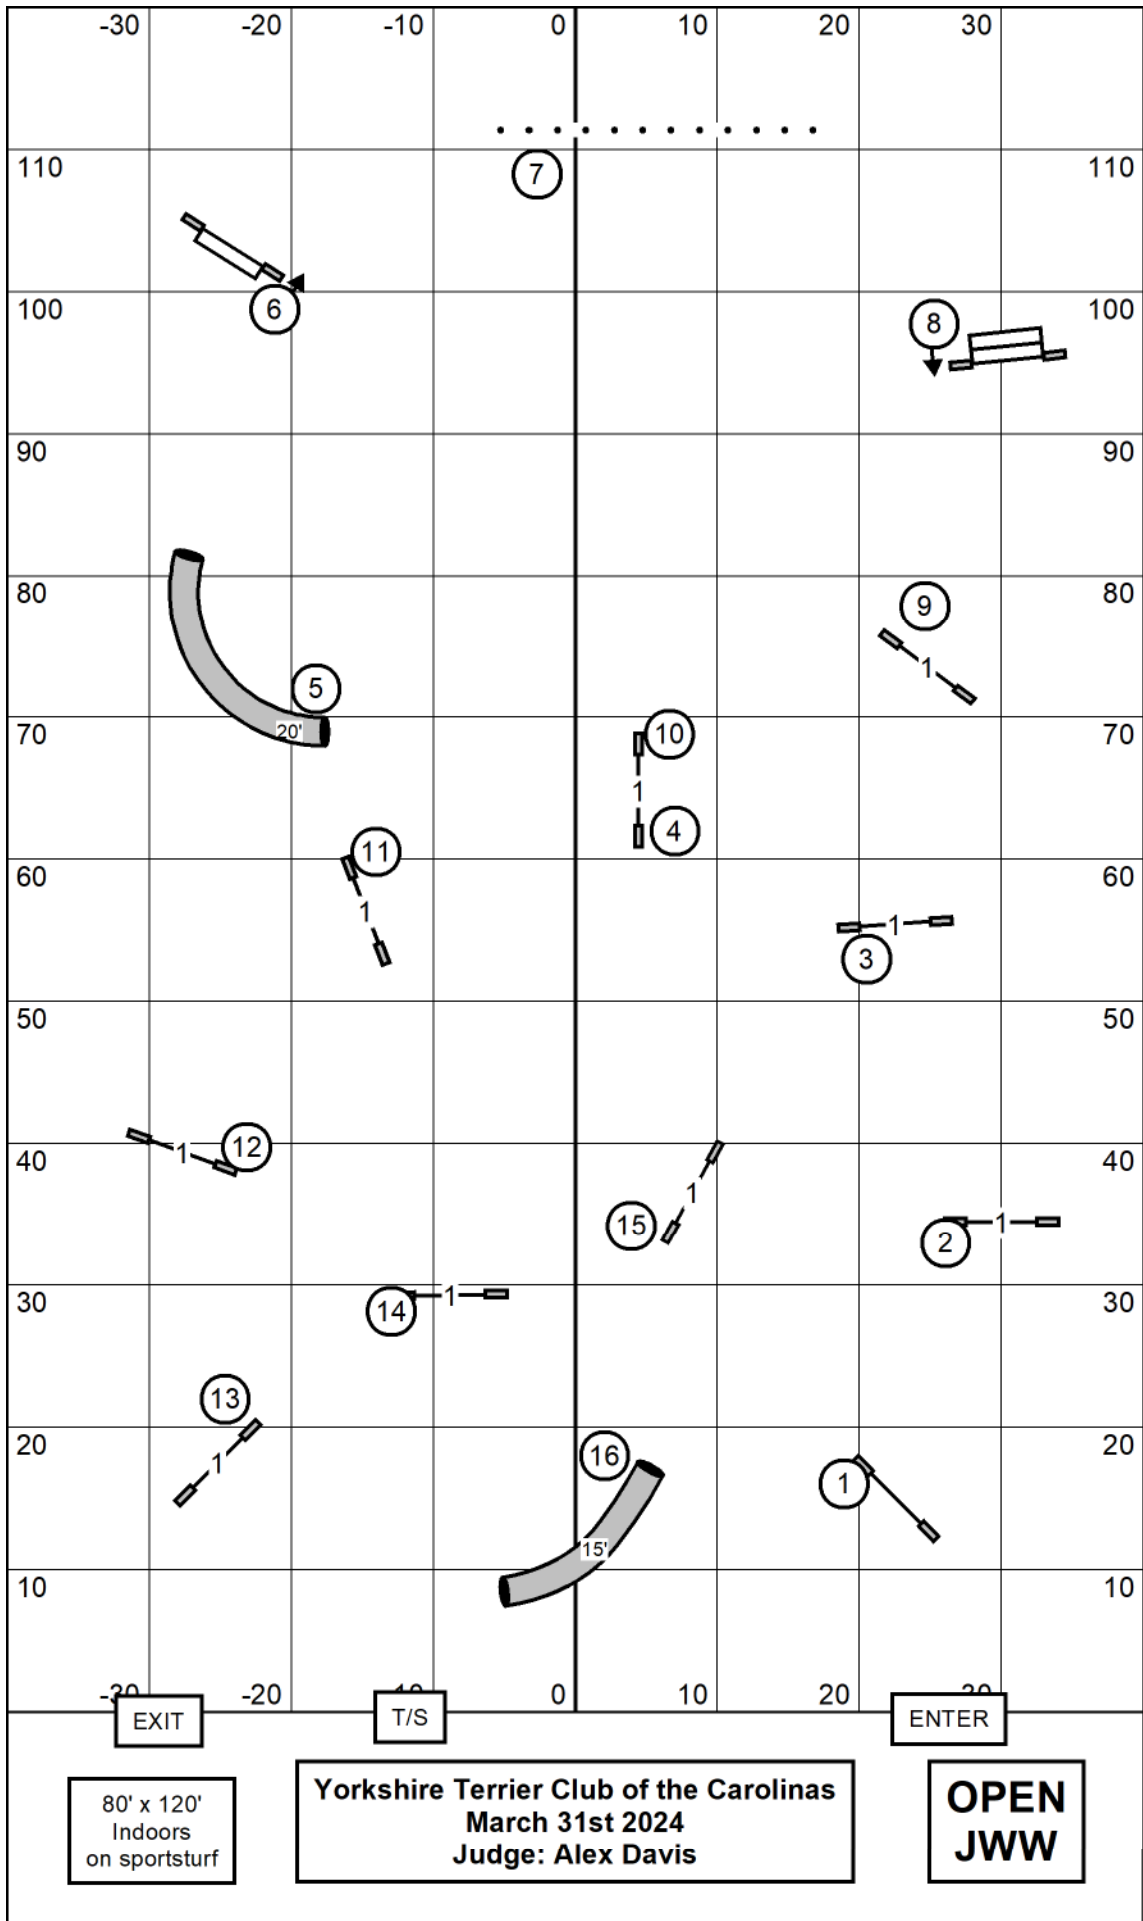

Send Bonus

Exc-Mas - Behind solid black line 6 5 4

or 5 6 4

Open 7-8 or 8-7 behind green line and then dotted Blue line

Novice - 7-8 or 8-7 behind blue dotted line

In open and novice 6,4,5 are bi-directional and you can cross the lines

ENTER

T/S

EXIT

80' x 120'
Indoors
on sportsturf

Yorkshire Terrier Club of the Carolinas
March 31st, 2024
Judge: Alex Davis

**ALL
FAST**

80' x 120'
Indoors
on sportsturf

Yorkshire Terrier Club of the Carolinas
March 31st, 2024
Judge: Alex Davis

NOVICE
STD

80' x 120'
Indoors
on sportsturf

Yorkshire Terrier Club of the Carolinas
March 31st 2024
Judge: Alex Davis

Time 2
Beat

80' x 120'
Indoors
on sportsturf

Yorkshire Terrier Club of the Carolinas
March 31st 2024
Judge: Alex Davis

**OPEN
JWW**