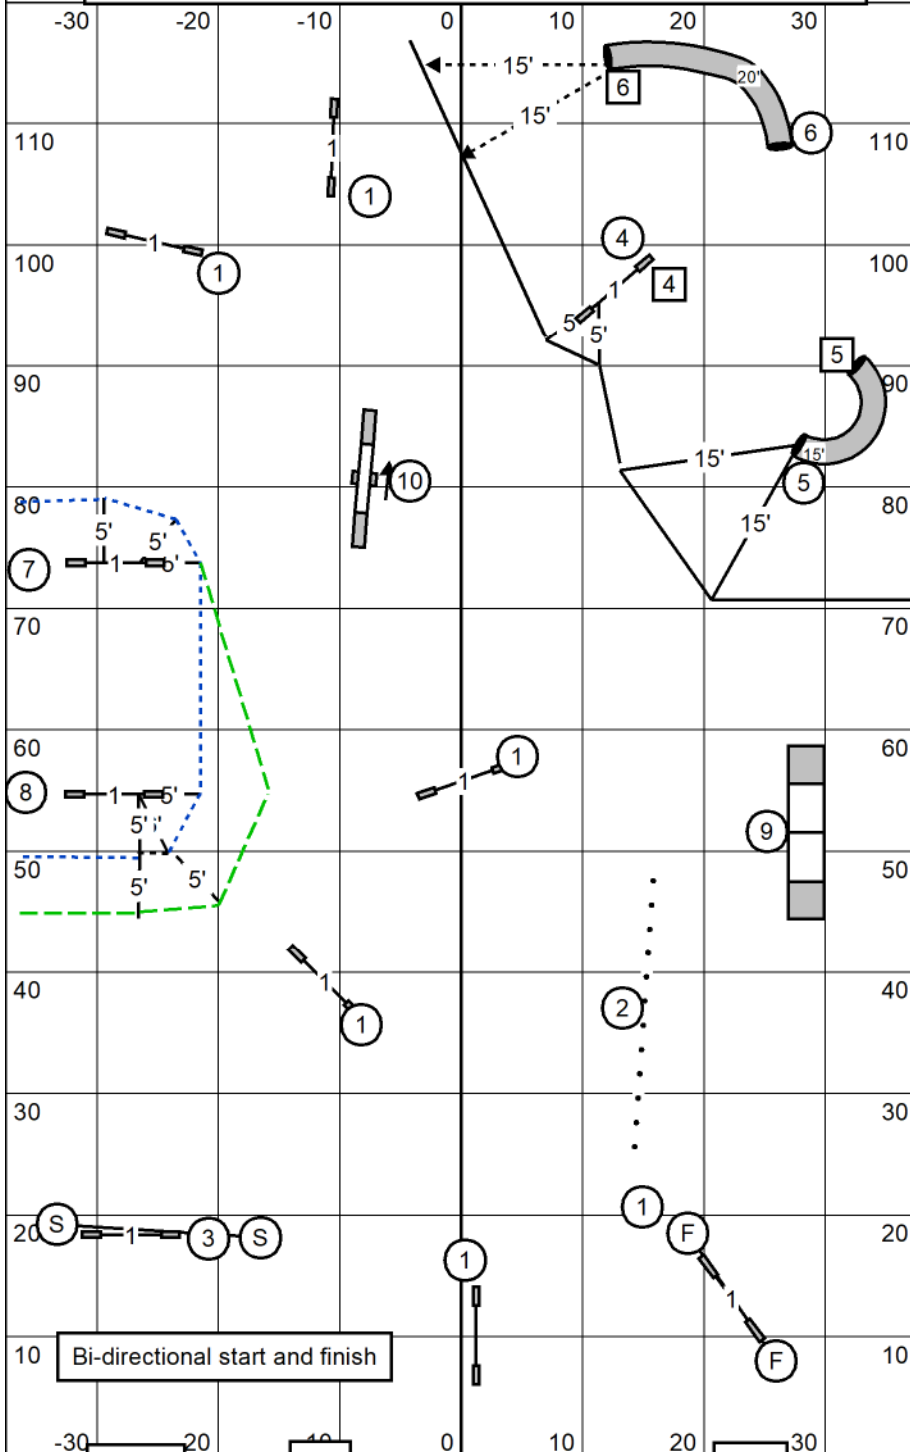

Send Bonus

Exc-Mas - Behind solid black line 6 5 4

or 5 6 4

Open 7-8 or 8-7 behind green line and then dotted Blue line

Novice - 7-8 or 8-7 behind blue dotted line

In open and novice 6,4,5 are bi-directional and you can cross the lines

ENTER

T/S

EXIT

80' x 120'
Indoors
on sportsturf

Yorkshire Terrier Club of the Carolinas
March 31st, 2024
Judge: Alex Davis

**ALL
FAST**

80' x 120'
Indoors
on sportsturf

Yorkshire Terrier Club of the Carolinas
March 31st, 2024
Judge: Alex Davis

NOVICE
STD

80' x 120'
Indoors
on sportsturf

Yorkshire Terrier Club of the Carolinas
March 31st 2024
Judge: Alex Davis

Time 2
Beat

80' x 120'
Indoors
on sportsturf

Yorkshire Terrier Club of the Carolinas
March 31st 2024
Judge: Alex Davis