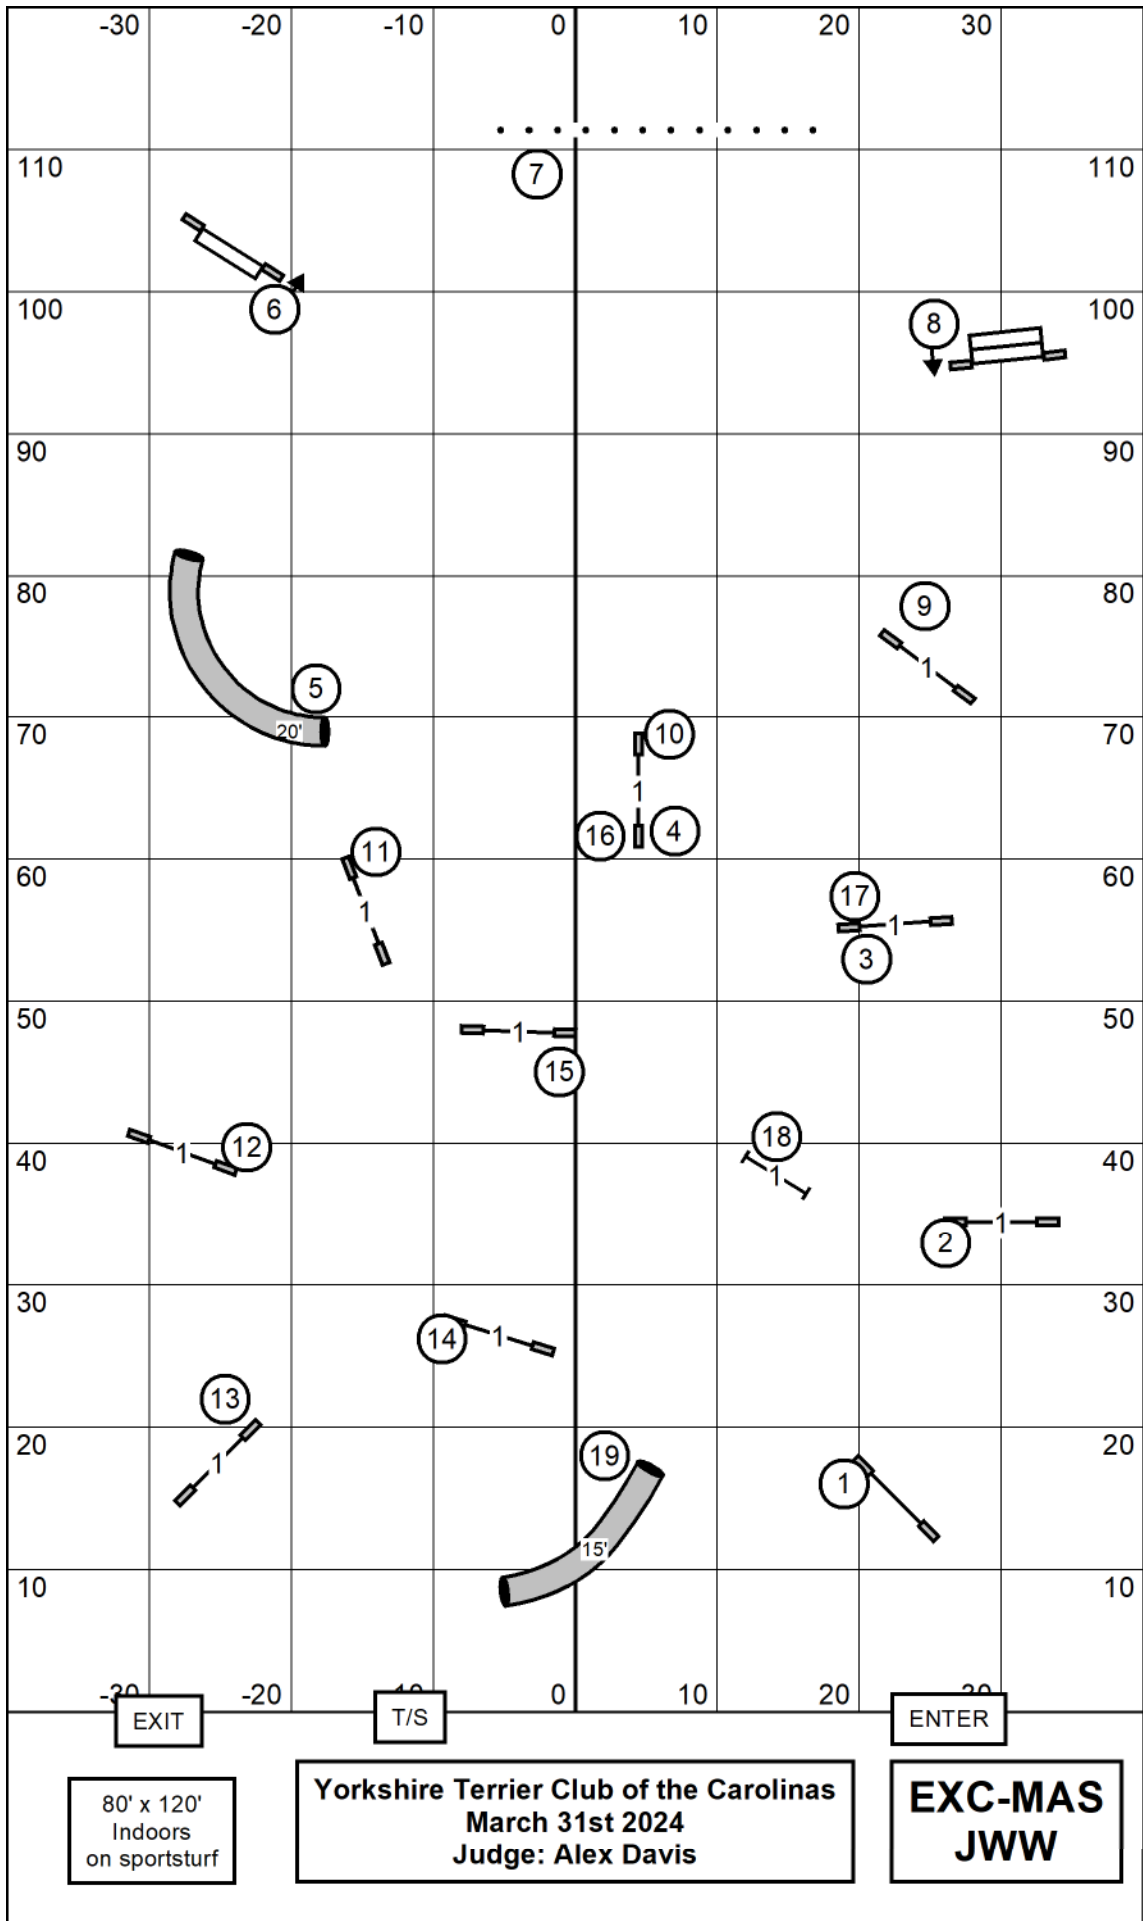

Send Bonus

Exc-Mas - Behind solid black line 6 5 4

or 5 6 4

Open 7-8 or 8-7 behind green line and then dotted Blue line

Novice - 7-8 or 8-7 behind blue dotted line

In open and novice 6,4,5 are bi-directional and you can cross the lines

ENTER

T/S

EXIT

80' x 120'
Indoors
on sportsturf

Yorkshire Terrier Club of the Carolinas
March 31st, 2024
Judge: Alex Davis

**ALL
FAST**

80' x 120'
Indoors
on sportsturf

Yorkshire Terrier Club of the Carolinas
March 31st, 2024
Judge: Alex Davis

NOVICE
STD

80' x 120'
Indoors
on sportsturf

Yorkshire Terrier Club of the Carolinas
March 31st 2024
Judge: Alex Davis

Time 2
Beat

80' x 120'
Indoors
on sportsturf

Yorkshire Terrier Club of the Carolinas
March 31st 2024
Judge: Alex Davis

**OPEN
JWW**