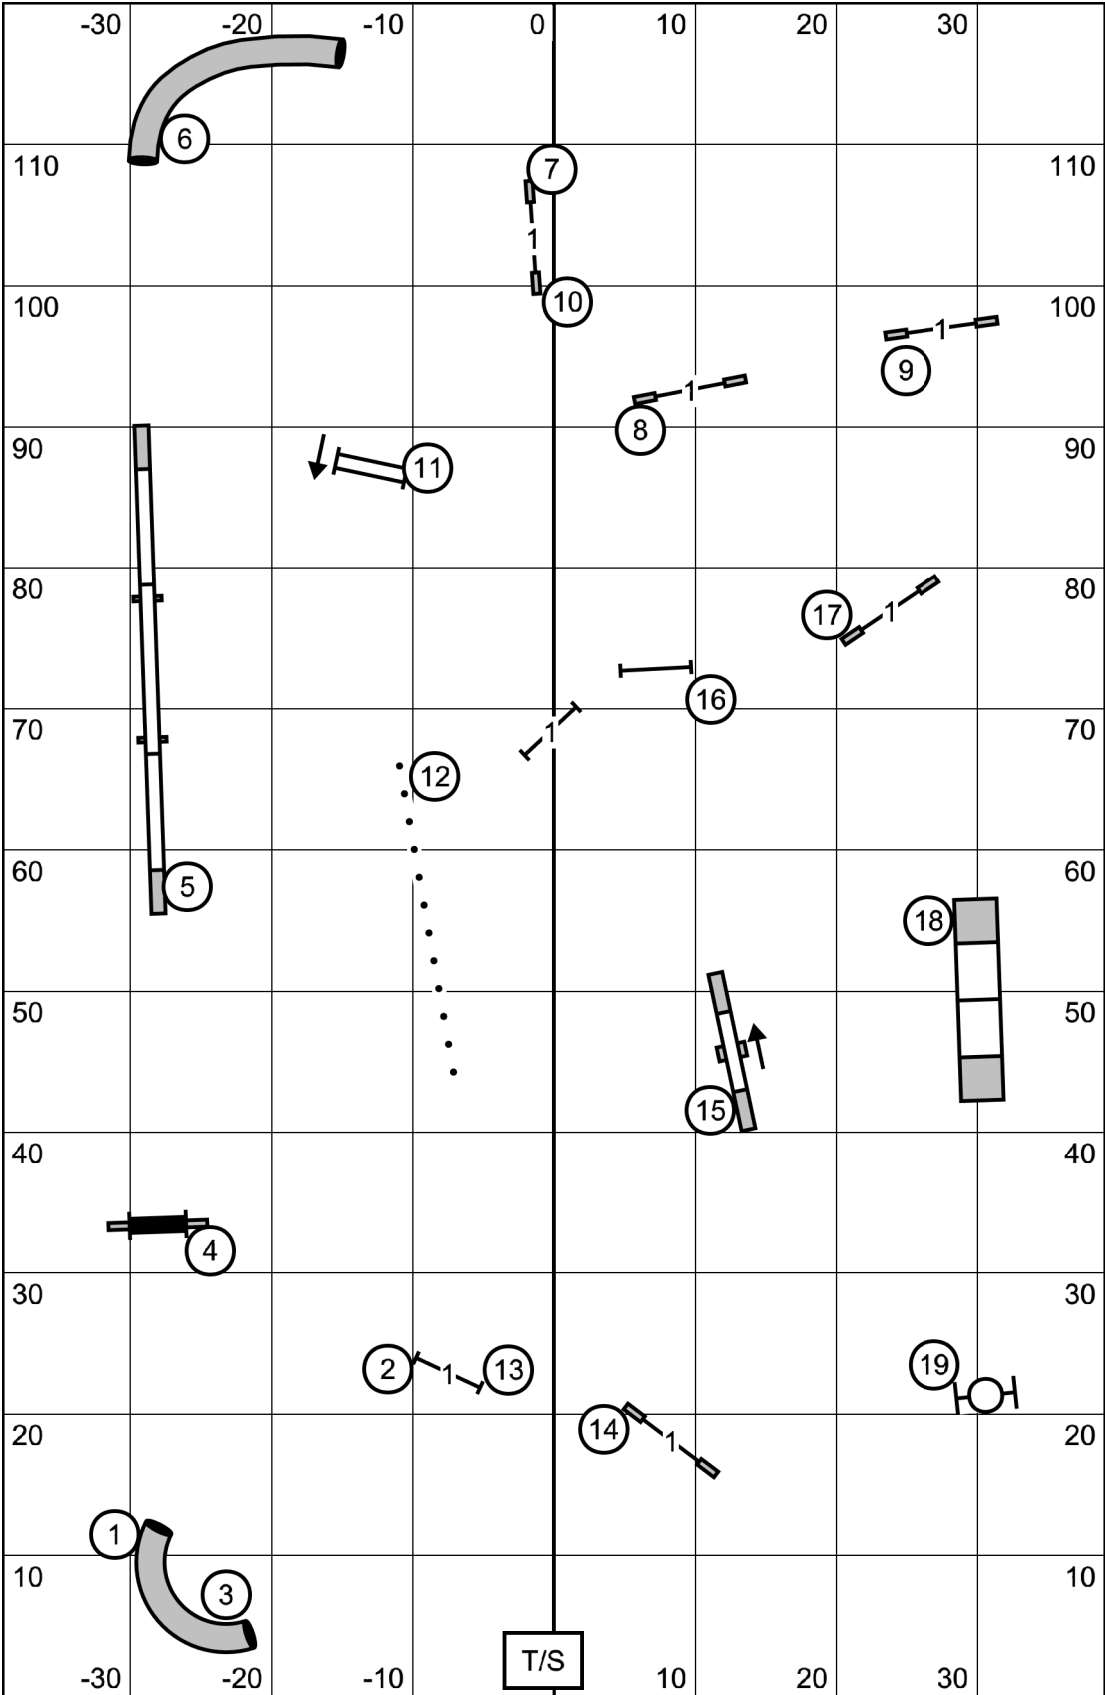

Excellent/Master Send is 4, 5, 6 or 6, 5, 4 (solid)
Open Send is 4, 5 or 6, 5 (dashed)
Novice Send is 4, 5 or 6, 5 (dotted)

Moore County Kennel Club

FAST

Thursday, June 6, 2024

Michele Fletcher

Moore County Kennel Club
Premier Standard
 Thursday, June 6, 2024
 Michele Fletcher

Moore County Kennel Club
Excellent/Master Standard
 Thursday, June 6, 2024
 Michele Fletcher

Moore County Kennel Club
Open Standard
 Thursday, June 6, 2024
 Michele Fletcher

Moore County Kennel Club
Novice Standard
 Thursday, June 6, 2024
 Michele Fletcher

Moore County Kennel Club
Time 2 Beat
 Thursday, June 6, 2024
 Michele Fletcher

Moore County Kennel Club
Premier JWW
 Thursday, June 6, 2024
 Michele Fletcher

Moore County Kennel Club
Excellent/Master JWW
 Thursday, June 6, 2024
 Michele Fletcher

Moore County Kennel Club
Open JWW
 Thursday, June 6, 2024
 Michele Fletcher

Moore County Kennel Club
Novice JWW
 Thursday, June 6, 2024
 Michele Fletcher