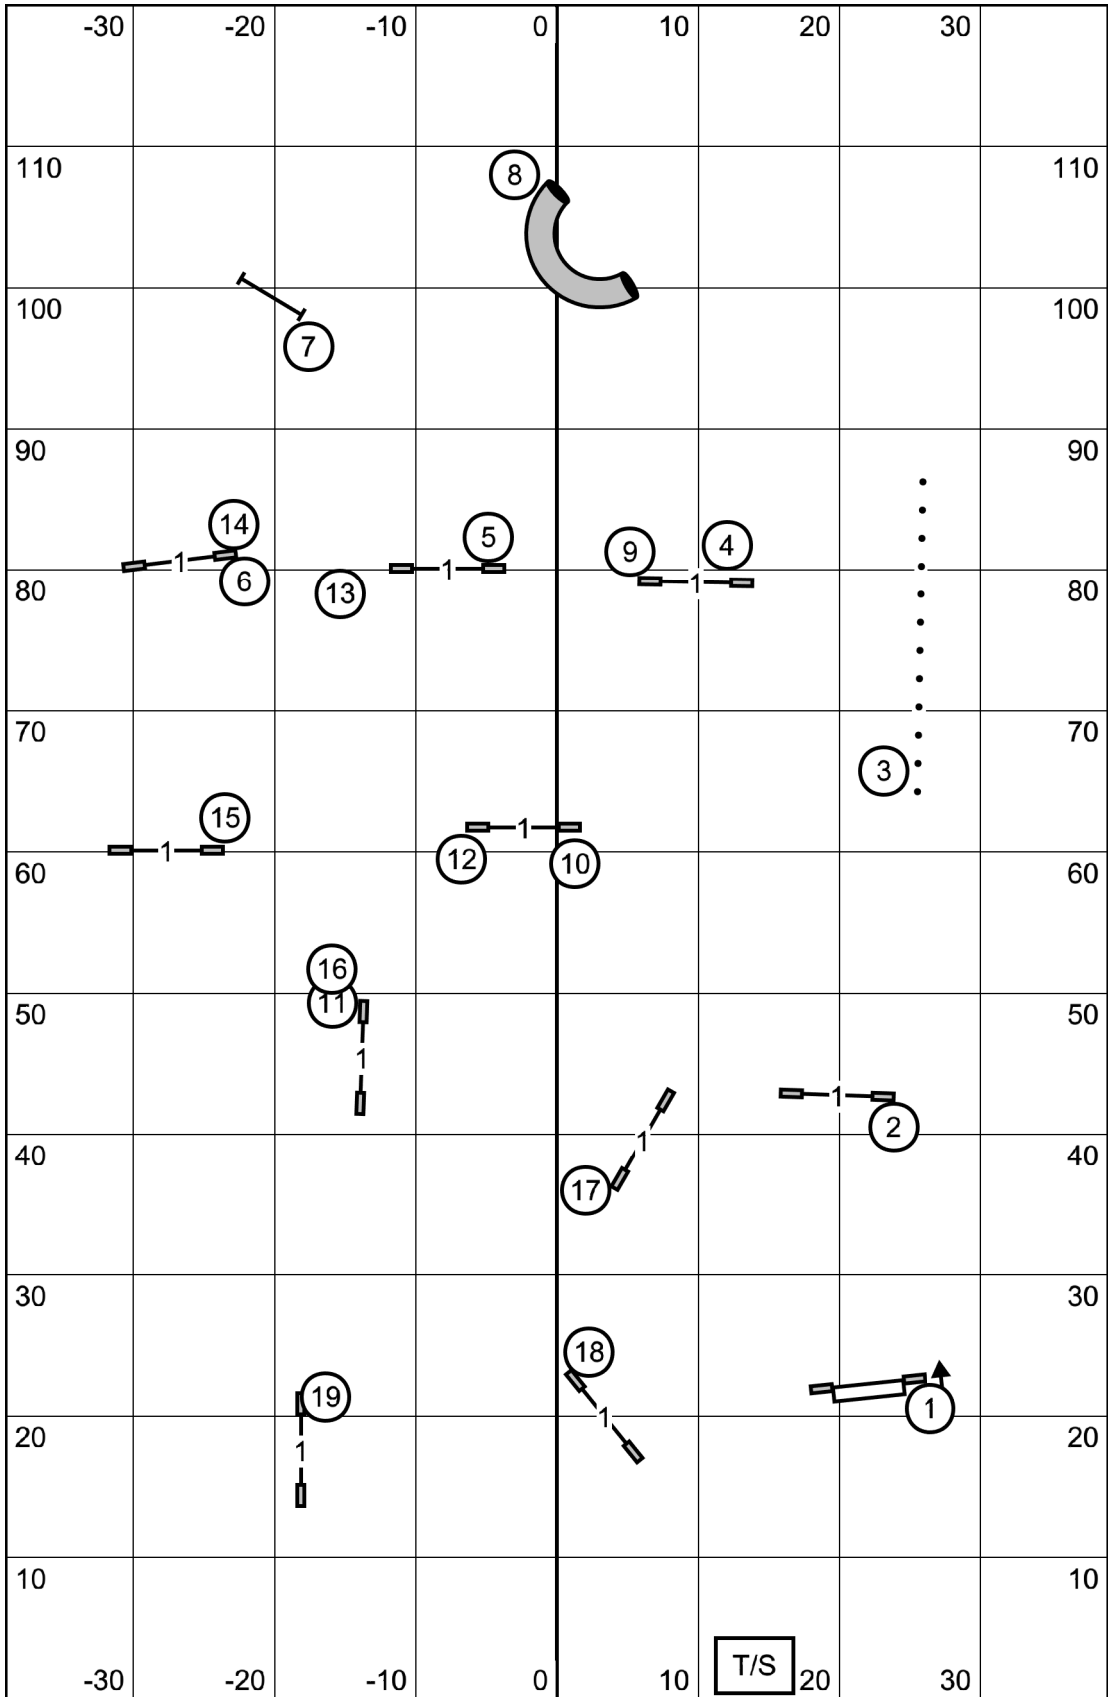

Excellent/Master Send is 4, 5, 6 or 6, 5, 4 (solid)
Open Send is 4, 5 or 6, 5 (dashed)
Novice Send is 4, 5 or 6, 5 (dotted)

Moore County Kennel Club

FAST

Thursday, June 6, 2024

Michele Fletcher

Moore County Kennel Club
Premier Standard
 Thursday, June 6, 2024
 Michele Fletcher

Moore County Kennel Club
Excellent/Master Standard
 Thursday, June 6, 2024
 Michele Fletcher

Moore County Kennel Club
Open Standard
 Thursday, June 6, 2024
 Michele Fletcher

Moore County Kennel Club
Novice Standard
 Thursday, June 6, 2024
 Michele Fletcher

Moore County Kennel Club
Time 2 Beat
 Thursday, June 6, 2024
 Michele Fletcher

Moore County Kennel Club
Premier JWW
 Thursday, June 6, 2024
 Michele Fletcher

Moore County Kennel Club
Excellent/Master JWW
 Thursday, June 6, 2024
 Michele Fletcher