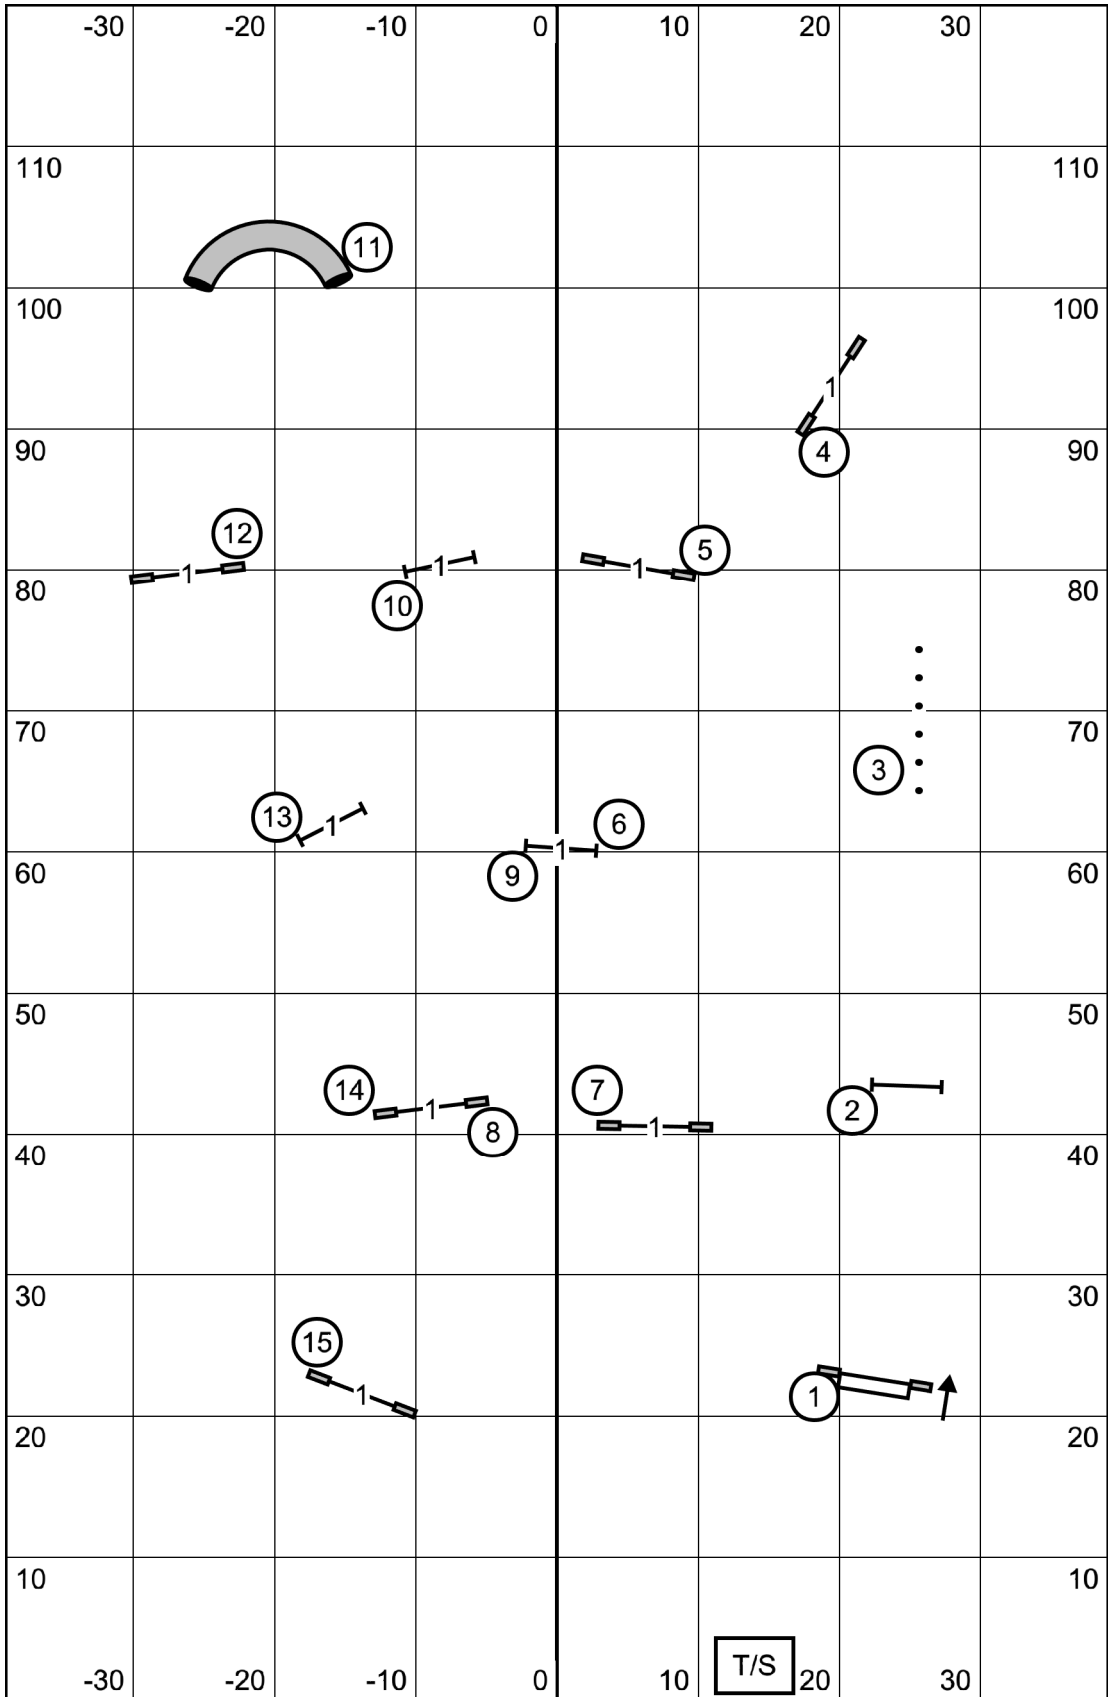

Moore County Kennel Club
Novice JWW
Thursday, June 6, 2024
Michele Fletcher