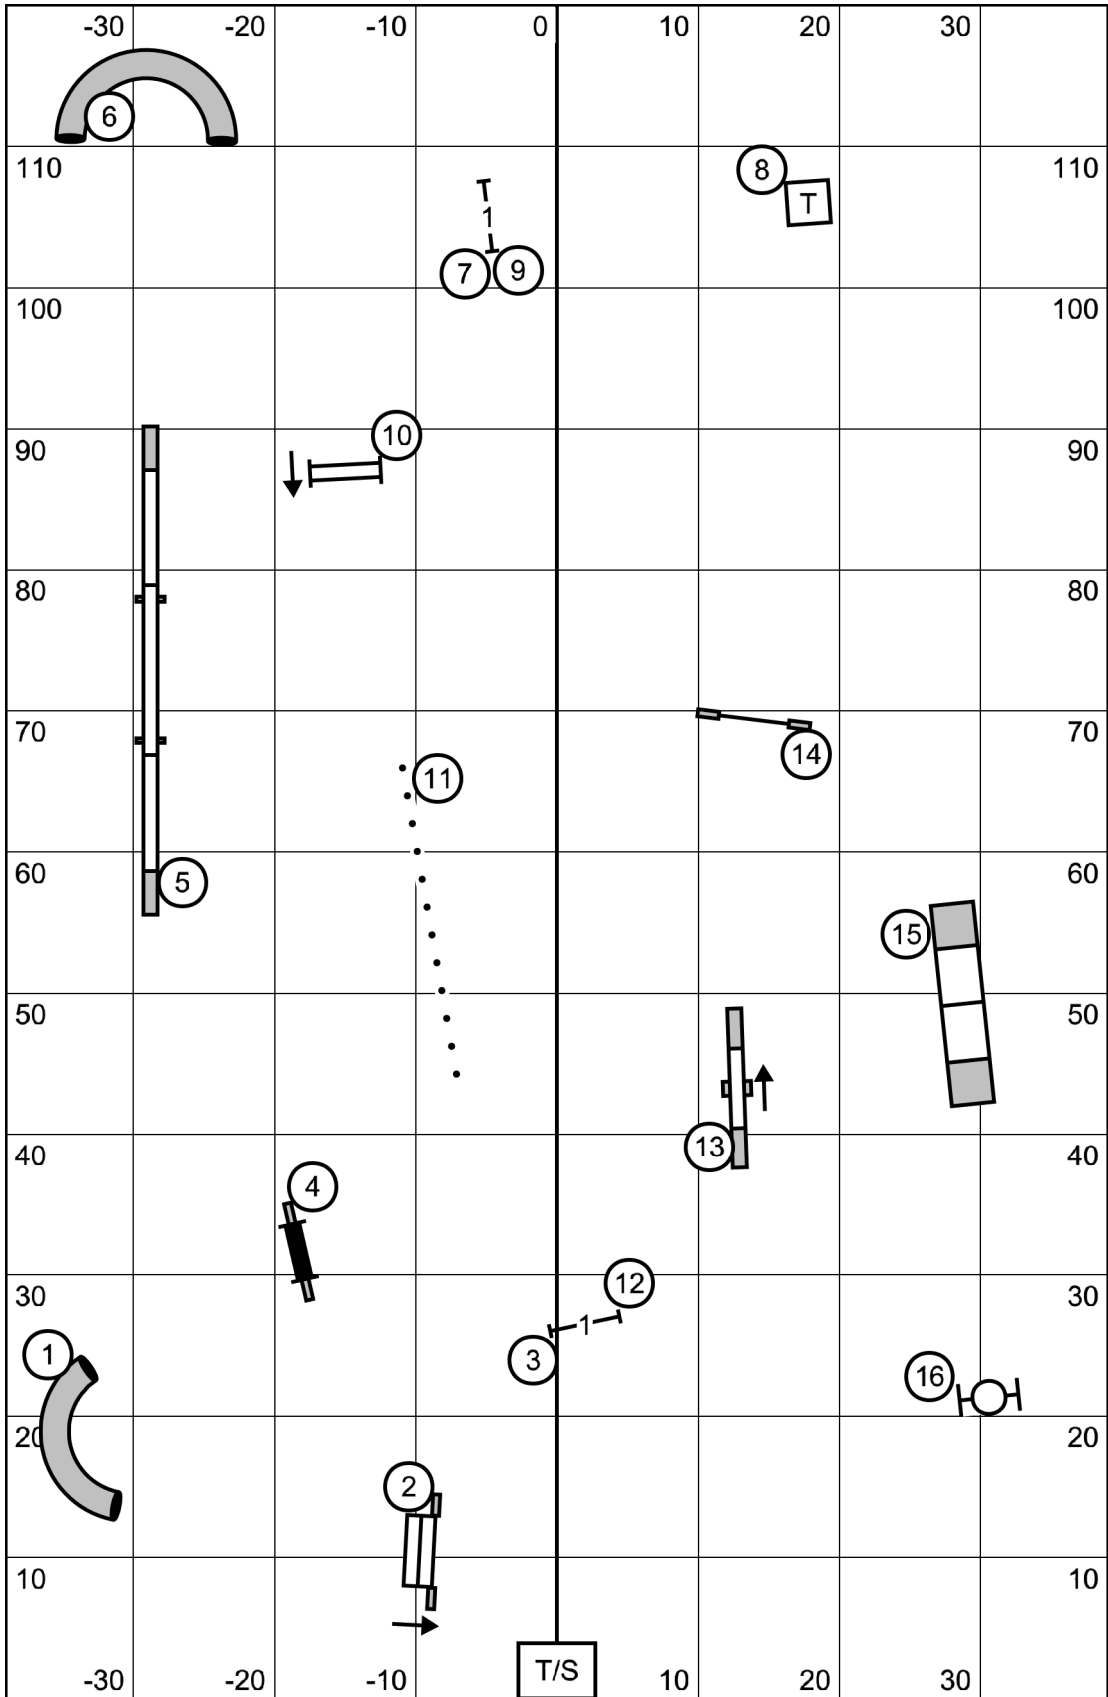

Excellent/Master Send is 4, 5, 6 or 6, 5, 4 (solid)
Open Send is 4, 5 or 6, 5 (dashed)
Novice Send is 4, 5 or 6, 5 (dotted)

Moore County Kennel Club

FAST

Thursday, June 6, 2024

Michele Fletcher

Moore County Kennel Club
Premier Standard
 Thursday, June 6, 2024
 Michele Fletcher

Moore County Kennel Club
Excellent/Master Standard
 Thursday, June 6, 2024
 Michele Fletcher

Moore County Kennel Club
Open Standard
 Thursday, June 6, 2024
 Michele Fletcher

Moore County Kennel Club
Novice Standard
 Thursday, June 6, 2024
 Michele Fletcher

Moore County Kennel Club
Time 2 Beat
 Thursday, June 6, 2024
 Michele Fletcher

Moore County Kennel Club
Premier JWW
 Thursday, June 6, 2024
 Michele Fletcher

Moore County Kennel Club
Excellent/Master JWW
 Thursday, June 6, 2024
 Michele Fletcher

Moore County Kennel Club
Open JWW
 Thursday, June 6, 2024
 Michele Fletcher

Moore County Kennel Club
Novice JWW
 Thursday, June 6, 2024
 Michele Fletcher