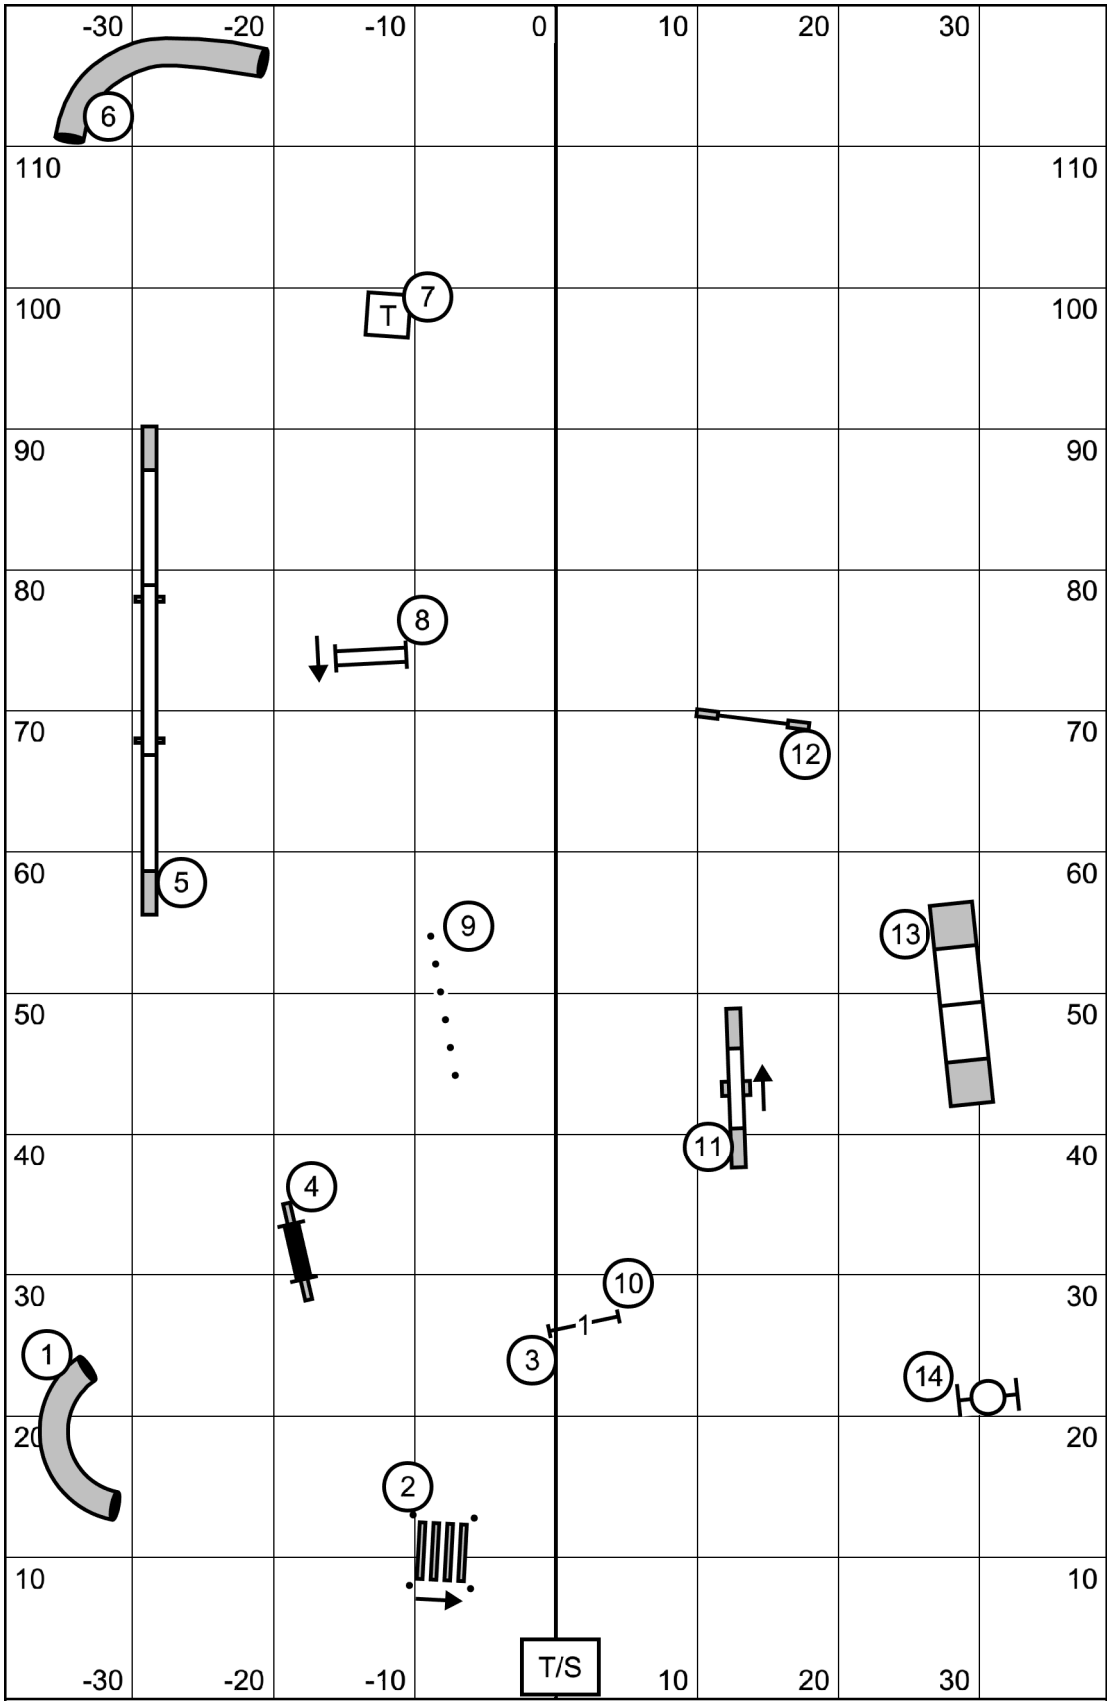

Excellent/Master Send is 4, 5, 6 or 6, 5, 4 (solid)
Open Send is 4, 5 or 6, 5 (dashed)
Novice Send is 4, 5 or 6, 5 (dotted)

Moore County Kennel Club

FAST

Thursday, June 6, 2024

Michele Fletcher

Moore County Kennel Club
Premier Standard
 Thursday, June 6, 2024
 Michele Fletcher

Moore County Kennel Club
Excellent/Master Standard
 Thursday, June 6, 2024
 Michele Fletcher

Moore County Kennel Club
Open Standard
 Thursday, June 6, 2024
 Michele Fletcher

Moore County Kennel Club
Novice Standard
 Thursday, June 6, 2024
 Michele Fletcher

Moore County Kennel Club
Open JWW
 Thursday, June 6, 2024
 Michele Fletcher

Moore County Kennel Club
Novice JWW
 Thursday, June 6, 2024
 Michele Fletcher