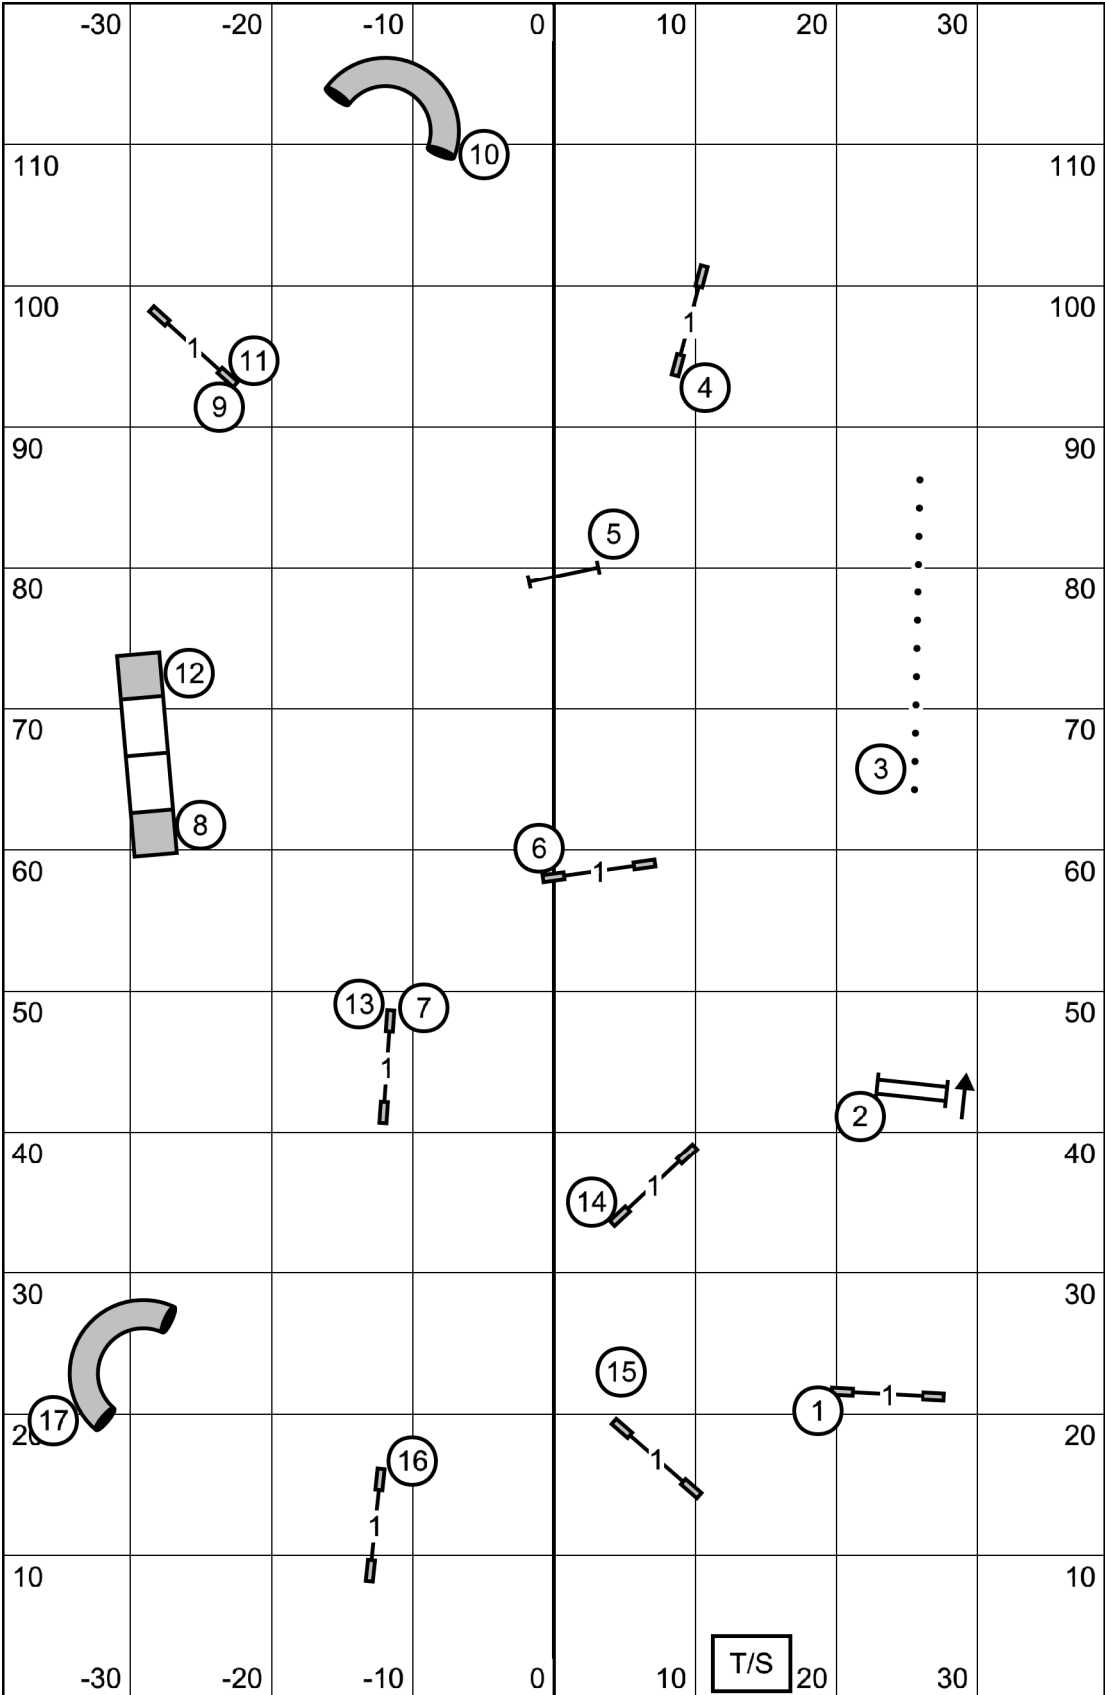

Excellent/Master Send is 4, 5, 6 or 6, 5, 4 (solid)
Open Send is 4, 5 or 6, 5 (dashed)
Novice Send is 4, 5 or 6, 5 (dotted)

Moore County Kennel Club

FAST

Thursday, June 6, 2024

Michele Fletcher

Moore County Kennel Club
Premier Standard
 Thursday, June 6, 2024
 Michele Fletcher

Moore County Kennel Club
Excellent/Master Standard
 Thursday, June 6, 2024
 Michele Fletcher

Moore County Kennel Club
Open Standard
 Thursday, June 6, 2024
 Michele Fletcher

Moore County Kennel Club
Novice Standard
 Thursday, June 6, 2024
 Michele Fletcher

Moore County Kennel Club
Time 2 Beat
 Thursday, June 6, 2024
 Michele Fletcher

Moore County Kennel Club
Premier JWW
 Thursday, June 6, 2024
 Michele Fletcher

Moore County Kennel Club
Excellent/Master JWW
 Thursday, June 6, 2024
 Michele Fletcher

Moore County Kennel Club
Open JWW
 Thursday, June 6, 2024
 Michele Fletcher

Moore County Kennel Club
Novice JWW
 Thursday, June 6, 2024
 Michele Fletcher