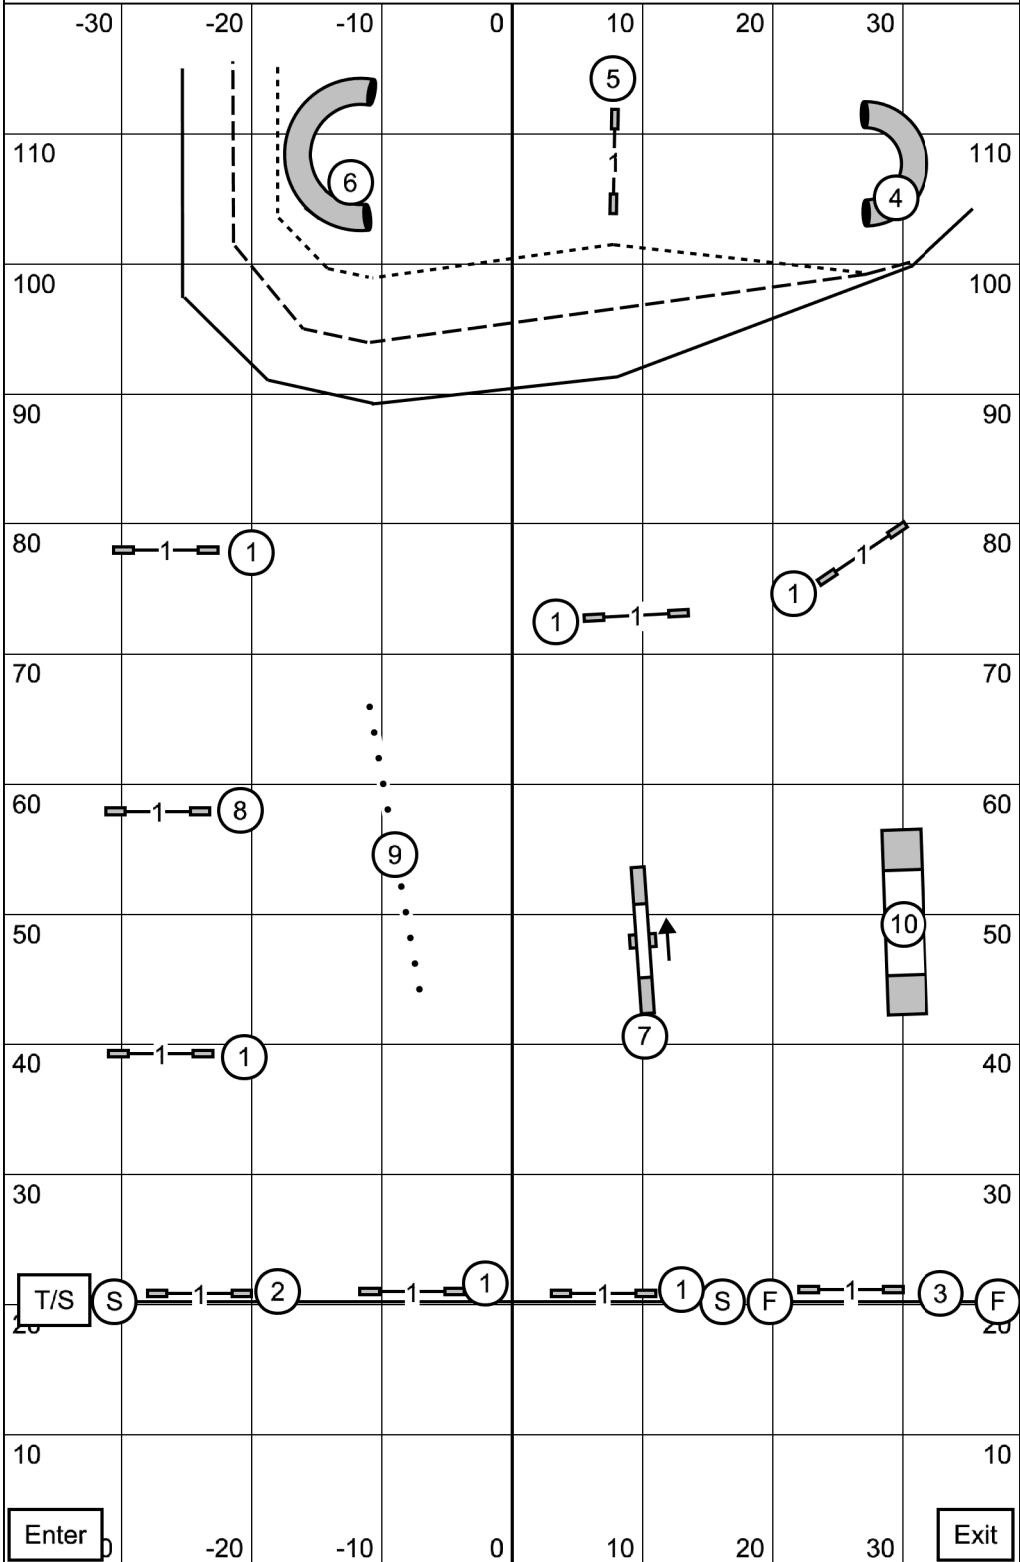

Excellent/Master Send is 4, 5, 6 or 6, 5, 4 (solid)
Open Send is 4, 5 or 6, 5 (dashed)
Novice Send is 4, 5 or 6, 5 (dotted)

Moore County Kennel Club

FAST

Thursday, June 6, 2024

Michele Fletcher

Moore County Kennel Club
Premier Standard
 Thursday, June 6, 2024
 Michele Fletcher

Moore County Kennel Club
Excellent/Master Standard
 Thursday, June 6, 2024
 Michele Fletcher

Moore County Kennel Club
Open Standard
 Thursday, June 6, 2024
 Michele Fletcher

Moore County Kennel Club
Novice Standard
 Thursday, June 6, 2024
 Michele Fletcher

Moore County Kennel Club
Time 2 Beat
 Thursday, June 6, 2024
 Michele Fletcher

Moore County Kennel Club
Premier JWW
 Thursday, June 6, 2024
 Michele Fletcher

Moore County Kennel Club
Excellent/Master JWW
 Thursday, June 6, 2024
 Michele Fletcher

Moore County Kennel Club
Open JWW
 Thursday, June 6, 2024
 Michele Fletcher

Moore County Kennel Club
Novice JWW
 Thursday, June 6, 2024
 Michele Fletcher