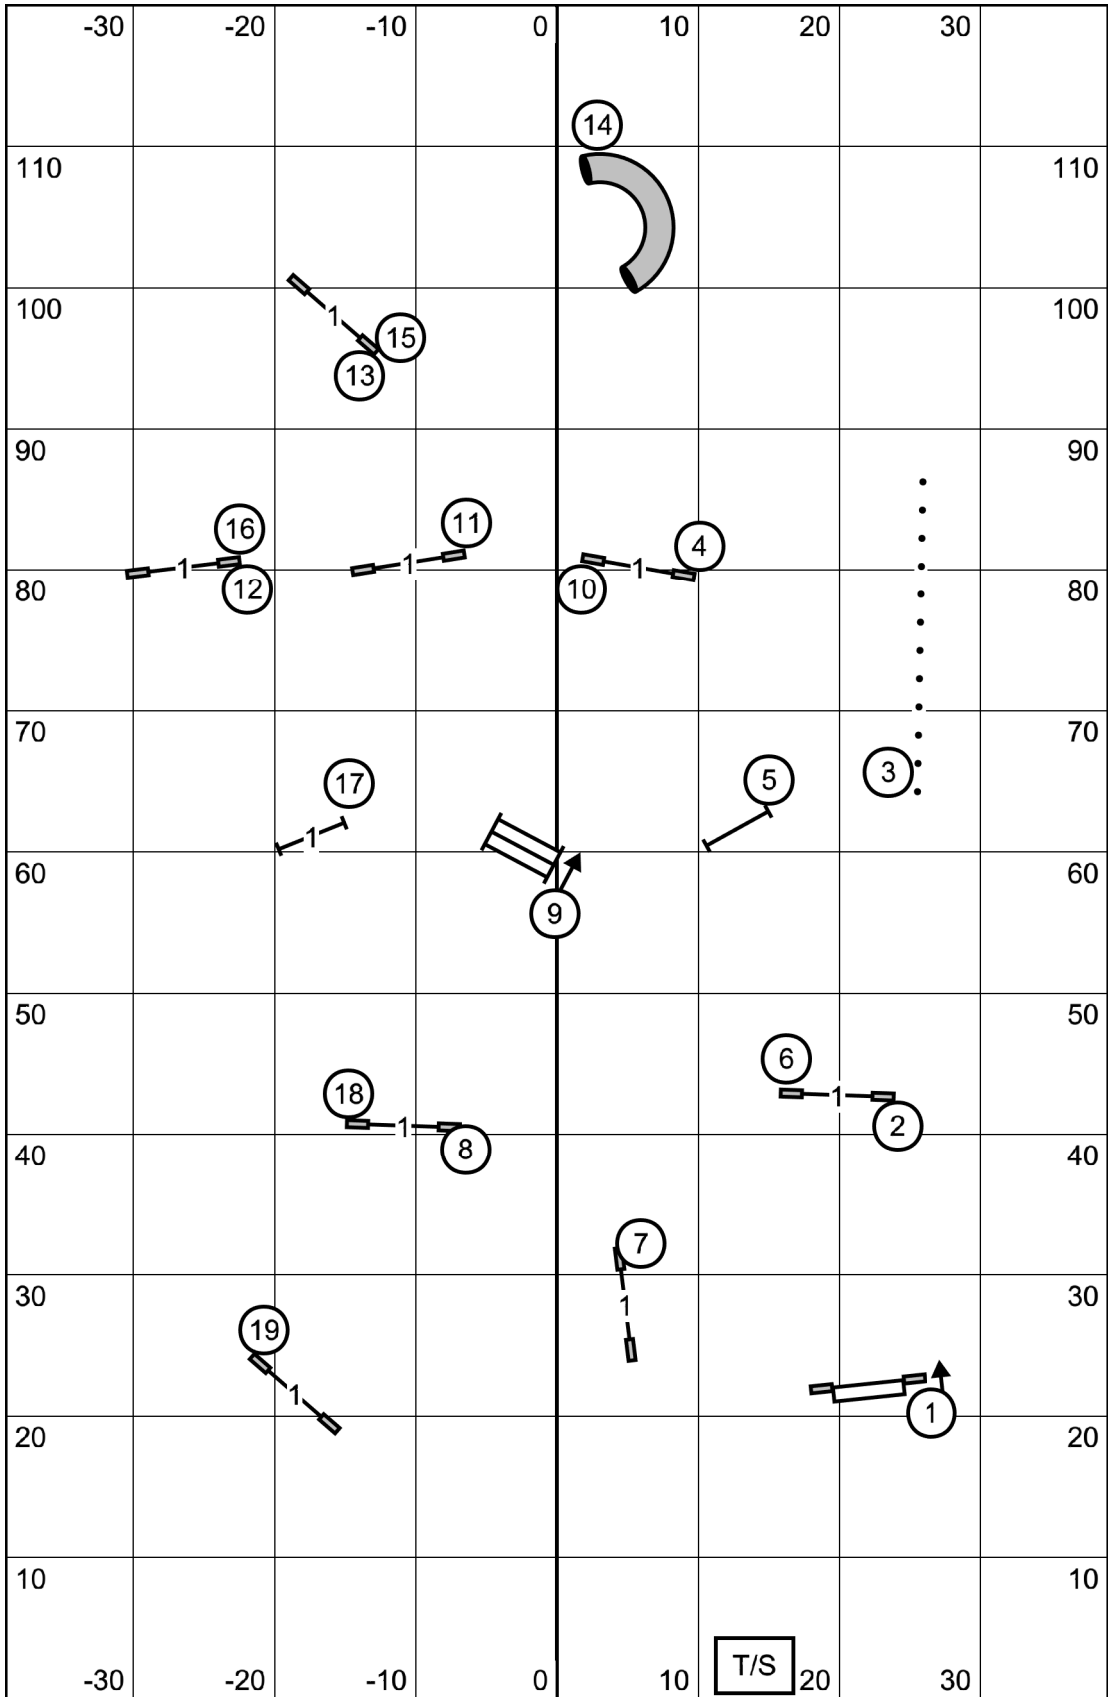

Excellent/Master Send is 4, 5, 6 or 6, 5, 4 (solid)
Open Send is 4, 5 or 6, 5 (dashed)
Novice Send is 4, 5 or 6, 5 (dotted)

Moore County Kennel Club

FAST

Thursday, June 6, 2024

Michele Fletcher

Moore County Kennel Club
Premier Standard
 Thursday, June 6, 2024
 Michele Fletcher

Moore County Kennel Club
Excellent/Master Standard
 Thursday, June 6, 2024
 Michele Fletcher

Moore County Kennel Club
Open Standard
 Thursday, June 6, 2024
 Michele Fletcher

Moore County Kennel Club
Novice Standard
 Thursday, June 6, 2024
 Michele Fletcher

Moore County Kennel Club
Time 2 Beat
 Thursday, June 6, 2024
 Michele Fletcher

Moore County Kennel Club
Premier JWW
 Thursday, June 6, 2024
 Michele Fletcher

Moore County Kennel Club
Excellent/Master JWW
 Thursday, June 6, 2024
 Michele Fletcher