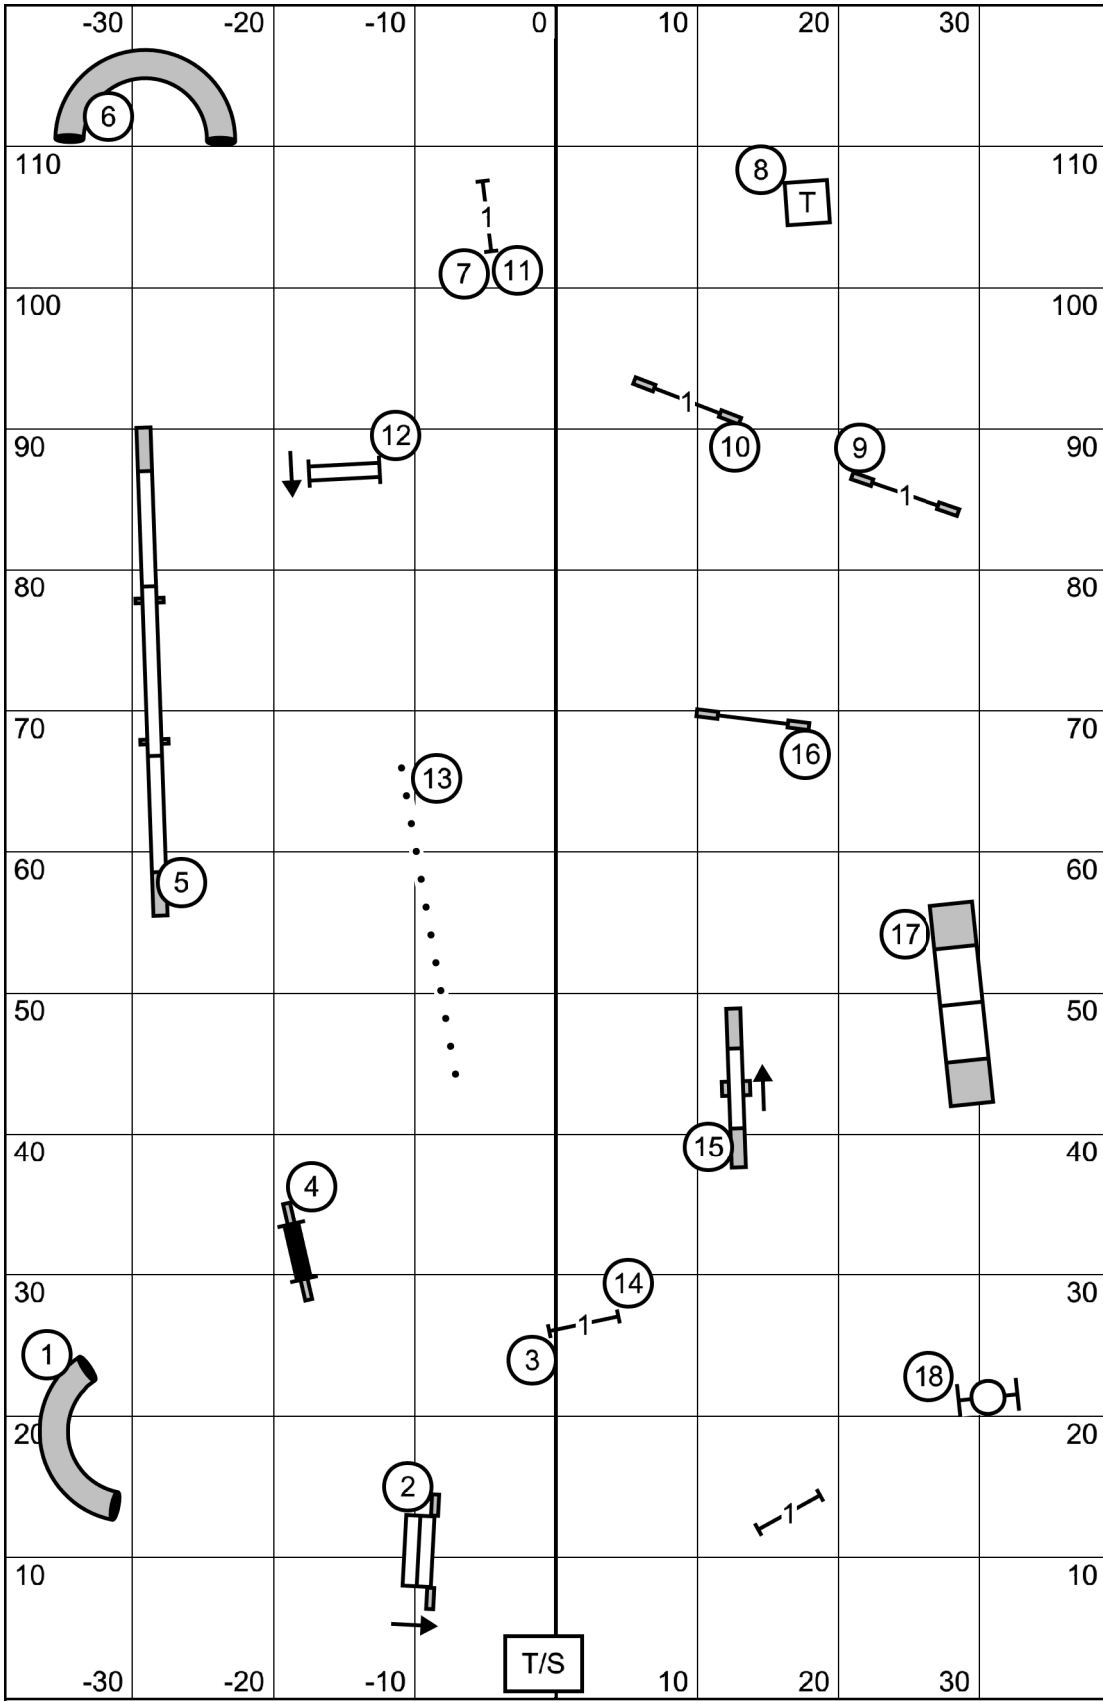

Excellent/Master Send is 4, 5, 6 or 6, 5, 4 (solid)
Open Send is 4, 5 or 6, 5 (dashed)
Novice Send is 4, 5 or 6, 5 (dotted)

Moore County Kennel Club

FAST

Thursday, June 6, 2024

Michele Fletcher

Moore County Kennel Club
Premier Standard
 Thursday, June 6, 2024
 Michele Fletcher

Moore County Kennel Club
Excellent/Master Standard
 Thursday, June 6, 2024
 Michele Fletcher

Moore County Kennel Club
Open Standard
 Thursday, June 6, 2024
 Michele Fletcher

Moore County Kennel Club
Novice Standard
 Thursday, June 6, 2024
 Michele Fletcher

Moore County Kennel Club
Open JWW
 Thursday, June 6, 2024
 Michele Fletcher

Moore County Kennel Club
Novice JWW
 Thursday, June 6, 2024
 Michele Fletcher