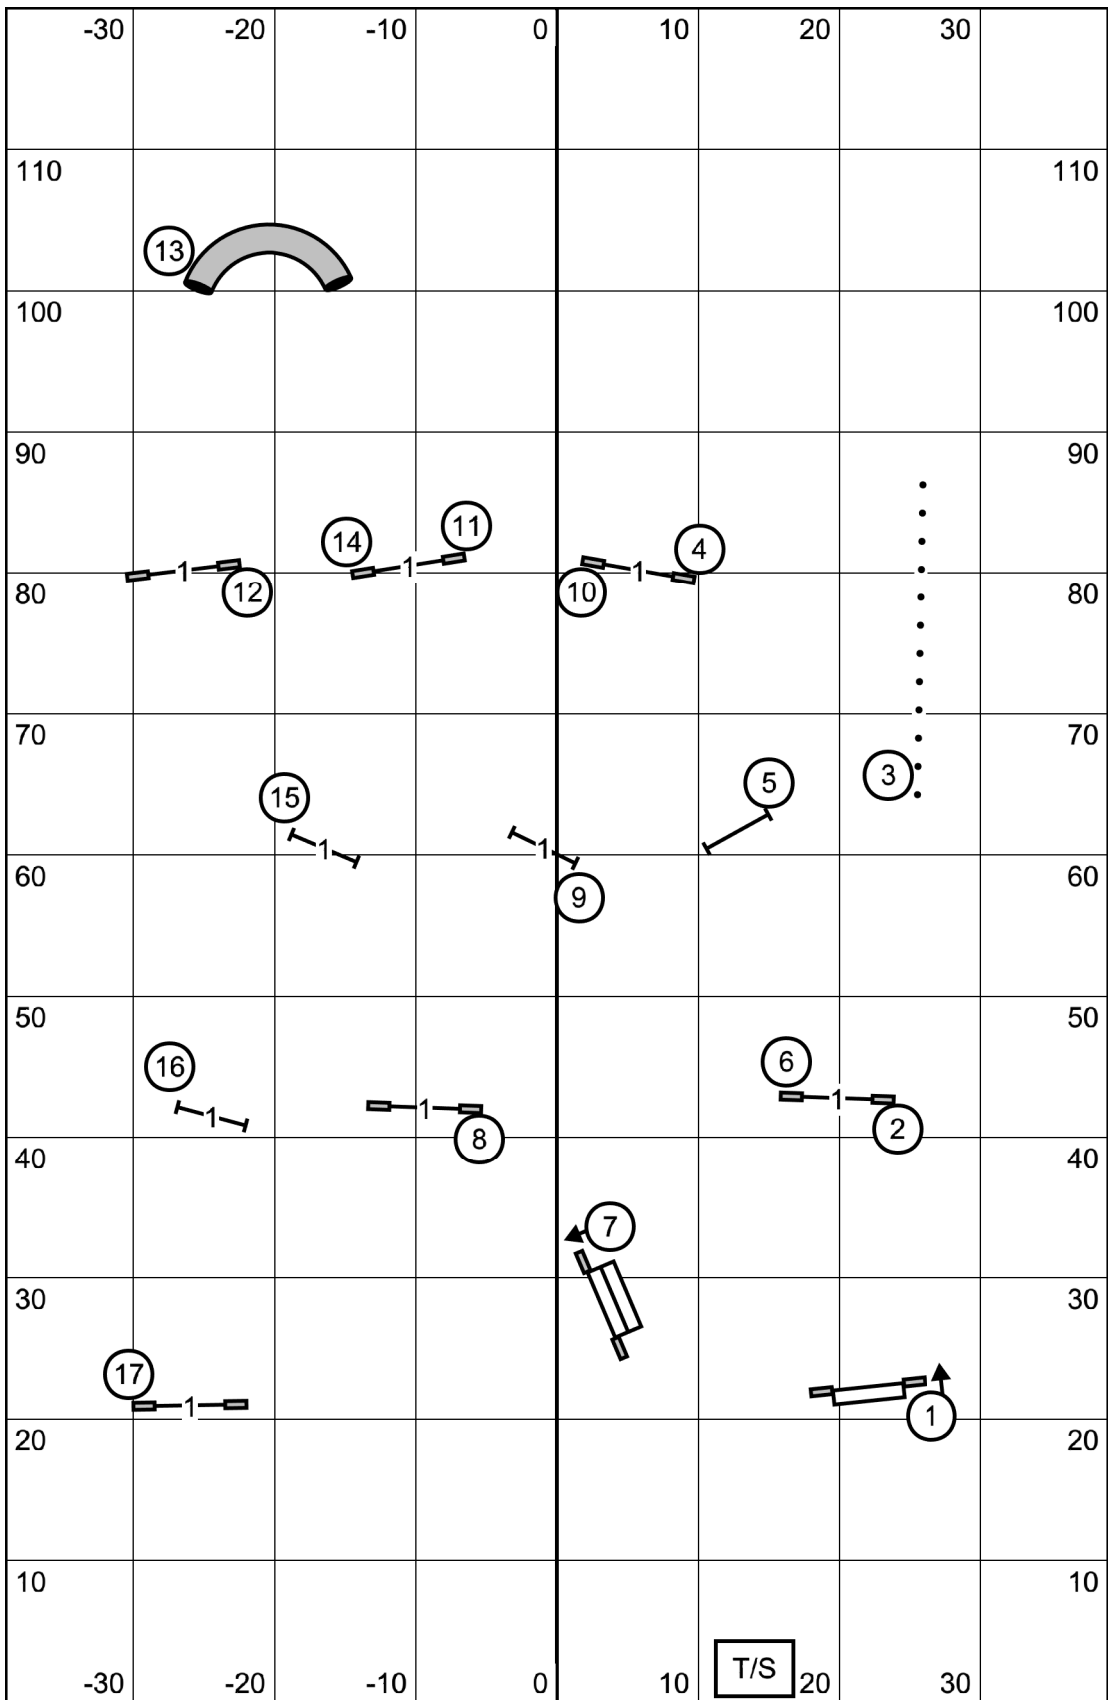

Excellent/Master Send is 4, 5, 6 or 6, 5, 4 (solid)
Open Send is 4, 5 or 6, 5 (dashed)
Novice Send is 4, 5 or 6, 5 (dotted)

Moore County Kennel Club

FAST

Thursday, June 6, 2024

Michele Fletcher

Moore County Kennel Club
Premier Standard
 Thursday, June 6, 2024
 Michele Fletcher

Moore County Kennel Club
Excellent/Master Standard
 Thursday, June 6, 2024
 Michele Fletcher

Moore County Kennel Club
Open Standard
 Thursday, June 6, 2024
 Michele Fletcher

Moore County Kennel Club
Novice Standard
 Thursday, June 6, 2024
 Michele Fletcher

Moore County Kennel Club
Time 2 Beat
 Thursday, June 6, 2024
 Michele Fletcher

Moore County Kennel Club
Premier JWW
 Thursday, June 6, 2024
 Michele Fletcher

Moore County Kennel Club
Excellent/Master JWW
 Thursday, June 6, 2024
 Michele Fletcher