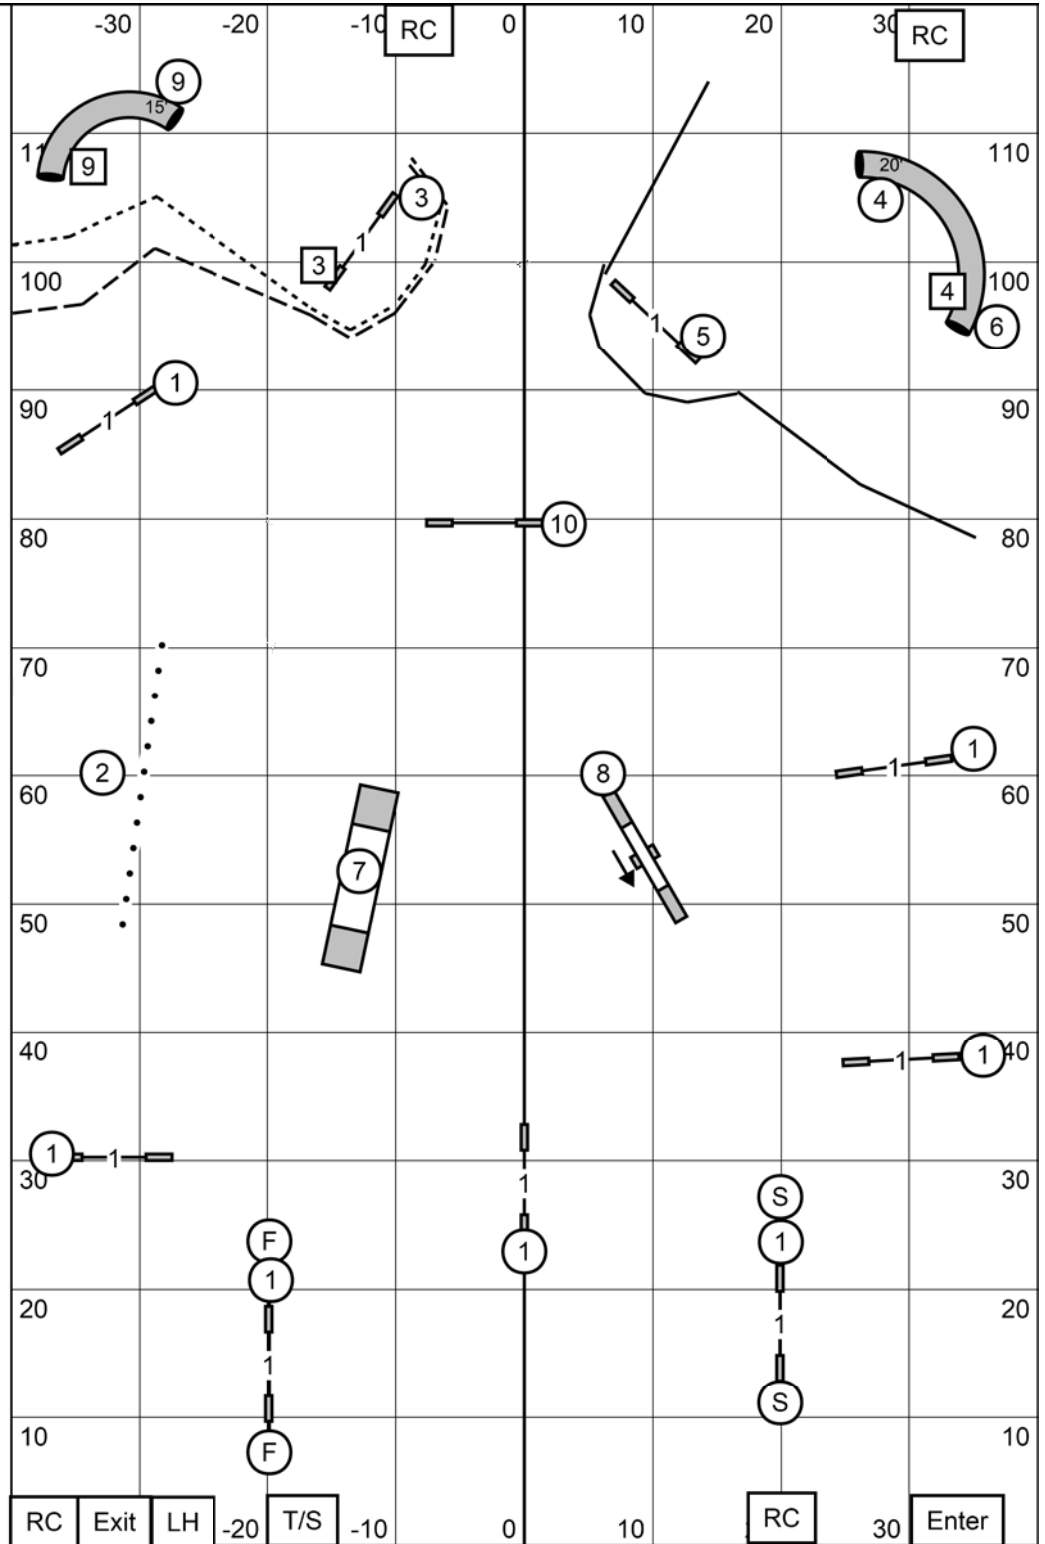

EX/Master ———
60 points + SB
(6) (5) (4)
(SB+27pts)

Open - - - -
55 points + SB
(3) (9) or (9) (3)
(SB + 23pts)

Novice - - - - -
50 points + SB
(3) (9) or (9) (3)
(SB + 18pts)

Start and Finish Jumps
are Bi Directional

Time Allowed:
4"P - 41 sec
8" & 12"P - 38 sec
12", 16", 20"P - 35 sec
20"R, 24" - 32 sec

If you plan to run
FEO, please tell the
judge when you
enter the ring.

All FAST
Sunday
June 14, 2026
Judge: Beth Willingham

Vizsla Club of the Carolinas
Rising Star Canine Ranch
Oak Ridge, NC
Indoors on Turf