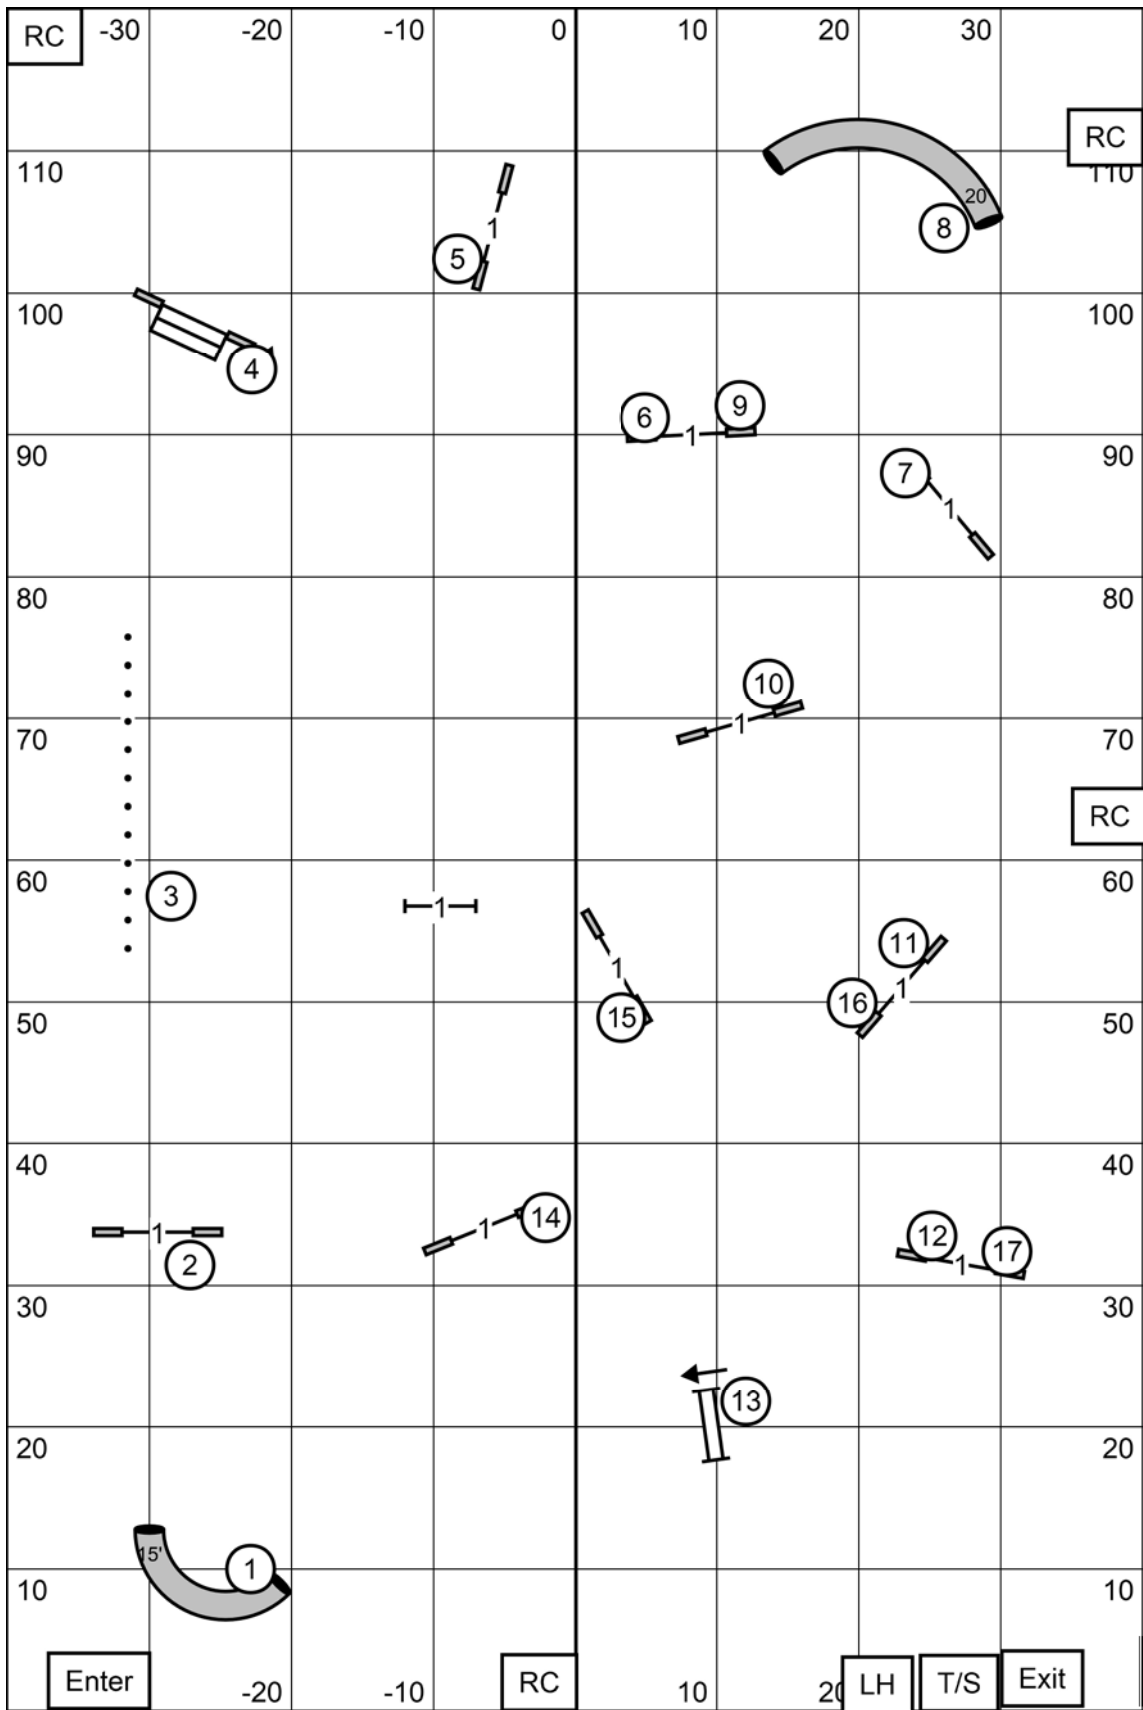

**T2B**

Sunday  
 June 14, 2026  
 Judge: Beth Willingham

**Vizsla Club of the Carolinas**

Rising Star Canine Ranch  
 Oak Ridge, NC  
 Indoors on Turf

**Ex.Master JWW**  
 Sunday  
 June 14, 2026  
 Judge: Beth Willingham

**Vizsla Club of the Carolinas**  
 Rising Star Canine Ranch  
 Oak Ridge, NC  
 Indoors on Turf

**Open JWW**

Sunday  
 June 14, 2026  
 Judge: Beth Willingham

**Vizsla Club of the Carolinas**

Rising Star Canine Ranch  
 Oak Ridge, NC  
 Indoors on Turf

**Novice JWW**  
 Sunday  
 June 14, 2026  
 Judge: Beth Willingham

**Vizsla Club of the Carolinas**  
 Rising Star Canine Ranch  
 Oak Ridge, NC  
 Indoors on Turf

**EX/Master** ———  
 60 points + SB  
 (6) (5) (4)  
 (SB+27pts)

**Open** - - - -  
 55 points + SB  
 (3) (9) or (9) (3)  
 (SB + 23pts)

**Novice** - - - - -  
 50 points + SB  
 (3) (9) or (9) (3)  
 (SB + 18pts)

Start and Finish Jumps  
 are Bi Directional

Time Allowed:  
 4"P - 41 sec  
 8" & 12"P - 38 sec  
 12", 16", 20"P - 35 sec  
 20"R, 24" - 32 sec