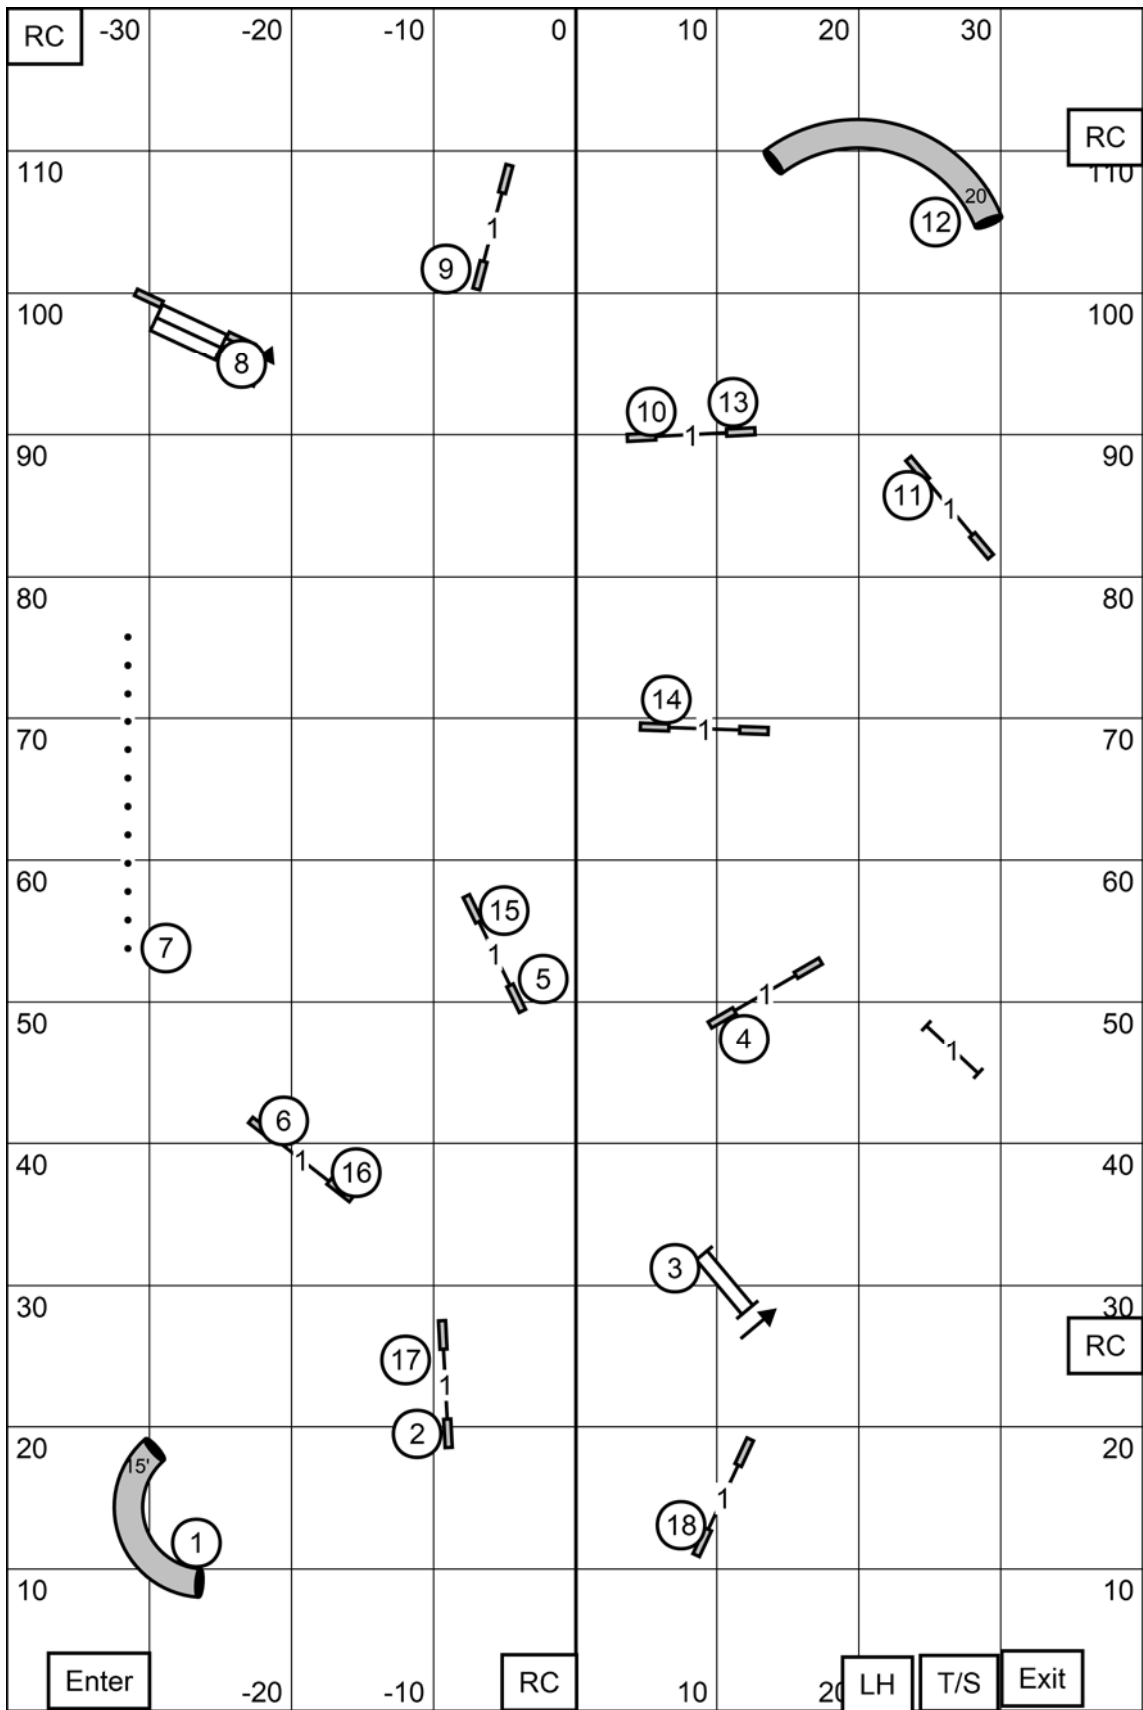

**T2B**

Sunday  
 June 14, 2026  
 Judge: Beth Willingham

**Vizsla Club of the Carolinas**

Rising Star Canine Ranch  
 Oak Ridge, NC  
 Indoors on Turf

**Ex.Master JWW**  
 Sunday  
 June 14, 2026  
 Judge: Beth Willingham

**Vizsla Club of the Carolinas**  
 Rising Star Canine Ranch  
 Oak Ridge, NC  
 Indoors on Turf

**Open JWW**

Sunday  
 June 14, 2026  
 Judge: Beth Willingham

**Vizsla Club of the Carolinas**

Rising Star Canine Ranch  
 Oak Ridge, NC  
 Indoors on Turf

**Novice JWW**  
 Sunday  
 June 14, 2026  
 Judge: Beth Willingham

**Vizsla Club of the Carolinas**  
 Rising Star Canine Ranch  
 Oak Ridge, NC  
 Indoors on Turf

**EX/Master** ———  
 60 points + SB  
 (6) (5) (4)  
 (SB+27pts)

**Open** - - - -  
 55 points + SB  
 (3) (9) or (9) (3)  
 (SB + 23pts)

**Novice** - - - - -  
 50 points + SB  
 (3) (9) or (9) (3)  
 (SB + 18pts)

Start and Finish Jumps  
 are Bi Directional

Time Allowed:  
 4"P - 41 sec  
 8" & 12"P - 38 sec  
 12", 16", 20"P - 35 sec  
 20"R, 24" - 32 sec