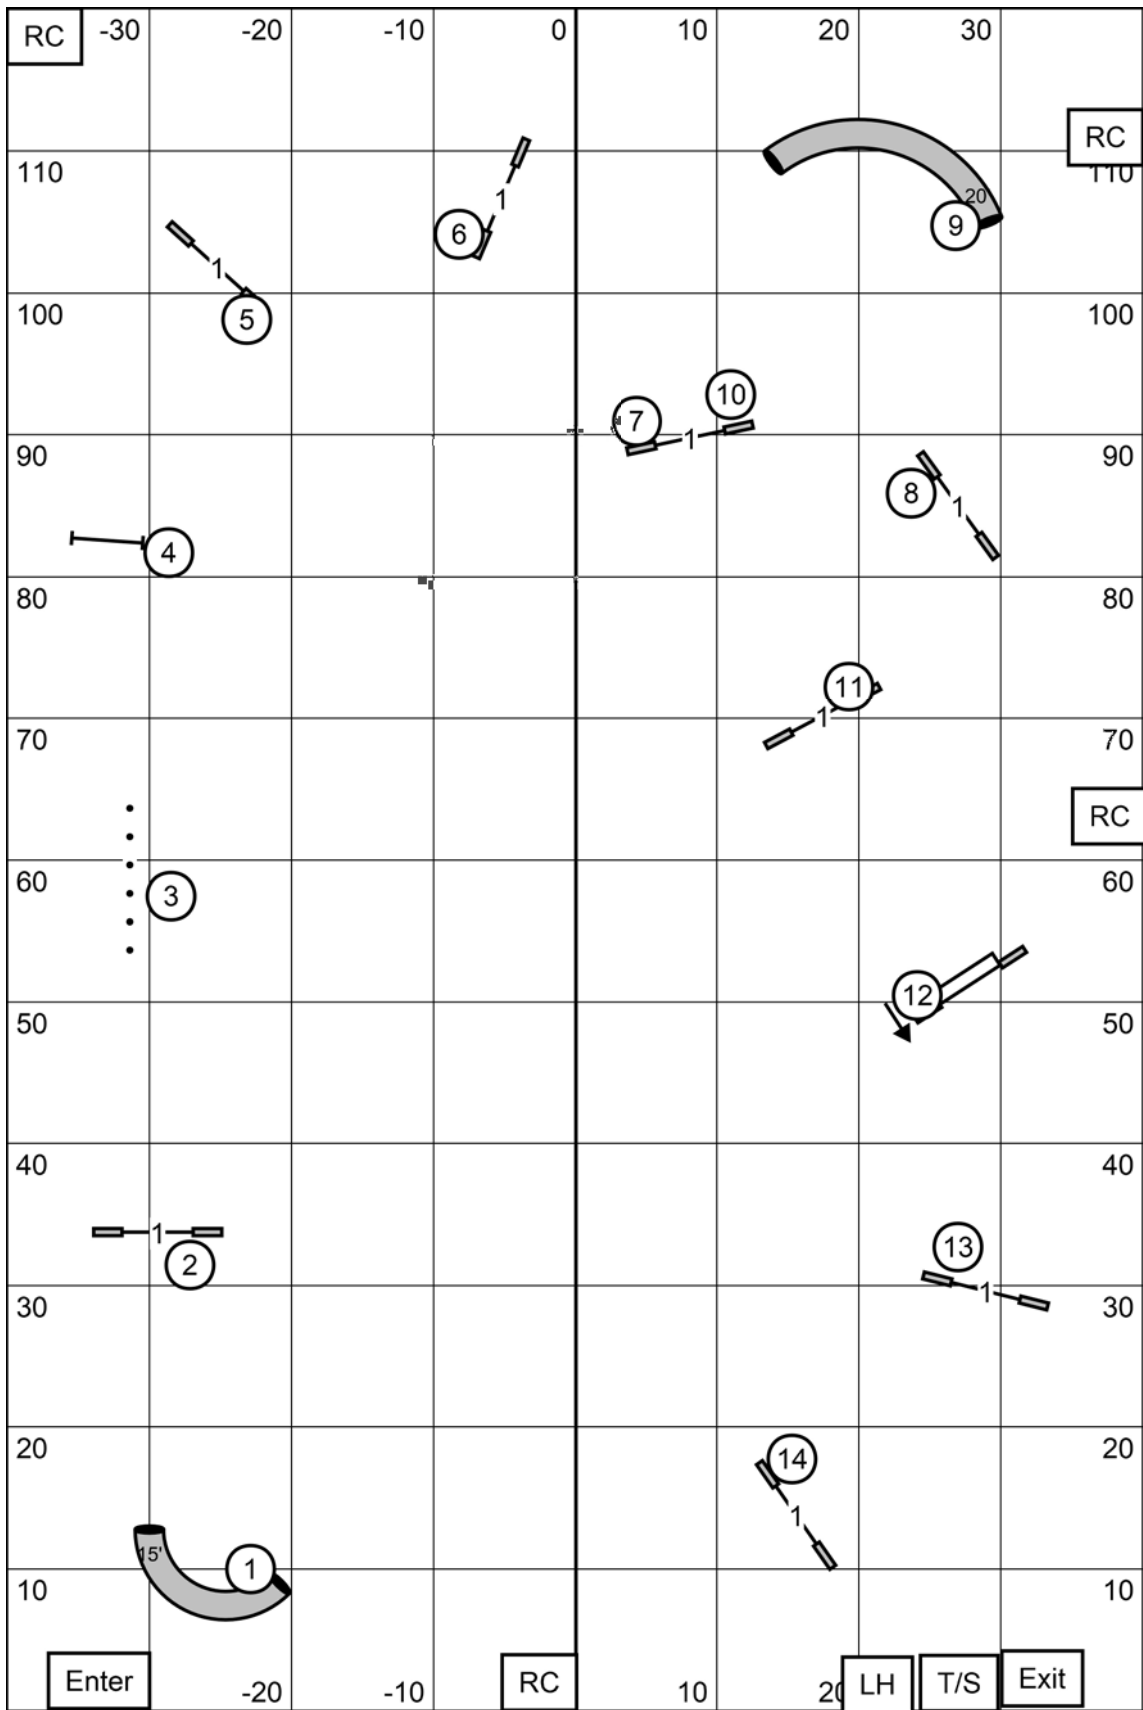

**Vizsla Club of the Carolinas**  
 Rising Star Canine Ranch  
 Oak Ridge, NC  
 Indoors on Turf

**Open JWW**

Sunday  
 June 14, 2026  
 Judge: Beth Willingham

**Vizsla Club of the Carolinas**

Rising Star Canine Ranch  
 Oak Ridge, NC  
 Indoors on Turf

**Novice JWW**  
 Sunday  
 June 14, 2026  
 Judge: Beth Willingham

**Vizsla Club of the Carolinas**  
 Rising Star Canine Ranch  
 Oak Ridge, NC  
 Indoors on Turf

**EX/Master** ———  
 60 points + SB  
 (6) (5) (4)  
 (SB+27pts)

**Open** - - - -  
 55 points + SB  
 (3) (9) or (9) (3)  
 (SB + 23pts)

**Novice** - - - - -  
 50 points + SB  
 (3) (9) or (9) (3)  
 (SB + 18pts)

Start and Finish Jumps  
 are Bi Directional

Time Allowed:  
 4"P - 41 sec  
 8" & 12"P - 38 sec  
 12", 16", 20"P - 35 sec  
 20"R, 24" - 32 sec