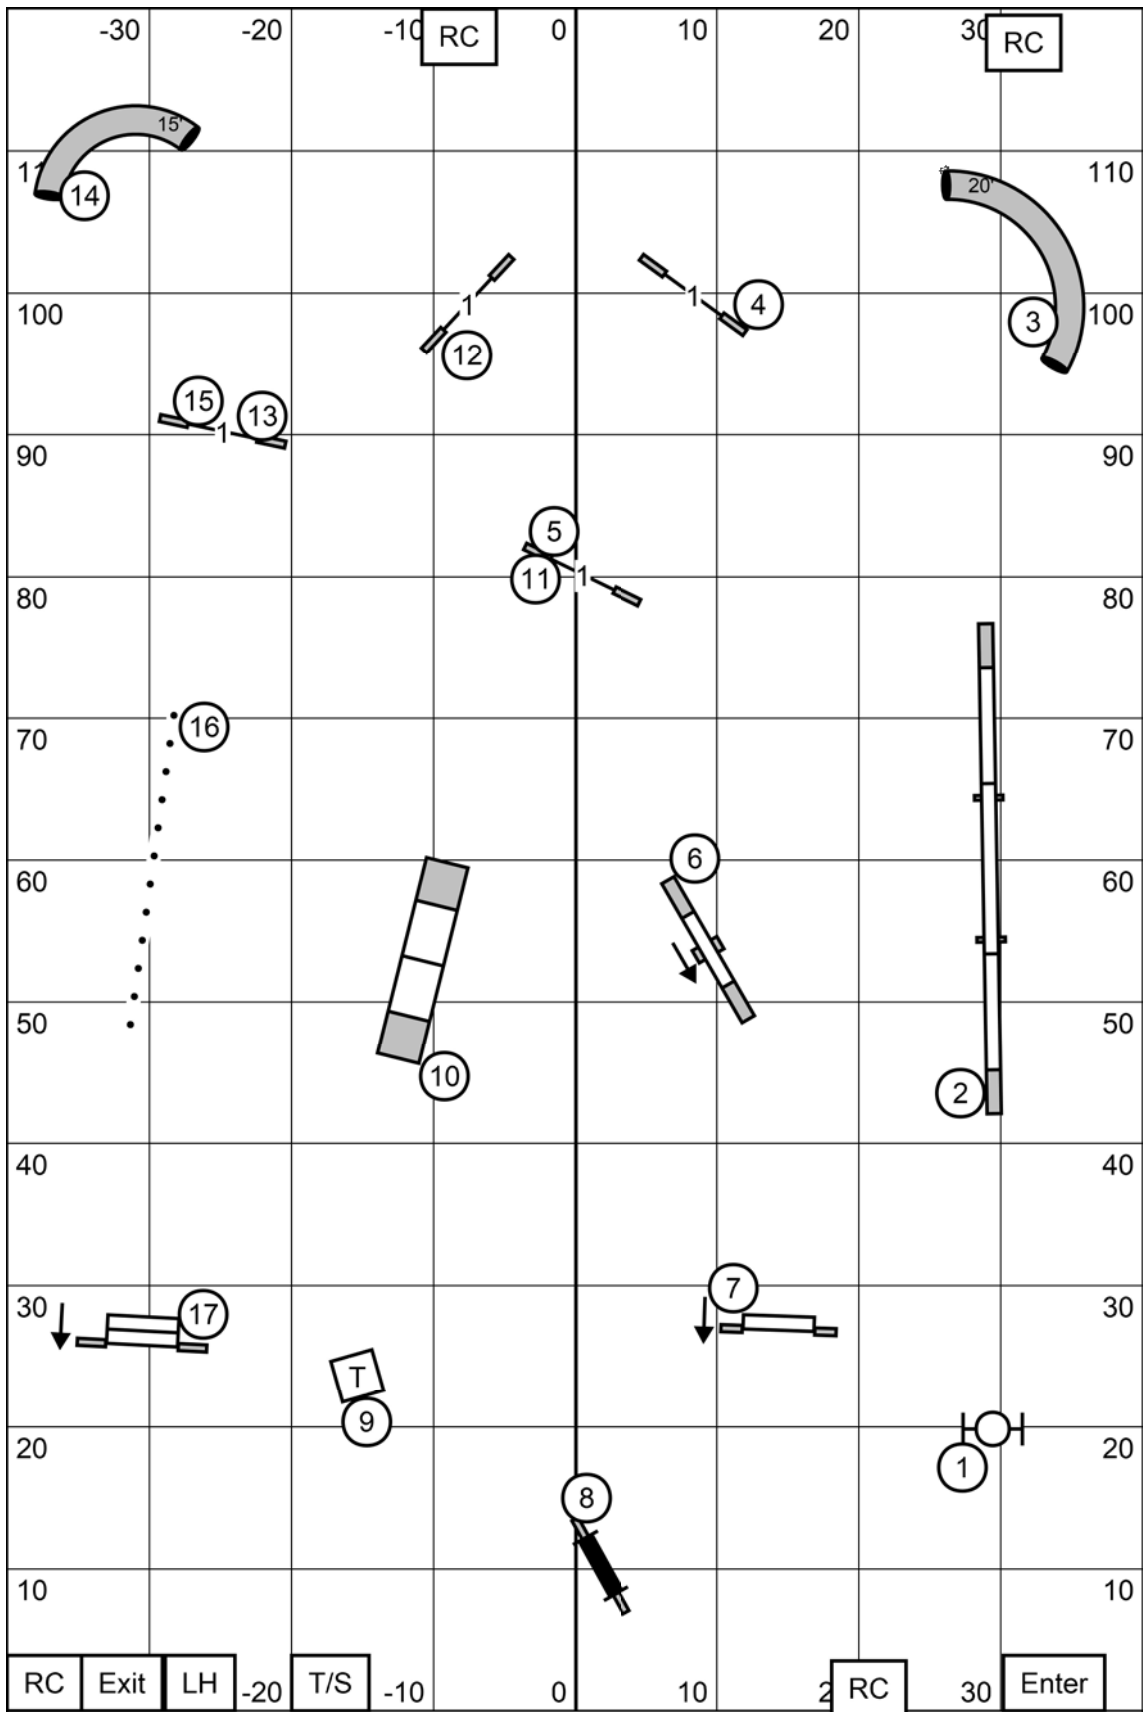

Open Standard
Sunday
June 14, 2026
Judge: Beth Willingham

Vizsla Club of the Carolinas
Rising Star Canine Ranch
Oak Ridge, NC
Indoors on Turf