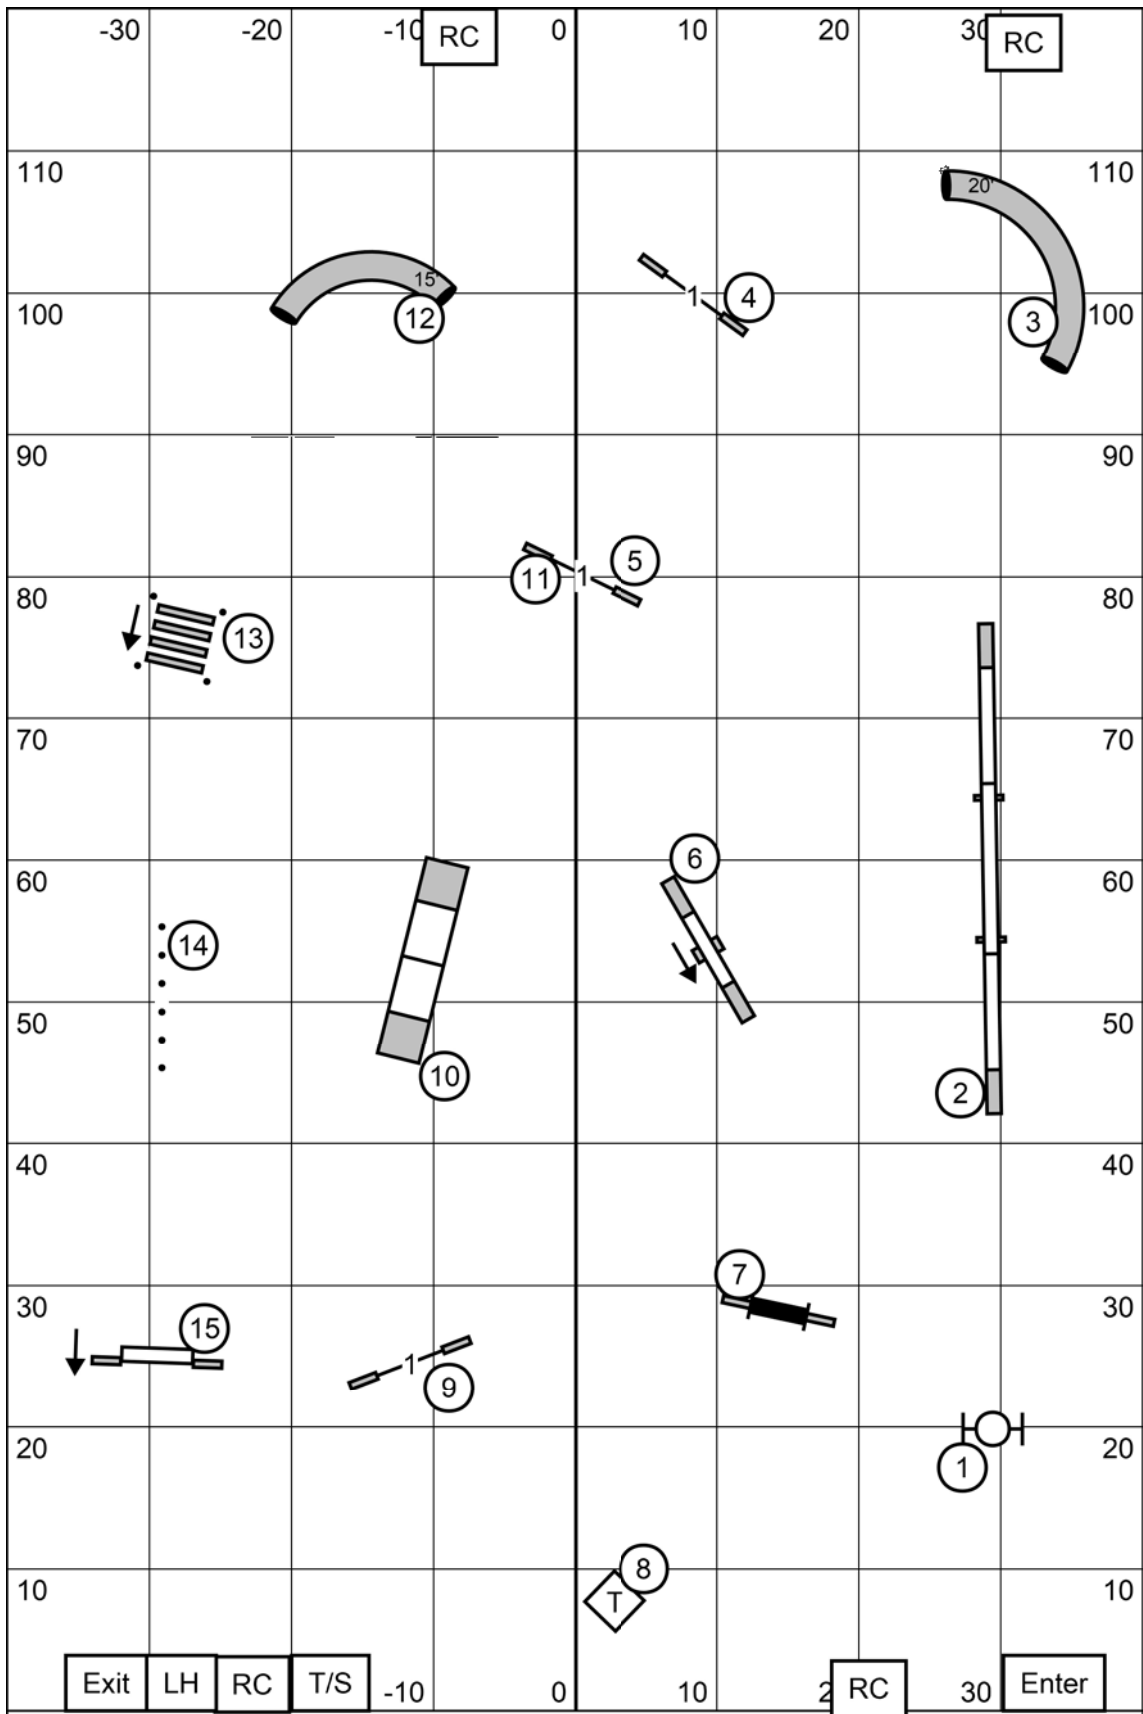

Novice Standard
Sunday
June 14, 2026
Judge: Beth Willingham

Vizsla Club of the Carolinas
Rising Star Canine Ranch
Oak Ridge, NC
Indoors on Turf